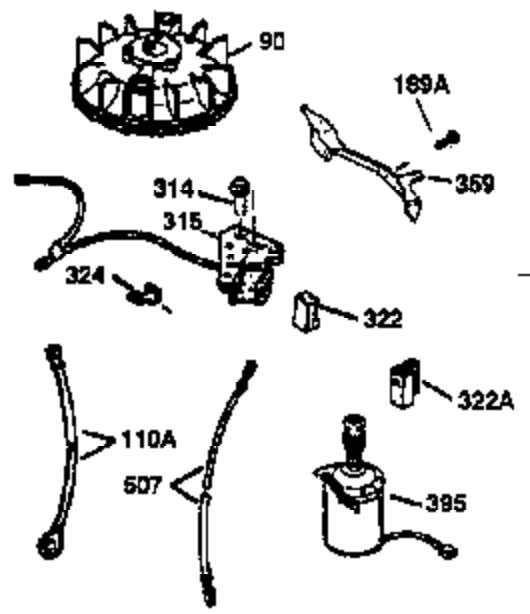

ILLUSTRATION SHOWS TYPICAL PARTS ONLY. ORDER BY PART NUMBER. PARTS NOT LISTED ARE SUPPLIED BY OEM.

VIEW 3 OF 3

Ref #	Part Number	Qty	Description
90	611112	1	Flywheel
238	650932	2	Screw, 10-32 x 49/64"
239	34338	1	* Air Cleaner Gasket
241	35797	1	Air Cleaner Collar
245	35066	1	Air Cleaner Filter
250	35986	1	Air Cleaner Cover
275A	391020	1	Spark Arrestor Muffler (Optional) (In cl. 277)
275	35603A	1	Muffler (Incl. 277)
276	33753	1	Locking Plate
277	650795	2	Screw, 1/4-20 x 2-1/4"