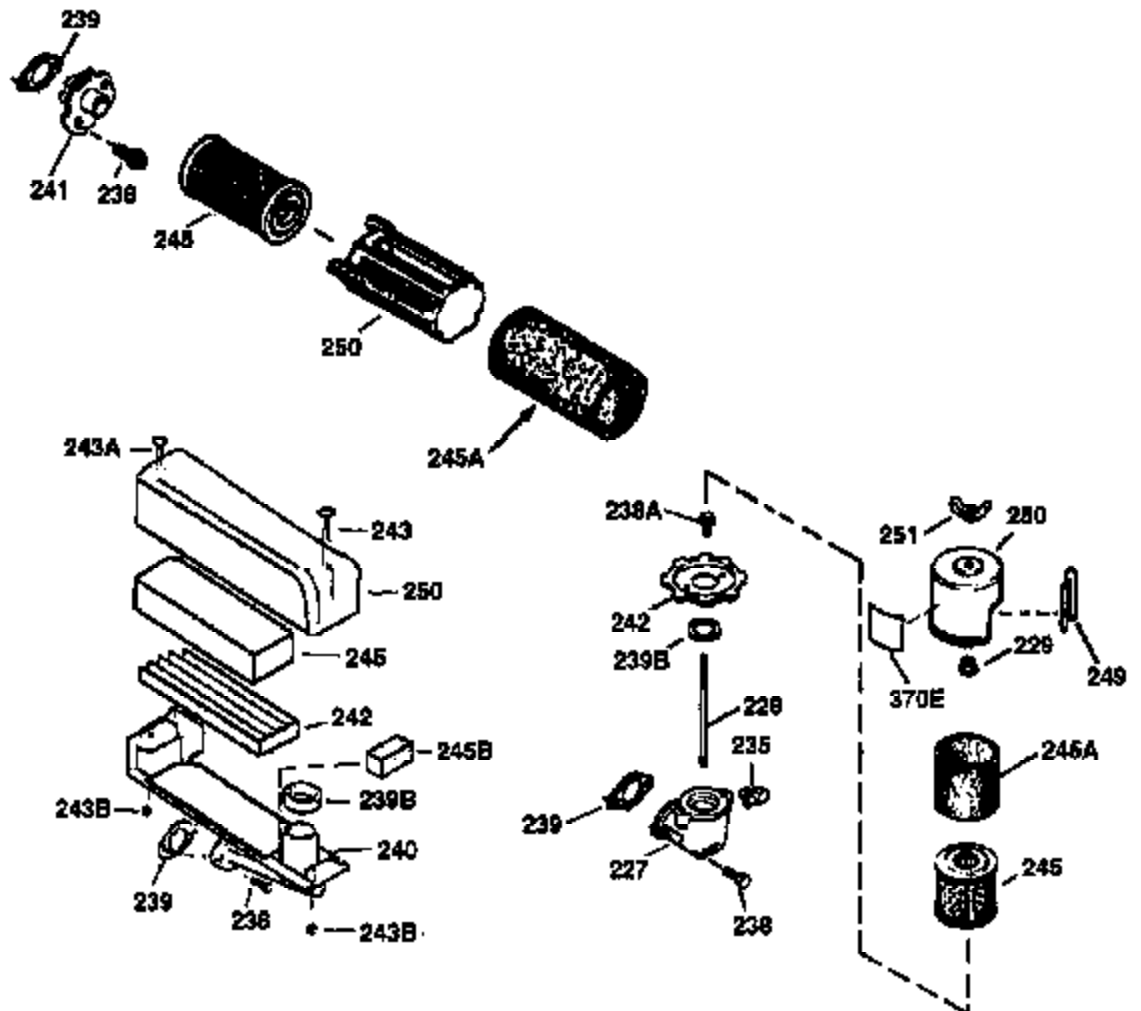

ILLUSTRATION SHOWS TYPICAL PARTS ONLY. ORDER BY PART NUMBER. PARTS NOT LISTED ARE SUPPLIED BY OEM.

VIEW 3 OF 3

Ref #	Part Number	Qty	Description
90	611112	1	Flywheel
238	650932	2	Screw, 10-32 x 49/64"
239	34338	1	* Air Cleaner Gasket
241	35797	1	Air Cleaner Collar
245	35066	1	Air Cleaner Filter
250	35986	1	Air Cleaner Cover
275A	35125	1	Spark Arrestor Muffler (Optional) (In cl. 277)
275	391019A	1	Muffler
276	33753	1	Locking Plate
277	650795	2	Screw, 1/4-20 x 2-1/4"