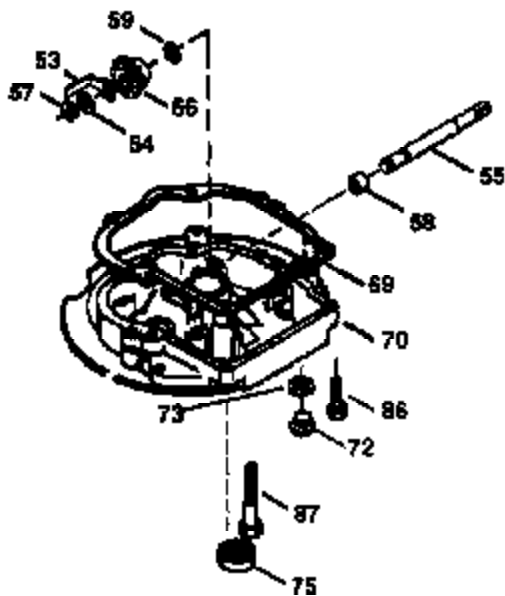

ILLUSTRATION SHOWS TYPICAL PARTS ONLY. ORDER BY PART NUMBER. PARTS NOT LISTED ARE SUPPLIED BY OEM.

VIEW 2 OF 3

Ref #	Part Number	Qty	Description
19	36281	1	Extension Spring
53	31745	1	Tang Washer
55	34647	1	P.T.O. Shaft
56	33401	1	Right Hand Worm Gear
57	33537	1	Retaining Ring
58	31744	1	Oil Seal
59	31747	1	Washer
69	35261	1	Mounting Flange Gasket
70	33535C	1	Mounting Flange (Incl.58, 72 thru 83)
72	36083	1	Oil Drain Plug
75	26208	1	Oil Seal
86	650488	5	Screw, 1/4-20 x 1-1/4"
87	650492	1	Screw, 1/4-20 x 2-1/4"
182	6201	2	Screw, 1/4-28 x 7/8"
185	31384A	1	Intake Pipe (Incl. 224)
186	34337	1	Governor Link
223	650451	2	Screw, 1/4-20 x 1"
238	650932	2	Screw, 10-32 x 49/64"
239	34338	1	* Air Cleaner Gasket
245	35066	1	Air Cleaner Filter
250	35986	1	Air Cleaner Cover
263	36214	1	Trim Ring
287	650926	2	Screw, 8-32 x 21/64"
300	35586	1	Fuel Tank (Incl. 292 & 301)
301	35355	1	Fuel Cap
390	590686	1	Rewind Starter