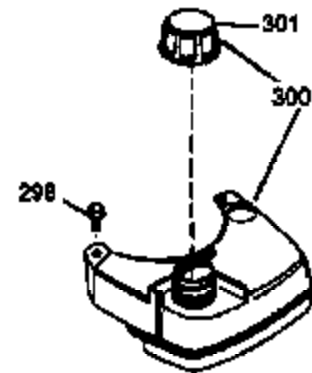

ILLUSTRATION SHOWS TYPICAL PARTS ONLY. ORDER BY PART NUMBER. PARTS NOT LISTED ARE SUPPLIED BY OEM.

VIEW 2 OF 3

Ref #	Part Number	Qty	Description
19	36281	1	Extension Spring
69	35261	1	* Mounting Flange Gasket
70	34311D	1	Mounting Flange (Incl. 72 thru 83)
72	36083	1	Oil Drain Plug
75	27897	1	Oil Seal
86	650488	6	Screw, 1/4-20 x 1-1/4"
182	6201	2	Screw, 1/4-28 x 7/8"
185	31384A	1	Intake Pipe (Incl. 224)
186	34337	1	Governor Link
223	650451	2	Screw, 1/4-20 x 1"
237	32971	1	Air Cleaner Adaptor
238	650709	2	Screw, 10-32 x 7/16"
239	35815	1	Air Cleaner Gasket
243	650899	2	Screw, 10-32 x 2-3/32"
245	35500	1	Air Cleaner Filter
245A	35705	1	Air Cleaner Filter
247	35505	2	Air Cleaner Tube Clamp
248	35504	1	Air Cleaner Tube
250	35503	1	Air Cleaner Cover
263	35502	1	Trim Ring
287	650926	2	Screw, 8-32 x 21/64"
299	650900	2	"U" Type Nut, 10-32
300	35501A	1	Shroud & Tank Ass'y. (Incl. 301)
301	35355	1	Fuel Cap
347	650898	4	Screw, 10-32 x 27/32"
390	590686	1	Rewind Starter