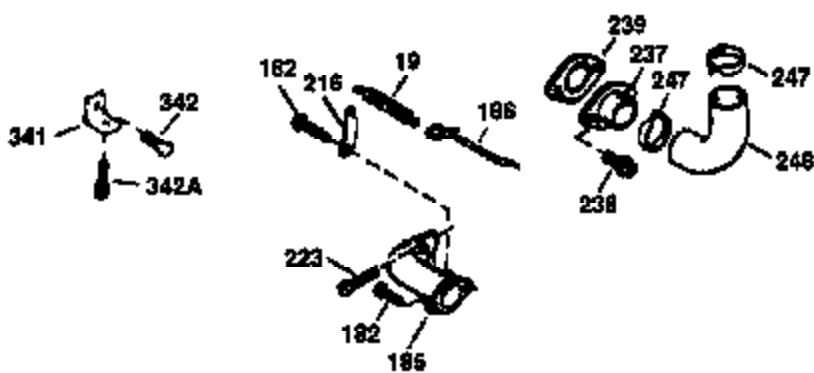

ILLUSTRATION SHOWS TYPICAL PARTS ONLY. ORDER BY PART NUMBER. PARTS NOT LISTED ARE SUPPLIED BY OEM.

VIEW 2 OF 3

Ref #	Part Number	Qty	Description
19	36281	1	Extension Spring
69	35261	1	* Mounting Flange Gasket
70	34311D	1	Mounting Flange (Incl. 72 thru 83)
72	36083	1	Oil Drain Plug
75	27897	1	Oil Seal
86	650488	6	Screw, 1/4-20 x 1-1/4"
182	6201	2	Screw, 1/4-28 x 7/8"
185	31384A	1	Intake Pipe (Incl. 224)
186	34337	1	Governor Link
223	650451	2	Screw, 1/4-20 x 1"
237	32971	1	Air Cleaner Adaptor
238	650709	2	Screw, 10-32 x 7/16"
239	35815	1	Air Cleaner Gasket
243	650899	2	Screw, 10-32 x 2-3/32"
245	35500	1	Air Cleaner Filter
245A	35705	1	Air Cleaner Filter
247	35505	2	Air Cleaner Tube Clamp
248	35504	1	Air Cleaner Tube
250	35503	1	Air Cleaner Cover
263	35502	1	Trim Ring
287	650926	2	Screw, 8-32 x 21/64"
299	650900	2	"U" Type Nut, 10-32
300	35501A	1	Shroud & Tank Ass'y. (Incl. 301)
301	35355	1	Fuel Cap
347	650898	4	Screw, 10-32 x 27/32"
390	590686	1	Rewind Starter