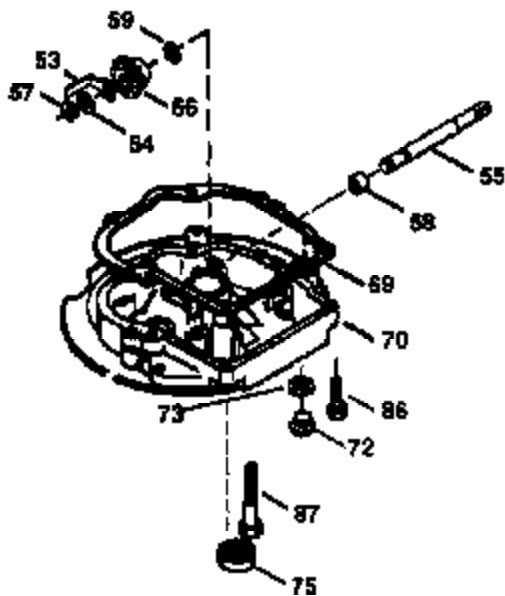

ILLUSTRATION SHOWS TYPICAL PARTS ONLY. ORDER BY PART NUMBER. PARTS NOT LISTED ARE SUPPLIED BY OEM.

VIEW 2 OF 3

Ref #	Part Number	Qty	Description
19	36281	1	Extension Spring
69	35261	1	* Mounting Flange Gasket
70	34311D	1	Mounting Flange (Incl. 72 thru 83)
72	36083	1	Oil Drain Plug
75	27897	1	Oil Seal
86	650488	6	Screw, 1/4-20 x 1-1/4"
182	6201	2	Screw, 1/4-28 x 7/8"
185	31384A	1	Intake Pipe (Incl. 224)
186	34337	1	Governor Link
223	650451	2	Screw, 1/4-20 x 1"
237	32971	1	Air Cleaner Adaptor
238	650709	2	Screw, 10-32 x 7/16"
239	35815	1	Air Cleaner Gasket
243	650899	2	Screw, 10-32 x 2-3/32"
245	35500	1	Air Cleaner Filter
245A	35705	1	Air Cleaner Filter
247	35505	2	Air Cleaner Tube Clamp
248	35504	1	Air Cleaner Tube
250	35503	1	Air Cleaner Cover
263	35502	1	Trim Ring
287	650926	2	Screw, 8-32 x 21/64"
299	650900	2	"U" Type Nut, 10-32
300	35501A	1	Shroud & Tank Ass'y. (Incl. 301)
301	35355	1	Fuel Cap
347	650898	4	Screw, 10-32 x 27/32"
390	590686	1	Rewind Starter