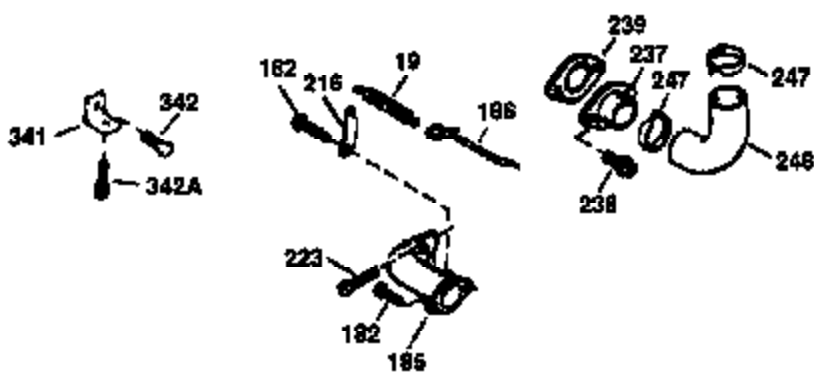

ILLUSTRATION SHOWS TYPICAL PARTS ONLY. ORDER BY PART NUMBER. PARTS NOT LISTED ARE SUPPLIED BY OEM.

VIEW 2 OF 3

Ref #	Part Number	Qty	Description
19	36281	1	Extension Spring
69	35261	1	* Mounting Flange Gasket
70	34311D	1	Mounting Flange (Incl. 72 thru 83)
72	36083	1	Oil Drain Plug
75	27897	1	Oil Seal
86	650488	6	Screw, 1/4-20 x 1-1/4"
182	6201	2	Screw, 1/4-28 x 7/8"
185	31384A	1	Intake Pipe (Incl. 224)
186	34358	1	Governor Link
223	650451	2	Screw, 1/4-20 x 1"
237	32971	1	Air Cleaner Adaptor
238	650709	2	Screw, 10-32 x 7/16"
239	35815	1	Air Cleaner Gasket
243	650899	2	Screw, 10-32 x 2-3/32"
245	35500	1	Air Cleaner Filter
245A	35705	1	Air Cleaner Filter
247	35505	2	Air Cleaner Tube Clamp
248	35504	1	Air Cleaner Tube
250	35503	1	Air Cleaner Cover
263	35502	1	Trim Ring
287	650926	2	Screw, 8-32 x 21/64"
299	650900	2	"U" Type Nut, 10-32
300	35501A	1	Shroud & Tank Ass'y. (Incl. 301)
301	35355	1	Fuel Cap
347	650898	4	Screw, 10-32 x 27/32"
390	590686	1	Rewind Starter