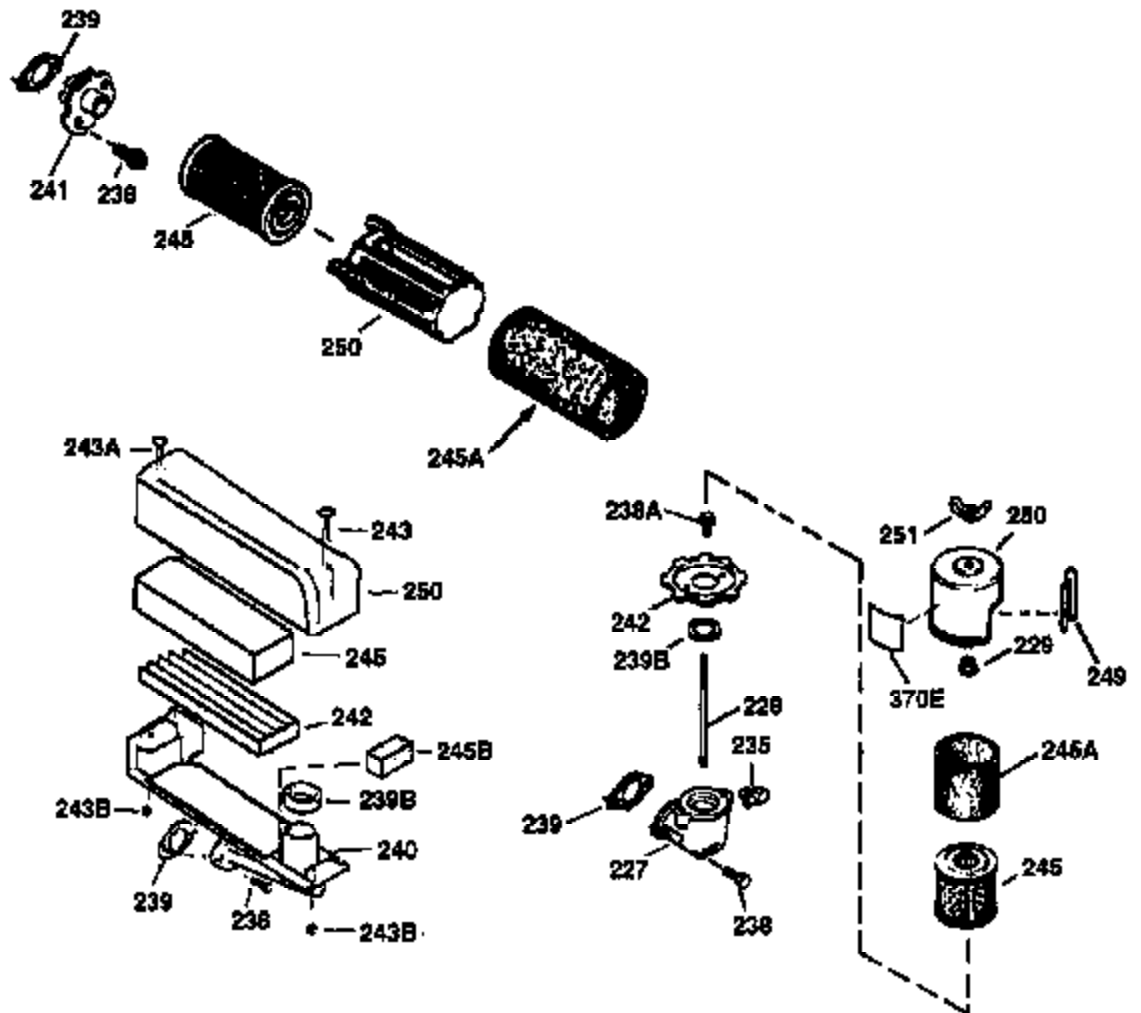

ILLUSTRATION SHOWS TYPICAL PARTS ONLY. ORDER BY PART NUMBER. PARTS NOT LISTED ARE SUPPLIED BY OEM.

VIEW 3 OF 3

Ref #	Part Number	Qty	Description
90	611112	1	Flywheel
238	650709	2	Screw, 10-32 x 7/16"
239	35815	1	Air Cleaner Gasket
243	650899	2	Screw, 10-32 x 2-3/32"
245	35500	1	Air Cleaner Filter
245A	35705	1	Air Cleaner Filter
250	35503	1	Air Cleaner Cover
275	35993	1	Muffler
276	35994	1	Locking Plate
277	650957	2	Screw, 1/4-20 x 2-31/32"