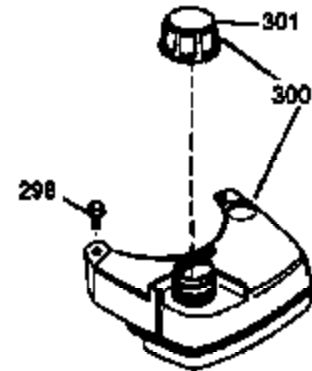

ILLUSTRATION SHOWS TYPICAL PARTS ONLY. ORDER BY PART NUMBER. PARTS NOT LISTED ARE SUPPLIED BY OEM.

VIEW 2 OF 3

Ref #	Part Number	Qty	Description
19	36281	1	Extension Spring
69	35261	1	* Mounting Flange Gasket
70	34311D	1	Mounting Flange (Incl. 72 thru 83)
72	36083	1	Oil Drain Plug
75	27897	1	Oil Seal
86	650488	6	Screw, 1/4-20 x 1-1/4"
182	6201	2	Screw, 1/4-28 x 7/8"
185	31384A	1	Intake Pipe (Incl. 224)
186	34358	1	Governor Link
223	650451	2	Screw, 1/4-20 x 1"
237	32971	1	Air Cleaner Adaptor
238	650709	2	Screw, 10-32 x 7/16"
239	35815	1	Air Cleaner Gasket
243	650899	2	Screw, 10-32 x 2-3/32"
245	35500	1	Air Cleaner Filter
245A	35705	1	Air Cleaner Filter
247	35505	2	Air Cleaner Tube Clamp
248	35504	1	Air Cleaner Tube
250	35503	1	Air Cleaner Cover
263	35502	1	Trim Ring
287	650926	2	Screw, 8-32 x 21/64"
299	650900	2	"U" Type Nut, 10-32
300	35501A	1	Shroud & Tank Ass'y. (Incl. 301)
301	35355	1	Fuel Cap
347	650898	4	Screw, 10-32 x 27/32"
390	590686	1	Rewind Starter