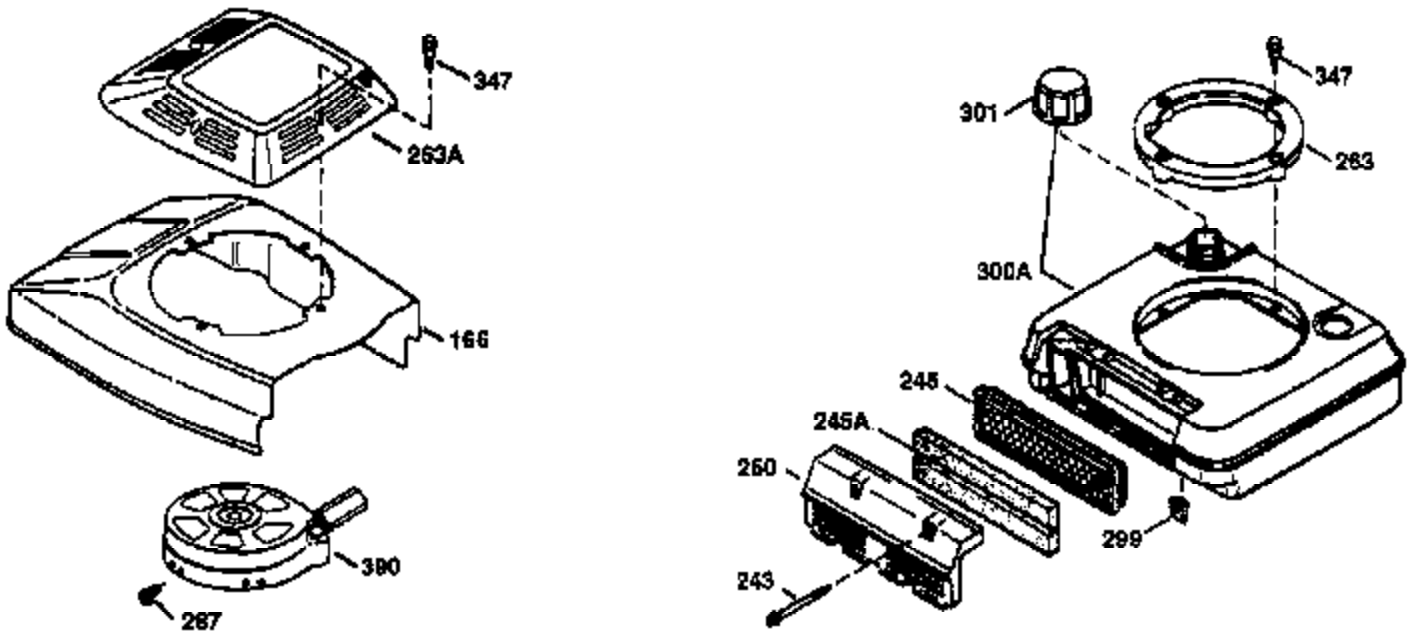

ILLUSTRATION SHOWS TYPICAL PARTS ONLY. ORDER BY PART NUMBER. PARTS NOT LISTED ARE SUPPLIED BY OEM.

VIEW 2 OF 3

Ref #	Part Number	Qty	Description
19	36281	1	Extension Spring
69	35261	1	* Mounting Flange Gasket
70	34311D	1	Mounting Flange (Incl. 72 thru 83)
72	36083	1	Oil Drain Plug
75	27897	1	Oil Seal
86	650488	6	Screw, 1/4-20 x 1-1/4"
182	6201	2	Screw, 1/4-28 x 7/8"
185	31384A	1	Intake Pipe (Incl. 224)
186	34358	1	Governor Link
223	650451	2	Screw, 1/4-20 x 1"
237	32971	1	Air Cleaner Adaptor
238	650709	2	Screw, 10-32 x 7/16"
239	35815	1	Air Cleaner Gasket
243	650899	2	Screw, 10-32 x 2-3/32"
245	35500	1	Air Cleaner Filter
245A	35705	1	Air Cleaner Filter
247	35505	2	Air Cleaner Tube Clamp
248	35504	1	Air Cleaner Tube
250	35503	1	Air Cleaner Cover
263	35502	1	Trim Ring
287	650926	2	Screw, 8-32 x 21/64"
299	650900	2	"U" Type Nut, 10-32
300	35501A	1	Shroud & Tank Ass'y. (Incl. 301)
301	35355	1	Fuel Cap
347	650898	4	Screw, 10-32 x 27/32"
390	590686	1	Rewind Starter