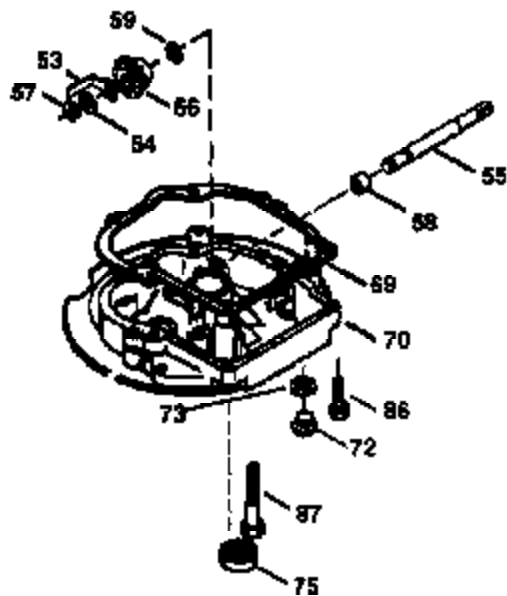

ILLUSTRATION SHOWS TYPICAL PARTS ONLY. ORDER BY PART NUMBER. PARTS NOT LISTED ARE SUPPLIED BY OEM.

VIEW 2 OF 3

Ref #	Part Number	Qty	Description
19	36281	1	Extension Spring
69	35261	1	* Mounting Flange Gasket
70	34311D	1	Mounting Flange (Incl. 72 thru 83)
72	36083	1	Oil Drain Plug
75	27897	1	Oil Seal
86	650488	6	Screw, 1/4-20 x 1-1/4"
182	6201	2	Screw, 1/4-28 x 7/8"
185	31384A	1	Intake Pipe (Incl. 224)
186	34358	1	Governor Link
223	650451	2	Screw, 1/4-20 x 1"
237	32971	1	Air Cleaner Adaptor
238	650709	2	Screw, 10-32 x 7/16"
239	35815	1	Air Cleaner Gasket
243	650899	2	Screw, 10-32 x 2-3/32"
245	35500	1	Air Cleaner Filter
245A	35705	1	Air Cleaner Filter
247	35505	2	Air Cleaner Tube Clamp
248	35504	1	Air Cleaner Tube
250	35503	1	Air Cleaner Cover
263	35502	1	Trim Ring
287	650926	2	Screw, 8-32 x 21/64"
299	650900	2	"U" Type Nut, 10-32
300	35501A	1	Shroud & Tank Ass'y. (Incl. 301)
301	35355	1	Fuel Cap
347	650898	4	Screw, 10-32 x 27/32"
390	590686	1	Rewind Starter