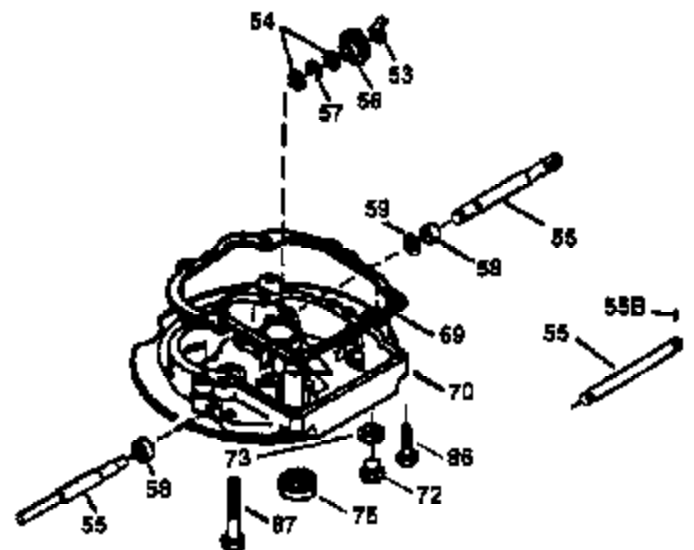

ILLUSTRATION SHOWS TYPICAL PARTS ONLY. ORDER BY PART NUMBER. PARTS NOT LISTED ARE SUPPLIED BY OEM.

VIEW 2 OF 3

Ref #	Part Number	Qty	Description
19	36281	1	Extension Spring
69	35261	1	* Mounting Flange Gasket
70	34311D	1	Mounting Flange (Incl. 72 thru 83)
72	36083	1	Oil Drain Plug
75	27897	1	Oil Seal
86	650488	6	Screw, 1/4-20 x 1-1/4"
182	6201	2	Screw, 1/4-28 x 7/8"
185	31384A	1	Intake Pipe (Incl. 224)
186	34358	1	Governor Link
223	650451	2	Screw, 1/4-20 x 1"
237	32971	1	Air Cleaner Adaptor
238	650709	2	Screw, 10-32 x 7/16"
239	35815	1	Air Cleaner Gasket
243	650899	2	Screw, 10-32 x 2-3/32"
245	35500	1	Air Cleaner Filter
245A	35705	1	Air Cleaner Filter
247	35505	2	Air Cleaner Tube Clamp
248	35504	1	Air Cleaner Tube
250	35503	1	Air Cleaner Cover
263	35502	1	Trim Ring
287	650926	2	Screw, 8-32 x 21/64"
299	650900	2	"U" Type Nut, 10-32
300	35501A	1	Shroud & Tank Ass'y. (Incl. 301)
301	35355	1	Fuel Cap
347	650898	4	Screw, 10-32 x 27/32"
390	590686	1	Rewind Starter