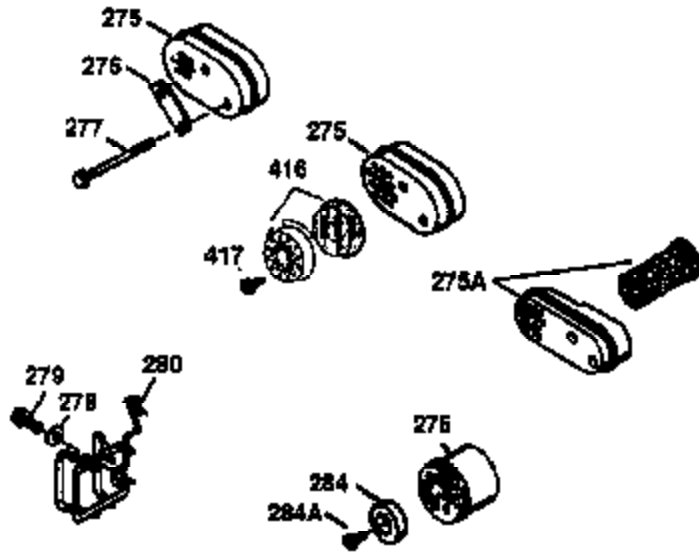

ILLUSTRATION SHOWS TYPICAL PARTS ONLY. ORDER BY PART NUMBER. PARTS NOT LISTED ARE SUPPLIED BY OEM.

VIEW 3 OF 3

Ref #	Part Number	Qty	Description
90	611112	1	Flywheel
238	650709	2	Screw, 10-32 x 7/16"
239	35815	1	Air Cleaner Gasket
243	650899	2	Screw, 10-32 x 2-3/32"
245	35500	1	Air Cleaner Filter
245A	35705	1	Air Cleaner Filter
250	35503	1	Air Cleaner Cover
275	35993	1	Muffler
276	35994	1	Locking Plate
277	650957	2	Screw, 1/4-20 x 2-31/32"