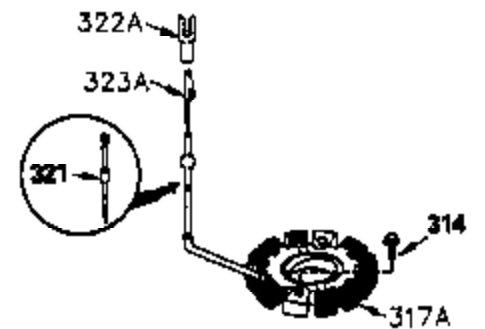

ILLUSTRATION SHOWS TYPICAL PARTS ONLY. ORDER BY PART NUMBER. PARTS NOT LISTED ARE SUPPLIED BY OEM.

VIEW 3 of 4

Ref #	Part Number	Qty	Description
28	30322	1	Lock Nut, 8-32
62	650760	1	Screw, 8-32 x 3/8"
63	28545	1	Grommet
64	30063	1	Screw, Torx T-30, 1/4-20 x 1/2"
68	33356	1	Ground Terminal
203	36208	1	Compression Spring
204	650960	1	Screw, 6-32 x 1-1/8"
210	27793	1	Conduit Clip
211	28942	1	Screw, 10-32 x 3/8"
238	650834	2	Screw, 10-32 x 1-17/32"
245A	35404	1	Air Cleaner Filter
277	650729	2	Screw, 5/16-18 x 3-3/16"