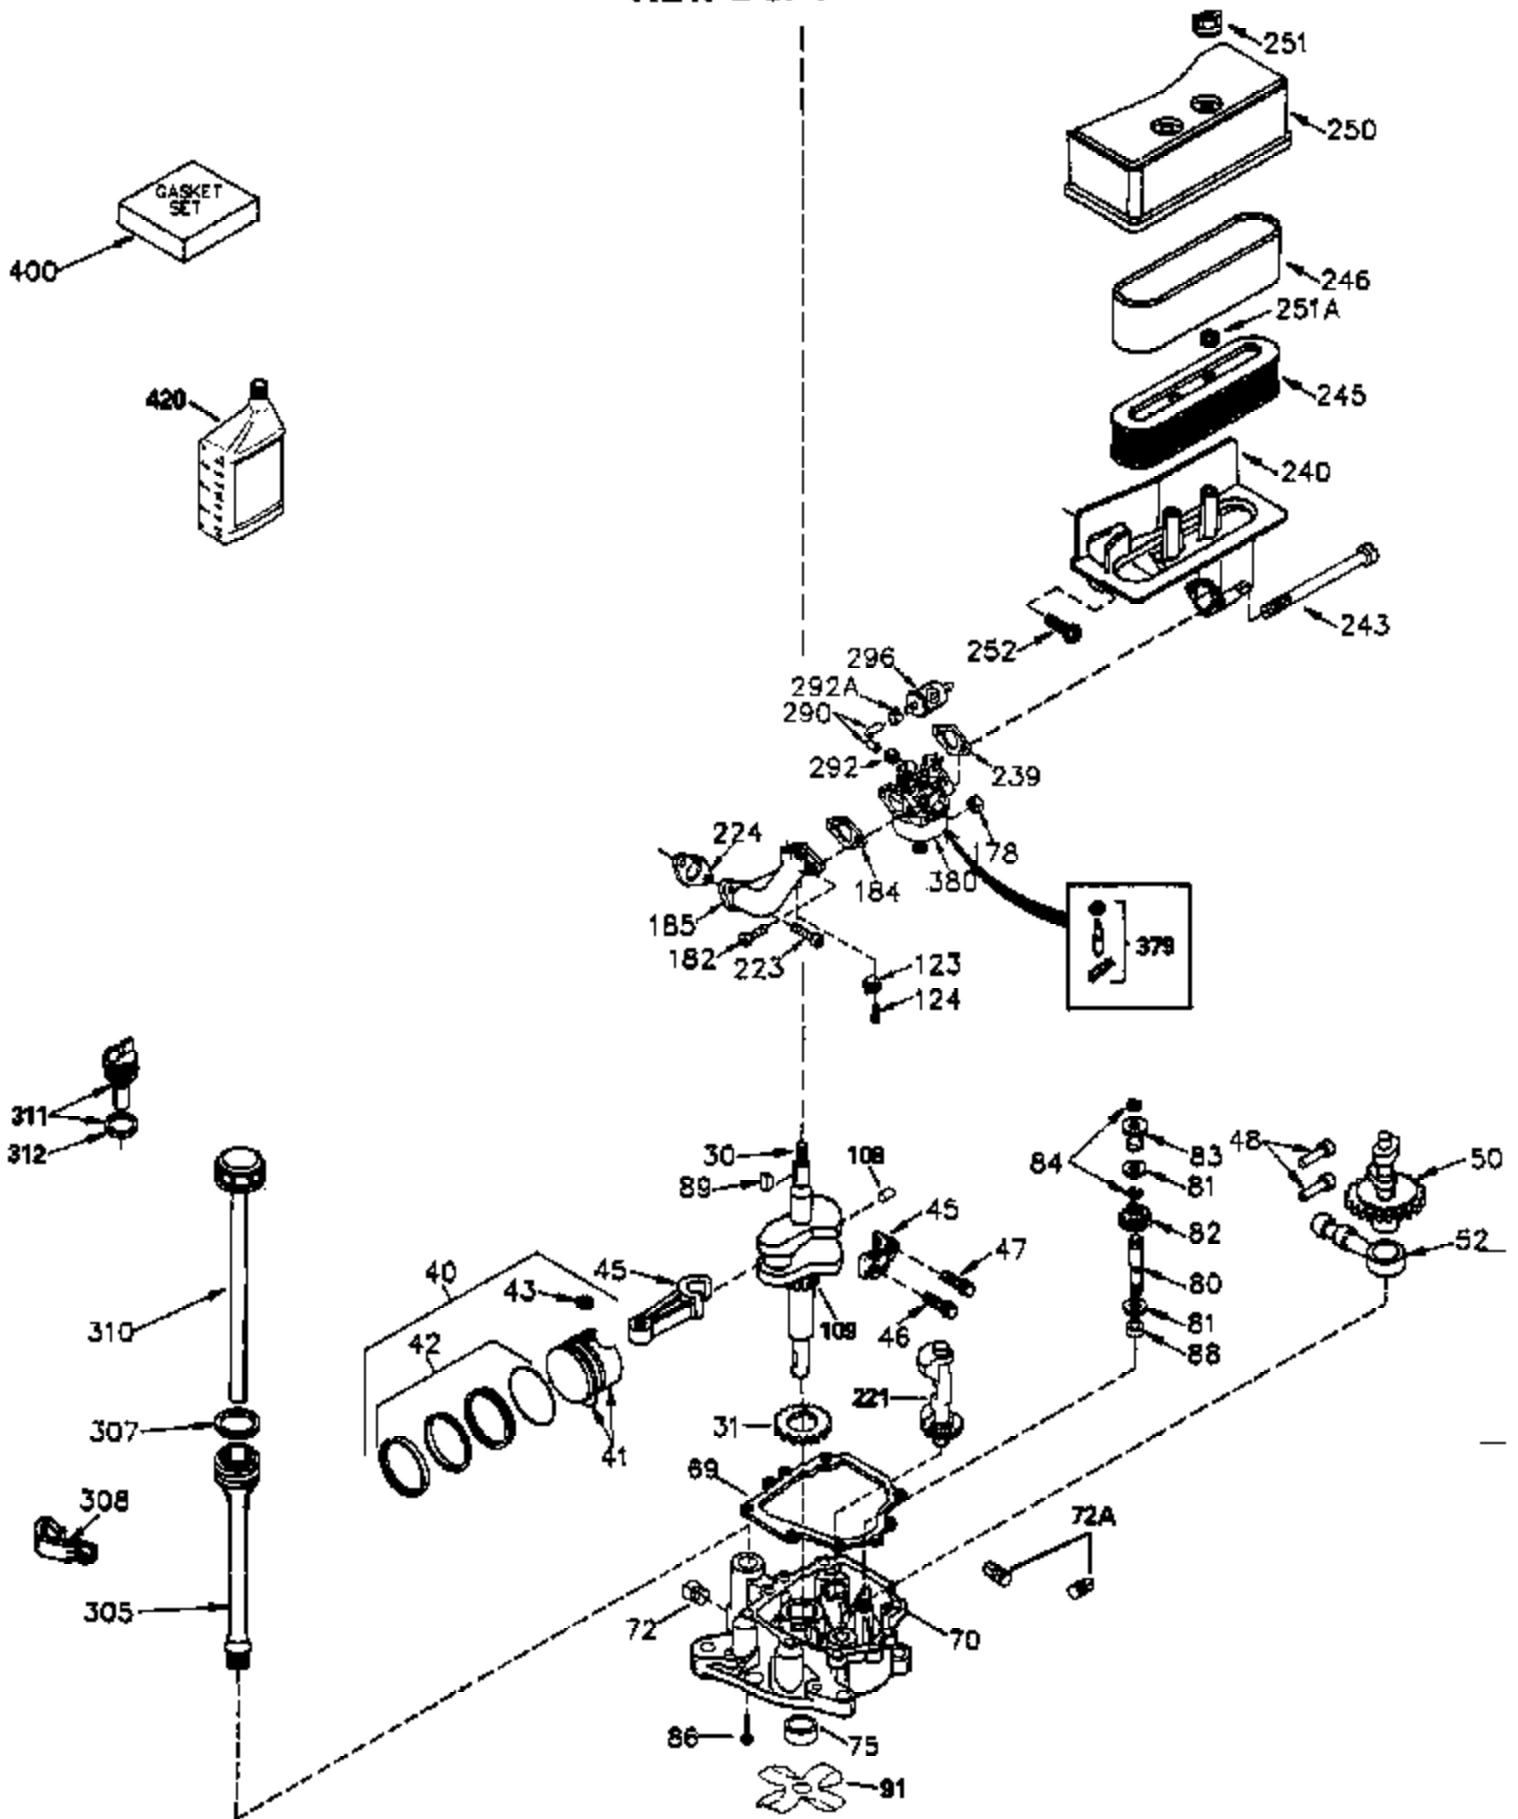

### VIEW 2 of 4

Ref #	Part Number	Qty	Description
28	30322	1	Lock Nut, 8-32
30	35380A	1	Crankshaft
40	34552	1	Piston, Pin & Ring Set (Std.)
40	34553	1	Piston, Pin & Ring Set (.010" OS)
40	34554	1	Piston, Pin & Ring Set (.020" OS)
41	34329A	1	Piston & Pin Ass'y. (Std.) (Incl. 43)
41	34330A	1	Piston & Pin Ass'y. (.010" OS) (Incl. 43)
41	34331A	1	Piston & Pin Ass'y. (.020" OS) (Incl. 43)
42	34332	1	Ring Set (Std.)
42	34333	1	Ring Set (.010" OS)
42	34334	1	Ring Set (.020" OS)
43	27888	2	Piston Pin Retaining Ring
45	35373A	1	Connecting Rod Ass'y. (Incl. 46 & 47)
46	650908	1	Connecting Rod Bolt
47	650882	1	Connecting Rod Bolt
48	34034	2	Valve Lifter
50	35381	1	Camshaft (MCR)
52	31356	1	Oil Pump Ass'y.
69	35262	1	* Mounting Flange Gasket
70	35382A	1	Mounting Flange (Incl. 72,75,80 & 81)
72	31927	1	Oil Drain Plug
75	35319	1	Oil Seal
80	30668	1	Governor Shaft
81	30590A	2	Washer
82	35378	1	Governor Gear Ass'y. (Incl. 81)
83	30588A	1	Governor Spool
84	29193	2	Retaining Ring
86	650833	8	Screw, 1/4-20 x 1-3/16"
88	31707A	1	Spacer (Incl. 81)
89	32589	1	Flywheel Key
123	33261	1	Intake Pipe Brace
124	650738	3	Screw, 1/4-20 x 5/8"
178	29752	2	Nut & Lock Washer, 1/4-28
182	30088A	2	Screw, 1/4-28 x 1"
184	33263	1	* Carburetor To Intake Pipe Gasket
185	34926	1	Intake Pipe
203	36208	1	Compression Spring
204	650960	1	Screw, 6-32 x 1-1/8"
223	650378	2	Screw, Torx T-30, 5/16-18 x 1-1/8"
224	27915A	1	* Intake Pipe Gasket
238	650834	2	Screw, 10-32 x 1-17/32"
239	33629	1	* Air Cleaner Gasket
240	35538B	1	Air Cleaner Body (Incl. 239)
245	35403	1	Air Cleaner Filter (Incl. 251A)
245A	35404	1	Air Cleaner Filter
250	35961	1	Air Cleaner Cover
251A	650825	2	Nut & Lock Washer, 1/4-20
251	650886	2	Wing Nut, 1/4-20
290	30705	1	Fuel Line
292	26460	2	Fuel Line Clamp
305	35574	1	Oil Fill Tube
307	35499	1	"O" Ring
308	35437	1	Fill Tube Clip
310	35576	1	Dipstick
380	632677	1	Carburetor (Incl. 184)