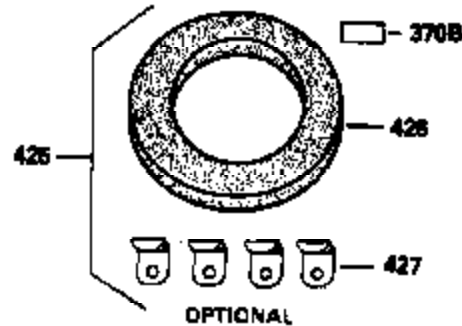

ILLUSTRATION SHOWS TYPICAL PARTS ONLY. ORDER BY PART NUMBER. PARTS NOT LISTED ARE SUPPLIED BY OEM.

VIEW 3 of 4

Ref #	Part Number	Qty	Description
28	30322	1	Lock Nut, 8-32
62	650760	1	Screw, 8-32 x 3/8"
63	28545	1	Grommet
64	30063	1	Screw, Torx T-30, 1/4-20 x 1/2"
68	33356	1	Ground Terminal
203	36208	1	Compression Spring
204	650960	1	Screw, 6-32 x 1-1/8"
210	27793	1	Conduit Clip
211	28942	1	Screw, 10-32 x 3/8"
238	650834	2	Screw, 10-32 x 1-17/32"
245A	35404	1	Air Cleaner Filter
277	650729	2	Screw, 5/16-18 x 3-3/16"

ILLUSTRATION SHOWS TYPICAL PARTS ONLY. ORDER BY PART NUMBER. PARTS NOT LISTED ARE SUPPLIED BY OEM.

STANDARD POINT IGNITION

VIEW 4 of 4

MUFFLER (QUIET)  
 (OPTIONAL)

OPTIONAL SPARK  
 ARRESTOR

DEBRIS SCREEN KIT  
 (OPTIONAL)

Ref #	Part Number	Qty	Description
	16 32651	1	Governor Lever
	19A 35988	1	Extension Spring
	28 30322	1	Lock Nut, 8-32
	92 650880	1	Lock Washer
	93 650881	1	Flywheel Nut
	103 650814	2	Screw, Torx T-15, 10-24 x 1"
	186 33860	1	Governor Link
	200 35956	1	Control Bracket (Incl. 203 & 204)
	203 36208	1	Compression Spring
	204 650960	1	Screw, 6-32 x 1-1/8"
	209 650902	2	Screw, 10-32 x 7/16"
	210 27793	1	Conduit Clip
	211 28942	1	Screw, 10-32 x 3/8"
	238 650834	2	Screw, 10-32 x 1-17/32"
	245A 35404	1	Air Cleaner Filter
	260 33635C	1	Blower Housing
	261 650788	2	Screw, 5/16-18 x 3/4"
	262 29747B	2	Screw, Torx T-40, 5/16-24 x 21/32"
	277 650729	2	Screw, 5/16-18 x 3-3/16"
	286 35446	1	Starter Screen
	287 29752	4	Nut & Lockwasher, 1/4-28
	327 35392	1	Starter Plug
	370B 35274	1	Instruction Decal
	390 590671	1	Rewind Starter