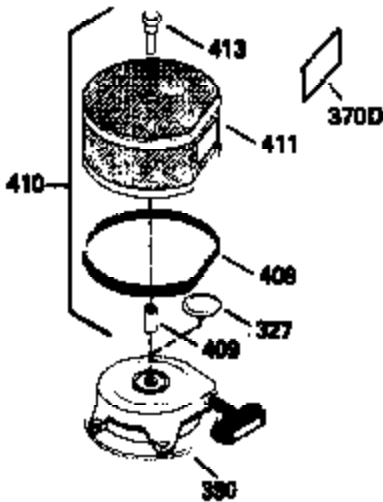

ILLUSTRATION SHOWS TYPICAL PARTS ONLY. ORDER BY PART NUMBER. PARTS NOT LISTED ARE SUPPLIED BY OEM.

VIEW 3 of 4

Ref #	Part Number	Qty	Description
28	30322	1	Lock Nut, 8-32
62	650760	1	Screw, 8-32 x 3/8"
63	28545	1	Grommet
64	30063	1	Screw, Torx T-30, 1/4-20 x 1/2"
68	33356	1	Ground Terminal
203	36208	1	Compression Spring
204	650960	1	Screw, 6-32 x 1-1/8"
210	27793	1	Conduit Clip
211	28942	1	Screw, 10-32 x 3/8"
238	650834	2	Screw, 10-32 x 1-17/32"
245A	35404	1	Air Cleaner Filter
277	650729	2	Screw, 5/16-18 x 3-3/16"

ILLUSTRATION SHOWS TYPICAL PARTS ONLY. ORDER BY PART NUMBER. PARTS NOT LISTED ARE SUPPLIED BY OEM.

STANDARD POINT IGNITION

VIEW 4 of 4

MUFFLER (QUIET)  
 (OPTIONAL)

OPTIONAL SPARK  
 ARRESTOR

DEBRIS SCREEN KIT  
 (OPTIONAL)

Ref #	Part Number	Qty	Description
	16 32651	1	Governor Lever
	19A 35988	1	Extension Spring
	28 30322	1	Lock Nut, 8-32
	92 650880	1	Lock Washer
	93 650881	1	Flywheel Nut
	103 650814	2	Screw, Torx T-15, 10-24 x 1"
	186 33860	1	Governor Link
	200 35956	1	Control Bracket (Incl. 203 & 204)
	203 36208	1	Compression Spring
	204 650960	1	Screw, 6-32 x 1-1/8"
	209 650902	2	Screw, 10-32 x 7/16"
	210 27793	1	Conduit Clip
	211 28942	1	Screw, 10-32 x 3/8"
	238 650834	2	Screw, 10-32 x 1-17/32"
	245A 35404	1	Air Cleaner Filter
	260 33635C	1	Blower Housing
	261 650788	2	Screw, 5/16-18 x 3/4"
	262 29747B	2	Screw, Torx T-40, 5/16-24 x 21/32"
	277 650729	2	Screw, 5/16-18 x 3-3/16"
	286 35446	1	Starter Screen
	287 29752	4	Nut & Lockwasher, 1/4-28
	327 35392	1	Starter Plug
	370B 35274	1	Instruction Decal
	390 590671	1	Rewind Starter