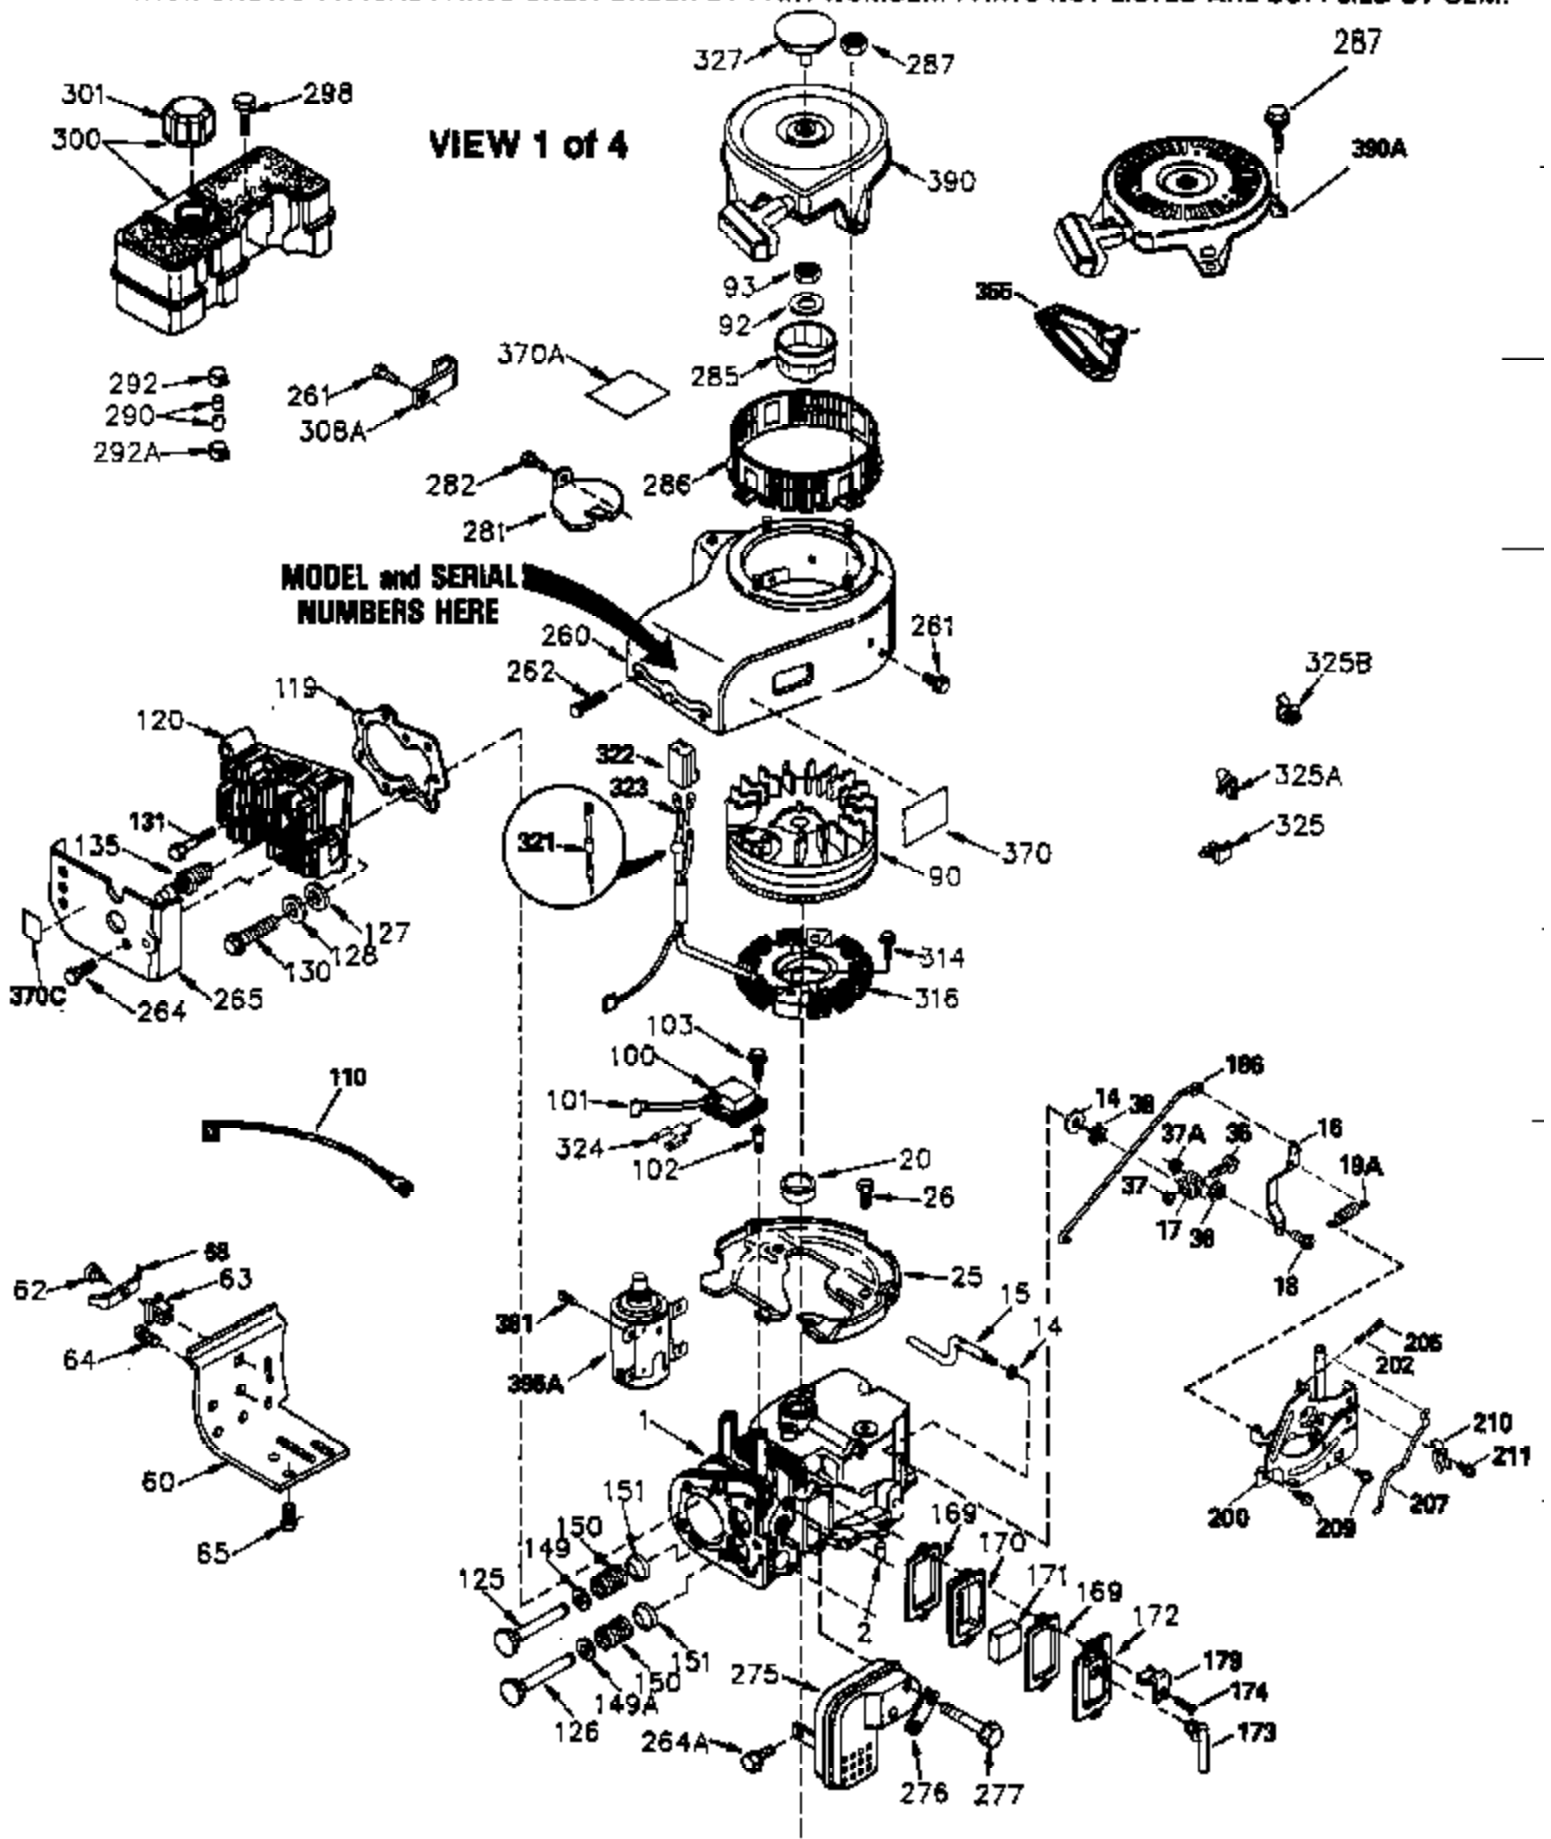

ILLUSTRATION SHOWS TYPICAL PARTS ONLY. ORDER BY PART NUMBER. PARTS NOT LISTED ARE SUPPLIED BY OEM.