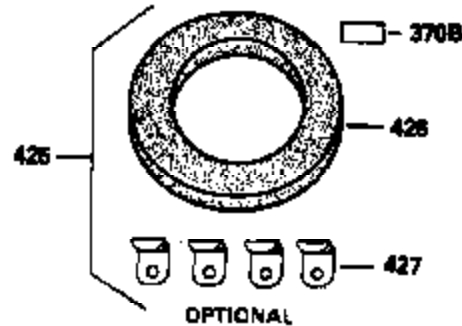

ILLUSTRATION SHOWS TYPICAL PARTS ONLY. ORDER BY PART NUMBER. PARTS NOT LISTED ARE SUPPLIED BY OEM.

VIEW 3 of 4

| Ref # | Part Number | Qty | Description                                 |
|-------|-------------|-----|---|
| 28    | 30322       | 1   | Lock Nut, 8-32                              |
| 64    | 30063       | 1   | Screw, Torx T-30, 1/4-20 x 1/2"             |
| 72A   | 28483       | 1   | Oil Drain Plug                              |
| 203   | 36208       | 1   | Compression Spring                          |
| 204   | 650960      | 1   | Screw, 6-32 x 1-1/8"                        |
| 210   | 27793       | 1   | Conduit Clip                                |
| 211   | 28942       | 1   | Screw, 10-32 x 3/8"                         |
| 238   | 650834      | 2   | Screw, 10-32 x 1-17/32"                     |
| 245A  | 35404       | 1   | Air Cleaner Filter                          |
| 263   | 35963       | 1   | Trim Ring                                   |
| 277   | 650729      | 2   | Screw, 5/16-18 x 3-3/16"                    |
| 314   | 650873      | 2   | Screw, 1/4-20 x 3/4"                        |
| 315   | 611113      | 1   | Alternator Coil (3 Amp)(Incl. 321,322 &323) |
| 321   | 611161      | 1   | Diode                                       |
| 323   | 610922      | 1   | Terminal                                    |
| 326   | 36210       | 1   | Screen Plug                                 |
| 347   | 650949      | 3   | Screw, 10-32 x 9/16"                        |

ILLUSTRATION SHOWS TYPICAL PARTS ONLY. ORDER BY PART NUMBER. PARTS NOT LISTED ARE SUPPLIED BY OEM.

STANDARD POINT IGNITION

VIEW 4 of 4

MUFFLER (QUIET)  
 (OPTIONAL)

OPTIONAL SPARK  
 ARRESTOR

DEBRIS SCREEN KIT  
 (OPTIONAL)