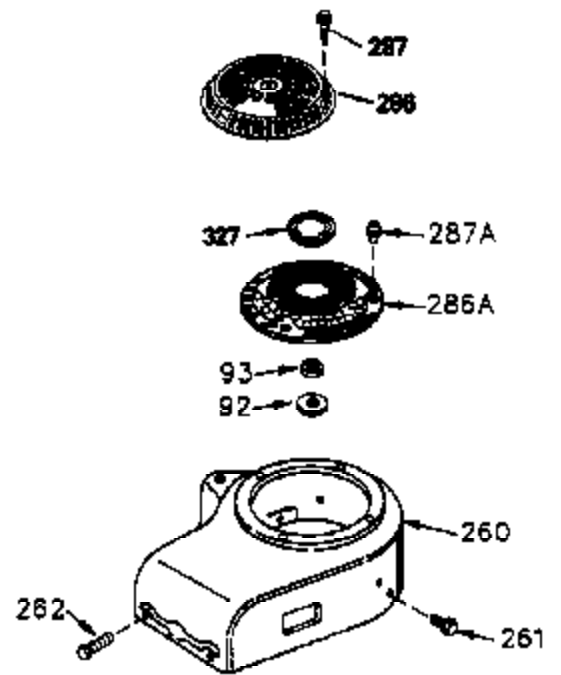

ILLUSTRATION SHOWS TYPICAL PARTS ONLY. ORDER BY PART NUMBER. PARTS NOT LISTED ARE SUPPLIED BY OEM.

STANDARD POINT IGNITION

VIEW 4 of 4