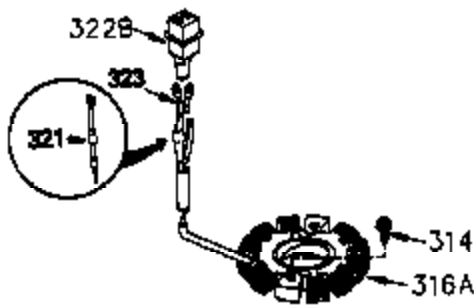

ILLUSTRATION SHOWS TYPICAL PARTS ONLY. ORDER BY PART NUMBER. PARTS NOT LISTED ARE SUPPLIED BY OEM.

VIEW 3 of 4

Ref #	Part Number	Qty	Description
28	30322	1	Lock Nut, 8-32
64	30063	1	Screw, Torx T-30, 1/4-20 x 1/2"
72A	28483	1	Oil Drain Plug
203	36208	1	Compression Spring
204	650960	1	Screw, 6-32 x 1-1/8"
210	27793	1	Conduit Clip
211	28942	1	Screw, 10-32 x 3/8"
238	650834	2	Screw, 10-32 x 1-17/32"
245A	35404	1	Air Cleaner Filter
263	35963	1	Trim Ring
277	650729	2	Screw, 5/16-18 x 3-3/16"
314	650873	2	Screw, 1/4-20 x 3/4"
315	611113	1	Alternator Coil (3 Amp)(Incl. 321,322 &323)
321	611161	1	Diode
323	610922	1	Terminal
326	36210	1	Screen Plug
347	650949	3	Screw, 10-32 x 9/16"