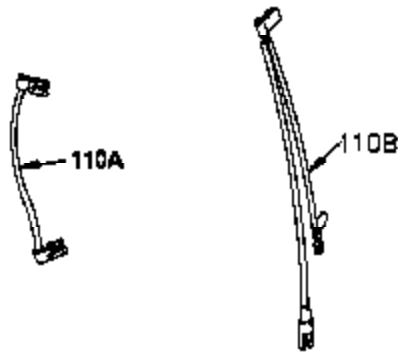

ILLUSTRATION SHOWS TYPICAL PARTS ONLY. ORDER BY PART NUMBER. PARTS NOT LISTED ARE SUPPLIED BY OEM.

VIEW 3 of 4

Ref #	Part Number	Qty	Description
28	30322	1	Lock Nut, 8-32
64	30063	1	Screw, Torx T-30, 1/4-20 x 1/2"
72A	28483	1	Oil Drain Plug
203	36208	1	Compression Spring
204	650960	1	Screw, 6-32 x 1-1/8"
210	27793	1	Conduit Clip
211	28942	1	Screw, 10-32 x 3/8"
238	650834	2	Screw, 10-32 x 1-17/32"
245A	35404	1	Air Cleaner Filter
263	35963	1	Trim Ring
277	650729	2	Screw, 5/16-18 x 3-3/16"
314	650873	2	Screw, 1/4-20 x 3/4"
315	611113	1	Alternator Coil (3 Amp)(Incl. 321,322 &323)
321	611161	1	Diode
323	610922	1	Terminal
326	36210	1	Screen Plug
347	650949	3	Screw, 10-32 x 9/16"