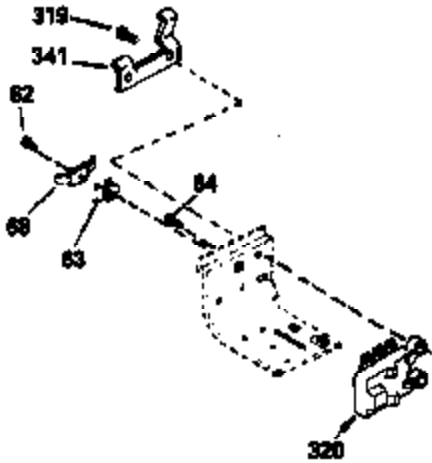

ILLUSTRATION SHOWS TYPICAL PARTS ONLY. ORDER BY PART NUMBER. PARTS NOT LISTED ARE SUPPLIED BY OEM.

VIEW 3 of 4

Ref #	Part Number	Qty	Description
28	30322	1	Lock Nut, 8-32
64	30063	1	Screw, Torx T-30, 1/4-20 x 1/2"
72A	28483	1	Oil Drain Plug
203	36208	1	Compression Spring
204	650960	1	Screw, 6-32 x 1-1/8"
210	27793	1	Conduit Clip
211	28942	1	Screw, 10-32 x 3/8"
238	650834	2	Screw, 10-32 x 1-17/32"
245A	35404	1	Air Cleaner Filter
263	35963	1	Trim Ring
277	650729	2	Screw, 5/16-18 x 3-3/16"
314	650873	2	Screw, 1/4-20 x 3/4"
315	611113	1	Alternator Coil (3 Amp)(Incl. 321,322 &323)
321	611161	1	Diode
323	610922	1	Terminal
326	36210	1	Screen Plug
347	650949	3	Screw, 10-32 x 9/16"