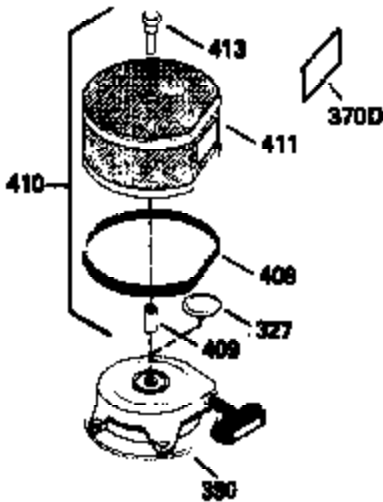

ILLUSTRATION SHOWS TYPICAL PARTS ONLY. ORDER BY PART NUMBER. PARTS NOT LISTED ARE SUPPLIED BY OEM.

VIEW 3 of 4

| Ref # | Part Number | Qty | Description                                 |
|-------|-------------|-----|---|
| 28    | 30322       | 1   | Lock Nut, 8-32                              |
| 64    | 30063       | 1   | Screw, Torx T-30, 1/4-20 x 1/2"             |
| 72A   | 28483       | 1   | Oil Drain Plug                              |
| 203   | 36208       | 1   | Compression Spring                          |
| 204   | 650960      | 1   | Screw, 6-32 x 1-1/8"                        |
| 210   | 27793       | 1   | Conduit Clip                                |
| 211   | 28942       | 1   | Screw, 10-32 x 3/8"                         |
| 238   | 650834      | 2   | Screw, 10-32 x 1-17/32"                     |
| 245A  | 35404       | 1   | Air Cleaner Filter                          |
| 263   | 35963       | 1   | Trim Ring                                   |
| 277   | 650729      | 2   | Screw, 5/16-18 x 3-3/16"                    |
| 314   | 650873      | 2   | Screw, 1/4-20 x 3/4"                        |
| 315   | 611113      | 1   | Alternator Coil (3 Amp)(Incl. 321,322 &323) |
| 321   | 611161      | 1   | Diode                                       |
| 323   | 610922      | 1   | Terminal                                    |
| 326   | 36210       | 1   | Screen Plug                                 |
| 347   | 650949      | 3   | Screw, 10-32 x 9/16"                        |

ILLUSTRATION SHOWS TYPICAL PARTS ONLY. ORDER BY PART NUMBER. PARTS NOT LISTED ARE SUPPLIED BY OEM.

STANDARD POINT IGNITION

VIEW 4 of 4

MUFFLER (QUIET)  
 (OPTIONAL)

OPTIONAL SPARK  
 ARRESTOR

DEBRIS SCREEN KIT  
 (OPTIONAL)