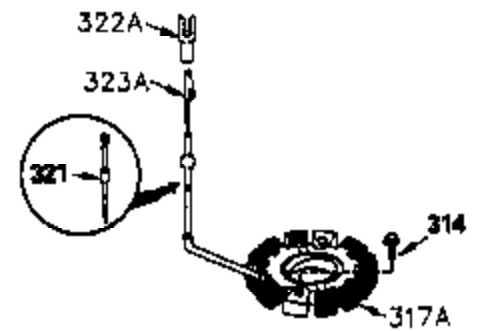

ILLUSTRATION SHOWS TYPICAL PARTS ONLY. ORDER BY PART NUMBER. PARTS NOT LISTED ARE SUPPLIED BY OEM.

VIEW 3 of 4

Ref #	Part Number	Qty	Description
28	30322	1	Lock Nut, 8-32
64	30063	1	Screw, Torx T-30, 1/4-20 x 1/2"
72A	28483	1	Oil Drain Plug
203	36208	1	Compression Spring
204	650960	1	Screw, 6-32 x 1-1/8"
210	27793	1	Conduit Clip
211	28942	1	Screw, 10-32 x 3/8"
238	650834	2	Screw, 10-32 x 1-17/32"
245A	35404	1	Air Cleaner Filter
263	35963	1	Trim Ring
277	650729	2	Screw, 5/16-18 x 3-3/16"
314	650873	2	Screw, 1/4-20 x 3/4"
315	611113	1	Alternator Coil (3 Amp)(Incl. 321,322 &323)
321	611161	1	Diode
323	610922	1	Terminal
326	36210	1	Screen Plug
347	650949	3	Screw, 10-32 x 9/16"