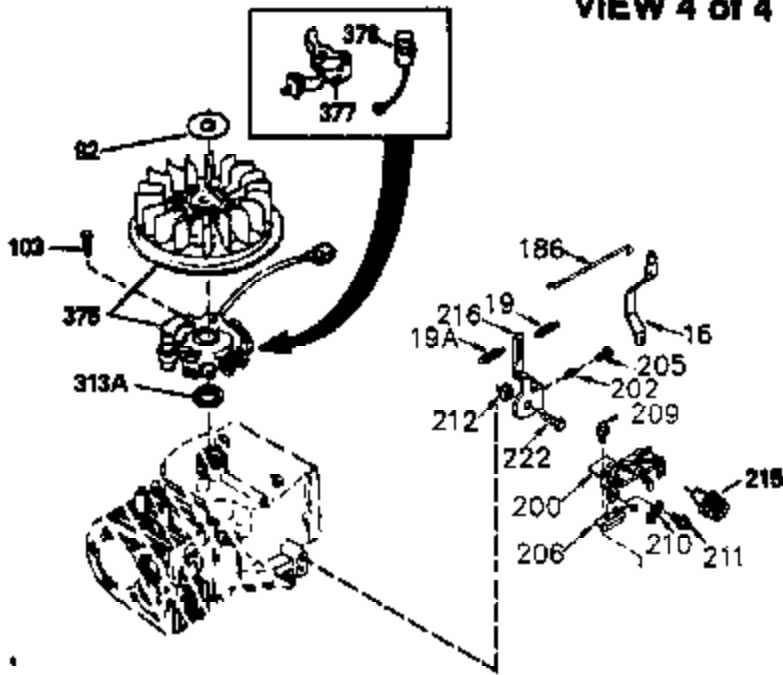

ILLUSTRATION SHOWS TYPICAL PARTS ONLY. ORDER BY PART NUMBER. PARTS NOT LISTED ARE SUPPLIED BY OEM.

STANDARD POINT IGNITION

VIEW 4 of 4