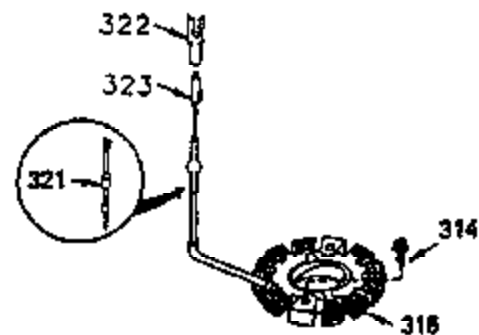

Ref #	Part Number	Qty	Description
262	29747B	2	Screw, Torx T-40, 5/16-24 x 21/32"
264	650802	1	Screw, 1/4-20 x 5/8"
265	33272B	1	Cylinder Head Cover
275	34185A	1	Muffler
276	31588	1	Locking Plate
277	650729	2	Screw, 5/16-18 x 3-3/16"
281	33013	1	Starter Bubble Cover
282	650760	1	Screw, 8-32 x 3/8"
286	35962	1	Cup & Screen
290	30705	1	Fuel Line
292	26460	2	Fuel Line Clamp
308A	33997	1	Fill Tube Clip
314	650873	2	Screw, 1/4-20 x 3/4"
315	611113	1	Alternator Coil (3 Amp)(Incl. 321,322 &323)
321	611161	1	Diode
322	610921	1	Connector Body
323	610922	1	Terminal
325	27275	1	Wire Clip
370A	36261	1	Lubrication Decal
394A	650948	1	Washer

### VIEW 3 OF 4

Ref #	Part Number	Qty	Description
46	650908	1	Connecting Rod Bolt
64	30063	1	Screw, Torx T-30, 1/4-20 x 1/2"
210	27793	1	Conduit Clip
211	28942	1	Screw, 10-32 x 3/8"
251A	650825	2	Nut & Lock Washer, 1/4-20
277	650729	2	Screw, 5/16-18 x 3-3/16"
314	650873	2	Screw, 1/4-20 x 3/4"
315	611113	1	Alternator Coil (3 Amp)(Incl. 321,322 &323)
321	611161	1	Diode
322	610921	1	Connector Body
323	610922	1	Terminal