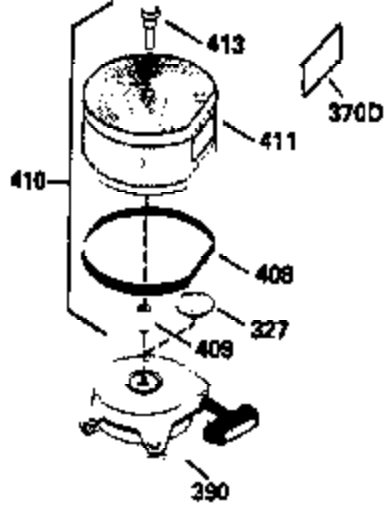

Ref #	Part Number	Qty	Description
262	29747B	2	Screw, Torx T-40, 5/16-24 x 21/32"
264	650802	1	Screw, 1/4-20 x 5/8"
265	33272B	1	Cylinder Head Cover
275	34185A	1	Muffler
276	31588	1	Locking Plate
277	650729	2	Screw, 5/16-18 x 3-3/16"
281	33013	1	Starter Bubble Cover
282	650760	1	Screw, 8-32 x 3/8"
286	35962	1	Cup & Screen
290	30705	1	Fuel Line
292	26460	2	Fuel Line Clamp
308A	33997	1	Fill Tube Clip
314	650873	2	Screw, 1/4-20 x 3/4"
315	611113	1	Alternator Coil (3 Amp)(Incl. 321,322 &323)
321	611161	1	Diode
322	610921	1	Connector Body
323	610922	1	Terminal
325	27275	1	Wire Clip
370A	36261	1	Lubrication Decal
394A	650948	1	Washer

### VIEW 3 OF 4

Ref #	Part Number	Qty	Description
46	650908	1	Connecting Rod Bolt
64	30063	1	Screw, Torx T-30, 1/4-20 x 1/2"
210	27793	1	Conduit Clip
211	28942	1	Screw, 10-32 x 3/8"
251A	650825	2	Nut & Lock Washer, 1/4-20
277	650729	2	Screw, 5/16-18 x 3-3/16"
314	650873	2	Screw, 1/4-20 x 3/4"
315	611113	1	Alternator Coil (3 Amp)(Incl. 321,322 &323)
321	611161	1	Diode
322	610921	1	Connector Body
323	610922	1	Terminal

**VIEW 4 OF 4**  
 STANDARD POINT IGNITION

**MUFFLER (QUIET)  
 (OPTIONAL)**

**OPTIONAL SPARK ARRESTOR**

**DEBRIS SCREEN KIT  
 (OPTIONAL)**

Ref #	Part Number	Qty	Description
	16 36494	1	Governor Lever
	19A 36495	1	Extension Spring
	46 650908	1	Connecting Rod Bolt
	64 30063	1	Screw, Torx T-30, 1/4-20 x 1/2"
	92 650880	1	Lock Washer
	93 650881	1	Flywheel Nut
	103 650814	2	Screw, Torx T-15, 10-24 x 1"
	186 33860	1	Governor Link
	200 35956	1	Control Bracket (Incl. 203 & 204)
	209 650902	2	Screw, 10-32 x 7/16"
	210 27793	1	Conduit Clip
	211 28942	1	Screw, 10-32 x 3/8"
	251A 650825	2	Nut & Lock Washer, 1/4-20
	260 36292	1	Blower Housing
	261 650788	2	Screw, 5/16-18 x 3/4"
	262 29747B	2	Screw, Torx T-40, 5/16-24 x 21/32"
	263 35963	1	Trim Ring
	277 650729	2	Screw, 5/16-18 x 3-3/16"
	286 35962	1	Cup & Screen
	326 36210	1	Screen Plug
	347 650949	3	Screw, 10-32 x 9/16"
	370B 35274	1	Oil Instruction Decal