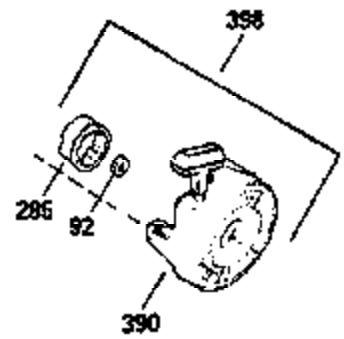

Ref #	Part Number	Qty	Description
262	29747B	2	Screw, Torx T-40, 5/16-24 x 21/32"
264	650802	1	Screw, 1/4-20 x 5/8"
265	33272B	1	Cylinder Head Cover
275	34185A	1	Muffler
276	31588	1	Locking Plate
277	650729	2	Screw, 5/16-18 x 3-3/16"
281	33013	1	Starter Bubble Cover
282	650760	1	Screw, 8-32 x 3/8"
286	35962	1	Cup & Screen
290	30705	1	Fuel Line
292	26460	2	Fuel Line Clamp
308A	33997	1	Fill Tube Clip
314	650873	2	Screw, 1/4-20 x 3/4"
315	611113	1	Alternator Coil (3 Amp)(Incl. 321,322 &323)
321	611161	1	Diode
322	610921	1	Connector Body
323	610922	1	Terminal
325	27275	1	Wire Clip
370A	36261	1	Lubrication Decal
394A	650948	1	Washer

### VIEW 3 OF 4

Ref #	Part Number	Qty	Description
46	650908	1	Connecting Rod Bolt
64	30063	1	Screw, Torx T-30, 1/4-20 x 1/2"
210	27793	1	Conduit Clip
211	28942	1	Screw, 10-32 x 3/8"
251A	650825	2	Nut & Lock Washer, 1/4-20
277	650729	2	Screw, 5/16-18 x 3-3/16"
314	650873	2	Screw, 1/4-20 x 3/4"
315	611113	1	Alternator Coil (3 Amp)(Incl. 321,322 &323)
321	611161	1	Diode
322	610921	1	Connector Body
323	610922	1	Terminal

**VIEW 4 OF 4**  
 STANDARD POINT IGNITION

**MUFFLER (QUIET)  
 (OPTIONAL)**

**OPTIONAL SPARK ARRESTOR**

**DEBRIS SCREEN KIT  
 (OPTIONAL)**

Ref #	Part Number	Qty	Description
	16 36494	1	Governor Lever
	19A 36495	1	Extension Spring
	46 650908	1	Connecting Rod Bolt
	64 30063	1	Screw, Torx T-30, 1/4-20 x 1/2"
	92 650880	1	Lock Washer
	93 650881	1	Flywheel Nut
	103 650814	2	Screw, Torx T-15, 10-24 x 1"
	186 33860	1	Governor Link
	200 35956	1	Control Bracket (Incl. 203 & 204)
	209 650902	2	Screw, 10-32 x 7/16"
	210 27793	1	Conduit Clip
	211 28942	1	Screw, 10-32 x 3/8"
	251A 650825	2	Nut & Lock Washer, 1/4-20
	260 36292	1	Blower Housing
	261 650788	2	Screw, 5/16-18 x 3/4"
	262 29747B	2	Screw, Torx T-40, 5/16-24 x 21/32"
	263 35963	1	Trim Ring
	277 650729	2	Screw, 5/16-18 x 3-3/16"
	286 35962	1	Cup & Screen
	326 36210	1	Screen Plug
	347 650949	3	Screw, 10-32 x 9/16"
	370B 35274	1	Oil Instruction Decal