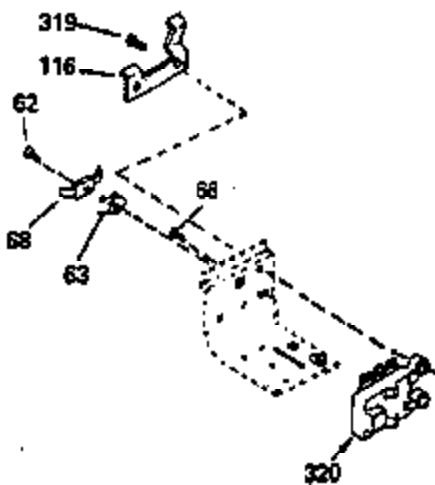

Ref #	Part Number	Qty	Description
262	29747B	2	Screw, Torx T-40, 5/16-24 x 21/32"
264	650802	1	Screw, 1/4-20 x 5/8"
265	33272B	1	Cylinder Head Cover
275	34185A	1	Muffler
276	31588	1	Locking Plate
277	650729	2	Screw, 5/16-18 x 3-3/16"
281	33013	1	Starter Bubble Cover
282	650760	1	Screw, 8-32 x 3/8"
286	35962	1	Cup & Screen
290	30705	1	Fuel Line
292	26460	2	Fuel Line Clamp
308A	33997	1	Fill Tube Clip
314	650873	2	Screw, 1/4-20 x 3/4"
315	611113	1	Alternator Coil (3 Amp)(Incl. 321,322 &323)
321	611161	1	Diode
322	610921	1	Connector Body
323	610922	1	Terminal
325	27275	1	Wire Clip
370A	36261	1	Lubrication Decal
394A	650948	1	Washer

### VIEW 3 OF 4

Ref #	Part Number	Qty	Description
46	650908	1	Connecting Rod Bolt
64	30063	1	Screw, Torx T-30, 1/4-20 x 1/2"
210	27793	1	Conduit Clip
211	28942	1	Screw, 10-32 x 3/8"
251A	650825	2	Nut & Lock Washer, 1/4-20
277	650729	2	Screw, 5/16-18 x 3-3/16"
314	650873	2	Screw, 1/4-20 x 3/4"
315	611113	1	Alternator Coil (3 Amp)(Incl. 321,322 &323)
321	611161	1	Diode
322	610921	1	Connector Body
323	610922	1	Terminal