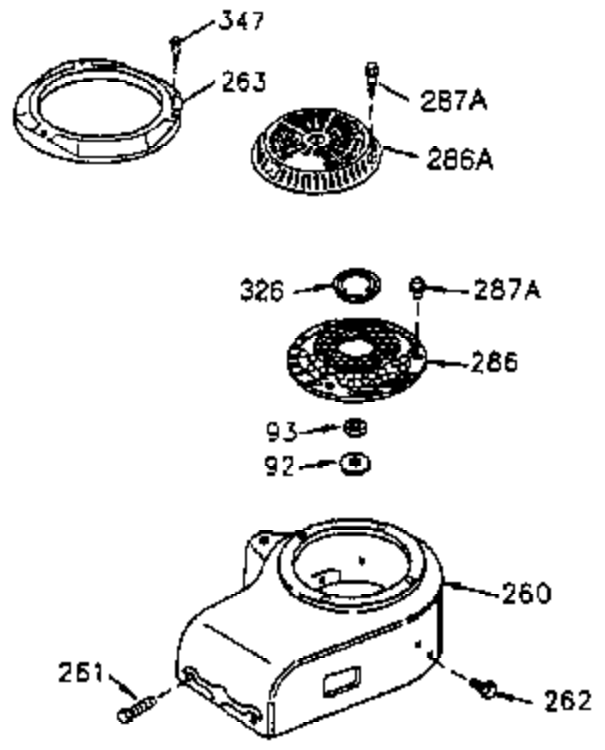

VIEW 4 OF 4
STANDARD POINT IGNITION