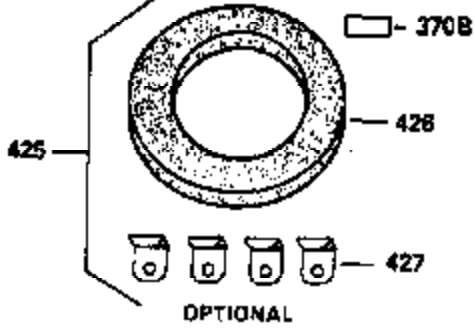

### VIEW 3 OF 4

Ref #	Part Number	Qty	Description
46	650908	1	Connecting Rod Bolt
64	30063	1	Screw, Torx T-30, 1/4-20 x 1/2"
210	27793	1	Conduit Clip
211	28942	1	Screw, 10-32 x 3/8"
251A	650825	2	Nut & Lock Washer, 1/4-20
277	650729	2	Screw, 5/16-18 x 3-3/16"
314	650873	2	Screw, 1/4-20 x 3/4"
315	611113	1	Alternator Coil (3 Amp)(Incl. 321,322 &323)
321	611161	1	Diode
322	610921	1	Connector Body
323	610922	1	Terminal

**VIEW 4 OF 4**  
 STANDARD POINT IGNITION

**MUFFLER (QUIET)  
 (OPTIONAL)**

**OPTIONAL SPARK ARRESTOR**

**DEBRIS SCREEN KIT  
 (OPTIONAL)**

Ref #	Part Number	Qty	Description
	16 36494	1	Governor Lever
	19A 36495	1	Extension Spring
	46 650908	1	Connecting Rod Bolt
	64 30063	1	Screw, Torx T-30, 1/4-20 x 1/2"
	92 650880	1	Lock Washer
	93 650881	1	Flywheel Nut
	103 650814	2	Screw, Torx T-15, 10-24 x 1"
	186 33860	1	Governor Link
	200 35956	1	Control Bracket (Incl. 203 & 204)
	209 650902	2	Screw, 10-32 x 7/16"
	210 27793	1	Conduit Clip
	211 28942	1	Screw, 10-32 x 3/8"
	251A 650825	2	Nut & Lock Washer, 1/4-20
	260 36292	1	Blower Housing
	261 650788	2	Screw, 5/16-18 x 3/4"
	262 29747B	2	Screw, Torx T-40, 5/16-24 x 21/32"
	263 35963	1	Trim Ring
	277 650729	2	Screw, 5/16-18 x 3-3/16"
	286 35962	1	Cup & Screen
	326 36210	1	Screen Plug
	347 650949	3	Screw, 10-32 x 9/16"
	370B 35274	1	Oil Instruction Decal