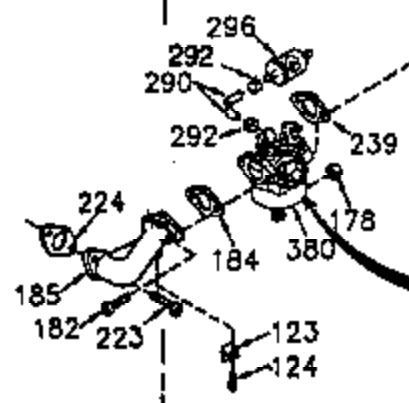

VIEW 2 OF 4

CONTINUED FROM PAGE 2

Ref #	Part Number	Qty	Description
30	35380A	1	Crankshaft
40	34552	1	Piston, Pin & Ring Set (Std.)
40	34553	1	Piston, Pin & Ring Set (.010" OS)
40	34554	1	Piston, Pin & Ring Set (.020" OS)
41	34329A	1	Piston & Pin Ass'y. (Std.) (Incl. 43)
41	34330A	1	Piston & Pin Ass'y. (.010" OS) (Incl. 43)
41	34331A	1	Piston & Pin Ass'y. (.020" OS) (Incl. 43)
42	34332	1	Ring Set (Std.)
42	34333	1	Ring Set (.010" OS)
42	34334	1	Ring Set (.020" OS)
43	27888	2	Piston Pin Retaining Ring
45	35373A	1	Connecting Rod Ass'y. (Incl. 46 & 47)
46	650908	1	Connecting Rod Bolt
47	650882	1	Connecting Rod Bolt
48	34034	2	Valve Lifter
50	35381	1	Camshaft (MCR)
52	31356	1	Oil Pump Ass'y.
64	30063	1	Screw, Torx T-30, 1/4-20 x 1/2"
69	35262	1	* Mounting Flange Gasket
70	35382A	1	Mounting Flange (Incl. 72,75,80 & 81)
72	31927	1	Oil Drain Plug
72A	28483	1	Oil Drain Plug
75	35319	1	Oil Seal
80	30668	1	Governor Shaft
81	30590A	2	Washer
82	35378	1	Governor Gear Ass'y. (Incl. 81)
83	30588A	1	Governor Spool
84	29193	2	Retaining Ring
86	650833	8	Screw, 1/4-20 x 1-3/16"
88	31707A	1	Spacer (Incl. 81)
89	32589	1	Flywheel Key
123	33261	1	Intake Pipe Brace
124	650738	3	Screw, 1/4-20 x 5/8"
178	29752	2	Nut & Lock Washer, 1/4-28
182	30088A	2	Screw, 1/4-28 x 1"
184	33263	1	* Carburetor To Intake Pipe Gasket
185	34926	1	Intake Pipe
223	650378	2	Screw, Torx T-30, 5/16-18 x 1-1/8"
224	27915A	1	* Intake Pipe Gasket
238	650834	2	Screw, 10-32 x 1-17/32"
239	33629	1	* Air Cleaner Gasket
240	35538B	1	Air Cleaner Body (Incl. 239)
245	35403	1	Air Cleaner Filter (Incl. 251A)
250	35961	1	Air Cleaner Cover
251A	650825	2	Nut & Lock Washer, 1/4-20
251	650886	2	Wing Nut, 1/4-20
290	30705	1	Fuel Line
292	26460	2	Fuel Line Clamp
305	35574	1	Oil Fill Tube
307	35499	1	"O" Ring
308	35437	1	Fill Tube Clip
310	35576	1	Dipstick
380	632677	1	Carburetor (Incl. 184)
400	36450	1	* Gasket Set (Incl. items marked PK in notes) Incl. part #'s 27272A (1), 27896A (2), 27915A (1), 29673 (1), 33263 (1), 33629 (1), 34698A (1), 35262 (1), 36448 (1)
420	730225	1	SAE 30 4-Cycle Engine Oil (Quart)