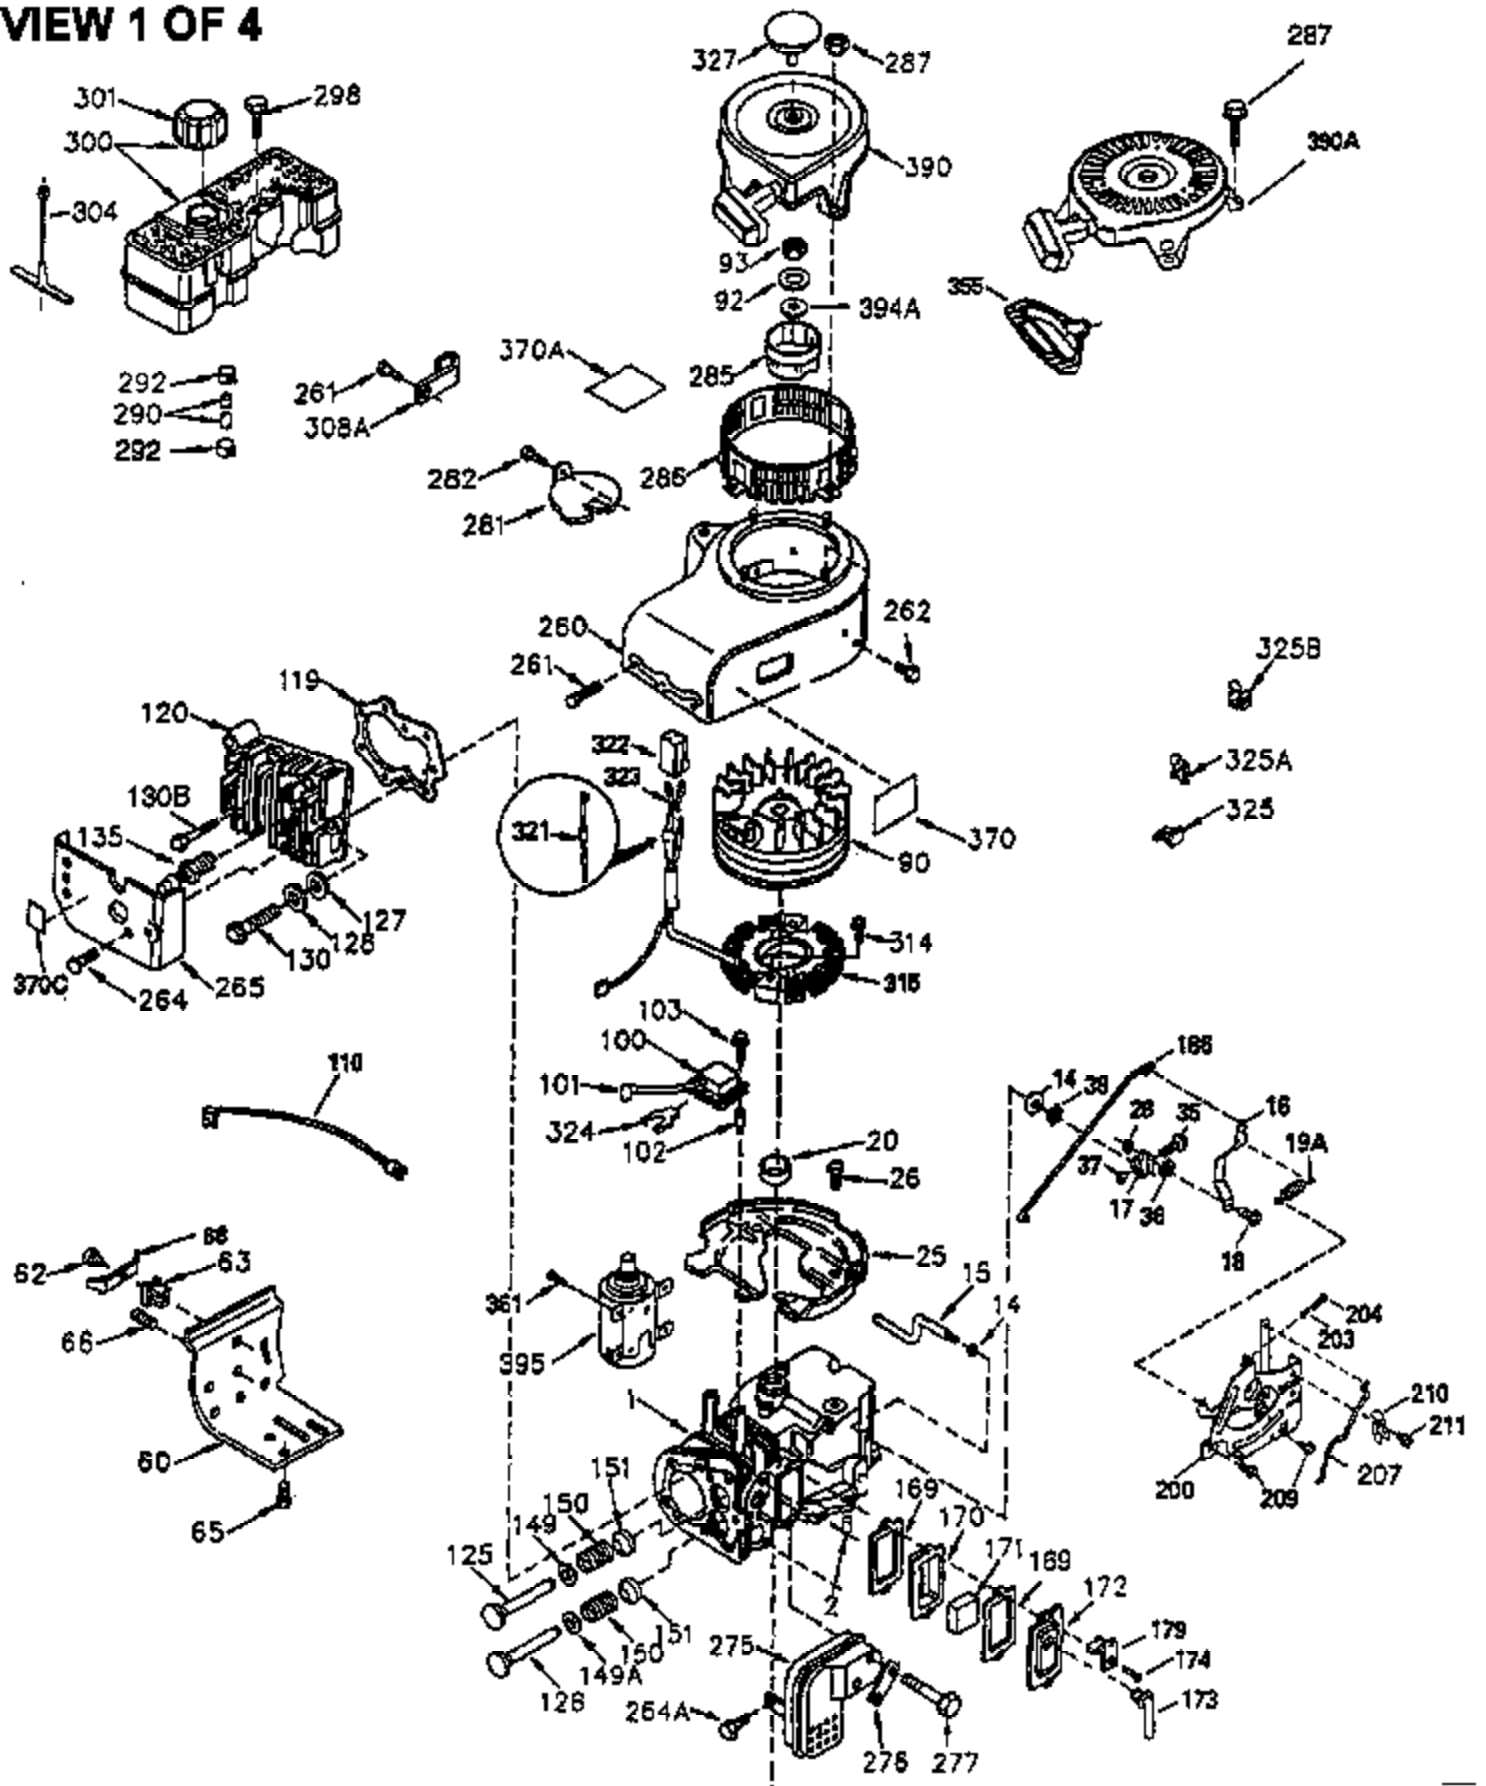

ILLUSTRATION SHOWS TYPICAL PARTS ONLY. ORDER BY PART NUMBER. PARTS NOT LISTED ARE SUPPLIED BY OEM.

VIEW 1 OF 4

CONTINUED ON PAGE 3