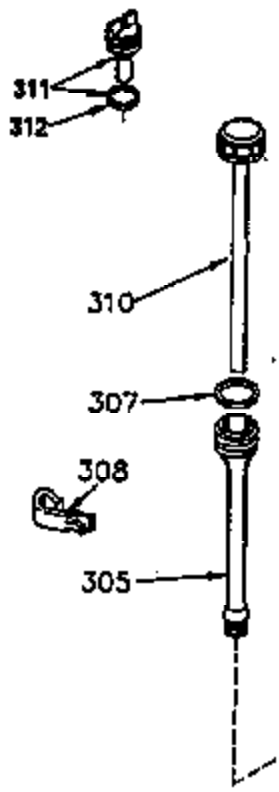

VIEW 2 OF 4

CONTINUED FROM PAGE 2

Ref #	Part Number	Qty	Description
30	35380A	1	Crankshaft
40	34552	1	Piston, Pin & Ring Set (Std.)
40	34553	1	Piston, Pin & Ring Set (.010" OS)
40	34554	1	Piston, Pin & Ring Set (.020" OS)
41	34329A	1	Piston & Pin Ass'y. (Std.) (Incl. 43)
41	34330A	1	Piston & Pin Ass'y. (.010" OS) (Incl. 43)
41	34331A	1	Piston & Pin Ass'y. (.020" OS) (Incl. 43)
42	34332	1	Ring Set (Std.)
42	34333	1	Ring Set (.010" OS)
42	34334	1	Ring Set (.020" OS)
43	27888	2	Piston Pin Retaining Ring
45	35373A	1	Connecting Rod Ass'y. (Incl. 46 & 47)
46	650908	1	Connecting Rod Bolt
47	650882	1	Connecting Rod Bolt
48	34034	2	Valve Lifter
50	35381	1	Camshaft (MCR)
52	31356	1	Oil Pump Ass'y.
64	30063	1	Screw, Torx T-30, 1/4-20 x 1/2"
69	35262	1	* Mounting Flange Gasket
70	35382A	1	Mounting Flange (Incl. 72,75,80 & 81)
72	31927	1	Oil Drain Plug
72A	28483	1	Oil Drain Plug
75	35319	1	Oil Seal
80	30668	1	Governor Shaft
81	30590A	2	Washer
82	35378	1	Governor Gear Ass'y. (Incl. 81)
83	30588A	1	Governor Spool
84	29193	2	Retaining Ring
86	650833	8	Screw, 1/4-20 x 1-3/16"
88	31707A	1	Spacer (Incl. 81)
89	32589	1	Flywheel Key
123	33261	1	Intake Pipe Brace
124	650738	3	Screw, 1/4-20 x 5/8"
178	29752	2	Nut & Lock Washer, 1/4-28
182	30088A	2	Screw, 1/4-28 x 1"
184	33263	1	* Carburetor To Intake Pipe Gasket
185	34926	1	Intake Pipe
223	650378	2	Screw, Torx T-30, 5/16-18 x 1-1/8"
224	27915A	1	* Intake Pipe Gasket
238	650834	2	Screw, 10-32 x 1-17/32"
239	33629	1	* Air Cleaner Gasket
240	35538B	1	Air Cleaner Body (Incl. 239)
245	35403	1	Air Cleaner Filter (Incl. 251A)
250	35961	1	Air Cleaner Cover
251A	650825	2	Nut & Lock Washer, 1/4-20
251	650886	2	Wing Nut, 1/4-20
290	30705	1	Fuel Line
292	26460	2	Fuel Line Clamp
305	35574	1	Oil Fill Tube
307	35499	1	"O" Ring
308	35437	1	Fill Tube Clip
310	35576	1	Dipstick
380	632677	1	Carburetor (Incl. 184)
400	36450	1	* Gasket Set (Incl. items marked PK in notes) Incl. part #'s 27272A (1), 27896A (2), 27915A (1), 29673 (1), 33263 (1), 33629 (1), 34698A (1), 35262 (1), 36448 (1)
420	730225	1	SAE 30 4-Cycle Engine Oil (Quart)