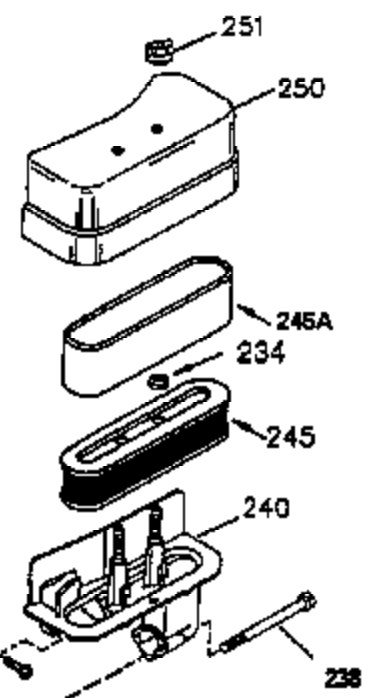

VIEW 2 OF 4

CONTINUED FROM PAGE 2

Ref #	Part Number	Qty	Description
30	35380A	1	Crankshaft
40	34552	1	Piston, Pin & Ring Set (Std.)
40	34553	1	Piston, Pin & Ring Set (.010" OS)
40	34554	1	Piston, Pin & Ring Set (.020" OS)
41	34329A	1	Piston & Pin Ass'y. (Std.) (Incl. 43)
41	34330A	1	Piston & Pin Ass'y. (.010" OS) (Incl. 43)
41	34331A	1	Piston & Pin Ass'y. (.020" OS) (Incl. 43)
42	34332	1	Ring Set (Std.)
42	34333	1	Ring Set (.010" OS)
42	34334	1	Ring Set (.020" OS)
43	27888	2	Piston Pin Retaining Ring
45	35373A	1	Connecting Rod Ass'y. (Incl. 46 & 47)
46	650908	1	Connecting Rod Bolt
47	650882	1	Connecting Rod Bolt
48	34034	2	Valve Lifter
50	35381	1	Camshaft (MCR)
52	31356	1	Oil Pump Ass'y.
64	30063	1	Screw, Torx T-30, 1/4-20 x 1/2"
69	35262	1	* Mounting Flange Gasket
70	35382A	1	Mounting Flange (Incl. 72,75,80 & 81)
72	31927	1	Oil Drain Plug
72A	28483	1	Oil Drain Plug
75	35319	1	Oil Seal
80	30668	1	Governor Shaft
81	30590A	2	Washer
82	35378	1	Governor Gear Ass'y. (Incl. 81)
83	30588A	1	Governor Spool
84	29193	2	Retaining Ring
86	650833	8	Screw, 1/4-20 x 1-3/16"
88	31707A	1	Spacer (Incl. 81)
89	32589	1	Flywheel Key
123	33261	1	Intake Pipe Brace
124	650738	3	Screw, 1/4-20 x 5/8"
178	29752	2	Nut & Lock Washer, 1/4-28
182	30088A	2	Screw, 1/4-28 x 1"
184	33263	1	* Carburetor To Intake Pipe Gasket
185	34926	1	Intake Pipe
223	650378	2	Screw, Torx T-30, 5/16-18 x 1-1/8"
224	27915A	1	* Intake Pipe Gasket
238	650834	2	Screw, 10-32 x 1-17/32"
239	33629	1	* Air Cleaner Gasket
240	35538B	1	Air Cleaner Body (Incl. 239)
245	35403	1	Air Cleaner Filter (Incl. 251A)
250	35961	1	Air Cleaner Cover
251A	650825	2	Nut & Lock Washer, 1/4-20
251	650886	2	Wing Nut, 1/4-20
290	30705	1	Fuel Line
292	26460	2	Fuel Line Clamp
305	35574	1	Oil Fill Tube
307	35499	1	"O" Ring
308	35437	1	Fill Tube Clip
310	35576	1	Dipstick
380	632677	1	Carburetor (Incl. 184)
400	36450	1	* Gasket Set (Incl. items marked PK in notes) Incl. part #'s 27272A (1), 27896A (2), 27915A (1), 29673 (1), 33263 (1), 33629 (1), 34698A (1), 35262 (1), 36448 (1)
420	730225	1	SAE 30 4-Cycle Engine Oil (Quart)