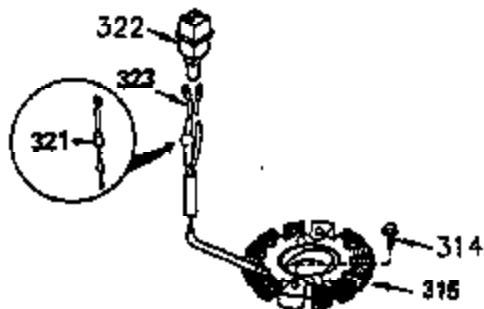

Ref #	Part Number	Qty	Description
262	29747B	2	Screw, Torx T-40, 5/16-24 x 21/32"
264	650802	1	Screw, 1/4-20 x 5/8"
265	33272B	1	Cylinder Head Cover
275	34185A	1	Muffler
276	31588	1	Locking Plate
277	650729	2	Screw, 5/16-18 x 3-3/16"
281	33013	1	Starter Bubble Cover
282	650760	1	Screw, 8-32 x 3/8"
286	35962	1	Cup & Screen
290	30705	1	Fuel Line
292	26460	2	Fuel Line Clamp
308A	33997	1	Fill Tube Clip
314	650873	2	Screw, 1/4-20 x 3/4"
315	611113	1	Alternator Coil (3 Amp)(Incl. 321,322 &323)
321	611161	1	Diode
322	610921	1	Connector Body
323	610922	1	Terminal
325	27275	1	Wire Clip
370A	36261	1	Lubrication Decal
394A	650948	1	Washer

### VIEW 3 OF 4

Ref #	Part Number	Qty	Description
46	650908	1	Connecting Rod Bolt
64	30063	1	Screw, Torx T-30, 1/4-20 x 1/2"
210	27793	1	Conduit Clip
211	28942	1	Screw, 10-32 x 3/8"
251A	650825	2	Nut & Lock Washer, 1/4-20
277	650729	2	Screw, 5/16-18 x 3-3/16"
314	650873	2	Screw, 1/4-20 x 3/4"
315	611113	1	Alternator Coil (3 Amp)(Incl. 321,322 &323)
321	611161	1	Diode
322	610921	1	Connector Body
323	610922	1	Terminal