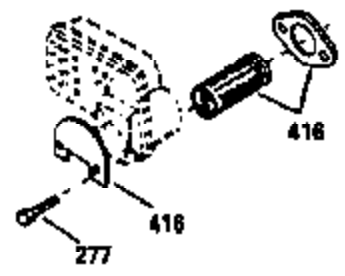

Ref #	Part Number	Qty	Description
262	29747B	2	Screw, Torx T-40, 5/16-24 x 21/32"
264	650802	1	Screw, 1/4-20 x 5/8"
265	33272B	1	Cylinder Head Cover
275	34185A	1	Muffler
276	31588	1	Locking Plate
277	650729	2	Screw, 5/16-18 x 3-3/16"
281	33013	1	Starter Bubble Cover
282	650760	1	Screw, 8-32 x 3/8"
286	35962	1	Cup & Screen
290	30705	1	Fuel Line
292	26460	2	Fuel Line Clamp
308A	33997	1	Fill Tube Clip
314	650873	2	Screw, 1/4-20 x 3/4"
315	611113	1	Alternator Coil (3 Amp)(Incl. 321,322 &323)
321	611161	1	Diode
322	610921	1	Connector Body
323	610922	1	Terminal
325	27275	1	Wire Clip
370A	36261	1	Lubrication Decal
394A	650948	1	Washer

### VIEW 3 OF 4

Ref #	Part Number	Qty	Description
46	650908	1	Connecting Rod Bolt
64	30063	1	Screw, Torx T-30, 1/4-20 x 1/2"
210	27793	1	Conduit Clip
211	28942	1	Screw, 10-32 x 3/8"
251A	650825	2	Nut & Lock Washer, 1/4-20
277	650729	2	Screw, 5/16-18 x 3-3/16"
314	650873	2	Screw, 1/4-20 x 3/4"
315	611113	1	Alternator Coil (3 Amp)(Incl. 321,322 &323)
321	611161	1	Diode
322	610921	1	Connector Body
323	610922	1	Terminal

**VIEW 4 OF 4**  
 STANDARD POINT IGNITION

**MUFFLER (QUIET)  
 (OPTIONAL)**

**OPTIONAL SPARK ARRESTOR**

**DEBRIS SCREEN KIT  
 (OPTIONAL)**

Ref #	Part Number	Qty	Description
	16 36494	1	Governor Lever
	19A 36495	1	Extension Spring
	46 650908	1	Connecting Rod Bolt
	64 30063	1	Screw, Torx T-30, 1/4-20 x 1/2"
	92 650880	1	Lock Washer
	93 650881	1	Flywheel Nut
	103 650814	2	Screw, Torx T-15, 10-24 x 1"
	186 33860	1	Governor Link
	200 35956	1	Control Bracket (Incl. 203 & 204)
	209 650902	2	Screw, 10-32 x 7/16"
	210 27793	1	Conduit Clip
	211 28942	1	Screw, 10-32 x 3/8"
	251A 650825	2	Nut & Lock Washer, 1/4-20
	260 36292	1	Blower Housing
	261 650788	2	Screw, 5/16-18 x 3/4"
	262 29747B	2	Screw, Torx T-40, 5/16-24 x 21/32"
	263 35963	1	Trim Ring
	277 650729	2	Screw, 5/16-18 x 3-3/16"
	286 35962	1	Cup & Screen
	326 36210	1	Screen Plug
	347 650949	3	Screw, 10-32 x 9/16"
	370B 35274	1	Oil Instruction Decal