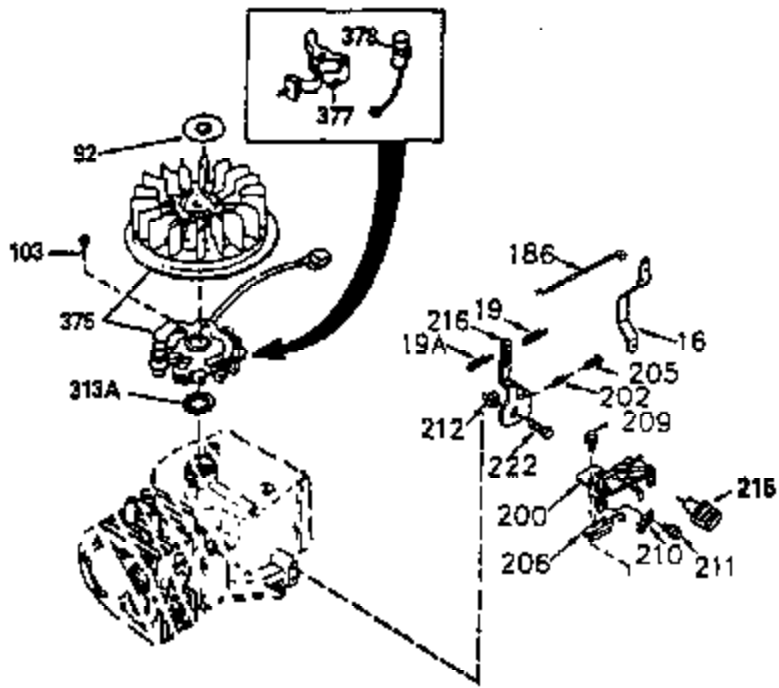

VIEW 4 OF 4
STANDARD POINT IGNITION