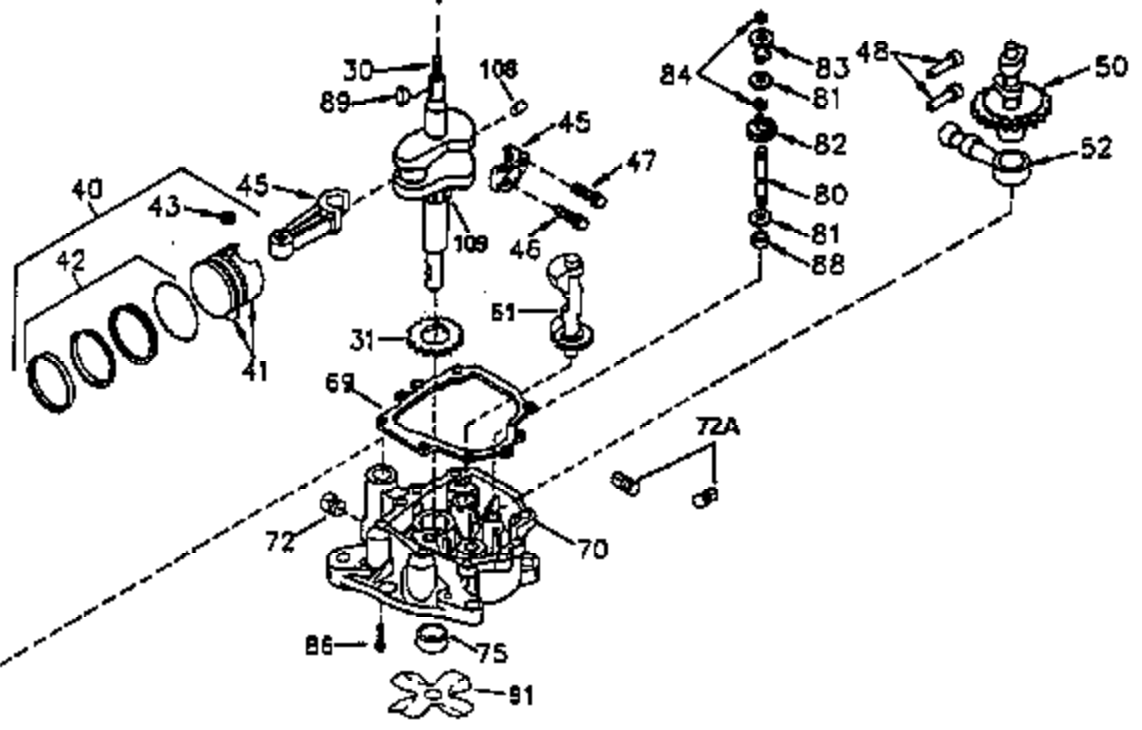

VIEW 2 OF 4

CONTINUED FROM PAGE 2

Ref #	Part Number	Qty	Description
30	35380A	1	Crankshaft
40	34552	1	Piston, Pin & Ring Set (Std.)
40	34553	1	Piston, Pin & Ring Set (.010" OS)
40	34554	1	Piston, Pin & Ring Set (.020" OS)
41	34329A	1	Piston & Pin Ass'y. (Std.) (Incl. 43)
41	34330A	1	Piston & Pin Ass'y. (.010" OS) (Incl. 43)
41	34331A	1	Piston & Pin Ass'y. (.020" OS) (Incl. 43)
42	34332	1	Ring Set (Std.)
42	34333	1	Ring Set (.010" OS)
42	34334	1	Ring Set (.020" OS)
43	27888	2	Piston Pin Retaining Ring
45	35373A	1	Connecting Rod Ass'y. (Incl. 46 & 47)
46	650908	1	Connecting Rod Bolt
47	650882	1	Connecting Rod Bolt
48	34034	2	Valve Lifter
50	35381	1	Camshaft (MCR)
52	31356	1	Oil Pump Ass'y.
64	30063	1	Screw, Torx T-30, 1/4-20 x 1/2"
69	35262	1	* Mounting Flange Gasket
70	35382A	1	Mounting Flange (Incl. 72,75,80 & 81)
72	31927	1	Oil Drain Plug
72A	28483	1	Oil Drain Plug
75	35319	1	Oil Seal
80	30668	1	Governor Shaft
81	30590A	2	Washer
82	35378	1	Governor Gear Ass'y. (Incl. 81)
83	30588A	1	Governor Spool
84	29193	2	Retaining Ring
86	650833	8	Screw, 1/4-20 x 1-3/16"
88	31707A	1	Spacer (Incl. 81)
89	32589	1	Flywheel Key
123	33261	1	Intake Pipe Brace
124	650738	3	Screw, 1/4-20 x 5/8"
178	29752	2	Nut & Lock Washer, 1/4-28
182	30088A	2	Screw, 1/4-28 x 1"
184	33263	1	* Carburetor To Intake Pipe Gasket
185	34926	1	Intake Pipe
223	650378	2	Screw, Torx T-30, 5/16-18 x 1-1/8"
224	27915A	1	* Intake Pipe Gasket
238	650834	2	Screw, 10-32 x 1-17/32"
239	33629	1	* Air Cleaner Gasket
240	35538B	1	Air Cleaner Body (Incl. 239)
245	35403	1	Air Cleaner Filter (Incl. 251A)
250	35961	1	Air Cleaner Cover
251A	650825	2	Nut & Lock Washer, 1/4-20
251	650886	2	Wing Nut, 1/4-20
290	30705	1	Fuel Line
292	26460	2	Fuel Line Clamp
305	35574	1	Oil Fill Tube
307	35499	1	"O" Ring
308	35437	1	Fill Tube Clip
310	35576	1	Dipstick
380	632677	1	Carburetor (Incl. 184)
400	36450	1	* Gasket Set (Incl. items marked PK in notes) Incl. part #'s 27272A (1), 27896A (2), 27915A (1), 29673 (1), 33263 (1), 33629 (1), 34698A (1), 35262 (1), 36448 (1)
420	730225	1	SAE 30 4-Cycle Engine Oil (Quart)