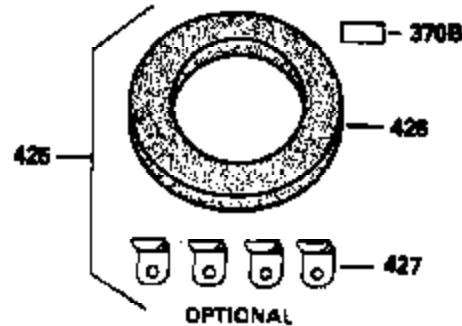

VIEW 3 of 4

Ref #	Part Number	Qty	Description
64	30063		Screw, Torx T-30, 1/4-20 x 1/2"
210	27793		Conduit Clip
211	28942		Screw, 10-32 x 3/8"
238	650834		Screw, 10-32 x 1-17/32"
245A	35404		Air Cleaner Filter
274	35865		Exhaust Gasket (use as required)
277	650729		Screw, 5/16-18 x 3-3/16"
398	590685		Rewind Starter & Cup Ass'y. (This assembly replaces 590633 starter. This assembly consists of a 590671 rewind starter and a 35965A starter cup.)
415	730130		Exh.Adapter Kit(Incl.274 & 277)(As Re q.)

ILLUSTRATION SHOWS TYPICAL PARTS ONLY. ORDER BY PART NUMBER. PARTS NOT LISTED ARE SUPPLIED BY OEM.

STANDARD POINT IGNITION

VIEW 4 of 4

MUFFLER (QUIET)
 (OPTIONAL)

OPTIONAL SPARK
 ARRESTOR

DEBRIS SCREEN KIT
 (OPTIONAL)