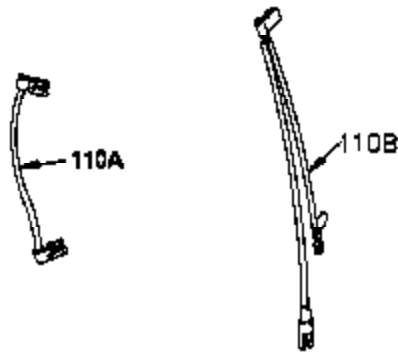

ILLUSTRATION SHOWS TYPICAL PARTS ONLY. ORDER BY PART NUMBER. PARTS NOT LISTED ARE SUPPLIED BY OEM.

VIEW 3 of 4

Ref #	Part Number	Qty	Description
64	30063		Screw, Torx T-30, 1/4-20 x 1/2"
210	27793		Conduit Clip
211	28942		Screw, 10-32 x 3/8"
238	650834		Screw, 10-32 x 1-17/32"
245A	35404		Air Cleaner Filter
274	35865		Exhaust Gasket (use as required)
277	650729		Screw, 5/16-18 x 3-3/16"
398	590685		Rewind Starter & Cup Ass'y. (This assembly replaces 590633 starter. This assembly consists of a 590671 rewind starter and a 35965A starter cup.)
415	730130		Exh.Adapter Kit(Incl.274 & 277)(As Re q.)