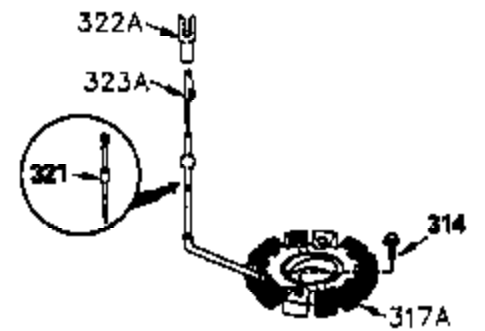

ILLUSTRATION SHOWS TYPICAL PARTS ONLY. ORDER BY PART NUMBER. PARTS NOT LISTED ARE SUPPLIED BY OEM.

VIEW 3 of 4

Ref #	Part Number	Qty	Description
64	30063		Screw, Torx T-30, 1/4-20 x 1/2"
210	27793		Conduit Clip
211	28942		Screw, 10-32 x 3/8"
238	650834		Screw, 10-32 x 1-17/32"
245A	35404		Air Cleaner Filter
274	35865		Exhaust Gasket (use as required)
277	650729		Screw, 5/16-18 x 3-3/16"
398	590685		Rewind Starter & Cup Ass'y. (This assembly replaces 590633 starter. This assembly consists of a 590671 rewind starter and a 35965A starter cup.)
415	730130		Exh.Adapter Kit(Incl.274 & 277)(As Re q.)