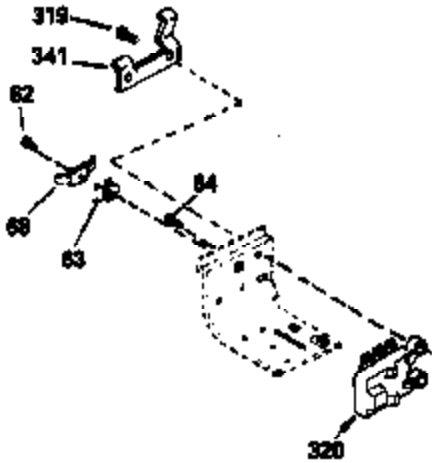

ILLUSTRATION SHOWS TYPICAL PARTS ONLY. ORDER BY PART NUMBER. PARTS NOT LISTED ARE SUPPLIED BY OEM.

VIEW 3 of 4

Ref #	Part Number	Qty	Description
64	30063		Screw, Torx T-30, 1/4-20 x 1/2"
210	27793		Conduit Clip
211	28942		Screw, 10-32 x 3/8"
238	650834		Screw, 10-32 x 1-17/32"
245A	35404		Air Cleaner Filter
274	35865		Exhaust Gasket (use as required)
277	650729		Screw, 5/16-18 x 3-3/16"
398	590685		Rewind Starter & Cup Ass'y. (This assembly replaces 590633 starter. This assembly consists of a 590671 rewind starter and a 35965A starter cup.)
415	730130		Exh.Adapter Kit(Incl.274 & 277)(As Re q.)