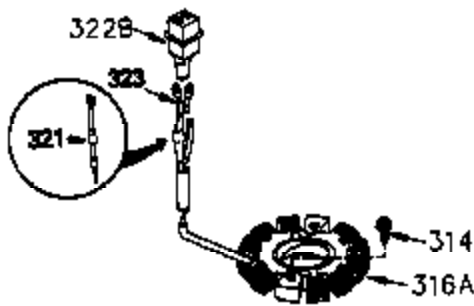

ILLUSTRATION SHOWS TYPICAL PARTS ONLY. ORDER BY PART NUMBER. PARTS NOT LISTED ARE SUPPLIED BY OEM.

VIEW 3 of 4

Ref #	Part Number	Qty	Description
64	30063		Screw, Torx T-30, 1/4-20 x 1/2"
210	27793		Conduit Clip
211	28942		Screw, 10-32 x 3/8"
238	650834		Screw, 10-32 x 1-17/32"
245A	35404		Air Cleaner Filter
274	35865		Exhaust Gasket (use as required)
277	650729		Screw, 5/16-18 x 3-3/16"
398	590685		Rewind Starter & Cup Ass'y. (This assembly replaces 590633 starter. This assembly consists of a 590671 rewind starter and a 35965A starter cup.)
415	730130		Exh.Adapter Kit(Incl.274 & 277)(As Re q.)