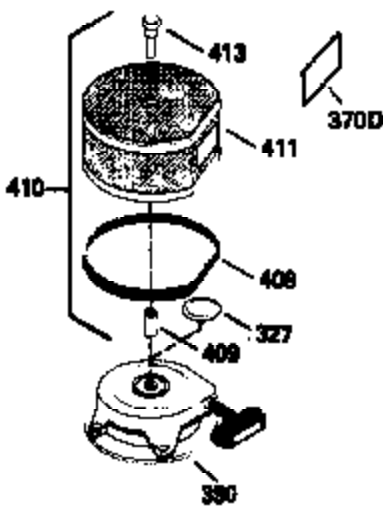

VIEW 3 of 4

Ref #	Part Number	Qty	Description
64	30063		Screw, Torx T-30, 1/4-20 x 1/2"
210	27793		Conduit Clip
211	28942		Screw, 10-32 x 3/8"
238	650834		Screw, 10-32 x 1-17/32"
245A	35404		Air Cleaner Filter
274	35865		Exhaust Gasket (use as required)
277	650729		Screw, 5/16-18 x 3-3/16"
398	590685		Rewind Starter & Cup Ass'y. (This assembly replaces 590633 starter. This assembly consists of a 590671 rewind starter and a 35965A starter cup.)
415	730130		Exh.Adapter Kit(Incl.274 & 277)(As Re q.)

ILLUSTRATION SHOWS TYPICAL PARTS ONLY. ORDER BY PART NUMBER. PARTS NOT LISTED ARE SUPPLIED BY OEM.

STANDARD POINT IGNITION

VIEW 4 of 4

MUFFLER (QUIET)
 (OPTIONAL)

OPTIONAL SPARK
 ARRESTOR

DEBRIS SCREEN KIT
 (OPTIONAL)