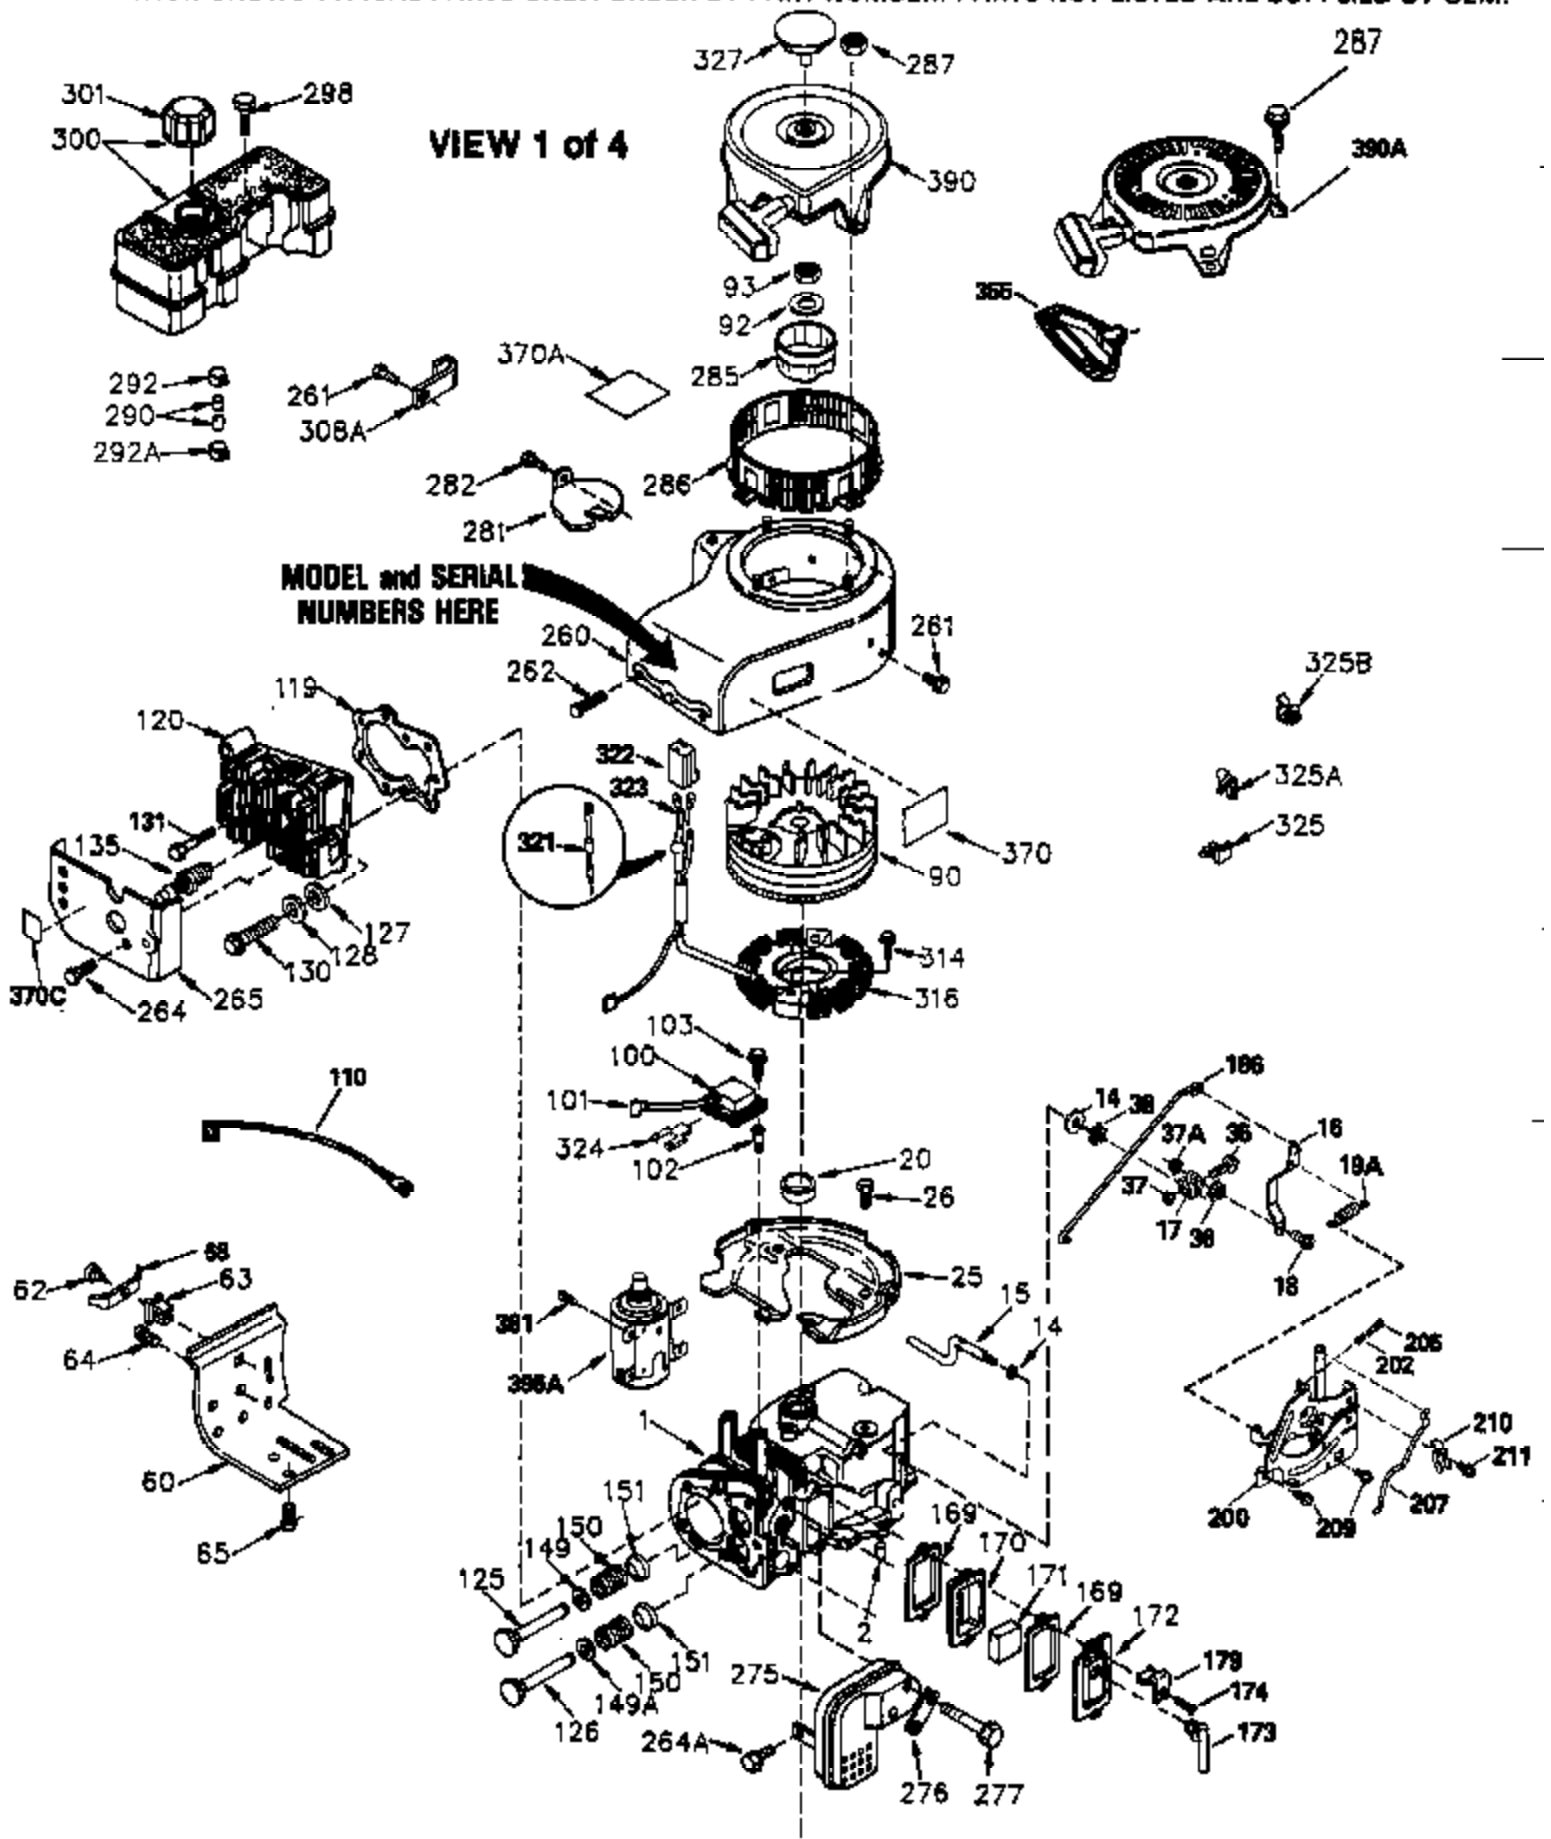

ILLUSTRATION SHOWS TYPICAL PARTS ONLY. ORDER BY PART NUMBER. PARTS NOT LISTED ARE SUPPLIED BY OEM.

Ref #	Part Number	Qty	Description
1	35383A		Cylinder (Incl. 2 & 20) (3-1/8" Bore)
2	27652		Dowel Pin
14	28277		Washer
15	35082		Governor Rod
16	32651		Governor Lever
17	31335		Governor Lever Clamp
18	650548		Screw, 8-32 x 5/16"
19A	35203		Extension Spring
20	35319		Oil Seal
25	35326		Blower Housing Baffle
26	650561		Screw, 1/4-20 x 5/8"
60	33273A		Blower Housing Extension
64	30063		Screw, Torx T-30, 1/4-20 x 1/2"
65	650128		Screw, 10-24 x 1/2"
90	611090		Flywheel
92	650880		Lock Washer
93	650881		Flywheel Nut, 5/8-18
100	35135		Solid State Ignition
101	610118		Spark Plug Cover (use as required)
102	650872		Solid State Mounting Stud
103	650814		Screw, Torx T-15, 10-24 x 1"
110	35182		Ground Wire
119	34041A		* Cylinder Head Gasket
120	34030A		Cylinder Head
125	27878A		Exhaust Valve (Std.) (Incl. 151)
125	27880A		Exhaust Valve (1/32" OS) (Incl. 151)
126	34035		Intake Valve (Std.) (Incl. 151)
126	34036		Intake Valve (1/32" OS) (Incl. 151)
127	650691		Washer (Do not use with 6021A screw)
128	650690		Belleville Washer
130	650694A		Screw, 5/16-18 x 2"
131	6021A		Screw, 5/16-18 x 1-1/2" (Do not use w /650691)
135	33636		Resistor Spark Plug (RJ17LM)
149	27882		Valve Spring Cap (Exhaust)
149A	35862		Valve Spring Cap (Intake)
150	27881		Valve Spring
151	32581		Valve Spring Keeper
169	27896A		* Valve Cover Gasket
170	28423		Breather Body
171	28424		Breather Element
172	28425		Valve Cover
173	35350		Breather Tube
174	650128		Screw, 10-24 x 1/2"
186	33860		Governor Link
200	35201		Control Bracket
202	33802		Compression Spring
205	650777		Screw, 6-32 x 21/32"
209	30200		Screw, 10-24 x 9/16"
210	27793		Conduit Clip
211	28942		Screw, 10-32 x 3/8"
238	650834		Screw, 10-32 x 1-17/32"
245A	35404		Air Cleaner Filter
260	33635C		Blower Housing (For electric starter) NOTE: Replacement hardware may differ when servicing starter assy. or blower housing. Refer to Service Bulletin 508.
261	650788		Screw, 5/16-18 x 3/4"
262	29747B		Screw, Torx T-40, 5/16-24 x 21/32"