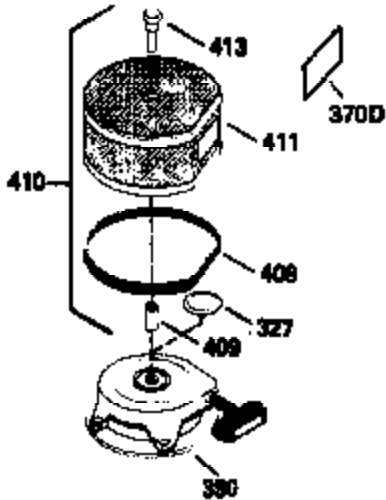

ILLUSTRATION SHOWS TYPICAL PARTS ONLY. ORDER BY PART NUMBER. PARTS NOT LISTED ARE SUPPLIED BY OEM.

VIEW 3 of 4

Ref #	Part Number	Qty	Description
28	30322	1	Lock Nut, 8-32
62	650760	1	Screw, 8-32 x 3/8"
63	28545	1	Grommet
64	30063	1	Screw, Torx T-30, 1/4-20 x 1/2"
68	33356	1	Ground Terminal
203	36208	1	Compression Spring
204	650960	1	Screw, 6-32 x 1-1/8"
210	27793	1	Conduit Clip
211	28942	1	Screw, 10-32 x 3/8"
238	650834	2	Screw, 10-32 x 1-17/32"
245A	35404	1	Air Cleaner Filter
277	650729	2	Screw, 5/16-18 x 3-3/16"

ILLUSTRATION SHOWS TYPICAL PARTS ONLY. ORDER BY PART NUMBER. PARTS NOT LISTED ARE SUPPLIED BY OEM.

STANDARD POINT IGNITION

VIEW 4 of 4

MUFFLER (QUIET)  
 (OPTIONAL)

OPTIONAL SPARK  
 ARRESTOR

DEBRIS SCREEN KIT  
 (OPTIONAL)

Ref #	Part Number	Qty	Description
	16 32651	1	Governor Lever
	19A 35988	1	Extension Spring
	28 30322	1	Lock Nut, 8-32
	92 650880	1	Lock Washer
	93 650881	1	Flywheel Nut
	103 650814	2	Screw, Torx T-15, 10-24 x 1"
	186 33860	1	Governor Link
	200 35956	1	Control Bracket (Incl. 203 & 204)
	203 36208	1	Compression Spring
	204 650960	1	Screw, 6-32 x 1-1/8"
	209 650902	2	Screw, 10-32 x 7/16"
	210 27793	1	Conduit Clip
	211 28942	1	Screw, 10-32 x 3/8"
	238 650834	2	Screw, 10-32 x 1-17/32"
	245A 35404	1	Air Cleaner Filter
	260 33635C	1	Blower Housing
	261 650788	2	Screw, 5/16-18 x 3/4"
	262 29747B	2	Screw, Torx T-40, 5/16-24 x 21/32"
	277 650729	2	Screw, 5/16-18 x 3-3/16"
	286 35446	1	Starter Screen
	287 29752	4	Nut & Lockwasher, 1/4-28
	327 35392	1	Starter Plug
	370B 35274	1	Instruction Decal
	390 590671	1	Rewind Starter