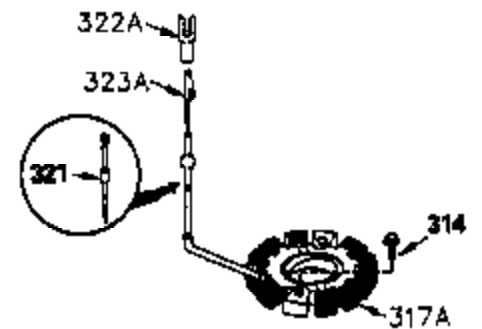

ILLUSTRATION SHOWS TYPICAL PARTS ONLY. ORDER BY PART NUMBER. PARTS NOT LISTED ARE SUPPLIED BY OEM.

VIEW 3 of 4

Ref #	Part Number	Qty	Description
28	30322	1	Lock Nut, 8-32
62	650760	1	Screw, 8-32 x 3/8"
63	28545	1	Grommet
64	30063	1	Screw, Torx T-30, 1/4-20 x 1/2"
68	33356	1	Ground Terminal
203	36208	1	Compression Spring
204	650960	1	Screw, 6-32 x 1-1/8"
210	27793	1	Conduit Clip
211	28942	1	Screw, 10-32 x 3/8"
238	650834	2	Screw, 10-32 x 1-17/32"
245A	35404	1	Air Cleaner Filter
277	650729	2	Screw, 5/16-18 x 3-3/16"