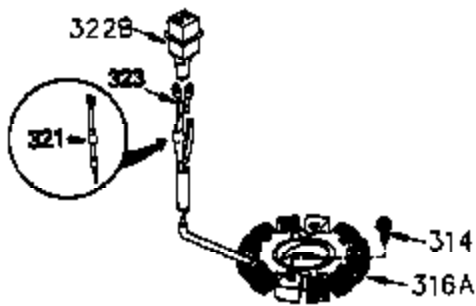

ILLUSTRATION SHOWS TYPICAL PARTS ONLY. ORDER BY PART NUMBER. PARTS NOT LISTED ARE SUPPLIED BY OEM.

VIEW 3 of 4

Ref #	Part Number	Qty	Description
28	30322	1	Lock Nut, 8-32
62	650760	1	Screw, 8-32 x 3/8"
63	28545	1	Grommet
64	30063	1	Screw, Torx T-30, 1/4-20 x 1/2"
68	33356	1	Ground Terminal
203	36208	1	Compression Spring
204	650960	1	Screw, 6-32 x 1-1/8"
210	27793	1	Conduit Clip
211	28942	1	Screw, 10-32 x 3/8"
238	650834	2	Screw, 10-32 x 1-17/32"
245A	35404	1	Air Cleaner Filter
277	650729	2	Screw, 5/16-18 x 3-3/16"