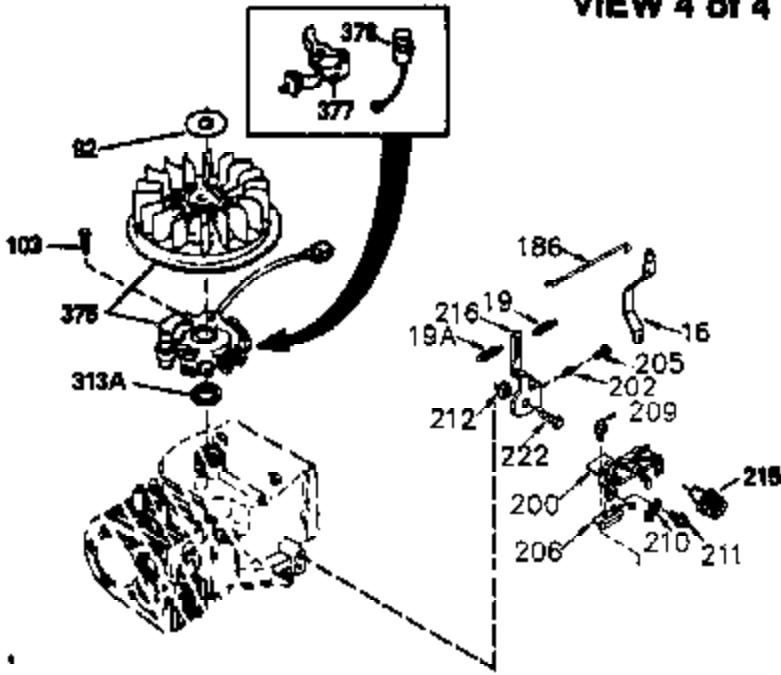

ILLUSTRATION SHOWS TYPICAL PARTS ONLY. ORDER BY PART NUMBER. PARTS NOT LISTED ARE SUPPLIED BY OEM.

STANDARD POINT IGNITION

VIEW 4 of 4