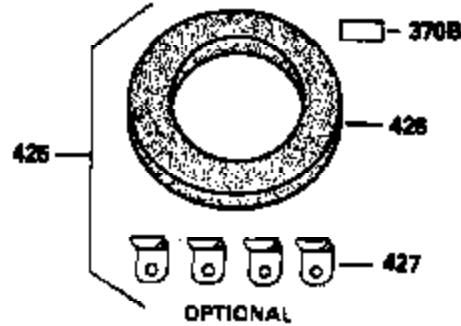

ILLUSTRATION SHOWS TYPICAL PARTS ONLY. ORDER BY PART NUMBER. PARTS NOT LISTED ARE SUPPLIED BY OEM.

VIEW 3 of 4

Ref #	Part Number	Qty	Description
28	30322	1	Lock Nut, 8-32
62	650760	1	Screw, 8-32 x 3/8"
63	28545	1	Grommet
64	30063	1	Screw, Torx T-30, 1/4-20 x 1/2"
68	33356	1	Ground Terminal
203	36208	1	Compression Spring
204	650960	1	Screw, 6-32 x 1-1/8"
210	27793	1	Conduit Clip
211	28942	1	Screw, 10-32 x 3/8"
238	650834	2	Screw, 10-32 x 1-17/32"
245A	35404	1	Air Cleaner Filter
277	650729	2	Screw, 5/16-18 x 3-3/16"

ILLUSTRATION SHOWS TYPICAL PARTS ONLY. ORDER BY PART NUMBER. PARTS NOT LISTED ARE SUPPLIED BY OEM.

STANDARD POINT IGNITION

VIEW 4 of 4

MUFFLER (QUIET)  
 (OPTIONAL)

OPTIONAL SPARK  
 ARRESTOR

DEBRIS SCREEN KIT  
 (OPTIONAL)

Ref #	Part Number	Qty	Description
	16 32651	1	Governor Lever
	19A 35988	1	Extension Spring
	28 30322	1	Lock Nut, 8-32
	92 650880	1	Lock Washer
	93 650881	1	Flywheel Nut
	103 650814	2	Screw, Torx T-15, 10-24 x 1"
	186 33860	1	Governor Link
	200 35956	1	Control Bracket (Incl. 203 & 204)
	203 36208	1	Compression Spring
	204 650960	1	Screw, 6-32 x 1-1/8"
	209 650902	2	Screw, 10-32 x 7/16"
	210 27793	1	Conduit Clip
	211 28942	1	Screw, 10-32 x 3/8"
	238 650834	2	Screw, 10-32 x 1-17/32"
	245A 35404	1	Air Cleaner Filter
	260 33635C	1	Blower Housing
	261 650788	2	Screw, 5/16-18 x 3/4"
	262 29747B	2	Screw, Torx T-40, 5/16-24 x 21/32"
	277 650729	2	Screw, 5/16-18 x 3-3/16"
	286 35446	1	Starter Screen
	287 29752	4	Nut & Lockwasher, 1/4-28
	327 35392	1	Starter Plug
	370B 35274	1	Instruction Decal
	390 590671	1	Rewind Starter