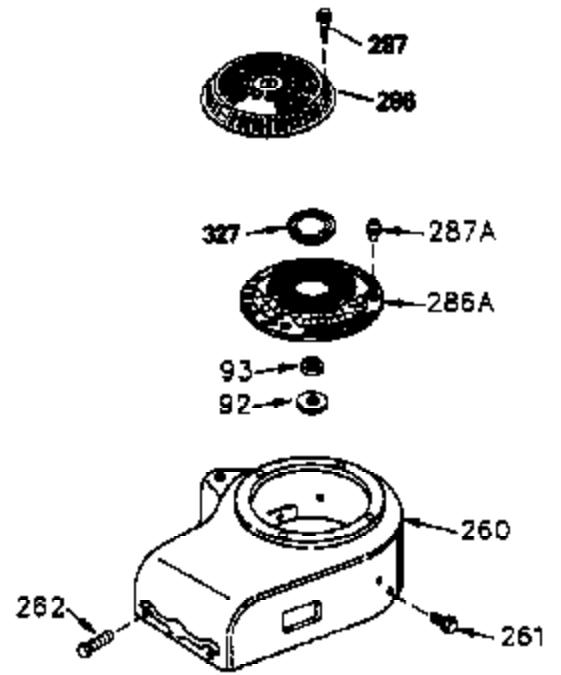

ILLUSTRATION SHOWS TYPICAL PARTS ONLY. ORDER BY PART NUMBER. PARTS NOT LISTED ARE SUPPLIED BY OEM.

STANDARD POINT IGNITION

VIEW 4 of 4