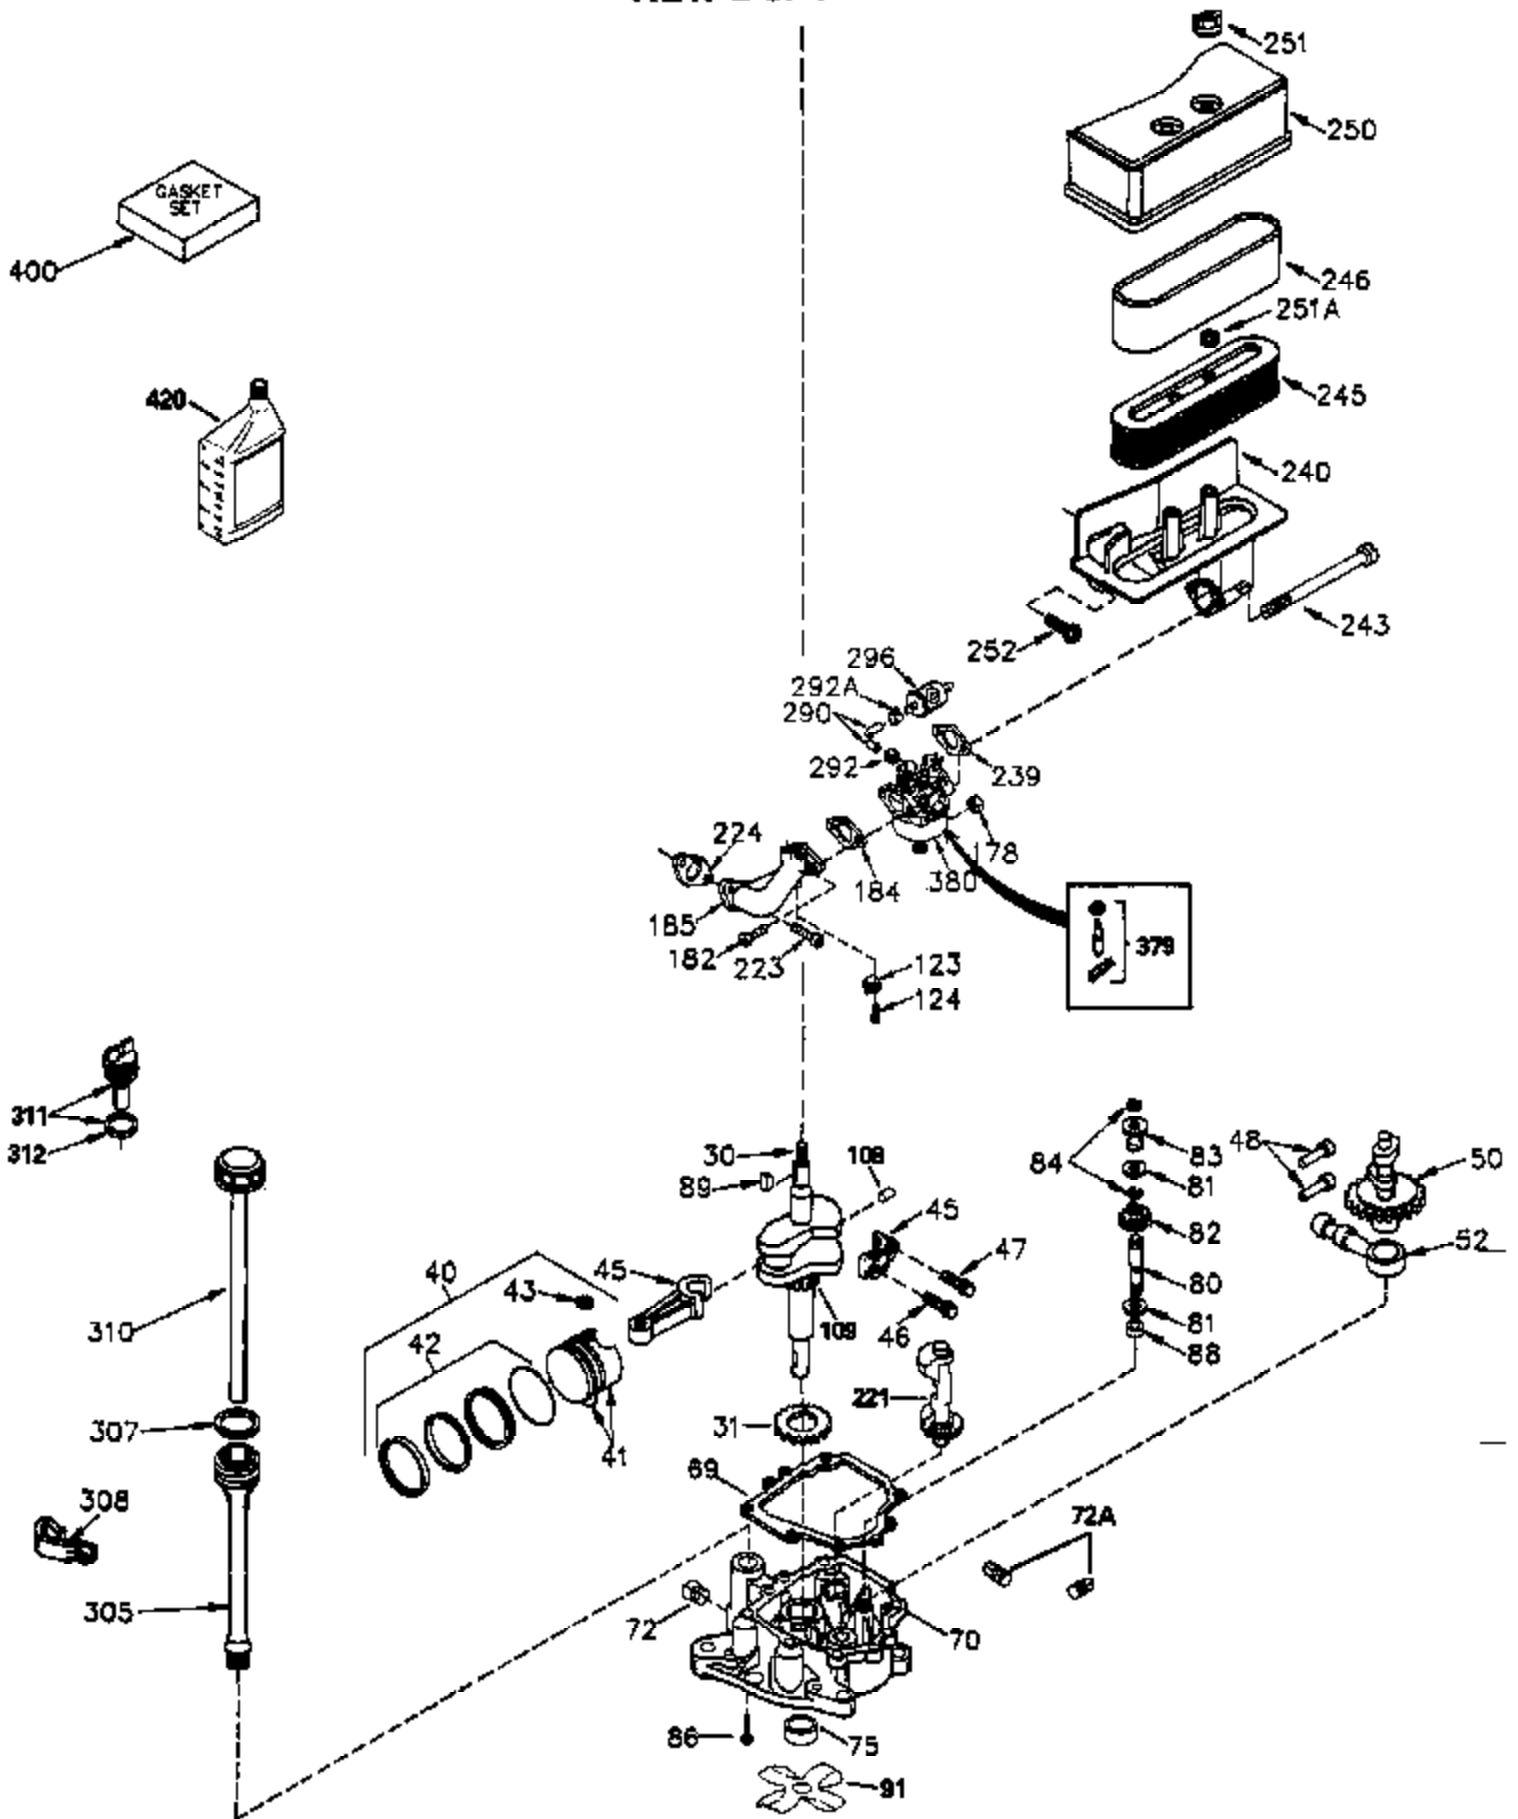

ILLUSTRATION SHOWS TYPICAL PARTS ONLY. ORDER BY PART NUMBER. PARTS NOT LISTED ARE SUPPLIED BY OEM.

VIEW 2 of 4

Ref #	Part Number	Qty	Description
28	30322	1	Lock Nut, 8-32
30	35380A	1	Crankshaft
40	34552	1	Piston, Pin & Ring Set (Std.)
40	34553	1	Piston, Pin & Ring Set (.010" OS)
40	34554	1	Piston, Pin & Ring Set (.020" OS)
41	34329A	1	Piston & Pin Ass'y. (Std.) (Incl. 43)
41	34330A	1	Piston & Pin Ass'y. (.010" OS) (Incl. 43)
41	34331A	1	Piston & Pin Ass'y. (.020" OS) (Incl. 43)
42	34332	1	Ring Set (Std.)
42	34333	1	Ring Set (.010" OS)
42	34334	1	Ring Set (.020" OS)
43	27888	2	Piston Pin Retaining Ring
45	35373A	1	Connecting Rod Ass'y. (Incl. 46 & 47)
46	650908	1	Connecting Rod Bolt
47	650882	1	Connecting Rod Bolt
48	34034	2	Valve Lifter
50	35381	1	Camshaft (MCR)
52	31356	1	Oil Pump Ass'y.
69	35262	1	* Mounting Flange Gasket
70	35382A	1	Mounting Flange (Incl. 72,75,80 & 81)
72	31927	1	Oil Drain Plug
75	35319	1	Oil Seal
80	30668	1	Governor Shaft
81	30590A	2	Washer
82	35378	1	Governor Gear Ass'y. (Incl. 81)
83	30588A	1	Governor Spool
84	29193	2	Retaining Ring
86	650833	8	Screw, 1/4-20 x 1-3/16"
88	31707A	1	Spacer (Incl. 81)
89	32589	1	Flywheel Key
123	33261	1	Intake Pipe Brace
124	650738	3	Screw, 1/4-20 x 5/8"
178	29752	2	Nut & Lock Washer, 1/4-28
182	30088A	2	Screw, 1/4-28 x 1"
184	33263	1	* Carburetor To Intake Pipe Gasket
185	34926	1	Intake Pipe
203	36208	1	Compression Spring
204	650960	1	Screw, 6-32 x 1-1/8"
223	650378	2	Screw, Torx T-30, 5/16-18 x 1-1/8"
224	27915A	1	* Intake Pipe Gasket
238	650834	2	Screw, 10-32 x 1-17/32"
239	33629	1	* Air Cleaner Gasket
240	35538B	1	Air Cleaner Body (Incl. 239)
245	35403	1	Air Cleaner Filter (Incl. 251A)
245A	35404	1	Air Cleaner Filter
250	35961	1	Air Cleaner Cover
251A	650825	2	Nut & Lock Washer, 1/4-20
251	650886	2	Wing Nut, 1/4-20
290	30705	1	Fuel Line
292	26460	2	Fuel Line Clamp
305	35574	1	Oil Fill Tube
307	35499	1	"O" Ring
308	35437	1	Fill Tube Clip
310	35576	1	Dipstick
380	632677	1	Carburetor (Incl. 184)