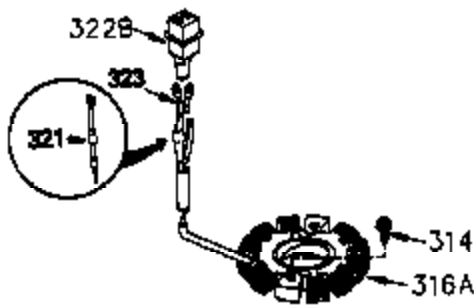

ILLUSTRATION SHOWS TYPICAL PARTS ONLY. ORDER BY PART NUMBER. PARTS NOT LISTED ARE SUPPLIED BY OEM.

VIEW 3 of 4

Ref #	Part Number	Qty	Description
28	30322	1	Lock Nut, 8-32
62	650760	1	Screw, 8-32 x 3/8"
63	28545	1	Grommet
64	30063	1	Screw, Torx T-30, 1/4-20 x 1/2"
68	33356	1	Ground Terminal
203	36208	1	Compression Spring
204	650960	1	Screw, 6-32 x 1-1/8"
210	27793	1	Conduit Clip
211	28942	1	Screw, 10-32 x 3/8"
238	650834	2	Screw, 10-32 x 1-17/32"
245A	35404	1	Air Cleaner Filter
277	650729	2	Screw, 5/16-18 x 3-3/16"
314	650873	2	Screw, 1/4-20 x 3/4"
315	611097	1	Alternator Coil (7 Amp)(Incl. 322,322 A&323)
319	650874	2	Screw, 10-32 x 15/32"
320	611098	1	Regulator
322A	610824	1	Connector Body
323	610922	1	Terminal