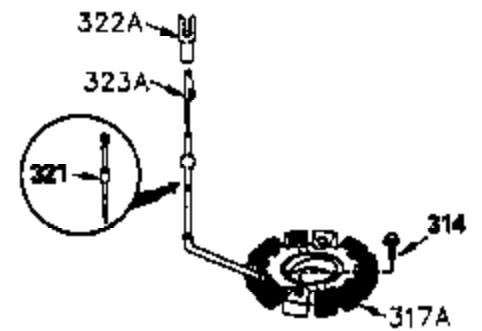

ILLUSTRATION SHOWS TYPICAL PARTS ONLY. ORDER BY PART NUMBER. PARTS NOT LISTED ARE SUPPLIED BY OEM.

VIEW 3 of 4

Ref #	Part Number	Qty	Description
28	30322	1	Lock Nut, 8-32
62	650760	1	Screw, 8-32 x 3/8"
63	28545	1	Grommet
64	30063	1	Screw, Torx T-30, 1/4-20 x 1/2"
68	33356	1	Ground Terminal
203	36208	1	Compression Spring
204	650960	1	Screw, 6-32 x 1-1/8"
210	27793	1	Conduit Clip
211	28942	1	Screw, 10-32 x 3/8"
238	650834	2	Screw, 10-32 x 1-17/32"
245A	35404	1	Air Cleaner Filter
277	650729	2	Screw, 5/16-18 x 3-3/16"
314	650873	2	Screw, 1/4-20 x 3/4"
315	611097	1	Alternator Coil (7 Amp)(Incl. 322,322 A&323)
319	650874	2	Screw, 10-32 x 15/32"
320	611098	1	Regulator
322A	610824	1	Connector Body
323	610922	1	Terminal