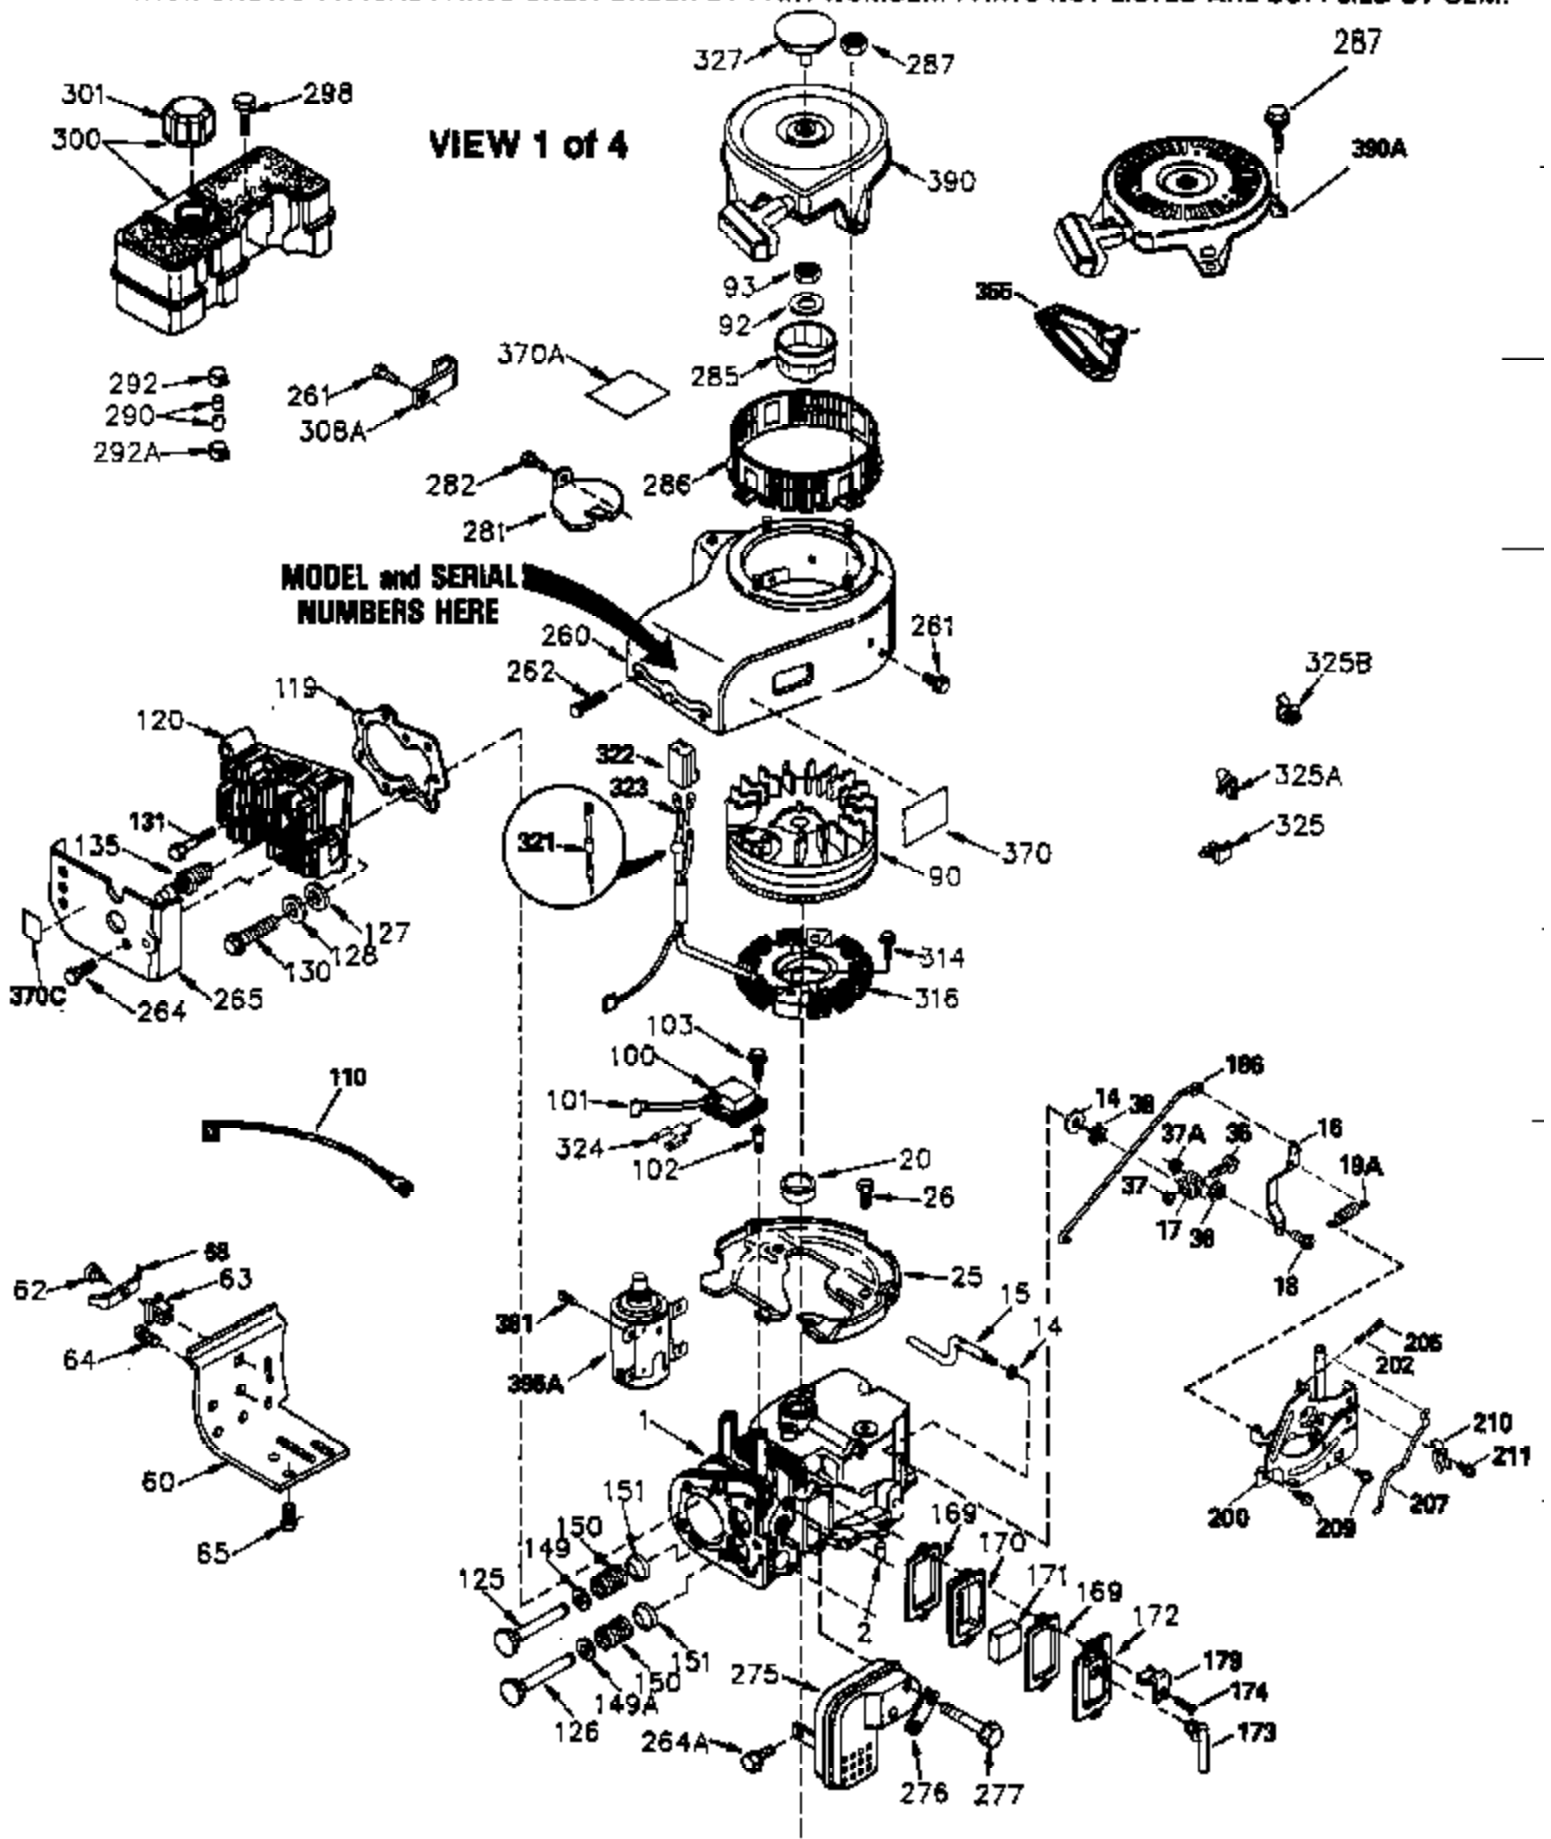

ILLUSTRATION SHOWS TYPICAL PARTS ONLY. ORDER BY PART NUMBER. PARTS NOT LISTED ARE SUPPLIED BY OEM.

Ref #	Part Number	Qty	Description
1	35383A	1	Cylinder (Incl. 2 & 20)
2	27652	2	Dowel Pin
14	28277	2	Washer
15	35082	1	Governor Rod
16	32651	1	Governor Lever
17	29916	1	Governor Lever Clamp
18	650548	1	Screw, 8-32 x 5/16"
19A	35988	1	Extension Spring
20	35319	1	Oil Seal
25	35326	1	Blower Housing Baffle
26	650561	2	Screw, 1/4-20 x 5/8"
28	30322	1	Lock Nut, 8-32
35	29826	1	Screw, 10-32 x 3/4"
36	29918	1	Lock Washer
37	29216	1	Lock Nut, 10-32
38	29642	1	Retaining Ring
60	33273A	1	Blower Housing Extension
62	650760	1	Screw, 8-32 x 3/8"
63	28545	1	Grommet
64	30063	1	Screw, Torx T-30, 1/4-20 x 1/2"
65	650128	1	Screw, 10-24 x 1/2"
68	33356	1	Ground Terminal
90	611094	1	Flywheel
92	650880	1	Lock Washer
93	650881	1	Flywheel Nut
100	35135	1	Solid State Ignition
101	610118	1	Spark Plug Cover
102	650872	2	Solid State Mounting Stud
103	650814	2	Screw, Torx T-15, 10-24 x 1"
110	35349	1	Ground Wire
119	34041A	1	* Cylinder Head Gasket
120	34030A	1	Cylinder Head
125	27878A	1	Exhaust Valve (Std.) (Incl. 151)
125	27880A	1	Exhaust Valve (1/32" OS) (Incl. 151)
126	34035	1	Intake Valve (Std.) (Incl. 151)
126	34036	1	Intake Valve (1/32" OS) (Incl. 151)
127	650691	9	Washer
128	650690	9	Belleville Washer
130	650694A	9	Screw, 5/16-18 x 2"
135	33636	1	Resistor Spark Plug (RJ17LM)
149	27882	1	Valve Spring Cap
149A	35862	1	Valve Spring Cap
150	27881	2	Valve Spring
151	32581	2	Valve Spring Keeper
169	27896A	2	* Valve Cover Gasket
170	28423	1	Breather Body
171	28424	1	Breather Element
172	28425	1	Valve Cover
173	35350	1	Breather Tube
174	650128	2	Screw, 10-24 x 1/2"
186	33860	1	Governor Link
200	35956	1	Control Bracket (Incl. 203 & 204)
203	36208	1	Compression Spring
204	650960	1	Screw, 6-32 x 1-1/8"
207	35989	1	Throttle Link
209	650902	2	Screw, 10-32 x 7/16"
210	27793	1	Conduit Clip
211	28942	1	Screw, 10-32 x 3/8"