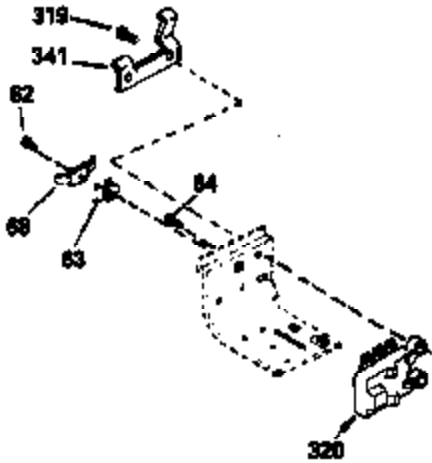

ILLUSTRATION SHOWS TYPICAL PARTS ONLY. ORDER BY PART NUMBER. PARTS NOT LISTED ARE SUPPLIED BY OEM.

VIEW 3 of 4

Ref #	Part Number	Qty	Description
28	30322	1	Lock Nut, 8-32
62	650760	1	Screw, 8-32 x 3/8"
63	28545	1	Grommet
64	30063	1	Screw, Torx T-30, 1/4-20 x 1/2"
68	33356	1	Ground Terminal
203	36208	1	Compression Spring
204	650960	1	Screw, 6-32 x 1-1/8"
210	27793	1	Conduit Clip
211	28942	1	Screw, 10-32 x 3/8"
238	650834	2	Screw, 10-32 x 1-17/32"
245A	35404	1	Air Cleaner Filter
277	650729	2	Screw, 5/16-18 x 3-3/16"
314	650873	2	Screw, 1/4-20 x 3/4"
315	611097	1	Alternator Coil (7 Amp)(Incl. 322,322 A&323)
319	650874	2	Screw, 10-32 x 15/32"
320	611098	1	Regulator
322A	610824	1	Connector Body
323	610922	1	Terminal