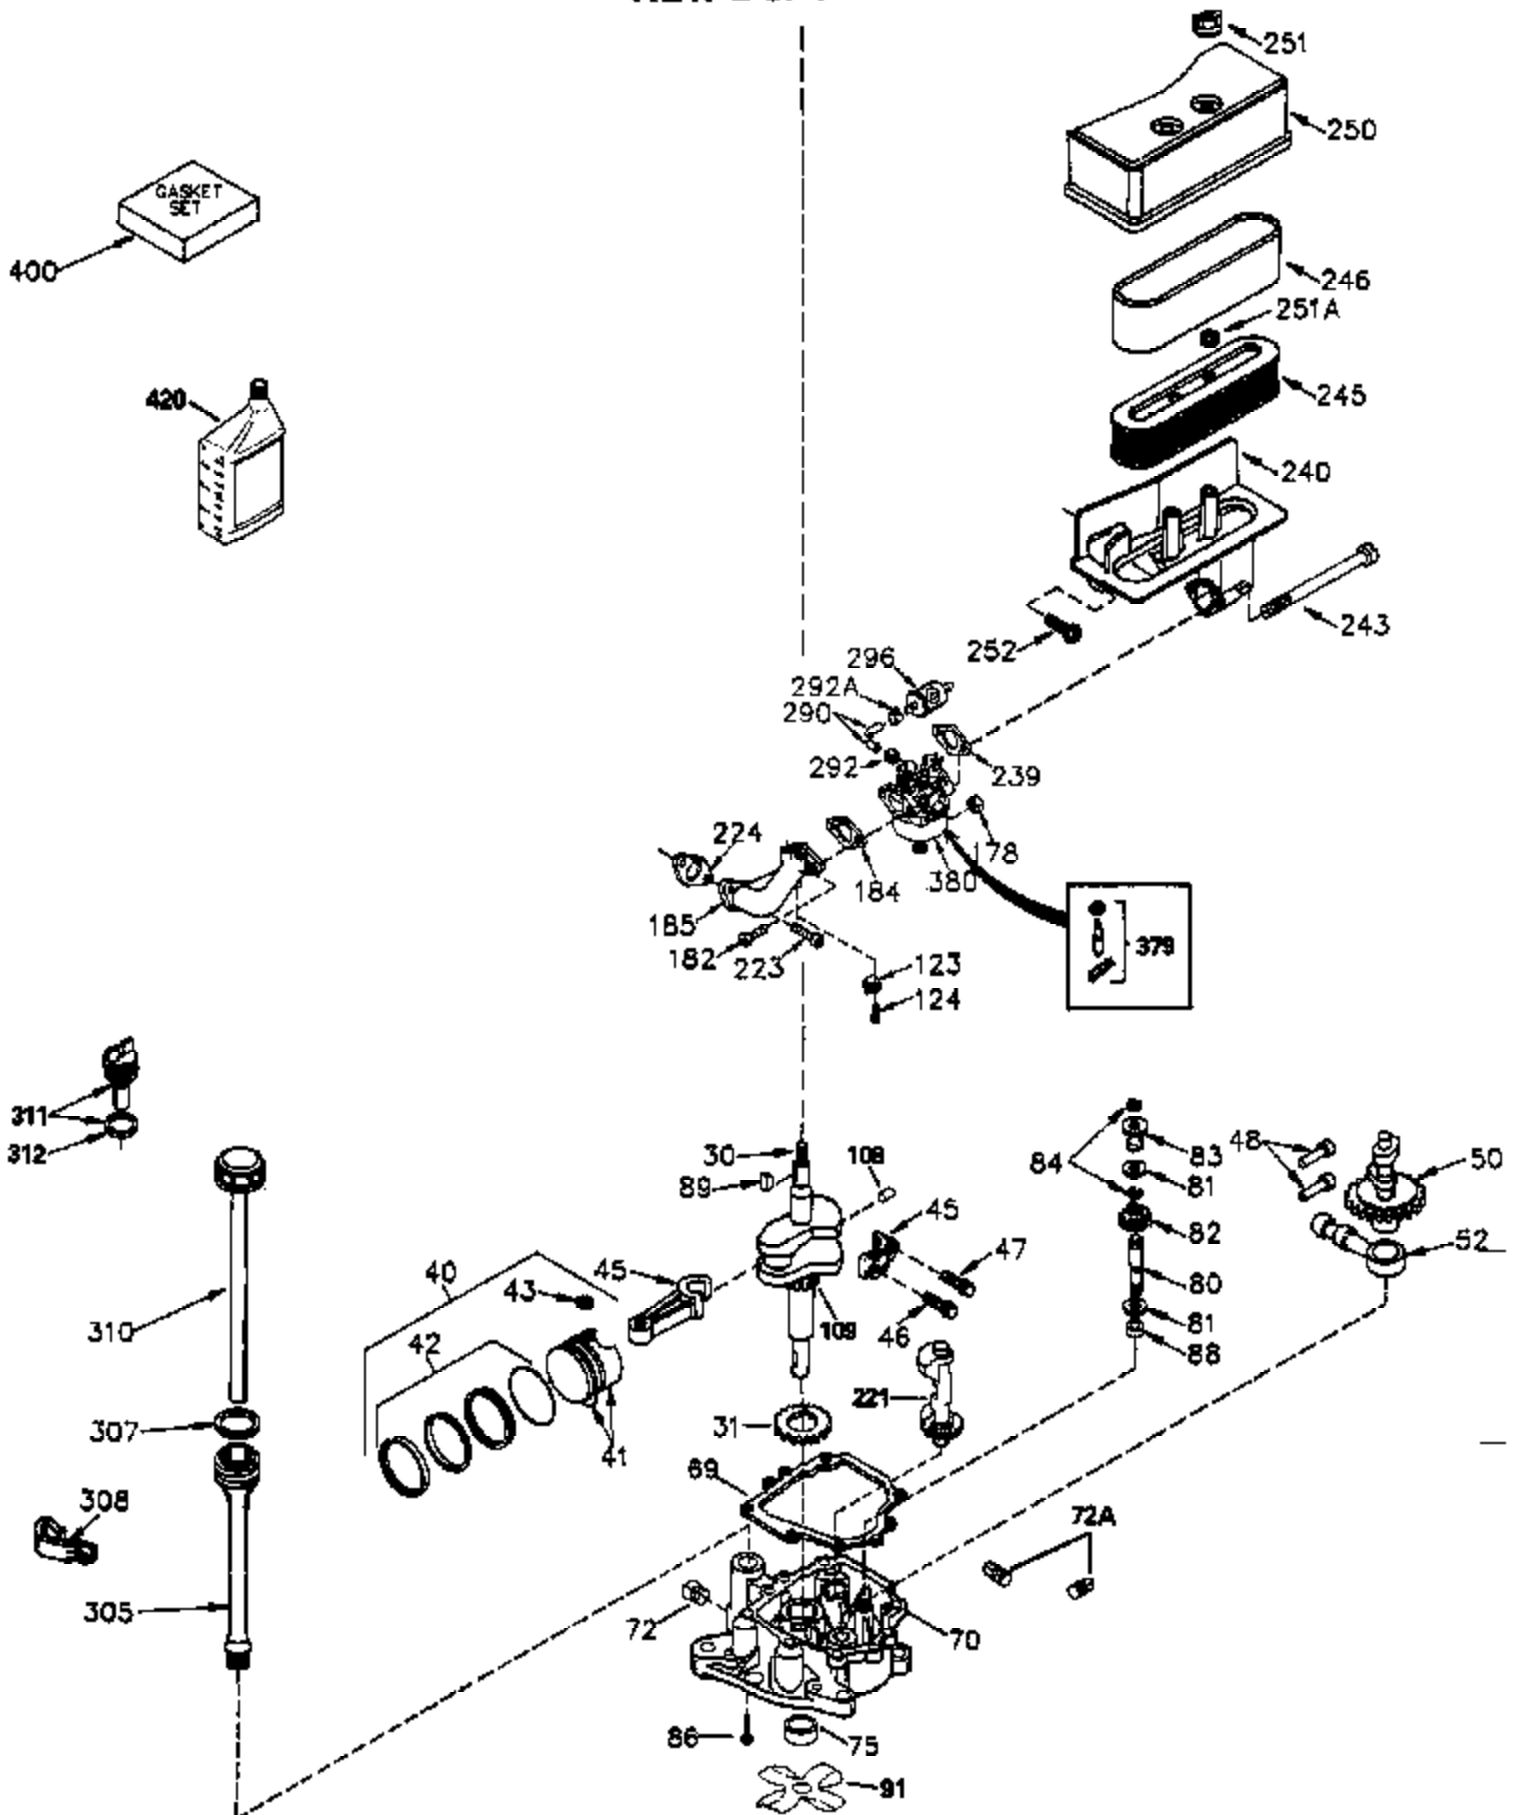

ILLUSTRATION SHOWS TYPICAL PARTS ONLY. ORDER BY PART NUMBER. PARTS NOT LISTED ARE SUPPLIED BY OEM.

VIEW 2 of 4

Ref #	Part Number	Qty	Description
28	30322	1	Lock Nut, 8-32
30	35388B	1	Crankshaft
40	34552	1	Piston, Pin & Ring Set (Std.)
40	34553	1	Piston, Pin & Ring Set (.010" OS)
40	34554	1	Piston, Pin & Ring Set (.020" OS)
41	34329A	1	Piston & Pin Ass'y. (Std.) (Incl. 43)
41	34330A	1	Piston & Pin Ass'y. (.010" OS) (Incl. 43)
41	34331A	1	Piston & Pin Ass'y. (.020" OS) (Incl. 43)
42	34332	1	Ring Set (Std.)
42	34333	1	Ring Set (.010" OS)
42	34334	1	Ring Set (.020" OS)
43	27888	2	Piston Pin Retaining Ring
45	35373A	1	Connecting Rod Ass'y. (Incl. 46 & 47)
46	650908	1	Connecting Rod Bolt
47	650882	1	Connecting Rod Bolt
48	34034	2	Valve Lifter
50	35381	1	Camshaft (MCR)
52	31356	1	Oil Pump Ass'y.
69	35262	1	* Mounting Flange Gasket
70	35382A	1	Mounting Flange (Incl. 72,75,80 & 81)
72	31927	1	Oil Drain Plug
75	35319	1	Oil Seal
80	30668	1	Governor Shaft
81	30590A	2	Washer
82	35378	1	Governor Gear Ass'y. (Incl. 81)
83	30588A	1	Governor Spool
84	29193	2	Retaining Ring
86	650833	8	Screw, 1/4-20 x 1-3/16"
88	31707A	1	Spacer (Incl. 81)
89	32589	1	Flywheel Key
123	33261	1	Intake Pipe Brace
124	650738	1	Screw, 1/4-20 x 5/8"
178	29752	2	Nut & Lock Washer, 1/4-28
182	30088A	2	Screw, 1/4-28 x 1"
184	33263	1	* Carburetor To Intake Pipe Gasket
185	34926	1	Intake Pipe
223	650378	2	Screw, Torx T-30, 5/16-18 x 1-1/8"
224	27915A	1	* Intake Pipe Gasket
238	650834	2	Screw, 10-32 x 1-17/32"
239	33629	1	* Air Cleaner Gasket
240	35538A	1	Air Cleaner Body (Incl. 239)
245	35403	1	Air Cleaner Filter (Incl. 251A)
245A	35404	1	Air Cleaner Filter
250	35405	1	Air Cleaner Cover
251A	650825	2	Nut & Lock Washer, 1/4-20
251	650886	2	Wing Nut, 1/4-20
252	650887	1	Screw, 1/4-20 x 1"
290	30705	1	Fuel Line
292	26460	2	Fuel Line Clamp
305	35574	1	Oil Fill Tube
307	35499	1	"O" Ring
308	35437	1	Fill Tube Clip
310	35576	1	Dipstick
315	611104	1	Alternator Coil (Incl. 321, 322 & 323 )
380	632238	1	Carburetor (Incl. 184)