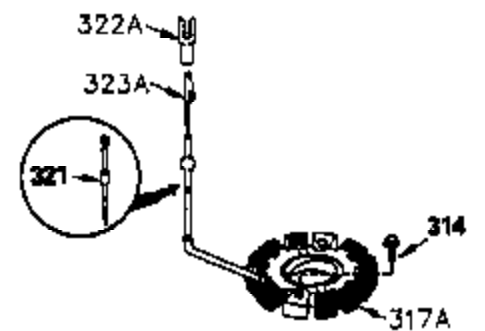

ILLUSTRATION SHOWS TYPICAL PARTS ONLY. ORDER BY PART NUMBER. PARTS NOT LISTED ARE SUPPLIED BY OEM.

VIEW 3 of 4

Ref #	Part Number	Qty	Description
28	30322	1	Lock Nut, 8-32
62	650760	1	Screw, 8-32 x 3/8"
63	28545	1	Grommet
64	30063	1	Screw, Torx T-30, 1/4-20 x 1/2"
68	33356	1	Terminal
110A	35349	1	Ground Wire
210	27793	1	Conduit Clip
211	28942	1	Screw, 10-32 x 3/8"
238	650834	2	Screw, 10-32 x 1-17/32"
245A	35404	1	Air Cleaner Filter
277	650729	2	Screw, 5/16-18 x 3-3/16"
314	650873	2	Screw, 1/4-20 x 3/4"
315	611104	1	Alternator Coil (Incl. 321, 322 & 323)
321	611161	1	Diode
322A	611139	1	Connector Body
323	611118	1	Terminal
323A	611140	2	Terminal