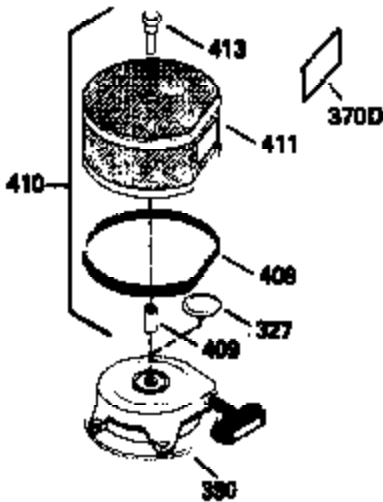

ILLUSTRATION SHOWS TYPICAL PARTS ONLY. ORDER BY PART NUMBER. PARTS NOT LISTED ARE SUPPLIED BY OEM.

VIEW 3 of 4

Ref #	Part Number	Qty	Description
28	30322	1	Lock Nut, 8-32
62	650760	1	Screw, 8-32 x 3/8"
63	28545	1	Grommet
64	30063	1	Screw, Torx T-30, 1/4-20 x 1/2"
68	33356	1	Terminal
110A	35349	1	Ground Wire
210	27793	1	Conduit Clip
211	28942	1	Screw, 10-32 x 3/8"
238	650834	2	Screw, 10-32 x 1-17/32"
245A	35404	1	Air Cleaner Filter
277	650729	2	Screw, 5/16-18 x 3-3/16"
314	650873	2	Screw, 1/4-20 x 3/4"
315	611104	1	Alternator Coil (Incl. 321, 322 & 323 )
321	611161	1	Diode
322A	611139	1	Connector Body
323	611118	1	Terminal
323A	611140	2	Terminal

ILLUSTRATION SHOWS TYPICAL PARTS ONLY. ORDER BY PART NUMBER. PARTS NOT LISTED ARE SUPPLIED BY OEM.

STANDARD POINT IGNITION

VIEW 4 of 4

MUFFLER (QUIET)  
 (OPTIONAL)

OPTIONAL SPARK  
 ARRESTOR

DEBRIS SCREEN KIT  
 (OPTIONAL)

Ref #	Part Number	Qty	Description
16	32651	1	Governor Lever
19	34043	1	Extension Spring
19A	35203	1	Control Spring
28	30322	1	Lock Nut, 8-32
92	650880	1	Lock Washer
93	650881	1	Flywheel Nut
103	650814	2	Screw, Torx T-15, 10-24 x 1"
186	33860	1	Governor Link
200	35201	1	Control Bracket (Incl. 206)
202	33802	2	Compression Spring
205	650777	2	Screw, 6-32 x 21/32"
206	610973	1	Terminal
209	30200	2	Screw, 10-24 x 9/16"
210	27793	1	Conduit Clip
211	28942	1	Screw, 10-32 x 3/8"
212	35550	1	Bushing
216	35202A	1	R.P.M. Adjusting Lever (Incl.19A,212, 222,239)
222	30312	1	Screw, 10-32 x 1/2"
238	650834	2	Screw, 10-32 x 1-17/32"
245A	35404	1	Air Cleaner Filter
260	33635C	1	Blower Housing
261	650788	2	Screw, 5/16-18 x 3/4"
262	29747B	2	Screw, Torx T-40, 5/16-24 x 21/32"
277	650729	2	Screw, 5/16-18 x 3-3/16"
286	35446	1	Starter Screen
287	29752	4	Nut & Lock Washer, 1/4-28
315	611104	1	Alternator Coil (Incl. 321, 322 & 323 )
327	35392	1	Starter Plug
361	30063	4	Screw, Torx T-30, 1/4-20 x 1/2"
370B	35274	1	Instruction Decal
390	590671	1	Rewind Starter
395	35763A	1	Electric Starter Motor (12 Volt)