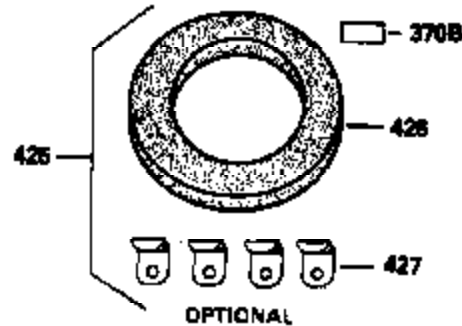

ILLUSTRATION SHOWS TYPICAL PARTS ONLY. ORDER BY PART NUMBER. PARTS NOT LISTED ARE SUPPLIED BY OEM.

VIEW 3 of 4

Ref #	Part Number	Qty	Description
28	30322	1	Lock Nut, 8-32
62	650760	1	Screw, 8-32 x 3/8"
63	28545	1	Grommet
64	30063	1	Screw, Torx T-30, 1/4-20 x 1/2"
68	33356	1	Terminal
110A	35349	1	Ground Wire
210	27793	1	Conduit Clip
211	28942	1	Screw, 10-32 x 3/8"
238	650834	2	Screw, 10-32 x 1-17/32"
245A	35404	1	Air Cleaner Filter
277	650729	2	Screw, 5/16-18 x 3-3/16"
314	650873	2	Screw, 1/4-20 x 3/4"
315	611104	1	Alternator Coil (Incl. 321, 322 & 323 )
321	611161	1	Diode
322A	611139	1	Connector Body
323	611118	1	Terminal
323A	611140	2	Terminal

ILLUSTRATION SHOWS TYPICAL PARTS ONLY. ORDER BY PART NUMBER. PARTS NOT LISTED ARE SUPPLIED BY OEM.

STANDARD POINT IGNITION

VIEW 4 of 4

MUFFLER (QUIET)  
 (OPTIONAL)

OPTIONAL SPARK  
 ARRESTOR

DEBRIS SCREEN KIT  
 (OPTIONAL)

Ref #	Part Number	Qty	Description
16	32651	1	Governor Lever
19	34043	1	Extension Spring
19A	35203	1	Control Spring
28	30322	1	Lock Nut, 8-32
92	650880	1	Lock Washer
93	650881	1	Flywheel Nut
103	650814	2	Screw, Torx T-15, 10-24 x 1"
186	33860	1	Governor Link
200	35201	1	Control Bracket (Incl. 206)
202	33802	2	Compression Spring
205	650777	2	Screw, 6-32 x 21/32"
206	610973	1	Terminal
209	30200	2	Screw, 10-24 x 9/16"
210	27793	1	Conduit Clip
211	28942	1	Screw, 10-32 x 3/8"
212	35550	1	Bushing
216	35202A	1	R.P.M. Adjusting Lever (Incl.19A,212, 222,239)
222	30312	1	Screw, 10-32 x 1/2"
238	650834	2	Screw, 10-32 x 1-17/32"
245A	35404	1	Air Cleaner Filter
260	33635C	1	Blower Housing
261	650788	2	Screw, 5/16-18 x 3/4"
262	29747B	2	Screw, Torx T-40, 5/16-24 x 21/32"
277	650729	2	Screw, 5/16-18 x 3-3/16"
286	35446	1	Starter Screen
287	29752	4	Nut & Lock Washer, 1/4-28
315	611104	1	Alternator Coil (Incl. 321, 322 & 323 )
327	35392	1	Starter Plug
361	30063	4	Screw, Torx T-30, 1/4-20 x 1/2"
370B	35274	1	Instruction Decal
390	590671	1	Rewind Starter
395	35763A	1	Electric Starter Motor (12 Volt)