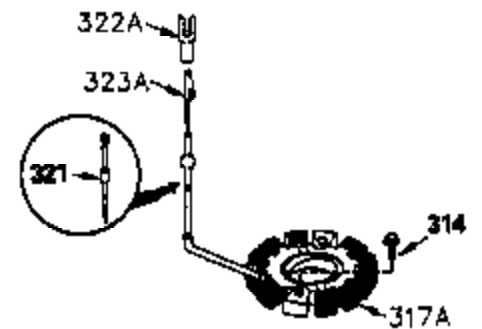

ILLUSTRATION SHOWS TYPICAL PARTS ONLY. ORDER BY PART NUMBER. PARTS NOT LISTED ARE SUPPLIED BY OEM.

VIEW 3 of 4

Ref #	Part Number	Qty	Description
28	30322	1	Lock Nut, 8-32
62	650760	1	Screw, 8-32 x 3/8"
63	28545	1	Grommet
64	30063	1	Screw, Torx T-30, 1/4-20 x 1/2"
68	33356	1	Ground Terminal
203	36208	1	Compression Spring
204	650960	1	Screw, 6-32 x 1-1/8"
210	27793	1	Conduit Clip
211	28942	1	Screw, 10-32 x 3/8"
238	650834	2	Screw, 10-32 x 1-17/32"
245A	35404	1	Air Cleaner Filter
277	650729	2	Screw, 5/16-18 x 3-3/16"
314	650873	2	Screw, 1/4-20 x 3/4"
315	611104	1	Alternator Coil (Incl. 321, 322 & 323)
321	611161	1	Diode
323	611118	1	Terminal
330	611167	1	Wire Harness