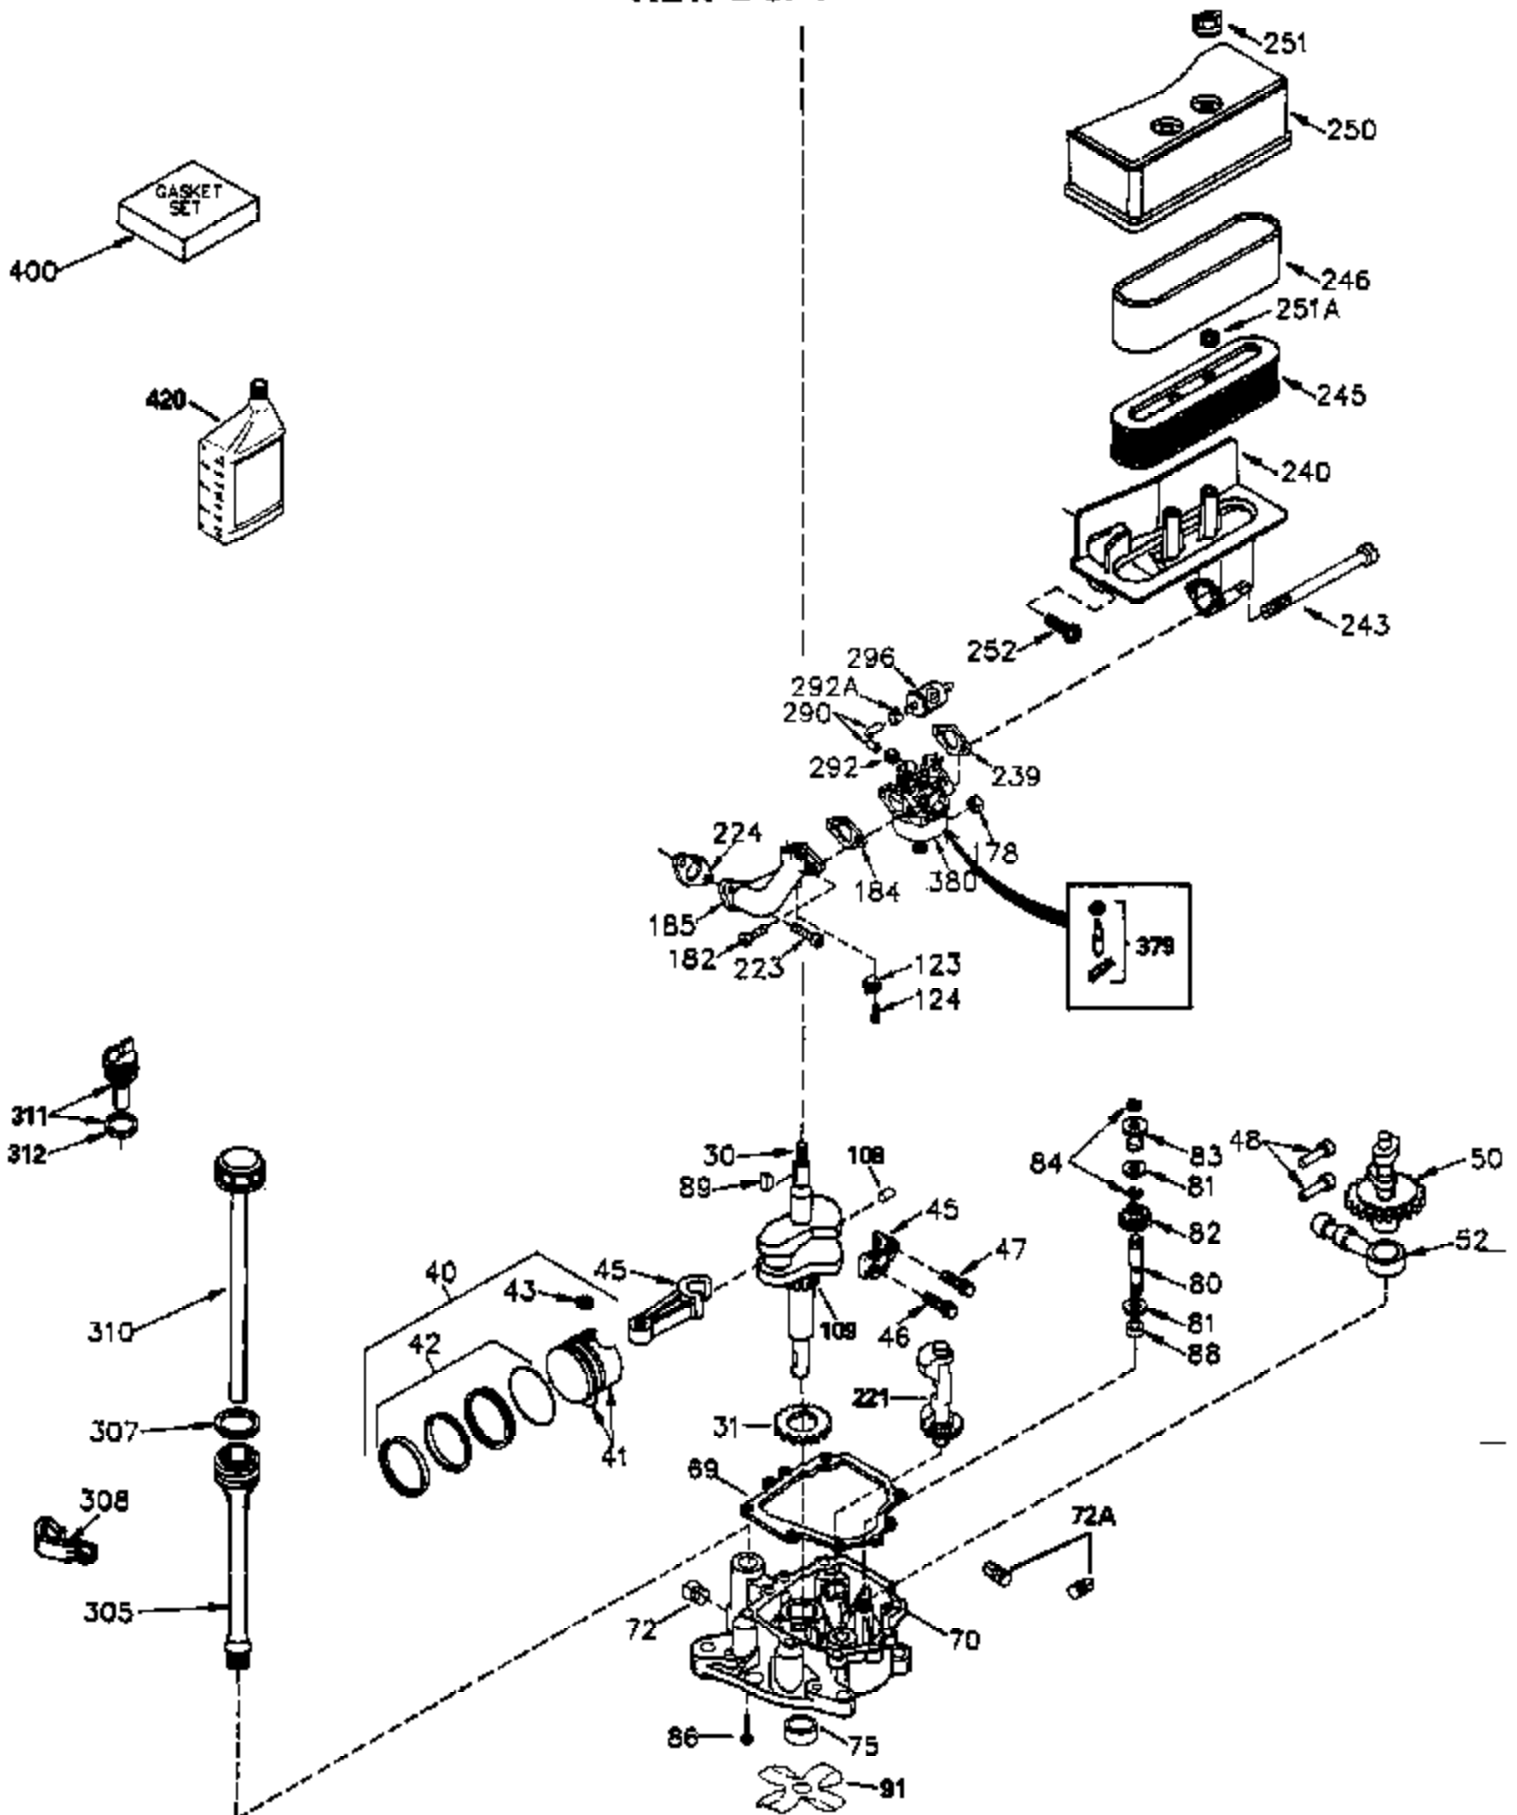

### VIEW 2 of 4

Ref #	Part Number	Qty	Description
28	30322	1	Lock Nut, 8-32
30	35388B	1	Crankshaft
40	34552	1	Piston, Pin & Ring Set (Std.)
40	34553	1	Piston, Pin & Ring Set (.010" OS)
40	34554	1	Piston, Pin & Ring Set (.020" OS)
41	34329A	1	Piston & Pin Ass'y. (Std.) (Incl. 43)
41	34330A	1	Piston & Pin Ass'y. (.010" OS) (Incl. 43)
41	34331A	1	Piston & Pin Ass'y. (.020" OS) (Incl. 43)
42	34332	1	Ring Set (Std.)
42	34333	1	Ring Set (.010" OS)
42	34334	1	Ring Set (.020" OS)
43	27888	2	Piston Pin Retaining Ring
45	35373A	1	Connecting Rod Ass'y. (Incl. 46 & 47)
46	650908	1	Connecting Rod Bolt
47	650882	1	Connecting Rod Bolt
48	34034	2	Valve Lifter
50	35381	1	Camshaft (MCR)
52	31356	1	Oil Pump Ass'y.
69	35262	1	* Mounting Flange Gasket
70	35382A	1	Mounting Flange (Incl. 72,75,80 & 81)
72	31927	1	Oil Drain Plug
75	35319	1	Oil Seal
80	30668	1	Governor Shaft
81	30590A	2	Washer
82	35378	1	Governor Gear Ass'y. (Incl. 81)
83	30588A	1	Governor Spool
84	29193	2	Retaining Ring
86	650833	8	Screw, 1/4-20 x 1-3/16"
88	31707A	1	Spacer (Incl. 81)
89	32589	1	Flywheel Key
123	33261	1	Intake Pipe Brace
124	650738	3	Screw, 1/4-20 x 5/8"
178	29752	2	Nut & Lock Washer, 1/4-28
182	30088A	2	Screw, 1/4-28 x 1"
184	33263	1	* Carburetor To Intake Pipe Gasket
185	34926	1	Intake Pipe
203	36208	1	Compression Spring
204	650960	1	Screw, 6-32 x 1-1/8"
223	650378	2	Screw, Torx T-30, 5/16-18 x 1-1/8"
224	27915A	1	* Intake Pipe Gasket
238	650834	2	Screw, 10-32 x 1-17/32"
239	33629	1	* Air Cleaner Gasket
240	35538B	1	Air Cleaner Body (Incl. 239)
245	35403	1	Air Cleaner Filter (Incl. 251A)
245A	35404	1	Air Cleaner Filter
250	35961	1	Air Cleaner Cover
251	650886	2	Wing Nut, 1/4-20
251A	650825	2	Nut & Lock Washer, 1/4-20
290	30705	1	Fuel Line
292	26460	2	Fuel Line Clamp
305	35574	1	Oil Fill Tube
307	35499	1	"O" Ring
308	35437	1	Fill Tube Clip
310	35576	1	Dipstick
315	611104	1	Alternator Coil (Incl. 321, 322 & 323 )
380	632677	1	Carburetor (Incl. 184)