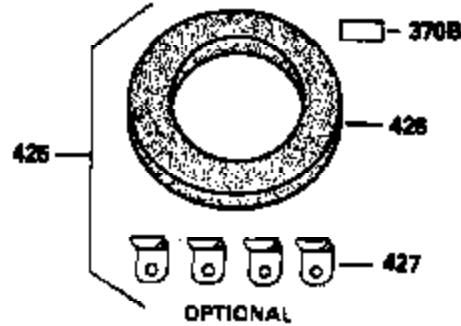

ILLUSTRATION SHOWS TYPICAL PARTS ONLY. ORDER BY PART NUMBER. PARTS NOT LISTED ARE SUPPLIED BY OEM.

VIEW 3 of 4

Ref #	Part Number	Qty	Description
28	30322	1	Lock Nut, 8-32
62	650760	1	Screw, 8-32 x 3/8"
63	28545	1	Grommet
64	30063	1	Screw, Torx T-30, 1/4-20 x 1/2"
68	33356	1	Ground Terminal
203	36208	1	Compression Spring
204	650960	1	Screw, 6-32 x 1-1/8"
210	27793	1	Conduit Clip
211	28942	1	Screw, 10-32 x 3/8"
238	650834	2	Screw, 10-32 x 1-17/32"
245A	35404	1	Air Cleaner Filter
277	650729	2	Screw, 5/16-18 x 3-3/16"
314	650873	2	Screw, 1/4-20 x 3/4"
315	611104	1	Alternator Coil (Incl. 321, 322 & 323 )
321	611161	1	Diode
323	611118	1	Terminal
330	611167	1	Wire Harness

ILLUSTRATION SHOWS TYPICAL PARTS ONLY. ORDER BY PART NUMBER. PARTS NOT LISTED ARE SUPPLIED BY OEM.

STANDARD POINT IGNITION

VIEW 4 of 4

MUFFLER (QUIET)  
 (OPTIONAL)

OPTIONAL SPARK  
 ARRESTOR

DEBRIS SCREEN KIT  
 (OPTIONAL)

Ref #	Part Number	Qty	Description
	16 32651	1	Governor Lever
	19A 35988	1	Extension Spring
	28 30322	1	Lock Nut, 8-32
	92 650880	1	Lock Washer
	93 650881	1	Flywheel Nut
	103 650814	2	Screw, Torx T-15, 10-24 x 1"
	186 33860	1	Governor Link
	200 35956	1	Control Bracket (Incl. 203 & 204)
	203 36208	1	Compression Spring
	204 650960	1	Screw, 6-32 x 1-1/8"
	209 650902	2	Screw, 10-32 x 7/16"
	210 27793	1	Conduit Clip
	211 28942	1	Screw, 10-32 x 3/8"
	238 650834	2	Screw, 10-32 x 1-17/32"
	245A 35404	1	Air Cleaner Filter
	260 33635C	1	Blower Housing
	262 29747B	2	Screw, Torx T-40, 5/16-24 x 21/32"
	277 650729	2	Screw, 5/16-18 x 3-3/16"
	286 35446	1	Starter Screen
	287 29752	4	Nut & Lockwasher, 1/4-28
	315 611104	1	Alternator Coil (Incl. 321, 322 & 323 )
	327 35392	1	Starter Plug
	361 30063	4	Screw, Torx T-30, 1/4-20 x 1/2"
	370B 35274	1	Instruction Decal
	390 590671	1	Rewind Starter
	395 35763A	1	Electric Starter Motor (12 Volt)