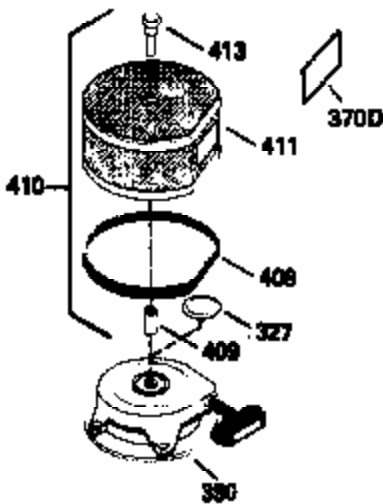

ILLUSTRATION SHOWS TYPICAL PARTS ONLY. ORDER BY PART NUMBER. PARTS NOT LISTED ARE SUPPLIED BY OEM.

VIEW 3 of 4

Ref #	Part Number	Qty	Description
28	30322	1	Lock Nut, 8-32
62	650760	1	Screw, 8-32 x 3/8"
63	28545	1	Grommet
64	30063	1	Screw, Torx T-30, 1/4-20 x 1/2"
68	33356	1	Ground Terminal
203	36208	1	Compression Spring
204	650960	1	Screw, 6-32 x 1-1/8"
210	27793	1	Conduit Clip
211	28942	1	Screw, 10-32 x 3/8"
238	650834	2	Screw, 10-32 x 1-17/32"
245A	35404	1	Air Cleaner Filter
277	650729	2	Screw, 5/16-18 x 3-3/16"
314	650873	2	Screw, 1/4-20 x 3/4"
315	611104	1	Alternator Coil (Incl. 321, 322 & 323 )
321	611161	1	Diode
323	611118	1	Terminal
330	611167	1	Wire Harness

ILLUSTRATION SHOWS TYPICAL PARTS ONLY. ORDER BY PART NUMBER. PARTS NOT LISTED ARE SUPPLIED BY OEM.

STANDARD POINT IGNITION

VIEW 4 of 4

MUFFLER (QUIET)  
 (OPTIONAL)

OPTIONAL SPARK  
 ARRESTOR

DEBRIS SCREEN KIT  
 (OPTIONAL)

Ref #	Part Number	Qty	Description
	16 32651	1	Governor Lever
	19A 35988	1	Extension Spring
	28 30322	1	Lock Nut, 8-32
	92 650880	1	Lock Washer
	93 650881	1	Flywheel Nut
	103 650814	2	Screw, Torx T-15, 10-24 x 1"
	186 33860	1	Governor Link
	200 35956	1	Control Bracket (Incl. 203 & 204)
	203 36208	1	Compression Spring
	204 650960	1	Screw, 6-32 x 1-1/8"
	209 650902	2	Screw, 10-32 x 7/16"
	210 27793	1	Conduit Clip
	211 28942	1	Screw, 10-32 x 3/8"
	238 650834	2	Screw, 10-32 x 1-17/32"
	245A 35404	1	Air Cleaner Filter
	260 33635C	1	Blower Housing
	262 29747B	2	Screw, Torx T-40, 5/16-24 x 21/32"
	277 650729	2	Screw, 5/16-18 x 3-3/16"
	286 35446	1	Starter Screen
	287 29752	4	Nut & Lockwasher, 1/4-28
	315 611104	1	Alternator Coil (Incl. 321, 322 & 323 )
	327 35392	1	Starter Plug
	361 30063	4	Screw, Torx T-30, 1/4-20 x 1/2"
	370B 35274	1	Instruction Decal
	390 590671	1	Rewind Starter
	395 35763A	1	Electric Starter Motor (12 Volt)