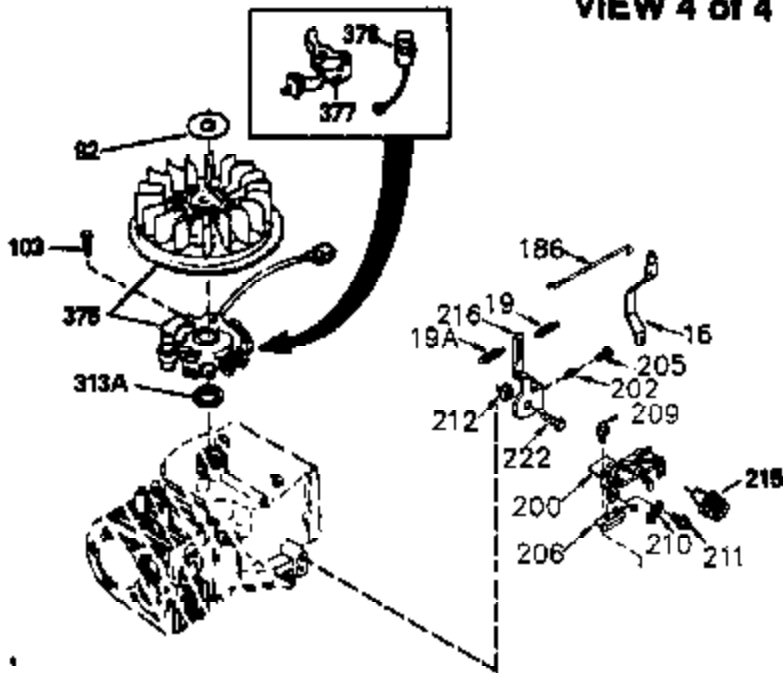

Ref #	Part Number	Qty	Description
400	33279G		* Gasket Set (Incl. items marked *)
420	730225		SAE 30 4-Cycle Engine Oil (Quart)

ILLUSTRATION SHOWS TYPICAL PARTS ONLY. ORDER BY PART NUMBER. PARTS NOT LISTED ARE SUPPLIED BY OEM.

VIEW 3 of 4

Ref #	Part Number	Qty	Description
64	30063		Screw, Torx T-30, 1/4-20 x 1/2"
210	27793		Conduit Clip
211	28942		Screw, 10-32 x 3/8"
238	650834		Screw, 10-32 x 1-17/32"
245A	35404		Air Cleaner Filter
274	35865		Exhaust Gasket (use as required)
277	650729		Screw, 5/16-18 x 3-3/16"
398	590685		Rewind Starter & Cup Ass'y. (This assembly replaces 590633 starter. This assembly consists of a 590671 rewind starter and a 35965A starter cup.)
415	730130		Exh.Adapter Kit(Incl.274 & 277)(As Re q.)

ILLUSTRATION SHOWS TYPICAL PARTS ONLY. ORDER BY PART NUMBER. PARTS NOT LISTED ARE SUPPLIED BY OEM.

STANDARD POINT IGNITION

VIEW 4 of 4

MUFFLER (QUIET)
 (OPTIONAL)

OPTIONAL SPARK
 ARRESTOR

DEBRIS SCREEN KIT
 (OPTIONAL)