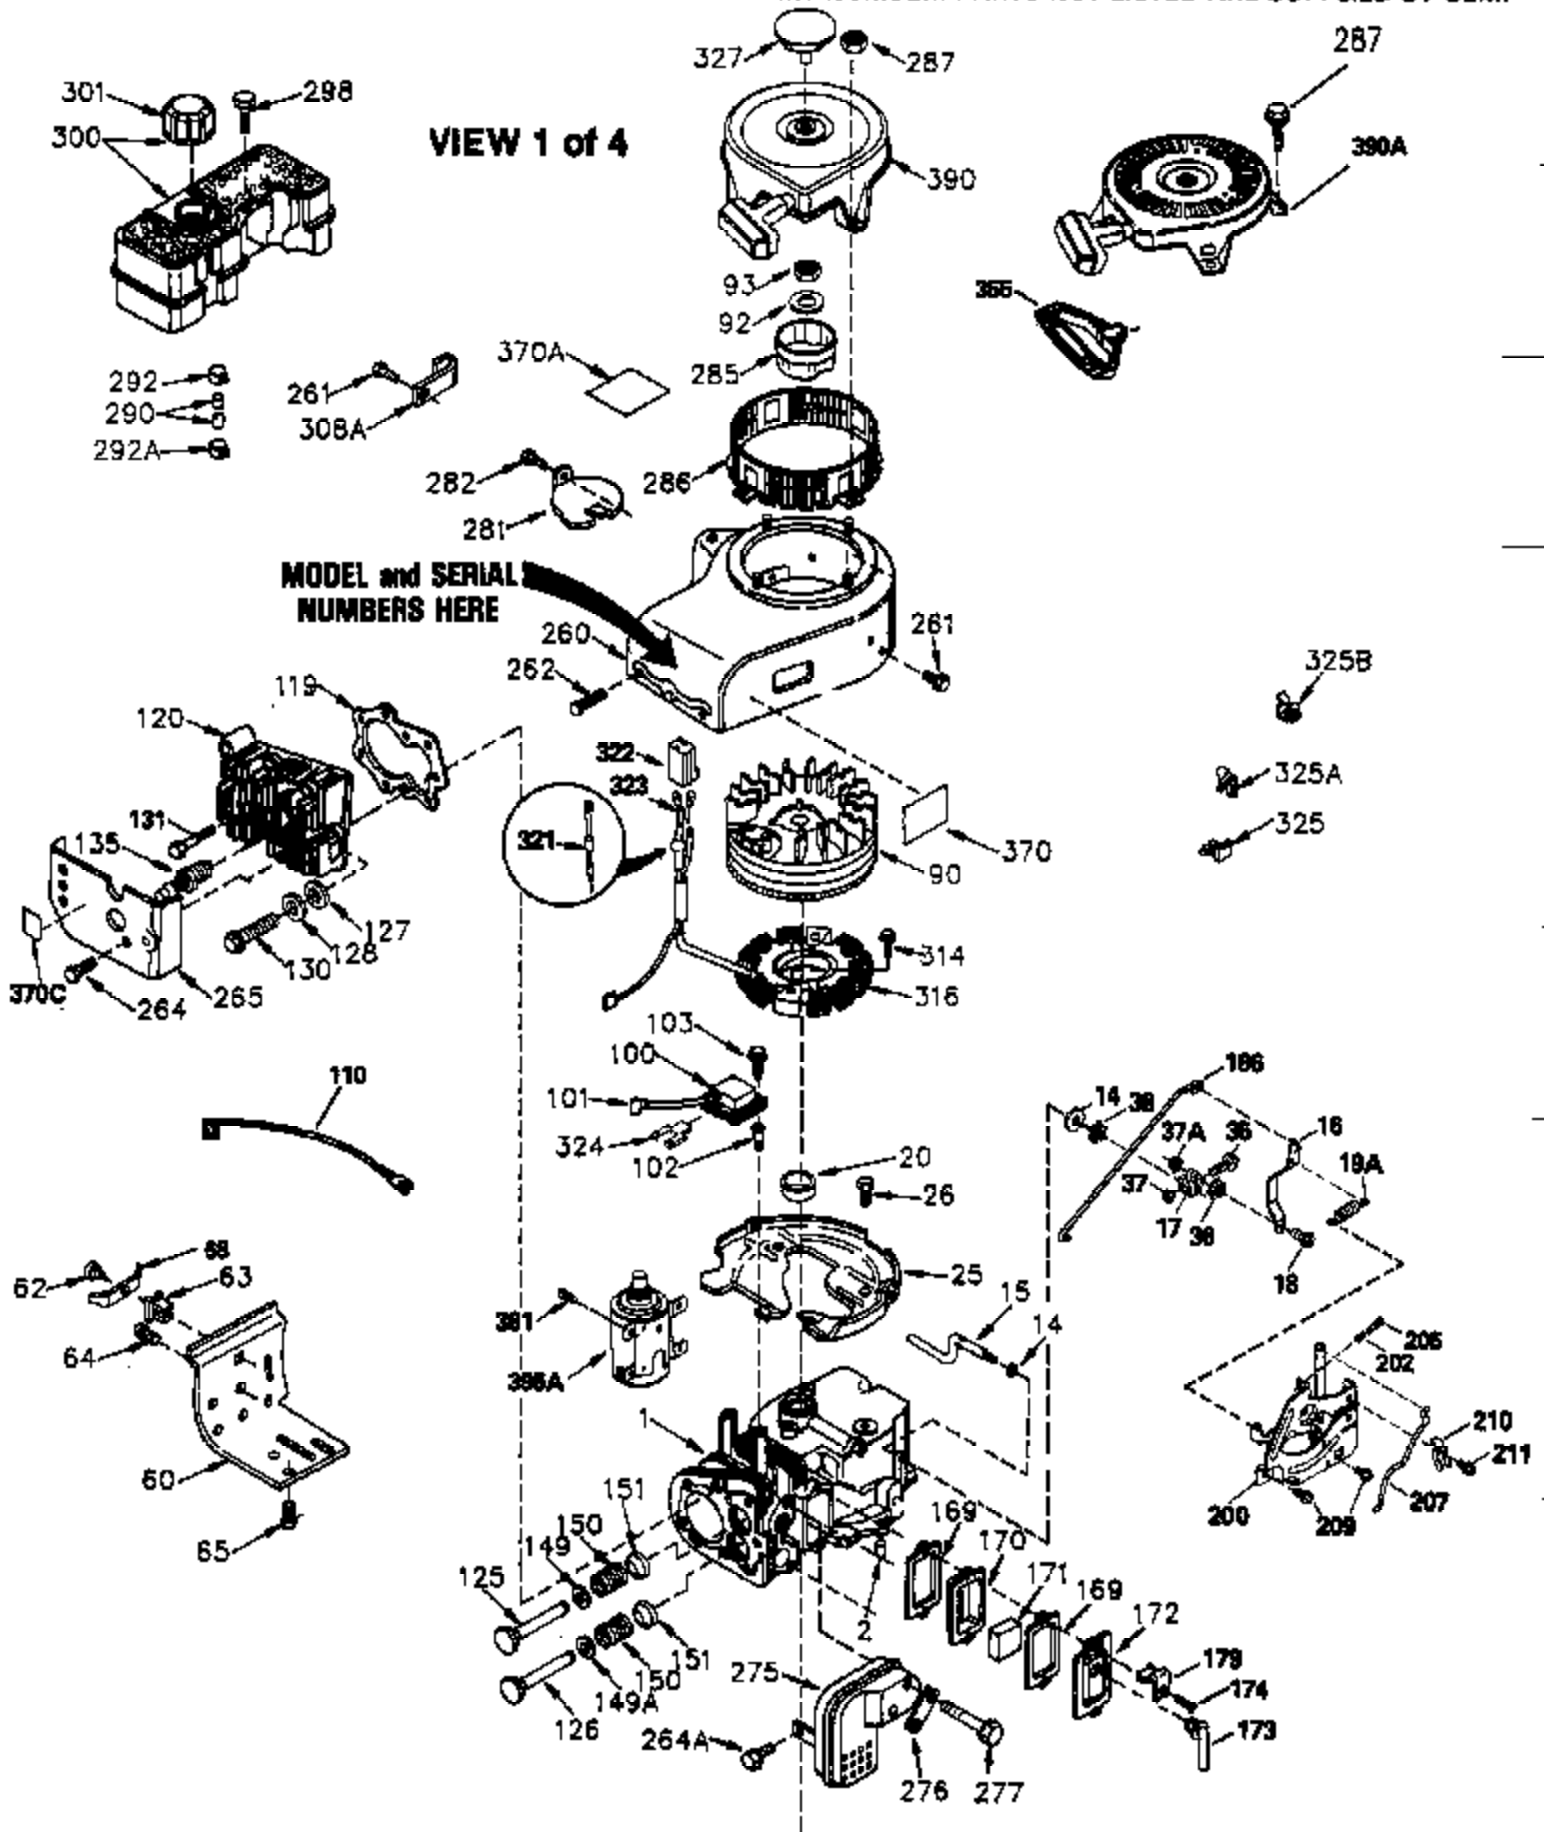

ILLUSTRATION SHOWS TYPICAL PARTS ONLY. ORDER BY PART NUMBER. PARTS NOT LISTED ARE SUPPLIED BY OEM.

Ref #	Part Number	Qty	Description
1	35383A		Cylinder (Incl. 2 & 20) (3-1/8" Bore)
2	27652		Dowel Pin
14	28277		Washer
15	35082		Governor Rod
16	32651		Governor Lever
17	31335		Governor Lever Clamp
18	650548		Screw, 8-32 x 5/16"
20	35319		Oil Seal
25	35326		Blower Housing Baffle
26	650561		Screw, 1/4-20 x 5/8"
60	33273A		Blower Housing Extension
64	30063		Screw, Torx T-30, 1/4-20 x 1/2"
65	650128		Screw, 10-24 x 1/2"
90	611090		Flywheel
92	650880		Lock Washer
93	650881		Flywheel Nut, 5/8-18
100	35135		Solid State Ignition
101	610118		Spark Plug Cover (use as required)
102	650872		Solid State Mounting Stud
103	650814		Screw, Torx T-15, 10-24 x 1"
110	35182		Ground Wire
119	34041A		* Cylinder Head Gasket
120	34030A		Cylinder Head
125	27878A		Exhaust Valve (Std.) (Incl. 151)
125	27880A		Exhaust Valve (1/32" OS) (Incl. 151)
126	34035		Intake Valve (Std.) (Incl. 151)
126	34036		Intake Valve (1/32" OS) (Incl. 151)
127	650691		Washer (Do not use with 6021A screw)
128	650690		Belleville Washer
130	650694A		Screw, 5/16-18 x 2"
131	6021A		Screw, 5/16-18 x 1-1/2" (Do not use w /650691)
135	33636		Resistor Spark Plug (RJ17LM)
149	27882		Valve Spring Cap (Exhaust)
149A	35862		Valve Spring Cap (Intake)
150	27881		Valve Spring
151	32581		Valve Spring Keeper
169	27896A		* Valve Cover Gasket
170	28423		Breather Body
171	28424		Breather Element
172	28425		Valve Cover
173	35350		Breather Tube
174	650128		Screw, 10-24 x 1/2"
186	33860		Governor Link
200	35201		Control Bracket
202	33802		Compression Spring
205	650777		Screw, 6-32 x 21/32"
209	30200		Screw, 10-24 x 9/16"
210	27793		Conduit Clip
211	28942		Screw, 10-32 x 3/8"
238	650834		Screw, 10-32 x 1-17/32"
245A	35404		Air Cleaner Filter
260	33635C		Blower Housing (For electric starter) NOTE: Replacement hardware may differ when servicing starter assy. or blower housing. Refer to Service Bulletin 508.
261	650788		Screw, 5/16-18 x 3/4"
262	29747B		Screw, Torx T-40, 5/16-24 x 21/32"
264A	650738		Screw, 1/4-20 x 5/8"