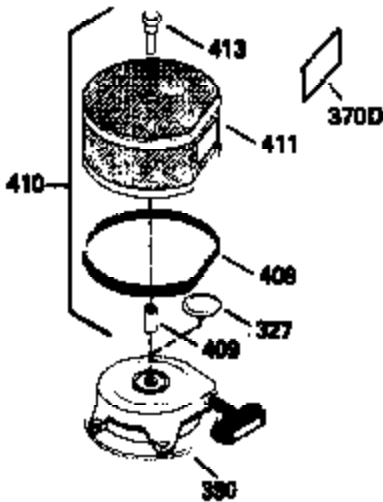

VIEW 3 of 4

Ref #	Part Number	Qty	Description
64	30063		Screw, Torx T-30, 1/4-20 x 1/2"
210	27793		Conduit Clip
211	28942		Screw, 10-32 x 3/8"
238	650834		Screw, 10-32 x 1-17/32"
245A	35404		Air Cleaner Filter
274	35865		Exhaust Gasket (use as required)
277	650729		Screw, 5/16-18 x 3-3/16"
398	590685		Rewind Starter & Cup Ass'y. (This assembly replaces 590633 starter. This assembly consists of a 590671 rewind starter and a 35965A starter cup.)
415	730130		Exh.Adapter Kit(Incl.274 & 277)(As Re q.)

ILLUSTRATION SHOWS TYPICAL PARTS ONLY. ORDER BY PART NUMBER. PARTS NOT LISTED ARE SUPPLIED BY OEM.

STANDARD POINT IGNITION

VIEW 4 of 4

MUFFLER (QUIET)
 (OPTIONAL)

OPTIONAL SPARK
 ARRESTOR

DEBRIS SCREEN KIT
 (OPTIONAL)