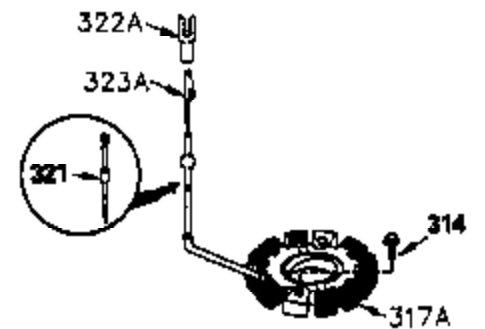

ILLUSTRATION SHOWS TYPICAL PARTS ONLY. ORDER BY PART NUMBER. PARTS NOT LISTED ARE SUPPLIED BY OEM.

VIEW 3 of 4

Ref #	Part Number	Qty	Description
64	30063		Screw, Torx T-30, 1/4-20 x 1/2"
210	27793		Conduit Clip
211	28942		Screw, 10-32 x 3/8"
238	650834		Screw, 10-32 x 1-17/32"
245A	35404		Air Cleaner Filter
274	35865		Exhaust Gasket (use as required)
277	650729		Screw, 5/16-18 x 3-3/16"
398	590685		Rewind Starter & Cup Ass'y. (This assembly replaces 590633 starter. This assembly consists of a 590671 rewind starter and a 35965A starter cup.)
415	730130		Exh.Adapter Kit(Incl.274 & 277)(As Re q.)