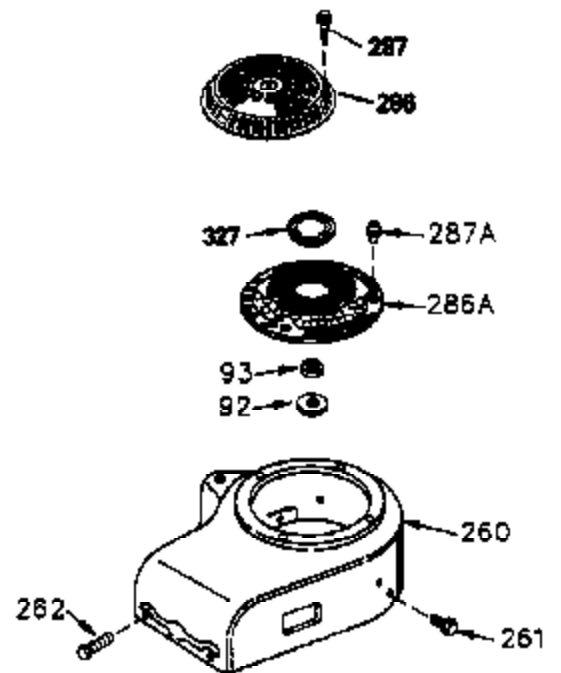

ILLUSTRATION SHOWS TYPICAL PARTS ONLY. ORDER BY PART NUMBER. PARTS NOT LISTED ARE SUPPLIED BY OEM.

STANDARD POINT IGNITION

VIEW 4 of 4