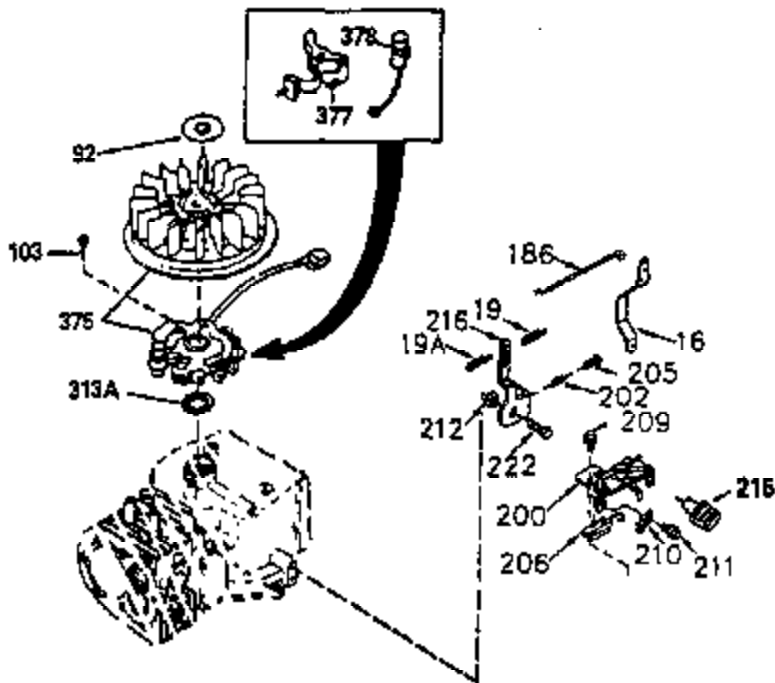

### VIEW 3 OF 4

Ref #	Part Number	Qty	Description
46	650908	1	Connecting Rod Bolt
62	650760	1	Screw, 8-32 x 3/8"
63	28545	1	Grommet
64	30063	1	Screw, Torx T-30, 1/4-20 x 1/2"
68	33356	1	Ground Terminal
210	27793	1	Conduit Clip
211	28942	1	Screw, 10-32 x 3/8"
251A	650825	2	Nut & Lock Washer, 1/4-20
277	650729	2	Screw, 5/16-18 x 3-3/16"

**VIEW 4 OF 4**  
**STANDARD POINT IGNITION**

**MUFFLER (QUIET)  
 (OPTIONAL)**

**OPTIONAL SPARK  
 ARRESTOR**

**DEBRIS SCREEN KIT  
 (OPTIONAL)**

Ref #	Part Number	Qty	Description
	16 32651	1	Governor Lever
	19A 35988	1	Extension Spring
	46 650908	1	Connecting Rod Bolt
	64 30063	1	Screw, Torx T-30, 1/4-20 x 1/2"
	92 650880	1	Lock Washer
	93 650881	1	Flywheel Nut
	103 650814	2	Screw, Torx T-15, 10-24 x 1"
	186 33860	1	Governor Link
	200 35956	1	Control Bracket (Incl. 203 & 204)
	209 650902	2	Screw, 10-32 x 7/16"
	210 27793	1	Conduit Clip
	211 28942	1	Screw, 10-32 x 3/8"
	251A 650825	2	Nut & Lock Washer, 1/4-20
	260 33635C	1	Blower Housing
	261 650788	2	Screw, 5/16-18 x 3/4"
	262 29747B	2	Screw, Torx T-40, 5/16-24 x 21/32"
	277 650729	2	Screw, 5/16-18 x 3-3/16"
	285 35985	1	Starter Cup
	286 35446	1	Starter Screen
	327 35392	1	Starter Plug
	370B 35274	1	Instruction Decal
	390 590671	1	Rewind Starter