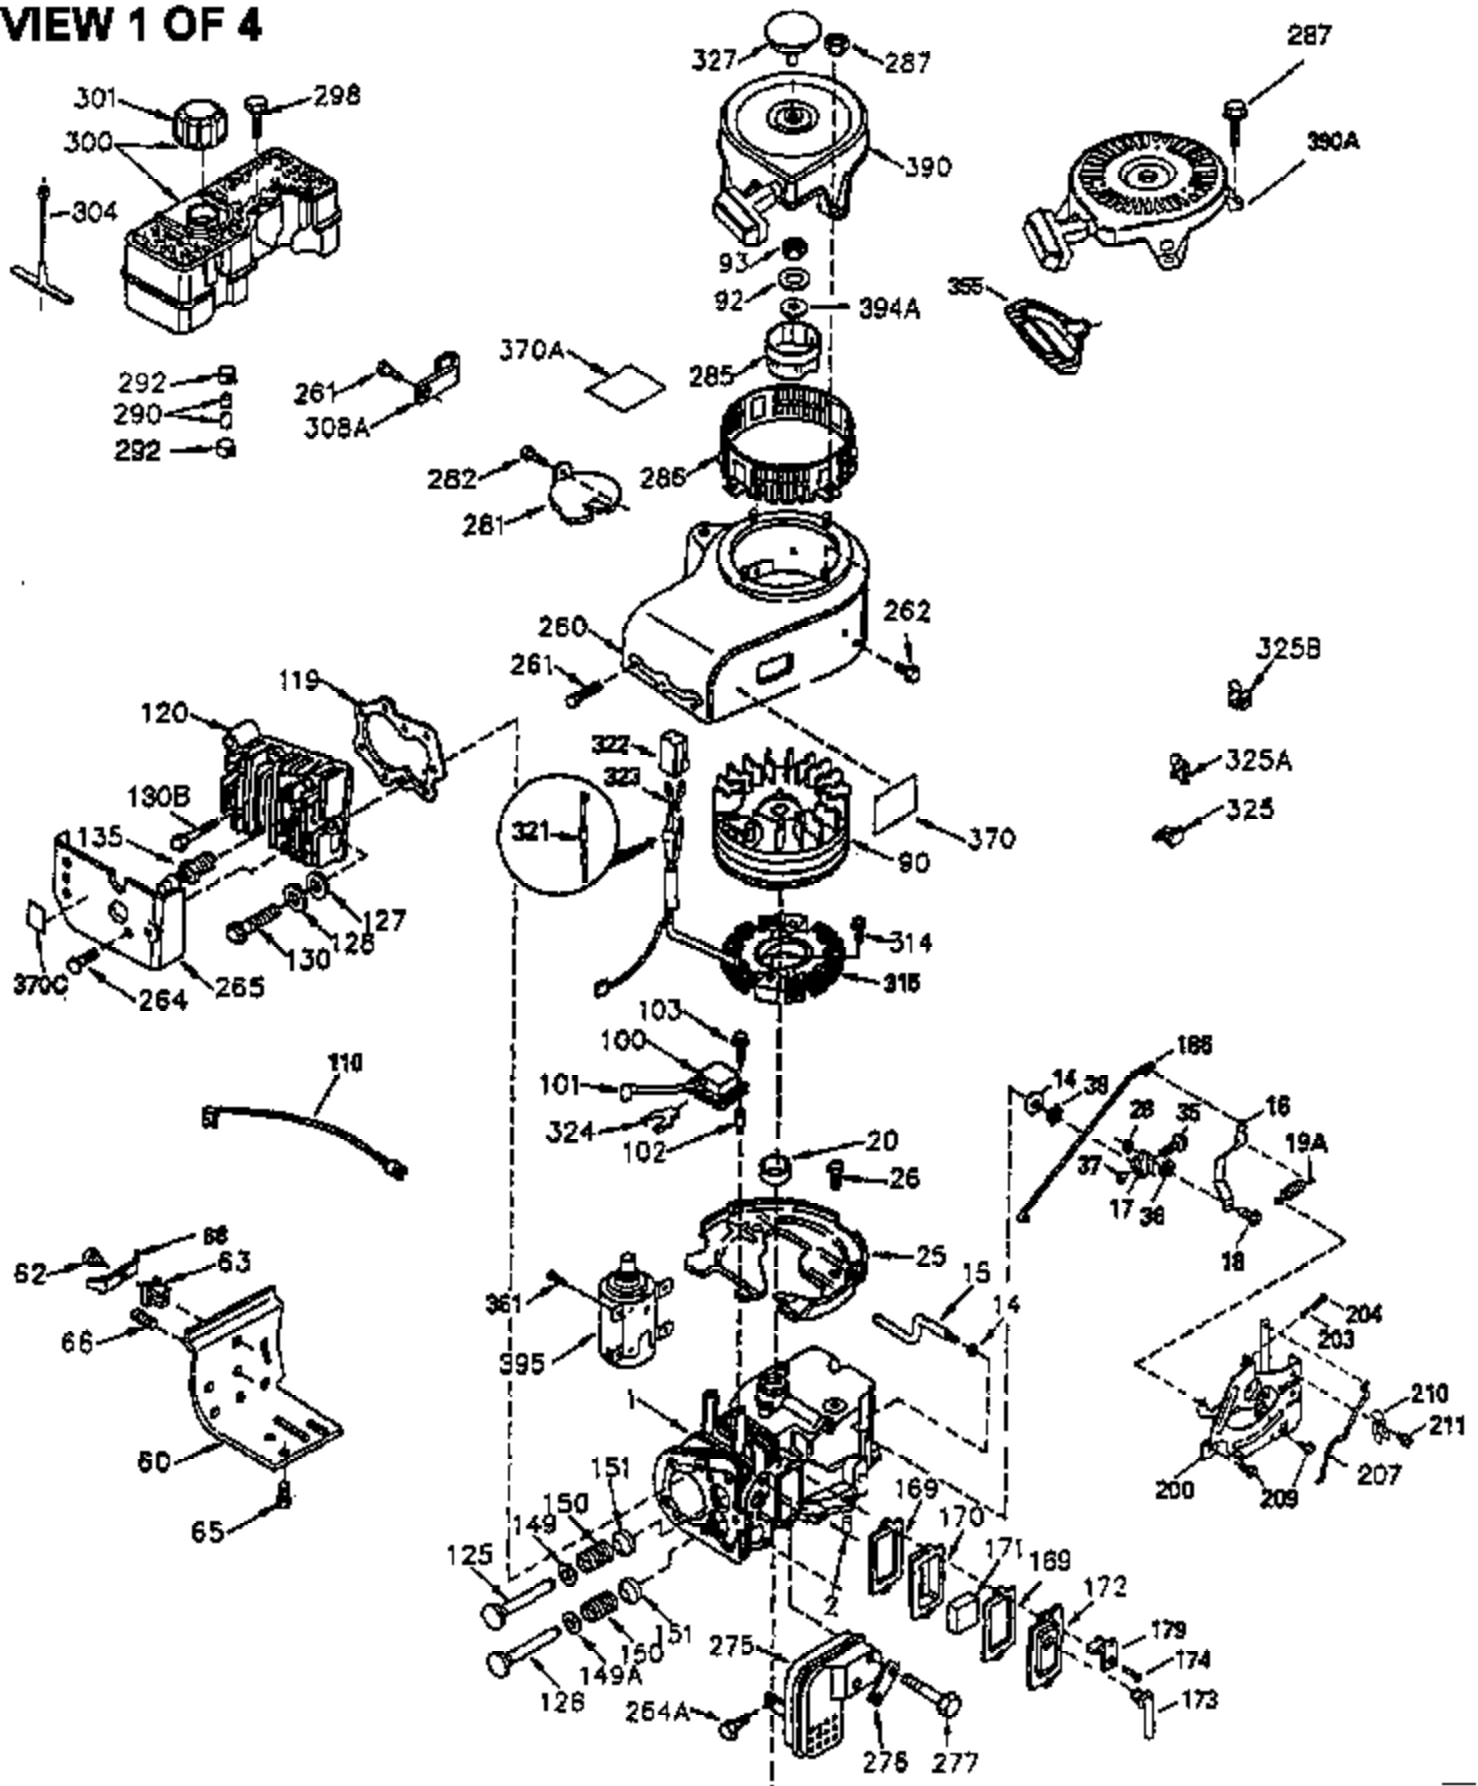

### VIEW 1 OF 4

CONTINUED ON PAGE 3

Ref #	Part Number	Qty	Description
	1 35383A	1	Cylinder (Incl. 2 & 20)
	2 27652	2	Dowel Pin
	14 28277	2	Washer
	15 35082	1	Governor Rod
	16 32651	1	Governor Lever
	17 29916	1	Governor Lever Clamp
	18 650548	1	Screw, 8-32 x 5/16"
	19A 35988	1	Extension Spring
	20 35319	1	Oil Seal
	25 35326	1	Blower Housing Baffle
	26 650561	2	Screw, 1/4-20 x 5/8"
	28 30322	1	Lock Nut, 8-32
	35 29826	1	Screw, 10-32 x 3/4"
	36 29918	1	Lock Washer
	37 29216	1	Lock Nut, 10-32
	38 29642	1	Retaining Ring
	46 650908	1	Connecting Rod Bolt
	60 33273A	1	Blower Housing Extension
	62 650760	1	Screw, 8-32 x 3/8"
	63 28545	1	Grommet
	64 30063	1	Screw, Torx T-30, 1/4-20 x 1/2"
	65 650128	1	Screw, 10-24 x 1/2"
	68 33356	1	Ground Terminal
	90 611090	1	Flywheel
	92 650880	1	Lock Washer
	93 650881	1	Flywheel Nut
	100 35135	1	Solid State Ignition
	101 610118	1	Spark Plug Cover
	102 650872	2	Solid State Mounting Stud
	103 650814	2	Screw, Torx T-15, 10-24 x 1"
	110 35349	1	Ground Wire
	119 34041A	1	* Cylinder Head Gasket
	120 34030A	1	Cylinder Head
	125 27878A	1	Exhaust Valve (Std.) (Incl. 151)
	125 27880A	1	Exhaust Valve (1/32" OS) (Incl. 151)
	126 34035	1	Intake Valve (Std.) (Incl. 151)
	126 34036	1	Intake Valve (1/32" OS) (Incl. 151)
	127 650691	9	Washer
	128 650690	9	Belleville Washer
	130 650694A	9	Screw, 5/16-18 x 2"
	135 33636	1	Resistor Spark Plug (RJ17LM)
	149A 35862	1	Valve Spring Cap
	149 27882	1	Valve Spring Cap
	150 27881	2	Valve Spring
	151 32581	2	Valve Spring Keeper
	169 27896A	2	* Valve Cover Gasket
	170 28423	1	Breather Body
	171 28424	1	Breather Element
	172 28425	1	Valve Cover
	173 35350	1	Breather Tube
	174 650128	2	Screw, 10-24 x 1/2"
	186 33860	1	Governor Link
	200 35956	1	Control Bracket (Incl. 203 & 204)
	203 36208	1	Compression Spring
	204 650960	1	Screw, 6-32 x 1-1/8"
	207 35989	1	Throttle Link
	209 650902	2	Screw, 10-32 x 7/16"
	210 27793	1	Conduit Clip