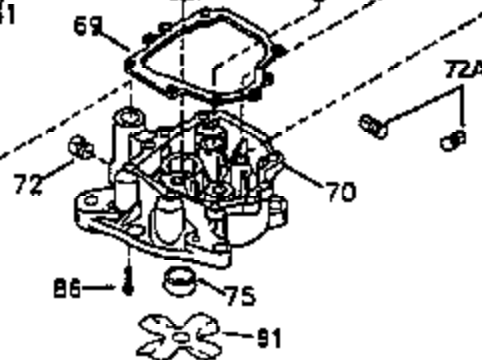

VIEW 2 OF 4

CONTINUED FROM PAGE 2

Ref #	Part Number	Qty	Description
30	35388B	1	Crankshaft
40	34552	1	Piston, Pin & Ring Set (Std.)
40	34553	1	Piston, Pin & Ring Set (.010" OS)
40	34554	1	Piston, Pin & Ring Set (.020" OS)
41	34329A	1	Piston & Pin Ass'y. (Std.) (Incl. 43)
41	34330A	1	Piston & Pin Ass'y. (.010" OS) (Incl. 43)
41	34331A	1	Piston & Pin Ass'y. (.020" OS) (Incl. 43)
42	34332	1	Ring Set (Std.)
42	34333	1	Ring Set (.010" OS)
42	34334	1	Ring Set (.020" OS)
43	27888	2	Piston Pin Retaining Ring
45	35373A	1	Connecting Rod Ass'y. (Incl. 46 & 47)
46	650908	1	Connecting Rod Bolt
47	650882	1	Connecting Rod Bolt
48	34034	2	Valve Lifter
50	35381	1	Camshaft (MCR)
52	31356	1	Oil Pump Ass'y.
64	30063	1	Screw, Torx T-30, 1/4-20 x 1/2"
69	35262	1	* Mounting Flange Gasket
70	35382A	1	Mounting Flange (Incl. 72,75,80 & 81)
72	31927	1	Oil Drain Plug
75	35319	1	Oil Seal
80	30668	1	Governor Shaft
81	30590A	2	Washer
82	35378	1	Governor Gear Ass'y. (Incl. 81)
83	30588A	1	Governor Spool
84	29193	2	Retaining Ring
86	650833	8	Screw, 1/4-20 x 1-3/16"
88	31707A	1	Spacer (Incl. 81)
89	32589	1	Flywheel Key
123	33261	1	Intake Pipe Brace
124	650738	3	Screw, 1/4-20 x 5/8"
178	29752	2	Nut & Lock Washer, 1/4-28
182	30088A	2	Screw, 1/4-28 x 1"
184	33263	1	* Carburetor To Intake Pipe Gasket
185	34926	1	Intake Pipe
223	650378	2	Screw, Torx T-30, 5/16-18 x 1-1/8"
224	27915A	1	* Intake Pipe Gasket
238	650834	2	Screw, 10-32 x 1-17/32"
239	33629	1	* Air Cleaner Gasket
240	35538B	1	Air Cleaner Body (Incl. 239)
245A	35404	1	Air Cleaner Filter
245	35403	1	Air Cleaner Filter (Incl. 251A)
250	35961	1	Air Cleaner Cover
251A	650825	2	Nut & Lock Washer, 1/4-20
251	650886	2	Wing Nut, 1/4-20
290	30705	1	Fuel Line
292	26460	2	Fuel Line Clamp
305	35574	1	Oil Fill Tube
307	35499	1	"O" Ring
308	35437	1	Fill Tube Clip
310	35576	1	Dipstick
380	632677	1	Carburetor (Incl. 184)
400	33279G	1	* Gasket Set (Incl. items marked PK in notes) Incl. part #'s 26756 (1),27272A (2),27896A (2),27915A (1),29673 (1),33263 (1),33629 (1),34041A (1)34327A (1),34698A (1),34912 (1), 34923A (1),35262 (1),35317 (1),35865 (1)