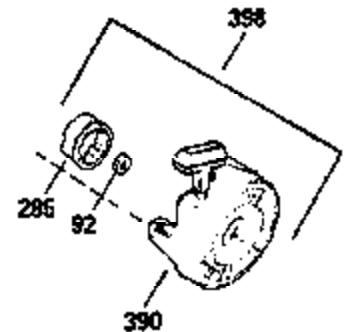

### VIEW 3 OF 4

Ref #	Part Number	Qty	Description
46	650908	1	Connecting Rod Bolt
62	650760	1	Screw, 8-32 x 3/8"
63	28545	1	Grommet
64	30063	1	Screw, Torx T-30, 1/4-20 x 1/2"
68	33356	1	Ground Terminal
210	27793	1	Conduit Clip
211	28942	1	Screw, 10-32 x 3/8"
251A	650825	2	Nut & Lock Washer, 1/4-20
277	650729	2	Screw, 5/16-18 x 3-3/16"

**VIEW 4 OF 4**  
**STANDARD POINT IGNITION**

**MUFFLER (QUIET)  
 (OPTIONAL)**

**OPTIONAL SPARK  
 ARRESTOR**

**DEBRIS SCREEN KIT  
 (OPTIONAL)**

Ref #	Part Number	Qty	Description
	16 32651	1	Governor Lever
	19A 35988	1	Extension Spring
	46 650908	1	Connecting Rod Bolt
	64 30063	1	Screw, Torx T-30, 1/4-20 x 1/2"
	92 650880	1	Lock Washer
	93 650881	1	Flywheel Nut
	103 650814	2	Screw, Torx T-15, 10-24 x 1"
	186 33860	1	Governor Link
	200 35956	1	Control Bracket (Incl. 203 & 204)
	209 650902	2	Screw, 10-32 x 7/16"
	210 27793	1	Conduit Clip
	211 28942	1	Screw, 10-32 x 3/8"
	251A 650825	2	Nut & Lock Washer, 1/4-20
	260 33635C	1	Blower Housing
	261 650788	2	Screw, 5/16-18 x 3/4"
	262 29747B	2	Screw, Torx T-40, 5/16-24 x 21/32"
	277 650729	2	Screw, 5/16-18 x 3-3/16"
	285 35985	1	Starter Cup
	286 35446	1	Starter Screen
	327 35392	1	Starter Plug
	370B 35274	1	Instruction Decal
	390 590671	1	Rewind Starter