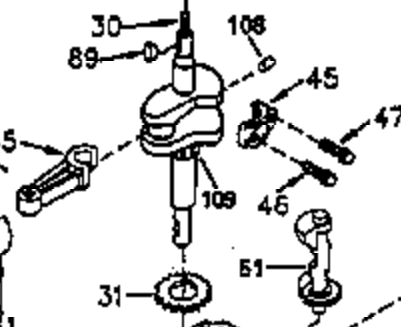

VIEW 2 OF 4

CONTINUED FROM PAGE 2

Ref #	Part Number	Qty	Description
30	35388B	1	Crankshaft
40	34552	1	Piston, Pin & Ring Set (Std.)
40	34553	1	Piston, Pin & Ring Set (.010" OS)
40	34554	1	Piston, Pin & Ring Set (.020" OS)
41	34329A	1	Piston & Pin Ass'y. (Std.) (Incl. 43)
41	34330A	1	Piston & Pin Ass'y. (.010" OS) (Incl. 43)
41	34331A	1	Piston & Pin Ass'y. (.020" OS) (Incl. 43)
42	34332	1	Ring Set (Std.)
42	34333	1	Ring Set (.010" OS)
42	34334	1	Ring Set (.020" OS)
43	27888	2	Piston Pin Retaining Ring
45	35373A	1	Connecting Rod Ass'y. (Incl. 46 & 47)
46	650908	1	Connecting Rod Bolt
47	650882	1	Connecting Rod Bolt
48	34034	2	Valve Lifter
50	35381	1	Camshaft (MCR)
52	31356	1	Oil Pump Ass'y.
64	30063	1	Screw, Torx T-30, 1/4-20 x 1/2"
69	35262	1	* Mounting Flange Gasket
70	35382A	1	Mounting Flange (Incl. 72,75,80 & 81)
72	31927	1	Oil Drain Plug
75	35319	1	Oil Seal
80	30668	1	Governor Shaft
81	30590A	2	Washer
82	35378	1	Governor Gear Ass'y. (Incl. 81)
83	30588A	1	Governor Spool
84	29193	2	Retaining Ring
86	650833	8	Screw, 1/4-20 x 1-3/16"
88	31707A	1	Spacer (Incl. 81)
89	32589	1	Flywheel Key
123	33261	1	Intake Pipe Brace
124	650738	3	Screw, 1/4-20 x 5/8"
178	29752	2	Nut & Lock Washer, 1/4-28
182	30088A	2	Screw, 1/4-28 x 1"
184	33263	1	* Carburetor To Intake Pipe Gasket
185	34926	1	Intake Pipe
223	650378	2	Screw, Torx T-30, 5/16-18 x 1-1/8"
224	27915A	1	* Intake Pipe Gasket
238	650834	2	Screw, 10-32 x 1-17/32"
239	33629	1	* Air Cleaner Gasket
240	35538B	1	Air Cleaner Body (Incl. 239)
245A	35404	1	Air Cleaner Filter
245	35403	1	Air Cleaner Filter (Incl. 251A)
250	35961	1	Air Cleaner Cover
251A	650825	2	Nut & Lock Washer, 1/4-20
251	650886	2	Wing Nut, 1/4-20
290	30705	1	Fuel Line
292	26460	2	Fuel Line Clamp
305	35574	1	Oil Fill Tube
307	35499	1	"O" Ring
308	35437	1	Fill Tube Clip
310	35576	1	Dipstick
380	632677	1	Carburetor (Incl. 184)
400	33279G	1	* Gasket Set (Incl. items marked PK in notes) Incl. part #'s 26756 (1),27272A (2),27896A (2),27915A (1),29673 (1),33263 (1),33629 (1),34041A (1)34327A (1),34698A (1),34912 (1), 34923A (1),35262 (1),35317 (1),35865 (1)