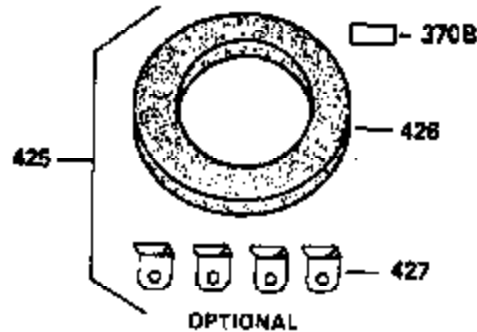

### VIEW 3 OF 4

Ref #	Part Number	Qty	Description
46	650908	1	Connecting Rod Bolt
62	650760	1	Screw, 8-32 x 3/8"
63	28545	1	Grommet
64	30063	1	Screw, Torx T-30, 1/4-20 x 1/2"
68	33356	1	Ground Terminal
210	27793	1	Conduit Clip
211	28942	1	Screw, 10-32 x 3/8"
251A	650825	2	Nut & Lock Washer, 1/4-20
277	650729	2	Screw, 5/16-18 x 3-3/16"

**VIEW 4 OF 4**  
**STANDARD POINT IGNITION**

**MUFFLER (QUIET)  
 (OPTIONAL)**

**OPTIONAL SPARK  
 ARRESTOR**

**DEBRIS SCREEN KIT  
 (OPTIONAL)**

Ref #	Part Number	Qty	Description
	16 32651	1	Governor Lever
	19A 35988	1	Extension Spring
	46 650908	1	Connecting Rod Bolt
	64 30063	1	Screw, Torx T-30, 1/4-20 x 1/2"
	92 650880	1	Lock Washer
	93 650881	1	Flywheel Nut
	103 650814	2	Screw, Torx T-15, 10-24 x 1"
	186 33860	1	Governor Link
	200 35956	1	Control Bracket (Incl. 203 & 204)
	209 650902	2	Screw, 10-32 x 7/16"
	210 27793	1	Conduit Clip
	211 28942	1	Screw, 10-32 x 3/8"
	251A 650825	2	Nut & Lock Washer, 1/4-20
	260 33635C	1	Blower Housing
	261 650788	2	Screw, 5/16-18 x 3/4"
	262 29747B	2	Screw, Torx T-40, 5/16-24 x 21/32"
	277 650729	2	Screw, 5/16-18 x 3-3/16"
	285 35985	1	Starter Cup
	286 35446	1	Starter Screen
	327 35392	1	Starter Plug
	370B 35274	1	Instruction Decal
	390 590671	1	Rewind Starter