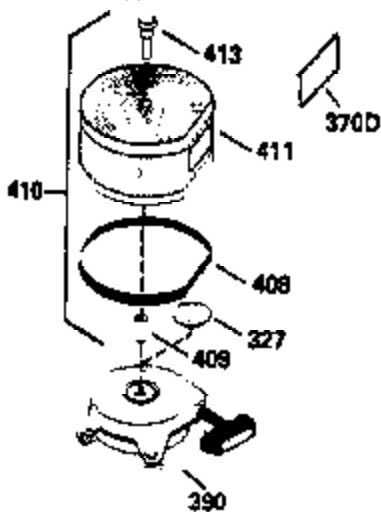

### VIEW 3 OF 4

Ref #	Part Number	Qty	Description
46	650908	1	Connecting Rod Bolt
62	650760	1	Screw, 8-32 x 3/8"
63	28545	1	Grommet
64	30063	1	Screw, Torx T-30, 1/4-20 x 1/2"
68	33356	1	Ground Terminal
210	27793	1	Conduit Clip
211	28942	1	Screw, 10-32 x 3/8"
251A	650825	2	Nut & Lock Washer, 1/4-20
277	650729	2	Screw, 5/16-18 x 3-3/16"

**VIEW 4 OF 4**  
**STANDARD POINT IGNITION**

**MUFFLER (QUIET)  
 (OPTIONAL)**

**OPTIONAL SPARK  
 ARRESTOR**

**DEBRIS SCREEN KIT  
 (OPTIONAL)**

Ref #	Part Number	Qty	Description
	16 32651	1	Governor Lever
	19A 35988	1	Extension Spring
	46 650908	1	Connecting Rod Bolt
	64 30063	1	Screw, Torx T-30, 1/4-20 x 1/2"
	92 650880	1	Lock Washer
	93 650881	1	Flywheel Nut
	103 650814	2	Screw, Torx T-15, 10-24 x 1"
	186 33860	1	Governor Link
	200 35956	1	Control Bracket (Incl. 203 & 204)
	209 650902	2	Screw, 10-32 x 7/16"
	210 27793	1	Conduit Clip
	211 28942	1	Screw, 10-32 x 3/8"
	251A 650825	2	Nut & Lock Washer, 1/4-20
	260 33635C	1	Blower Housing
	261 650788	2	Screw, 5/16-18 x 3/4"
	262 29747B	2	Screw, Torx T-40, 5/16-24 x 21/32"
	277 650729	2	Screw, 5/16-18 x 3-3/16"
	285 35985	1	Starter Cup
	286 35446	1	Starter Screen
	327 35392	1	Starter Plug
	370B 35274	1	Instruction Decal
	390 590671	1	Rewind Starter