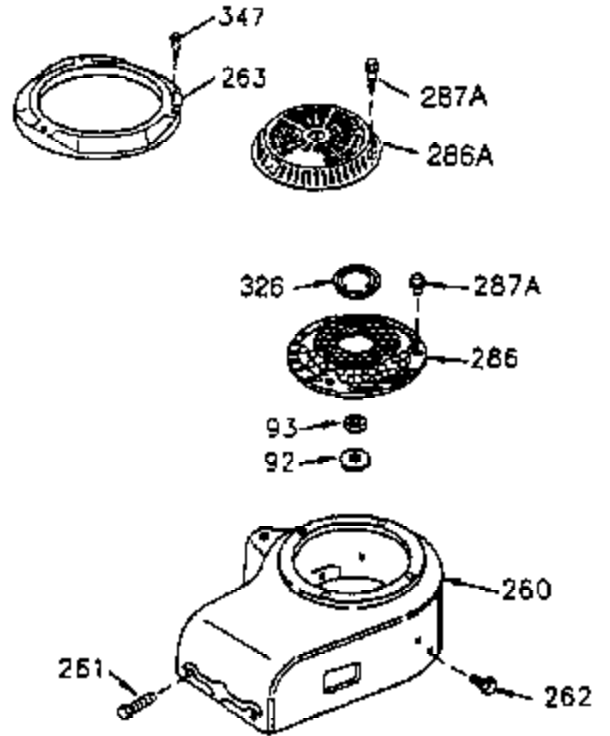

VIEW 4 OF 4
STANDARD POINT IGNITION