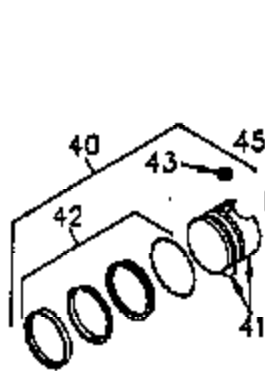

VIEW 2 OF 4

CONTINUED FROM PAGE 2

Ref #	Part Number	Qty	Description
30	35388B	1	Crankshaft
40	34552	1	Piston, Pin & Ring Set (Std.)
40	34553	1	Piston, Pin & Ring Set (.010" OS)
40	34554	1	Piston, Pin & Ring Set (.020" OS)
41	34329A	1	Piston & Pin Ass'y. (Std.) (Incl. 43)
41	34330A	1	Piston & Pin Ass'y. (.010" OS) (Incl. 43)
41	34331A	1	Piston & Pin Ass'y. (.020" OS) (Incl. 43)
42	34332	1	Ring Set (Std.)
42	34333	1	Ring Set (.010" OS)
42	34334	1	Ring Set (.020" OS)
43	27888	2	Piston Pin Retaining Ring
45	35373A	1	Connecting Rod Ass'y. (Incl. 46 & 47)
46	650908	1	Connecting Rod Bolt
47	650882	1	Connecting Rod Bolt
48	34034	2	Valve Lifter
50	35381	1	Camshaft (MCR)
52	31356	1	Oil Pump Ass'y.
64	30063	1	Screw, Torx T-30, 1/4-20 x 1/2"
69	35262	1	* Mounting Flange Gasket
70	35382A	1	Mounting Flange (Incl. 72,75,80 & 81)
72	31927	1	Oil Drain Plug
75	35319	1	Oil Seal
80	30668	1	Governor Shaft
81	30590A	2	Washer
82	35378	1	Governor Gear Ass'y. (Incl. 81)
83	30588A	1	Governor Spool
84	29193	2	Retaining Ring
86	650833	8	Screw, 1/4-20 x 1-3/16"
88	31707A	1	Spacer (Incl. 81)
89	32589	1	Flywheel Key
123	33261	1	Intake Pipe Brace
124	650738	3	Screw, 1/4-20 x 5/8"
178	29752	2	Nut & Lock Washer, 1/4-28
182	30088A	2	Screw, 1/4-28 x 1"
184	33263	1	* Carburetor To Intake Pipe Gasket
185	34926	1	Intake Pipe
223	650378	2	Screw, Torx T-30, 5/16-18 x 1-1/8"
224	27915A	1	* Intake Pipe Gasket
238	650834	2	Screw, 10-32 x 1-17/32"
239	33629	1	* Air Cleaner Gasket
240	35538B	1	Air Cleaner Body (Incl. 239)
245A	35404	1	Air Cleaner Filter
245	35403	1	Air Cleaner Filter (Incl. 251A)
250	35961	1	Air Cleaner Cover
251A	650825	2	Nut & Lock Washer, 1/4-20
251	650886	2	Wing Nut, 1/4-20
290	30705	1	Fuel Line
292	26460	2	Fuel Line Clamp
305	35574	1	Oil Fill Tube
307	35499	1	"O" Ring
308	35437	1	Fill Tube Clip
310	35576	1	Dipstick
380	632677	1	Carburetor (Incl. 184)
400	33279G	1	* Gasket Set (Incl. items marked PK in notes) Incl. part #'s 26756 (1),27272A (2),27896A (2),27915A (1),29673 (1),33263 (1),33629 (1),34041A (1)34327A (1),34698A (1),34912 (1), 34923A (1),35262 (1),35317 (1),35865 (1)