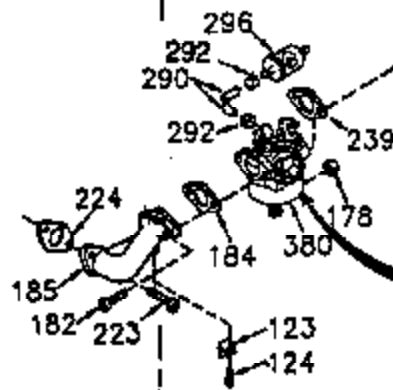

VIEW 2 OF 4

CONTINUED FROM PAGE 2

Ref #	Part Number	Qty	Description
30	35388B	1	Crankshaft
40	34552	1	Piston, Pin & Ring Set (Std.)
40	34553	1	Piston, Pin & Ring Set (.010" OS)
40	34554	1	Piston, Pin & Ring Set (.020" OS)
41	34329A	1	Piston & Pin Ass'y. (Std.) (Incl. 43)
41	34330A	1	Piston & Pin Ass'y. (.010" OS) (Incl. 43)
41	34331A	1	Piston & Pin Ass'y. (.020" OS) (Incl. 43)
42	34332	1	Ring Set (Std.)
42	34333	1	Ring Set (.010" OS)
42	34334	1	Ring Set (.020" OS)
43	27888	2	Piston Pin Retaining Ring
45	35373A	1	Connecting Rod Ass'y. (Incl. 46 & 47)
46	650908	1	Connecting Rod Bolt
47	650882	1	Connecting Rod Bolt
48	34034	2	Valve Lifter
50	35381	1	Camshaft (MCR)
52	31356	1	Oil Pump Ass'y.
64	30063	1	Screw, Torx T-30, 1/4-20 x 1/2"
69	35262	1	* Mounting Flange Gasket
70	35382A	1	Mounting Flange (Incl. 72,75,80 & 81)
72	31927	1	Oil Drain Plug
75	35319	1	Oil Seal
80	30668	1	Governor Shaft
81	30590A	2	Washer
82	35378	1	Governor Gear Ass'y. (Incl. 81)
83	30588A	1	Governor Spool
84	29193	2	Retaining Ring
86	650833	8	Screw, 1/4-20 x 1-3/16"
88	31707A	1	Spacer (Incl. 81)
89	32589	1	Flywheel Key
123	33261	1	Intake Pipe Brace
124	650738	3	Screw, 1/4-20 x 5/8"
178	29752	2	Nut & Lock Washer, 1/4-28
182	30088A	2	Screw, 1/4-28 x 1"
184	33263	1	* Carburetor To Intake Pipe Gasket
185	34926	1	Intake Pipe
223	650378	2	Screw, Torx T-30, 5/16-18 x 1-1/8"
224	27915A	1	* Intake Pipe Gasket
238	650834	2	Screw, 10-32 x 1-17/32"
239	33629	1	* Air Cleaner Gasket
240	35538B	1	Air Cleaner Body (Incl. 239)
245A	35404	1	Air Cleaner Filter
245	35403	1	Air Cleaner Filter (Incl. 251A)
250	35961	1	Air Cleaner Cover
251A	650825	2	Nut & Lock Washer, 1/4-20
251	650886	2	Wing Nut, 1/4-20
290	30705	1	Fuel Line
292	26460	2	Fuel Line Clamp
305	35574	1	Oil Fill Tube
307	35499	1	"O" Ring
308	35437	1	Fill Tube Clip
310	35576	1	Dipstick
380	632677	1	Carburetor (Incl. 184)
400	33279G	1	* Gasket Set (Incl. items marked PK in notes) Incl. part #'s 26756 (1),27272A (2),27896A (2),27915A (1),29673 (1),33263 (1),33629 (1),34041A (1)34327A (1),34698A (1),34912 (1), 34923A (1),35262 (1),35317 (1),35865 (1)