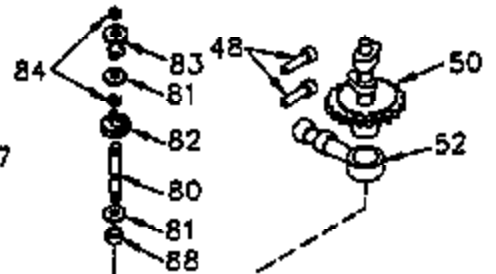

VIEW 2 OF 4

CONTINUED FROM PAGE 2

Ref #	Part Number	Qty	Description
30	35388B	1	Crankshaft
40	34552	1	Piston, Pin & Ring Set (Std.)
40	34553	1	Piston, Pin & Ring Set (.010" OS)
40	34554	1	Piston, Pin & Ring Set (.020" OS)
41	34329A	1	Piston & Pin Ass'y. (Std.) (Incl. 43)
41	34330A	1	Piston & Pin Ass'y. (.010" OS) (Incl. 43)
41	34331A	1	Piston & Pin Ass'y. (.020" OS) (Incl. 43)
42	34332	1	Ring Set (Std.)
42	34333	1	Ring Set (.010" OS)
42	34334	1	Ring Set (.020" OS)
43	27888	2	Piston Pin Retaining Ring
45	35373A	1	Connecting Rod Ass'y. (Incl. 46 & 47)
46	650908	1	Connecting Rod Bolt
47	650882	1	Connecting Rod Bolt
48	34034	2	Valve Lifter
50	35381	1	Camshaft (MCR)
52	31356	1	Oil Pump Ass'y.
64	30063	1	Screw, Torx T-30, 1/4-20 x 1/2"
69	35262	1	* Mounting Flange Gasket
70	35382A	1	Mounting Flange (Incl. 72,75,80 & 81)
72	31927	1	Oil Drain Plug
75	35319	1	Oil Seal
80	30668	1	Governor Shaft
81	30590A	2	Washer
82	35378	1	Governor Gear Ass'y. (Incl. 81)
83	30588A	1	Governor Spool
84	29193	2	Retaining Ring
86	650833	8	Screw, 1/4-20 x 1-3/16"
88	31707A	1	Spacer (Incl. 81)
89	32589	1	Flywheel Key
123	33261	1	Intake Pipe Brace
124	650738	3	Screw, 1/4-20 x 5/8"
178	29752	2	Nut & Lock Washer, 1/4-28
182	30088A	2	Screw, 1/4-28 x 1"
184	33263	1	* Carburetor To Intake Pipe Gasket
185	34926	1	Intake Pipe
223	650378	2	Screw, Torx T-30, 5/16-18 x 1-1/8"
224	27915A	1	* Intake Pipe Gasket
238	650834	2	Screw, 10-32 x 1-17/32"
239	33629	1	* Air Cleaner Gasket
240	35538B	1	Air Cleaner Body (Incl. 239)
245A	35404	1	Air Cleaner Filter
245	35403	1	Air Cleaner Filter (Incl. 251A)
250	35961	1	Air Cleaner Cover
251A	650825	2	Nut & Lock Washer, 1/4-20
251	650886	2	Wing Nut, 1/4-20
290	30705	1	Fuel Line
292	26460	2	Fuel Line Clamp
305	35574	1	Oil Fill Tube
307	35499	1	"O" Ring
308	35437	1	Fill Tube Clip
310	35576	1	Dipstick
380	632677	1	Carburetor (Incl. 184)
400	33279G	1	* Gasket Set (Incl. items marked PK in notes) Incl. part #'s 26756 (1),27272A (2),27896A (2),27915A (1),29673 (1),33263 (1),33629 (1),34041A (1)34327A (1),34698A (1),34912 (1), 34923A (1),35262 (1),35317 (1),35865 (1)