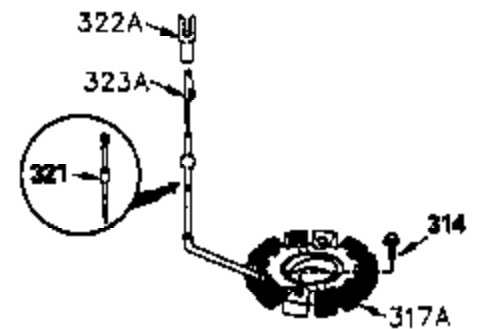

ILLUSTRATION SHOWS TYPICAL PARTS ONLY. ORDER BY PART NUMBER. PARTS NOT LISTED ARE SUPPLIED BY OEM.

VIEW 3 of 4

Ref #	Part Number	Qty	Description
28	30322	1	Lock Nut, 8-32
64	30063	1	Screw, Torx T-30, 1/4-20 x 1/2"
210	27793	1	Conduit Clip
211	28942	1	Screw, 10-32 x 3/8"
238	650834	2	Screw, 10-32 x 1-17/32"
245A	35404	1	Air Cleaner Filter
277	650729	2	Screw, 5/16-18 x 3-3/16"
314	650873	2	Screw, 1/4-20 x 3/4"
315	611104	1	Alternator Coil (Incl. 321, 322 & 323)
321	611161	1	Diode
323	611118	1	Terminal