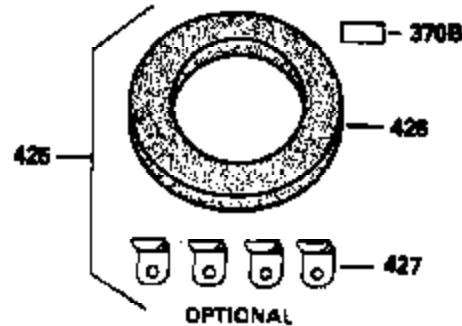

ILLUSTRATION SHOWS TYPICAL PARTS ONLY. ORDER BY PART NUMBER. PARTS NOT LISTED ARE SUPPLIED BY OEM.

VIEW 3 of 4

Ref #	Part Number	Qty	Description
28	30322	1	Lock Nut, 8-32
64	30063	1	Screw, Torx T-30, 1/4-20 x 1/2"
210	27793	1	Conduit Clip
211	28942	1	Screw, 10-32 x 3/8"
238	650834	2	Screw, 10-32 x 1-17/32"
245A	35404	1	Air Cleaner Filter
277	650729	2	Screw, 5/16-18 x 3-3/16"
314	650873	2	Screw, 1/4-20 x 3/4"
315	611104	1	Alternator Coil (Incl. 321, 322 & 323)
321	611161	1	Diode
323	611118	1	Terminal

ILLUSTRATION SHOWS TYPICAL PARTS ONLY. ORDER BY PART NUMBER. PARTS NOT LISTED ARE SUPPLIED BY OEM.

STANDARD POINT IGNITION

VIEW 4 of 4

MUFFLER (QUIET)
 (OPTIONAL)

OPTIONAL SPARK
 ARRESTOR

DEBRIS SCREEN KIT
 (OPTIONAL)

Ref #	Part Number	Qty	Description
16	32651	1	Governor Lever
19	34043	1	Extension Spring
19A	35203	1	Control Spring
28	30322	1	Lock Nut, 8-32
92	650880	1	Lock Washer
93	650881	1	Flywheel Nut
103	650814	2	Screw, Torx T-15, 10-24 x 1"
186	33860	1	Governor Link
200	35201	1	Control Bracket (Incl. 206)
202	33802	2	Compression Spring
205	650777	2	Screw, 6-32 x 21/32"
206	610973	1	Terminal
209	30200	2	Screw, 10-24 x 9/16"
210	27793	1	Conduit Clip
211	28942	1	Screw, 10-32 x 3/8"
212	35550	1	Bushing
216	35202A	1	R.P.M. Adjusting Lever (Incl.19A,212, 222,239)
222	30312	1	Screw, 10-32 x 1/2"
238	650834	2	Screw, 10-32 x 1-17/32"
245A	35404	1	Air Cleaner Filter
260	33635C	1	Blower Housing
261	650788	2	Screw, 5/16-18 x 3/4"
262	29747B	2	Screw, Torx T-40, 5/16-24 x 21/32"
277	650729	2	Screw, 5/16-18 x 3-3/16"
286	35446	1	Starter Screen
287	29752	4	Nut & Lock Washer, 1/4-28
315	611104	1	Alternator Coil (Incl. 321, 322 & 323)
327	35392	1	Starter Plug
361	30063	4	Screw, Torx T-30, 1/4-20 x 1/2"
370B	35274	1	Instruction Decal
390	590671	1	Rewind Starter
395	35763A	1	Electric Starter Motor (12 Volt)