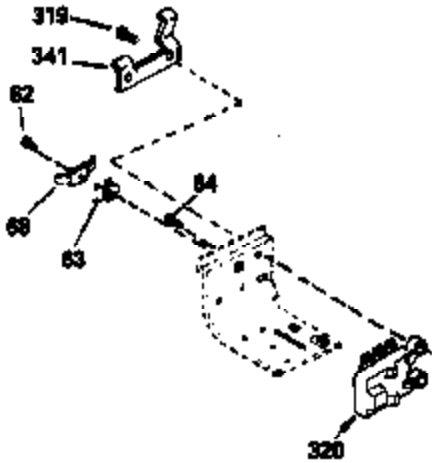

ILLUSTRATION SHOWS TYPICAL PARTS ONLY. ORDER BY PART NUMBER. PARTS NOT LISTED ARE SUPPLIED BY OEM.

VIEW 3 of 4

Ref #	Part Number	Qty	Description
28	30322	1	Lock Nut, 8-32
64	30063	1	Screw, Torx T-30, 1/4-20 x 1/2"
210	27793	1	Conduit Clip
211	28942	1	Screw, 10-32 x 3/8"
238	650834	2	Screw, 10-32 x 1-17/32"
245A	35404	1	Air Cleaner Filter
277	650729	2	Screw, 5/16-18 x 3-3/16"
314	650873	2	Screw, 1/4-20 x 3/4"
315	611104	1	Alternator Coil (Incl. 321, 322 & 323)
321	611161	1	Diode
323	611118	1	Terminal