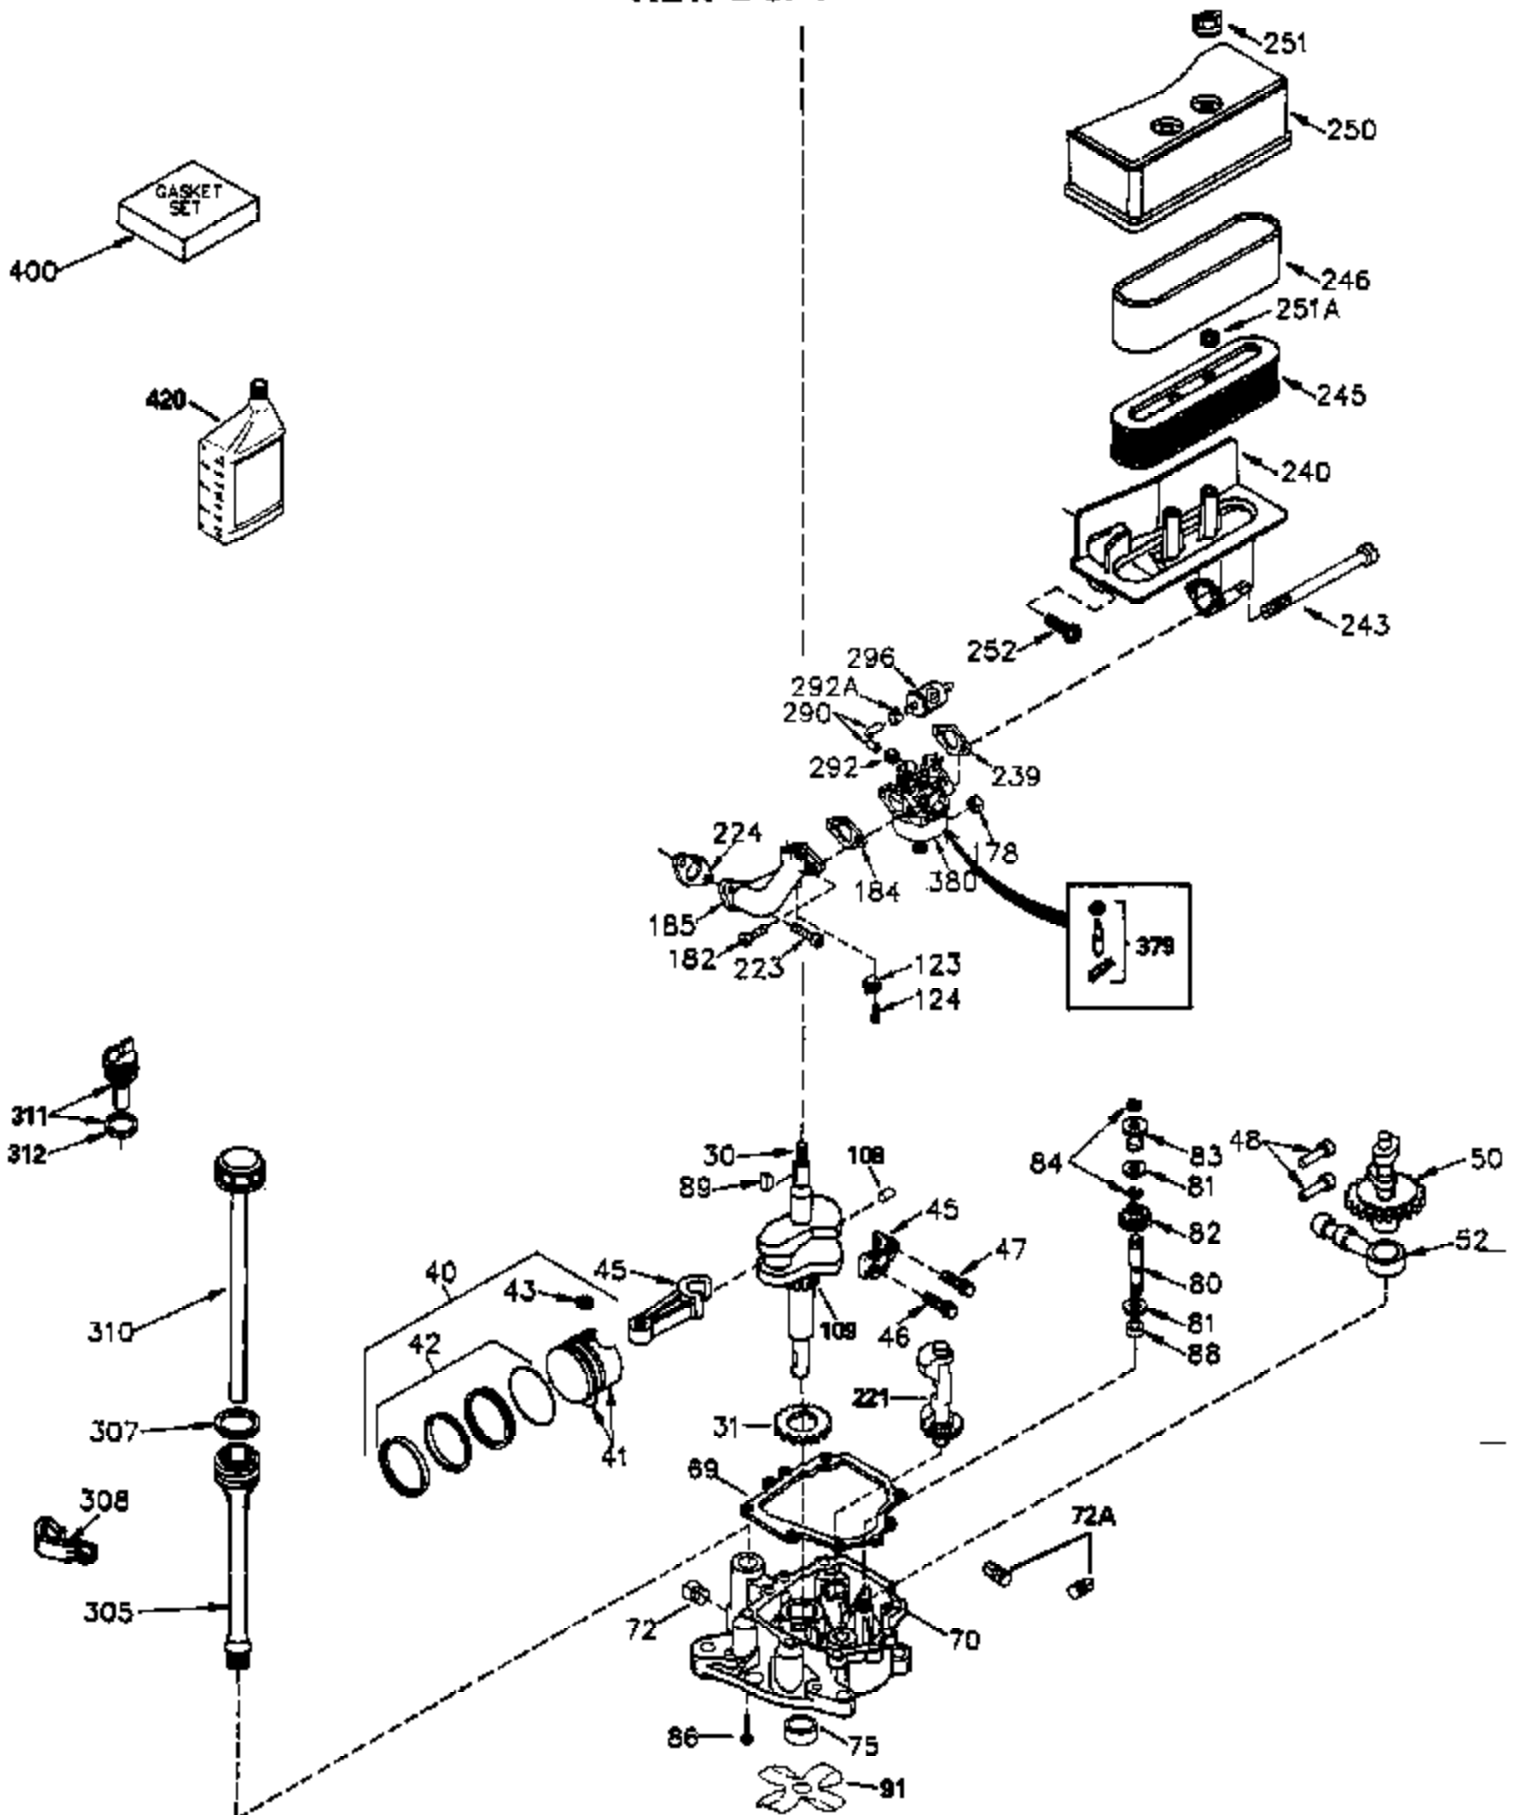

ILLUSTRATION SHOWS TYPICAL PARTS ONLY. ORDER BY PART NUMBER. PARTS NOT LISTED ARE SUPPLIED BY OEM.

VIEW 2 of 4

Ref #	Part Number	Qty	Description
28	30322	1	Lock Nut, 8-32
30	35388B	1	Crankshaft
40	34552	1	Piston, Pin & Ring Set (Std.)
40	34553	1	Piston, Pin & Ring Set (.010" OS)
40	34554	1	Piston, Pin & Ring Set (.020" OS)
41	34329A	1	Piston & Pin Ass'y. (Std.) (Incl. 43)
41	34330A	1	Piston & Pin Ass'y. (.010" OS) (Incl. 43)
41	34331A	1	Piston & Pin Ass'y. (.020" OS) (Incl. 43)
42	34332	1	Ring Set (Std.)
42	34333	1	Ring Set (.010" OS)
42	34334	1	Ring Set (.020" OS)
43	27888	2	Piston Pin Retaining Ring
45	35373A	1	Connecting Rod Ass'y. (Incl. 46 & 47)
46	650908	1	Connecting Rod Bolt
47	650882	1	Connecting Rod Bolt
48	34034	2	Valve Lifter
50	35381	1	Camshaft (MCR)
52	31356	1	Oil Pump Ass'y.
69	35262	1	* Mounting Flange Gasket
70	35382A	1	Mounting Flange (Incl. 72,75,80 & 81)
72	31927	1	Oil Drain Plug
75	35319	1	Oil Seal
80	30668	1	Governor Shaft
81	30590A	2	Washer
82	35378	1	Governor Gear Ass'y. (Incl. 81)
83	30588A	1	Governor Spool
84	29193	2	Retaining Ring
86	650833	8	Screw, 1/4-20 x 1-3/16"
88	31707A	1	Spacer (Incl. 81)
89	32589	1	Flywheel Key
123	33261	1	Intake Pipe Brace
124	650738	1	Screw, 1/4-20 x 5/8"
178	29752	2	Nut & Lock Washer, 1/4-28
182	30088A	2	Screw, 1/4-28 x 1"
184	33263	1	* Carburetor To Intake Pipe Gasket
185	34926	1	Intake Pipe
223	650378	2	Screw, Torx T-30, 5/16-18 x 1-1/8"
224	27915A	1	* Intake Pipe Gasket
238	650834	2	Screw, 10-32 x 1-17/32"
239	33629	1	* Air Cleaner Gasket
240	35538B	1	Air Cleaner Body (Incl. 239)
245	35403	1	Air Cleaner Filter (Incl. 251A)
245A	35404	1	Air Cleaner Filter
250	35405	1	Air Cleaner Cover
251A	650825	2	Nut & Lock Washer, 1/4-20
251	650886	2	Wing Nut, 1/4-20
252	650887	1	Screw, 1/4-20 x 1"
290	30705	1	Fuel Line
292	26460	2	Fuel Line Clamp
305	35574	1	Oil Fill Tube
307	35499	1	"O" Ring
308	35437	1	Fill Tube Clip
310	35576	1	Dipstick
315	611104	1	Alternator Coil (Incl. 321, 322 & 323)
380	632238	1	Carburetor (Incl. 184)