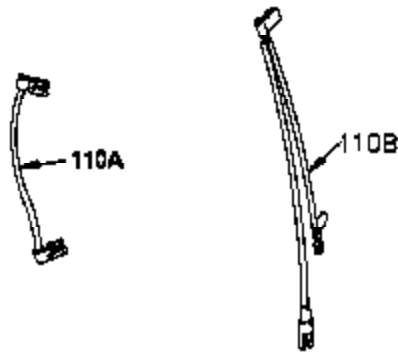

ILLUSTRATION SHOWS TYPICAL PARTS ONLY. ORDER BY PART NUMBER. PARTS NOT LISTED ARE SUPPLIED BY OEM.

VIEW 3 of 4

Ref #	Part Number	Qty	Description
28	30322	1	Lock Nut, 8-32
64	30063	1	Screw, Torx T-30, 1/4-20 x 1/2"
210	27793	1	Conduit Clip
211	28942	1	Screw, 10-32 x 3/8"
238	650834	2	Screw, 10-32 x 1-17/32"
245A	35404	1	Air Cleaner Filter
277	650729	2	Screw, 5/16-18 x 3-3/16"
314	650873	2	Screw, 1/4-20 x 3/4"
315	611104	1	Alternator Coil (Incl. 321, 322 & 323)
321	611161	1	Diode
323	611118	1	Terminal