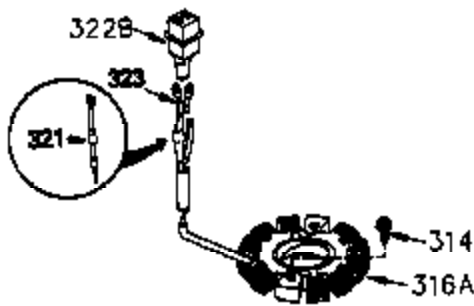

ILLUSTRATION SHOWS TYPICAL PARTS ONLY. ORDER BY PART NUMBER. PARTS NOT LISTED ARE SUPPLIED BY OEM.

VIEW 3 of 4

Ref #	Part Number	Qty	Description
28	30322	1	Lock Nut, 8-32
64	30063	1	Screw, Torx T-30, 1/4-20 x 1/2"
210	27793	1	Conduit Clip
211	28942	1	Screw, 10-32 x 3/8"
238	650834	2	Screw, 10-32 x 1-17/32"
245A	35404	1	Air Cleaner Filter
277	650729	2	Screw, 5/16-18 x 3-3/16"
314	650873	2	Screw, 1/4-20 x 3/4"
315	611104	1	Alternator Coil (Incl. 321, 322 & 323)
321	611161	1	Diode
323	611118	1	Terminal