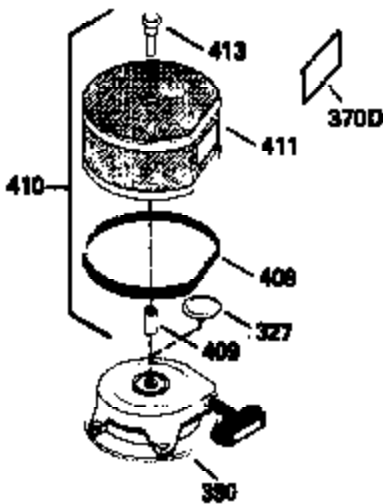

ILLUSTRATION SHOWS TYPICAL PARTS ONLY. ORDER BY PART NUMBER. PARTS NOT LISTED ARE SUPPLIED BY OEM.

VIEW 3 of 4

Ref #	Part Number	Qty	Description
28	30322	1	Lock Nut, 8-32
64	30063	1	Screw, Torx T-30, 1/4-20 x 1/2"
210	27793	1	Conduit Clip
211	28942	1	Screw, 10-32 x 3/8"
238	650834	2	Screw, 10-32 x 1-17/32"
245A	35404	1	Air Cleaner Filter
277	650729	2	Screw, 5/16-18 x 3-3/16"
314	650873	2	Screw, 1/4-20 x 3/4"
315	611104	1	Alternator Coil (Incl. 321, 322 & 323)
321	611161	1	Diode
323	611118	1	Terminal

ILLUSTRATION SHOWS TYPICAL PARTS ONLY. ORDER BY PART NUMBER. PARTS NOT LISTED ARE SUPPLIED BY OEM.

STANDARD POINT IGNITION

VIEW 4 of 4

MUFFLER (QUIET)
 (OPTIONAL)

OPTIONAL SPARK
 ARRESTOR

DEBRIS SCREEN KIT
 (OPTIONAL)

Ref #	Part Number	Qty	Description
16	32651	1	Governor Lever
19	34043	1	Extension Spring
19A	35203	1	Control Spring
28	30322	1	Lock Nut, 8-32
92	650880	1	Lock Washer
93	650881	1	Flywheel Nut
103	650814	2	Screw, Torx T-15, 10-24 x 1"
186	33860	1	Governor Link
200	35201	1	Control Bracket (Incl. 206)
202	33802	2	Compression Spring
205	650777	2	Screw, 6-32 x 21/32"
206	610973	1	Terminal
209	30200	2	Screw, 10-24 x 9/16"
210	27793	1	Conduit Clip
211	28942	1	Screw, 10-32 x 3/8"
212	35550	1	Bushing
216	35202A	1	R.P.M. Adjusting Lever (Incl.19A,212, 222,239)
222	30312	1	Screw, 10-32 x 1/2"
238	650834	2	Screw, 10-32 x 1-17/32"
245A	35404	1	Air Cleaner Filter
260	33635C	1	Blower Housing
261	650788	2	Screw, 5/16-18 x 3/4"
262	29747B	2	Screw, Torx T-40, 5/16-24 x 21/32"
277	650729	2	Screw, 5/16-18 x 3-3/16"
286	35446	1	Starter Screen
287	29752	4	Nut & Lock Washer, 1/4-28
315	611104	1	Alternator Coil (Incl. 321, 322 & 323)
327	35392	1	Starter Plug
361	30063	4	Screw, Torx T-30, 1/4-20 x 1/2"
370B	35274	1	Instruction Decal
390	590671	1	Rewind Starter
395	35763A	1	Electric Starter Motor (12 Volt)