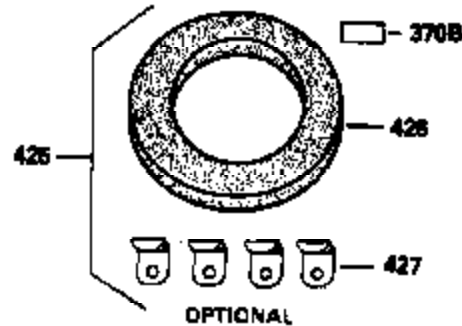

---

Ref #	Part Number	Qty	Description
420	730225	1	SAE 30 4-Cycle Engine Oil (Quart)

---

ILLUSTRATION SHOWS TYPICAL PARTS ONLY. ORDER BY PART NUMBER. PARTS NOT LISTED ARE SUPPLIED BY OEM.

VIEW 3 of 4

Ref #	Part Number	Qty	Description
28	30322	1	Lock Nut, 8-32
62	650760	1	Screw, 8-32 x 3/8"
63	28545	1	Grommet
64	30063	1	Screw, Torx T-30, 1/4-20 x 1/2"
68	33356	1	Ground Terminal
203	36208	1	Compression Spring
204	650960	1	Screw, 6-32 x 1-1/8"
210	27793	1	Conduit Clip
211	28942	1	Screw, 10-32 x 3/8"
238	650834	2	Screw, 10-32 x 1-17/32"
245A	35404	1	Air Cleaner Filter
277	650729	2	Screw, 5/16-18 x 3-3/16"

ILLUSTRATION SHOWS TYPICAL PARTS ONLY. ORDER BY PART NUMBER. PARTS NOT LISTED ARE SUPPLIED BY OEM.

STANDARD POINT IGNITION

VIEW 4 of 4

MUFFLER (QUIET)  
 (OPTIONAL)

OPTIONAL SPARK  
 ARRESTOR

DEBRIS SCREEN KIT  
 (OPTIONAL)

Ref #	Part Number	Qty	Description
	16 32651	1	Governor Lever
	19A 35988	1	Extension Spring
	28 30322	1	Lock Nut, 8-32
	92 650880	1	Lock Washer
	93 650881	1	Flywheel Nut
	103 650814	2	Screw, Torx T-15, 10-24 x 1"
	186 33860	1	Governor Link
	200 35956	1	Control Bracket (Incl. 203 & 204)
	203 36208	1	Compression Spring
	204 650960	1	Screw, 6-32 x 1-1/8"
	209 650902	2	Screw, 10-32 x 7/16"
	210 27793	1	Conduit Clip
	211 28942	1	Screw, 10-32 x 3/8"
	238 650834	2	Screw, 10-32 x 1-17/32"
	245A 35404	1	Air Cleaner Filter
	260 34094B	1	Blower Housing
	261 650788	2	Screw, 5/16-18 x 3/4"
	262 29747B	2	Screw, Torx T-40, 5/16-24 x 21/32"
	277 650729	2	Screw, 5/16-18 x 3-3/16"
	286 35446	1	Starter Screen
	287 29752	4	Nut & Lockwasher, 1/4-28
	327 35392	1	Starter Plug
	370B 35274	1	Instruction Decal
	390 590671	1	Rewind Starter