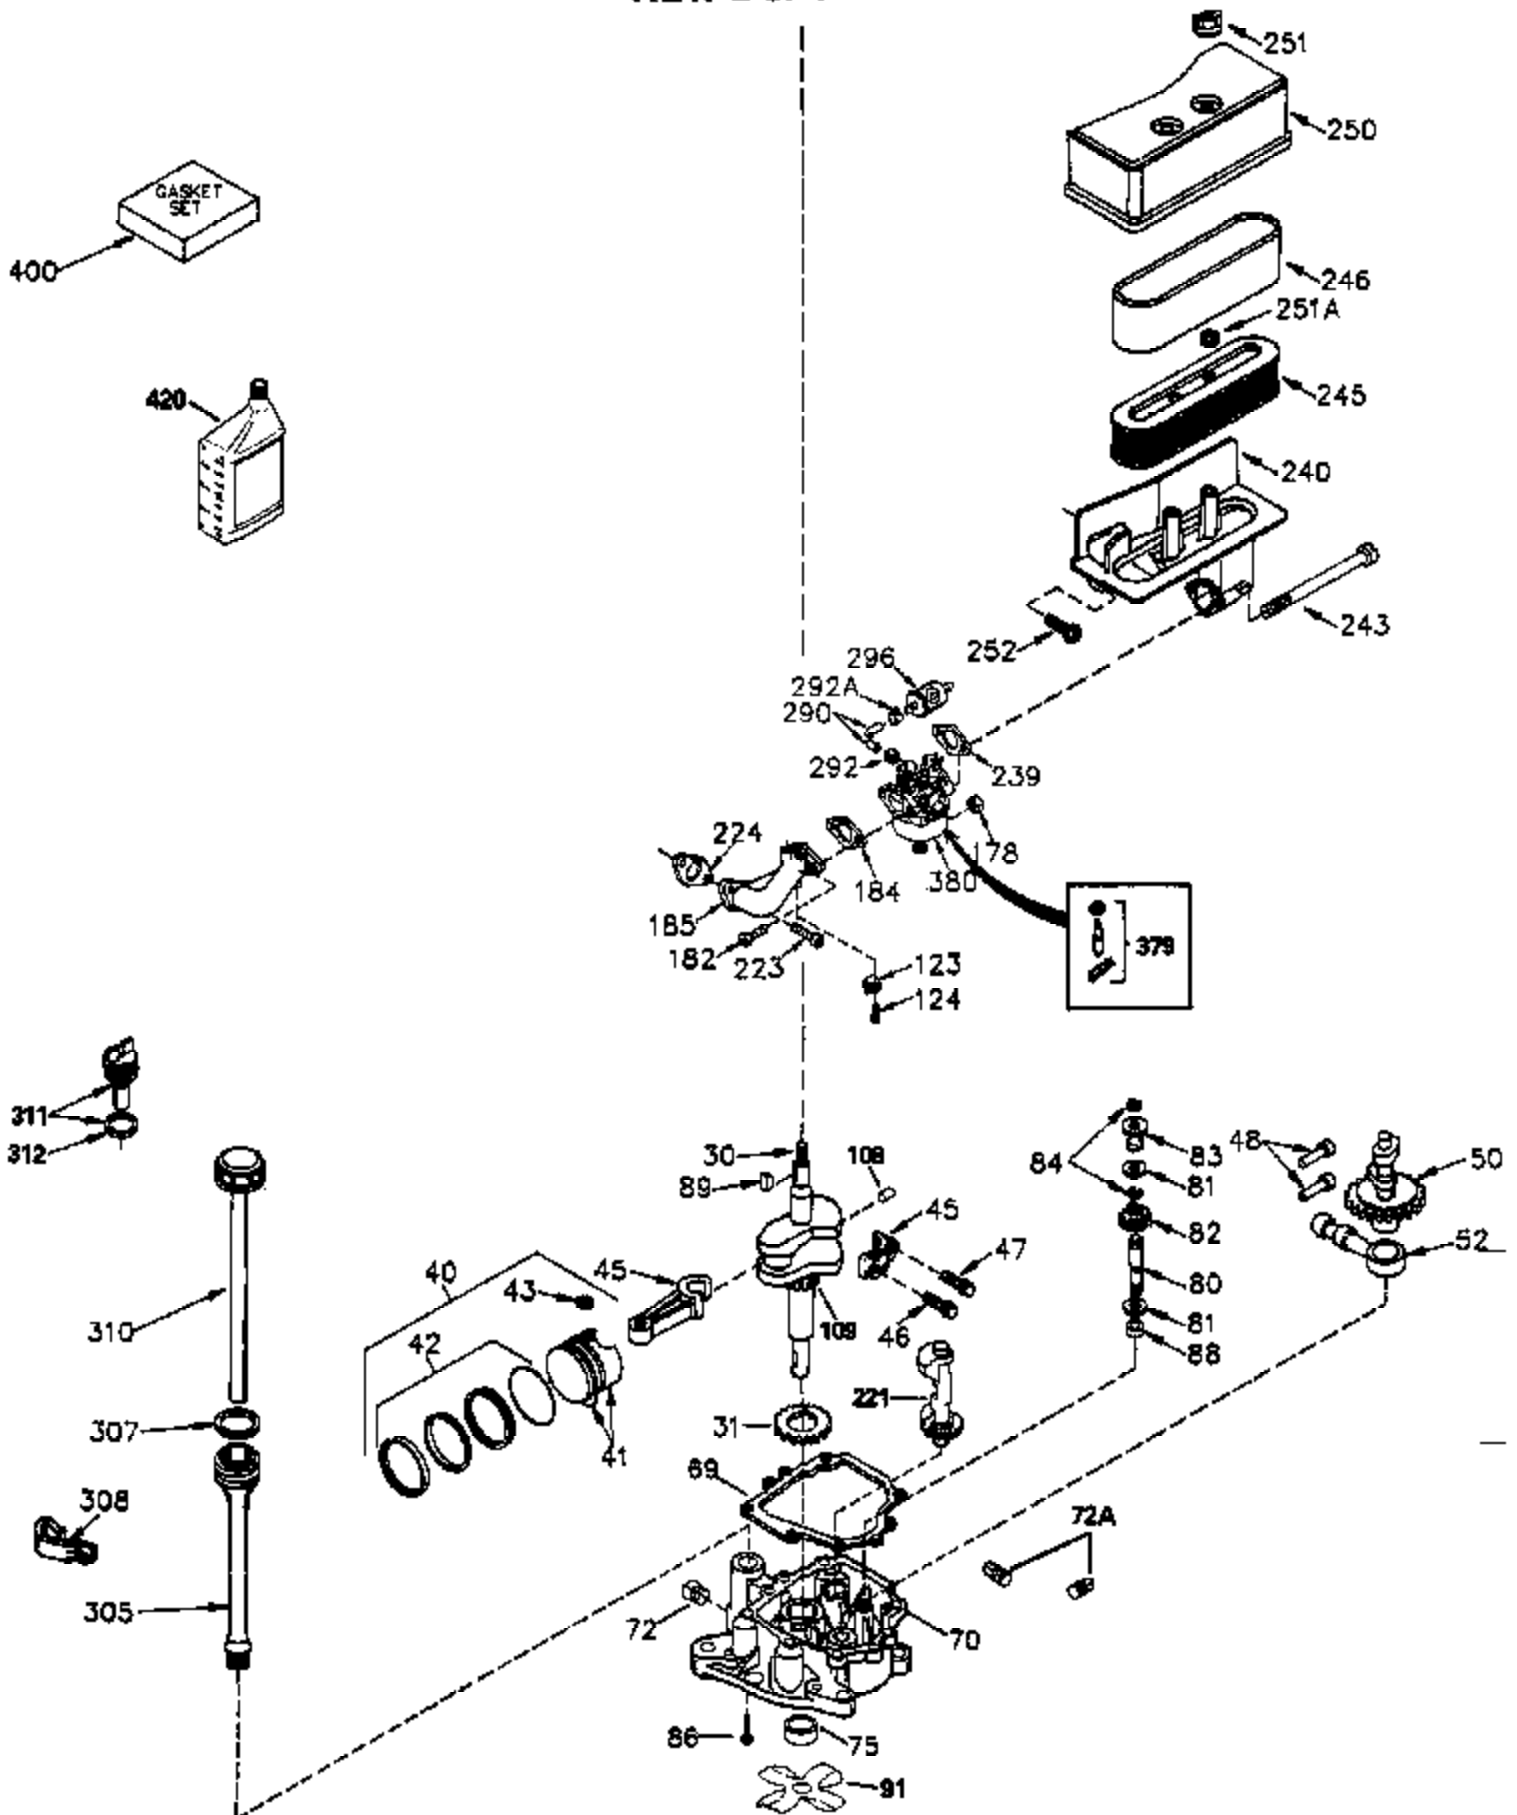

ILLUSTRATION SHOWS TYPICAL PARTS ONLY. ORDER BY PART NUMBER. PARTS NOT LISTED ARE SUPPLIED BY OEM.

VIEW 2 of 4

Ref #	Part Number	Qty	Description
28	30322	1	Lock Nut, 8-32
30	35388B	1	Crankshaft
40	34552	1	Piston, Pin & Ring Set (Std.)
40	34553	1	Piston, Pin & Ring Set (.010" OS)
40	34554	1	Piston, Pin & Ring Set (.020" OS)
41	34329A	1	Piston & Pin Ass'y. (Std.) (Incl. 43)
41	34330A	1	Piston & Pin Ass'y. (.010" OS) (Incl. 43)
41	34331A	1	Piston & Pin Ass'y. (.020" OS) (Incl. 43)
42	34332	1	Ring Set (Std.)
42	34333	1	Ring Set (.010" OS)
42	34334	1	Ring Set (.020" OS)
43	27888	2	Piston Pin Retaining Ring
45	35373A	1	Connecting Rod Ass'y. (Incl. 46 & 47)
46	650908	1	Connecting Rod Bolt
47	650882	1	Connecting Rod Bolt
48	34034	2	Valve Lifter
50	35381	1	Camshaft (MCR)
52	31356	1	Oil Pump Ass'y.
69	35262	1	* Mounting Flange Gasket
70	35382A	1	Mounting Flange (Incl. 72,75,80 & 81)
72	31927	1	Oil Drain Plug
75	35319	1	Oil Seal
80	30668	1	Governor Shaft
81	30590A	2	Washer
82	35378	1	Governor Gear Ass'y. (Incl. 81)
83	30588A	1	Governor Spool
84	29193	2	Retaining Ring
86	650833	8	Screw, 1/4-20 x 1-3/16"
88	31707A	1	Spacer (Incl. 81)
89	32589	1	Flywheel Key
123	33261	1	Intake Pipe Brace
124	650738	3	Screw, 1/4-20 x 5/8"
178	29752	2	Nut & Lock Washer, 1/4-28
182	30088A	2	Screw, 1/4-28 x 1"
184	33263	1	* Carburetor To Intake Pipe Gasket
185	34926	1	Intake Pipe
203	36208	1	Compression Spring
204	650960	1	Screw, 6-32 x 1-1/8"
223	650378	2	Screw, Torx T-30, 5/16-18 x 1-1/8"
224	27915A	1	* Intake Pipe Gasket
238	650834	2	Screw, 10-32 x 1-17/32"
239	33629	1	* Air Cleaner Gasket
240	35538B	1	Air Cleaner Body (Incl. 239)
245	35403	1	Air Cleaner Filter (Incl. 251A)
245A	35404	1	Air Cleaner Filter
250	35961	1	Air Cleaner Cover
251	650886	2	Wing Nut, 1/4-20
251A	650825	2	Nut & Lock Washer, 1/4-20
305	35574	1	Oil Fill Tube
307	35499	1	"O" Ring
308	35437	1	Fill Tube Clip
310	35576	1	Dipstick
380	632677	1	Carburetor (Incl. 184)
400	33279G	1	* Gasket Set (Incl. items marked PK in notes) Incl. part #'s 26756 (1), 27272A (2), 27896A (2), 27915A (1), 29673 (1), 33263 (1), 33629 (1), 34041A (1), 34327A (1), 34698A (1), 34912 (1), 34923A (1), 35262 (1), 35317 (1), 35865 (1)