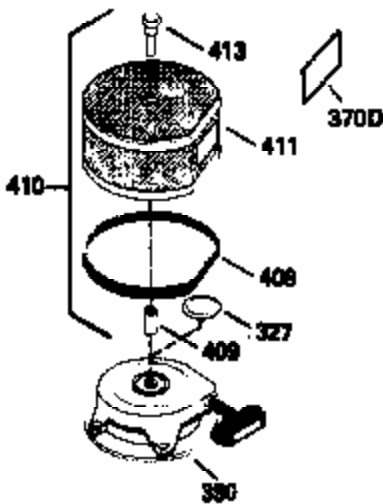

---

Ref #	Part Number	Qty	Description
420	730225	1	SAE 30 4-Cycle Engine Oil (Quart)

---

ILLUSTRATION SHOWS TYPICAL PARTS ONLY. ORDER BY PART NUMBER. PARTS NOT LISTED ARE SUPPLIED BY OEM.

VIEW 3 of 4

Ref #	Part Number	Qty	Description
28	30322	1	Lock Nut, 8-32
62	650760	1	Screw, 8-32 x 3/8"
63	28545	1	Grommet
64	30063	1	Screw, Torx T-30, 1/4-20 x 1/2"
68	33356	1	Ground Terminal
203	36208	1	Compression Spring
204	650960	1	Screw, 6-32 x 1-1/8"
210	27793	1	Conduit Clip
211	28942	1	Screw, 10-32 x 3/8"
238	650834	2	Screw, 10-32 x 1-17/32"
245A	35404	1	Air Cleaner Filter
277	650729	2	Screw, 5/16-18 x 3-3/16"

ILLUSTRATION SHOWS TYPICAL PARTS ONLY. ORDER BY PART NUMBER. PARTS NOT LISTED ARE SUPPLIED BY OEM.

STANDARD POINT IGNITION

VIEW 4 of 4

MUFFLER (QUIET)  
 (OPTIONAL)

OPTIONAL SPARK  
 ARRESTOR

DEBRIS SCREEN KIT  
 (OPTIONAL)

Ref #	Part Number	Qty	Description
	16 32651	1	Governor Lever
	19A 35988	1	Extension Spring
	28 30322	1	Lock Nut, 8-32
	92 650880	1	Lock Washer
	93 650881	1	Flywheel Nut
	103 650814	2	Screw, Torx T-15, 10-24 x 1"
	186 33860	1	Governor Link
	200 35956	1	Control Bracket (Incl. 203 & 204)
	203 36208	1	Compression Spring
	204 650960	1	Screw, 6-32 x 1-1/8"
	209 650902	2	Screw, 10-32 x 7/16"
	210 27793	1	Conduit Clip
	211 28942	1	Screw, 10-32 x 3/8"
	238 650834	2	Screw, 10-32 x 1-17/32"
	245A 35404	1	Air Cleaner Filter
	260 34094B	1	Blower Housing
	261 650788	2	Screw, 5/16-18 x 3/4"
	262 29747B	2	Screw, Torx T-40, 5/16-24 x 21/32"
	277 650729	2	Screw, 5/16-18 x 3-3/16"
	286 35446	1	Starter Screen
	287 29752	4	Nut & Lockwasher, 1/4-28
	327 35392	1	Starter Plug
	370B 35274	1	Instruction Decal
	390 590671	1	Rewind Starter