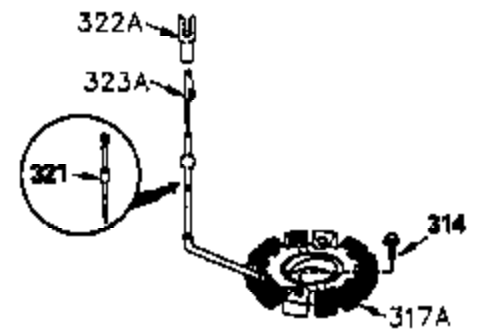

---

Ref #	Part Number	Qty	Description
420	730225	1	SAE 30 4-Cycle Engine Oil (Quart)

---

ILLUSTRATION SHOWS TYPICAL PARTS ONLY. ORDER BY PART NUMBER. PARTS NOT LISTED ARE SUPPLIED BY OEM.

VIEW 3 of 4

Ref #	Part Number	Qty	Description
28	30322	1	Lock Nut, 8-32
62	650760	1	Screw, 8-32 x 3/8"
63	28545	1	Grommet
64	30063	1	Screw, Torx T-30, 1/4-20 x 1/2"
68	33356	1	Ground Terminal
203	36208	1	Compression Spring
204	650960	1	Screw, 6-32 x 1-1/8"
210	27793	1	Conduit Clip
211	28942	1	Screw, 10-32 x 3/8"
238	650834	2	Screw, 10-32 x 1-17/32"
245A	35404	1	Air Cleaner Filter
277	650729	2	Screw, 5/16-18 x 3-3/16"