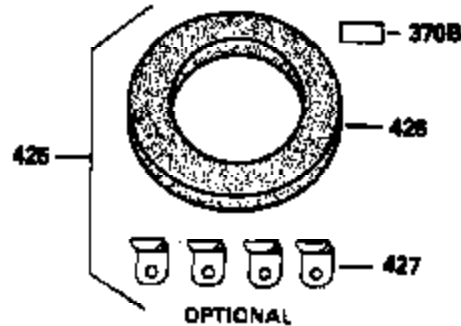

ILLUSTRATION SHOWS TYPICAL PARTS ONLY. ORDER BY PART NUMBER. PARTS NOT LISTED ARE SUPPLIED BY OEM.

VIEW 3 of 4

Ref #	Part Number	Qty	Description
64	30063		Screw, Torx T-30, 1/4-20 x 1/2"
72A	28483		Oil Drain Plug
210	27793		Conduit Clip
211	28942		Screw, 10-32 x 3/8"
238	650834		Screw, 10-32 x 1-17/32"
245A	35404		Air Cleaner Filter
274	35865		Exhaust Gasket (use as required)
277	650729		Screw, 5/16-18 x 3-3/16"
314	650873		Screw, 1/4-20 x 3/4"
315	611113		Alt. Coil (3 Amp DC) (Incl. 321, 322 & 323)
321	611161		Diode
323	610922		Terminal
398	590685		Rewind Starter & Cup Ass'y. (This assembly replaces 590633 starter. This assembly consists of a 590671 rewind starter and a 35965A starter cup.)
415	730130		Exh.Adapter Kit(Incl.274 & 277)(As Re q.)

ILLUSTRATION SHOWS TYPICAL PARTS ONLY. ORDER BY PART NUMBER. PARTS NOT LISTED ARE SUPPLIED BY OEM.

STANDARD POINT IGNITION

VIEW 4 of 4

MUFFLER (QUIET)
 (OPTIONAL)

OPTIONAL SPARK
 ARRESTOR

DEBRIS SCREEN KIT
 (OPTIONAL)