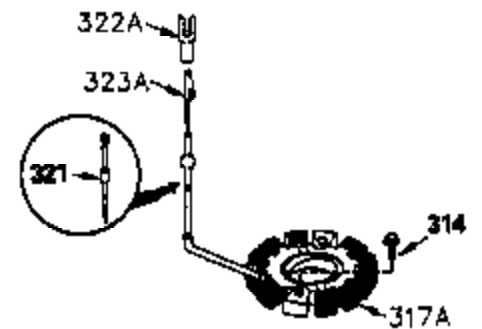

ILLUSTRATION SHOWS TYPICAL PARTS ONLY. ORDER BY PART NUMBER. PARTS NOT LISTED ARE SUPPLIED BY OEM.

VIEW 3 of 4

Ref #	Part Number	Qty	Description
64	30063		Screw, Torx T-30, 1/4-20 x 1/2"
72A	28483		Oil Drain Plug
210	27793		Conduit Clip
211	28942		Screw, 10-32 x 3/8"
238	650834		Screw, 10-32 x 1-17/32"
245A	35404		Air Cleaner Filter
274	35865		Exhaust Gasket (use as required)
277	650729		Screw, 5/16-18 x 3-3/16"
314	650873		Screw, 1/4-20 x 3/4"
315	611113		Alt. Coil (3 Amp DC) (Incl. 321, 322 & 323)
321	611161		Diode
323	610922		Terminal
398	590685		Rewind Starter & Cup Ass'y. (This assembly replaces 590633 starter. This assembly consists of a 590671 rewind starter and a 35965A starter cup.)
415	730130		Exh.Adapter Kit(Incl.274 & 277)(As Re q.)