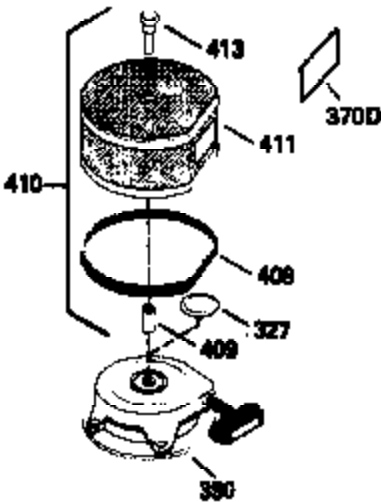

ILLUSTRATION SHOWS TYPICAL PARTS ONLY. ORDER BY PART NUMBER. PARTS NOT LISTED ARE SUPPLIED BY OEM.

VIEW 3 of 4

Ref #	Part Number	Qty	Description
64	30063		Screw, Torx T-30, 1/4-20 x 1/2"
72A	28483		Oil Drain Plug
210	27793		Conduit Clip
211	28942		Screw, 10-32 x 3/8"
238	650834		Screw, 10-32 x 1-17/32"
245A	35404		Air Cleaner Filter
274	35865		Exhaust Gasket (use as required)
277	650729		Screw, 5/16-18 x 3-3/16"
314	650873		Screw, 1/4-20 x 3/4"
315	611113		Alt. Coil (3 Amp DC) (Incl. 321, 322 & 323)
321	611161		Diode
323	610922		Terminal
398	590685		Rewind Starter & Cup Ass'y. (This assembly replaces 590633 starter. This assembly consists of a 590671 rewind starter and a 35965A starter cup.)
415	730130		Exh.Adapter Kit(Incl.274 & 277)(As Re q.)

ILLUSTRATION SHOWS TYPICAL PARTS ONLY. ORDER BY PART NUMBER. PARTS NOT LISTED ARE SUPPLIED BY OEM.

STANDARD POINT IGNITION

VIEW 4 of 4

MUFFLER (QUIET)
 (OPTIONAL)

OPTIONAL SPARK
 ARRESTOR

DEBRIS SCREEN KIT
 (OPTIONAL)