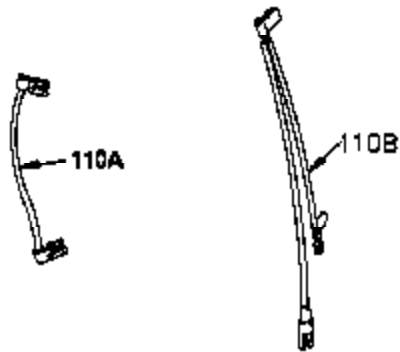

Ref #	Part Number	Qty	Description
380	632238		Carburetor (Incl. 184) (Refer to Division 5, Section A, page A3-4 for breakdown or Fiche 10B, Grid E-3)
398	590685		Rewind Starter & Cup Ass'y. (This assembly replaces 590633 starter. This assembly consists of a 590671 rewind starter and a 35965A starter cup.)
400	33279G		* Gasket Set (Incl. items marked *)
420	730225		SAE 30 4-Cycle Engine Oil (Quart)

ILLUSTRATION SHOWS TYPICAL PARTS ONLY. ORDER BY PART NUMBER. PARTS NOT LISTED ARE SUPPLIED BY OEM.

VIEW 3 of 4