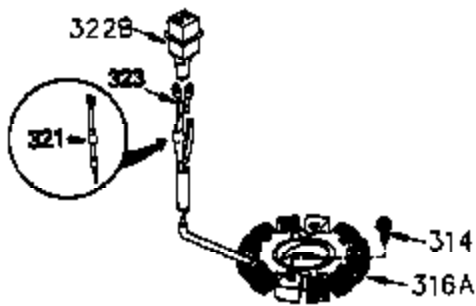

Ref #	Part Number	Qty	Description
380	632238		Carburetor (Incl. 184) (Refer to Division 5, Section A, page A3-4 for breakdown or Fiche 10B, Grid E-3)
398	590685		Rewind Starter & Cup Ass'y. (This assembly replaces 590633 starter. This assembly consists of a 590671 rewind starter and a 35965A starter cup.)
400	33279G		* Gasket Set (Incl. items marked *)
420	730225		SAE 30 4-Cycle Engine Oil (Quart)

ILLUSTRATION SHOWS TYPICAL PARTS ONLY. ORDER BY PART NUMBER. PARTS NOT LISTED ARE SUPPLIED BY OEM.

VIEW 3 of 4