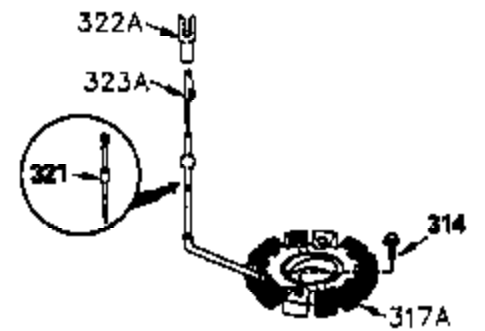

Ref #	Part Number	Qty	Description
380	632238		Carburetor (Incl. 184) (Refer to Division 5, Section A, page A3-4 for breakdown or Fiche 10B, Grid E-3)
398	590685		Rewind Starter & Cup Ass'y. (This assembly replaces 590633 starter. This assembly consists of a 590671 rewind starter and a 35965A starter cup.)
400	33279G		* Gasket Set (Incl. items marked *)
420	730225		SAE 30 4-Cycle Engine Oil (Quart)

ILLUSTRATION SHOWS TYPICAL PARTS ONLY. ORDER BY PART NUMBER. PARTS NOT LISTED ARE SUPPLIED BY OEM.

VIEW 3 of 4