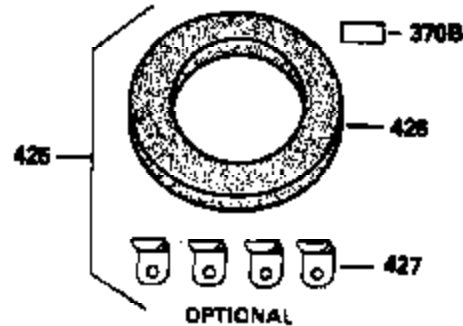

ILLUSTRATION SHOWS TYPICAL PARTS ONLY. ORDER BY PART NUMBER. PARTS NOT LISTED ARE SUPPLIED BY OEM.

VIEW 3 of 4

Ref #	Part Number	Qty	Description
	28 30322		Lock Nut, 8-32
	64 30063		Screw, Torx T-30, 1/4-20 x 1/2"
110C	35195A		Ground Wire
	210 27793		Conduit Clip
	211 28942		Screw, 10-32 x 3/8"
	238 650834		Screw, 10-32 x 1-17/32"
245A	35404		Air Cleaner Filter
	274 35865		Exhaust Gasket (use as required)
	277 650729		Screw, 5/16-18 x 3-3/16"
	398 590685		Rewind Starter & Cup Ass'y. (This assembly replaces 590633 starter. This assembly consists of a 590671 rewind starter and a 35965A starter cup.)
415	730130		Exh.Adapter Kit(Incl.274 & 277)(As Re q.)

ILLUSTRATION SHOWS TYPICAL PARTS ONLY. ORDER BY PART NUMBER. PARTS NOT LISTED ARE SUPPLIED BY OEM.

STANDARD POINT IGNITION

VIEW 4 of 4

MUFFLER (QUIET)  
 (OPTIONAL)

OPTIONAL SPARK  
 ARRESTOR

DEBRIS SCREEN KIT  
 (OPTIONAL)