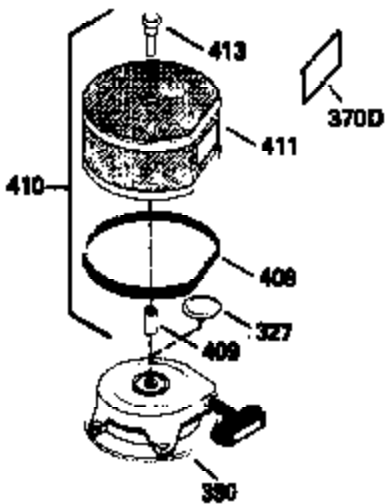

ILLUSTRATION SHOWS TYPICAL PARTS ONLY. ORDER BY PART NUMBER. PARTS NOT LISTED ARE SUPPLIED BY OEM.

VIEW 3 of 4

Ref #	Part Number	Qty	Description
	28 30322		Lock Nut, 8-32
	64 30063		Screw, Torx T-30, 1/4-20 x 1/2"
110C	35195A		Ground Wire
	210 27793		Conduit Clip
	211 28942		Screw, 10-32 x 3/8"
	238 650834		Screw, 10-32 x 1-17/32"
245A	35404		Air Cleaner Filter
	274 35865		Exhaust Gasket (use as required)
	277 650729		Screw, 5/16-18 x 3-3/16"
	398 590685		Rewind Starter & Cup Ass'y. (This assembly replaces 590633 starter. This assembly consists of a 590671 rewind starter and a 35965A starter cup.)
415	730130		Exh.Adapter Kit(Incl.274 & 277)(As Re q.)

ILLUSTRATION SHOWS TYPICAL PARTS ONLY. ORDER BY PART NUMBER. PARTS NOT LISTED ARE SUPPLIED BY OEM.

STANDARD POINT IGNITION

VIEW 4 of 4

MUFFLER (QUIET)  
 (OPTIONAL)

OPTIONAL SPARK  
 ARRESTOR

DEBRIS SCREEN KIT  
 (OPTIONAL)