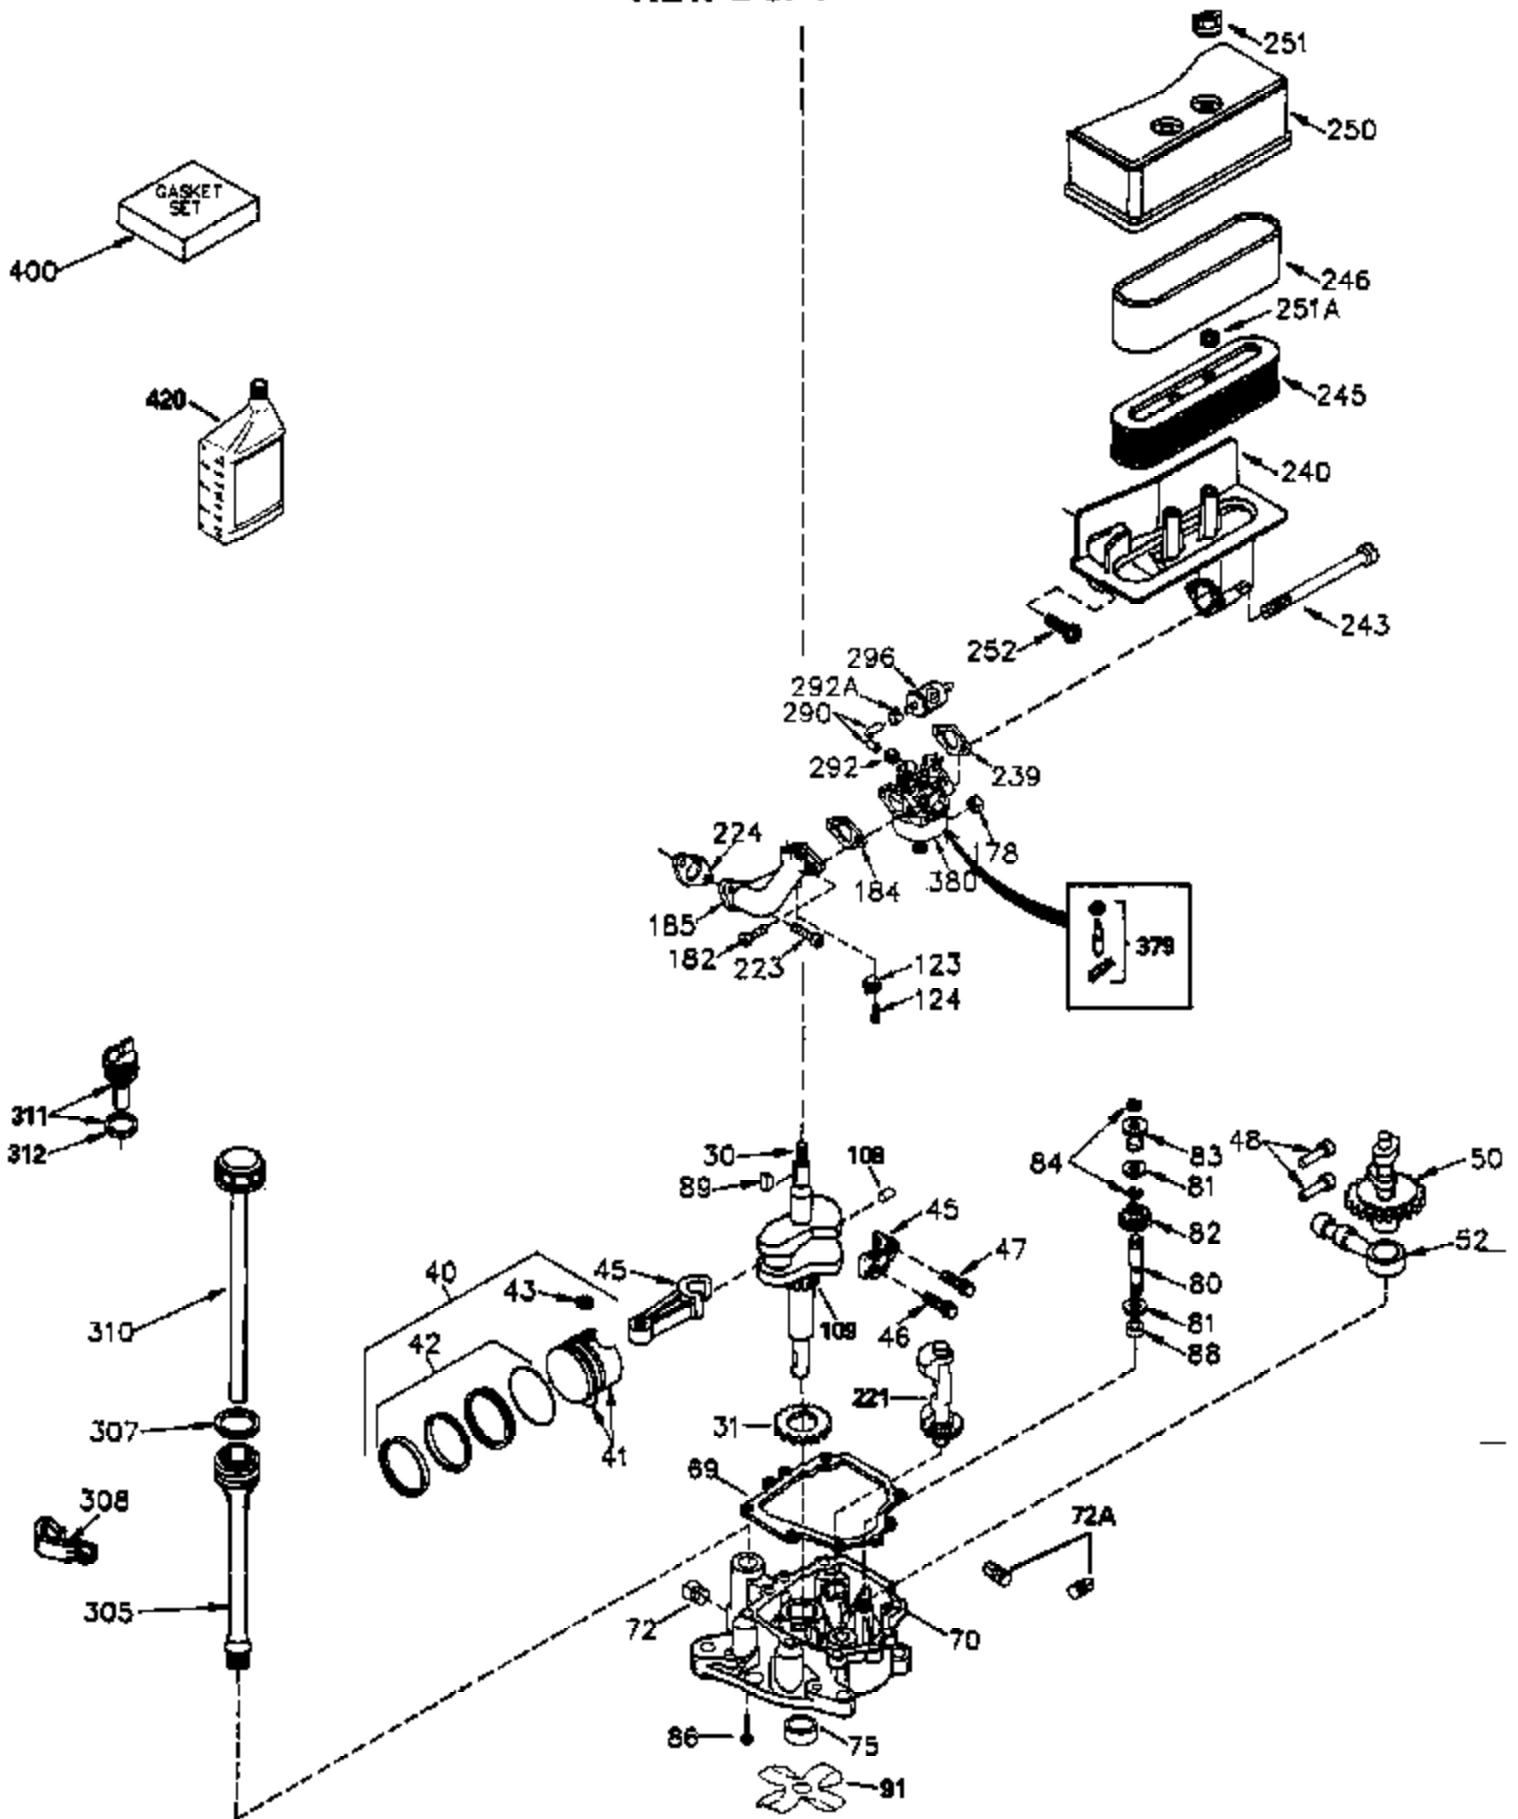

ILLUSTRATION SHOWS TYPICAL PARTS ONLY. ORDER BY PART NUMBER. PARTS NOT LISTED ARE SUPPLIED BY OEM.

VIEW 2 of 4

Ref #	Part Number	Qty	Description
28	30322		Lock Nut, 8-32
30	35380A		Crankshaft
40	34552		Piston, Pin & Ring Set (Std.) (3-1/8")
40	34553		Piston, Pin & Ring Set (.010" OS)
40	34554		Piston, Pin & Ring Set (.020" OS)
41	34329A		Piston & Pin Ass'y. (Std.) (Incl. 43)
41	34330A		Piston & Pin Ass'y. (.010" OS) (Incl. 43)
41	34331A		Piston & Pin Ass'y. (.020" OS) (Incl. 43)
42	34332		Ring Set (Std.)
42	34333		Ring Set (.010" OS)
42	34334		Ring Set (.020" OS)
43	27888		Piston Pin Retaining Ring
45	35373A		Connecting Rod (Incl. 46 & 47)
46	650908		Connecting Rod Bolt
47	650882		Connecting Rod Bolt
48	34034		Valve Lifter
50	35381		Camshaft (MCR)
52	31356		Oil Pump
69	35262		* Mounting Flange Gasket
70	35382A		Mounting Flange (Incl. 72, 75, 80 & 8 1)
72	31927		Oil Drain Plug
75	35319		Oil Seal
80	30668		Governor Shaft
81	30590A		Washer
82	35378		Governor Gear (Incl. 81)
83	30588A		Governor Spool
84	29193		Retaining Ring
86	650833		Screw, 1/4-20 x 1-3/16"
88	31707A		Spacer (Incl. 81)
89	32589		Flywheel Key
123	33261		Intake pipe Brace
124	650738		Screw, 1/4-20 x 5/8"
178	29752		Nut & Lock Washer, 1/4-28
182	30088A		Screw, 1/4-28 x 1"
184	33263		* Carburetor To Intake Pipe Gasket
185	34926		Intake Pipe
223	650378		Screw, Torx T-30, 5/16-18 x 1-1/8"
224	27915A		* Intake Pipe Gasket
238	650834		Screw, 10-32 x 1-17/32"
239	33629		* Carburetor Gasket
240	35538B		Air Cleaner Body (Incl. 239)
245	35403		Air Cleaner Filter (Incl. 251)
245A	35404		Air Cleaner Filter
250	35405		Air Cleaner Cover
251A	650825		Nut & Lock Washer, 1/4-20
251	650886		Wing Nut, 1/4-20
252	650887		Screw, 1/4-20 x 1"
290	34357		Fuel Line (6-3/4" or 17cm)
292A	35864		Fuel Filter Clamp
292	26460		Fuel Line Clamp
296	34279B		Fuel Filter (Incl. 292)
305	35574		Oil Tube
307	35499		"O" Ring
308	35437		Fill Tube Clip
310	35576		Dipstick
379	631021		Inlet Needle, Seat & Clip Ass'y.