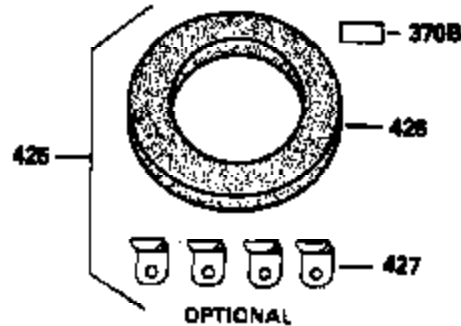

ILLUSTRATION SHOWS TYPICAL PARTS ONLY. ORDER BY PART NUMBER. PARTS NOT LISTED ARE SUPPLIED BY OEM.

VIEW 3 of 4

Ref #	Part Number	Qty	Description
28	30322	1	Lock Nut, 8-32
64	30063	1	Screw, Torx T-30, 1/4-20 x 1/2"
210	27793	1	Conduit Clip
211	28942	1	Screw, 10-32 x 3/8"
238	650834	2	Screw, 10-32 x 1-17/32"
245A	35404	1	Air Cleaner Filter
277	650729	2	Screw, 5/16-18 x 3-3/16"

ILLUSTRATION SHOWS TYPICAL PARTS ONLY. ORDER BY PART NUMBER. PARTS NOT LISTED ARE SUPPLIED BY OEM.

STANDARD POINT IGNITION

VIEW 4 of 4

MUFFLER (QUIET)
 (OPTIONAL)

OPTIONAL SPARK
 ARRESTOR

DEBRIS SCREEN KIT
 (OPTIONAL)

Ref #	Part Number	Qty	Description
16	32651	1	Governor Lever
19	35203	1	Control Spring
19A	34043	1	Extension Spring
28	30322	1	Lock Nut, 8-32
92	650880	1	Lock Washer
93	650881	1	Flywheel Nut
103	650814	2	Screw, Torx T-15, 10-24 x 1"
186	33860	1	Governor Link
200	35201	1	Control Bracket (Incl. 19, 203 & 204)
202	33802	2	Compression Spring
205	650777	2	Screw, 6-32 x 21/32"
206	610973	1	Terminal
209	30200	2	Screw, 10-24 x 9/16"
210	27793	1	Conduit Clip
211	28942	1	Screw, 10-32 x 3/8"
212	35550	1	Bushing
216	35202A	1	R.P.M. Adj. Lever (Incl. 19A, 212, 22 2 & 239)
222	30312	1	Screw, 10-32 x 1/2"
238	650834	2	Screw, 10-32 x 1-17/32"
245A	35404	1	Air Cleaner Filter
260	34094B	1	Blower Housing
261	650788	2	Screw, 5/16-18 x 3/4"
262	29747B	2	Screw, Torx T-40, 5/16-24 x 21/32"
277	650729	2	Screw, 5/16-18 x 3-3/16"
286	35446	1	Starter Screen
287	29752	4	Nut & Lockwasher, 1/4-28
327	35392	1	Starter Plug
370B	35274	1	Instruction Decal
390	590671	1	Rewind Starter