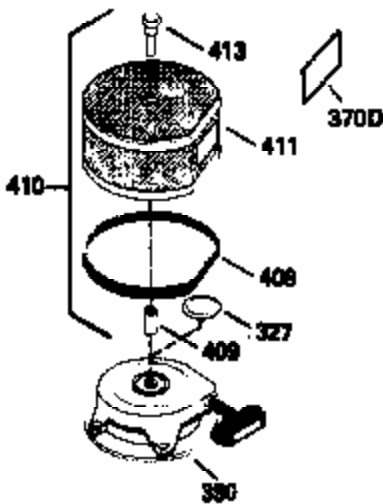

ILLUSTRATION SHOWS TYPICAL PARTS ONLY. ORDER BY PART NUMBER. PARTS NOT LISTED ARE SUPPLIED BY OEM.

VIEW 3 of 4

Ref #	Part Number	Qty	Description
28	30322	1	Lock Nut, 8-32
64	30063	1	Screw, Torx T-30, 1/4-20 x 1/2"
210	27793	1	Conduit Clip
211	28942	1	Screw, 10-32 x 3/8"
238	650834	2	Screw, 10-32 x 1-17/32"
245A	35404	1	Air Cleaner Filter
277	650729	2	Screw, 5/16-18 x 3-3/16"

ILLUSTRATION SHOWS TYPICAL PARTS ONLY. ORDER BY PART NUMBER. PARTS NOT LISTED ARE SUPPLIED BY OEM.

STANDARD POINT IGNITION

VIEW 4 of 4

MUFFLER (QUIET)
 (OPTIONAL)

OPTIONAL SPARK
 ARRESTOR

DEBRIS SCREEN KIT
 (OPTIONAL)

Ref #	Part Number	Qty	Description
16	32651	1	Governor Lever
19	35203	1	Control Spring
19A	34043	1	Extension Spring
28	30322	1	Lock Nut, 8-32
92	650880	1	Lock Washer
93	650881	1	Flywheel Nut
103	650814	2	Screw, Torx T-15, 10-24 x 1"
186	33860	1	Governor Link
200	35201	1	Control Bracket (Incl. 19, 203 & 204)
202	33802	2	Compression Spring
205	650777	2	Screw, 6-32 x 21/32"
206	610973	1	Terminal
209	30200	2	Screw, 10-24 x 9/16"
210	27793	1	Conduit Clip
211	28942	1	Screw, 10-32 x 3/8"
212	35550	1	Bushing
216	35202A	1	R.P.M. Adj. Lever (Incl. 19A, 212, 22 2 & 239)
222	30312	1	Screw, 10-32 x 1/2"
238	650834	2	Screw, 10-32 x 1-17/32"
245A	35404	1	Air Cleaner Filter
260	34094B	1	Blower Housing
261	650788	2	Screw, 5/16-18 x 3/4"
262	29747B	2	Screw, Torx T-40, 5/16-24 x 21/32"
277	650729	2	Screw, 5/16-18 x 3-3/16"
286	35446	1	Starter Screen
287	29752	4	Nut & Lockwasher, 1/4-28
327	35392	1	Starter Plug
370B	35274	1	Instruction Decal
390	590671	1	Rewind Starter