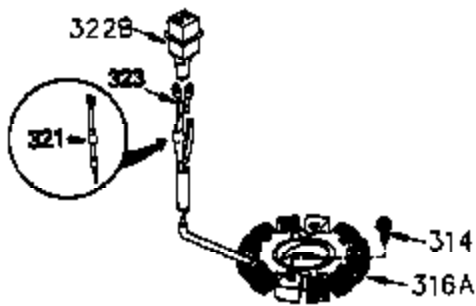

ILLUSTRATION SHOWS TYPICAL PARTS ONLY. ORDER BY PART NUMBER. PARTS NOT LISTED ARE SUPPLIED BY OEM.

VIEW 3 of 4

Ref #	Part Number	Qty	Description
28	30322	1	Lock Nut, 8-32
64	30063	1	Screw, Torx T-30, 1/4-20 x 1/2"
210	27793	1	Conduit Clip
211	28942	1	Screw, 10-32 x 3/8"
238	650834	2	Screw, 10-32 x 1-17/32"
245A	35404	1	Air Cleaner Filter
277	650729	2	Screw, 5/16-18 x 3-3/16"