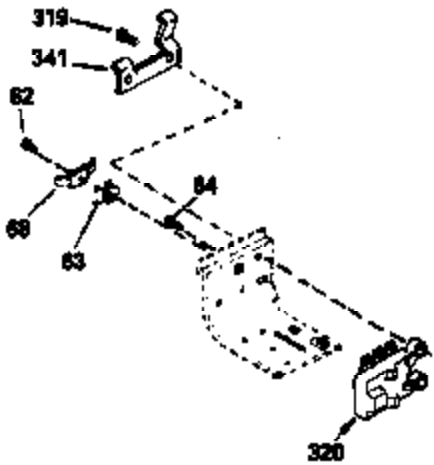

ILLUSTRATION SHOWS TYPICAL PARTS ONLY. ORDER BY PART NUMBER. PARTS NOT LISTED ARE SUPPLIED BY OEM.

VIEW 3 of 4

Ref #	Part Number	Qty	Description
28	30322	1	Lock Nut, 8-32
64	30063	1	Screw, Torx T-30, 1/4-20 x 1/2"
210	27793	1	Conduit Clip
211	28942	1	Screw, 10-32 x 3/8"
238	650834	2	Screw, 10-32 x 1-17/32"
245A	35404	1	Air Cleaner Filter
277	650729	2	Screw, 5/16-18 x 3-3/16"