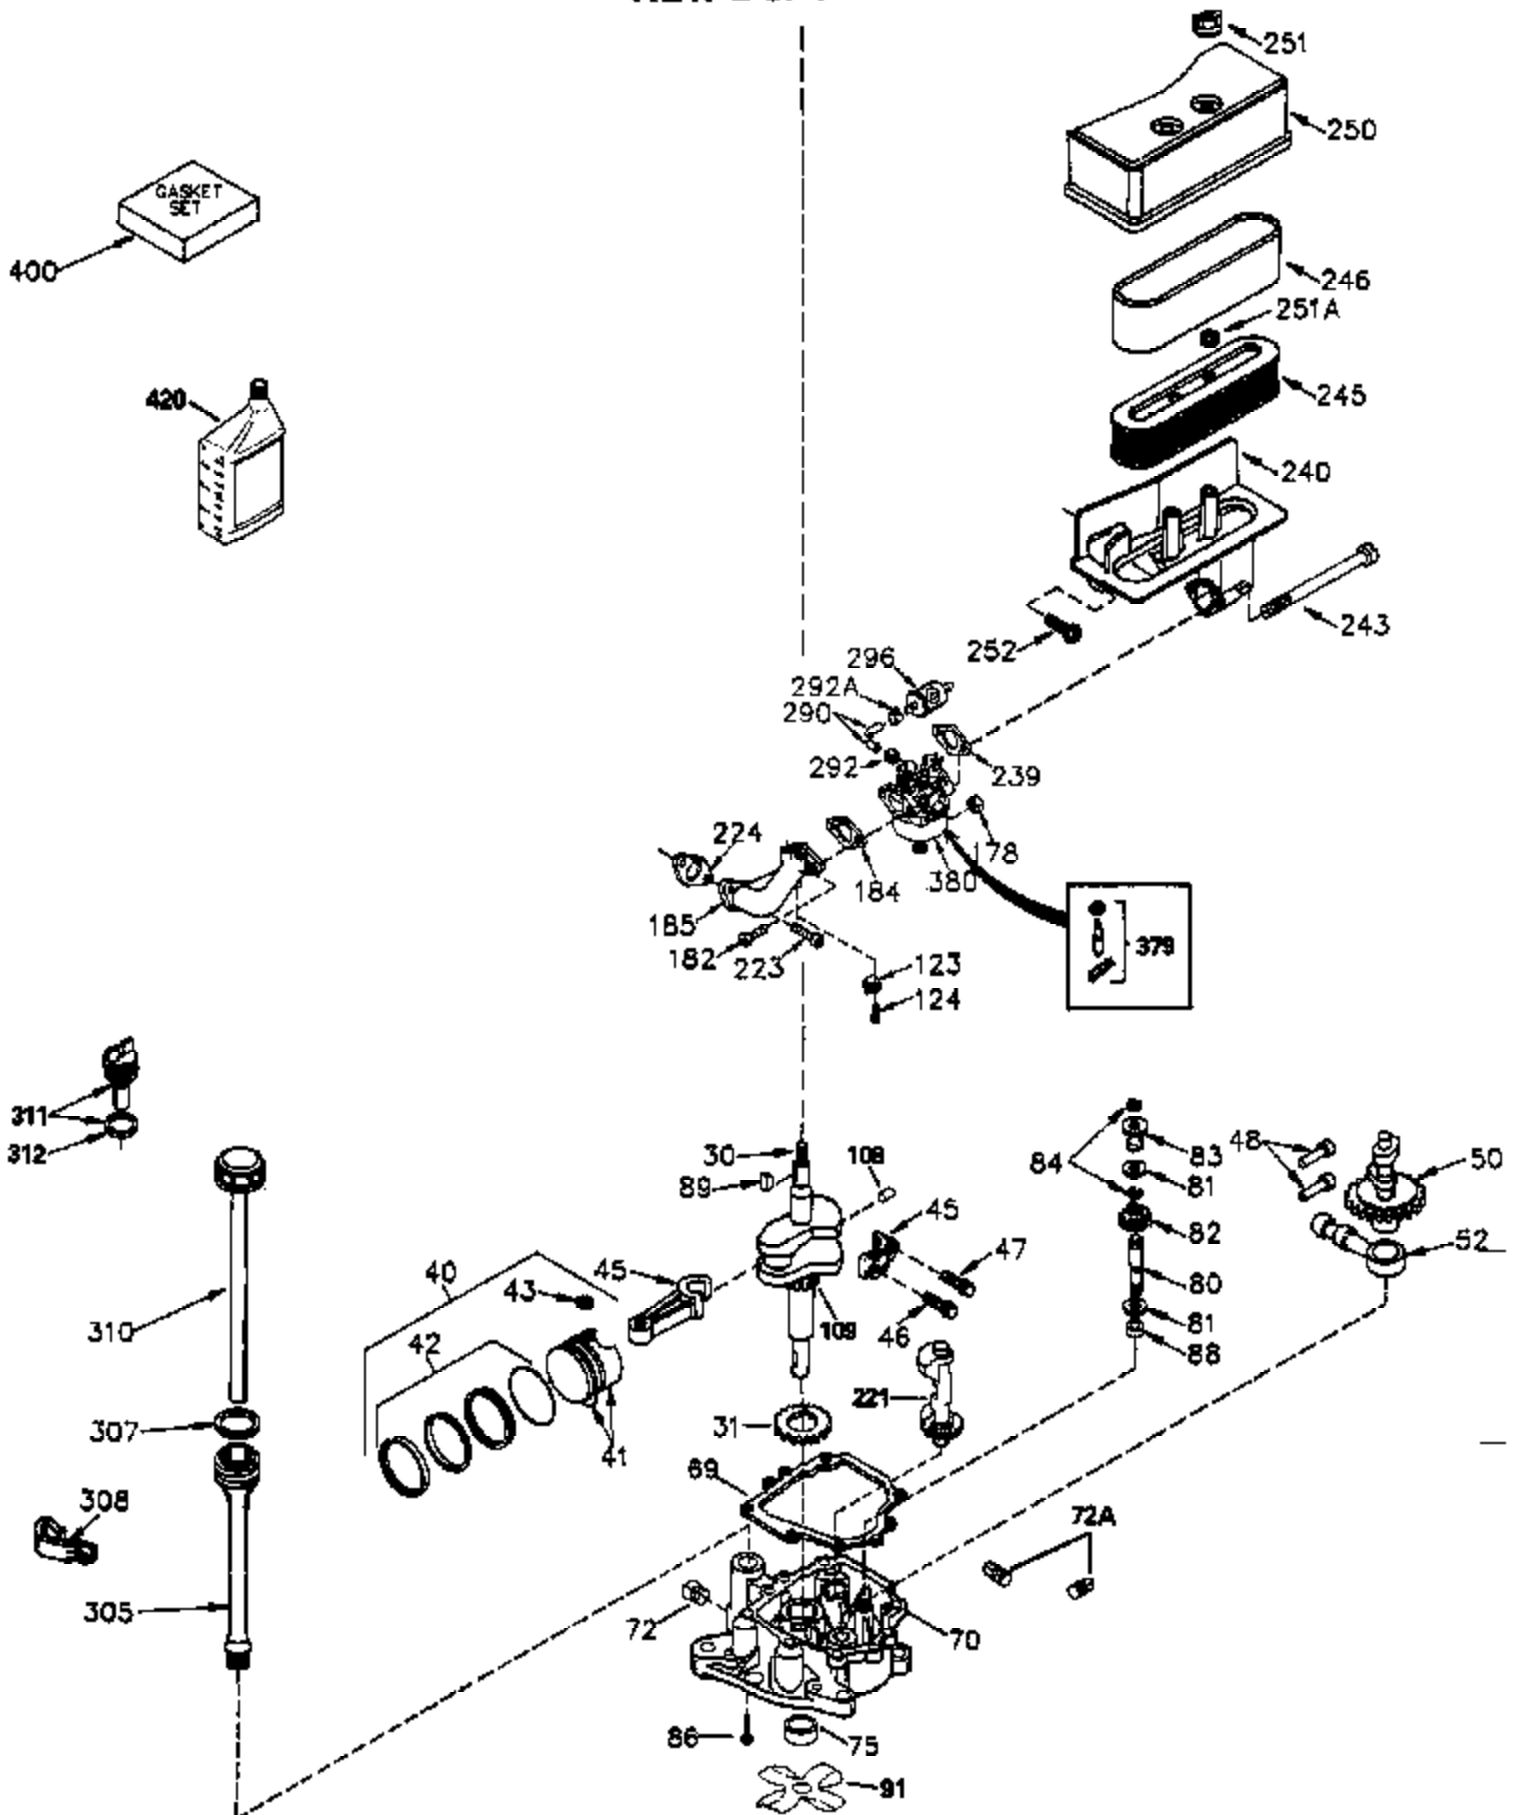

ILLUSTRATION SHOWS TYPICAL PARTS ONLY. ORDER BY PART NUMBER. PARTS NOT LISTED ARE SUPPLIED BY OEM.

VIEW 2 of 4

Ref #	Part Number	Qty	Description
28	30322	1	Lock Nut, 8-32
30	35380A	1	Crankshaft
40	34552	1	Piston, Pin & Ring Set (Std.)
40	34553	1	Piston, Pin & Ring Set (.010" OS)
40	34554	1	Piston, Pin & Ring Set (.020" OS)
41	34329A	1	Piston & Pin Ass'y. (Std.) (Incl. 43)
41	34330A	1	Piston & Pin Ass'y. (.010" OS) (Incl. 43)
41	34331A	1	Piston & Pin Ass'y. (.020" OS) (Incl. 43)
42	34332	1	Ring Set (Std.)
42	34333	1	Ring Set (.010" OS)
42	34334	1	Ring Set (.020" OS)
43	27888	2	Piston Pin Retaining Ring
45	35373A	1	Connecting Rod Ass'y. (Incl. 46 & 47)
46	650908	1	Connecting Rod Bolt
47	650882	1	Connecting Rod Bolt
48	34034	2	Valve Lifter
50	35381	1	Camshaft (MCR)
52	31356	1	Oil Pump Ass'y.
69	35262	1	* Mounting Flange Gasket
70	35382A	1	Mounting Flange (Incl. 72,75,80 & 81)
72	31927	1	Oil Drain Plug
75	35319	1	Oil Seal
80	30668	1	Governor Shaft
81	30590A	2	Washer
82	35378	1	Governor Gear Ass'y. (Incl. 81)
83	30588A	1	Governor Spool
84	29193	2	Retaining Ring
86	650833	8	Screw, 1/4-20 x 1-3/16"
88	31707A	1	Spacer (Incl. 81)
89	32589	1	Flywheel Key
123	33261	1	Intake Pipe Brace
124	650738	3	Screw, 1/4-20 x 5/8"
178	29752	2	Nut & Lock Washer, 1/4-28
182	30088A	2	Screw, 1/4-28 x 1"
184	33263	1	* Carburetor To Intake Pipe Gasket
185	34926	1	Intake Pipe
223	650378	2	Screw, Torx T-30, 5/16-18 x 1-1/8"
224	27915A	1	* Intake Pipe Gasket
238	650834	2	Screw, 10-32 x 1-17/32"
239	33629	1	* Air Cleaner Gasket
240	35538B	1	Air Cleaner Body (Incl. 239)
245	35403	1	Air Cleaner Filter (Incl. 251A)
245A	35404	1	Air Cleaner Filter
250	35961	1	Air Cleaner Cover
251	650886	2	Wing Nut, 1/4-20
251A	650825	2	Nut & Lock Washer, 1/4-20
290	34357	1	Fuel Line
292	26460	2	Fuel Line Clamp
296	34279B	1	Fuel Filter (Incl. 292)
305	35574	1	Oil Fill Tube
307	35499	1	"O" Ring
308	35437	1	Fill Tube Clip
310	35576	1	Dipstick
380	632238	1	Carburetor (Incl. 184)