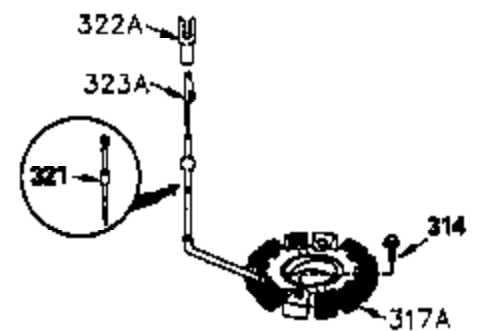

ILLUSTRATION SHOWS TYPICAL PARTS ONLY. ORDER BY PART NUMBER. PARTS NOT LISTED ARE SUPPLIED BY OEM.

VIEW 3 of 4

Ref #	Part Number	Qty	Description
28	30322	1	Lock Nut, 8-32
64	30063	1	Screw, Torx T-30, 1/4-20 x 1/2"
210	27793	1	Conduit Clip
211	28942	1	Screw, 10-32 x 3/8"
238	650834	2	Screw, 10-32 x 1-17/32"
245A	35404	1	Air Cleaner Filter
277	650729	2	Screw, 5/16-18 x 3-3/16"