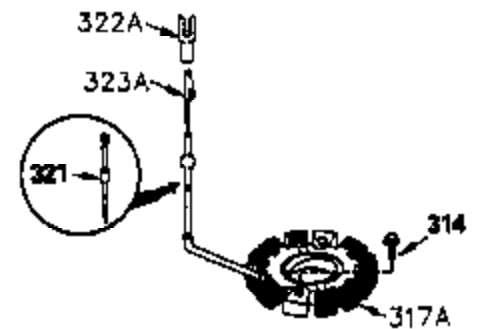

ILLUSTRATION SHOWS TYPICAL PARTS ONLY. ORDER BY PART NUMBER. PARTS NOT LISTED ARE SUPPLIED BY OEM.

VIEW 3 of 4

Ref #	Part Number	Qty	Description
28	30322	1	Lock Nut, 8-32
64	30063	1	Screw, Torx T-30, 1/4-20 x 1/2"
210	27793	1	Conduit Clip
211	28942	1	Screw, 10-32 x 3/8"
238	650834	2	Screw, 10-32 x 1-17/32"
245A	35404	1	Air Cleaner Filter
314	650873	2	Screw, 1/4-20 x 3/4"
315	611113	1	Alternator Coil (3 Amp)(Incl. 321, 32 2 & 323)
321	611161	1	Diode
322A	611114	1	Connector Body
323	610922	1	Terminal
323A	610822	1	Terminal