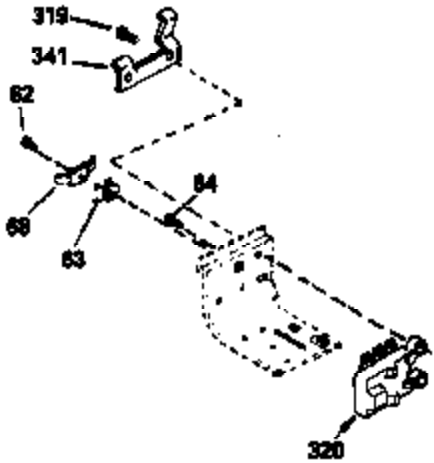

ILLUSTRATION SHOWS TYPICAL PARTS ONLY. ORDER BY PART NUMBER. PARTS NOT LISTED ARE SUPPLIED BY OEM.

VIEW 3 of 4

Ref #	Part Number	Qty	Description
28	30322	1	Lock Nut, 8-32
64	30063	1	Screw, Torx T-30, 1/4-20 x 1/2"
210	27793	1	Conduit Clip
211	28942	1	Screw, 10-32 x 3/8"
238	650834	2	Screw, 10-32 x 1-17/32"
245A	35404	1	Air Cleaner Filter
314	650873	2	Screw, 1/4-20 x 3/4"
315	611113	1	Alternator Coil (3 Amp)(Incl. 321, 32 2 & 323)
321	611161	1	Diode
322A	611114	1	Connector Body
323	610922	1	Terminal
323A	610822	1	Terminal