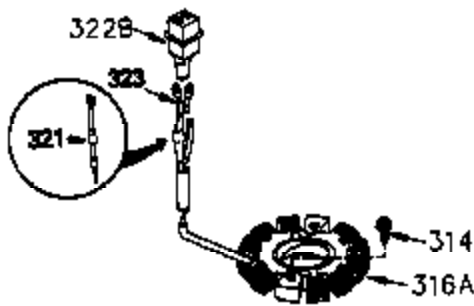

ILLUSTRATION SHOWS TYPICAL PARTS ONLY. ORDER BY PART NUMBER. PARTS NOT LISTED ARE SUPPLIED BY OEM.

VIEW 3 of 4

Ref #	Part Number	Qty	Description
28	30322	1	Lock Nut, 8-32
64	30063	1	Screw, Torx T-30, 1/4-20 x 1/2"
210	27793	1	Conduit Clip
211	28942	1	Screw, 10-32 x 3/8"
238	650834	2	Screw, 10-32 x 1-17/32"
245A	35404	1	Air Cleaner Filter
314	650873	2	Screw, 1/4-20 x 3/4"
315	611113	1	Alternator Coil (3 Amp)(Incl. 321, 32 2 & 323)
321	611161	1	Diode
322A	611114	1	Connector Body
323	610922	1	Terminal
323A	610822	1	Terminal