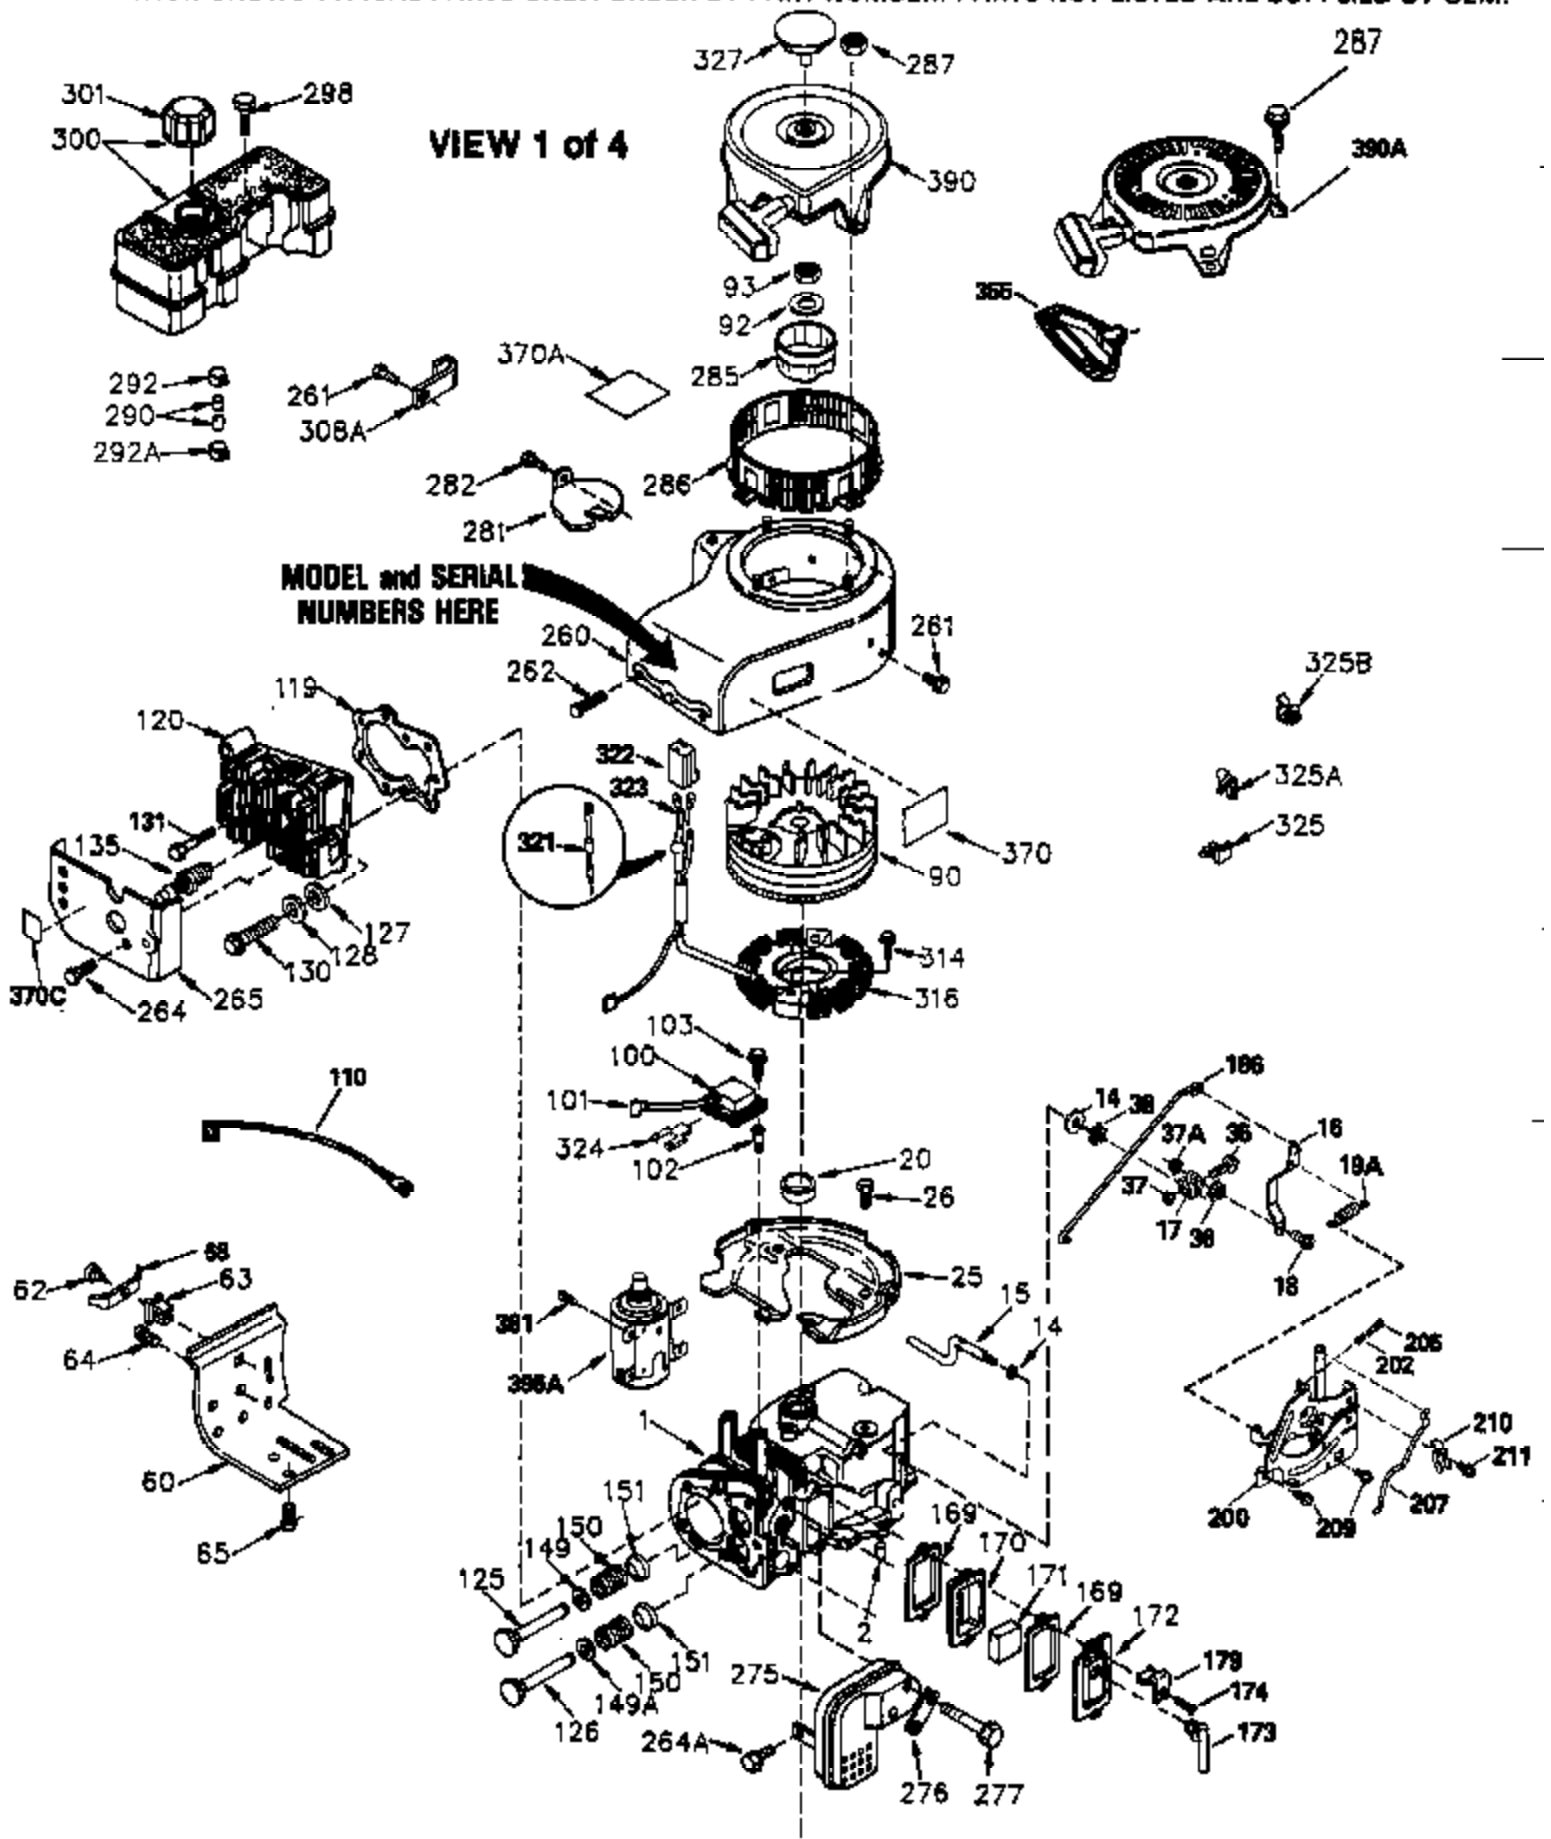

ILLUSTRATION SHOWS TYPICAL PARTS ONLY. ORDER BY PART NUMBER. PARTS NOT LISTED ARE SUPPLIED BY OEM.

Ref #	Part Number	Qty	Description
1	35383A	1	Cylinder (Incl. 2 & 20)
2	27652	2	Dowel Pin
14	28277	2	Washer
15	35082	1	Governor Rod
16	32651	1	Governor Lever
17	29916	1	Governor Lever Clamp
18	650548	1	Screw, 8-32 x 5/16"
19A	35203	1	Control Spring
19A	34043	1	Extension Spring
20	35319	1	Oil Seal
25	35326	1	Blower Housing Baffle
26	650561	2	Screw, 1/4-20 x 5/8"
28	30322	1	Lock Nut, 8-32
35	29826	1	Screw, 10-32 x 3/4"
36	29918	1	Lock Washer
37	29216	1	Lock Nut, 10-32
38	29642	1	Retaining Ring
60	33273A	1	Blower Housing Extension
64	30063	1	Screw, Torx T-30, 1/4-20 x 1/2"
65	650128	1	Screw, 10-24 x 1/2"
90	611093	1	Flywheel
92	650880	1	Lock Washer
93	650881	1	Flywheel Nut
100	35135	1	Solid State Ignition
101	610118	1	Spark Plug Cover
102	650872	2	Solid State Mounting Stud
103	650814	2	Screw, Torx T-15, 10-24 x 1"
110	35195A	1	Ground Wire
119	34041A	1	* Cylinder Head Gasket
120	34030A	1	Cylinder Head
125	27878A	1	Exhaust Valve (Std.) (Incl. 151)
125	27880A	1	Exhaust Valve (1/32" OS) (Incl. 151)
126	34035	1	Intake Valve (Std.) (Incl. 151)
126	34036	1	Intake Valve (1/32" OS) (Incl. 151)
127	650691	9	Washer
128	650690	9	Belleville Washer
130	650694A	9	Screw, 5/16-18 x 2"
135	33636	1	Resistor Spark Plug (RJ17LM)
149	27882	1	Valve Spring Cap
149A	35862	1	Valve Spring Cap
150	27881	2	Valve Spring
151	32581	2	Valve Spring Keeper
169	27896A	2	* Valve Cover Gasket
170	28423	1	Breather Body
171	28424	1	Breather Element
172	28425	1	Valve Cover
173	35350	1	Breather Tube
174	650128	2	Screw, 10-24 x 1/2"
186	33860	1	Governor Link
200	35201	1	Control Bracket (Incl. 203 & 204)
202	33802	2	Compression Spring
205	650777	2	Screw, 6-32 x 21/32"
209	30200	2	Screw, 10-24 x 9/16"
210	27793	1	Conduit Clip
211	28942	1	Screw, 10-32 x 3/8"
238	650834	2	Screw, 10-32 x 1-17/32"
245A	35404	1	Air Cleaner Filter
260	34094B	1	Blower Housing