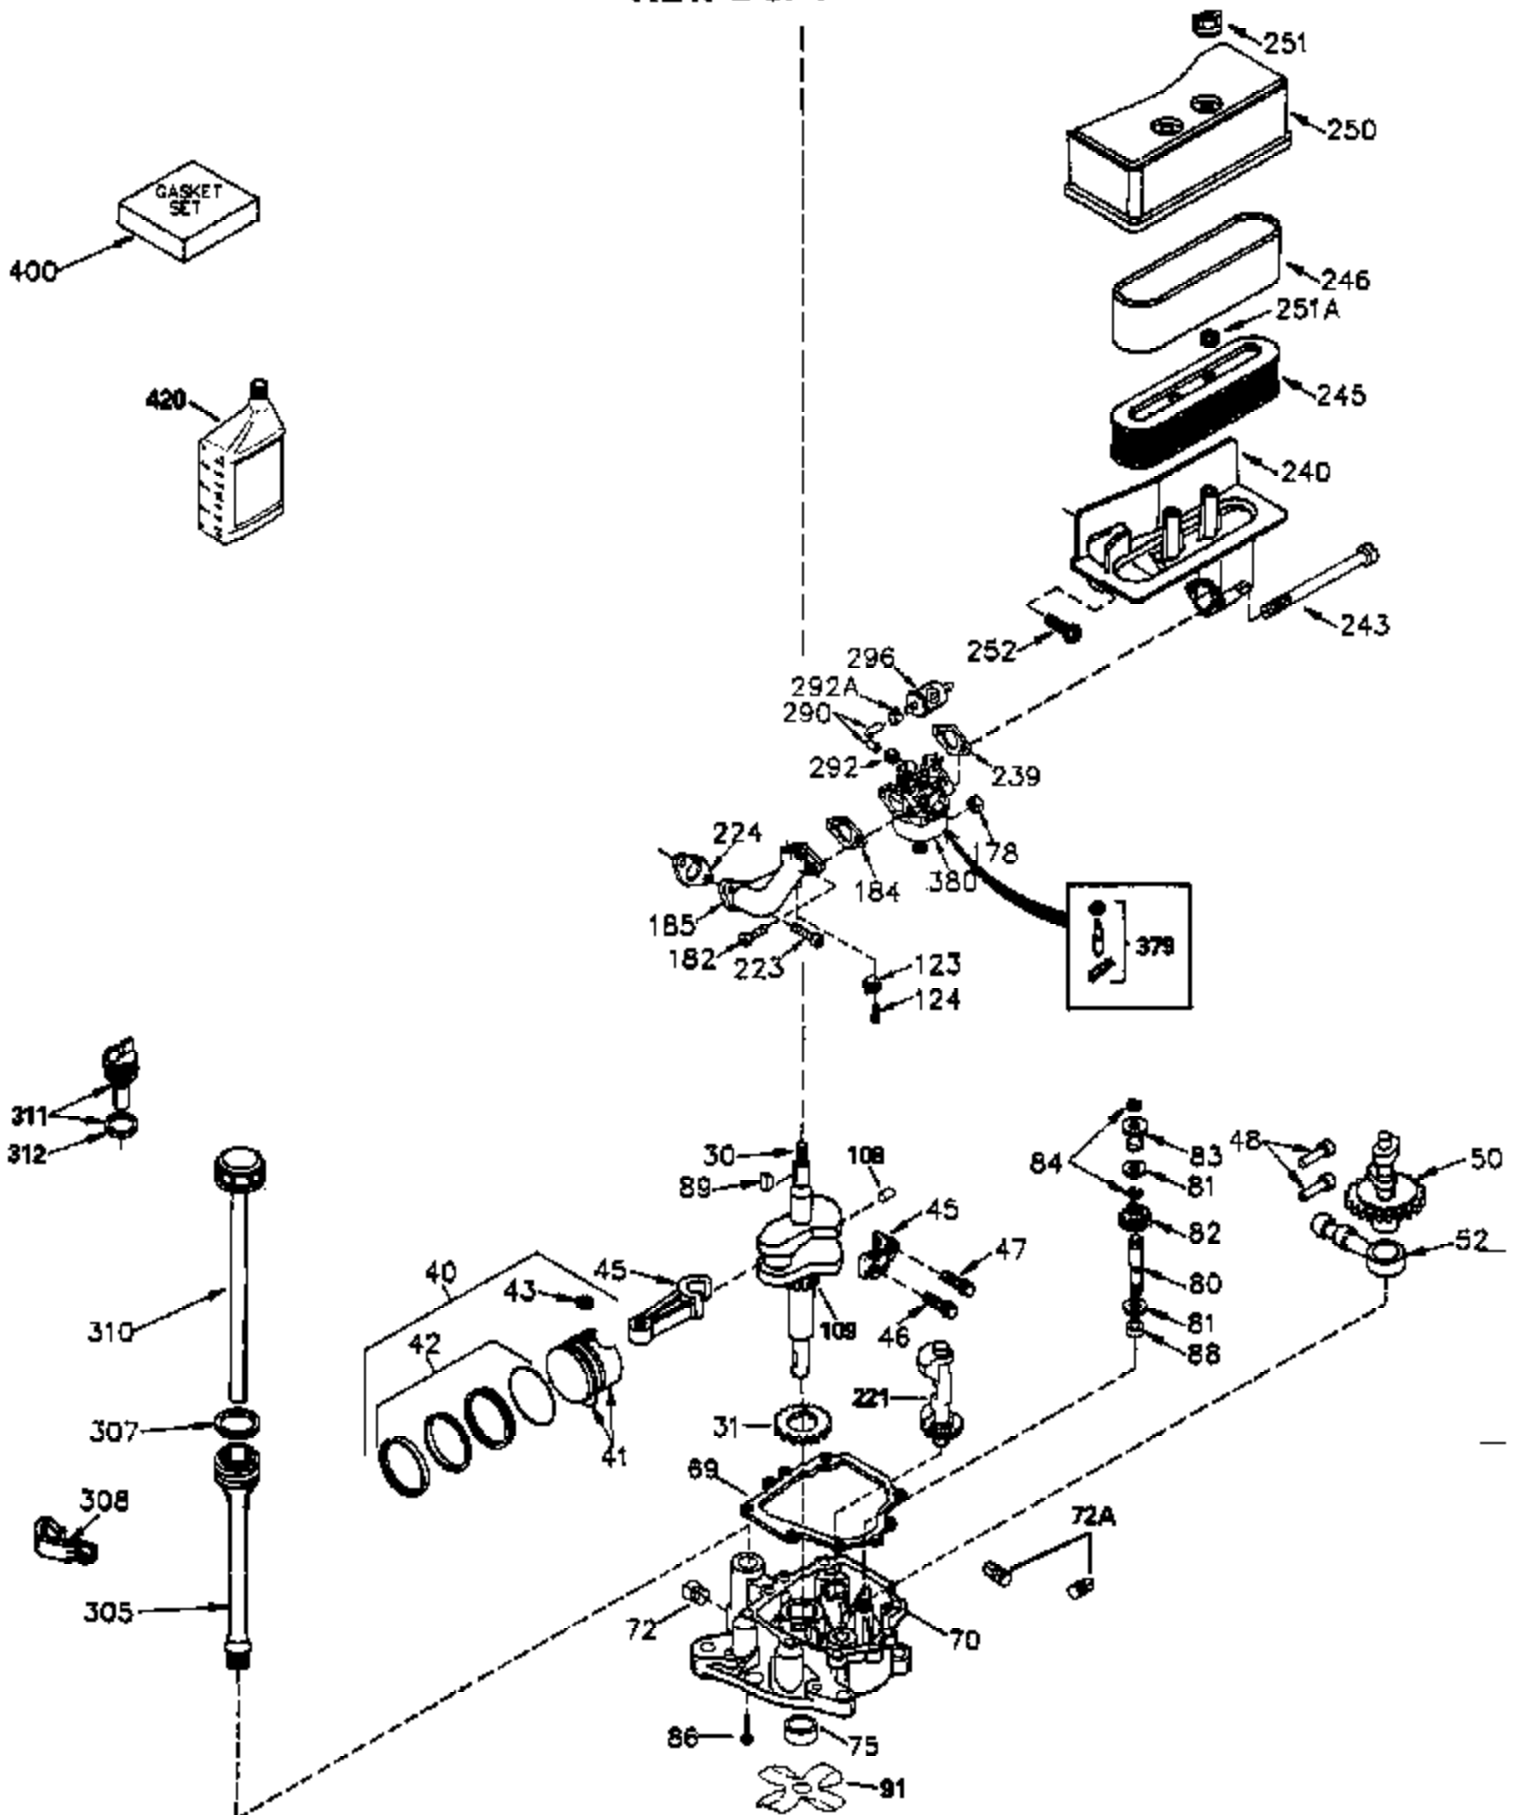

ILLUSTRATION SHOWS TYPICAL PARTS ONLY. ORDER BY PART NUMBER. PARTS NOT LISTED ARE SUPPLIED BY OEM.

VIEW 2 of 4

Ref #	Part Number	Qty	Description
28	30322	1	Lock Nut, 8-32
30	35380A	1	Crankshaft
40	34552	1	Piston, Pin & Ring Set (Std.)
40	34553	1	Piston, Pin & Ring Set (.010" OS)
40	34554	1	Piston, Pin & Ring Set (.020" OS)
41	34329A	1	Piston & Pin Ass'y. (Std.) (Incl. 43)
41	34330A	1	Piston & Pin Ass'y. (.010" OS) (Incl. 43)
41	34331A	1	Piston & Pin Ass'y. (.020" OS) (Incl. 43)
42	34332	1	Ring Set (Std.)
42	34333	1	Ring Set (.010" OS)
42	34334	1	Ring Set (.020" OS)
43	27888	2	Piston Pin Retaining Ring
45	35373A	1	Connecting Rod Ass'y. (Incl. 46 & 47)
46	650908	1	Connecting Rod Bolt
47	650882	1	Connecting Rod Bolt
48	34034	2	Valve Lifter
50	35381	1	Camshaft (MCR)
52	31356	1	Oil Pump Ass'y.
69	35262	1	* Mounting Flange Gasket
70	35382A	1	Mounting Flange (Incl. 72,75,80 & 81)
72	31927	1	Oil Drain Plug
75	35319	1	Oil Seal
80	30668	1	Governor Shaft
81	30590A	2	Washer
82	35378	1	Governor Gear Ass'y. (Incl. 81)
83	30588A	1	Governor Spool
84	29193	2	Retaining Ring
86	650833	8	Screw, 1/4-20 x 1-3/16"
88	31707A	1	Spacer (Incl. 81)
89	32589	1	Flywheel Key
123	33261	1	Intake Pipe Brace
124	650738	3	Screw, 1/4-20 x 5/8"
178	29752	2	Nut & Lock Washer, 1/4-28
182	30088A	2	Screw, 1/4-28 x 1"
184	33263	1	* Carburetor To Intake Pipe Gasket
185	34926	1	Intake Pipe
223	650378	2	Screw, Torx T-30, 5/16-18 x 1-1/8"
224	27915A	1	* Intake Pipe Gasket
238	650834	2	Screw, 10-32 x 1-17/32"
239	33629	1	* Air Cleaner Gasket
240	35538B	1	Air Cleaner Body (Incl. 239)
245A	35404	1	Air Cleaner Filter
245	35403	1	Air Cleaner Filter (Incl. 251A)
250	35961	1	Air Cleaner Cover
251A	650825	2	Nut & Lock Washer, 1/4-20
251	650886	2	Wing Nut, 1/4-20
290	34357	1	Fuel Line
292	26460	2	Fuel Line Clamp
296	34279B	1	Fuel Filter (Incl. 292)
305	35574	1	Oil Fill Tube
307	35499	1	"O" Ring
308	35437	1	Fill Tube Clip
310	35576	1	Dipstick
315	611113	1	Alternator Coil (3 Amp)(Incl. 321, 32 2 & 323)
380	632238	1	Carburetor (Incl. 184)