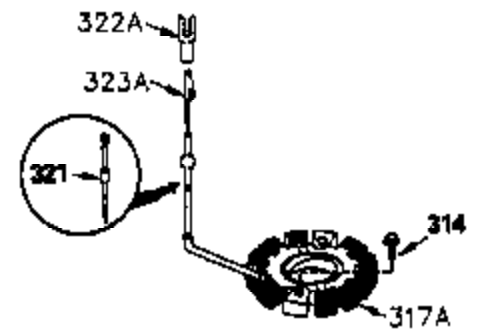

Ref #	Part Number	Qty	Description
420	730225	1	SAE 30 4-Cycle Engine Oil (Quart)

ILLUSTRATION SHOWS TYPICAL PARTS ONLY. ORDER BY PART NUMBER. PARTS NOT LISTED ARE SUPPLIED BY OEM.

VIEW 3 of 4

Ref #	Part Number	Qty	Description
28	30322	1	Lock Nut, 8-32
64	30063	1	Screw, Torx T-30, 1/4-20 x 1/2"
203	31342	1	Compression Spring
204	650549	1	Screw, 5-40 x 7/16"
210	27793	1	Conduit Clip
211	28942	1	Screw, 10-32 x 3/8"
238	650834	2	Screw, 10-32 x 1-17/32"
245A	35404	1	Air Cleaner Filter
277	650729	2	Screw, 5/16-18 x 3-3/16"