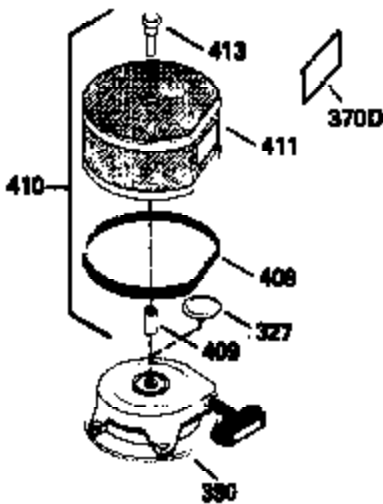

Ref #	Part Number	Qty	Description
420	730225	1	SAE 30 4-Cycle Engine Oil (Quart)

ILLUSTRATION SHOWS TYPICAL PARTS ONLY. ORDER BY PART NUMBER. PARTS NOT LISTED ARE SUPPLIED BY OEM.

VIEW 3 of 4

Ref #	Part Number	Qty	Description
28	30322	1	Lock Nut, 8-32
64	30063	1	Screw, Torx T-30, 1/4-20 x 1/2"
203	31342	1	Compression Spring
204	650549	1	Screw, 5-40 x 7/16"
210	27793	1	Conduit Clip
211	28942	1	Screw, 10-32 x 3/8"
238	650834	2	Screw, 10-32 x 1-17/32"
245A	35404	1	Air Cleaner Filter
277	650729	2	Screw, 5/16-18 x 3-3/16"

ILLUSTRATION SHOWS TYPICAL PARTS ONLY. ORDER BY PART NUMBER. PARTS NOT LISTED ARE SUPPLIED BY OEM.

STANDARD POINT IGNITION

VIEW 4 of 4

MUFFLER (QUIET)
 (OPTIONAL)

OPTIONAL SPARK
 ARRESTOR

DEBRIS SCREEN KIT
 (OPTIONAL)

Ref #	Part Number	Qty	Description
16	32651	1	Governor Lever
19	34043	1	Extension Spring
28	30322	1	Lock Nut, 8-32
92	650815	1	Lock Washer
93	8116	1	Flywheel Nut
103	650489	2	Screw, 1/4-20 x 5/8"
186	33860	1	Governor Link
200	33865B	1	Control Bracket (Incl. 206)
202	33802	2	Compression Spring
203	31342	1	Compression Spring
204	650549	1	Screw, 5-40 x 7/16"
205	650777	2	Screw, 6-32 x 21/32"
206	610973	1	Terminal
209	30200	2	Screw, 10-24 x 9/16"
210	27793	1	Conduit Clip
211	28942	1	Screw, 10-32 x 3/8"
238	650834	2	Screw, 10-32 x 1-17/32"
245A	35404	1	Air Cleaner Filter
260	34094B	1	Blower Housing
261	650788	2	Screw, 5/16-18 x 3/4"
262	29747B	2	Screw, Torx T-40, 5/16-24 x 21/32"
277	650729	2	Screw, 5/16-18 x 3-3/16"
286	35446	1	Starter Screen
287	29752	4	Nut & Lock Washer, 1/4-28
327	35392	1	Starter Plug
370B	35274	1	Instruction Decal
375	610842	1	Magneto (Not Sold As A Complete Ass'y .)
390	590671	1	Rewind Starter