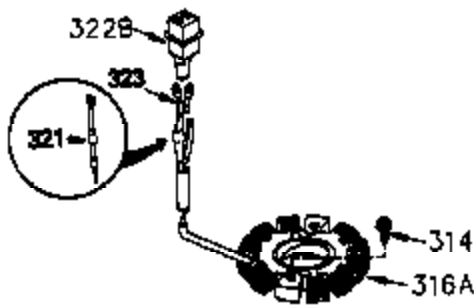

Ref #	Part Number	Qty	Description
420	730225	1	SAE 30 4-Cycle Engine Oil (Quart)

ILLUSTRATION SHOWS TYPICAL PARTS ONLY. ORDER BY PART NUMBER. PARTS NOT LISTED ARE SUPPLIED BY OEM.

VIEW 3 of 4

Ref #	Part Number	Qty	Description
28	30322	1	Lock Nut, 8-32
64	30063	1	Screw, Torx T-30, 1/4-20 x 1/2"
203	31342	1	Compression Spring
204	650549	1	Screw, 5-40 x 7/16"
210	27793	1	Conduit Clip
211	28942	1	Screw, 10-32 x 3/8"
238	650834	2	Screw, 10-32 x 1-17/32"
245A	35404	1	Air Cleaner Filter
277	650729	2	Screw, 5/16-18 x 3-3/16"