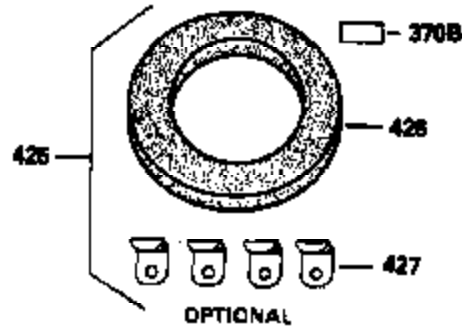

Ref #	Part Number	Qty	Description
420	730225	1	SAE 30 4-Cycle Engine Oil (Quart)

ILLUSTRATION SHOWS TYPICAL PARTS ONLY. ORDER BY PART NUMBER. PARTS NOT LISTED ARE SUPPLIED BY OEM.

VIEW 3 of 4

Ref #	Part Number	Qty	Description
28	30322	1	Lock Nut, 8-32
64	30063	1	Screw, Torx T-30, 1/4-20 x 1/2"
203	31342	1	Compression Spring
204	650549	1	Screw, 5-40 x 7/16"
210	27793	1	Conduit Clip
211	28942	1	Screw, 10-32 x 3/8"
238	650834	2	Screw, 10-32 x 1-17/32"
245A	35404	1	Air Cleaner Filter
277	650729	2	Screw, 5/16-18 x 3-3/16"

ILLUSTRATION SHOWS TYPICAL PARTS ONLY. ORDER BY PART NUMBER. PARTS NOT LISTED ARE SUPPLIED BY OEM.

STANDARD POINT IGNITION

VIEW 4 of 4

MUFFLER (QUIET)
 (OPTIONAL)

OPTIONAL SPARK
 ARRESTOR

DEBRIS SCREEN KIT
 (OPTIONAL)

Ref #	Part Number	Qty	Description
16	32651	1	Governor Lever
19	34043	1	Extension Spring
28	30322	1	Lock Nut, 8-32
92	650815	1	Lock Washer
93	8116	1	Flywheel Nut
103	650489	2	Screw, 1/4-20 x 5/8"
186	33860	1	Governor Link
200	33865B	1	Control Bracket (Incl. 206)
202	33802	2	Compression Spring
203	31342	1	Compression Spring
204	650549	1	Screw, 5-40 x 7/16"
205	650777	2	Screw, 6-32 x 21/32"
206	610973	1	Terminal
209	30200	2	Screw, 10-24 x 9/16"
210	27793	1	Conduit Clip
211	28942	1	Screw, 10-32 x 3/8"
238	650834	2	Screw, 10-32 x 1-17/32"
245A	35404	1	Air Cleaner Filter
260	34094B	1	Blower Housing
261	650788	2	Screw, 5/16-18 x 3/4"
262	29747B	2	Screw, Torx T-40, 5/16-24 x 21/32"
277	650729	2	Screw, 5/16-18 x 3-3/16"
286	35446	1	Starter Screen
287	29752	4	Nut & Lock Washer, 1/4-28
327	35392	1	Starter Plug
370B	35274	1	Instruction Decal
375	610842	1	Magneto (Not Sold As A Complete Ass'y .)
390	590671	1	Rewind Starter