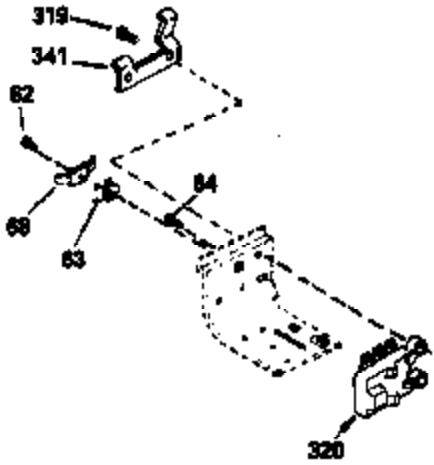

Ref #	Part Number	Qty	Description
420	730225	1	SAE 30 4-Cycle Engine Oil (Quart)

ILLUSTRATION SHOWS TYPICAL PARTS ONLY. ORDER BY PART NUMBER. PARTS NOT LISTED ARE SUPPLIED BY OEM.

VIEW 3 of 4

Ref #	Part Number	Qty	Description
28	30322	1	Lock Nut, 8-32
64	30063	1	Screw, Torx T-30, 1/4-20 x 1/2"
203	31342	1	Compression Spring
204	650549	1	Screw, 5-40 x 7/16"
210	27793	1	Conduit Clip
211	28942	1	Screw, 10-32 x 3/8"
238	650834	2	Screw, 10-32 x 1-17/32"
245A	35404	1	Air Cleaner Filter
277	650729	2	Screw, 5/16-18 x 3-3/16"