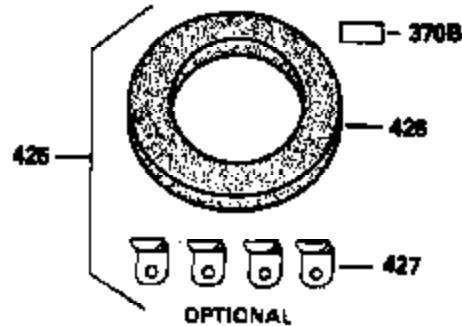

VIEW 3 of 4

Ref #	Part Number	Qty	Description
28	30322	1	Lock Nut, 8-32
64	30063	1	Screw, Torx T-30, 1/4-20 x 1/2"
203	31342	1	Compression Spring
204	650549	1	Screw, 5-40 x 7/16"
210	27793	1	Conduit Clip
211	28942	1	Screw, 10-32 x 3/8"
238	650834	2	Screw, 10-32 x 1-17/32"
245A	35404	1	Air Cleaner Filter
277	650729	2	Screw, 5/16-18 x 3-3/16"
436	610947	1	Stator Cover
439	610957	1	Stator Gasket
446	34580	1	Ground Wire Assy.

ILLUSTRATION SHOWS TYPICAL PARTS ONLY. ORDER BY PART NUMBER. PARTS NOT LISTED ARE SUPPLIED BY OEM.

STANDARD POINT IGNITION

VIEW 4 of 4

MUFFLER (QUIET)
 (OPTIONAL)

OPTIONAL SPARK
 ARRESTOR

DEBRIS SCREEN KIT
 (OPTIONAL)

Ref #	Part Number	Qty	Description
16	32651	1	Governor Lever
19A	34043	1	Extension Spring
28	30322	1	Lock Nut, 8-32
92	650815	1	Lock Washer
93	8116	1	Flywheel Nut
103	650489	2	Screw, 1/4-20 x 5/8"
186	33860	1	Governor Link
200	33865B	1	Control Bracket (Incl. 203 & 204)
203	31342	1	Compression Spring
204	650549	1	Screw, 5-40 x 7/16"
206	610973	1	Terminal
209	30200	2	Screw, 10-24 x 9/16"
210	27793	1	Conduit Clip
211	28942	1	Screw, 10-32 x 3/8"
238	650834	2	Screw, 10-32 x 1-17/32"
245A	35404	1	Air Cleaner Filter
260	34094B	1	Blower Housing
261	650788	2	Screw, 5/16-18 x 3/4"
262	29747B	2	Screw, Torx T-40, 5/16-24 x 21/32"
277	650729	2	Screw, 5/16-18 x 3-3/16"
286	35446	1	Starter Screen
287	29752	4	Nut & Lockwasher, 1/4-28
327	35392	1	Starter Plug
370B	35274	1	Instruction Decal
375	610842	1	Magneto (Not Sold As A Complete Ass'y .)
390	590671	1	Rewind Starter
436	610947	1	Stator Cover
439	610957	1	Stator Gasket
446	34580	1	Ground Wire Ass'y.