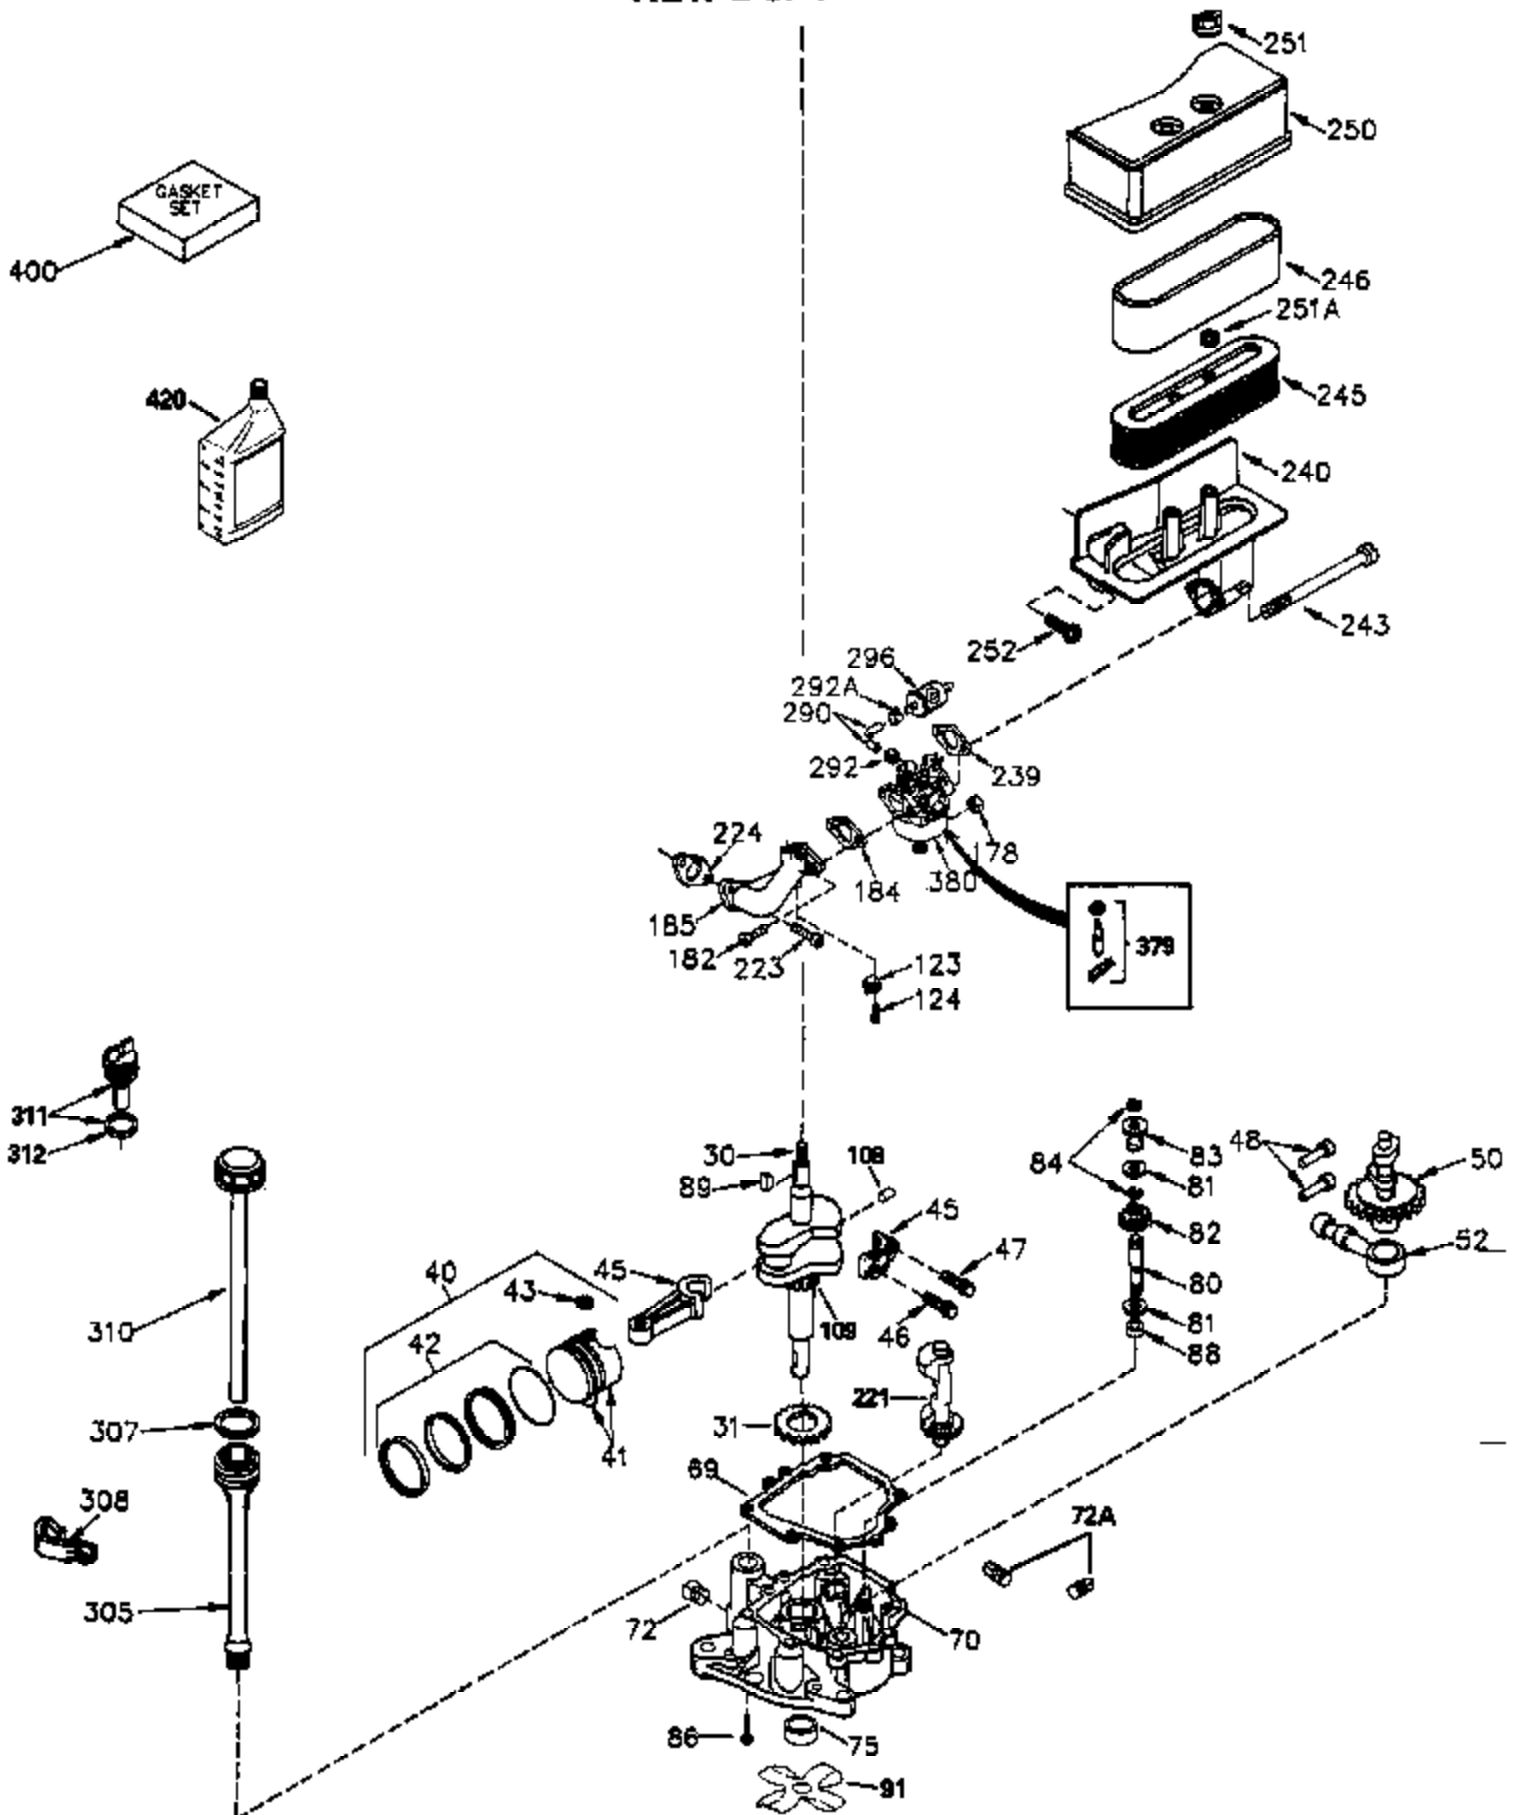

ILLUSTRATION SHOWS TYPICAL PARTS ONLY. ORDER BY PART NUMBER. PARTS NOT LISTED ARE SUPPLIED BY OEM.

VIEW 2 of 4

Ref #	Part Number	Qty	Description
28	30322	1	Lock Nut, 8-32
30	33644B	1	Crankshaft
40	34552	1	Piston, Pin & Ring Set (Std.)
40	34553	1	Piston, Pin & Ring Set (.010" OS)
40	34554	1	Piston, Pin & Ring Set (.020" OS)
41	34329A	1	Piston & Pin Ass'y. (Std.) (Incl. 43)
41	34330A	1	Piston & Pin Ass'y. (.010" OS) (Incl. 43)
41	34331A	1	Piston & Pin Ass'y. (.020" OS) (Incl. 43)
42	34332	1	Ring Set (Std.)
42	34333	1	Ring Set (.010" OS)
42	34334	1	Ring Set (.020" OS)
43	27888	2	Piston Pin Retaining Ring
45	32591C	1	Connecting Rod Ass'y. (Incl. 46 & 47)
47	650662C	1	Connecting Rod Bolt
48	34034	2	Valve Lifter
50	34040	1	Camshaft (MCR)
52	31356	1	Oil Pump Ass'y.
69	35262	1	* Mounting Flange Gasket
70	33580	1	Mounting Flange (Incl. 72,75,80 & 81)
72	31927	1	Oil Drain Plug
75	31950	1	Oil Seal
80	30668	1	Governor Shaft
81	30590A	2	Washer
82	30591	1	Governor Gear Ass'y. (Incl. 81)
83	30588A	1	Governor Spool
84	29193	2	Retaining Ring
86	650833	8	Screw, 1/4-20 x 1-3/16"
88	31707A	1	Spacer (Incl. 81)
89	32589	1	Flywheel Key
123	33261	1	Intake Pipe Brace
124	650738	3	Screw, 1/4-20 x 5/8"
178	29752	2	Nut & Lock Washer, 1/4-28
182	30088A	2	Screw, 1/4-28 x 1"
184	33263	1	* Carburetor To Intake Pipe Gasket
185	34926	1	Intake Pipe
203	31342	1	Compression Spring
204	650549	1	Screw, 5-40 x 7/16"
223	650378	2	Screw, Torx T-30, 5/16-18 x 1-1/8"
224	27915A	1	* Intake Pipe Gasket
238	650834	2	Screw, 10-32 x 1-17/32"
239	33629	1	* Air Cleaner Gasket
240	35538B	1	Air Cleaner Body (Incl. 239)
245	35403	1	Air Cleaner Filter (Incl. 251A)
245A	35404	1	Air Cleaner Filter
250	35961	1	Air Cleaner Cover
251A	650825	2	Nut & Lock Washer, 1/4-20
251	650886	2	Wing Nut, 1/4-20
290	30705	1	Fuel Line
292	26460	4	Fuel Line Clamp
310	35576	1	Dipstick
311	34245	1	Oil Fill Plug (Incl. 312)
312	29673	1	Oil Fill Plug Gasket
380	632238	1	Carburetor (Incl. 184)
400	33279G	1	* Gasket Set (Incl. items marked PK in notes) Incl. part #'s 26756 (1), 27272A (2),27896A (2),27915A (1),29673 (1),33263 (1),33629 (1),34041A (1) ,34327A (1),34698A (1),34912 (1),34923A (1),35262 (1),35317 (1),35865 (1)