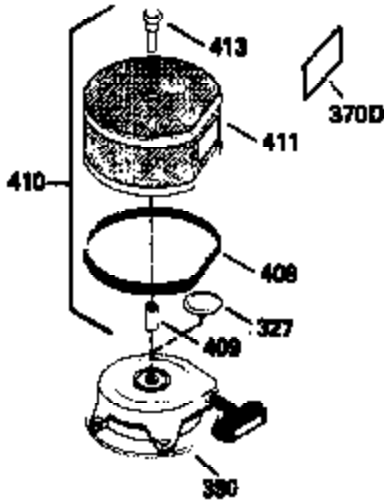

VIEW 3 of 4

Ref #	Part Number	Qty	Description
28	30322	1	Lock Nut, 8-32
64	30063	1	Screw, Torx T-30, 1/4-20 x 1/2"
203	31342	1	Compression Spring
204	650549	1	Screw, 5-40 x 7/16"
210	27793	1	Conduit Clip
211	28942	1	Screw, 10-32 x 3/8"
238	650834	2	Screw, 10-32 x 1-17/32"
245A	35404	1	Air Cleaner Filter
277	650729	2	Screw, 5/16-18 x 3-3/16"
436	610947	1	Stator Cover
439	610957	1	Stator Gasket
446	34580	1	Ground Wire Assy.

ILLUSTRATION SHOWS TYPICAL PARTS ONLY. ORDER BY PART NUMBER. PARTS NOT LISTED ARE SUPPLIED BY OEM.

STANDARD POINT IGNITION

VIEW 4 of 4

MUFFLER (QUIET)
 (OPTIONAL)

OPTIONAL SPARK
 ARRESTOR

DEBRIS SCREEN KIT
 (OPTIONAL)

Ref #	Part Number	Qty	Description
16	32651	1	Governor Lever
19A	34043	1	Extension Spring
28	30322	1	Lock Nut, 8-32
92	650815	1	Lock Washer
93	8116	1	Flywheel Nut
103	650489	2	Screw, 1/4-20 x 5/8"
186	33860	1	Governor Link
200	33865B	1	Control Bracket (Incl. 203 & 204)
203	31342	1	Compression Spring
204	650549	1	Screw, 5-40 x 7/16"
206	610973	1	Terminal
209	30200	2	Screw, 10-24 x 9/16"
210	27793	1	Conduit Clip
211	28942	1	Screw, 10-32 x 3/8"
238	650834	2	Screw, 10-32 x 1-17/32"
245A	35404	1	Air Cleaner Filter
260	34094B	1	Blower Housing
261	650788	2	Screw, 5/16-18 x 3/4"
262	29747B	2	Screw, Torx T-40, 5/16-24 x 21/32"
277	650729	2	Screw, 5/16-18 x 3-3/16"
286	35446	1	Starter Screen
287	29752	4	Nut & Lockwasher, 1/4-28
327	35392	1	Starter Plug
370B	35274	1	Instruction Decal
375	610842	1	Magneto (Not Sold As A Complete Ass'y .)
390	590671	1	Rewind Starter
436	610947	1	Stator Cover
439	610957	1	Stator Gasket
446	34580	1	Ground Wire Ass'y.