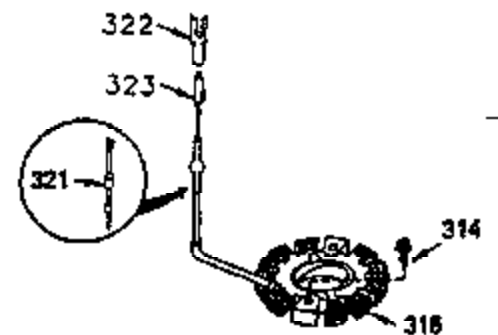

Ref #	Part Number	Qty	Description
509A	34068	1	Adapter Wire

VIEW 3 OF 4

Ref #	Part Number	Qty	Description
64	30063	1	Screw, Torx T-30, 1/4-20 x 1/2"
186A	35989	1	Governor Link
210	27793	1	Conduit Clip
211	28942	1	Screw, 10-32 x 3/8"
251A	650825	2	Nut & Lock Washer, 1/4-20
277	650729	2	Screw, 5/16-18 x 3-3/16"
509A	34068	1	Adapter Wire
509	34067	1	Adapter Wire