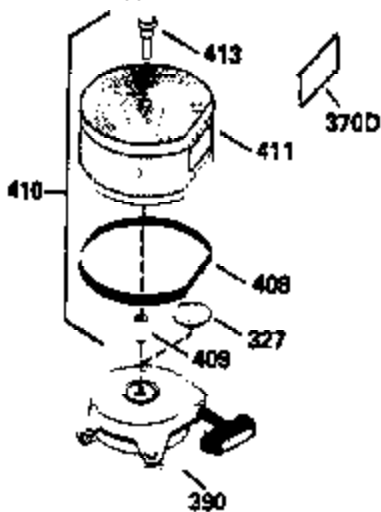

Ref #	Part Number	Qty	Description
509A	34068	1	Adapter Wire

VIEW 3 OF 4

Ref #	Part Number	Qty	Description
64	30063	1	Screw, Torx T-30, 1/4-20 x 1/2"
186A	35989	1	Governor Link
210	27793	1	Conduit Clip
211	28942	1	Screw, 10-32 x 3/8"
251A	650825	2	Nut & Lock Washer, 1/4-20
277	650729	2	Screw, 5/16-18 x 3-3/16"
509A	34068	1	Adapter Wire
509	34067	1	Adapter Wire

VIEW 4 OF 4
 STANDARD POINT IGNITION

**MUFFLER (QUIET)
 (OPTIONAL)**

OPTIONAL SPARK ARRESTOR

**DEBRIS SCREEN KIT
 (OPTIONAL)**

Ref #	Part Number	Qty	Description
16	32651	1	Governor Lever
19A	34043	1	Extension Spring
64	30063	1	Screw, Torx T-30, 1/4-20 x 1/2"
92	650815	1	Lock Washer
93	8116	1	Flywheel Nut
103	650516	2	Screw, 1/4-20 x 1-1/8"
186	33860	1	Governor Link
186A	35989	1	Governor Link
200	33865B	1	Control Bracket (Incl. 203 & 204)
206	610973	1	Terminal
209	30200	2	Screw, 10-24 x 9/16"
210	27793	1	Conduit Clip
211	28942	1	Screw, 10-32 x 3/8"
251A	650825	2	Nut & Lock Washer, 1/4-20
260	34094B	1	Blower Housing
261	650788	2	Screw, 5/16-18 x 3/4"
262	29747B	2	Screw, Torx T-40, 5/16-24 x 21/32"
277	650729	2	Screw, 5/16-18 x 3-3/16"
285	36218	1	Starter Cup
286	35446	1	Starter Screen
327	35392	1	Starter Plug
370B	35274	1	Instruction Decal
375	610972	1	Magneto (Not Sold As A Complete Ass'y .)
390	590671	1	Rewind Starter
509A	34068	1	Adapter Wire
509	34067	1	Adapter Wire