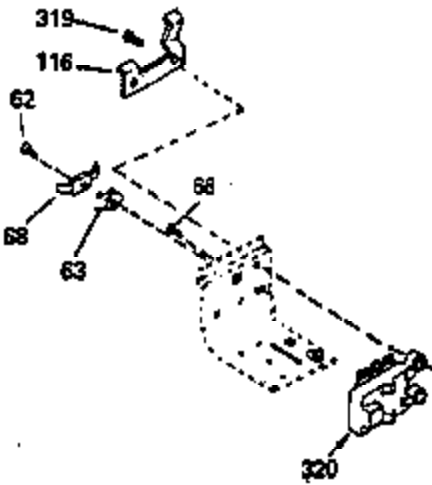

Ref #	Part Number	Qty	Description
509A	34068	1	Adapter Wire

VIEW 3 OF 4

Ref #	Part Number	Qty	Description
64	30063	1	Screw, Torx T-30, 1/4-20 x 1/2"
186A	35989	1	Governor Link
210	27793	1	Conduit Clip
211	28942	1	Screw, 10-32 x 3/8"
251A	650825	2	Nut & Lock Washer, 1/4-20
277	650729	2	Screw, 5/16-18 x 3-3/16"
509A	34068	1	Adapter Wire
509	34067	1	Adapter Wire