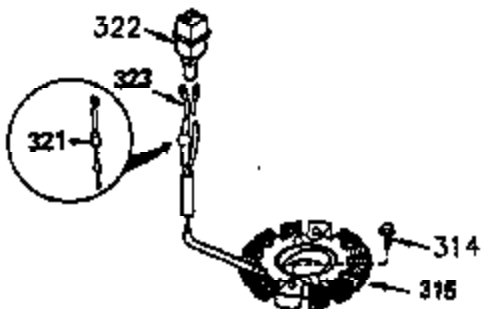

Ref #	Part Number	Qty	Description
509A	34068	1	Adapter Wire

VIEW 3 OF 4

Ref #	Part Number	Qty	Description
64	30063	1	Screw, Torx T-30, 1/4-20 x 1/2"
186A	35989	1	Governor Link
210	27793	1	Conduit Clip
211	28942	1	Screw, 10-32 x 3/8"
251A	650825	2	Nut & Lock Washer, 1/4-20
277	650729	2	Screw, 5/16-18 x 3-3/16"
509A	34068	1	Adapter Wire
509	34067	1	Adapter Wire