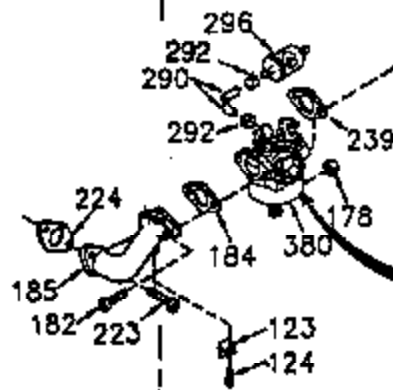

VIEW 2 OF 4

CONTINUED FROM PAGE 2

Ref #	Part Number	Qty	Description
30	33644B	1	Crankshaft
40	34552	1	Piston, Pin & Ring Set (Std.)
40	34553	1	Piston, Pin & Ring Set (.010" OS)
40	34554	1	Piston, Pin & Ring Set (.020" OS)
41	34329A	1	Piston & Pin Ass'y. (Std.) (Incl. 43)
41	34330A	1	Piston & Pin Ass'y. (.010" OS) (Incl. 43)
41	34331A	1	Piston & Pin Ass'y. (.020" OS) (Incl. 43)
42	34332	1	Ring Set (Std.)
42	34333	1	Ring Set (.010" OS)
42	34334	1	Ring Set (.020" OS)
43	27888	2	Piston Pin Retaining Ring
45	32591C	1	Connecting Rod Ass'y. (Incl. 46 & 47)
47	650662C	2	Connecting Rod Bolt
48	34034	2	Valve Lifter
50	34040	1	Camshaft (MCR)
52	31356	1	Oil Pump Ass'y.
64	30063	1	Screw, Torx T-30, 1/4-20 x 1/2"
69	35262	1	* Mounting Flange Gasket
70	33580	1	Mounting Flange (Incl. 72,75,80 & 81)
72	31927	1	Oil Drain Plug
75	31950	1	Oil Seal
80	30668	1	Governor Shaft
81	30590A	2	Washer
82	30591	1	Governor Gear Ass'y. (Incl. 81)
83	30588A	1	Governor Spool
84	29193	2	Retaining Ring
86	650833	8	Screw, 1/4-20 x 1-3/16"
88	31707A	1	Spacer (Incl. 81)
89	32589	1	Flywheel Key
123	33261	1	Intake Pipe Brace
124	650738	3	Screw, 1/4-20 x 5/8"
178	29752	2	Nut & Lock Washer, 1/4-28
182	30088A	2	Screw, 1/4-28 x 1"
184	33263	1	* Carburetor To Intake Pipe Gasket
185	34926	1	Intake Pipe
186A	35989	1	Governor Link
223	650378	2	Screw, Torx T-30, 5/16-18 x 1-1/8"
224	27915A	1	* Intake Pipe Gasket
238	650834	2	Screw, 10-32 x 1-17/32"
239	33629	1	* Air Cleaner Gasket
240	35538B	1	Air Cleaner Body (Incl. 239)
245	35403	1	Air Cleaner Filter (Incl. 251A)
245A	35404	1	Air Cleaner Filter
250	35961	1	Air Cleaner Cover
251A	650825	2	Nut & Lock Washer, 1/4-20
251	650886	2	Wing Nut, 1/4-20
290	30705	1	Fuel Line
292	26460	3	Fuel Line Clamp
311	34245	1	Oil Fill Plug (Incl. 312)
312	29673	1	Oil Fill Plug Gasket
380	632238	1	Carburetor (Incl. 184)
400	33279G	1	* Gasket Set (Incl. items marked PK in notes) Incl. part #'s 26756 (1), 27272A (2),27896A (2),27915A (1),29673 (1),33263 (1),33629 (1),34041A (1) ,34327A (1),34698A (1),34912 (1),34923A (1),35262 (1),35317 (1),35865 (1)
420	730225	1	SAE 30 4-Cycle Engine Oil (Quart)
509	34067	1	Adapter Wire