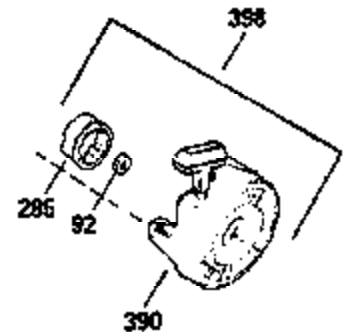

Ref #	Part Number	Qty	Description
509A	34068	1	Adapter Wire

VIEW 3 OF 4

Ref #	Part Number	Qty	Description
64	30063	1	Screw, Torx T-30, 1/4-20 x 1/2"
186A	35989	1	Governor Link
210	27793	1	Conduit Clip
211	28942	1	Screw, 10-32 x 3/8"
251A	650825	2	Nut & Lock Washer, 1/4-20
277	650729	2	Screw, 5/16-18 x 3-3/16"
509A	34068	1	Adapter Wire
509	34067	1	Adapter Wire

VIEW 4 OF 4
 STANDARD POINT IGNITION

**MUFFLER (QUIET)
 (OPTIONAL)**

OPTIONAL SPARK ARRESTOR

**DEBRIS SCREEN KIT
 (OPTIONAL)**

Ref #	Part Number	Qty	Description
16	32651	1	Governor Lever
19A	34043	1	Extension Spring
64	30063	1	Screw, Torx T-30, 1/4-20 x 1/2"
92	650815	1	Lock Washer
93	8116	1	Flywheel Nut
103	650516	2	Screw, 1/4-20 x 1-1/8"
186	33860	1	Governor Link
186A	35989	1	Governor Link
200	33865B	1	Control Bracket (Incl. 203 & 204)
206	610973	1	Terminal
209	30200	2	Screw, 10-24 x 9/16"
210	27793	1	Conduit Clip
211	28942	1	Screw, 10-32 x 3/8"
251A	650825	2	Nut & Lock Washer, 1/4-20
260	34094B	1	Blower Housing
261	650788	2	Screw, 5/16-18 x 3/4"
262	29747B	2	Screw, Torx T-40, 5/16-24 x 21/32"
277	650729	2	Screw, 5/16-18 x 3-3/16"
285	36218	1	Starter Cup
286	35446	1	Starter Screen
327	35392	1	Starter Plug
370B	35274	1	Instruction Decal
375	610972	1	Magneto (Not Sold As A Complete Ass'y .)
390	590671	1	Rewind Starter
509A	34068	1	Adapter Wire
509	34067	1	Adapter Wire