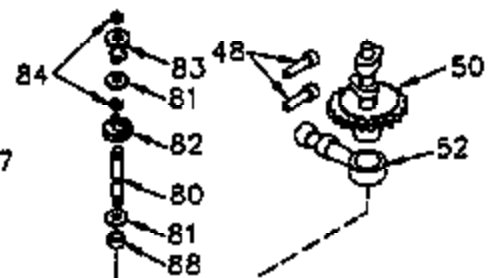

VIEW 2 OF 4

CONTINUED FROM PAGE 2

Ref #	Part Number	Qty	Description
30	33644B	1	Crankshaft
40	34552	1	Piston, Pin & Ring Set (Std.)
40	34553	1	Piston, Pin & Ring Set (.010" OS)
40	34554	1	Piston, Pin & Ring Set (.020" OS)
41	34329A	1	Piston & Pin Ass'y. (Std.) (Incl. 43)
41	34330A	1	Piston & Pin Ass'y. (.010" OS) (Incl. 43)
41	34331A	1	Piston & Pin Ass'y. (.020" OS) (Incl. 43)
42	34332	1	Ring Set (Std.)
42	34333	1	Ring Set (.010" OS)
42	34334	1	Ring Set (.020" OS)
43	27888	2	Piston Pin Retaining Ring
45	32591C	1	Connecting Rod Ass'y. (Incl. 46 & 47)
47	650662C	2	Connecting Rod Bolt
48	34034	2	Valve Lifter
50	34040	1	Camshaft (MCR)
52	31356	1	Oil Pump Ass'y.
64	30063	1	Screw, Torx T-30, 1/4-20 x 1/2"
69	35262	1	* Mounting Flange Gasket
70	33580	1	Mounting Flange (Incl. 72,75,80 & 81)
72	31927	1	Oil Drain Plug
75	31950	1	Oil Seal
80	30668	1	Governor Shaft
81	30590A	2	Washer
82	30591	1	Governor Gear Ass'y. (Incl. 81)
83	30588A	1	Governor Spool
84	29193	2	Retaining Ring
86	650833	8	Screw, 1/4-20 x 1-3/16"
88	31707A	1	Spacer (Incl. 81)
89	32589	1	Flywheel Key
123	33261	1	Intake Pipe Brace
124	650738	3	Screw, 1/4-20 x 5/8"
178	29752	2	Nut & Lock Washer, 1/4-28
182	30088A	2	Screw, 1/4-28 x 1"
184	33263	1	* Carburetor To Intake Pipe Gasket
185	34926	1	Intake Pipe
186A	35989	1	Governor Link
223	650378	2	Screw, Torx T-30, 5/16-18 x 1-1/8"
224	27915A	1	* Intake Pipe Gasket
238	650834	2	Screw, 10-32 x 1-17/32"
239	33629	1	* Air Cleaner Gasket
240	35538B	1	Air Cleaner Body (Incl. 239)
245	35403	1	Air Cleaner Filter (Incl. 251A)
245A	35404	1	Air Cleaner Filter
250	35961	1	Air Cleaner Cover
251A	650825	2	Nut & Lock Washer, 1/4-20
251	650886	2	Wing Nut, 1/4-20
290	30705	1	Fuel Line
292	26460	3	Fuel Line Clamp
311	34245	1	Oil Fill Plug (Incl. 312)
312	29673	1	Oil Fill Plug Gasket
380	632238	1	Carburetor (Incl. 184)
400	33279G	1	* Gasket Set (Incl. items marked PK in notes) Incl. part #'s 26756 (1), 27272A (2),27896A (2),27915A (1),29673 (1),33263 (1),33629 (1),34041A (1) ,34327A (1),34698A (1),34912 (1),34923A (1),35262 (1),35317 (1),35865 (1)
420	730225	1	SAE 30 4-Cycle Engine Oil (Quart)
509	34067	1	Adapter Wire