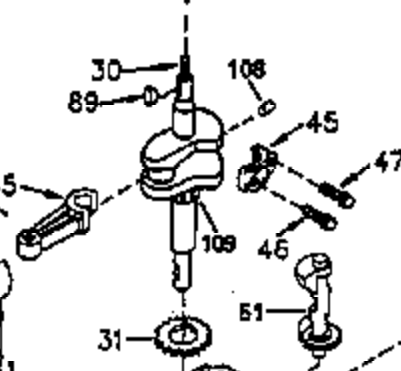

VIEW 2 OF 4

CONTINUED FROM PAGE 2

Ref #	Part Number	Qty	Description
30	33644B	1	Crankshaft
40	34552	1	Piston, Pin & Ring Set (Std.)
40	34553	1	Piston, Pin & Ring Set (.010" OS)
40	34554	1	Piston, Pin & Ring Set (.020" OS)
41	34329A	1	Piston & Pin Ass'y. (Std.) (Incl. 43)
41	34330A	1	Piston & Pin Ass'y. (.010" OS) (Incl. 43)
41	34331A	1	Piston & Pin Ass'y. (.020" OS) (Incl. 43)
42	34332	1	Ring Set (Std.)
42	34333	1	Ring Set (.010" OS)
42	34334	1	Ring Set (.020" OS)
43	27888	2	Piston Pin Retaining Ring
45	32591C	1	Connecting Rod Ass'y. (Incl. 46 & 47)
47	650662C	2	Connecting Rod Bolt
48	34034	2	Valve Lifter
50	34040	1	Camshaft (MCR)
52	31356	1	Oil Pump Ass'y.
64	30063	1	Screw, Torx T-30, 1/4-20 x 1/2"
69	35262	1	* Mounting Flange Gasket
70	33580	1	Mounting Flange (Incl. 72,75,80 & 81)
72	31927	1	Oil Drain Plug
75	31950	1	Oil Seal
80	30668	1	Governor Shaft
81	30590A	2	Washer
82	30591	1	Governor Gear Ass'y. (Incl. 81)
83	30588A	1	Governor Spool
84	29193	2	Retaining Ring
86	650833	8	Screw, 1/4-20 x 1-3/16"
88	31707A	1	Spacer (Incl. 81)
89	32589	1	Flywheel Key
123	33261	1	Intake Pipe Brace
124	650738	3	Screw, 1/4-20 x 5/8"
178	29752	2	Nut & Lock Washer, 1/4-28
182	30088A	2	Screw, 1/4-28 x 1"
184	33263	1	* Carburetor To Intake Pipe Gasket
185	34926	1	Intake Pipe
186A	35989	1	Governor Link
223	650378	2	Screw, Torx T-30, 5/16-18 x 1-1/8"
224	27915A	1	* Intake Pipe Gasket
238	650834	2	Screw, 10-32 x 1-17/32"
239	33629	1	* Air Cleaner Gasket
240	35538B	1	Air Cleaner Body (Incl. 239)
245	35403	1	Air Cleaner Filter (Incl. 251A)
245A	35404	1	Air Cleaner Filter
250	35961	1	Air Cleaner Cover
251A	650825	2	Nut & Lock Washer, 1/4-20
251	650886	2	Wing Nut, 1/4-20
290	30705	1	Fuel Line
292	26460	3	Fuel Line Clamp
311	34245	1	Oil Fill Plug (Incl. 312)
312	29673	1	Oil Fill Plug Gasket
380	632238	1	Carburetor (Incl. 184)
400	33279G	1	* Gasket Set (Incl. items marked PK in notes) Incl. part #'s 26756 (1), 27272A (2),27896A (2),27915A (1),29673 (1),33263 (1),33629 (1),34041A (1) ,34327A (1),34698A (1),34912 (1),34923A (1),35262 (1),35317 (1),35865 (1)
420	730225	1	SAE 30 4-Cycle Engine Oil (Quart)
509	34067	1	Adapter Wire