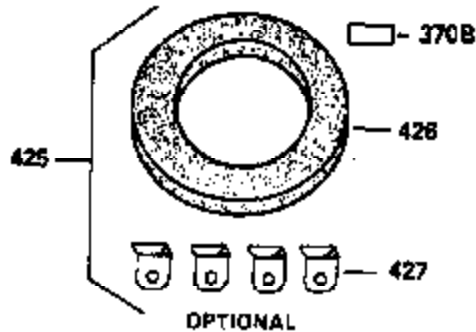

Ref #	Part Number	Qty	Description
509A	34068	1	Adapter Wire

VIEW 3 OF 4

Ref #	Part Number	Qty	Description
64	30063	1	Screw, Torx T-30, 1/4-20 x 1/2"
186A	35989	1	Governor Link
210	27793	1	Conduit Clip
211	28942	1	Screw, 10-32 x 3/8"
251A	650825	2	Nut & Lock Washer, 1/4-20
277	650729	2	Screw, 5/16-18 x 3-3/16"
509A	34068	1	Adapter Wire
509	34067	1	Adapter Wire

VIEW 4 OF 4
 STANDARD POINT IGNITION

**MUFFLER (QUIET)
 (OPTIONAL)**

OPTIONAL SPARK ARRESTOR

**DEBRIS SCREEN KIT
 (OPTIONAL)**

Ref #	Part Number	Qty	Description
16	32651	1	Governor Lever
19A	34043	1	Extension Spring
64	30063	1	Screw, Torx T-30, 1/4-20 x 1/2"
92	650815	1	Lock Washer
93	8116	1	Flywheel Nut
103	650516	2	Screw, 1/4-20 x 1-1/8"
186	33860	1	Governor Link
186A	35989	1	Governor Link
200	33865B	1	Control Bracket (Incl. 203 & 204)
206	610973	1	Terminal
209	30200	2	Screw, 10-24 x 9/16"
210	27793	1	Conduit Clip
211	28942	1	Screw, 10-32 x 3/8"
251A	650825	2	Nut & Lock Washer, 1/4-20
260	34094B	1	Blower Housing
261	650788	2	Screw, 5/16-18 x 3/4"
262	29747B	2	Screw, Torx T-40, 5/16-24 x 21/32"
277	650729	2	Screw, 5/16-18 x 3-3/16"
285	36218	1	Starter Cup
286	35446	1	Starter Screen
327	35392	1	Starter Plug
370B	35274	1	Instruction Decal
375	610972	1	Magneto (Not Sold As A Complete Ass'y .)
390	590671	1	Rewind Starter
509A	34068	1	Adapter Wire
509	34067	1	Adapter Wire