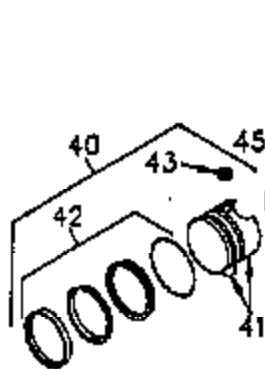

VIEW 2 OF 4

CONTINUED FROM PAGE 2

Ref #	Part Number	Qty	Description
30	33644B	1	Crankshaft
40	34552	1	Piston, Pin & Ring Set (Std.)
40	34553	1	Piston, Pin & Ring Set (.010" OS)
40	34554	1	Piston, Pin & Ring Set (.020" OS)
41	34329A	1	Piston & Pin Ass'y. (Std.) (Incl. 43)
41	34330A	1	Piston & Pin Ass'y. (.010" OS) (Incl. 43)
41	34331A	1	Piston & Pin Ass'y. (.020" OS) (Incl. 43)
42	34332	1	Ring Set (Std.)
42	34333	1	Ring Set (.010" OS)
42	34334	1	Ring Set (.020" OS)
43	27888	2	Piston Pin Retaining Ring
45	32591C	1	Connecting Rod Ass'y. (Incl. 46 & 47)
47	650662C	2	Connecting Rod Bolt
48	34034	2	Valve Lifter
50	34040	1	Camshaft (MCR)
52	31356	1	Oil Pump Ass'y.
64	30063	1	Screw, Torx T-30, 1/4-20 x 1/2"
69	35262	1	* Mounting Flange Gasket
70	33580	1	Mounting Flange (Incl. 72,75,80 & 81)
72	31927	1	Oil Drain Plug
75	31950	1	Oil Seal
80	30668	1	Governor Shaft
81	30590A	2	Washer
82	30591	1	Governor Gear Ass'y. (Incl. 81)
83	30588A	1	Governor Spool
84	29193	2	Retaining Ring
86	650833	8	Screw, 1/4-20 x 1-3/16"
88	31707A	1	Spacer (Incl. 81)
89	32589	1	Flywheel Key
123	33261	1	Intake Pipe Brace
124	650738	3	Screw, 1/4-20 x 5/8"
178	29752	2	Nut & Lock Washer, 1/4-28
182	30088A	2	Screw, 1/4-28 x 1"
184	33263	1	* Carburetor To Intake Pipe Gasket
185	34926	1	Intake Pipe
186A	35989	1	Governor Link
223	650378	2	Screw, Torx T-30, 5/16-18 x 1-1/8"
224	27915A	1	* Intake Pipe Gasket
238	650834	2	Screw, 10-32 x 1-17/32"
239	33629	1	* Air Cleaner Gasket
240	35538B	1	Air Cleaner Body (Incl. 239)
245	35403	1	Air Cleaner Filter (Incl. 251A)
245A	35404	1	Air Cleaner Filter
250	35961	1	Air Cleaner Cover
251A	650825	2	Nut & Lock Washer, 1/4-20
251	650886	2	Wing Nut, 1/4-20
290	30705	1	Fuel Line
292	26460	3	Fuel Line Clamp
311	34245	1	Oil Fill Plug (Incl. 312)
312	29673	1	Oil Fill Plug Gasket
380	632238	1	Carburetor (Incl. 184)
400	33279G	1	* Gasket Set (Incl. items marked PK in notes) Incl. part #'s 26756 (1), 27272A (2),27896A (2),27915A (1),29673 (1),33263 (1),33629 (1),34041A (1) ,34327A (1),34698A (1),34912 (1),34923A (1),35262 (1),35317 (1),35865 (1)
420	730225	1	SAE 30 4-Cycle Engine Oil (Quart)
509	34067	1	Adapter Wire