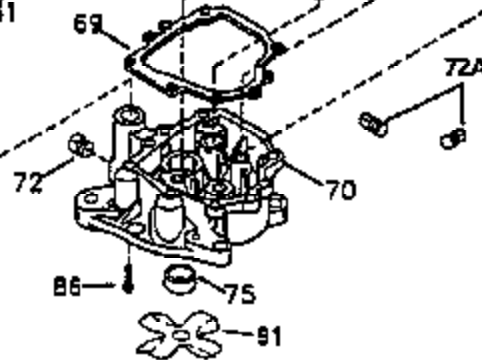

VIEW 2 OF 4

CONTINUED FROM PAGE 2

Ref #	Part Number	Qty	Description
30	33644B	1	Crankshaft
40	34552	1	Piston, Pin & Ring Set (Std.)
40	34553	1	Piston, Pin & Ring Set (.010" OS)
40	34554	1	Piston, Pin & Ring Set (.020" OS)
41	34329A	1	Piston & Pin Ass'y. (Std.) (Incl. 43)
41	34330A	1	Piston & Pin Ass'y. (.010" OS) (Incl. 43)
41	34331A	1	Piston & Pin Ass'y. (.020" OS) (Incl. 43)
42	34332	1	Ring Set (Std.)
42	34333	1	Ring Set (.010" OS)
42	34334	1	Ring Set (.020" OS)
43	27888	2	Piston Pin Retaining Ring
45	32591C	1	Connecting Rod Ass'y. (Incl. 46 & 47)
47	650662C	2	Connecting Rod Bolt
48	34034	2	Valve Lifter
50	34040	1	Camshaft (MCR)
52	31356	1	Oil Pump Ass'y.
64	30063	1	Screw, Torx T-30, 1/4-20 x 1/2"
69	35262	1	* Mounting Flange Gasket
70	33580	1	Mounting Flange (Incl. 72,75,80 & 81)
72	31927	1	Oil Drain Plug
75	31950	1	Oil Seal
80	30668	1	Governor Shaft
81	30590A	2	Washer
82	30591	1	Governor Gear Ass'y. (Incl. 81)
83	30588A	1	Governor Spool
84	29193	2	Retaining Ring
86	650833	8	Screw, 1/4-20 x 1-3/16"
88	31707A	1	Spacer (Incl. 81)
89	32589	1	Flywheel Key
123	33261	1	Intake Pipe Brace
124	650738	3	Screw, 1/4-20 x 5/8"
178	29752	2	Nut & Lock Washer, 1/4-28
182	30088A	2	Screw, 1/4-28 x 1"
184	33263	1	* Carburetor To Intake Pipe Gasket
185	34926	1	Intake Pipe
186A	35989	1	Governor Link
223	650378	2	Screw, Torx T-30, 5/16-18 x 1-1/8"
224	27915A	1	* Intake Pipe Gasket
238	650834	2	Screw, 10-32 x 1-17/32"
239	33629	1	* Air Cleaner Gasket
240	35538B	1	Air Cleaner Body (Incl. 239)
245	35403	1	Air Cleaner Filter (Incl. 251A)
245A	35404	1	Air Cleaner Filter
250	35961	1	Air Cleaner Cover
251A	650825	2	Nut & Lock Washer, 1/4-20
251	650886	2	Wing Nut, 1/4-20
290	30705	1	Fuel Line
292	26460	3	Fuel Line Clamp
311	34245	1	Oil Fill Plug (Incl. 312)
312	29673	1	Oil Fill Plug Gasket
380	632238	1	Carburetor (Incl. 184)
400	33279G	1	* Gasket Set (Incl. items marked PK in notes) Incl. part #'s 26756 (1), 27272A (2),27896A (2),27915A (1),29673 (1),33263 (1),33629 (1),34041A (1) ,34327A (1),34698A (1),34912 (1),34923A (1),35262 (1),35317 (1),35865 (1)
420	730225	1	SAE 30 4-Cycle Engine Oil (Quart)
509	34067	1	Adapter Wire