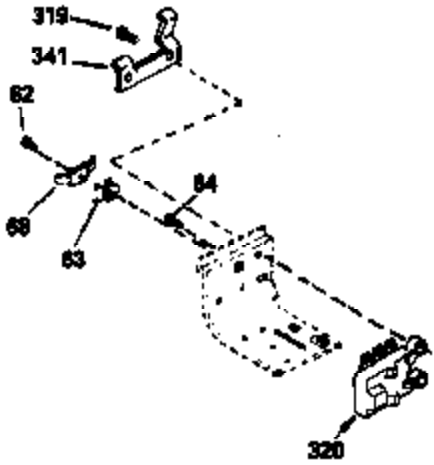

ILLUSTRATION SHOWS TYPICAL PARTS ONLY. ORDER BY PART NUMBER. PARTS NOT LISTED ARE SUPPLIED BY OEM.

VIEW 3 of 4

Ref #	Part Number	Qty	Description
28	30322	1	Lock Nut, 8-32
62	650760	1	Screw, 8-32 x 3/8"
63	28545	1	Grommet
64	30063	1	Screw, Torx T-30, 1/4-20 x 1/2"
72A	28483	1	Oil Drain Plug
203	31342	1	Compression Spring
204	650549	1	Screw, 5-40 x 7/16"
210	27793	1	Conduit Clip
211	28942	1	Screw, 10-32 x 3/8"
238	650834	2	Screw, 10-32 x 1-17/32"
245A	35404	1	Air Cleaner Filter
277	650729	2	Screw, 5/16-18 x 3-3/16"