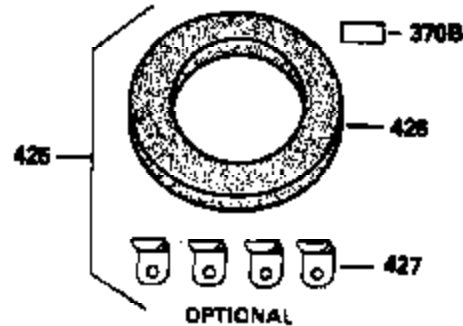

ILLUSTRATION SHOWS TYPICAL PARTS ONLY. ORDER BY PART NUMBER. PARTS NOT LISTED ARE SUPPLIED BY OEM.

VIEW 3 of 4

Ref #	Part Number	Qty	Description
28	30322	1	Lock Nut, 8-32
62	650760	1	Screw, 8-32 x 3/8"
63	28545	1	Grommet
64	30063	1	Screw, Torx T-30, 1/4-20 x 1/2"
72A	28483	1	Oil Drain Plug
203	31342	1	Compression Spring
204	650549	1	Screw, 5-40 x 7/16"
210	27793	1	Conduit Clip
211	28942	1	Screw, 10-32 x 3/8"
238	650834	2	Screw, 10-32 x 1-17/32"
245A	35404	1	Air Cleaner Filter
277	650729	2	Screw, 5/16-18 x 3-3/16"

ILLUSTRATION SHOWS TYPICAL PARTS ONLY. ORDER BY PART NUMBER. PARTS NOT LISTED ARE SUPPLIED BY OEM.

STANDARD POINT IGNITION

VIEW 4 of 4

MUFFLER (QUIET)  
(OPTIONAL)

OPTIONAL SPARK  
ARRESTOR

DEBRIS SCREEN KIT  
(OPTIONAL)

Ref #	Part Number	Qty	Description
16	32651	1	Governor Lever
19	34043	1	Extension Spring
28	30322	1	Lock Nut, 8-32
72A	28483	1	Oil Drain Plug
92	650815	1	Lock Washer
93	8116	1	Flywheel Nut
103	650489	2	Screw, 1/4-20 x 5/8"
186	33860	1	Governor Link
200	33865B	1	Control Bracket (Incl. 206)
203	31342	1	Compression Spring
204	650549	1	Screw, 5-40 x 7/16"
209	30200	2	Screw, 10-24 x 9/16"
210	27793	1	Conduit Clip
211	28942	1	Screw, 10-32 x 3/8"
238	650834	2	Screw, 10-32 x 1-17/32"
245A	35404	1	Air Cleaner Filter
260	33635C	1	Blower Housing
261	650788	2	Screw, 5/16-18 x 3/4"
262	29747B	2	Screw, Torx T-40, 5/16-24 x 21/32"
277	650729	2	Screw, 5/16-18 x 3-3/16"
286	35446	1	Starter Screen
287	29752	4	Nut & Lock Washer, 1/4-28
327	35392	1	Starter Plug
370B	35274	1	Instruction Decal
390	590671	1	Rewind Starter