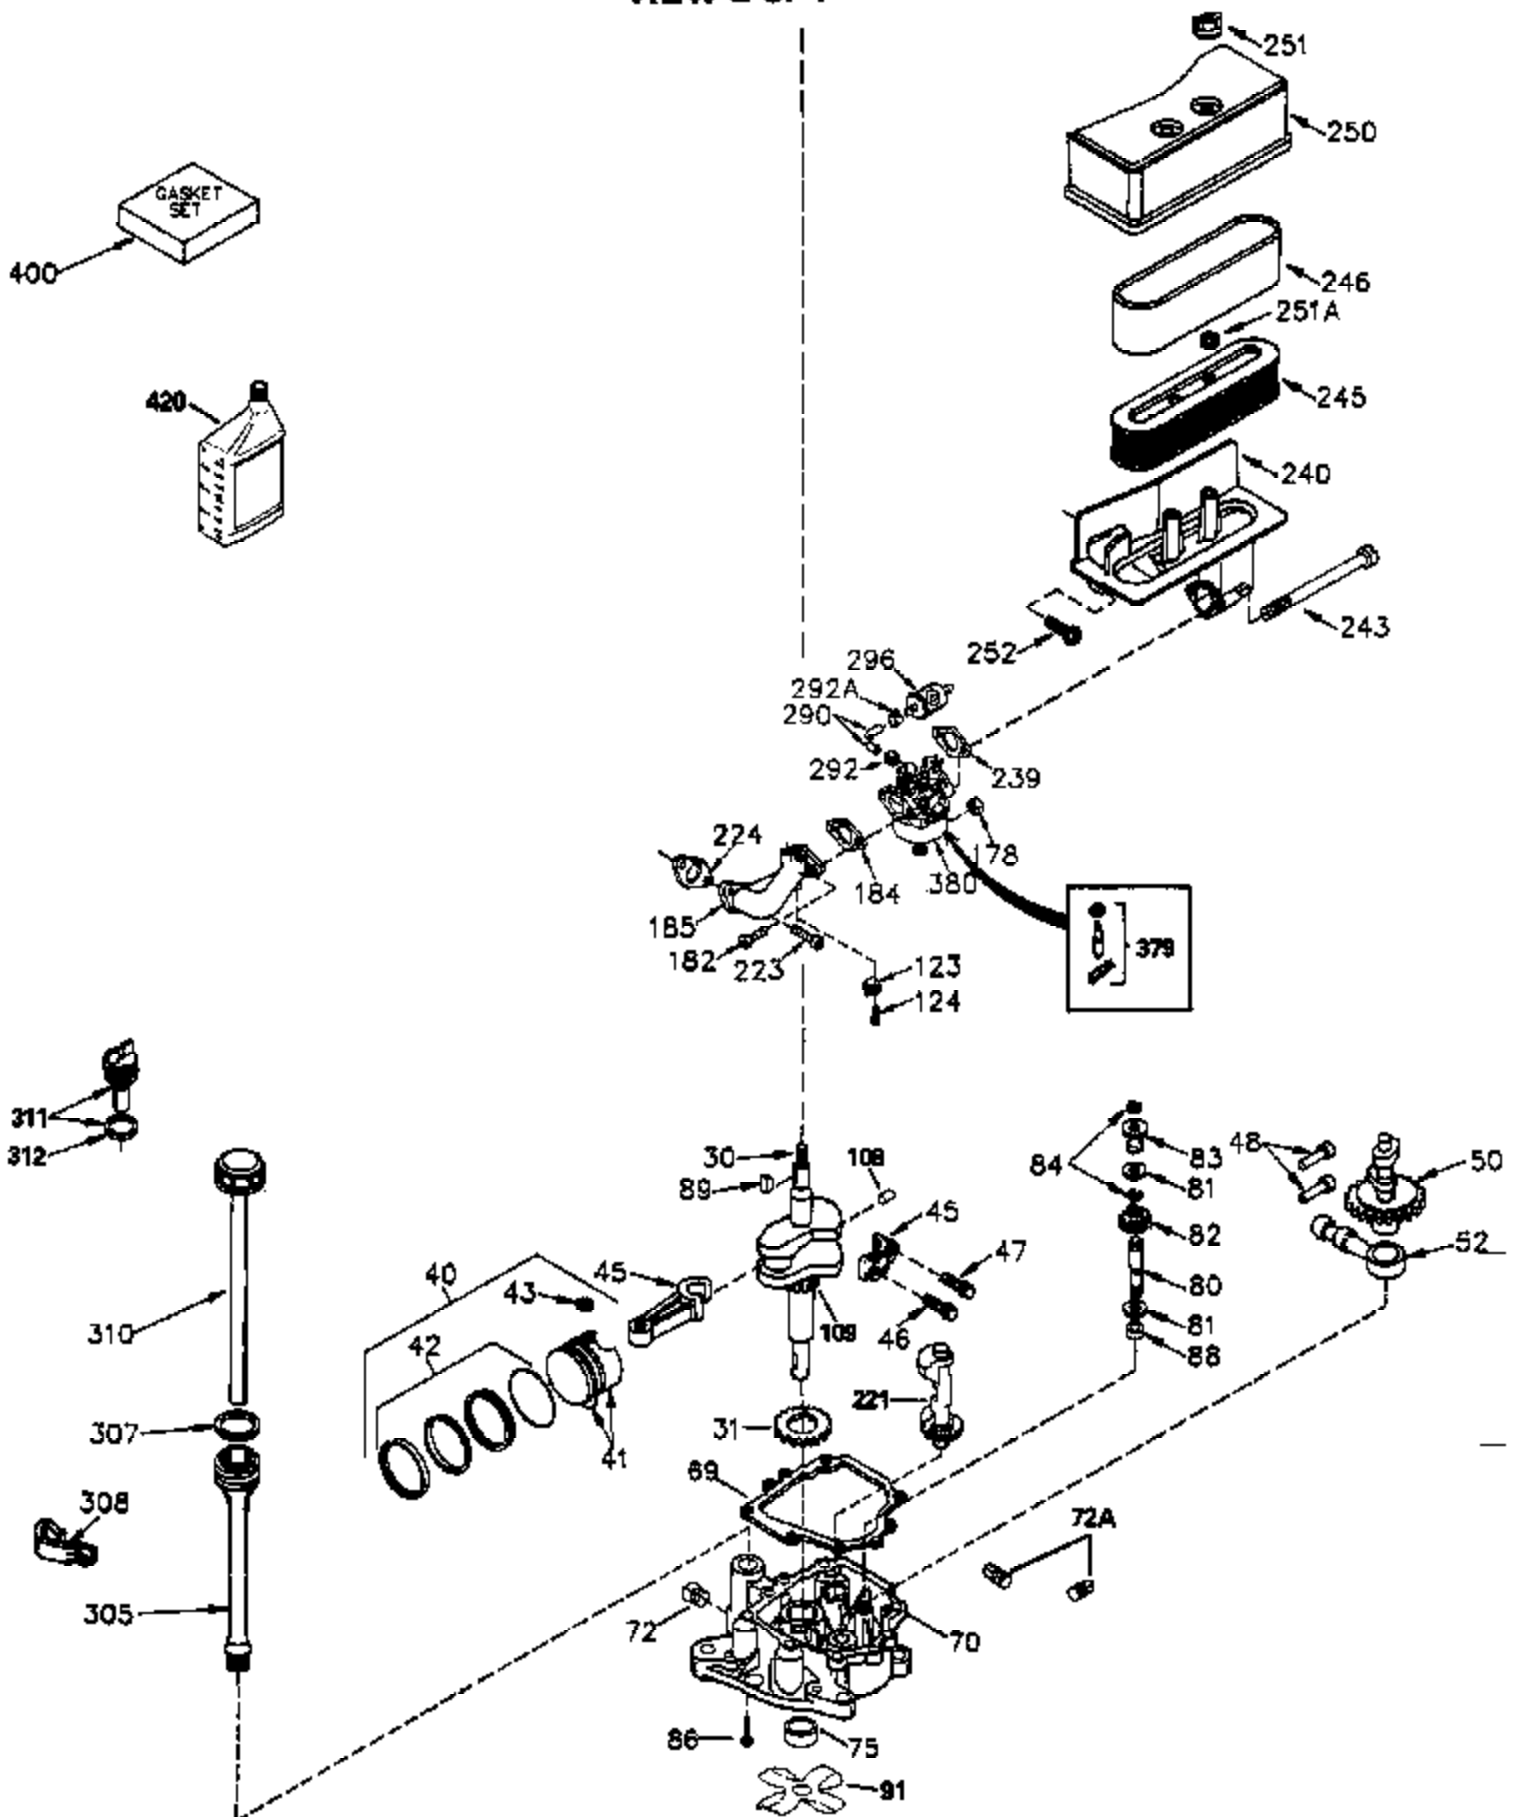

ILLUSTRATION SHOWS TYPICAL PARTS ONLY. ORDER BY PART NUMBER. PARTS NOT LISTED ARE SUPPLIED BY OEM.

VIEW 2 of 4

Ref #	Part Number	Qty	Description
28	30322	1	Lock Nut, 8-32
30	33644B	1	Crankshaft
40	34552	1	Piston, Pin & Ring Set (Std.)
40	34553	1	Piston, Pin & Ring Set (.010" OS)
40	34554	1	Piston, Pin & Ring Set (.020" OS)
41	34329A	1	Piston & Pin Ass'y. (Std.) (Incl. 43)
41	34330A	1	Piston & Pin Ass'y. (.010" OS) (Incl. 43)
41	34331A	1	Piston & Pin Ass'y. (.020" OS) (Incl. 43)
42	34332	1	Ring Set (Std.)
42	34333	1	Ring Set (.010" OS)
42	34334	1	Ring Set (.020" OS)
43	27888	2	Piston Pin Retaining Ring
45	32591C	1	Connecting Rod Ass'y. (Incl. 46 & 47)
47	650662C	2	Connecting Rod Bolt
48	34034	2	Valve Lifter
50	34040	1	Camshaft (MCR)
52	31356	1	Oil Pump Ass'y.
69	35262	1	* Mounting Flange Gasket
70	33767	1	Mounting Flange (Incl. 72,75,80 & 81)
72	31927	1	Oil Drain Plug
72A	28483	1	Oil Drain Plug
75	31950	1	Oil Seal
80	30668	1	Governor Shaft
81	30590A	2	Washer
82	30591	1	Governor Gear Ass'y. (Incl. 81)
83	30588A	1	Governor Spool
84	29193	2	Retaining Ring
86	650833	8	Screw, 1/4-20 x 1-3/16"
88	31707A	1	Spacer (Incl. 81)
89	32589	1	Flywheel Key
123	33261	1	Intake Pipe Brace
124	650738	1	Screw, 1/4-20 x 5/8"
178	29752	2	Nut & Lock Washer, 1/4-28
182	30088A	2	Screw, 1/4-28 x 1"
184	33263	1	* Carburetor To Intake Pipe Gasket
185	34926	1	Intake Pipe
203	31342	1	Compression Spring
204	650549	1	Screw, 5-40 x 7/16"
223	650378	2	Screw, Torx T-30, 5/16-18 x 1-1/8"
224	27915A	1	* Intake Pipe Gasket
238	650834	2	Screw, 10-32 x 1-17/32"
239	33629	1	* Air Cleaner Gasket
240	35538A	1	Air Cleaner Body (Incl. 239)
245A	35404	1	Air Cleaner Filter
245	35403	1	Air Cleaner Filter (Incl. 251A)
250	35405	1	Air Cleaner Cover
251	650886	2	Wing Nut, 1/4-20
251A	650825	2	Nut & Lock Washer, 1/4-20
252	650887	1	Screw, 1/4-20 x 1"
290	30705	1	Fuel Line
292	26460	2	Fuel Line Clamp
305	35574	1	Oil Fill Tube
307	35499	1	"O" Ring
308	35437	1	Fill Tube Clip
310	35576	1	Dipstick
380	632238	1	Carburetor (Incl. 184)