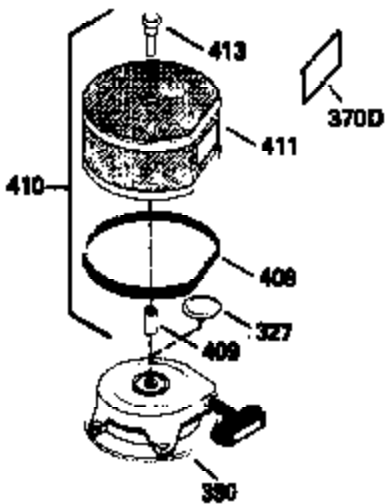

ILLUSTRATION SHOWS TYPICAL PARTS ONLY. ORDER BY PART NUMBER. PARTS NOT LISTED ARE SUPPLIED BY OEM.

VIEW 3 of 4

Ref #	Part Number	Qty	Description
28	30322	1	Lock Nut, 8-32
62	650760	1	Screw, 8-32 x 3/8"
63	28545	1	Grommet
64	30063	1	Screw, Torx T-30, 1/4-20 x 1/2"
72A	28483	1	Oil Drain Plug
203	31342	1	Compression Spring
204	650549	1	Screw, 5-40 x 7/16"
210	27793	1	Conduit Clip
211	28942	1	Screw, 10-32 x 3/8"
238	650834	2	Screw, 10-32 x 1-17/32"
245A	35404	1	Air Cleaner Filter
277	650729	2	Screw, 5/16-18 x 3-3/16"

ILLUSTRATION SHOWS TYPICAL PARTS ONLY. ORDER BY PART NUMBER. PARTS NOT LISTED ARE SUPPLIED BY OEM.

STANDARD POINT IGNITION

VIEW 4 of 4

MUFFLER (QUIET)  
(OPTIONAL)

OPTIONAL SPARK  
ARRESTOR

DEBRIS SCREEN KIT  
(OPTIONAL)

Ref #	Part Number	Qty	Description
16	32651	1	Governor Lever
19	34043	1	Extension Spring
28	30322	1	Lock Nut, 8-32
72A	28483	1	Oil Drain Plug
92	650815	1	Lock Washer
93	8116	1	Flywheel Nut
103	650489	2	Screw, 1/4-20 x 5/8"
186	33860	1	Governor Link
200	33865B	1	Control Bracket (Incl. 206)
203	31342	1	Compression Spring
204	650549	1	Screw, 5-40 x 7/16"
209	30200	2	Screw, 10-24 x 9/16"
210	27793	1	Conduit Clip
211	28942	1	Screw, 10-32 x 3/8"
238	650834	2	Screw, 10-32 x 1-17/32"
245A	35404	1	Air Cleaner Filter
260	33635C	1	Blower Housing
261	650788	2	Screw, 5/16-18 x 3/4"
262	29747B	2	Screw, Torx T-40, 5/16-24 x 21/32"
277	650729	2	Screw, 5/16-18 x 3-3/16"
286	35446	1	Starter Screen
287	29752	4	Nut & Lock Washer, 1/4-28
327	35392	1	Starter Plug
370B	35274	1	Instruction Decal
390	590671	1	Rewind Starter