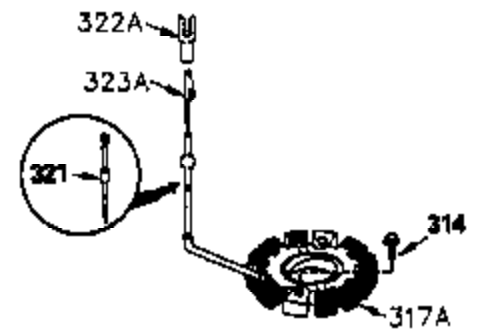

ILLUSTRATION SHOWS TYPICAL PARTS ONLY. ORDER BY PART NUMBER. PARTS NOT LISTED ARE SUPPLIED BY OEM.

VIEW 3 of 4

Ref #	Part Number	Qty	Description
28	30322	1	Lock Nut, 8-32
62	650760	1	Screw, 8-32 x 3/8"
63	28545	1	Grommet
64	30063	1	Screw, Torx T-30, 1/4-20 x 1/2"
72A	28483	1	Oil Drain Plug
203	31342	1	Compression Spring
204	650549	1	Screw, 5-40 x 7/16"
210	27793	1	Conduit Clip
211	28942	1	Screw, 10-32 x 3/8"
238	650834	2	Screw, 10-32 x 1-17/32"
245A	35404	1	Air Cleaner Filter
277	650729	2	Screw, 5/16-18 x 3-3/16"