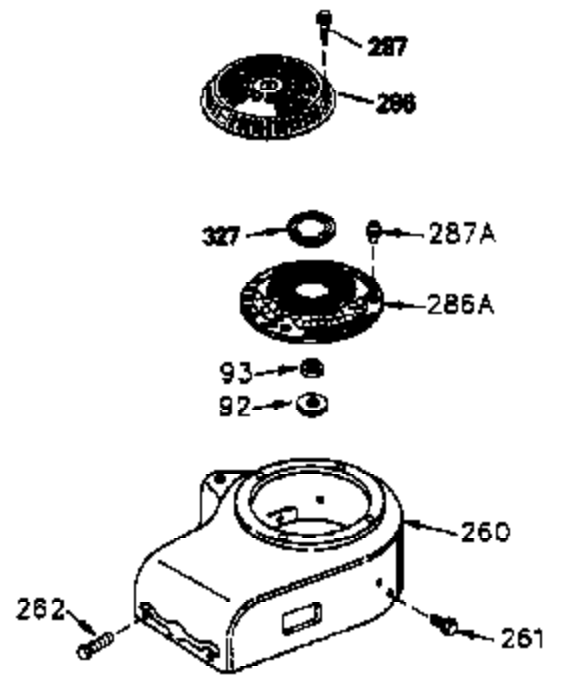

ILLUSTRATION SHOWS TYPICAL PARTS ONLY. ORDER BY PART NUMBER. PARTS NOT LISTED ARE SUPPLIED BY OEM.

STANDARD POINT IGNITION

VIEW 4 of 4