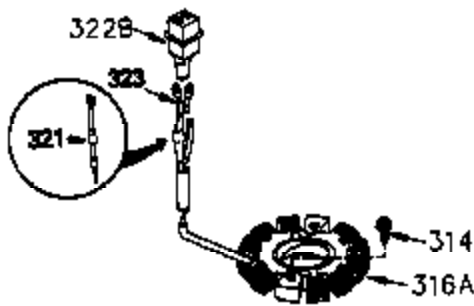

ILLUSTRATION SHOWS TYPICAL PARTS ONLY. ORDER BY PART NUMBER. PARTS NOT LISTED ARE SUPPLIED BY OEM.

VIEW 3 of 4

Ref #	Part Number	Qty	Description
28	30322	1	Lock Nut, 8-32
62	650760	1	Screw, 8-32 x 3/8"
63	28545	1	Grommet
64	30063	1	Screw, Torx T-30, 1/4-20 x 1/2"
72A	28483	1	Oil Drain Plug
203	31342	1	Compression Spring
204	650549	1	Screw, 5-40 x 7/16"
210	27793	1	Conduit Clip
211	28942	1	Screw, 10-32 x 3/8"
238	650834	2	Screw, 10-32 x 1-17/32"
245A	35404	1	Air Cleaner Filter
277	650729	2	Screw, 5/16-18 x 3-3/16"
436	610947	1	Stator Cover
439	610957	1	Stator Gasket
446	35234	1	Ground Wire Assy.