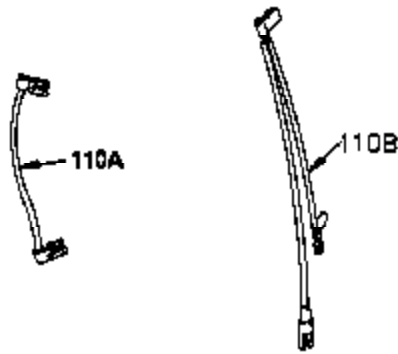

ILLUSTRATION SHOWS TYPICAL PARTS ONLY. ORDER BY PART NUMBER. PARTS NOT LISTED ARE SUPPLIED BY OEM.

VIEW 3 of 4

Ref #	Part Number	Qty	Description
28	30322	1	Lock Nut, 8-32
62	650760	1	Screw, 8-32 x 3/8"
63	28545	1	Grommet
64	30063	1	Screw, Torx T-30, 1/4-20 x 1/2"
72A	28483	1	Oil Drain Plug
203	31342	1	Compression Spring
204	650549	1	Screw, 5-40 x 7/16"
210	27793	1	Conduit Clip
211	28942	1	Screw, 10-32 x 3/8"
238	650834	2	Screw, 10-32 x 1-17/32"
245A	35404	1	Air Cleaner Filter
277	650729	2	Screw, 5/16-18 x 3-3/16"
436	610947	1	Stator Cover
439	610957	1	Stator Gasket
446	35234	1	Ground Wire Assy.