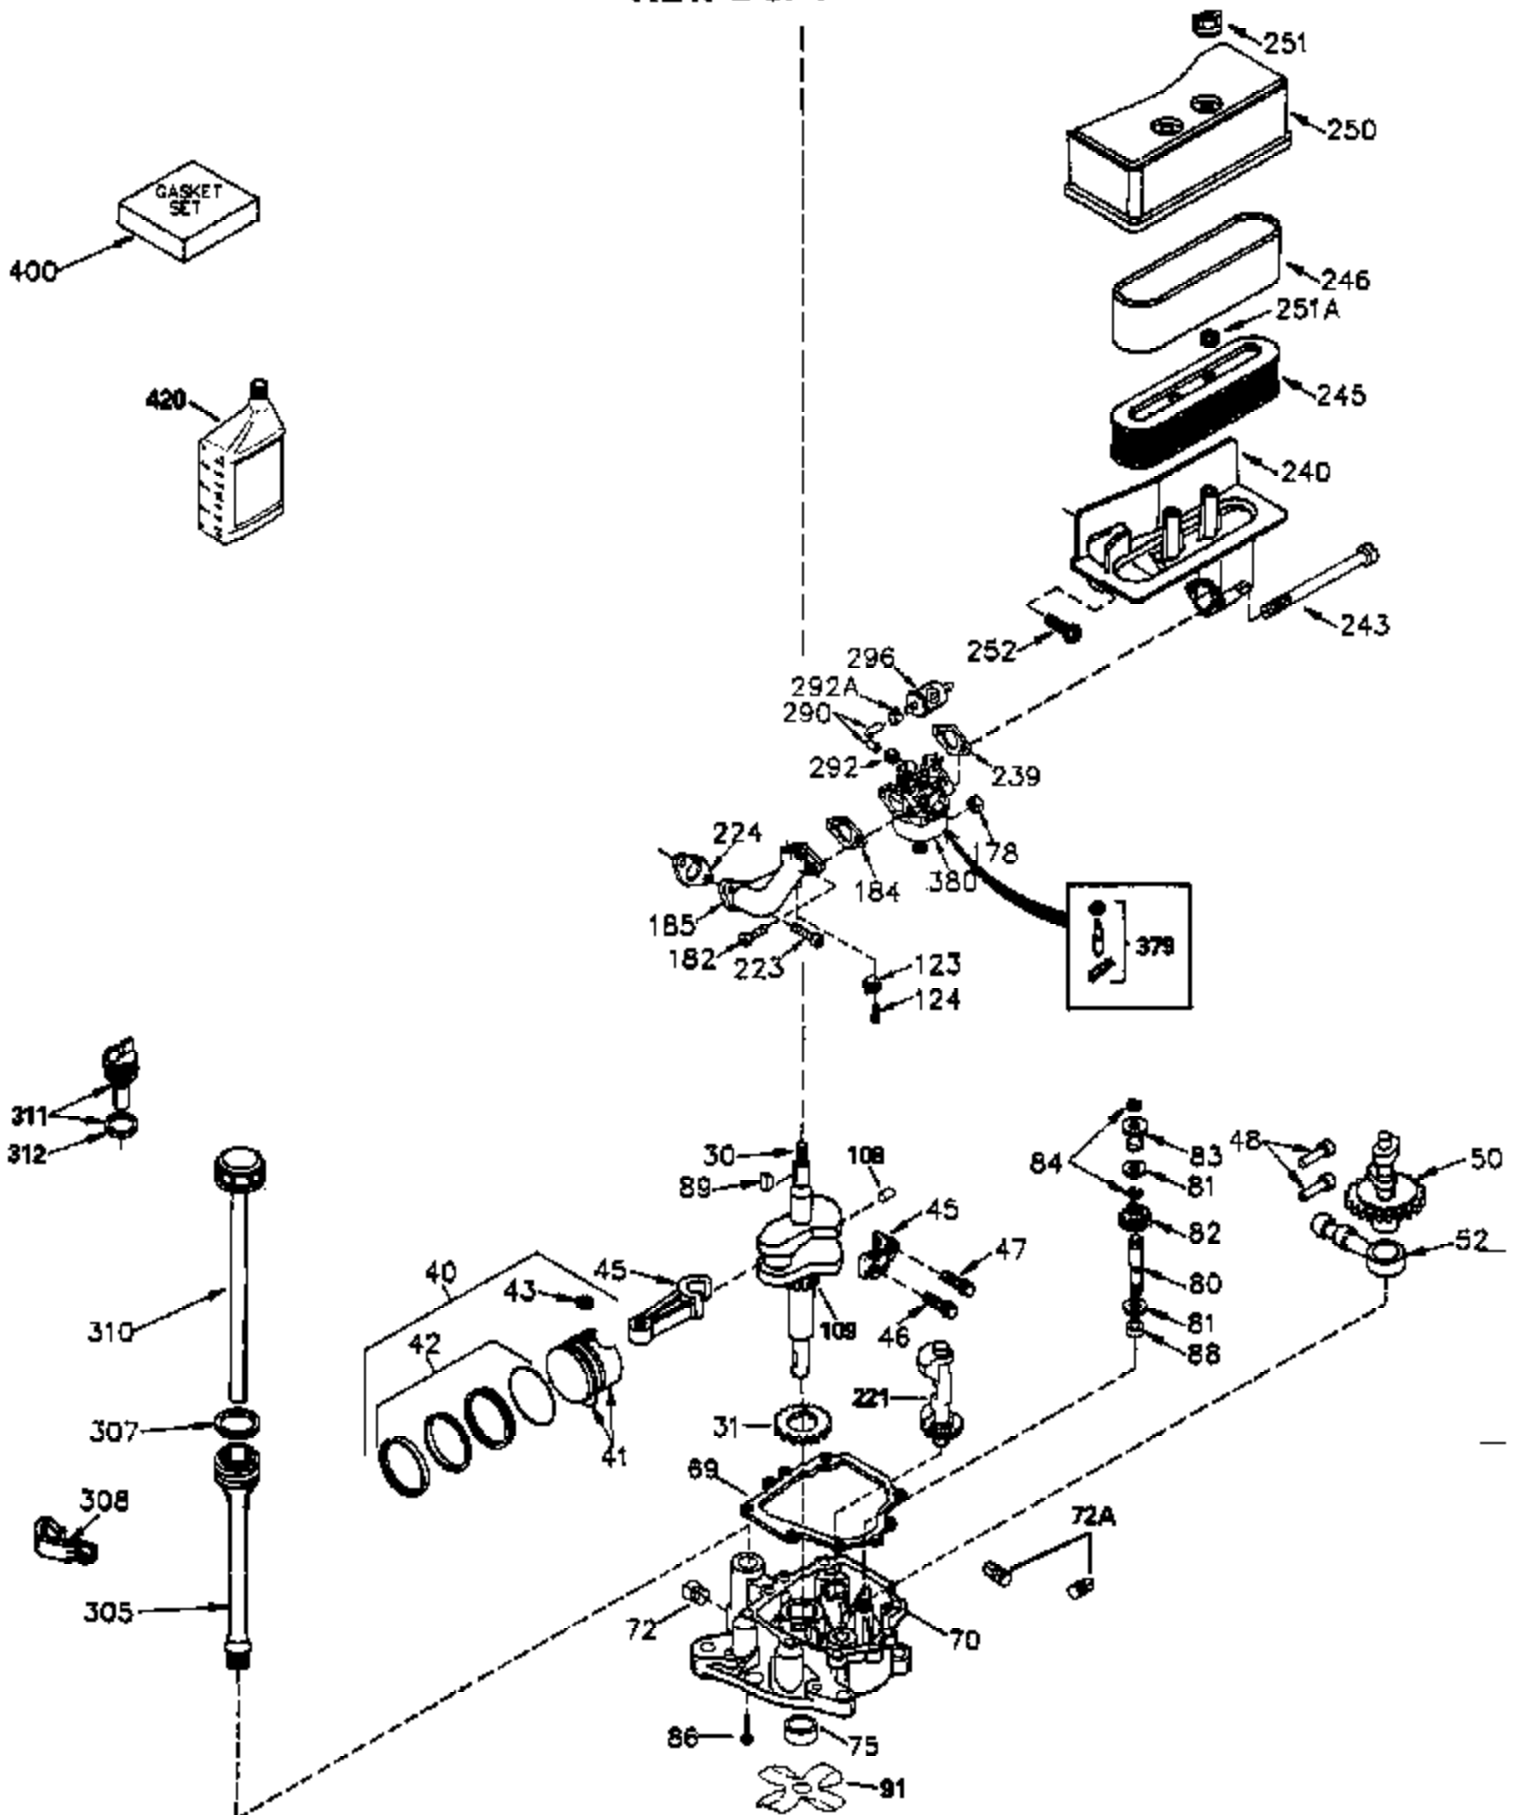

ILLUSTRATION SHOWS TYPICAL PARTS ONLY. ORDER BY PART NUMBER. PARTS NOT LISTED ARE SUPPLIED BY OEM.

VIEW 2 of 4

Ref #	Part Number	Qty	Description
28	30322	1	Lock Nut, 8-32
30	33644B	1	Crankshaft
40	34552	1	Piston, Pin & Ring Set (Std.)
40	34553	1	Piston, Pin & Ring Set (.010" OS)
40	34554	1	Piston, Pin & Ring Set (.020" OS)
41	34329A	1	Piston & Pin Ass'y. (Std.) (Incl. 43)
41	34330A	1	Piston & Pin Ass'y. (.010" OS) (Incl. 43)
41	34331A	1	Piston & Pin Ass'y. (.020" OS) (Incl. 43)
42	34332	1	Ring Set (Std.)
42	34333	1	Ring Set (.010" OS)
42	34334	1	Ring Set (.020" OS)
43	27888	2	Piston Pin Retaining Ring
45	32591C	1	Connecting Rod Ass'y. (Incl. 46 & 47)
47	650662C	2	Connecting Rod Bolt
48	34034	2	Valve Lifter
50	34040	1	Camshaft (MCR)
52	31356	1	Oil Pump Ass'y.
69	35262	1	* Mounting Flange Gasket
70	33767	1	Mounting Flange (Incl. 72,75,80 & 81)
72	31927	1	Oil Drain Plug
72A	28483	1	Oil Drain Plug
75	31950	1	Oil Seal
80	30668	1	Governor Shaft
81	30590A	2	Washer
82	30591	1	Governor Gear Ass'y. (Incl. 81)
83	30588A	1	Governor Spool
84	29193	2	Retaining Ring
86	650833	8	Screw, 1/4-20 x 1-3/16"
88	31707A	1	Spacer (Incl. 81)
89	32589	1	Flywheel Key
123	33261	1	Intake Pipe Brace
124	650738	3	Screw, 1/4-20 x 5/8"
178	29752	2	Nut & Lock Washer, 1/4-28
182	30088A	2	Screw, 1/4-28 x 1"
184	33263	1	* Carburetor To Intake Pipe Gasket
185	34926	1	Intake Pipe
203	31342	1	Compression Spring
204	650549	1	Screw, 5-40 x 7/16"
223	650378	2	Screw, Torx T-30, 5/16-18 x 1-1/8"
224	27915A	1	* Intake Pipe Gasket
238	650834	2	Screw, 10-32 x 1-17/32"
239	33629	1	* Air Cleaner Gasket
240	35538B	1	Air Cleaner Body (Incl. 239)
245	35403	1	Air Cleaner Filter (Incl. 251A)
245A	35404	1	Air Cleaner Filter
250	35961	1	Air Cleaner Cover
251	650886	2	Wing Nut, 1/4-20
251A	650825	2	Nut & Lock Washer, 1/4-20
290	30705	1	Fuel Line
292	26460	4	Fuel Line Clamp
310	35576	1	Dipstick
311	34245	1	Oil Fill Plug (Incl. 312)
312	29673	1	Oil Fill Plug Gasket
380	632238	1	Carburetor (Incl. 184)