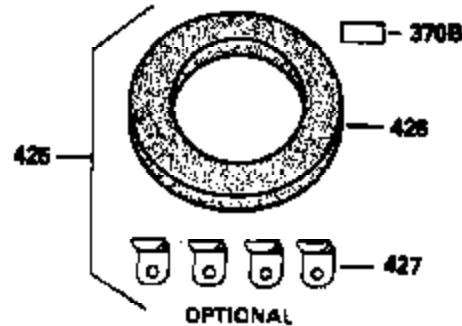

ILLUSTRATION SHOWS TYPICAL PARTS ONLY. ORDER BY PART NUMBER. PARTS NOT LISTED ARE SUPPLIED BY OEM.

VIEW 3 of 4

Ref #	Part Number	Qty	Description
28	30322	1	Lock Nut, 8-32
62	650760	1	Screw, 8-32 x 3/8"
63	28545	1	Grommet
64	30063	1	Screw, Torx T-30, 1/4-20 x 1/2"
72A	28483	1	Oil Drain Plug
203	31342	1	Compression Spring
204	650549	1	Screw, 5-40 x 7/16"
210	27793	1	Conduit Clip
211	28942	1	Screw, 10-32 x 3/8"
238	650834	2	Screw, 10-32 x 1-17/32"
245A	35404	1	Air Cleaner Filter
277	650729	2	Screw, 5/16-18 x 3-3/16"
436	610947	1	Stator Cover
439	610957	1	Stator Gasket
446	35234	1	Ground Wire Assy.

ILLUSTRATION SHOWS TYPICAL PARTS ONLY. ORDER BY PART NUMBER. PARTS NOT LISTED ARE SUPPLIED BY OEM.

STANDARD POINT IGNITION

VIEW 4 of 4

MUFFLER (QUIET)  
 (OPTIONAL)

OPTIONAL SPARK  
 ARRESTOR

DEBRIS SCREEN KIT  
 (OPTIONAL)

Ref #	Part Number	Qty	Description
16	32651	1	Governor Lever
19A	34043	1	Extension Spring
28	30322	1	Lock Nut, 8-32
72A	28483	1	Oil Drain Plug
92	650815	1	Lock Washer
93	8116	1	Flywheel Nut
103	650489	2	Screw, 1/4-20 x 5/8"
186	33860	1	Governor Link
200	33865B	1	Control Bracket (Incl. 203 & 204)
203	31342	1	Compression Spring
204	650549	1	Screw, 5-40 x 7/16"
209	30200	2	Screw, 10-24 x 9/16"
210	27793	1	Conduit Clip
211	28942	1	Screw, 10-32 x 3/8"
238	650834	2	Screw, 10-32 x 1-17/32"
245A	35404	1	Air Cleaner Filter
260	34094B	1	Blower Housing
261	650788	2	Screw, 5/16-18 x 3/4"
262	29747B	2	Screw, Torx T-40, 5/16-24 x 21/32"
277	650729	2	Screw, 5/16-18 x 3-3/16"
286	35446	1	Starter Screen
287	29752	4	Nut & Lockwasher, 1/4-28
327	35392	1	Starter Plug
370B	35274	1	Instruction Decal
375	610842	1	Magneto (Not Sold As A Complete Ass'y .)
390	590671	1	Rewind Starter
436	610947	1	Stator Cover
439	610957	1	Stator Gasket
446	35234	1	Ground Wire Ass'y.