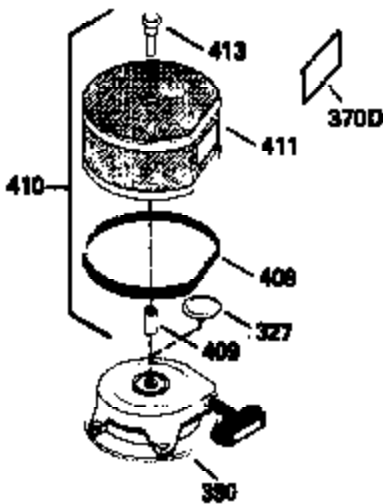

ILLUSTRATION SHOWS TYPICAL PARTS ONLY. ORDER BY PART NUMBER. PARTS NOT LISTED ARE SUPPLIED BY OEM.

VIEW 3 of 4

Ref #	Part Number	Qty	Description
28	30322	1	Lock Nut, 8-32
62	650760	1	Screw, 8-32 x 3/8"
63	28545	1	Grommet
64	30063	1	Screw, Torx T-30, 1/4-20 x 1/2"
72A	28483	1	Oil Drain Plug
203	31342	1	Compression Spring
204	650549	1	Screw, 5-40 x 7/16"
210	27793	1	Conduit Clip
211	28942	1	Screw, 10-32 x 3/8"
238	650834	2	Screw, 10-32 x 1-17/32"
245A	35404	1	Air Cleaner Filter
277	650729	2	Screw, 5/16-18 x 3-3/16"
436	610947	1	Stator Cover
439	610957	1	Stator Gasket
446	35234	1	Ground Wire Assy.

ILLUSTRATION SHOWS TYPICAL PARTS ONLY. ORDER BY PART NUMBER. PARTS NOT LISTED ARE SUPPLIED BY OEM.

STANDARD POINT IGNITION

VIEW 4 of 4

MUFFLER (QUIET)  
 (OPTIONAL)

OPTIONAL SPARK  
 ARRESTOR

DEBRIS SCREEN KIT  
 (OPTIONAL)

Ref #	Part Number	Qty	Description
16	32651	1	Governor Lever
19A	34043	1	Extension Spring
28	30322	1	Lock Nut, 8-32
72A	28483	1	Oil Drain Plug
92	650815	1	Lock Washer
93	8116	1	Flywheel Nut
103	650489	2	Screw, 1/4-20 x 5/8"
186	33860	1	Governor Link
200	33865B	1	Control Bracket (Incl. 203 & 204)
203	31342	1	Compression Spring
204	650549	1	Screw, 5-40 x 7/16"
209	30200	2	Screw, 10-24 x 9/16"
210	27793	1	Conduit Clip
211	28942	1	Screw, 10-32 x 3/8"
238	650834	2	Screw, 10-32 x 1-17/32"
245A	35404	1	Air Cleaner Filter
260	34094B	1	Blower Housing
261	650788	2	Screw, 5/16-18 x 3/4"
262	29747B	2	Screw, Torx T-40, 5/16-24 x 21/32"
277	650729	2	Screw, 5/16-18 x 3-3/16"
286	35446	1	Starter Screen
287	29752	4	Nut & Lockwasher, 1/4-28
327	35392	1	Starter Plug
370B	35274	1	Instruction Decal
375	610842	1	Magneto (Not Sold As A Complete Ass'y .)
390	590671	1	Rewind Starter
436	610947	1	Stator Cover
439	610957	1	Stator Gasket
446	35234	1	Ground Wire Ass'y.