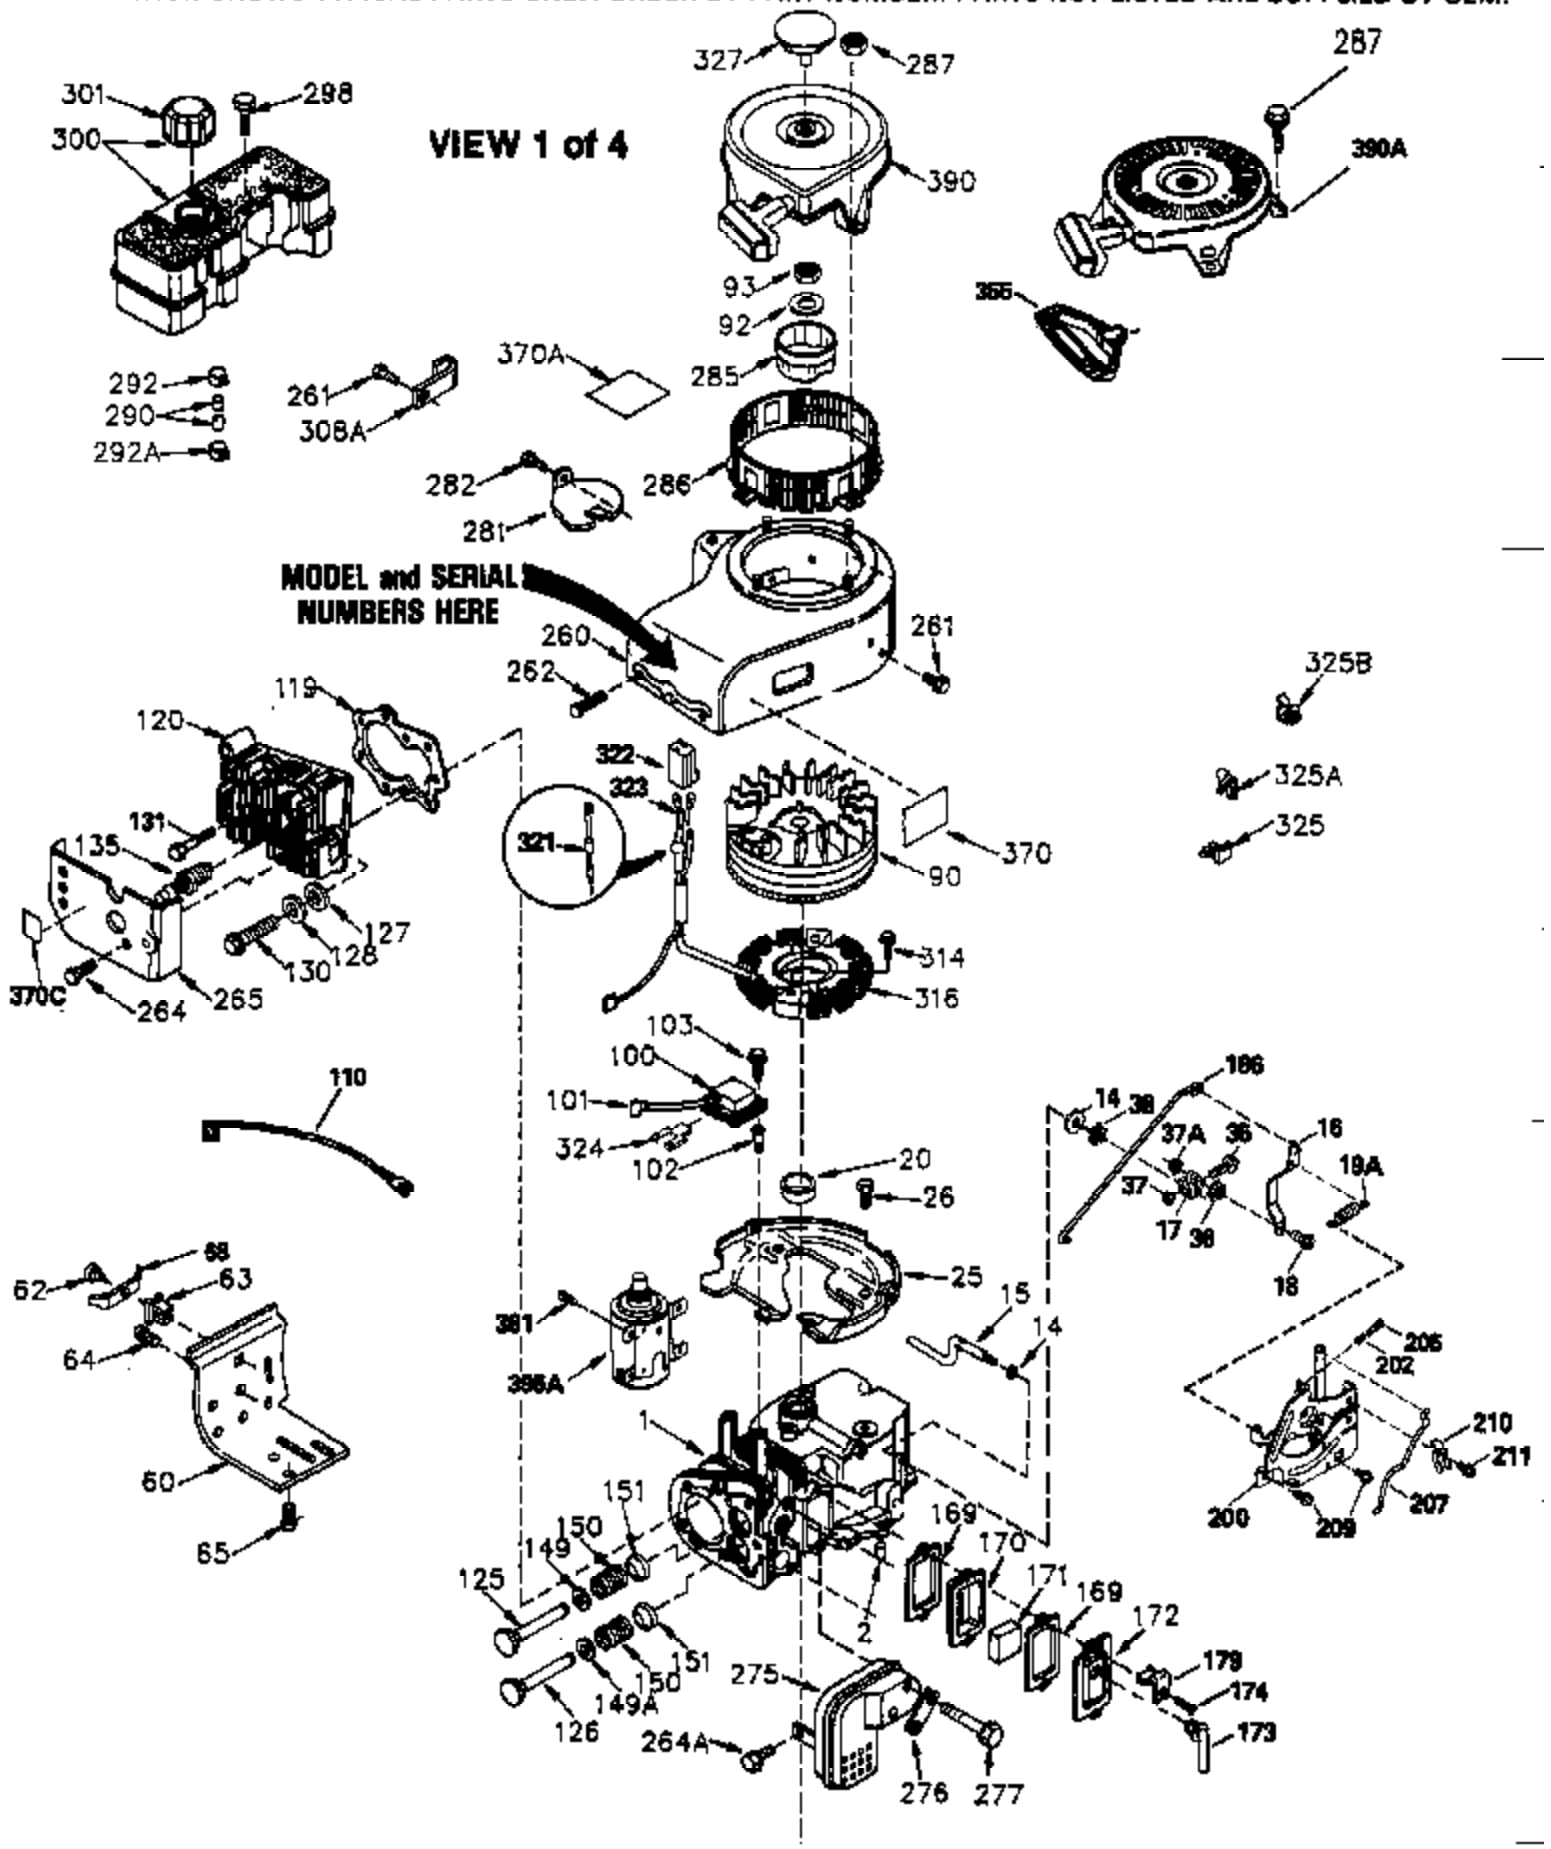

ILLUSTRATION SHOWS TYPICAL PARTS ONLY. ORDER BY PART NUMBER. PARTS NOT LISTED ARE SUPPLIED BY OEM.

Ref #	Part Number	Qty	Description
1	34328B	1	Cylinder (Incl. 2 & 20)
2	27652	2	Dowel Pin
14	28277	2	Washer
15	35082	1	Governor Rod
16	32651	1	Governor Lever
17	29916	1	Governor Lever Clamp
18	650548	1	Screw, 8-32 x 5/16"
19A	34043	1	Extension Spring
20	32630	1	Oil Seal
25	35256A	1	Blower Housing Baffle
26	650561	2	Screw, 1/4-20 x 5/8"
28	30322	1	Lock Nut, 8-32
35	29826	1	Screw, 10-32 x 3/4"
36	29918	1	Lock Washer
37	29216	1	Lock Nut, 10-32
38	29642	1	Retaining Ring
60	33273A	1	Blower Housing Extension
62	650760	1	Screw, 8-32 x 3/8"
63	28545	1	Grommet
64	30063	1	Screw, Torx T-30, 1/4-20 x 1/2"
65	650128	1	Screw, 10-24 x 1/2"
72A	28483	1	Oil Drain Plug
90	610847	1	Flywheel
92	650815	1	Lock Washer
93	8116	1	Flywheel Nut
100	35135	1	Solid State Ignition
103	650489	2	Screw, 1/4-20 x 5/8"
119	34041A	1	* Cylinder Head Gasket
120	34030A	1	Cylinder Head
125	27878A	1	Exhaust Valve (Std.) (Incl. 151)
125	27880A	1	Exhaust Valve (1/32" OS) (Incl. 151)
126	34035	1	Intake Valve (Std.) (Incl. 151)
126	34036	1	Intake Valve (1/32" OS) (Incl. 151)
127	650691	9	Washer
128	650690	9	Belleville Washer
130	650694A	9	Screw, 5/16-18 x 2"
135	33636	1	Resistor Spark Plug (RJ17LM)
149A	35862	1	Valve Spring Cap
149	27882	1	Valve Spring Cap
150	27881	2	Valve Spring
151	32581	2	Valve Spring Keeper
169	27896A	2	* Valve Cover Gasket
170	28423	1	Breather Body
171	28424	1	Breather Element
172	28425	1	Valve Cover
173	35350	1	Breather Tube
174	650128	2	Screw, 10-24 x 1/2"
186	33860	1	Governor Link
200	33865B	1	Control Bracket (Incl. 203 & 204)
203	31342	1	Compression Spring
204	650549	1	Screw, 5-40 x 7/16"
207	33151	1	Choke Link
209	30200	2	Screw, 10-24 x 9/16"
210	27793	1	Conduit Clip
211	28942	1	Screw, 10-32 x 3/8"
238	650834	2	Screw, 10-32 x 1-17/32"
245A	35404	1	Air Cleaner Filter
260	34094B	1	Blower Housing