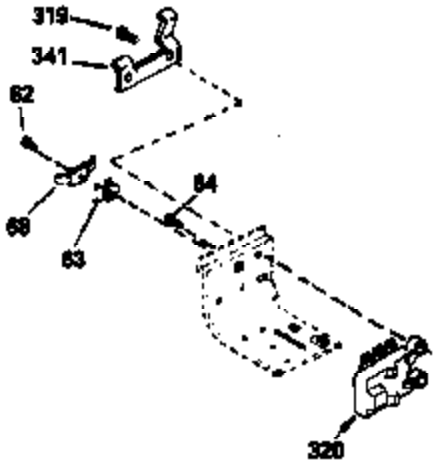

ILLUSTRATION SHOWS TYPICAL PARTS ONLY. ORDER BY PART NUMBER. PARTS NOT LISTED ARE SUPPLIED BY OEM.

VIEW 3 of 4

Ref #	Part Number	Qty	Description
28	30322	1	Lock Nut, 8-32
62	650760	1	Screw, 8-32 x 3/8"
63	28545	1	Grommet
64	30063	1	Screw, Torx T-30, 1/4-20 x 1/2"
72A	28483	1	Oil Drain Plug
203	31342	1	Compression Spring
204	650549	1	Screw, 5-40 x 7/16"
210	27793	1	Conduit Clip
211	28942	1	Screw, 10-32 x 3/8"
238	650834	2	Screw, 10-32 x 1-17/32"
245A	35404	1	Air Cleaner Filter
277	650729	2	Screw, 5/16-18 x 3-3/16"
436	610947	1	Stator Cover
439	610957	1	Stator Gasket
446	35234	1	Ground Wire Assy.