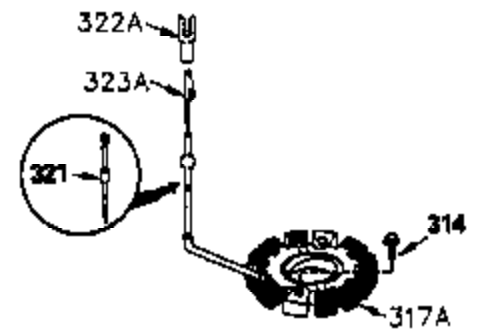

ILLUSTRATION SHOWS TYPICAL PARTS ONLY. ORDER BY PART NUMBER. PARTS NOT LISTED ARE SUPPLIED BY OEM.

VIEW 3 of 4

Ref #	Part Number	Qty	Description
28	30322	1	Lock Nut, 8-32
62	650760	1	Screw, 8-32 x 3/8"
63	28545	1	Grommet
64	30063	1	Screw, Torx T-30, 1/4-20 x 1/2"
72A	28483	1	Oil Drain Plug
203	31342	1	Compression Spring
204	650549	1	Screw, 5-40 x 7/16"
210	27793	1	Conduit Clip
211	28942	1	Screw, 10-32 x 3/8"
238	650834	2	Screw, 10-32 x 1-17/32"
245A	35404	1	Air Cleaner Filter
277	650729	2	Screw, 5/16-18 x 3-3/16"
436	610947	1	Stator Cover
439	610957	1	Stator Gasket
446	35234	1	Ground Wire Assy.