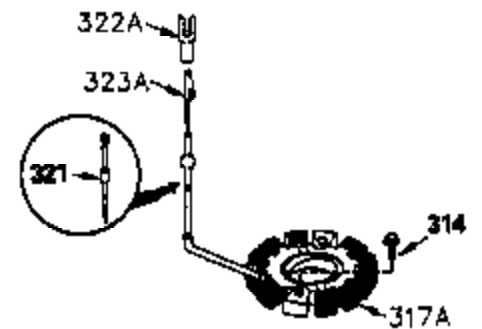

Ref #	Part Number	Qty	Description
380	632530		Carburetor (Incl. 184) (Refer to Division 5, Section A, page A3-4 for breakdown or Fiche 10B, Grid E-3)
398	590685		Rewind Starter & Cup Ass'y. (This assembly replaces 590633 starter. This assembly consists of a 590671 rewind starter and a 35965A starter cup.)
400	33279G		* Gasket Set (Incl. items marked *)
420	730225		SAE 30 4-Cycle Engine Oil (Quart)

ILLUSTRATION SHOWS TYPICAL PARTS ONLY. ORDER BY PART NUMBER. PARTS NOT LISTED ARE SUPPLIED BY OEM.

VIEW 3 of 4