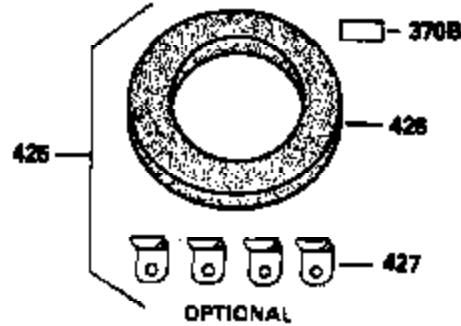

ILLUSTRATION SHOWS TYPICAL PARTS ONLY. ORDER BY PART NUMBER. PARTS NOT LISTED ARE SUPPLIED BY OEM.

VIEW 3 of 4

Ref #	Part Number	Qty	Description
	62 650760		Screw, 8-32 x 3/8"
	63 28545		Grommet
	64 30063		Screw, Torx T-30, 1/4-20 x 1/2"
	68 33356		Ground Terminal
	110A 35349		Ground Wire
	203 31342		Compression Spring
	204 650549		Screw, 5-40 x 7/16"
	238 650834		Screw, 10-32 x 1-17/32"
	245A 35404		Air Cleaner Filter
	274 35865		Exhaust Gasket (use as required)
	314 650873		Screw, 1/4-20 x 3/4"
	315 611104		Alt. Coil (3/5 Split) (Incl.321, 322 & 323)
	321 611161		Diode
	323 611118		Terminal
	348 35426		Remote Choke Bracket
	349 650767		Screw, 8-32 x 27/64"
	398 590685		Rewind Starter & Cup Ass'y. (This assembly replaces 590633 starter. This assembly consists of a 590671 rewind starter and a 35965A starter cup.)
	415 730130		Exh.Adapter Kit(Incl.274 & 277)(As Re q.)

ILLUSTRATION SHOWS TYPICAL PARTS ONLY. ORDER BY PART NUMBER. PARTS NOT LISTED ARE SUPPLIED BY OEM.

STANDARD POINT IGNITION

VIEW 4 of 4

MUFFLER (QUIET)
 (OPTIONAL)

OPTIONAL SPARK
 ARRESTOR

DEBRIS SCREEN KIT
 (OPTIONAL)