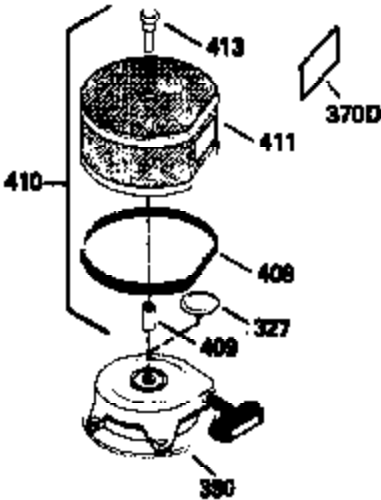

ILLUSTRATION SHOWS TYPICAL PARTS ONLY. ORDER BY PART NUMBER. PARTS NOT LISTED ARE SUPPLIED BY OEM.

VIEW 3 of 4

Ref #	Part Number	Qty	Description
	62 650760		Screw, 8-32 x 3/8"
	63 28545		Grommet
	64 30063		Screw, Torx T-30, 1/4-20 x 1/2"
	68 33356		Ground Terminal
	110A 35349		Ground Wire
	203 31342		Compression Spring
	204 650549		Screw, 5-40 x 7/16"
	238 650834		Screw, 10-32 x 1-17/32"
	245A 35404		Air Cleaner Filter
	274 35865		Exhaust Gasket (use as required)
	314 650873		Screw, 1/4-20 x 3/4"
	315 611104		Alt. Coil (3/5 Split) (Incl.321, 322 & 323)
	321 611161		Diode
	323 611118		Terminal
	348 35426		Remote Choke Bracket
	349 650767		Screw, 8-32 x 27/64"
	398 590685		Rewind Starter & Cup Ass'y. (This assembly replaces 590633 starter. This assembly consists of a 590671 rewind starter and a 35965A starter cup.)
	415 730130		Exh.Adapter Kit(Incl.274 & 277)(As Re q.)

ILLUSTRATION SHOWS TYPICAL PARTS ONLY. ORDER BY PART NUMBER. PARTS NOT LISTED ARE SUPPLIED BY OEM.

STANDARD POINT IGNITION

VIEW 4 of 4

MUFFLER (QUIET)
 (OPTIONAL)

OPTIONAL SPARK
 ARRESTOR

DEBRIS SCREEN KIT
 (OPTIONAL)