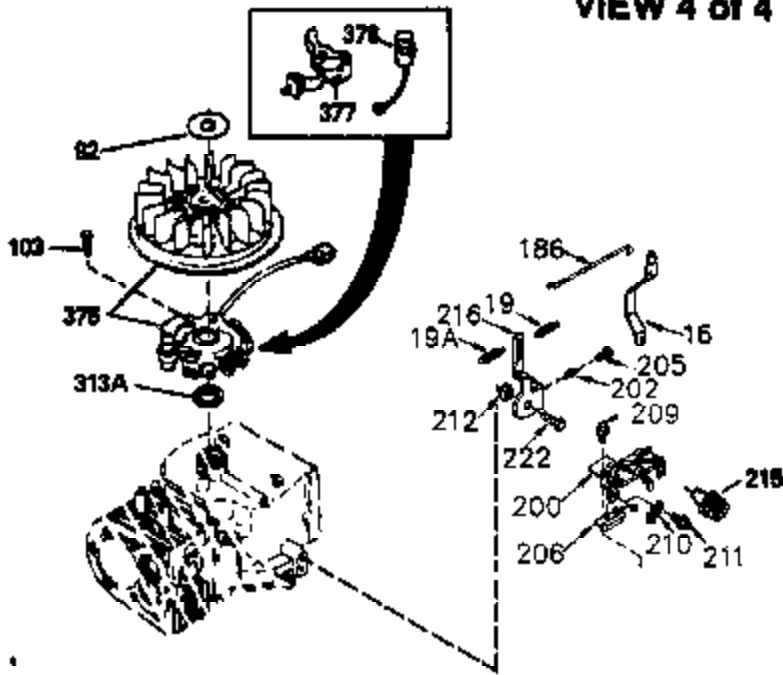

Ref #	Part Number	Qty	Description
400	33279G		* Gasket Set (Incl. items marked *)
420	730225		SAE 30 4-Cycle Engine Oil (Quart)

ILLUSTRATION SHOWS TYPICAL PARTS ONLY. ORDER BY PART NUMBER. PARTS NOT LISTED ARE SUPPLIED BY OEM.

VIEW 3 of 4

Ref #	Part Number	Qty	Description
	64 30063		Screw, Torx T-30, 1/4-20 x 1/2"
110C	35195A		Ground Wire
210	27793		Conduit Clip
211	28942		Screw, 10-32 x 3/8"
238	650834		Screw, 10-32 x 1-17/32"
245A	35404		Air Cleaner Filter
274	35865		Exhaust Gasket (use as required)
314	650873		Screw, 1/4-20 x 3/4"
315	611113		Alt. Coil (3 Amp DC) (Incl. 321, 322 & 323)
321	611161		Diode
323	610922		Terminal
398	590685		Rewind Starter & Cup Ass'y. (This assembly replaces 590633 starter. This assembly consists of a 590671 rewind starter and a 35965A starter cup.)
415	730130		Exh.Adapter Kit(Incl.274 & 277)(As Re q.)

ILLUSTRATION SHOWS TYPICAL PARTS ONLY. ORDER BY PART NUMBER. PARTS NOT LISTED ARE SUPPLIED BY OEM.

STANDARD POINT IGNITION

VIEW 4 of 4

MUFFLER (QUIET)  
(OPTIONAL)

OPTIONAL SPARK  
ARRESTOR

DEBRIS SCREEN KIT  
(OPTIONAL)