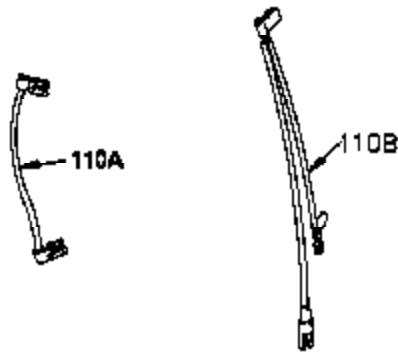

ILLUSTRATION SHOWS TYPICAL PARTS ONLY. ORDER BY PART NUMBER. PARTS NOT LISTED ARE SUPPLIED BY OEM.

VIEW 3 of 4

Ref #	Part Number	Qty	Description
	64 30063		Screw, Torx T-30, 1/4-20 x 1/2"
110C	35195A		Ground Wire
210	27793		Conduit Clip
211	28942		Screw, 10-32 x 3/8"
238	650834		Screw, 10-32 x 1-17/32"
245A	35404		Air Cleaner Filter
274	35865		Exhaust Gasket (use as required)
314	650873		Screw, 1/4-20 x 3/4"
315	611113		Alt. Coil (3 Amp DC) (Incl. 321, 322 & 323)
321	611161		Diode
323	610922		Terminal
398	590685		Rewind Starter & Cup Ass'y. (This assembly replaces 590633 starter. This assembly consists of a 590671 rewind starter and a 35965A starter cup.)
415	730130		Exh.Adapter Kit(Incl.274 & 277)(As Re q.)