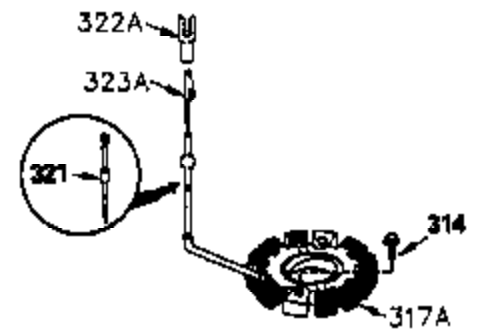

ILLUSTRATION SHOWS TYPICAL PARTS ONLY. ORDER BY PART NUMBER. PARTS NOT LISTED ARE SUPPLIED BY OEM.

VIEW 3 of 4

Ref #	Part Number	Qty	Description
	64 30063		Screw, Torx T-30, 1/4-20 x 1/2"
110C	35195A		Ground Wire
210	27793		Conduit Clip
211	28942		Screw, 10-32 x 3/8"
238	650834		Screw, 10-32 x 1-17/32"
245A	35404		Air Cleaner Filter
274	35865		Exhaust Gasket (use as required)
314	650873		Screw, 1/4-20 x 3/4"
315	611113		Alt. Coil (3 Amp DC) (Incl. 321, 322 & 323)
321	611161		Diode
323	610922		Terminal
398	590685		Rewind Starter & Cup Ass'y. (This assembly replaces 590633 starter. This assembly consists of a 590671 rewind starter and a 35965A starter cup.)
415	730130		Exh.Adapter Kit(Incl.274 & 277)(As Re q.)