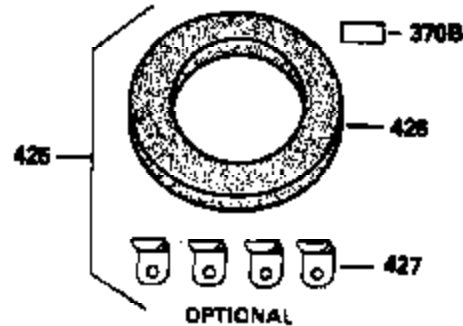

Ref #	Part Number	Qty	Description
400	33279G		* Gasket Set (Incl. items marked *)
420	730225		SAE 30 4-Cycle Engine Oil (Quart)

ILLUSTRATION SHOWS TYPICAL PARTS ONLY. ORDER BY PART NUMBER. PARTS NOT LISTED ARE SUPPLIED BY OEM.

VIEW 3 of 4

Ref #	Part Number	Qty	Description
	64 30063		Screw, Torx T-30, 1/4-20 x 1/2"
110C	35195A		Ground Wire
210	27793		Conduit Clip
211	28942		Screw, 10-32 x 3/8"
238	650834		Screw, 10-32 x 1-17/32"
245A	35404		Air Cleaner Filter
274	35865		Exhaust Gasket (use as required)
314	650873		Screw, 1/4-20 x 3/4"
315	611113		Alt. Coil (3 Amp DC) (Incl. 321, 322 & 323)
321	611161		Diode
323	610922		Terminal
398	590685		Rewind Starter & Cup Ass'y. (This assembly replaces 590633 starter. This assembly consists of a 590671 rewind starter and a 35965A starter cup.)
415	730130		Exh.Adapter Kit(Incl.274 & 277)(As Re q.)

ILLUSTRATION SHOWS TYPICAL PARTS ONLY. ORDER BY PART NUMBER. PARTS NOT LISTED ARE SUPPLIED BY OEM.

STANDARD POINT IGNITION

VIEW 4 of 4

MUFFLER (QUIET)  
(OPTIONAL)

OPTIONAL SPARK  
ARRESTOR

DEBRIS SCREEN KIT  
(OPTIONAL)