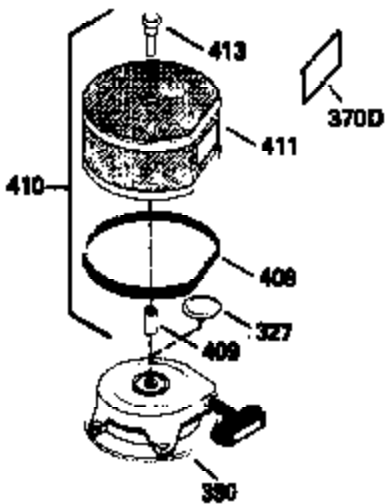

VIEW 3 of 4

Ref #	Part Number	Qty	Description
	64 30063		Screw, Torx T-30, 1/4-20 x 1/2"
110C	35195A		Ground Wire
210	27793		Conduit Clip
211	28942		Screw, 10-32 x 3/8"
238	650834		Screw, 10-32 x 1-17/32"
245A	35404		Air Cleaner Filter
274	35865		Exhaust Gasket (use as required)
314	650873		Screw, 1/4-20 x 3/4"
315	611113		Alt. Coil (3 Amp DC) (Incl. 321, 322 & 323)
321	611161		Diode
323	610922		Terminal
398	590685		Rewind Starter & Cup Ass'y. (This assembly replaces 590633 starter. This assembly consists of a 590671 rewind starter and a 35965A starter cup.)
415	730130		Exh.Adapter Kit(Incl.274 & 277)(As Re q.)

ILLUSTRATION SHOWS TYPICAL PARTS ONLY. ORDER BY PART NUMBER. PARTS NOT LISTED ARE SUPPLIED BY OEM.

STANDARD POINT IGNITION

VIEW 4 of 4

MUFFLER (QUIET)  
(OPTIONAL)

OPTIONAL SPARK  
ARRESTOR

DEBRIS SCREEN KIT  
(OPTIONAL)