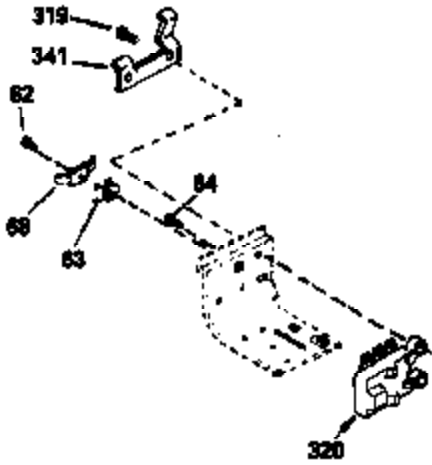

ILLUSTRATION SHOWS TYPICAL PARTS ONLY. ORDER BY PART NUMBER. PARTS NOT LISTED ARE SUPPLIED BY OEM.

VIEW 3 of 4

Ref #	Part Number	Qty	Description
	64 30063		Screw, Torx T-30, 1/4-20 x 1/2"
110C	35195A		Ground Wire
210	27793		Conduit Clip
211	28942		Screw, 10-32 x 3/8"
238	650834		Screw, 10-32 x 1-17/32"
245A	35404		Air Cleaner Filter
274	35865		Exhaust Gasket (use as required)
314	650873		Screw, 1/4-20 x 3/4"
315	611113		Alt. Coil (3 Amp DC) (Incl. 321, 322 & 323)
321	611161		Diode
323	610922		Terminal
398	590685		Rewind Starter & Cup Ass'y. (This assembly replaces 590633 starter. This assembly consists of a 590671 rewind starter and a 35965A starter cup.)
415	730130		Exh.Adapter Kit(Incl.274 & 277)(As Re q.)