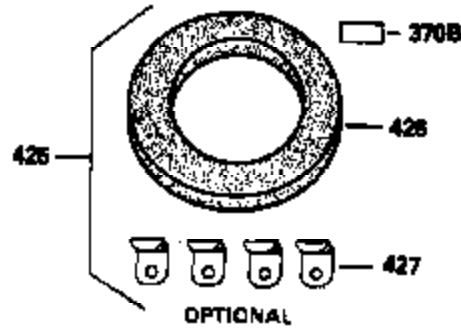

Ref #	Part Number	Qty	Description
420	730225	1	SAE 30 4-Cycle Engine Oil (Quart)

ILLUSTRATION SHOWS TYPICAL PARTS ONLY. ORDER BY PART NUMBER. PARTS NOT LISTED ARE SUPPLIED BY OEM.

VIEW 3 of 4

Ref #	Part Number	Qty	Description
28	30322	1	Lock Nut, 8-32
64	30063	1	Screw, Torx T-30, 1/4-20 x 1/2"
210	27793	1	Conduit Clip
211	28942	1	Screw, 10-32 x 3/8"
238	650834	2	Screw, 10-32 x 1-17/32"
245A	35404	1	Air Cleaner Filter
314	650873	2	Screw, 1/4-20 x 3/4"
315	611113	1	Alternator Coil (3 Amp)(Incl. 321,322 &323)
321	611161	1	Diode
323	610922	1	Terminal

ILLUSTRATION SHOWS TYPICAL PARTS ONLY. ORDER BY PART NUMBER. PARTS NOT LISTED ARE SUPPLIED BY OEM.

STANDARD POINT IGNITION

VIEW 4 of 4

MUFFLER (QUIET)
 (OPTIONAL)

OPTIONAL SPARK
 ARRESTOR

DEBRIS SCREEN KIT
 (OPTIONAL)

Ref #	Part Number	Qty	Description
16	32651	1	Governor Lever
19A	35203	1	Control Spring
19	34043	1	Extension Spring
28	30322	1	Lock Nut, 8-32
92	650880	1	Lock Washer
93	650881	1	Flywheel Nut
103	650814	2	Screw, Torx T-15, 10-24 x 1"
186	33860	1	Governor Link
200	35201	1	Control Bracket (Incl. 206)
202	33802	2	Compression Spring
205	650777	2	Screw, 6-32 x 21/32"
206	610973	1	Terminal
209	30200	2	Screw, 10-24 x 9/16"
210	27793	1	Conduit Clip
211	28942	1	Screw, 10-32 x 3/8"
212	35550	1	Bushing
216	35202A	1	R.P.M. Adjusting Lever (Incl.19A,212, 222,239)
222	30312	1	Screw, 10-32 x 1/2"
238	650834	2	Screw, 10-32 x 1-17/32"
245A	35404	1	Air Cleaner Filter
260	34094B	1	Blower Housing
261	650788	2	Screw, 5/16-18 x 3/4"
262	29747B	2	Screw, Torx T-40, 5/16-24 x 21/32"
286	35446	1	Starter Screen
287	29752	4	Nut & Lock Washer, 1/4-28
315	611113	1	Alternator Coil (3 Amp)(Incl. 321,322 &323)
327	35392	1	Starter Plug
370B	35274	1	Instruction Decal
390	590671	1	Rewind Starter