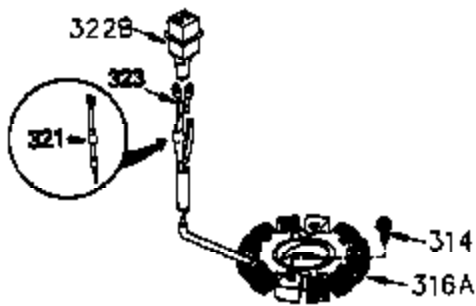

Ref #	Part Number	Qty	Description
420	730225	1	SAE 30 4-Cycle Engine Oil (Quart)

ILLUSTRATION SHOWS TYPICAL PARTS ONLY. ORDER BY PART NUMBER. PARTS NOT LISTED ARE SUPPLIED BY OEM.

VIEW 3 of 4

Ref #	Part Number	Qty	Description
28	30322	1	Lock Nut, 8-32
64	30063	1	Screw, Torx T-30, 1/4-20 x 1/2"
210	27793	1	Conduit Clip
211	28942	1	Screw, 10-32 x 3/8"
238	650834	2	Screw, 10-32 x 1-17/32"
245A	35404	1	Air Cleaner Filter
314	650873	2	Screw, 1/4-20 x 3/4"
315	611113	1	Alternator Coil (3 Amp)(Incl. 321,322 &323)
321	611161	1	Diode
323	610922	1	Terminal