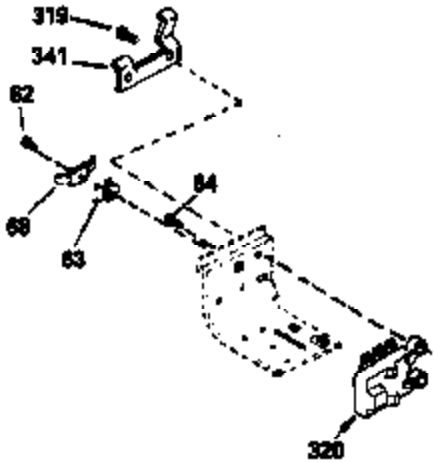

Ref #	Part Number	Qty	Description
420	730225	1	SAE 30 4-Cycle Engine Oil (Quart)

ILLUSTRATION SHOWS TYPICAL PARTS ONLY. ORDER BY PART NUMBER. PARTS NOT LISTED ARE SUPPLIED BY OEM.

VIEW 3 of 4

Ref #	Part Number	Qty	Description
28	30322	1	Lock Nut, 8-32
64	30063	1	Screw, Torx T-30, 1/4-20 x 1/2"
210	27793	1	Conduit Clip
211	28942	1	Screw, 10-32 x 3/8"
238	650834	2	Screw, 10-32 x 1-17/32"
245A	35404	1	Air Cleaner Filter
314	650873	2	Screw, 1/4-20 x 3/4"
315	611113	1	Alternator Coil (3 Amp)(Incl. 321,322 &323)
321	611161	1	Diode
323	610922	1	Terminal