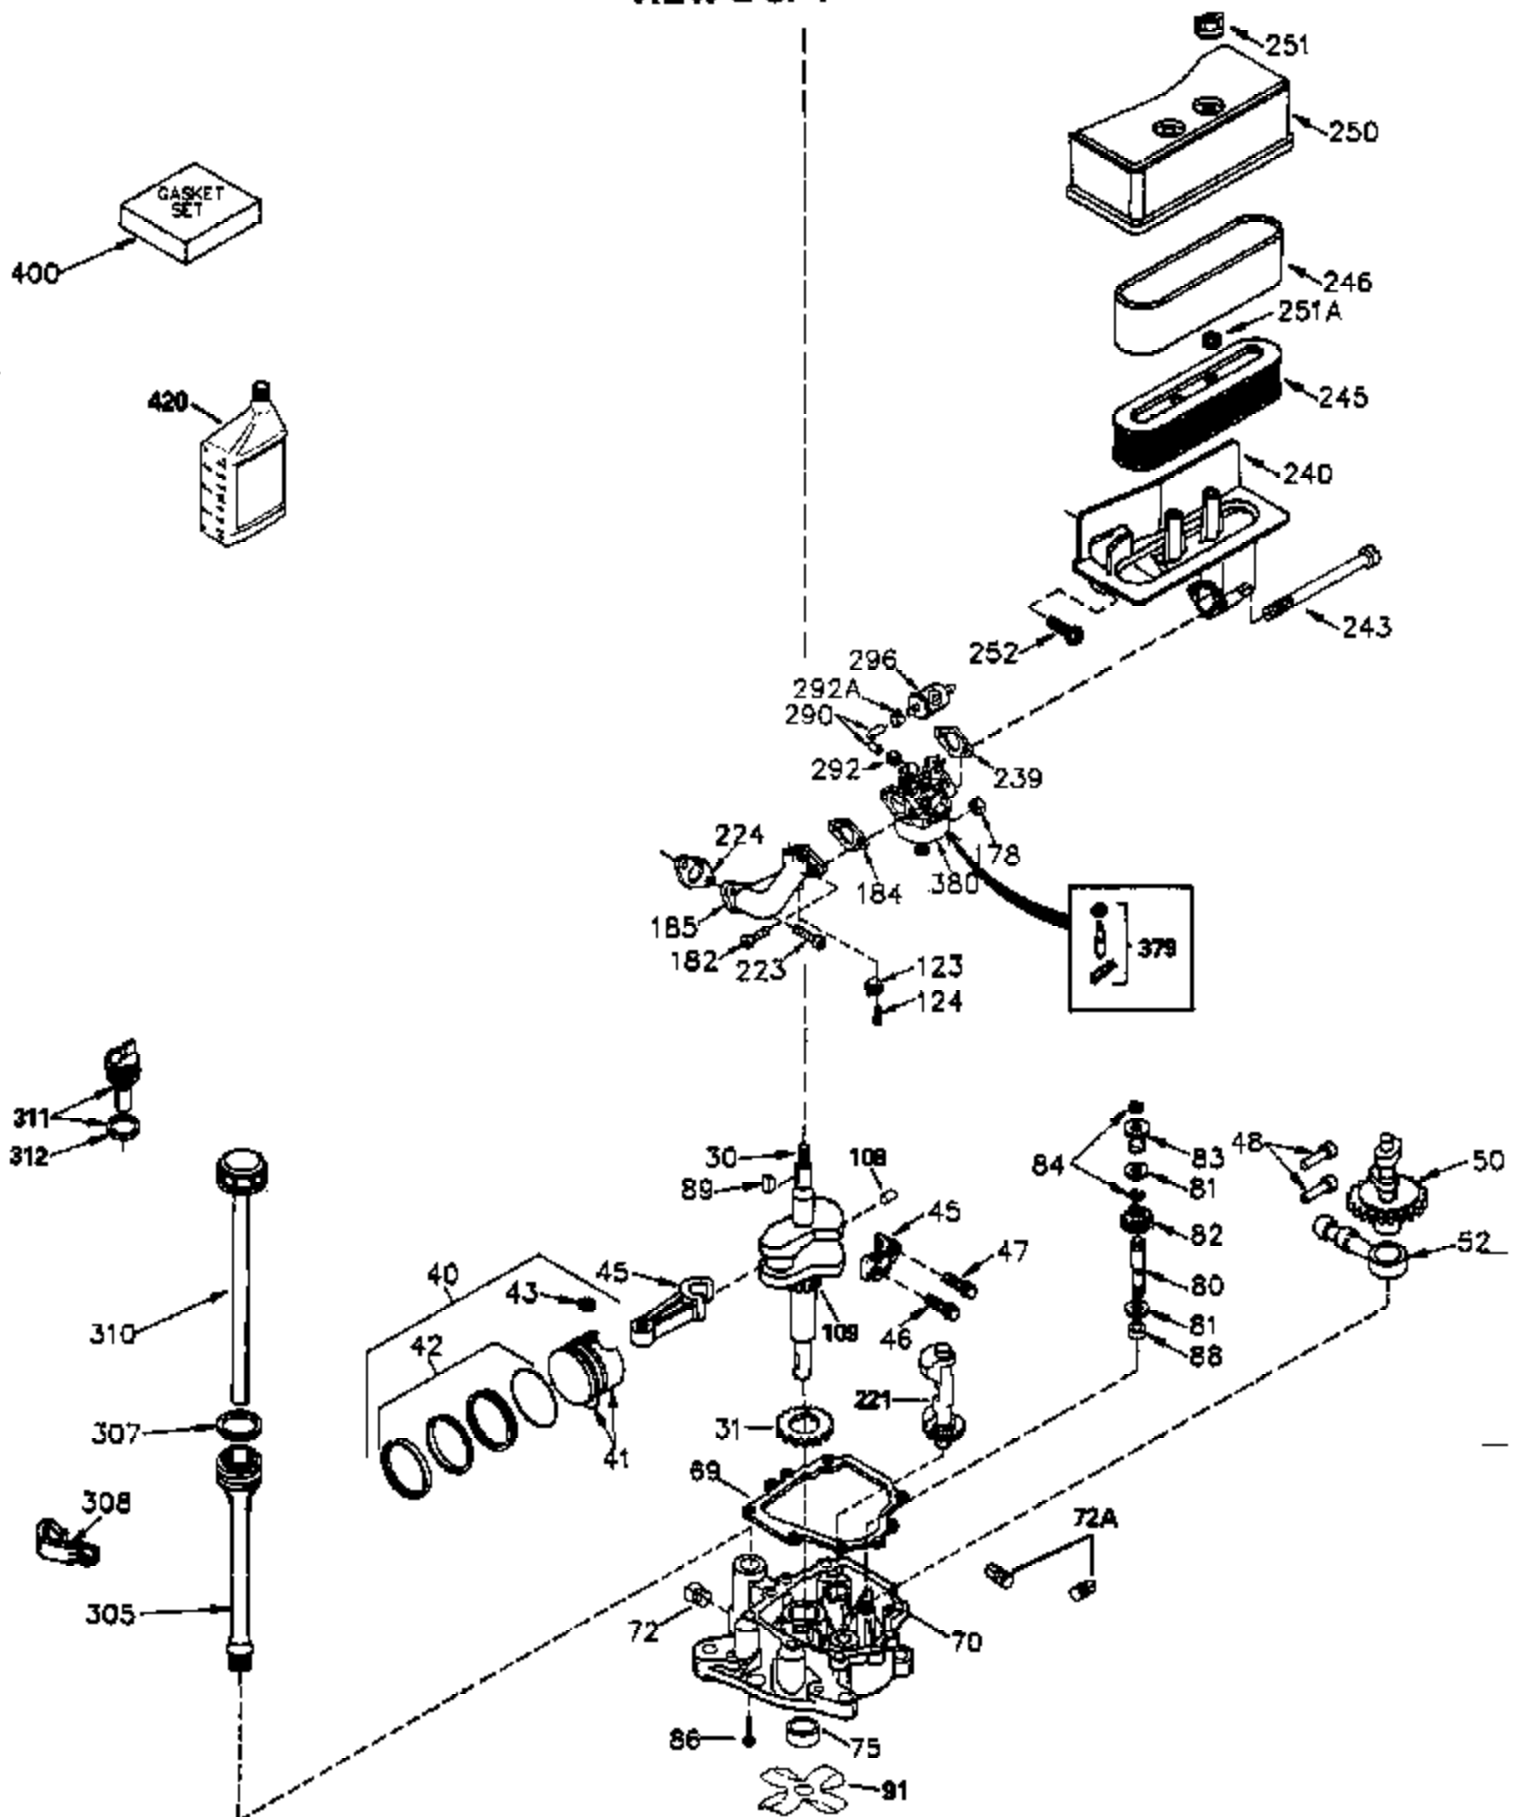

ILLUSTRATION SHOWS TYPICAL PARTS ONLY. ORDER BY PART NUMBER. PARTS NOT LISTED ARE SUPPLIED BY OEM.

VIEW 2 of 4

Ref #	Part Number	Qty	Description
28	30322	1	Lock Nut, 8-32
30	35380A	1	Crankshaft
40	34552	1	Piston, Pin & Ring Set (Std.)
40	34553	1	Piston, Pin & Ring Set (.010" OS)
40	34554	1	Piston, Pin & Ring Set (.020" OS)
41	34329A	1	Piston & Pin Ass'y. (Std.) (Incl. 43)
41	34330A	1	Piston & Pin Ass'y. (.010" OS) (Incl. 43)
41	34331A	1	Piston & Pin Ass'y. (.020" OS) (Incl. 43)
42	34332	1	Ring Set (Std.)
42	34333	1	Ring Set (.010" OS)
42	34334	1	Ring Set (.020" OS)
43	27888	2	Piston Pin Retaining Ring
45	35373A	1	Connecting Rod Ass'y. (Incl. 46 & 47)
46	650908	1	Connecting Rod Bolt
47	650882	1	Connecting Rod Bolt
48	34034	2	Valve Lifter
50	35381	1	Camshaft (MCR)
52	31356	1	Oil Pump Ass'y.
69	35262	1	* Mounting Flange Gasket
70	35382A	1	Mounting Flange (Incl. 72,75,80 & 81)
72	31927	1	Oil Drain Plug
75	35319	1	Oil Seal
80	30668	1	Governor Shaft
81	30590A	2	Washer
82	35378	1	Governor Gear Ass'y. (Incl. 81)
83	30588A	1	Governor Spool
84	29193	2	Retaining Ring
86	650833	8	Screw, 1/4-20 x 1-3/16"
88	31707A	1	Spacer (Incl. 81)
89	32589	1	Flywheel Key
123	33261	1	Intake Pipe Brace
124	650738	1	Screw, 1/4-20 x 5/8"
178	29752	2	Nut & Lock Washer, 1/4-28
182	30088A	2	Screw, 1/4-28 x 1"
184	33263	1	* Carburetor To Intake Pipe Gasket
185	34926	1	Intake Pipe
223	650378	2	Screw, Torx T-30, 5/16-18 x 1-1/8"
224	27915A	1	* Intake Pipe Gasket
238	650834	2	Screw, 10-32 x 1-17/32"
239	33629	1	* Air Cleaner Gasket
240	35538A	1	Air Cleaner Body (Incl. 239)
245A	35404	1	Air Cleaner Filter
245	35403	1	Air Cleaner Filter (Incl. 251A)
250	35405	1	Air Cleaner Cover
251	650886	2	Wing Nut, 1/4-20
251A	650825	2	Nut & Lock Washer, 1/4-20
252	650887	1	Screw, 1/4-20 x 1"
290	34357	1	Fuel Line
292	26460	3	Fuel Line Clamp
311	34245	1	Oil Fill Plug (Incl. 312)
312	29673	1	Oil Fill Plug Gasket
315	611113	1	Alternator Coil (3 Amp)(Incl. 321,322 &323)
380	632238	1	Carburetor (Incl. 184)
400	33279G	1	* Gasket Set (Incl. items marked PK i n notes) Incl. part #'s 26756 (1), 27272A (2),27896A (2),27915A (1),29673 (1),33263 (1),33629 (1),34041A (1) ,34327A (1),34698A (1),34912 (1),34923A (1),35262 (1),35317 (1),35865(1)