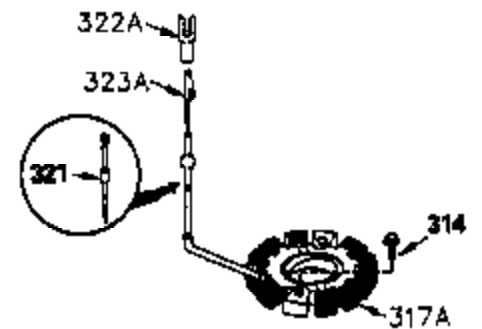

Ref #	Part Number	Qty	Description
420	730225	1	SAE 30 4-Cycle Engine Oil (Quart)

ILLUSTRATION SHOWS TYPICAL PARTS ONLY. ORDER BY PART NUMBER. PARTS NOT LISTED ARE SUPPLIED BY OEM.

VIEW 3 of 4

Ref #	Part Number	Qty	Description
28	30322	1	Lock Nut, 8-32
64	30063	1	Screw, Torx T-30, 1/4-20 x 1/2"
210	27793	1	Conduit Clip
211	28942	1	Screw, 10-32 x 3/8"
238	650834	2	Screw, 10-32 x 1-17/32"
245A	35404	1	Air Cleaner Filter
314	650873	2	Screw, 1/4-20 x 3/4"
315	611113	1	Alternator Coil (3 Amp)(Incl. 321,322 &323)
321	611161	1	Diode
323	610922	1	Terminal