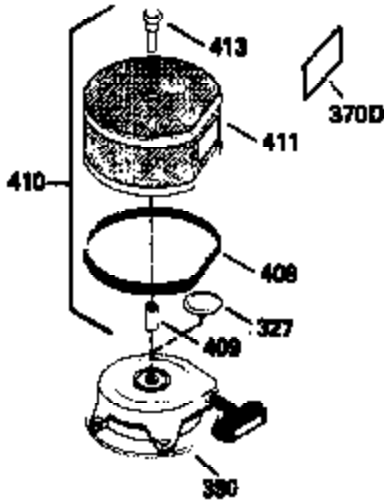

Ref #	Part Number	Qty	Description
420	730225	1	SAE 30 4-Cycle Engine Oil (Quart)

ILLUSTRATION SHOWS TYPICAL PARTS ONLY. ORDER BY PART NUMBER. PARTS NOT LISTED ARE SUPPLIED BY OEM.

VIEW 3 of 4

Ref #	Part Number	Qty	Description
28	30322	1	Lock Nut, 8-32
64	30063	1	Screw, Torx T-30, 1/4-20 x 1/2"
210	27793	1	Conduit Clip
211	28942	1	Screw, 10-32 x 3/8"
238	650834	2	Screw, 10-32 x 1-17/32"
245A	35404	1	Air Cleaner Filter
314	650873	2	Screw, 1/4-20 x 3/4"
315	611113	1	Alternator Coil (3 Amp)(Incl. 321,322 &323)
321	611161	1	Diode
323	610922	1	Terminal

ILLUSTRATION SHOWS TYPICAL PARTS ONLY. ORDER BY PART NUMBER. PARTS NOT LISTED ARE SUPPLIED BY OEM.

STANDARD POINT IGNITION

VIEW 4 of 4

MUFFLER (QUIET)
 (OPTIONAL)

OPTIONAL SPARK
 ARRESTOR

DEBRIS SCREEN KIT
 (OPTIONAL)

Ref #	Part Number	Qty	Description
16	32651	1	Governor Lever
19A	35203	1	Control Spring
19	34043	1	Extension Spring
28	30322	1	Lock Nut, 8-32
92	650880	1	Lock Washer
93	650881	1	Flywheel Nut
103	650814	2	Screw, Torx T-15, 10-24 x 1"
186	33860	1	Governor Link
200	35201	1	Control Bracket (Incl. 206)
202	33802	2	Compression Spring
205	650777	2	Screw, 6-32 x 21/32"
206	610973	1	Terminal
209	30200	2	Screw, 10-24 x 9/16"
210	27793	1	Conduit Clip
211	28942	1	Screw, 10-32 x 3/8"
212	35550	1	Bushing
216	35202A	1	R.P.M. Adjusting Lever (Incl.19A,212, 222,239)
222	30312	1	Screw, 10-32 x 1/2"
238	650834	2	Screw, 10-32 x 1-17/32"
245A	35404	1	Air Cleaner Filter
260	34094B	1	Blower Housing
261	650788	2	Screw, 5/16-18 x 3/4"
262	29747B	2	Screw, Torx T-40, 5/16-24 x 21/32"
286	35446	1	Starter Screen
287	29752	4	Nut & Lock Washer, 1/4-28
315	611113	1	Alternator Coil (3 Amp)(Incl. 321,322 &323)
327	35392	1	Starter Plug
370B	35274	1	Instruction Decal
390	590671	1	Rewind Starter