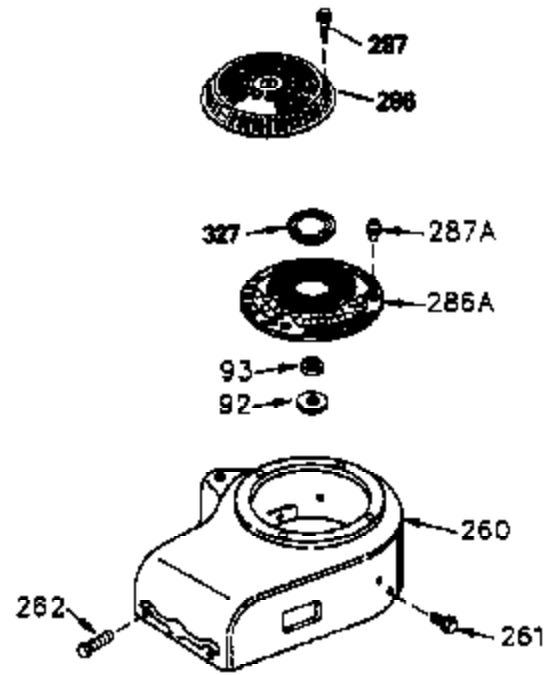

ILLUSTRATION SHOWS TYPICAL PARTS ONLY. ORDER BY PART NUMBER. PARTS NOT LISTED ARE SUPPLIED BY OEM.

STANDARD POINT IGNITION

VIEW 4 of 4