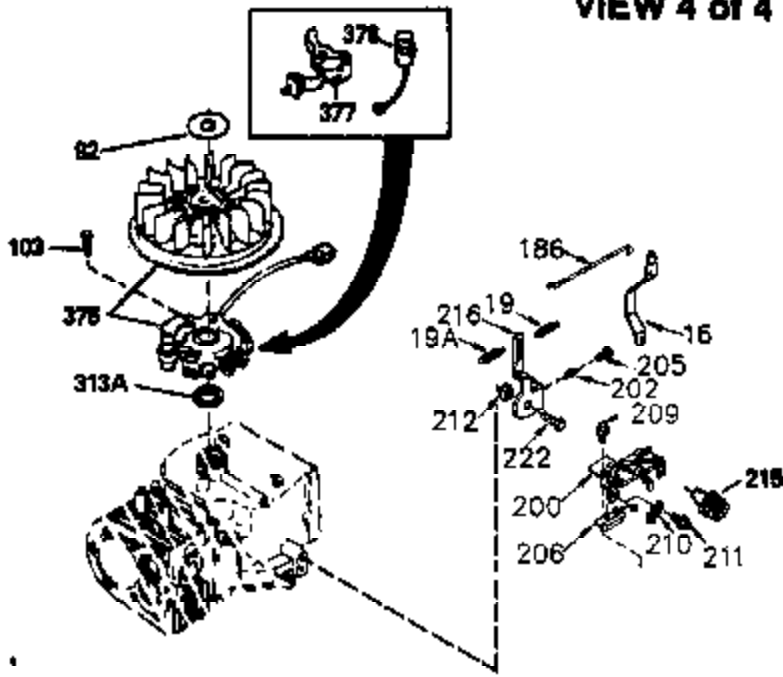

ILLUSTRATION SHOWS TYPICAL PARTS ONLY. ORDER BY PART NUMBER. PARTS NOT LISTED ARE SUPPLIED BY OEM.

STANDARD POINT IGNITION

VIEW 4 of 4