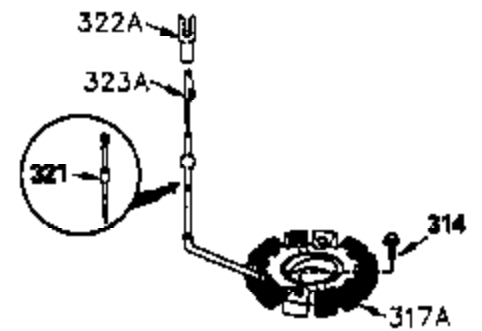

ILLUSTRATION SHOWS TYPICAL PARTS ONLY. ORDER BY PART NUMBER. PARTS NOT LISTED ARE SUPPLIED BY OEM.

VIEW 3 of 4

Ref #	Part Number	Qty	Description
28	30322	1	Lock Nut, 8-32
64	30063	1	Screw, Torx T-30, 1/4-20 x 1/2"
210	27793	1	Conduit Clip
211	28942	1	Screw, 10-32 x 3/8"
238	650834	2	Screw, 10-32 x 1-17/32"
245A	35404	1	Air Cleaner Filter
314	650873	2	Screw, 1/4-20 x 3/4"
315	611113	1	Alternator Coil (3 Amp)(Incl. 321, 32 2 & 323)
321	611161	1	Diode
323	610922	1	Terminal