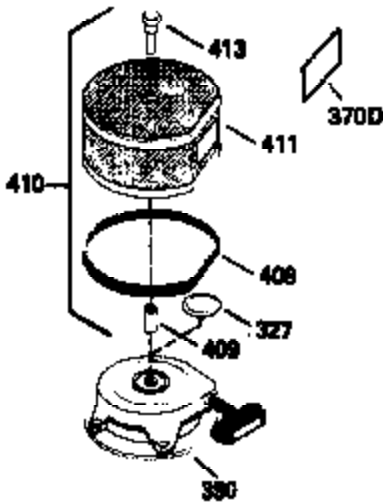

ILLUSTRATION SHOWS TYPICAL PARTS ONLY. ORDER BY PART NUMBER. PARTS NOT LISTED ARE SUPPLIED BY OEM.

VIEW 3 of 4

Ref #	Part Number	Qty	Description
28	30322	1	Lock Nut, 8-32
64	30063	1	Screw, Torx T-30, 1/4-20 x 1/2"
210	27793	1	Conduit Clip
211	28942	1	Screw, 10-32 x 3/8"
238	650834	2	Screw, 10-32 x 1-17/32"
245A	35404	1	Air Cleaner Filter
314	650873	2	Screw, 1/4-20 x 3/4"
315	611113	1	Alternator Coil (3 Amp)(Incl. 321, 32 2 & 323)
321	611161	1	Diode
323	610922	1	Terminal

ILLUSTRATION SHOWS TYPICAL PARTS ONLY. ORDER BY PART NUMBER. PARTS NOT LISTED ARE SUPPLIED BY OEM.

STANDARD POINT IGNITION

VIEW 4 of 4

MUFFLER (QUIET)
(OPTIONAL)

OPTIONAL SPARK
ARRESTOR

DEBRIS SCREEN KIT
(OPTIONAL)

Ref #	Part Number	Qty	Description
16	32651	1	Governor Lever
19A	34043	1	Extension Spring
28	30322	1	Lock Nut, 8-32
92	650880	1	Lock Washer
93	650881	1	Flywheel Nut
103	650814	2	Screw, Torx T-15, 10-24 x 1"
186	33860	1	Governor Link
200	35201	1	Control Bracket (Incl. 203 & 204)
202	33802	2	Compression Spring
205	650777	2	Screw, 6-32 x 21/32"
206	610973	1	Terminal
209	30200	2	Screw, 10-24 x 9/16"
210	27793	1	Conduit Clip
211	28942	1	Screw, 10-32 x 3/8"
212	35550	1	Bushing
216	35202A	1	R.P.M. Adj. Lever (Incl. 19A, 212, 22 2 & 239)
222	30312	1	Screw, 10-32 x 1/2"
238	650834	2	Screw, 10-32 x 1-17/32"
245A	35404	1	Air Cleaner Filter
260	34094B	1	Blower Housing
261	650788	2	Screw, 5/16-18 x 3/4"
262	29747B	2	Screw, Torx T-40, 5/16-24 x 21/32"
286	35446	1	Starter Screen
287	29752	4	Nut & Lockwasher, 1/4-28
315	611113	1	Alternator Coil (3 Amp)(Incl. 321, 32 2 & 323)
327	35392	1	Starter Plug
370B	35274	1	Instruction Decal
390	590671	1	Rewind Starter