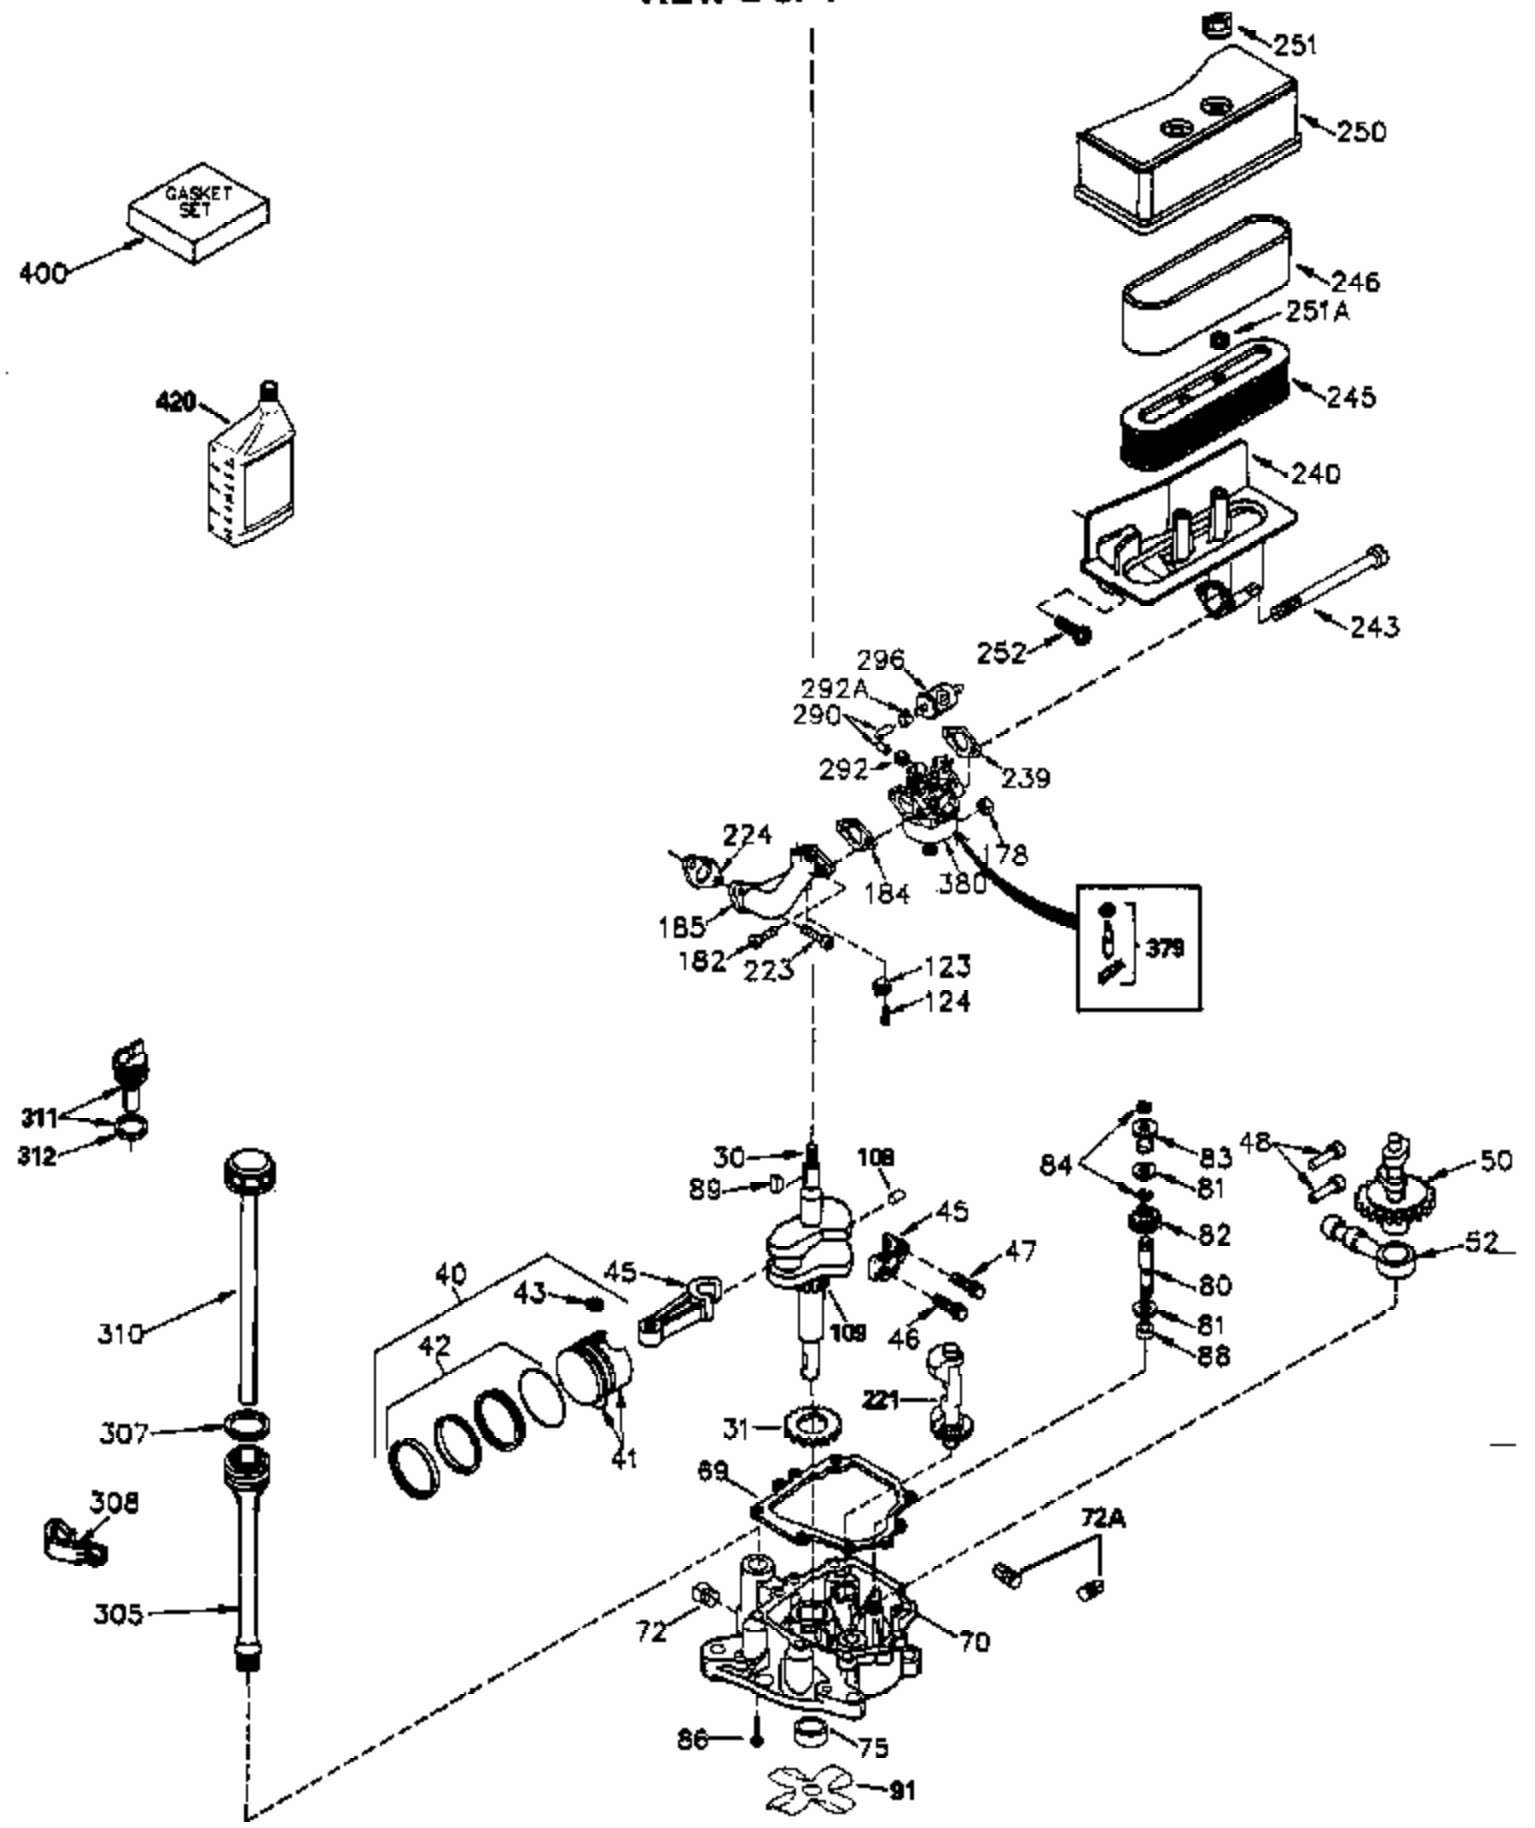

ILLUSTRATION SHOWS TYPICAL PARTS ONLY. ORDER BY PART NUMBER. PARTS NOT LISTED ARE SUPPLIED BY OEM.

VIEW 2 of 4

Ref #	Part Number	Qty	Description
28	30322	1	Lock Nut, 8-32
30	35380A	1	Crankshaft
40	34552	1	Piston, Pin & Ring Set (Std.)
40	34553	1	Piston, Pin & Ring Set (.010" OS)
40	34554	1	Piston, Pin & Ring Set (.020" OS)
41	34329A	1	Piston & Pin Ass'y. (Std.) (Incl. 43)
41	34330A	1	Piston & Pin Ass'y. (.010" OS) (Incl. 43)
41	34331A	1	Piston & Pin Ass'y. (.020" OS) (Incl. 43)
42	34332	1	Ring Set (Std.)
42	34333	1	Ring Set (.010" OS)
42	34334	1	Ring Set (.020" OS)
43	27888	2	Piston Pin Retaining Ring
45	35373A	1	Connecting Rod Ass'y. (Incl. 46 & 47)
46	650908	1	Connecting Rod Bolt
47	650882	1	Connecting Rod Bolt
48	34034	2	Valve Lifter
50	35381	1	Camshaft (MCR)
52	31356	1	Oil Pump Ass'y.
69	35262	1	* Mounting Flange Gasket
70	35382A	1	Mounting Flange (Incl. 72,75,80 & 81)
72	31927	1	Oil Drain Plug
75	35319	1	Oil Seal
80	30668	1	Governor Shaft
81	30590A	2	Washer
82	35378	1	Governor Gear Ass'y. (Incl. 81)
83	30588A	1	Governor Spool
84	29193	2	Retaining Ring
86	650833	8	Screw, 1/4-20 x 1-3/16"
88	31707A	1	Spacer (Incl. 81)
89	32589	1	Flywheel Key
123	33261	1	Intake Pipe Brace
124	650738	3	Screw, 1/4-20 x 5/8"
178	29752	2	Nut & Lock Washer, 1/4-28
182	30088A	2	Screw, 1/4-28 x 1"
184	33263	1	* Carburetor To Intake Pipe Gasket
185	34926	1	Intake Pipe
223	650378	2	Screw, Torx T-30, 5/16-18 x 1-1/8"
224	27915A	1	* Intake Pipe Gasket
238	650834	2	Screw, 10-32 x 1-17/32"
239	33629	1	* Air Cleaner Gasket
240	35538B	1	Air Cleaner Body (Incl. 239)
245	35403	1	Air Cleaner Filter (Incl. 251A)
245A	35404	1	Air Cleaner Filter
250	35961	1	Air Cleaner Cover
251A	650825	2	Nut & Lock Washer, 1/4-20
251	650886	2	Wing Nut, 1/4-20
290	34357	1	Fuel Line
292	26460	2	Fuel Line Clamp
311	34245	1	Oil Fill Plug (Incl. 312)
312	29673	1	Oil Fill Plug Gasket
315	611113	1	Alternator Coil (3 Amp)(Incl. 321, 32 2 & 323)
380	632238	1	Carburetor (Incl. 184)
400	33279G	1	* Gasket Set (Incl. items marked PK i n notes) Incl. part #'s 26756 (1), 27272A (2),27896A (2),27915A (1),29673 (1),33263 (1),33629 (1),34041A (1) ,34327A (1),34698A (1),34912 (1),34923A (1),35262 (1),35317 (1),35865 (1)
420	730225	1	SAE 30 4-Cycle Engine Oil (Quart)