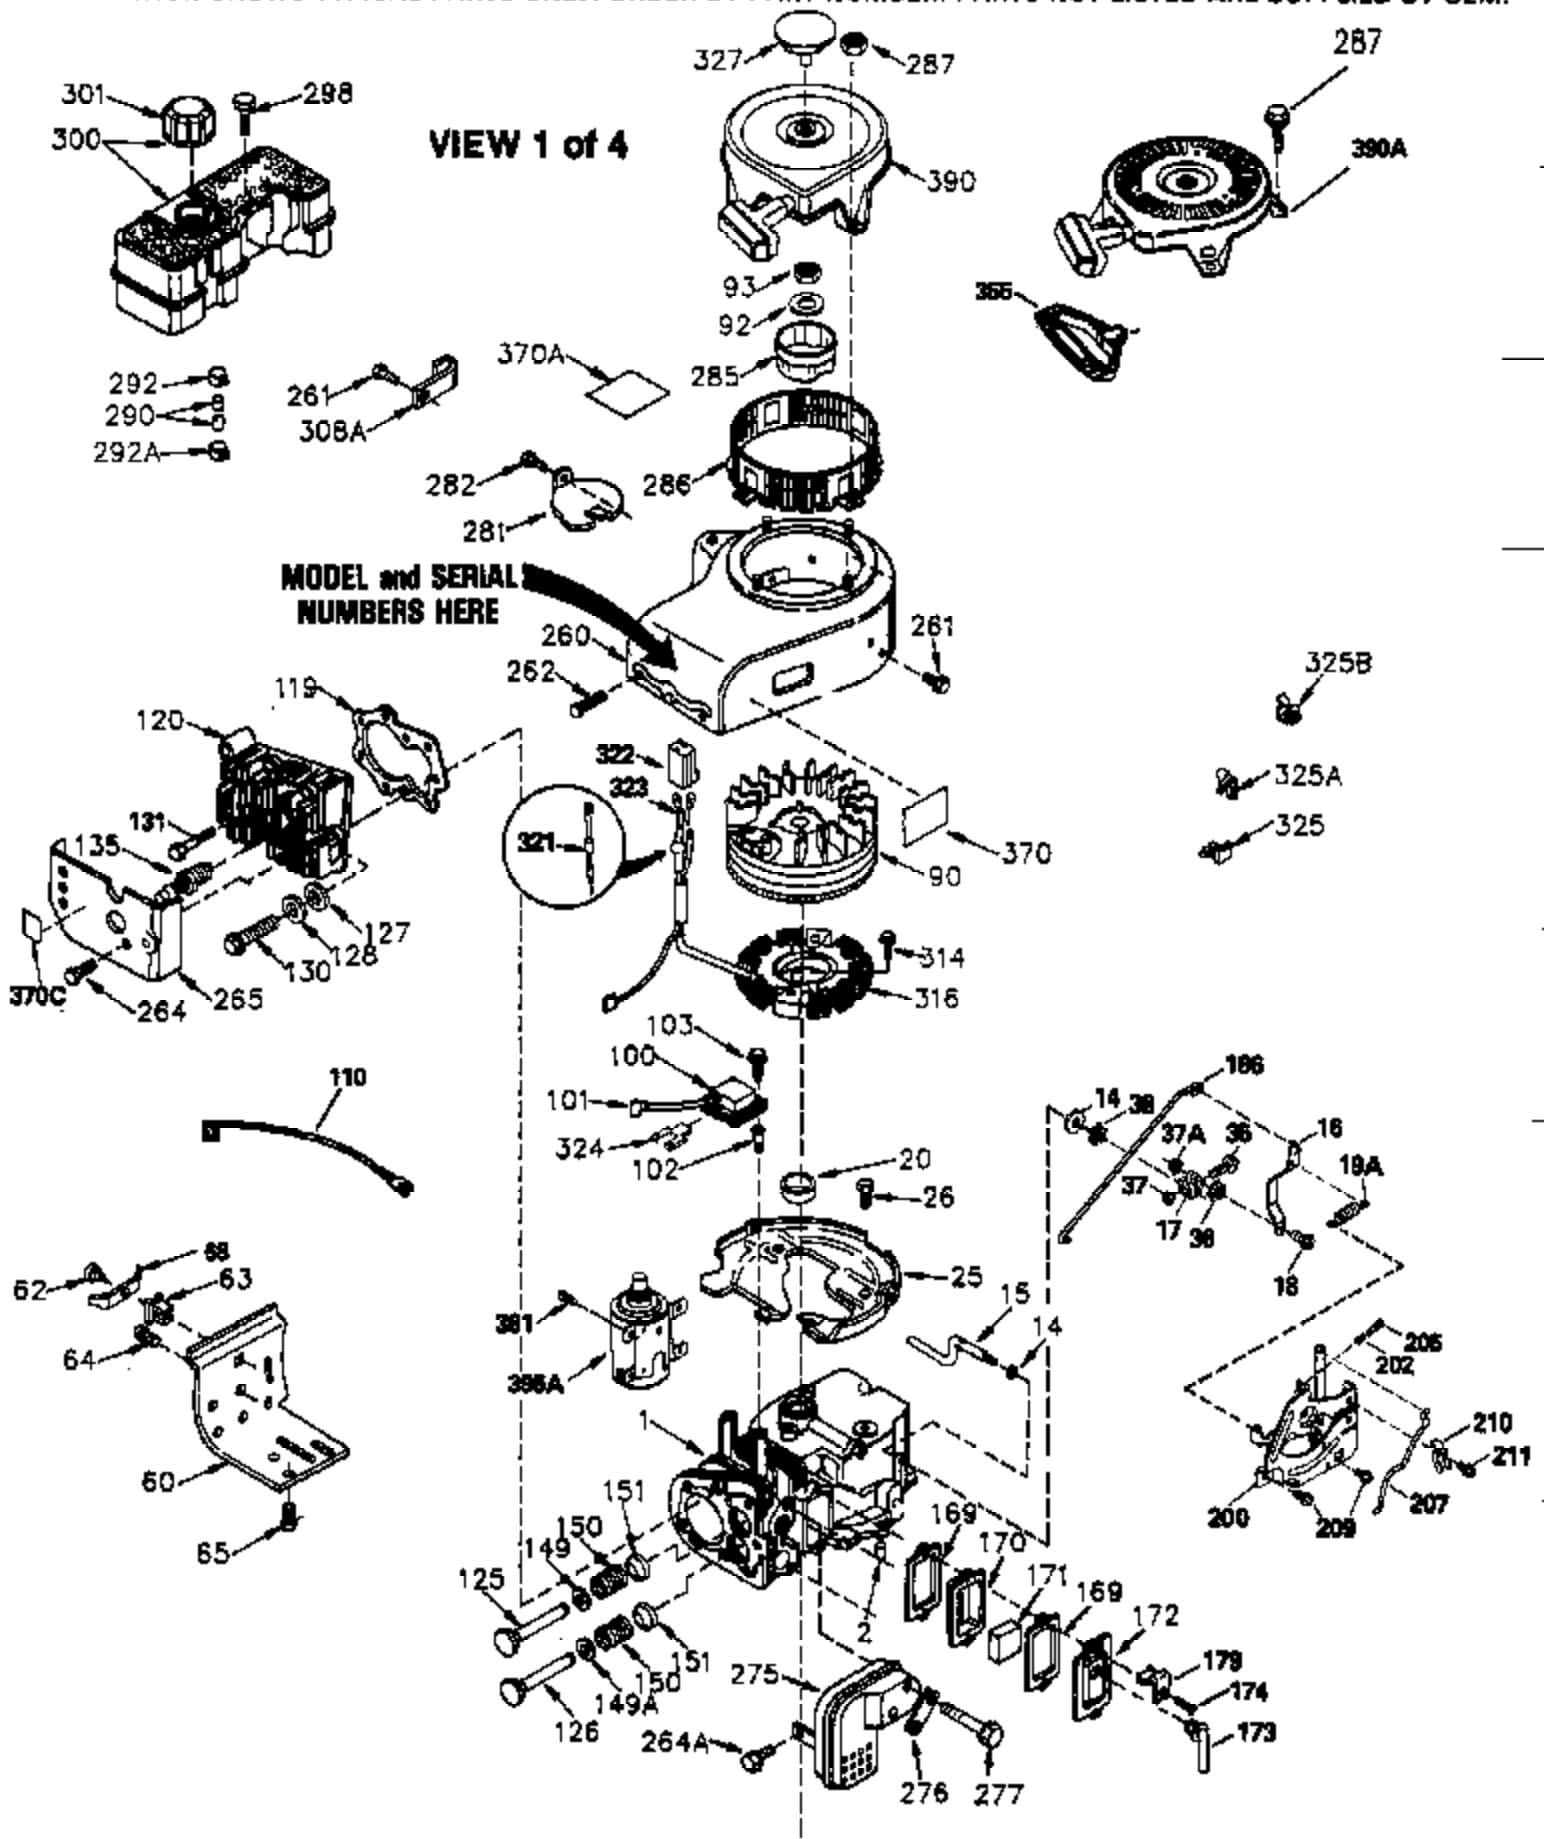

ILLUSTRATION SHOWS TYPICAL PARTS ONLY. ORDER BY PART NUMBER. PARTS NOT LISTED ARE SUPPLIED BY OEM.

Ref #	Part Number	Qty	Description
1	35383A	1	Cylinder (Incl. 2 & 20)
2	27652	2	Dowel Pin
14	28277	2	Washer
15	35082	1	Governor Rod
16	32651	1	Governor Lever
17	29916	1	Governor Lever Clamp
18	650548	1	Screw, 8-32 x 5/16"
19A	34043	1	Extension Spring
20	35319	1	Oil Seal
25	35326	1	Blower Housing Baffle
26	650561	2	Screw, 1/4-20 x 5/8"
28	30322	1	Lock Nut, 8-32
35	29826	1	Screw, 10-32 x 3/4"
36	29918	1	Lock Washer
37	29216	1	Lock Nut, 10-32
38	29642	1	Retaining Ring
60	33273A	1	Blower Housing Extension
64	30063	1	Screw, Torx T-30, 1/4-20 x 1/2"
65	650128	1	Screw, 10-24 x 1/2"
90	611093	1	Flywheel
92	650880	1	Lock Washer
93	650881	1	Flywheel Nut
100	35135	1	Solid State Ignition
101	610118	1	Spark Plug Cover
102	650872	2	Solid State Mounting Stud
103	650814	2	Screw, Torx T-15, 10-24 x 1"
110	35195A	1	Ground Wire
119	34041A	1	* Cylinder Head Gasket
120	34030A	1	Cylinder Head
125	27878A	1	Exhaust Valve (Std.) (Incl. 151)
125	27880A	1	Exhaust Valve (1/32" OS) (Incl. 151)
126	34035	1	Intake Valve (Std.) (Incl. 151)
126	34036	1	Intake Valve (1/32" OS) (Incl. 151)
127	650691	9	Washer
128	650690	9	Belleville Washer
130	650694A	9	Screw, 5/16-18 x 2"
135	33636	1	Resistor Spark Plug (RJ17LM)
149A	35862	1	Valve Spring Cap
149	27882	1	Valve Spring Cap
150	27881	2	Valve Spring
151	32581	2	Valve Spring Keeper
169	27896A	2	* Valve Cover Gasket
170	28423	1	Breather Body
171	28424	1	Breather Element
172	28425	1	Valve Cover
173	35350	1	Breather Tube
174	650128	2	Screw, 10-24 x 1/2"
186	33860	1	Governor Link
200	35201	1	Control Bracket (Incl. 203 & 204)
202	33802	2	Compression Spring
205	650777	2	Screw, 6-32 x 21/32"
207	35203	1	Choke Link
209	30200	2	Screw, 10-24 x 9/16"
210	27793	1	Conduit Clip
211	28942	1	Screw, 10-32 x 3/8"
238	650834	2	Screw, 10-32 x 1-17/32"
245A	35404	1	Air Cleaner Filter
260	34094B	1	Blower Housing