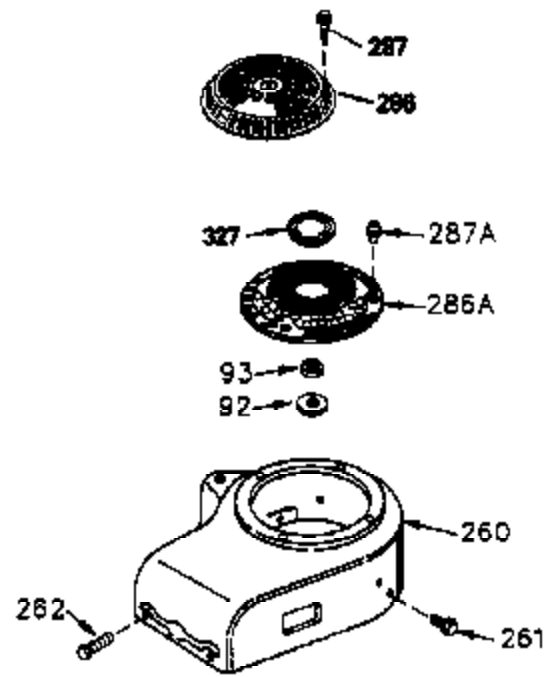

ILLUSTRATION SHOWS TYPICAL PARTS ONLY. ORDER BY PART NUMBER. PARTS NOT LISTED ARE SUPPLIED BY OEM.

STANDARD POINT IGNITION

VIEW 4 of 4