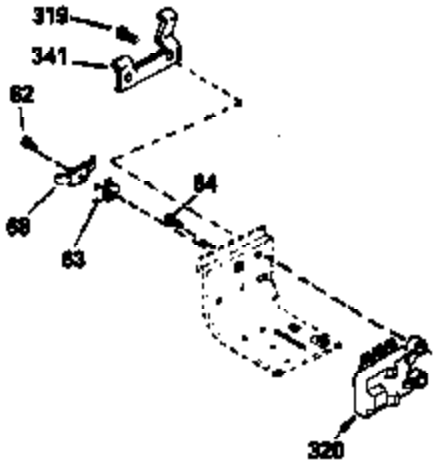

ILLUSTRATION SHOWS TYPICAL PARTS ONLY. ORDER BY PART NUMBER. PARTS NOT LISTED ARE SUPPLIED BY OEM.

VIEW 3 of 4

Ref #	Part Number	Qty	Description
28	30322	1	Lock Nut, 8-32
64	30063	1	Screw, Torx T-30, 1/4-20 x 1/2"
210	27793	1	Conduit Clip
211	28942	1	Screw, 10-32 x 3/8"
238	650834	2	Screw, 10-32 x 1-17/32"
245A	35404	1	Air Cleaner Filter
314	650873	2	Screw, 1/4-20 x 3/4"
315	611113	1	Alternator Coil (3 Amp)(Incl. 321, 32 2 & 323)
321	611161	1	Diode
323	610922	1	Terminal