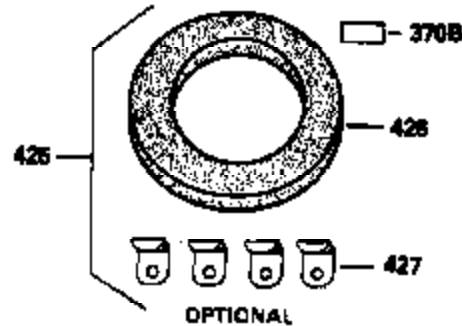

ILLUSTRATION SHOWS TYPICAL PARTS ONLY. ORDER BY PART NUMBER. PARTS NOT LISTED ARE SUPPLIED BY OEM.

VIEW 3 of 4

Ref #	Part Number	Qty	Description
28	30322	1	Lock Nut, 8-32
64	30063	1	Screw, Torx T-30, 1/4-20 x 1/2"
210	27793	1	Conduit Clip
211	28942	1	Screw, 10-32 x 3/8"
238	650834	2	Screw, 10-32 x 1-17/32"
245A	35404	1	Air Cleaner Filter
314	650873	2	Screw, 1/4-20 x 3/4"
315	611113	1	Alternator Coil (3 Amp)(Incl. 321, 32 2 & 323)
321	611161	1	Diode
323	610922	1	Terminal

ILLUSTRATION SHOWS TYPICAL PARTS ONLY. ORDER BY PART NUMBER. PARTS NOT LISTED ARE SUPPLIED BY OEM.

STANDARD POINT IGNITION

VIEW 4 of 4

MUFFLER (QUIET)
(OPTIONAL)

OPTIONAL SPARK
ARRESTOR

DEBRIS SCREEN KIT
(OPTIONAL)

Ref #	Part Number	Qty	Description
16	32651	1	Governor Lever
19A	34043	1	Extension Spring
28	30322	1	Lock Nut, 8-32
92	650880	1	Lock Washer
93	650881	1	Flywheel Nut
103	650814	2	Screw, Torx T-15, 10-24 x 1"
186	33860	1	Governor Link
200	35201	1	Control Bracket (Incl. 203 & 204)
202	33802	2	Compression Spring
205	650777	2	Screw, 6-32 x 21/32"
206	610973	1	Terminal
209	30200	2	Screw, 10-24 x 9/16"
210	27793	1	Conduit Clip
211	28942	1	Screw, 10-32 x 3/8"
212	35550	1	Bushing
216	35202A	1	R.P.M. Adj. Lever (Incl. 19A, 212, 22 2 & 239)
222	30312	1	Screw, 10-32 x 1/2"
238	650834	2	Screw, 10-32 x 1-17/32"
245A	35404	1	Air Cleaner Filter
260	34094B	1	Blower Housing
261	650788	2	Screw, 5/16-18 x 3/4"
262	29747B	2	Screw, Torx T-40, 5/16-24 x 21/32"
286	35446	1	Starter Screen
287	29752	4	Nut & Lockwasher, 1/4-28
315	611113	1	Alternator Coil (3 Amp)(Incl. 321, 32 2 & 323)
327	35392	1	Starter Plug
370B	35274	1	Instruction Decal
390	590671	1	Rewind Starter