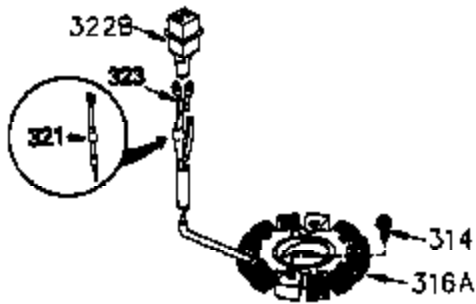

ILLUSTRATION SHOWS TYPICAL PARTS ONLY. ORDER BY PART NUMBER. PARTS NOT LISTED ARE SUPPLIED BY OEM.

VIEW 3 of 4

Ref #	Part Number	Qty	Description
28	30322	1	Lock Nut, 8-32
64	30063	1	Screw, Torx T-30, 1/4-20 x 1/2"
210	27793	1	Conduit Clip
211	28942	1	Screw, 10-32 x 3/8"
238	650834	2	Screw, 10-32 x 1-17/32"
245A	35404	1	Air Cleaner Filter
314	650873	2	Screw, 1/4-20 x 3/4"
315	611113	1	Alternator Coil (3 Amp)(Incl. 321, 32 2 & 323)
321	611161	1	Diode
323	610922	1	Terminal