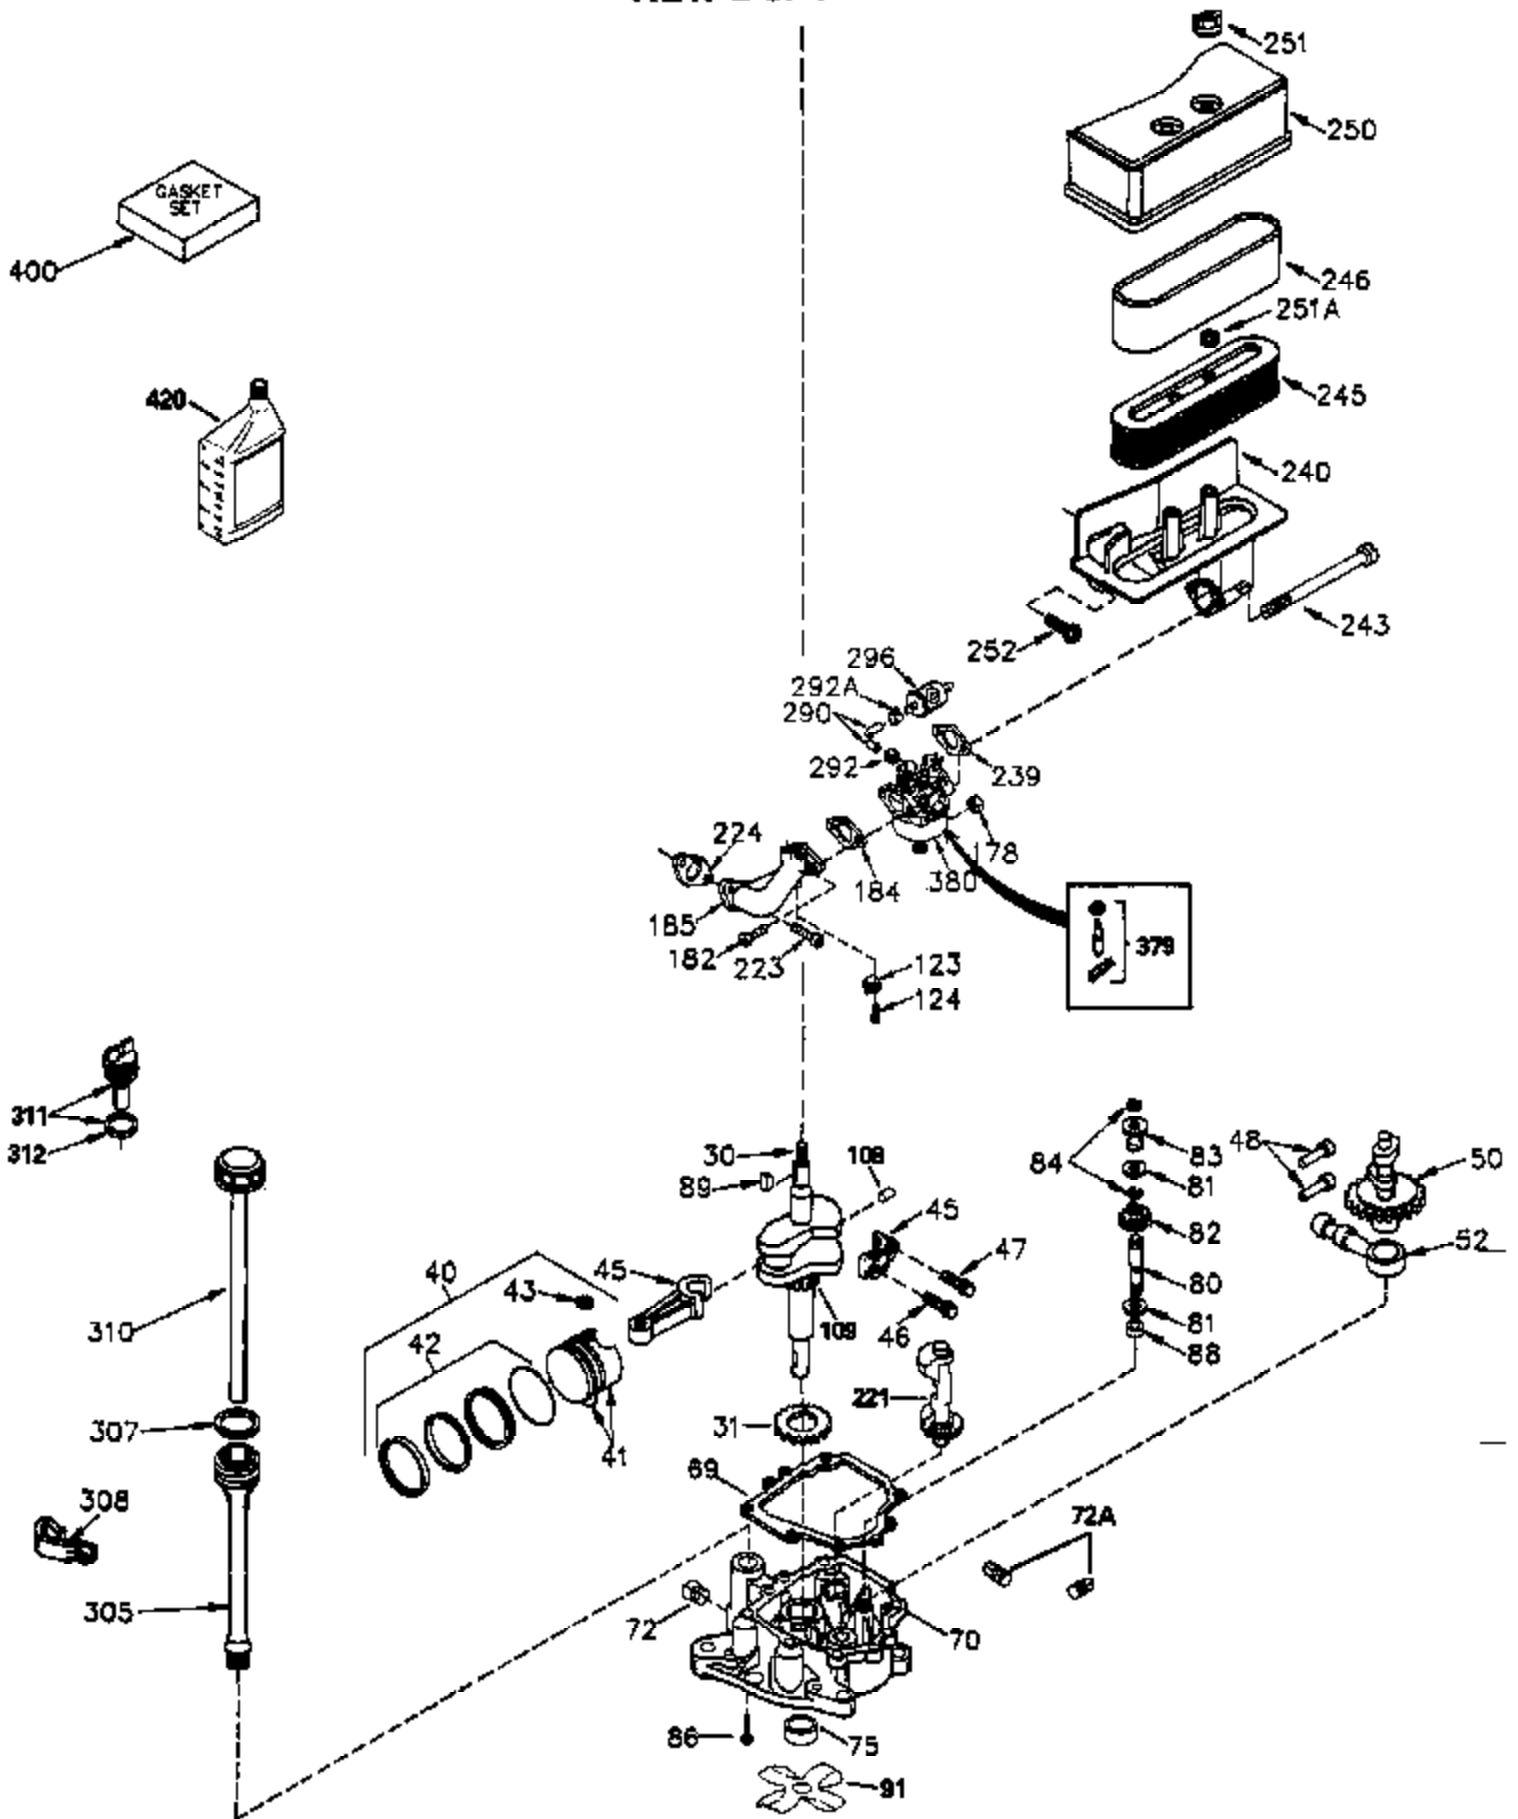

ILLUSTRATION SHOWS TYPICAL PARTS ONLY. ORDER BY PART NUMBER. PARTS NOT LISTED ARE SUPPLIED BY OEM.

VIEW 2 of 4

Ref #	Part Number	Qty	Description
28	30322	1	Lock Nut, 8-32
30	35380A	1	Crankshaft
40	34552	1	Piston, Pin & Ring Set (Std.)
40	34553	1	Piston, Pin & Ring Set (.010" OS)
40	34554	1	Piston, Pin & Ring Set (.020" OS)
41	34329A	1	Piston & Pin Ass'y. (Std.) (Incl. 43)
41	34330A	1	Piston & Pin Ass'y. (.010" OS) (Incl. 43)
41	34331A	1	Piston & Pin Ass'y. (.020" OS) (Incl. 43)
42	34332	1	Ring Set (Std.)
42	34333	1	Ring Set (.010" OS)
42	34334	1	Ring Set (.020" OS)
43	27888	2	Piston Pin Retaining Ring
45	35373A	1	Connecting Rod Ass'y. (Incl. 46 & 47)
46	650908	1	Connecting Rod Bolt
47	650882	1	Connecting Rod Bolt
48	34034	2	Valve Lifter
50	35381	1	Camshaft (MCR)
52	31356	1	Oil Pump Ass'y.
69	35262	1	* Mounting Flange Gasket
70	35382A	1	Mounting Flange (Incl. 72,75,80 & 81)
72	31927	1	Oil Drain Plug
75	35319	1	Oil Seal
80	30668	1	Governor Shaft
81	30590A	2	Washer
82	35378	1	Governor Gear Ass'y. (Incl. 81)
83	30588A	1	Governor Spool
84	29193	2	Retaining Ring
86	650833	8	Screw, 1/4-20 x 1-3/16"
88	31707A	1	Spacer (Incl. 81)
89	32589	1	Flywheel Key
123	33261	1	Intake Pipe Brace
124	650738	1	Screw, 1/4-20 x 5/8"
178	29752	2	Nut & Lock Washer, 1/4-28
182	30088A	2	Screw, 1/4-28 x 1"
184	33263	1	* Carburetor To Intake Pipe Gasket
185	34926	1	Intake Pipe
203	31342	1	Compression Spring
204	650549	1	Screw, 5-40 x 7/16"
223	650378	2	Screw, Torx T-30, 5/16-18 x 1-1/8"
224	27915A	1	* Intake Pipe Gasket
238	650834	2	Screw, 10-32 x 1-17/32"
239	33629	1	* Air Cleaner Gasket
240	35538A	1	Air Cleaner Body (Incl. 239)
245	35403	1	Air Cleaner Filter (Incl. 251A)
245A	35404	1	Air Cleaner Filter
250	35405	1	Air Cleaner Cover
251	650886	2	Wing Nut, 1/4-20
251A	650825	2	Nut & Lock Washer, 1/4-20
252	650887	1	Screw, 1/4-20 x 1"
290	30705	1	Fuel Line
292	26460	2	Fuel Line Clamp
305	35574	1	Oil Fill Tube
307	35499	1	"O" Ring
308	35437	1	Fill Tube Clip
310	35576	1	Dipstick
380	632238	1	Carburetor (Incl. 184)