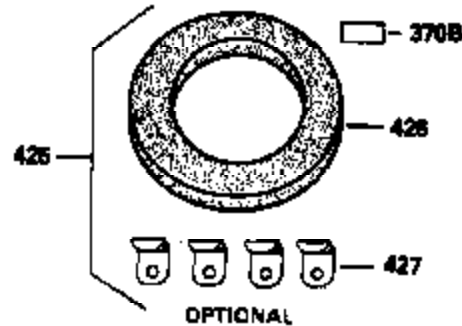

ILLUSTRATION SHOWS TYPICAL PARTS ONLY. ORDER BY PART NUMBER. PARTS NOT LISTED ARE SUPPLIED BY OEM.

VIEW 3 of 4

Ref #	Part Number	Qty	Description
28	30322	1	Lock Nut, 8-32
64	30063	1	Screw, Torx T-30, 1/4-20 x 1/2"
203	31342	1	Compression Spring
204	650549	1	Screw, 5-40 x 7/16"
238	650834	2	Screw, 10-32 x 1-17/32"
245A	35404	1	Air Cleaner Filter
277	650729	2	Screw, 5/16-18 x 3-3/16"

ILLUSTRATION SHOWS TYPICAL PARTS ONLY. ORDER BY PART NUMBER. PARTS NOT LISTED ARE SUPPLIED BY OEM.

STANDARD POINT IGNITION

VIEW 4 of 4

MUFFLER (QUIET)
 (OPTIONAL)

OPTIONAL SPARK
 ARRESTOR

DEBRIS SCREEN KIT
 (OPTIONAL)

Ref #	Part Number	Qty	Description
16	32651	1	Governor Lever
19	34043	1	Extension Spring
28	30322	1	Lock Nut, 8-32
92	650880	1	Lock Washer
93	650881	1	Flywheel Nut
103	650814	2	Screw, Torx T-15, 10-24 x 1"
186	33860	1	Governor Link
200	33948A	1	Control Bracket (Incl. 203,204 & 206)
203	31342	1	Compression Spring
204	650549	1	Screw, 5-40 x 7/16"
206	610973	1	Terminal
209	30200	2	Screw, 10-24 x 9/16"
215	32410	1	Control Knob
238	650834	2	Screw, 10-32 x 1-17/32"
245A	35404	1	Air Cleaner Filter
260	33635C	1	Blower Housing
261	650788	2	Screw, 5/16-18 x 3/4"
262	29747B	2	Screw, Torx T-40, 5/16-24 x 21/32"
277	650729	2	Screw, 5/16-18 x 3-3/16"
286	35446	1	Starter Screen
287	29752	4	Nut & Lock Washer, 1/4-28
327	35392	1	Starter Plug
370B	35274	1	Instruction Decal
390	590671	1	Rewind Starter