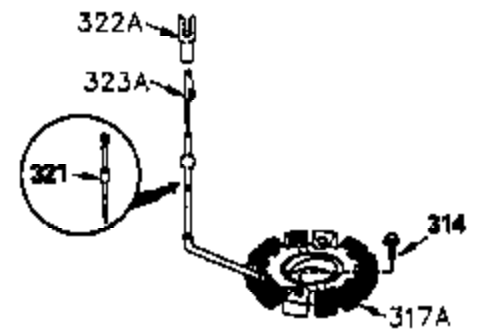

ILLUSTRATION SHOWS TYPICAL PARTS ONLY. ORDER BY PART NUMBER. PARTS NOT LISTED ARE SUPPLIED BY OEM.

VIEW 3 of 4

Ref #	Part Number	Qty	Description
28	30322	1	Lock Nut, 8-32
64	30063	1	Screw, Torx T-30, 1/4-20 x 1/2"
203	31342	1	Compression Spring
204	650549	1	Screw, 5-40 x 7/16"
238	650834	2	Screw, 10-32 x 1-17/32"
245A	35404	1	Air Cleaner Filter
277	650729	2	Screw, 5/16-18 x 3-3/16"