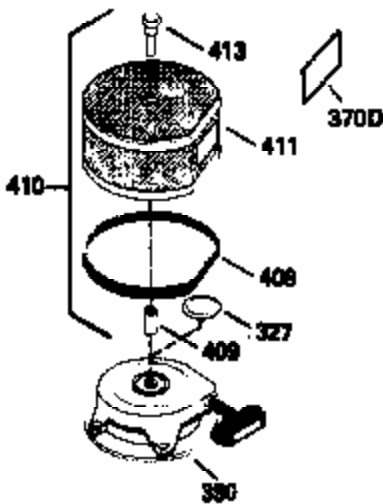

ILLUSTRATION SHOWS TYPICAL PARTS ONLY. ORDER BY PART NUMBER. PARTS NOT LISTED ARE SUPPLIED BY OEM.

VIEW 3 of 4

Ref #	Part Number	Qty	Description
28	30322	1	Lock Nut, 8-32
64	30063	1	Screw, Torx T-30, 1/4-20 x 1/2"
203	31342	1	Compression Spring
204	650549	1	Screw, 5-40 x 7/16"
238	650834	2	Screw, 10-32 x 1-17/32"
245A	35404	1	Air Cleaner Filter
277	650729	2	Screw, 5/16-18 x 3-3/16"

ILLUSTRATION SHOWS TYPICAL PARTS ONLY. ORDER BY PART NUMBER. PARTS NOT LISTED ARE SUPPLIED BY OEM.

STANDARD POINT IGNITION

VIEW 4 of 4

MUFFLER (QUIET)
 (OPTIONAL)

OPTIONAL SPARK
 ARRESTOR

DEBRIS SCREEN KIT
 (OPTIONAL)

Ref #	Part Number	Qty	Description
16	32651	1	Governor Lever
19	34043	1	Extension Spring
28	30322	1	Lock Nut, 8-32
92	650880	1	Lock Washer
93	650881	1	Flywheel Nut
103	650814	2	Screw, Torx T-15, 10-24 x 1"
186	33860	1	Governor Link
200	33948A	1	Control Bracket (Incl. 203,204 & 206)
203	31342	1	Compression Spring
204	650549	1	Screw, 5-40 x 7/16"
206	610973	1	Terminal
209	30200	2	Screw, 10-24 x 9/16"
215	32410	1	Control Knob
238	650834	2	Screw, 10-32 x 1-17/32"
245A	35404	1	Air Cleaner Filter
260	33635C	1	Blower Housing
261	650788	2	Screw, 5/16-18 x 3/4"
262	29747B	2	Screw, Torx T-40, 5/16-24 x 21/32"
277	650729	2	Screw, 5/16-18 x 3-3/16"
286	35446	1	Starter Screen
287	29752	4	Nut & Lock Washer, 1/4-28
327	35392	1	Starter Plug
370B	35274	1	Instruction Decal
390	590671	1	Rewind Starter