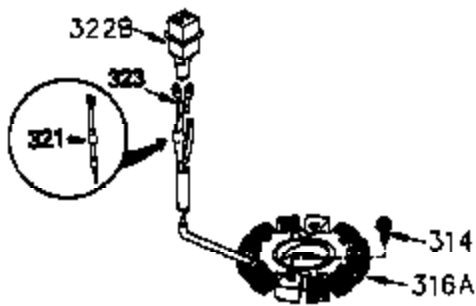

ILLUSTRATION SHOWS TYPICAL PARTS ONLY. ORDER BY PART NUMBER. PARTS NOT LISTED ARE SUPPLIED BY OEM.

VIEW 3 of 4

Ref #	Part Number	Qty	Description
28	30322	1	Lock Nut, 8-32
64	30063	1	Screw, Torx T-30, 1/4-20 x 1/2"
203	31342	1	Compression Spring
204	650549	1	Screw, 6-32 x 1-1/8"
238	650834	2	Screw, 10-32 x 1-17/32"
245A	35404	1	Air Cleaner Filter
277	650729	2	Screw, 5/16-18 x 3-3/16"