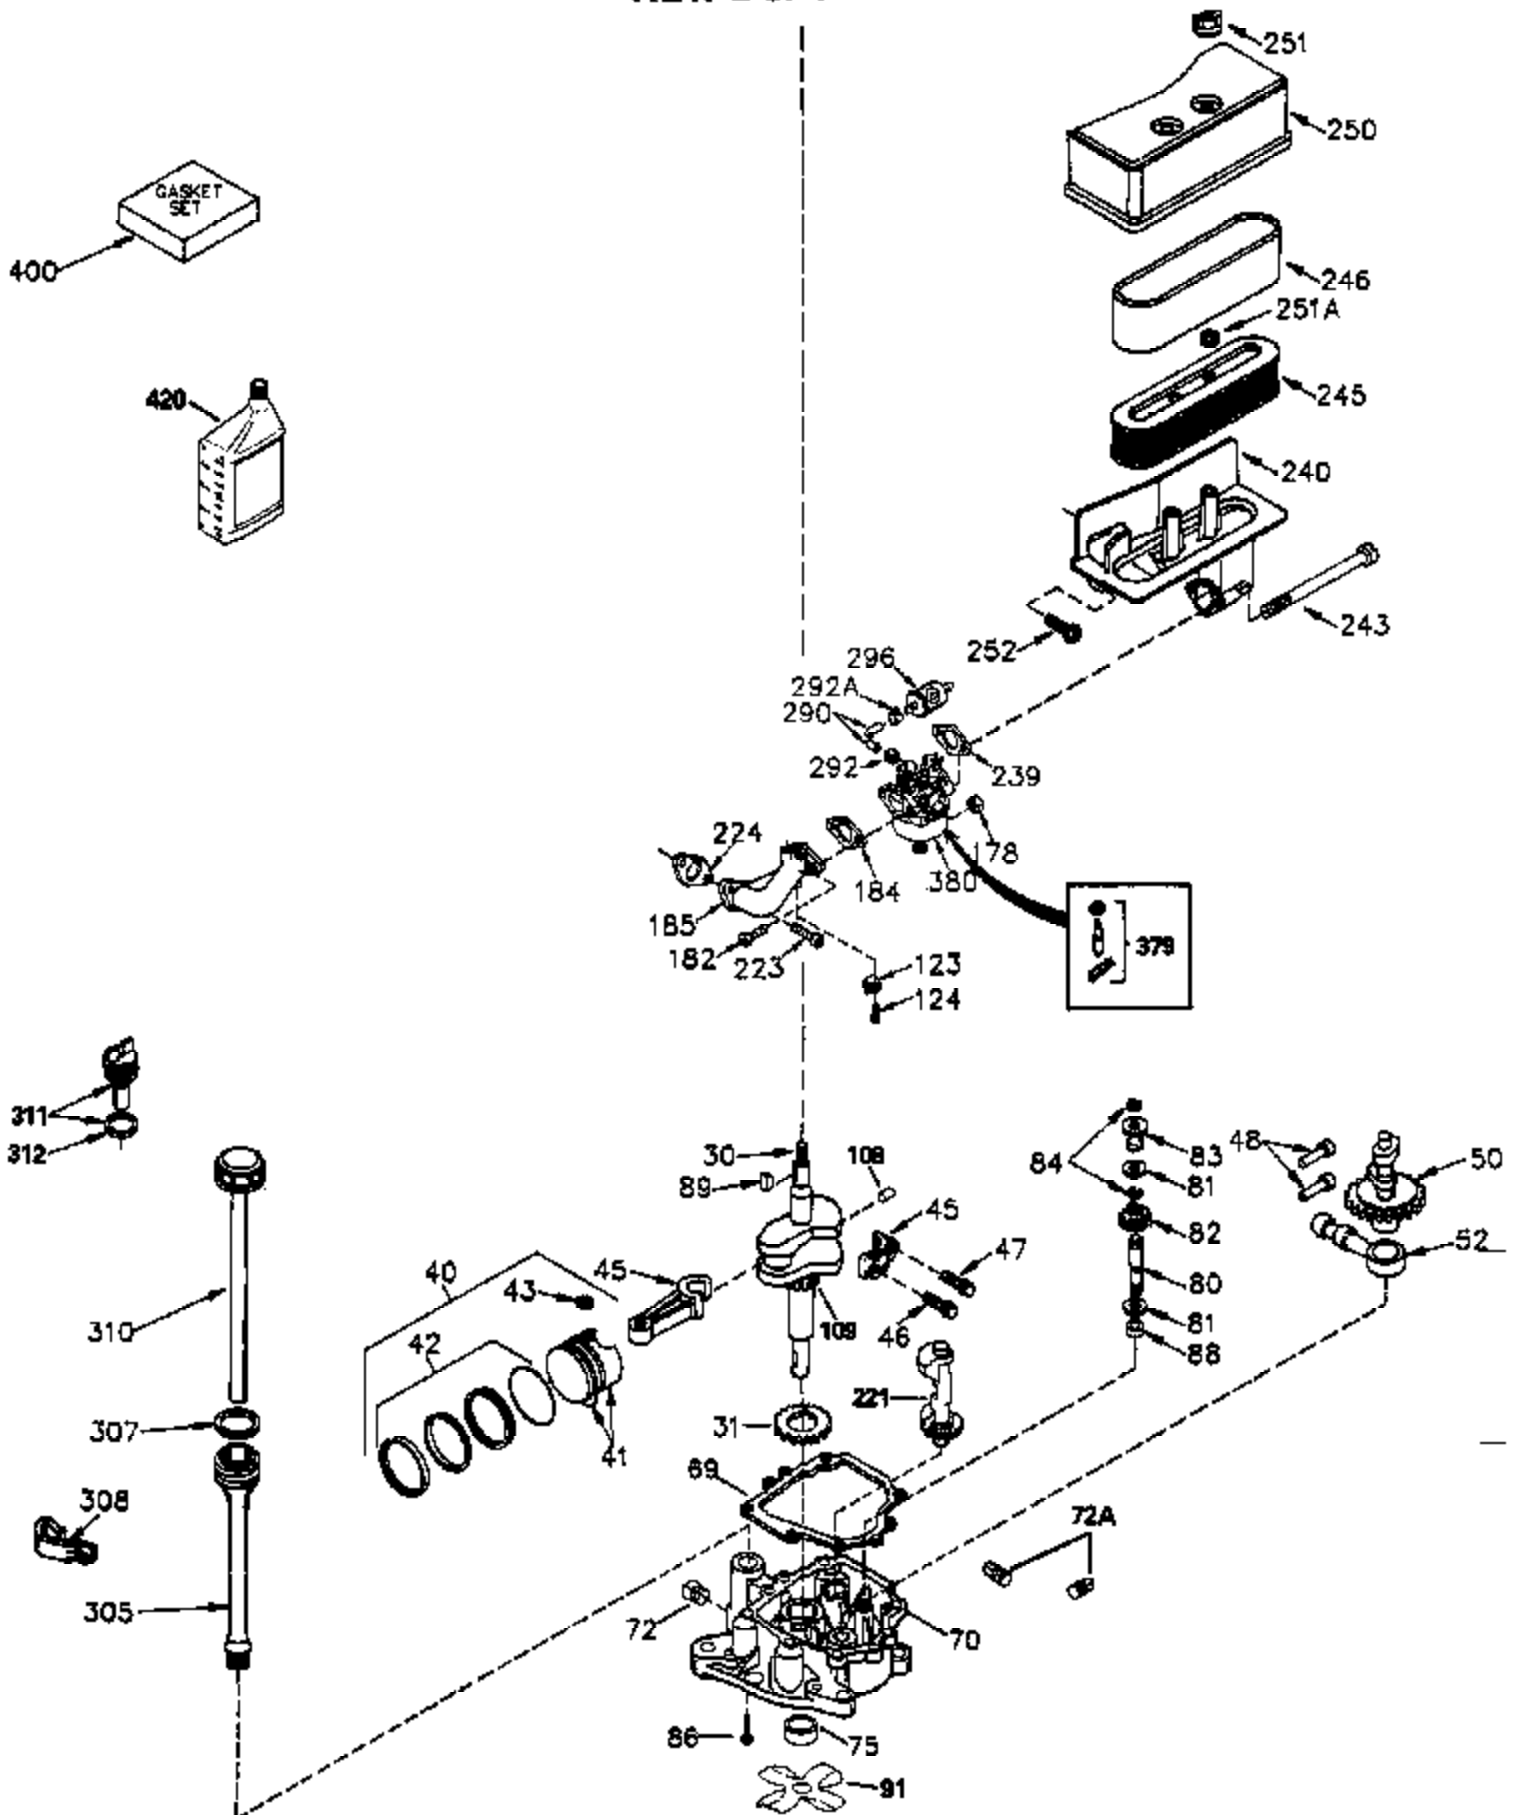

ILLUSTRATION SHOWS TYPICAL PARTS ONLY. ORDER BY PART NUMBER. PARTS NOT LISTED ARE SUPPLIED BY OEM.

VIEW 2 of 4

Ref #	Part Number	Qty	Description
28	30322	1	Lock Nut, 8-32
30	35380A	1	Crankshaft
40	34552	1	Piston, Pin & Ring Set (Std.)
40	34553	1	Piston, Pin & Ring Set (.010" OS)
40	34554	1	Piston, Pin & Ring Set (.020" OS)
41	34329A	1	Piston & Pin Ass'y. (Std.) (Incl. 43)
41	34330A	1	Piston & Pin Ass'y. (.010" OS) (Incl. 43)
41	34331A	1	Piston & Pin Ass'y. (.020" OS) (Incl. 43)
42	34332	1	Ring Set (Std.)
42	34333	1	Ring Set (.010" OS)
42	34334	1	Ring Set (.020" OS)
43	27888	2	Piston Pin Retaining Ring
45	35373A	1	Connecting Rod Ass'y. (Incl. 46 & 47)
46	650908	1	Connecting Rod Bolt
47	650882	1	Connecting Rod Bolt
48	34034	2	Valve Lifter
50	35381	1	Camshaft (MCR)
52	31356	1	Oil Pump Ass'y.
69	35262	1	* Mounting Flange Gasket
70	35382A	1	Mounting Flange (Incl. 72,75,80 & 81)
72	31927	1	Oil Drain Plug
75	35319	1	Oil Seal
80	30668	1	Governor Shaft
81	30590A	2	Washer
82	35378	1	Governor Gear Ass'y. (Incl. 81)
83	30588A	1	Governor Spool
84	29193	2	Retaining Ring
86	650833	8	Screw, 1/4-20 x 1-3/16"
88	31707A	1	Spacer (Incl. 81)
89	32589	1	Flywheel Key
123	33261	1	Intake Pipe Brace
124	650738	3	Screw, 1/4-20 x 5/8"
178	29752	2	Nut & Lock Washer, 1/4-28
182	30088A	2	Screw, 1/4-28 x 1"
184	33263	1	* Carburetor To Intake Pipe Gasket
185	34926	1	Intake Pipe
203	31342	1	Compression Spring
204	650549	1	Screw, 6-32 x 1-1/8"
223	650378	2	Screw, Torx T-30, 5/16-18 x 1-1/8"
224	27915A	1	* Intake Pipe Gasket
238	650834	2	Screw, 10-32 x 1-17/32"
239	33629	1	* Air Cleaner Gasket
240	35538B	1	Air Cleaner Body (Incl. 239)
245	35403	1	Air Cleaner Filter (Incl. 251A)
245A	35404	1	Air Cleaner Filter
250	35961	1	Air Cleaner Cover
251A	650825	2	Nut & Lock Washer, 1/4-20
251	650886	2	Wing Nut, 1/4-20
290	30705	1	Fuel Line
292	26460	2	Fuel Line Clamp
305	35574	1	Oil Fill Tube
307	35499	1	"O" Ring
308	35437	1	Fill Tube Clip
310	35576	1	Dipstick
380	632238	1	Carburetor (Incl. 184)