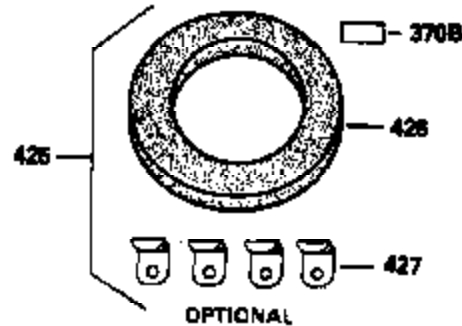

ILLUSTRATION SHOWS TYPICAL PARTS ONLY. ORDER BY PART NUMBER. PARTS NOT LISTED ARE SUPPLIED BY OEM.

VIEW 3 of 4

Ref #	Part Number	Qty	Description
28	30322	1	Lock Nut, 8-32
64	30063	1	Screw, Torx T-30, 1/4-20 x 1/2"
203	31342	1	Compression Spring
204	650549	1	Screw, 6-32 x 1-1/8"
238	650834	2	Screw, 10-32 x 1-17/32"
245A	35404	1	Air Cleaner Filter
277	650729	2	Screw, 5/16-18 x 3-3/16"

ILLUSTRATION SHOWS TYPICAL PARTS ONLY. ORDER BY PART NUMBER. PARTS NOT LISTED ARE SUPPLIED BY OEM.

STANDARD POINT IGNITION

VIEW 4 of 4

MUFFLER (QUIET)  
(OPTIONAL)

OPTIONAL SPARK  
ARRESTOR

DEBRIS SCREEN KIT  
(OPTIONAL)

Ref #	Part Number	Qty	Description
16	32651	1	Governor Lever
19A	34043	1	Extension Spring
28	30322	1	Lock Nut, 8-32
92	650880	1	Lock Washer
93	650881	1	Flywheel Nut
103	650814	2	Screw, Torx T-15, 10-24 x 1"
186	33860	1	Governor Link
200	33948A	1	Control Bracket (Incl. 203 & 204)
203	31342	1	Compression Spring
204	650549	1	Screw, 6-32 x 1-1/8"
206	610973	1	Terminal
209	30200	2	Screw, 10-24 x 9/16"
215	32410	1	Control Knob
238	650834	2	Screw, 10-32 x 1-17/32"
245A	35404	1	Air Cleaner Filter
260	33635C	1	Blower Housing
261	650788	2	Screw, 5/16-18 x 3/4"
262	29747B	2	Screw, Torx T-40, 5/16-24 x 21/32"
277	650729	2	Screw, 5/16-18 x 3-3/16"
286	35446	1	Starter Screen
287	29752	4	Nut & Lockwasher, 1/4-28
327	35392	1	Starter Plug
370B	35274	1	Instruction Decal
390	590671	1	Rewind Starter