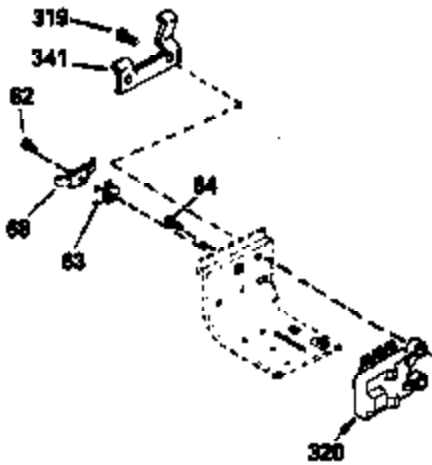

ILLUSTRATION SHOWS TYPICAL PARTS ONLY. ORDER BY PART NUMBER. PARTS NOT LISTED ARE SUPPLIED BY OEM.

VIEW 3 of 4

Ref #	Part Number	Qty	Description
28	30322	1	Lock Nut, 8-32
64	30063	1	Screw, Torx T-30, 1/4-20 x 1/2"
203	31342	1	Compression Spring
204	650549	1	Screw, 6-32 x 1-1/8"
238	650834	2	Screw, 10-32 x 1-17/32"
245A	35404	1	Air Cleaner Filter
277	650729	2	Screw, 5/16-18 x 3-3/16"