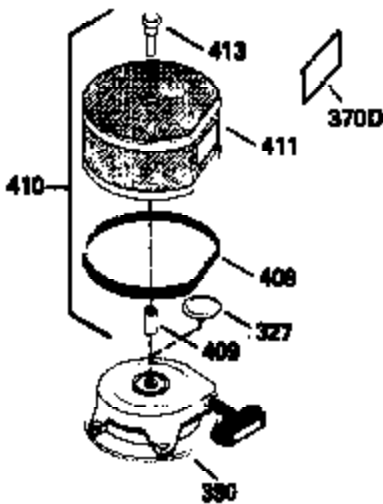

ILLUSTRATION SHOWS TYPICAL PARTS ONLY. ORDER BY PART NUMBER. PARTS NOT LISTED ARE SUPPLIED BY OEM.

VIEW 3 of 4

Ref #	Part Number	Qty	Description
28	30322	1	Lock Nut, 8-32
64	30063	1	Screw, Torx T-30, 1/4-20 x 1/2"
203	31342	1	Compression Spring
204	650549	1	Screw, 6-32 x 1-1/8"
238	650834	2	Screw, 10-32 x 1-17/32"
245A	35404	1	Air Cleaner Filter
277	650729	2	Screw, 5/16-18 x 3-3/16"

ILLUSTRATION SHOWS TYPICAL PARTS ONLY. ORDER BY PART NUMBER. PARTS NOT LISTED ARE SUPPLIED BY OEM.

STANDARD POINT IGNITION

VIEW 4 of 4

MUFFLER (QUIET)  
(OPTIONAL)

OPTIONAL SPARK  
ARRESTOR

DEBRIS SCREEN KIT  
(OPTIONAL)

Ref #	Part Number	Qty	Description
16	32651	1	Governor Lever
19A	34043	1	Extension Spring
28	30322	1	Lock Nut, 8-32
92	650880	1	Lock Washer
93	650881	1	Flywheel Nut
103	650814	2	Screw, Torx T-15, 10-24 x 1"
186	33860	1	Governor Link
200	33948A	1	Control Bracket (Incl. 203 & 204)
203	31342	1	Compression Spring
204	650549	1	Screw, 6-32 x 1-1/8"
206	610973	1	Terminal
209	30200	2	Screw, 10-24 x 9/16"
215	32410	1	Control Knob
238	650834	2	Screw, 10-32 x 1-17/32"
245A	35404	1	Air Cleaner Filter
260	33635C	1	Blower Housing
261	650788	2	Screw, 5/16-18 x 3/4"
262	29747B	2	Screw, Torx T-40, 5/16-24 x 21/32"
277	650729	2	Screw, 5/16-18 x 3-3/16"
286	35446	1	Starter Screen
287	29752	4	Nut & Lockwasher, 1/4-28
327	35392	1	Starter Plug
370B	35274	1	Instruction Decal
390	590671	1	Rewind Starter