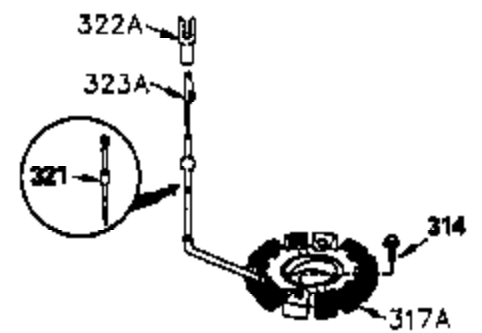

ILLUSTRATION SHOWS TYPICAL PARTS ONLY. ORDER BY PART NUMBER. PARTS NOT LISTED ARE SUPPLIED BY OEM.

VIEW 3 of 4

Ref #	Part Number	Qty	Description
28	30322	1	Lock Nut, 8-32
64	30063	1	Screw, Torx T-30, 1/4-20 x 1/2"
203	31342	1	Compression Spring
204	650549	1	Screw, 6-32 x 1-1/8"
238	650834	2	Screw, 10-32 x 1-17/32"
245A	35404	1	Air Cleaner Filter
277	650729	2	Screw, 5/16-18 x 3-3/16"