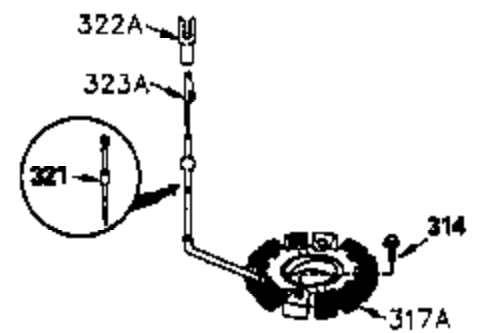

Ref #	Part Number	Qty	Description
400	33279G		* Gasket Set (Incl. items marked *)
420	730225		SAE 30 4-Cycle Engine Oil (Quart)

ILLUSTRATION SHOWS TYPICAL PARTS ONLY. ORDER BY PART NUMBER. PARTS NOT LISTED ARE SUPPLIED BY OEM.

VIEW 3 of 4