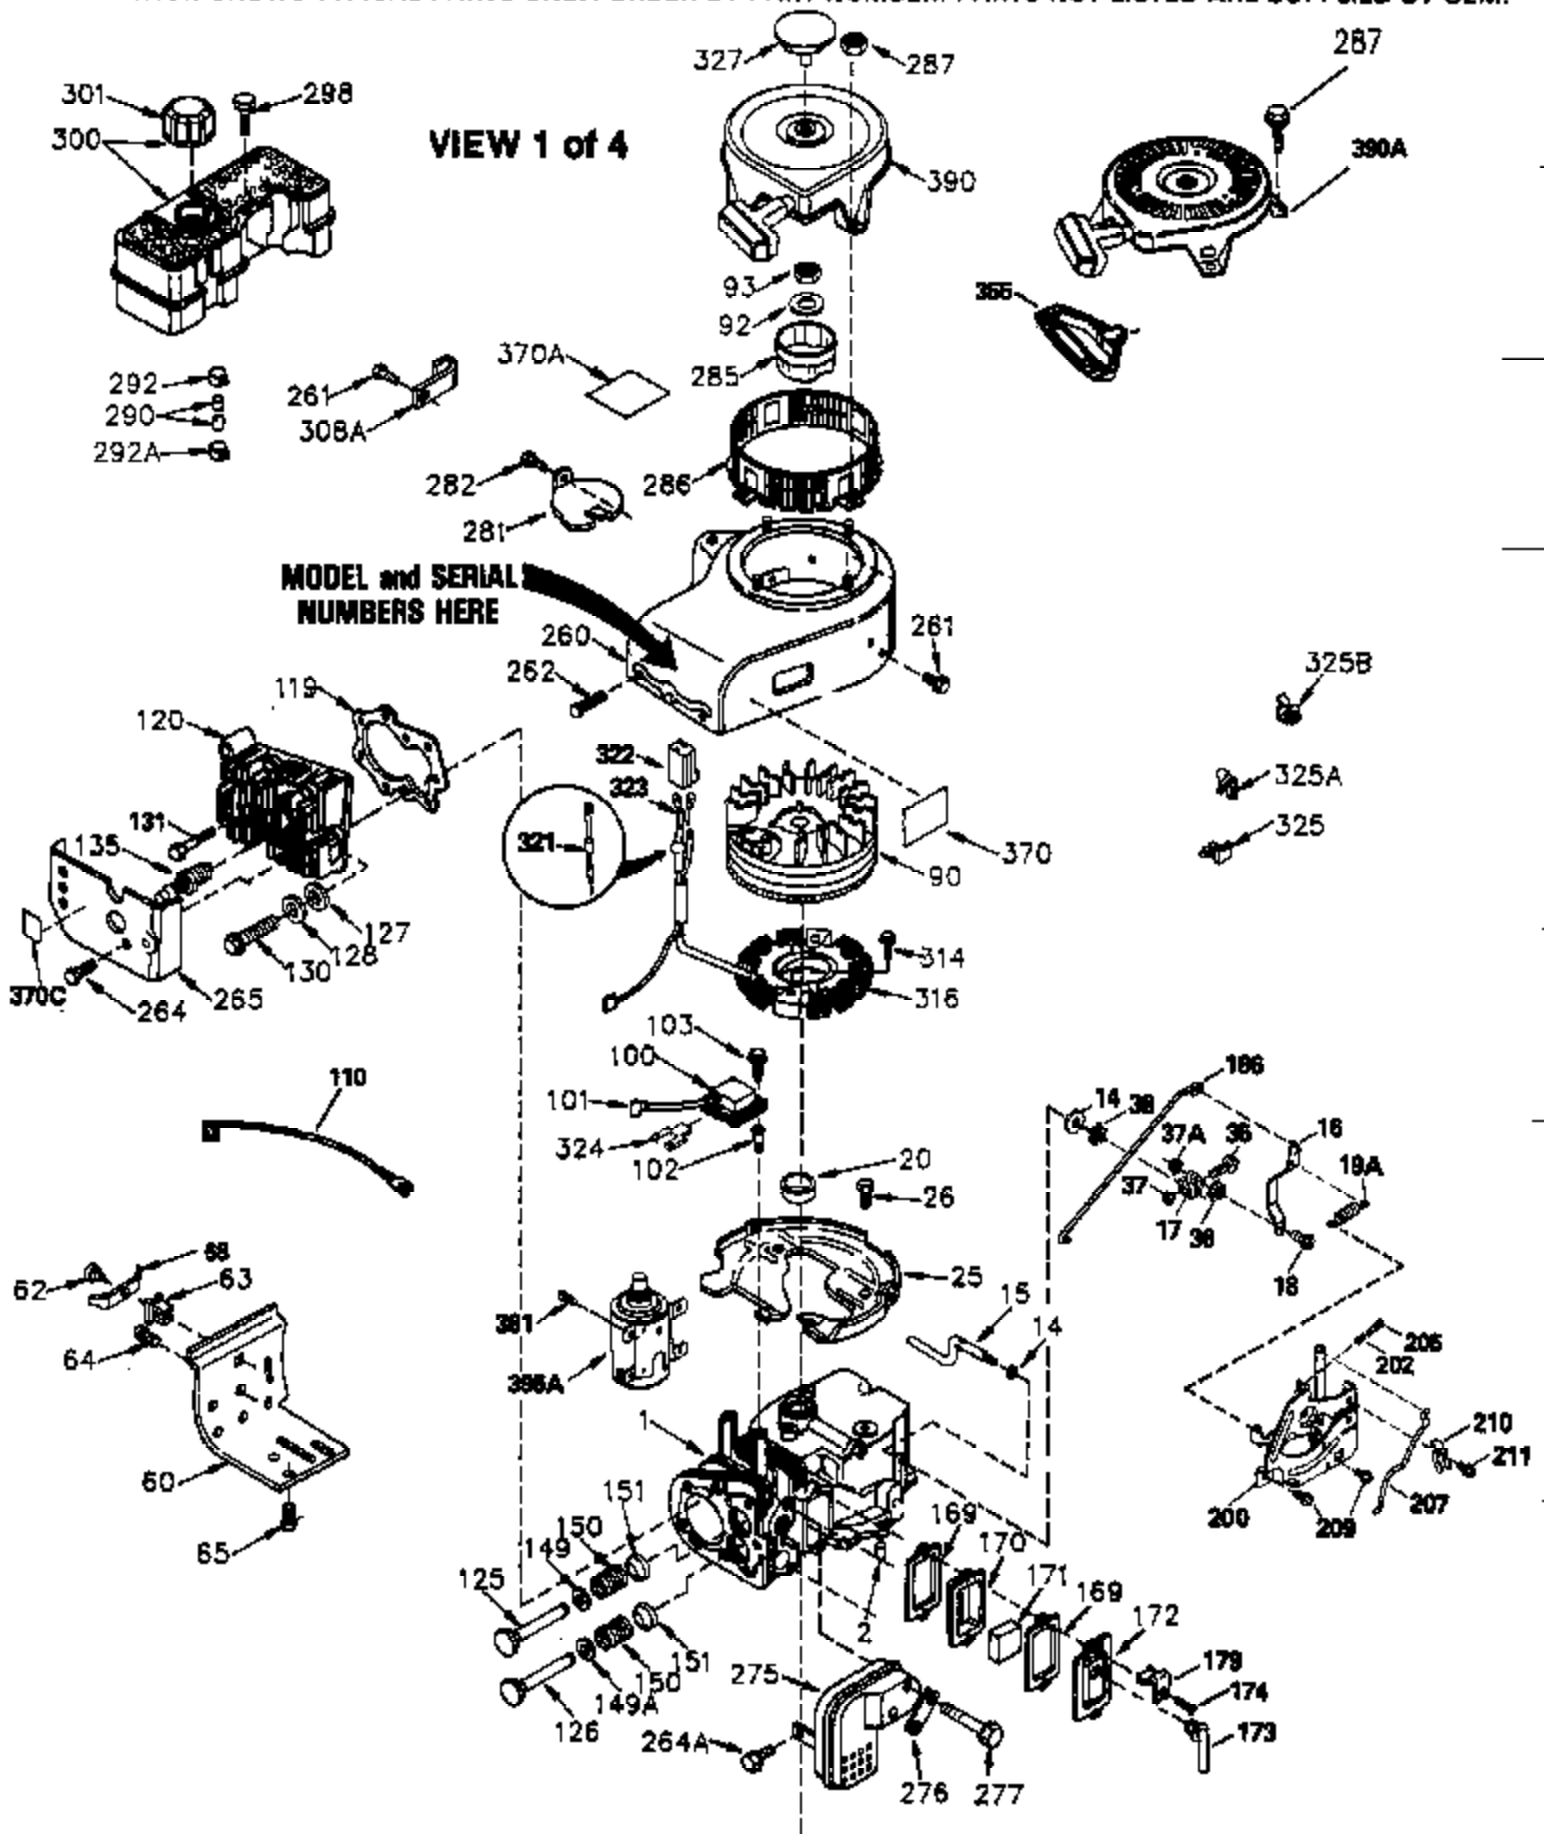

ILLUSTRATION SHOWS TYPICAL PARTS ONLY. ORDER BY PART NUMBER. PARTS NOT LISTED ARE SUPPLIED BY OEM.