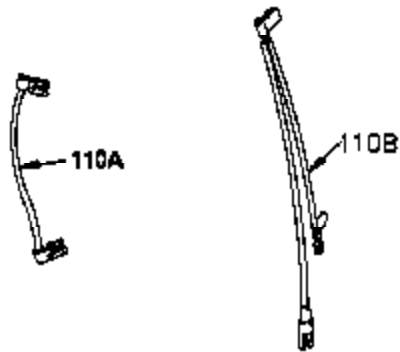

Ref #	Part Number	Qty	Description
400	33279G		* Gasket Set (Incl. items marked *)
420	730225		SAE 30 4-Cycle Engine Oil (Quart)

ILLUSTRATION SHOWS TYPICAL PARTS ONLY. ORDER BY PART NUMBER. PARTS NOT LISTED ARE SUPPLIED BY OEM.

VIEW 3 of 4