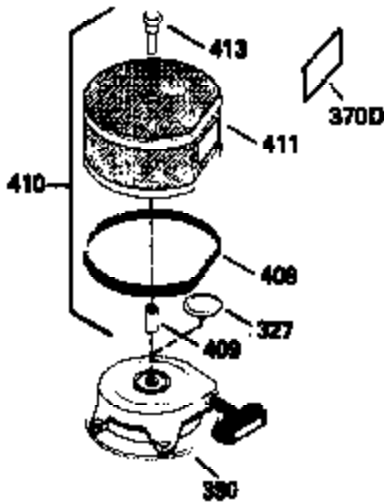

VIEW 3 of 4

Ref #	Part Number	Qty	Description
	64 30063		Screw, Torx T-30, 1/4-20 x 1/2"
	210 27793		Conduit Clip
	211 28942		Screw, 10-32 x 3/8"
	238 650834		Screw, 10-32 x 1-17/32"
	245A 35404		Air Cleaner Filter
	274 35865		Exhaust Gasket (use as required)
	314 650873		Screw, 1/4-20 x 3/4"
	315 611097		Alternator Coil (7 Amp D.C.)(Incl.322 & 323)
	319 650874		Screw, 10-32 x 15/32"
	320 611098A		Regulator (7 Amp D.C.)
	323 610922		Terminal
	398 590685		Rewind Starter & Cup Ass'y. (This assembly replaces 590633 starter. This assembly consists of a 590671 rewind starter and a 35965A starter cup.)
	415 730130		Exh.Adapter Kit(Incl.274 & 277)(As Re q.)

ILLUSTRATION SHOWS TYPICAL PARTS ONLY. ORDER BY PART NUMBER. PARTS NOT LISTED ARE SUPPLIED BY OEM.

STANDARD POINT IGNITION

VIEW 4 of 4

MUFFLER (QUIET)
 (OPTIONAL)

OPTIONAL SPARK
 ARRESTOR

DEBRIS SCREEN KIT
 (OPTIONAL)