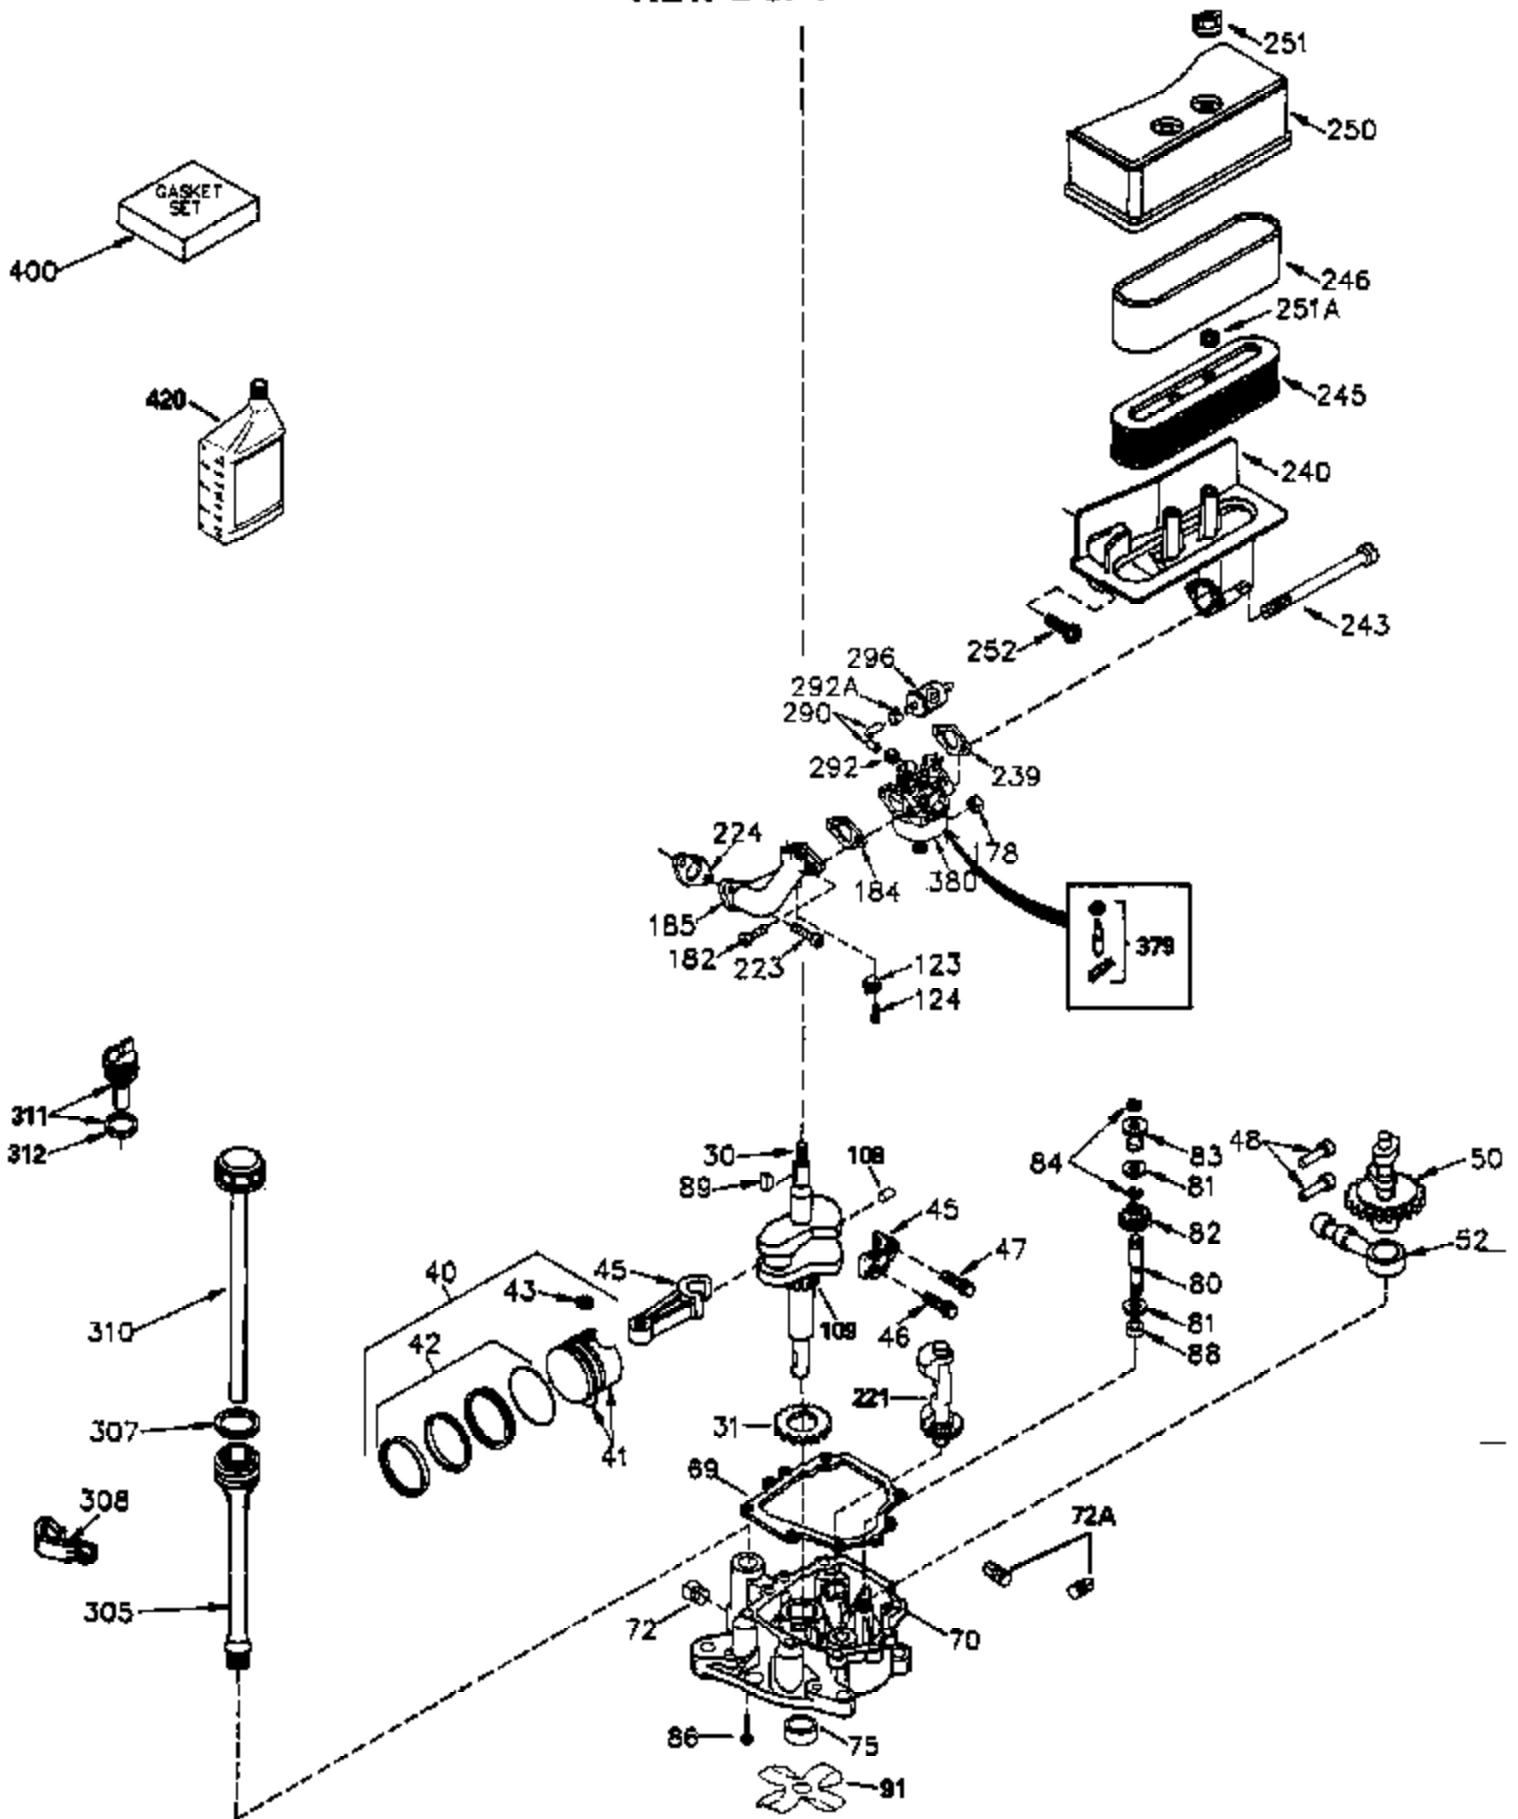

ILLUSTRATION SHOWS TYPICAL PARTS ONLY. ORDER BY PART NUMBER. PARTS NOT LISTED ARE SUPPLIED BY OEM.

VIEW 2 of 4

Ref #	Part Number	Qty	Description
30	35380A		Crankshaft
30	35415A		Crankshaft
40	34552		Piston, Pin & Ring Set (Std.) (3-1/8")
40	34553		Piston, Pin & Ring Set (.010" OS)
40	34554		Piston, Pin & Ring Set (.020" OS)
41	34329A		Piston & Pin Ass'y. (Std.) (Incl. 43)
41	34330A		Piston & Pin Ass'y. (.010" OS) (Incl. 43)
41	34331A		Piston & Pin Ass'y. (.020" OS) (Incl. 43)
42	34332		Ring Set (Std.)
42	34333		Ring Set (.010" OS)
42	34334		Ring Set (.020" OS)
43	27888		Piston Pin Retaining Ring
45	35373A		Connecting Rod (Incl. 46 & 47)
46	650908		Connecting Rod Bolt
47	650882		Connecting Rod Bolt
48	34034		Valve Lifter
50	35381		Camshaft (MCR)
52	31356		Oil Pump
69	35262		* Mounting Flange Gasket
70	35382A		Mounting Flange (Incl. 72, 75, 80 & 8 1)
72	31927		Oil Drain Plug
75	35319		Oil Seal
81	30590A		Washer
82	35378		Governor Gear (Incl. 81)
83	30588A		Governor Spool
84	29193		Retaining Ring
86	650833		Screw, 1/4-20 x 1-3/16"
88	31707A		Spacer (Incl. 81)
89	32589		Flywheel Key
123	33261		Intake pipe Brace
124	650738		Screw, 1/4-20 x 5/8"
178	29752		Nut & Lock Washer, 1/4-28
182	30088A		Screw, 1/4-28 x 1"
184	33263		* Carburetor To Intake Pipe Gasket
185	34926		Intake Pipe
223	650378		Screw, Torx T-30, 5/16-18 x 1-1/8"
224	27915A		* Intake Pipe Gasket
238	650834		Screw, 10-32 x 1-17/32"
240	35538B		Air Cleaner Body (Incl. 239)
245A	35404		Air Cleaner Filter
245	35403		Air Cleaner Filter (Incl. 251)
250	35405		Air Cleaner Cover
251A	650825		Nut & Lock Washer, 1/4-20
251	650886		Wing Nut, 1/4-20
252	650887		Screw, 1/4-20 x 1"
292	26460		Fuel Line Clamp
305	35574		Oil Tube
307	35499		"O" Ring
308	35437		Fill Tube Clip
310	35576		Dipstick
315	611097		Alternator Coil (7 Amp D.C.)(Incl.322 & 323)
379	631021		Inlet Needle, Seat & Clip Ass'y.
380	632600		Carburetor (Incl. 184) (Refer to Division 5, Section A, page A3-4 for breakdown or Fiche 10B, Grid E-3)
398	590685		Rewind Starter & Cup Ass'y. (This assembly replaces 590633 starter. This assembly consists of a 590671 rewind starter and a 35965A starter cup.)