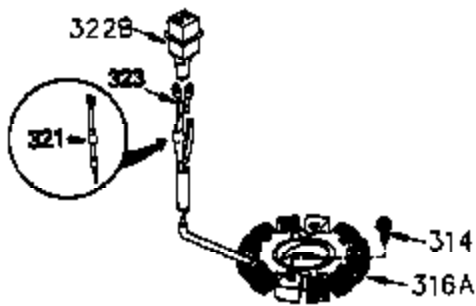

Ref #	Part Number	Qty	Description
400	33279G		* Gasket Set (Incl. items marked *)
420	730225		SAE 30 4-Cycle Engine Oil (Quart)

ILLUSTRATION SHOWS TYPICAL PARTS ONLY. ORDER BY PART NUMBER. PARTS NOT LISTED ARE SUPPLIED BY OEM.

VIEW 3 of 4