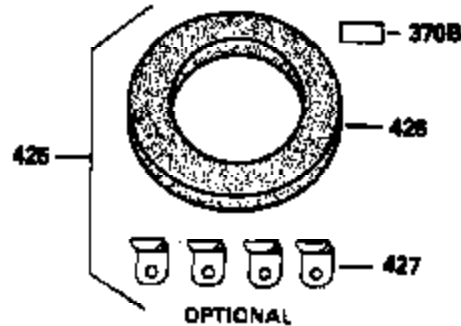

VIEW 3 of 4

Ref #	Part Number	Qty	Description
	64 30063		Screw, Torx T-30, 1/4-20 x 1/2"
	210 27793		Conduit Clip
	211 28942		Screw, 10-32 x 3/8"
	238 650834		Screw, 10-32 x 1-17/32"
	245A 35404		Air Cleaner Filter
	274 35865		Exhaust Gasket (use as required)
	314 650873		Screw, 1/4-20 x 3/4"
	315 611097		Alternator Coil (7 Amp D.C.)(Incl.322 & 323)
	319 650874		Screw, 10-32 x 15/32"
	320 611098A		Regulator (7 Amp D.C.)
	323 610922		Terminal
	398 590685		Rewind Starter & Cup Ass'y. (This assembly replaces 590633 starter. This assembly consists of a 590671 rewind starter and a 35965A starter cup.)
	415 730130		Exh.Adapter Kit(Incl.274 & 277)(As Re q.)

ILLUSTRATION SHOWS TYPICAL PARTS ONLY. ORDER BY PART NUMBER. PARTS NOT LISTED ARE SUPPLIED BY OEM.

STANDARD POINT IGNITION

VIEW 4 of 4

MUFFLER (QUIET)
 (OPTIONAL)

OPTIONAL SPARK
 ARRESTOR

DEBRIS SCREEN KIT
 (OPTIONAL)