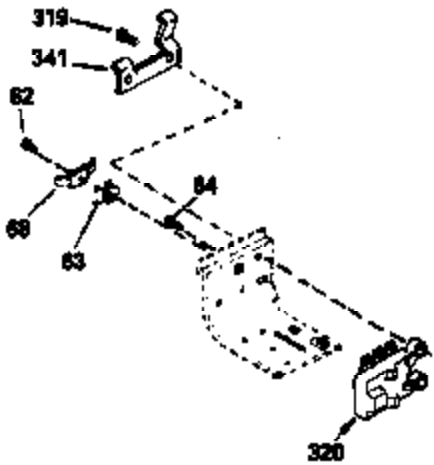

Ref #	Part Number	Qty	Description
400	33279G		* Gasket Set (Incl. items marked *)
420	730225		SAE 30 4-Cycle Engine Oil (Quart)

ILLUSTRATION SHOWS TYPICAL PARTS ONLY. ORDER BY PART NUMBER. PARTS NOT LISTED ARE SUPPLIED BY OEM.

VIEW 3 of 4