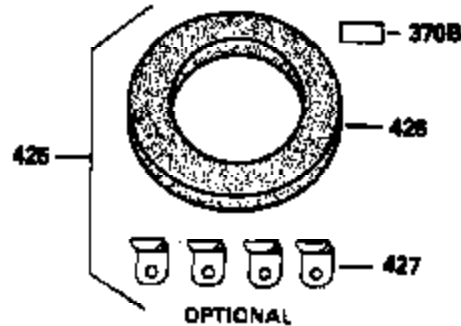

ILLUSTRATION SHOWS TYPICAL PARTS ONLY. ORDER BY PART NUMBER. PARTS NOT LISTED ARE SUPPLIED BY OEM.

VIEW 3 of 4

Ref #	Part Number	Qty	Description
28	30322	1	Lock Nut, 8-32
64	30063	1	Screw, Torx T-30, 1/4-20 x 1/2"
210	27793	1	Conduit Clip
211	28942	1	Screw, 10-32 x 3/8"
238	650834	2	Screw, 10-32 x 1-17/32"
245A	35404	1	Air Cleaner Filter
314	650873	2	Screw, 1/4-20 x 3/4"
315	611097	1	Alternator Coil (7 Amp)(Incl. 322,322 A&323)
319	650874	2	Screw, 10-32 x 15/32"
320	611098	1	Regulator
322A	610824	1	Connector Body
323	610922	1	Terminal

ILLUSTRATION SHOWS TYPICAL PARTS ONLY. ORDER BY PART NUMBER. PARTS NOT LISTED ARE SUPPLIED BY OEM.

STANDARD POINT IGNITION

VIEW 4 of 4

MUFFLER (QUIET)  
 (OPTIONAL)

OPTIONAL SPARK  
 ARRESTOR

DEBRIS SCREEN KIT  
 (OPTIONAL)

Ref #	Part Number	Qty	Description
16	32651	1	Governor Lever
19	34043	1	Extension Spring
19A	35203	1	Control Spring
28	30322	1	Lock Nut, 8-32
92	650880	1	Lock Washer
93	650881	1	Flywheel Nut
103	650814	2	Screw, Torx T-15, 10-24 x 1"
186	33860	1	Governor Link
200	35201	1	Control Bracket
202	33802	2	Compression Spring
205	650777	2	Screw, 6-32 x 21/32"
209	30200	2	Screw, 10-24 x 9/16"
210	27793	1	Conduit Clip
211	28942	1	Screw, 10-32 x 3/8"
212	35550	1	Bushing
216	35202A	1	R.P.M. Adjusting Lever (Incl.19A,212, 222,239)
222	30312	1	Screw, 10-32 x 1/2"
238	650834	2	Screw, 10-32 x 1-17/32"
245A	35404	1	Air Cleaner Filter
260	35795A	1	Blower Housing
261	650788	2	Screw, 5/16-18 x 3/4"
262	29747B	2	Screw, Torx T-40, 5/16-24 x 21/32"
286	35792	1	Debris Screen
287	650936	1	Screw,10-32 x 13-32"
315	611097	1	Alternator Coil (7 Amp)(Incl. 322,322 A&323)
370B	35274	1	Instruction Decal