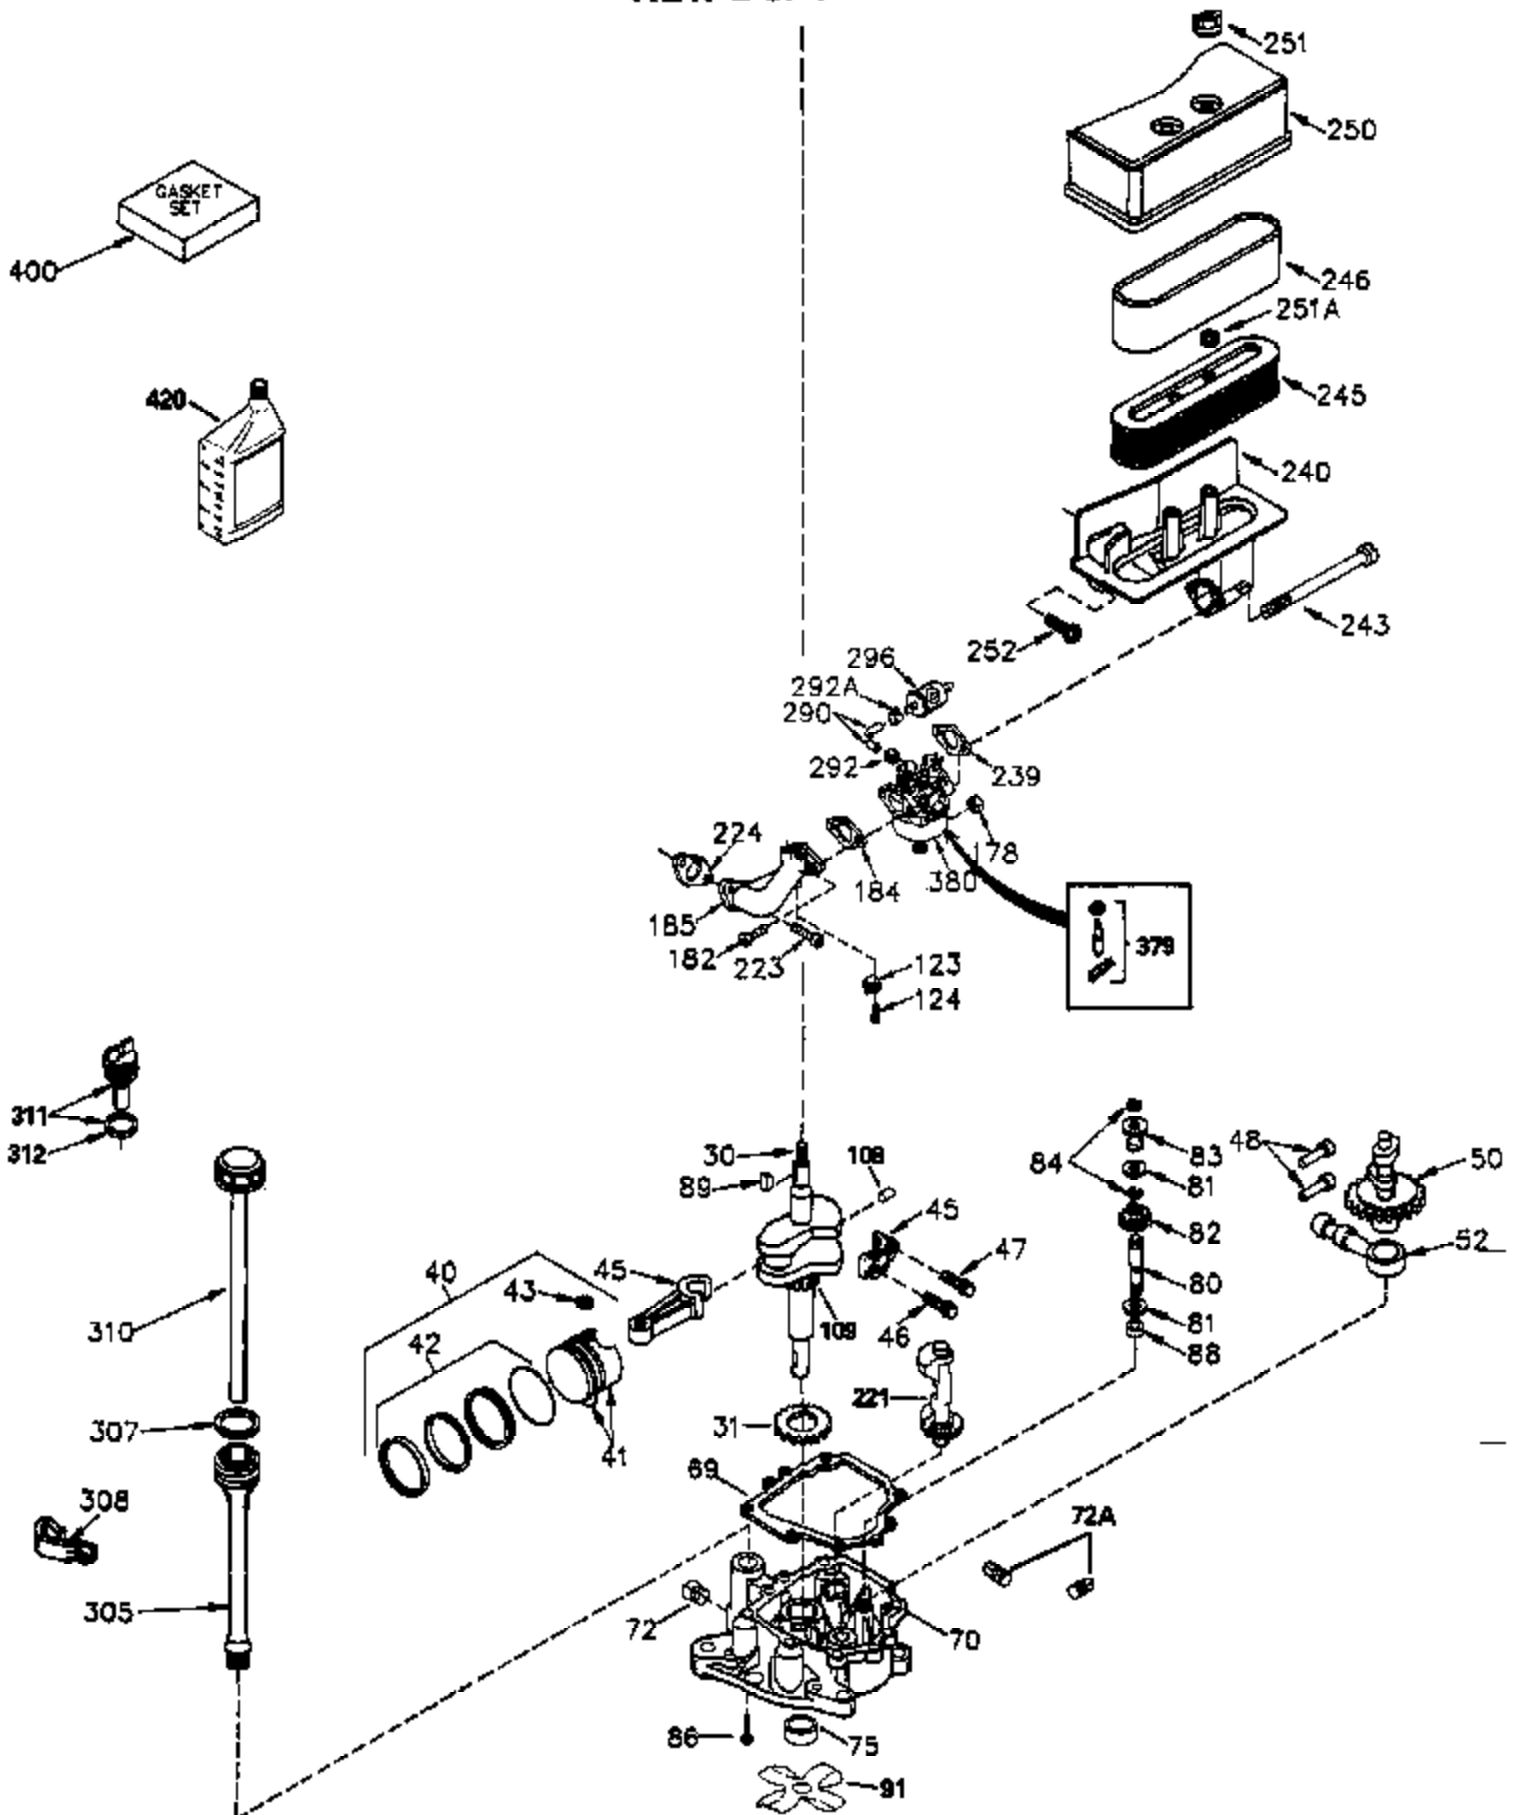

ILLUSTRATION SHOWS TYPICAL PARTS ONLY. ORDER BY PART NUMBER. PARTS NOT LISTED ARE SUPPLIED BY OEM.

VIEW 2 of 4

Ref #	Part Number	Qty	Description
28	30322	1	Lock Nut, 8-32
30	35415A	1	Crankshaft
40	34552	1	Piston, Pin & Ring Set (Std.)
40	34553	1	Piston, Pin & Ring Set (.010" OS)
40	34554	1	Piston, Pin & Ring Set (.020" OS)
41	34329A	1	Piston & Pin Ass'y. (Std.) (Incl. 43)
41	34330A	1	Piston & Pin Ass'y. (.010" OS) (Incl. 43)
41	34331A	1	Piston & Pin Ass'y. (.020" OS) (Incl. 43)
42	34332	1	Ring Set (Std.)
42	34333	1	Ring Set (.010" OS)
42	34334	1	Ring Set (.020" OS)
43	27888	2	Piston Pin Retaining Ring
45	35373A	1	Connecting Rod Ass'y. (Incl. 46 & 47)
46	650908	1	Connecting Rod Bolt
47	650882	1	Connecting Rod Bolt
48	34034	2	Valve Lifter
50	35381	1	Camshaft (MCR)
52	31356	1	Oil Pump Ass'y.
69	35262	1	* Mounting Flange Gasket
70	35382A	1	Mounting Flange (Incl. 72,75,80 & 81)
72	31927	1	Oil Drain Plug
75	35319	1	Oil Seal
80	30668	1	Governor Shaft
81	30590A	2	Washer
82	35378	1	Governor Gear Ass'y. (Incl. 81)
83	30588A	1	Governor Spool
84	29193	2	Retaining Ring
86	650833	8	Screw, 1/4-20 x 1-3/16"
88	31707A	1	Spacer (Incl. 81)
89	32589	1	Flywheel Key
123	33261	1	Intake Pipe Brace
124	650738	1	Screw, 1/4-20 x 5/8"
178	29752	2	Nut & Lock Washer, 1/4-28
182	30088A	2	Screw, 1/4-28 x 1"
184	33263	1	* Carburetor To Intake Pipe Gasket
185	34926	1	Intake Pipe
223	650378	2	Screw, Torx T-30, 5/16-18 x 1-1/8"
224	27915A	1	* Intake Pipe Gasket
238	650834	2	Screw, 10-32 x 1-17/32"
239	33629	1	* Air Cleaner Gasket
240	35538A	1	Air Cleaner Body (Incl. 239)
245	35403	1	Air Cleaner Filter (Incl. 251A)
245A	35404	1	Air Cleaner Filter
250	35405	1	Air Cleaner Cover
251A	650825	2	Nut & Lock Washer, 1/4-20
251	650886	2	Wing Nut, 1/4-20
252	650887	1	Screw, 1/4-20 x 1"
290	29774	1	Fuel Line
292	26460	3	Fuel Line Clamp
305	35574	1	Oil Fill Tube
307	35499	1	"O" Ring
308	35437	1	Fill Tube Clip
310	35576	1	Dipstick
315	611097	1	Alternator Coil (7 Amp)(Incl. 322,322 A&323)
380	632600	1	Carburetor (Incl. 184)