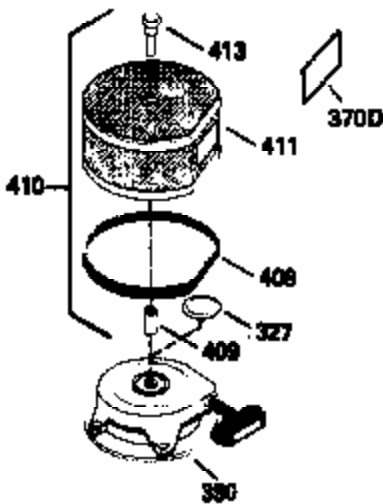

ILLUSTRATION SHOWS TYPICAL PARTS ONLY. ORDER BY PART NUMBER. PARTS NOT LISTED ARE SUPPLIED BY OEM.

VIEW 3 of 4

Ref #	Part Number	Qty	Description
28	30322	1	Lock Nut, 8-32
64	30063	1	Screw, Torx T-30, 1/4-20 x 1/2"
210	27793	1	Conduit Clip
211	28942	1	Screw, 10-32 x 3/8"
238	650834	2	Screw, 10-32 x 1-17/32"
245A	35404	1	Air Cleaner Filter
314	650873	2	Screw, 1/4-20 x 3/4"
315	611097	1	Alternator Coil (7 Amp)(Incl. 322,322 A&323)
319	650874	2	Screw, 10-32 x 15/32"
320	611098	1	Regulator
322A	610824	1	Connector Body
323	610922	1	Terminal

ILLUSTRATION SHOWS TYPICAL PARTS ONLY. ORDER BY PART NUMBER. PARTS NOT LISTED ARE SUPPLIED BY OEM.

STANDARD POINT IGNITION

VIEW 4 of 4

MUFFLER (QUIET)  
 (OPTIONAL)

OPTIONAL SPARK  
 ARRESTOR

DEBRIS SCREEN KIT  
 (OPTIONAL)

Ref #	Part Number	Qty	Description
16	32651	1	Governor Lever
19	34043	1	Extension Spring
19A	35203	1	Control Spring
28	30322	1	Lock Nut, 8-32
92	650880	1	Lock Washer
93	650881	1	Flywheel Nut
103	650814	2	Screw, Torx T-15, 10-24 x 1"
186	33860	1	Governor Link
200	35201	1	Control Bracket
202	33802	2	Compression Spring
205	650777	2	Screw, 6-32 x 21/32"
209	30200	2	Screw, 10-24 x 9/16"
210	27793	1	Conduit Clip
211	28942	1	Screw, 10-32 x 3/8"
212	35550	1	Bushing
216	35202A	1	R.P.M. Adjusting Lever (Incl.19A,212, 222,239)
222	30312	1	Screw, 10-32 x 1/2"
238	650834	2	Screw, 10-32 x 1-17/32"
245A	35404	1	Air Cleaner Filter
260	35795A	1	Blower Housing
261	650788	2	Screw, 5/16-18 x 3/4"
262	29747B	2	Screw, Torx T-40, 5/16-24 x 21/32"
286	35792	1	Debris Screen
287	650936	1	Screw,10-32 x 13-32"
315	611097	1	Alternator Coil (7 Amp)(Incl. 322,322 A&323)
370B	35274	1	Instruction Decal