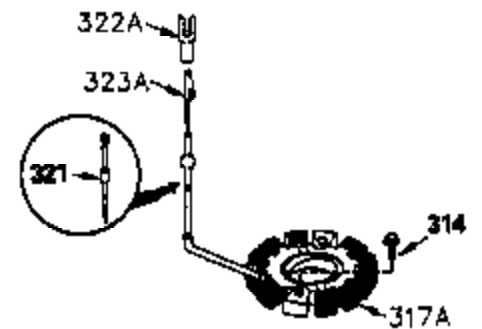

ILLUSTRATION SHOWS TYPICAL PARTS ONLY. ORDER BY PART NUMBER. PARTS NOT LISTED ARE SUPPLIED BY OEM.

VIEW 3 of 4

Ref #	Part Number	Qty	Description
28	30322	1	Lock Nut, 8-32
64	30063	1	Screw, Torx T-30, 1/4-20 x 1/2"
210	27793	1	Conduit Clip
211	28942	1	Screw, 10-32 x 3/8"
238	650834	2	Screw, 10-32 x 1-17/32"
245A	35404	1	Air Cleaner Filter
314	650873	2	Screw, 1/4-20 x 3/4"
315	611097	1	Alternator Coil (7 Amp)(Incl. 322,322 A&323)
319	650874	2	Screw, 10-32 x 15/32"
320	611098	1	Regulator
322A	610824	1	Connector Body
323	610922	1	Terminal