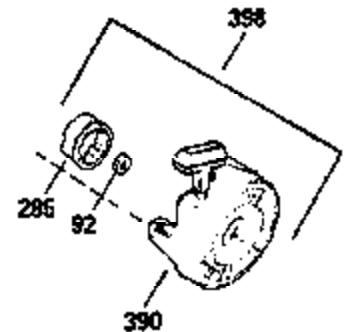

VIEW 3 OF 4

Ref #	Part Number	Qty	Description
46	650908	1	Connecting Rod Bolt
64	30063	1	Screw, Torx T-30, 1/4-20 x 1/2"
210	27793	1	Conduit Clip
211	28942	1	Screw, 10-32 x 3/8"
251A	650825	2	Nut & Lock Washer, 1/4-20
314	650873	2	Screw, 1/4-20 x 3/4"
315	611097	1	Alternator Coil (7 Amp)(Incl. 322,322 A & 323)
319	650735	2	Screw, 10-24 x 3/8"
320	611098A	1	Regulator
322	610921	1	Connector Body
322A	610824	1	Connector Body
323	610922	1	Terminal

VIEW 4 OF 4
STANDARD POINT IGNITION

**MUFFLER (QUIET)
 (OPTIONAL)**

OPTIONAL SPARK ARRESTOR

**DEBRIS SCREEN KIT
 (OPTIONAL)**

Ref #	Part Number	Qty	Description
16	32651	1	Governor Lever
19A	35203	1	Control Spring
19A	34043	1	Extension Spring
46	650908	1	Connecting Rod Bolt
64	30063	1	Screw, Torx T-30, 1/4-20 x 1/2"
92	650880	1	Lock Washer
93	650881	1	Flywheel Nut
103	650814	2	Screw, Torx T-15, 10-24 x 1"
186	33860	1	Governor Link
200	35201	1	Control Bracket
202	33802	2	Compression Spring
205	650777	2	Screw, 6-32 x 21/32"
209	30200	2	Screw, 10-24 x 9/16"
210	27793	1	Conduit Clip
211	28942	1	Screw, 10-32 x 3/8"
212	35550	1	Bushing
216	35202A	1	R.P.M. Adj. Lever (Incl. 19A, 212, 22 2 & 239)
222	30312	1	Screw, 10-32 x 1/2"
251A	650825	2	Nut & Lock Washer, 1/4-20
260	36292	1	Blower Housing
261	650788	2	Screw, 5/16-18 x 3/4"
262	29747B	2	Screw, Torx T-40, 5/16-24 x 21/32"
263	35963	1	Trim Ring
285	35962	1	Cup & Screen
322A	610824	1	Connector Body
326	36210	1	Screen Plug
347	650949	3	Screw, 10-32 x 9/16"
370B	35274	1	Instruction Decal