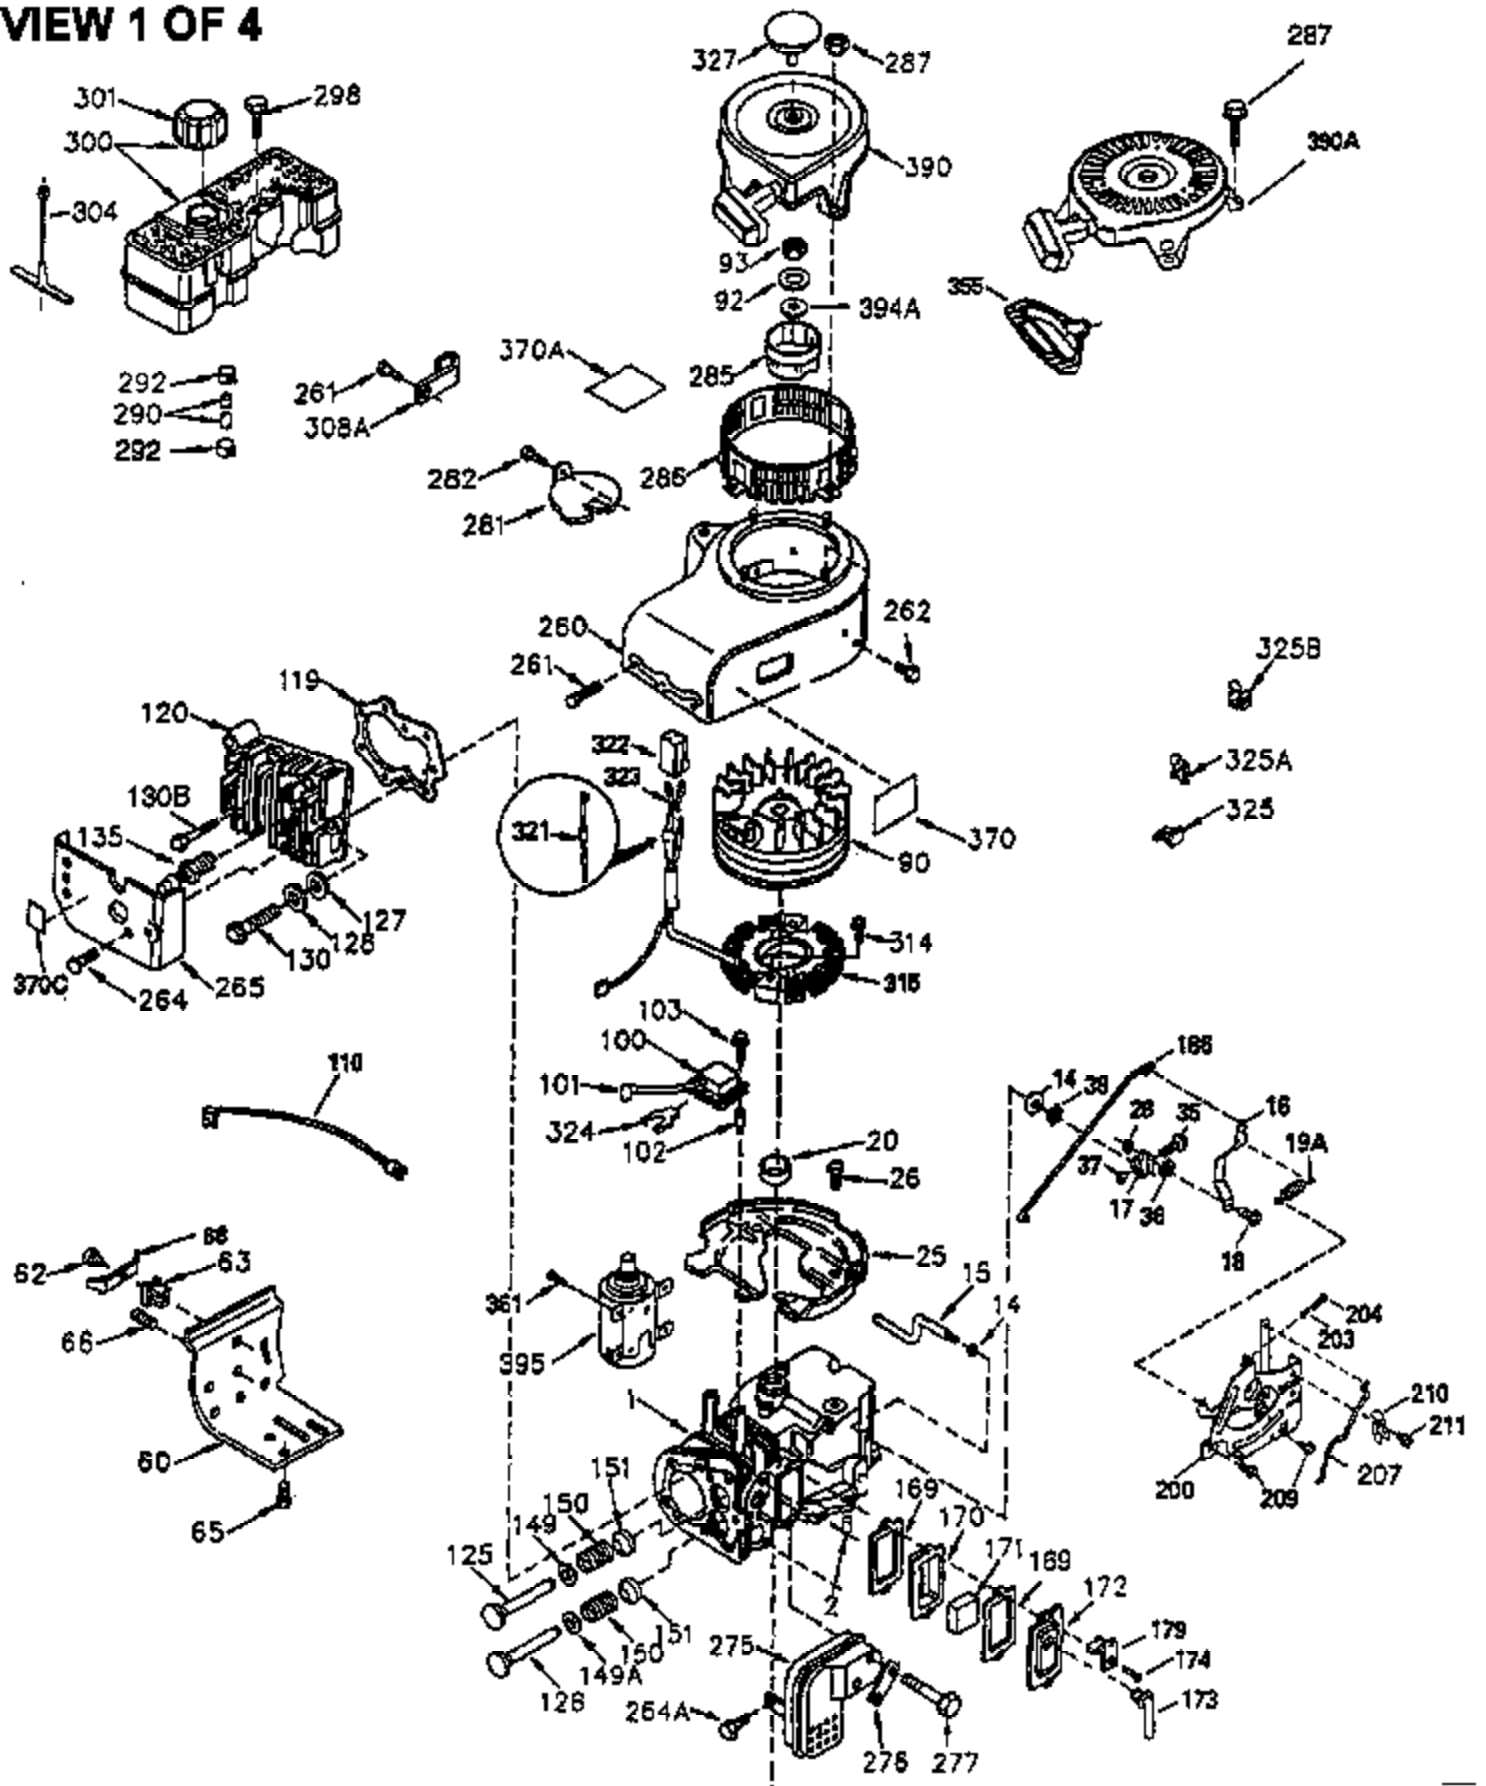

ILLUSTRATION SHOWS TYPICAL PARTS ONLY. ORDER BY PART NUMBER. PARTS NOT LISTED ARE SUPPLIED BY OEM.

VIEW 1 OF 4

CONTINUED ON PAGE 3

Ref #	Part Number	Qty	Description
1	35383A	1	Cylinder (Incl. 2 & 20)
2	27652	2	Dowel Pin
14	28277	2	Washer
15	35082	1	Governor Rod
16	32651	1	Governor Lever
17	29916	1	Governor Lever Clamp
18	650548	1	Screw, 8-32 x 5/16"
19A	35203	1	Control Spring
19A	34043	1	Extension Spring
20	35319	1	Oil Seal
25	35326	1	Blower Housing Baffle
26	650561	2	Screw, 1/4-20 x 5/8"
28	30322	1	Lock Nut, 8-32
35	29826	1	Screw, 10-32 x 3/4"
36	29918	1	Lock Washer
37	29216	1	Lock Nut, 10-32
38	29642	1	Retaining Ring
46	650908	1	Connecting Rod Bolt
60	33273A	1	Blower Housing Extension
64	30063	1	Screw, Torx T-30, 1/4-20 x 1/2"
65	650128	1	Screw, 10-24 x 1/2"
90	611094	1	Flywheel
92	650880	1	Lock Washer
93	650881	1	Flywheel Nut
100	35135	1	Solid State Ignition
101	610118	1	Spark Plug Cover
102	650872	2	Solid State Mounting Stud
103	650814	2	Screw, Torx T-15, 10-24 x 1"
119	34041A	1	* Cylinder Head Gasket
120	34030A	1	Cylinder Head
125	27878A	1	Exhaust Valve (Std.) (Incl. 151)
125	27880A	1	Exhaust Valve (1/32" OS) (Incl. 151)
126	34035	1	Intake Valve (Std.) (Incl. 151)
126	34036	1	Intake Valve (1/32" OS) (Incl. 151)
127	650691	9	Washer
128	650690	9	Belleville Washer
130	650694A	9	Screw, 5/16-18 x 2"
135	33636	1	Resistor Spark Plug (RJ17LM)
149	27882	1	Valve Spring Cap
149A	35862	1	Valve Spring Cap
150	27881	2	Valve Spring
151	32581	2	Valve Spring Keeper
169	27896A	2	* Valve Cover Gasket
170	28423	1	Breather Body
171	28424	1	Breather Element
172	28425	1	Valve Cover
173	35350	1	Breather Tube
174	650128	2	Screw, 10-24 x 1/2"
186	33860	1	Governor Link
200	35201	1	Control Bracket
209	30200	2	Screw, 10-24 x 9/16"
210	27793	1	Conduit Clip
211	28942	1	Screw, 10-32 x 3/8"
251A	650825	2	Nut & Lock Washer, 1/4-20
260	36292	1	Blower Housing
261	650788	2	Screw, 5/16-18 x 3/4"
262	29747B	2	Screw, Torx T-40, 5/16-24 x 21/32"
264A	650738	1	Screw, 1/4-20 x 5/8"