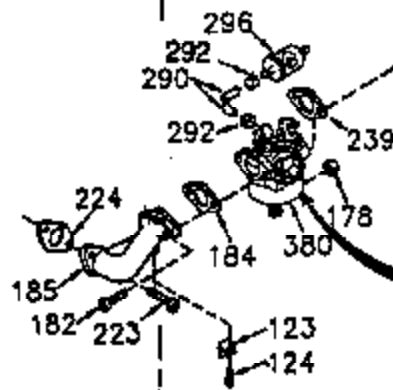

VIEW 2 OF 4

CONTINUED FROM PAGE 2

Ref #	Part Number	Qty	Description
30	35415A	1	Crankshaft
40	34552	1	Piston, Pin & Ring Set (Std.)
40	34553	1	Piston, Pin & Ring Set (.010" OS)
40	34554	1	Piston, Pin & Ring Set (.020" OS)
41	34329A	1	Piston & Pin Ass'y. (Std.) (Incl. 43)
41	34330A	1	Piston & Pin Ass'y. (.010" OS) (Incl. 43)
41	34331A	1	Piston & Pin Ass'y. (.020" OS) (Incl. 43)
42	34332	1	Ring Set (Std.)
42	34333	1	Ring Set (.010" OS)
42	34334	1	Ring Set (.020" OS)
43	27888	2	Piston Pin Retaining Ring
45	35373A	1	Connecting Rod Ass'y. (Incl. 46 & 47)
46	650908	1	Connecting Rod Bolt
47	650882	1	Connecting Rod Bolt
48	34034	2	Valve Lifter
50	35381	1	Camshaft (MCR)
52	31356	1	Oil Pump Ass'y.
64	30063	1	Screw, Torx T-30, 1/4-20 x 1/2"
69	35262	1	* Mounting Flange Gasket
70	35382A	1	Mounting Flange (Incl. 72,75,80 & 81)
72	31927	1	Oil Drain Plug
75	35319	1	Oil Seal
80	30668	1	Governor Shaft
81	30590A	2	Washer
82	35378	1	Governor Gear Ass'y. (Incl. 81)
83	30588A	1	Governor Spool
84	29193	2	Retaining Ring
86	650833	8	Screw, 1/4-20 x 1-3/16"
88	31707A	1	Spacer (Incl. 81)
89	32589	1	Flywheel Key
123	33261	1	Intake Pipe Brace
124	650738	3	Screw, 1/4-20 x 5/8"
178	29752	2	Nut & Lock Washer, 1/4-28
182	30088A	2	Screw, 1/4-28 x 1"
184	33263	1	* Carburetor To Intake Pipe Gasket
185	34926	1	Intake Pipe
223	650378	2	Screw, Torx T-30, 5/16-18 x 1-1/8"
224	27915A	1	* Intake Pipe Gasket
238	650834	2	Screw, 10-32 x 1-17/32"
239	33629	1	* Air Cleaner Gasket
240	35538B	1	Air Cleaner Body (Incl. 239)
245	35403	1	Air Cleaner Filter (Incl. 251A)
245A	35404	1	Air Cleaner Filter
250	35961	1	Air Cleaner Cover
251	650886	2	Wing Nut, 1/4-20
251A	650825	2	Nut & Lock Washer, 1/4-20
290	29774	1	Fuel Line
292	26460	3	Fuel Line Clamp
305	35574	1	Oil Fill Tube
307	35499	1	"O" Ring
308	35437	1	Fill Tube Clip
310	35576	1	Dipstick
322A	610824	1	Connector Body
380	632600	1	Carburetor (Incl. 184)