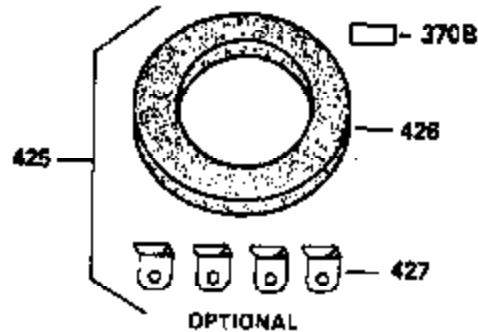

VIEW 3 OF 4

Ref #	Part Number	Qty	Description
46	650908	1	Connecting Rod Bolt
64	30063	1	Screw, Torx T-30, 1/4-20 x 1/2"
210	27793	1	Conduit Clip
211	28942	1	Screw, 10-32 x 3/8"
251A	650825	2	Nut & Lock Washer, 1/4-20
314	650873	2	Screw, 1/4-20 x 3/4"
315	611097	1	Alternator Coil (7 Amp)(Incl. 322,322 A & 323)
319	650735	2	Screw, 10-24 x 3/8"
320	611098A	1	Regulator
322	610921	1	Connector Body
322A	610824	1	Connector Body
323	610922	1	Terminal

VIEW 4 OF 4
STANDARD POINT IGNITION

**MUFFLER (QUIET)
 (OPTIONAL)**

OPTIONAL SPARK ARRESTOR

**DEBRIS SCREEN KIT
 (OPTIONAL)**

Ref #	Part Number	Qty	Description
16	32651	1	Governor Lever
19A	35203	1	Control Spring
19A	34043	1	Extension Spring
46	650908	1	Connecting Rod Bolt
64	30063	1	Screw, Torx T-30, 1/4-20 x 1/2"
92	650880	1	Lock Washer
93	650881	1	Flywheel Nut
103	650814	2	Screw, Torx T-15, 10-24 x 1"
186	33860	1	Governor Link
200	35201	1	Control Bracket
202	33802	2	Compression Spring
205	650777	2	Screw, 6-32 x 21/32"
209	30200	2	Screw, 10-24 x 9/16"
210	27793	1	Conduit Clip
211	28942	1	Screw, 10-32 x 3/8"
212	35550	1	Bushing
216	35202A	1	R.P.M. Adj. Lever (Incl. 19A, 212, 22 2 & 239)
222	30312	1	Screw, 10-32 x 1/2"
251A	650825	2	Nut & Lock Washer, 1/4-20
260	36292	1	Blower Housing
261	650788	2	Screw, 5/16-18 x 3/4"
262	29747B	2	Screw, Torx T-40, 5/16-24 x 21/32"
263	35963	1	Trim Ring
285	35962	1	Cup & Screen
322A	610824	1	Connector Body
326	36210	1	Screen Plug
347	650949	3	Screw, 10-32 x 9/16"
370B	35274	1	Instruction Decal