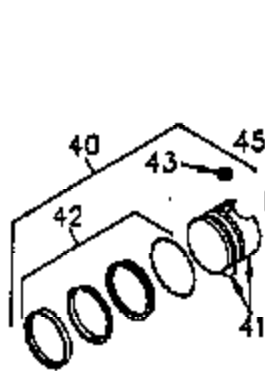

VIEW 2 OF 4

CONTINUED FROM PAGE 2

Ref #	Part Number	Qty	Description
30	35415A	1	Crankshaft
40	34552	1	Piston, Pin & Ring Set (Std.)
40	34553	1	Piston, Pin & Ring Set (.010" OS)
40	34554	1	Piston, Pin & Ring Set (.020" OS)
41	34329A	1	Piston & Pin Ass'y. (Std.) (Incl. 43)
41	34330A	1	Piston & Pin Ass'y. (.010" OS) (Incl. 43)
41	34331A	1	Piston & Pin Ass'y. (.020" OS) (Incl. 43)
42	34332	1	Ring Set (Std.)
42	34333	1	Ring Set (.010" OS)
42	34334	1	Ring Set (.020" OS)
43	27888	2	Piston Pin Retaining Ring
45	35373A	1	Connecting Rod Ass'y. (Incl. 46 & 47)
46	650908	1	Connecting Rod Bolt
47	650882	1	Connecting Rod Bolt
48	34034	2	Valve Lifter
50	35381	1	Camshaft (MCR)
52	31356	1	Oil Pump Ass'y.
64	30063	1	Screw, Torx T-30, 1/4-20 x 1/2"
69	35262	1	* Mounting Flange Gasket
70	35382A	1	Mounting Flange (Incl. 72,75,80 & 81)
72	31927	1	Oil Drain Plug
75	35319	1	Oil Seal
80	30668	1	Governor Shaft
81	30590A	2	Washer
82	35378	1	Governor Gear Ass'y. (Incl. 81)
83	30588A	1	Governor Spool
84	29193	2	Retaining Ring
86	650833	8	Screw, 1/4-20 x 1-3/16"
88	31707A	1	Spacer (Incl. 81)
89	32589	1	Flywheel Key
123	33261	1	Intake Pipe Brace
124	650738	3	Screw, 1/4-20 x 5/8"
178	29752	2	Nut & Lock Washer, 1/4-28
182	30088A	2	Screw, 1/4-28 x 1"
184	33263	1	* Carburetor To Intake Pipe Gasket
185	34926	1	Intake Pipe
223	650378	2	Screw, Torx T-30, 5/16-18 x 1-1/8"
224	27915A	1	* Intake Pipe Gasket
238	650834	2	Screw, 10-32 x 1-17/32"
239	33629	1	* Air Cleaner Gasket
240	35538B	1	Air Cleaner Body (Incl. 239)
245	35403	1	Air Cleaner Filter (Incl. 251A)
245A	35404	1	Air Cleaner Filter
250	35961	1	Air Cleaner Cover
251	650886	2	Wing Nut, 1/4-20
251A	650825	2	Nut & Lock Washer, 1/4-20
290	29774	1	Fuel Line
292	26460	3	Fuel Line Clamp
305	35574	1	Oil Fill Tube
307	35499	1	"O" Ring
308	35437	1	Fill Tube Clip
310	35576	1	Dipstick
322A	610824	1	Connector Body
380	632600	1	Carburetor (Incl. 184)