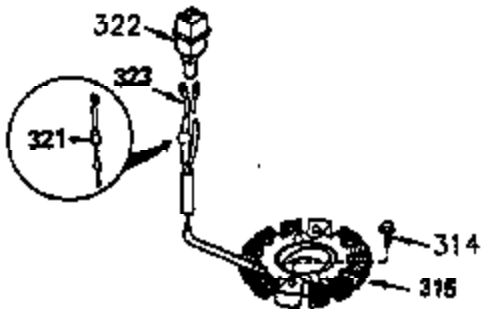

VIEW 3 OF 4

Ref #	Part Number	Qty	Description
46	650908	1	Connecting Rod Bolt
64	30063	1	Screw, Torx T-30, 1/4-20 x 1/2"
210	27793	1	Conduit Clip
211	28942	1	Screw, 10-32 x 3/8"
251A	650825	2	Nut & Lock Washer, 1/4-20
314	650873	2	Screw, 1/4-20 x 3/4"
315	611097	1	Alternator Coil (7 Amp)(Incl. 322,322 A & 323)
319	650735	2	Screw, 10-24 x 3/8"
320	611098A	1	Regulator
322	610921	1	Connector Body
322A	610824	1	Connector Body
323	610922	1	Terminal