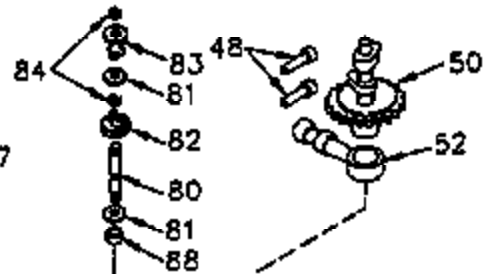

VIEW 2 OF 4

CONTINUED FROM PAGE 2

Ref #	Part Number	Qty	Description
30	35415A	1	Crankshaft
40	34552	1	Piston, Pin & Ring Set (Std.)
40	34553	1	Piston, Pin & Ring Set (.010" OS)
40	34554	1	Piston, Pin & Ring Set (.020" OS)
41	34329A	1	Piston & Pin Ass'y. (Std.) (Incl. 43)
41	34330A	1	Piston & Pin Ass'y. (.010" OS) (Incl. 43)
41	34331A	1	Piston & Pin Ass'y. (.020" OS) (Incl. 43)
42	34332	1	Ring Set (Std.)
42	34333	1	Ring Set (.010" OS)
42	34334	1	Ring Set (.020" OS)
43	27888	2	Piston Pin Retaining Ring
45	35373A	1	Connecting Rod Ass'y. (Incl. 46 & 47)
46	650908	1	Connecting Rod Bolt
47	650882	1	Connecting Rod Bolt
48	34034	2	Valve Lifter
50	35381	1	Camshaft (MCR)
52	31356	1	Oil Pump Ass'y.
64	30063	1	Screw, Torx T-30, 1/4-20 x 1/2"
69	35262	1	* Mounting Flange Gasket
70	35382A	1	Mounting Flange (Incl. 72,75,80 & 81)
72	31927	1	Oil Drain Plug
75	35319	1	Oil Seal
80	30668	1	Governor Shaft
81	30590A	2	Washer
82	35378	1	Governor Gear Ass'y. (Incl. 81)
83	30588A	1	Governor Spool
84	29193	2	Retaining Ring
86	650833	8	Screw, 1/4-20 x 1-3/16"
88	31707A	1	Spacer (Incl. 81)
89	32589	1	Flywheel Key
123	33261	1	Intake Pipe Brace
124	650738	3	Screw, 1/4-20 x 5/8"
178	29752	2	Nut & Lock Washer, 1/4-28
182	30088A	2	Screw, 1/4-28 x 1"
184	33263	1	* Carburetor To Intake Pipe Gasket
185	34926	1	Intake Pipe
223	650378	2	Screw, Torx T-30, 5/16-18 x 1-1/8"
224	27915A	1	* Intake Pipe Gasket
238	650834	2	Screw, 10-32 x 1-17/32"
239	33629	1	* Air Cleaner Gasket
240	35538B	1	Air Cleaner Body (Incl. 239)
245	35403	1	Air Cleaner Filter (Incl. 251A)
245A	35404	1	Air Cleaner Filter
250	35961	1	Air Cleaner Cover
251	650886	2	Wing Nut, 1/4-20
251A	650825	2	Nut & Lock Washer, 1/4-20
290	29774	1	Fuel Line
292	26460	3	Fuel Line Clamp
305	35574	1	Oil Fill Tube
307	35499	1	"O" Ring
308	35437	1	Fill Tube Clip
310	35576	1	Dipstick
322A	610824	1	Connector Body
380	632600	1	Carburetor (Incl. 184)