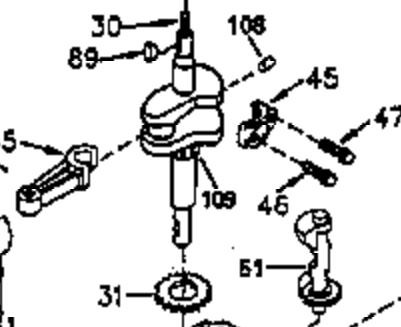

VIEW 2 OF 4

CONTINUED FROM PAGE 2

Ref #	Part Number	Qty	Description
30	35415A	1	Crankshaft
40	34552	1	Piston, Pin & Ring Set (Std.)
40	34553	1	Piston, Pin & Ring Set (.010" OS)
40	34554	1	Piston, Pin & Ring Set (.020" OS)
41	34329A	1	Piston & Pin Ass'y. (Std.) (Incl. 43)
41	34330A	1	Piston & Pin Ass'y. (.010" OS) (Incl. 43)
41	34331A	1	Piston & Pin Ass'y. (.020" OS) (Incl. 43)
42	34332	1	Ring Set (Std.)
42	34333	1	Ring Set (.010" OS)
42	34334	1	Ring Set (.020" OS)
43	27888	2	Piston Pin Retaining Ring
45	35373A	1	Connecting Rod Ass'y. (Incl. 46 & 47)
46	650908	1	Connecting Rod Bolt
47	650882	1	Connecting Rod Bolt
48	34034	2	Valve Lifter
50	35381	1	Camshaft (MCR)
52	31356	1	Oil Pump Ass'y.
64	30063	1	Screw, Torx T-30, 1/4-20 x 1/2"
69	35262	1	* Mounting Flange Gasket
70	35382A	1	Mounting Flange (Incl. 72,75,80 & 81)
72	31927	1	Oil Drain Plug
75	35319	1	Oil Seal
80	30668	1	Governor Shaft
81	30590A	2	Washer
82	35378	1	Governor Gear Ass'y. (Incl. 81)
83	30588A	1	Governor Spool
84	29193	2	Retaining Ring
86	650833	8	Screw, 1/4-20 x 1-3/16"
88	31707A	1	Spacer (Incl. 81)
89	32589	1	Flywheel Key
123	33261	1	Intake Pipe Brace
124	650738	3	Screw, 1/4-20 x 5/8"
178	29752	2	Nut & Lock Washer, 1/4-28
182	30088A	2	Screw, 1/4-28 x 1"
184	33263	1	* Carburetor To Intake Pipe Gasket
185	34926	1	Intake Pipe
223	650378	2	Screw, Torx T-30, 5/16-18 x 1-1/8"
224	27915A	1	* Intake Pipe Gasket
238	650834	2	Screw, 10-32 x 1-17/32"
239	33629	1	* Air Cleaner Gasket
240	35538B	1	Air Cleaner Body (Incl. 239)
245	35403	1	Air Cleaner Filter (Incl. 251A)
245A	35404	1	Air Cleaner Filter
250	35961	1	Air Cleaner Cover
251	650886	2	Wing Nut, 1/4-20
251A	650825	2	Nut & Lock Washer, 1/4-20
290	29774	1	Fuel Line
292	26460	3	Fuel Line Clamp
305	35574	1	Oil Fill Tube
307	35499	1	"O" Ring
308	35437	1	Fill Tube Clip
310	35576	1	Dipstick
322A	610824	1	Connector Body
380	632600	1	Carburetor (Incl. 184)