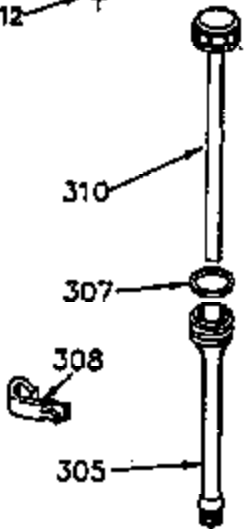

VIEW 2 OF 4

CONTINUED FROM PAGE 2

Ref #	Part Number	Qty	Description
30	35415A	1	Crankshaft
40	34552	1	Piston, Pin & Ring Set (Std.)
40	34553	1	Piston, Pin & Ring Set (.010" OS)
40	34554	1	Piston, Pin & Ring Set (.020" OS)
41	34329A	1	Piston & Pin Ass'y. (Std.) (Incl. 43)
41	34330A	1	Piston & Pin Ass'y. (.010" OS) (Incl. 43)
41	34331A	1	Piston & Pin Ass'y. (.020" OS) (Incl. 43)
42	34332	1	Ring Set (Std.)
42	34333	1	Ring Set (.010" OS)
42	34334	1	Ring Set (.020" OS)
43	27888	2	Piston Pin Retaining Ring
45	35373A	1	Connecting Rod Ass'y. (Incl. 46 & 47)
46	650908	1	Connecting Rod Bolt
47	650882	1	Connecting Rod Bolt
48	34034	2	Valve Lifter
50	35381	1	Camshaft (MCR)
52	31356	1	Oil Pump Ass'y.
64	30063	1	Screw, Torx T-30, 1/4-20 x 1/2"
69	35262	1	* Mounting Flange Gasket
70	35382A	1	Mounting Flange (Incl. 72,75,80 & 81)
72	31927	1	Oil Drain Plug
75	35319	1	Oil Seal
80	30668	1	Governor Shaft
81	30590A	2	Washer
82	35378	1	Governor Gear Ass'y. (Incl. 81)
83	30588A	1	Governor Spool
84	29193	2	Retaining Ring
86	650833	8	Screw, 1/4-20 x 1-3/16"
88	31707A	1	Spacer (Incl. 81)
89	32589	1	Flywheel Key
123	33261	1	Intake Pipe Brace
124	650738	3	Screw, 1/4-20 x 5/8"
178	29752	2	Nut & Lock Washer, 1/4-28
182	30088A	2	Screw, 1/4-28 x 1"
184	33263	1	* Carburetor To Intake Pipe Gasket
185	34926	1	Intake Pipe
223	650378	2	Screw, Torx T-30, 5/16-18 x 1-1/8"
224	27915A	1	* Intake Pipe Gasket
238	650834	2	Screw, 10-32 x 1-17/32"
239	33629	1	* Air Cleaner Gasket
240	35538B	1	Air Cleaner Body (Incl. 239)
245	35403	1	Air Cleaner Filter (Incl. 251A)
245A	35404	1	Air Cleaner Filter
250	35961	1	Air Cleaner Cover
251	650886	2	Wing Nut, 1/4-20
251A	650825	2	Nut & Lock Washer, 1/4-20
290	29774	1	Fuel Line
292	26460	3	Fuel Line Clamp
305	35574	1	Oil Fill Tube
307	35499	1	"O" Ring
308	35437	1	Fill Tube Clip
310	35576	1	Dipstick
322A	610824	1	Connector Body
380	632600	1	Carburetor (Incl. 184)