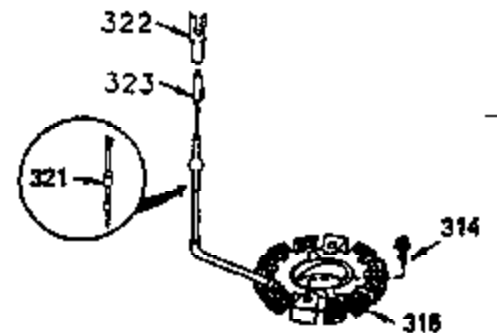

VIEW 3 OF 4

Ref #	Part Number	Qty	Description
46	650908	1	Connecting Rod Bolt
64	30063	1	Screw, Torx T-30, 1/4-20 x 1/2"
210	27793	1	Conduit Clip
211	28942	1	Screw, 10-32 x 3/8"
251A	650825	2	Nut & Lock Washer, 1/4-20
314	650873	2	Screw, 1/4-20 x 3/4"
315	611097	1	Alternator Coil (7 Amp)(Incl. 322,322 A & 323)
319	650735	2	Screw, 10-24 x 3/8"
320	611098A	1	Regulator
322	610921	1	Connector Body
322A	610824	1	Connector Body
323	610922	1	Terminal