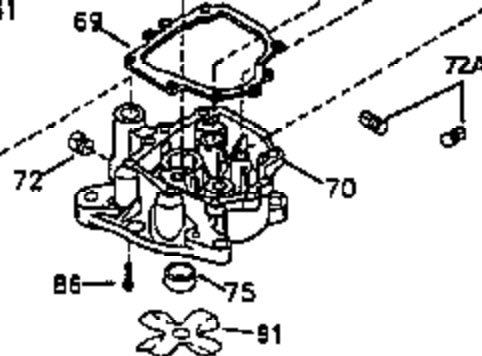

VIEW 2 OF 4

CONTINUED FROM PAGE 2

Ref #	Part Number	Qty	Description
30	35415A	1	Crankshaft
40	34552	1	Piston, Pin & Ring Set (Std.)
40	34553	1	Piston, Pin & Ring Set (.010" OS)
40	34554	1	Piston, Pin & Ring Set (.020" OS)
41	34329A	1	Piston & Pin Ass'y. (Std.) (Incl. 43)
41	34330A	1	Piston & Pin Ass'y. (.010" OS) (Incl. 43)
41	34331A	1	Piston & Pin Ass'y. (.020" OS) (Incl. 43)
42	34332	1	Ring Set (Std.)
42	34333	1	Ring Set (.010" OS)
42	34334	1	Ring Set (.020" OS)
43	27888	2	Piston Pin Retaining Ring
45	35373A	1	Connecting Rod Ass'y. (Incl. 46 & 47)
46	650908	1	Connecting Rod Bolt
47	650882	1	Connecting Rod Bolt
48	34034	2	Valve Lifter
50	35381	1	Camshaft (MCR)
52	31356	1	Oil Pump Ass'y.
64	30063	1	Screw, Torx T-30, 1/4-20 x 1/2"
69	35262	1	* Mounting Flange Gasket
70	35382A	1	Mounting Flange (Incl. 72,75,80 & 81)
72	31927	1	Oil Drain Plug
75	35319	1	Oil Seal
80	30668	1	Governor Shaft
81	30590A	2	Washer
82	35378	1	Governor Gear Ass'y. (Incl. 81)
83	30588A	1	Governor Spool
84	29193	2	Retaining Ring
86	650833	8	Screw, 1/4-20 x 1-3/16"
88	31707A	1	Spacer (Incl. 81)
89	32589	1	Flywheel Key
123	33261	1	Intake Pipe Brace
124	650738	3	Screw, 1/4-20 x 5/8"
178	29752	2	Nut & Lock Washer, 1/4-28
182	30088A	2	Screw, 1/4-28 x 1"
184	33263	1	* Carburetor To Intake Pipe Gasket
185	34926	1	Intake Pipe
223	650378	2	Screw, Torx T-30, 5/16-18 x 1-1/8"
224	27915A	1	* Intake Pipe Gasket
238	650834	2	Screw, 10-32 x 1-17/32"
239	33629	1	* Air Cleaner Gasket
240	35538B	1	Air Cleaner Body (Incl. 239)
245	35403	1	Air Cleaner Filter (Incl. 251A)
245A	35404	1	Air Cleaner Filter
250	35961	1	Air Cleaner Cover
251	650886	2	Wing Nut, 1/4-20
251A	650825	2	Nut & Lock Washer, 1/4-20
290	29774	1	Fuel Line
292	26460	3	Fuel Line Clamp
305	35574	1	Oil Fill Tube
307	35499	1	"O" Ring
308	35437	1	Fill Tube Clip
310	35576	1	Dipstick
322A	610824	1	Connector Body
380	632600	1	Carburetor (Incl. 184)