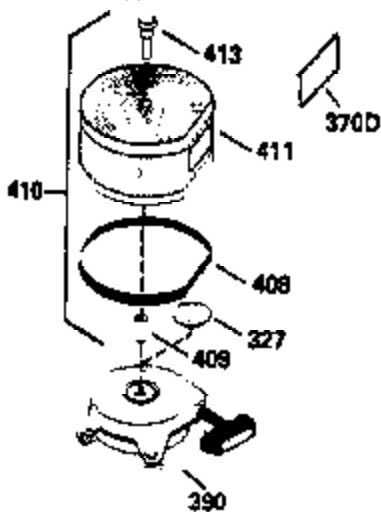

VIEW 3 OF 4

Ref #	Part Number	Qty	Description
46	650908	1	Connecting Rod Bolt
64	30063	1	Screw, Torx T-30, 1/4-20 x 1/2"
210	27793	1	Conduit Clip
211	28942	1	Screw, 10-32 x 3/8"
251A	650825	2	Nut & Lock Washer, 1/4-20
314	650873	2	Screw, 1/4-20 x 3/4"
315	611097	1	Alternator Coil (7 Amp)(Incl. 322,322 A & 323)
319	650735	2	Screw, 10-24 x 3/8"
320	611098A	1	Regulator
322	610921	1	Connector Body
322A	610824	1	Connector Body
323	610922	1	Terminal

VIEW 4 OF 4
STANDARD POINT IGNITION

**MUFFLER (QUIET)
 (OPTIONAL)**

OPTIONAL SPARK ARRESTOR

**DEBRIS SCREEN KIT
 (OPTIONAL)**

Ref #	Part Number	Qty	Description
16	32651	1	Governor Lever
19A	35203	1	Control Spring
19A	34043	1	Extension Spring
46	650908	1	Connecting Rod Bolt
64	30063	1	Screw, Torx T-30, 1/4-20 x 1/2"
92	650880	1	Lock Washer
93	650881	1	Flywheel Nut
103	650814	2	Screw, Torx T-15, 10-24 x 1"
186	33860	1	Governor Link
200	35201	1	Control Bracket
202	33802	2	Compression Spring
205	650777	2	Screw, 6-32 x 21/32"
209	30200	2	Screw, 10-24 x 9/16"
210	27793	1	Conduit Clip
211	28942	1	Screw, 10-32 x 3/8"
212	35550	1	Bushing
216	35202A	1	R.P.M. Adj. Lever (Incl. 19A, 212, 22 2 & 239)
222	30312	1	Screw, 10-32 x 1/2"
251A	650825	2	Nut & Lock Washer, 1/4-20
260	36292	1	Blower Housing
261	650788	2	Screw, 5/16-18 x 3/4"
262	29747B	2	Screw, Torx T-40, 5/16-24 x 21/32"
263	35963	1	Trim Ring
285	35962	1	Cup & Screen
322A	610824	1	Connector Body
326	36210	1	Screen Plug
347	650949	3	Screw, 10-32 x 9/16"
370B	35274	1	Instruction Decal