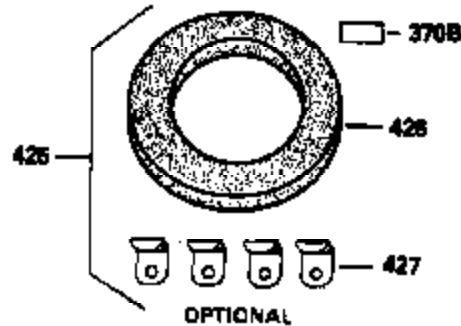

ILLUSTRATION SHOWS TYPICAL PARTS ONLY. ORDER BY PART NUMBER. PARTS NOT LISTED ARE SUPPLIED BY OEM.

VIEW 3 of 4

Ref #	Part Number	Qty	Description
28	30322	1	Lock Nut, 8-32
62	650760	1	Screw, 8-32 x 3/8"
63	28545	1	Grommet
64	30063	1	Screw, Torx T-30, 1/4-20 x 1/2"
68	33356	1	Ground Terminal
203	36208	1	Compression Spring
204	650960	1	Screw, 6-32 x 1-1/8"
210	27793	1	Conduit Clip
211	28942	1	Screw, 10-32 x 3/8"
238	650834	2	Screw, 10-32 x 1-17/32"
245A	35404	1	Air Cleaner Filter
277	650729	2	Screw, 5/16-18 x 3-3/16"

ILLUSTRATION SHOWS TYPICAL PARTS ONLY. ORDER BY PART NUMBER. PARTS NOT LISTED ARE SUPPLIED BY OEM.

STANDARD POINT IGNITION

VIEW 4 of 4

MUFFLER (QUIET)
 (OPTIONAL)

OPTIONAL SPARK
 ARRESTOR

DEBRIS SCREEN KIT
 (OPTIONAL)

Ref #	Part Number	Qty	Description
	16 32651	1	Governor Lever
	19A 35988	1	Extension Spring
	28 30322	1	Lock Nut, 8-32
	92 650880	1	Lock Washer
	93 650881	1	Flywheel Nut
	103 650814	2	Screw, Torx T-15, 10-24 x 1"
	186 33860	1	Governor Link
	200 35956	1	Control Bracket (Incl. 203 & 204)
	203 36208	1	Compression Spring
	204 650960	1	Screw, 6-32 x 1-1/8"
	209 650902	2	Screw, 10-32 x 7/16"
	210 27793	1	Conduit Clip
	211 28942	1	Screw, 10-32 x 3/8"
	238 650834	2	Screw, 10-32 x 1-17/32"
	245A 35404	1	Air Cleaner Filter
	260 33635C	1	Blower Housing
	261 650788	2	Screw, 5/16-18 x 3/4"
	262 29747B	2	Screw, Torx T-40, 5/16-24 x 21/32"
	277 650729	2	Screw, 5/16-18 x 3-3/16"
	286 35446	1	Starter Screen
	287 29752	4	Nut & Lockwasher, 1/4-28
	327 35392	1	Starter Plug
	370B 35274	1	Instruction Decal
	390 590671	1	Rewind Starter