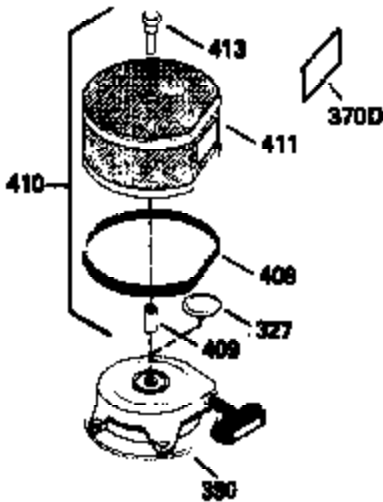

ILLUSTRATION SHOWS TYPICAL PARTS ONLY. ORDER BY PART NUMBER. PARTS NOT LISTED ARE SUPPLIED BY OEM.

VIEW 3 of 4

Ref #	Part Number	Qty	Description
28	30322	1	Lock Nut, 8-32
62	650760	1	Screw, 8-32 x 3/8"
63	28545	1	Grommet
64	30063	1	Screw, Torx T-30, 1/4-20 x 1/2"
68	33356	1	Ground Terminal
203	36208	1	Compression Spring
204	650960	1	Screw, 6-32 x 1-1/8"
210	27793	1	Conduit Clip
211	28942	1	Screw, 10-32 x 3/8"
238	650834	2	Screw, 10-32 x 1-17/32"
245A	35404	1	Air Cleaner Filter
277	650729	2	Screw, 5/16-18 x 3-3/16"

ILLUSTRATION SHOWS TYPICAL PARTS ONLY. ORDER BY PART NUMBER. PARTS NOT LISTED ARE SUPPLIED BY OEM.

STANDARD POINT IGNITION

VIEW 4 of 4

MUFFLER (QUIET)
 (OPTIONAL)

OPTIONAL SPARK
 ARRESTOR

DEBRIS SCREEN KIT
 (OPTIONAL)

Ref #	Part Number	Qty	Description
	16 32651	1	Governor Lever
	19A 35988	1	Extension Spring
	28 30322	1	Lock Nut, 8-32
	92 650880	1	Lock Washer
	93 650881	1	Flywheel Nut
	103 650814	2	Screw, Torx T-15, 10-24 x 1"
	186 33860	1	Governor Link
	200 35956	1	Control Bracket (Incl. 203 & 204)
	203 36208	1	Compression Spring
	204 650960	1	Screw, 6-32 x 1-1/8"
	209 650902	2	Screw, 10-32 x 7/16"
	210 27793	1	Conduit Clip
	211 28942	1	Screw, 10-32 x 3/8"
	238 650834	2	Screw, 10-32 x 1-17/32"
	245A 35404	1	Air Cleaner Filter
	260 33635C	1	Blower Housing
	261 650788	2	Screw, 5/16-18 x 3/4"
	262 29747B	2	Screw, Torx T-40, 5/16-24 x 21/32"
	277 650729	2	Screw, 5/16-18 x 3-3/16"
	286 35446	1	Starter Screen
	287 29752	4	Nut & Lockwasher, 1/4-28
	327 35392	1	Starter Plug
	370B 35274	1	Instruction Decal
	390 590671	1	Rewind Starter