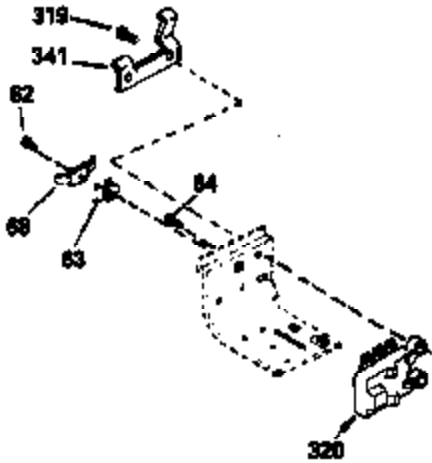

ILLUSTRATION SHOWS TYPICAL PARTS ONLY. ORDER BY PART NUMBER. PARTS NOT LISTED ARE SUPPLIED BY OEM.

VIEW 3 of 4

Ref #	Part Number	Qty	Description
28	30322	1	Lock Nut, 8-32
62	650760	1	Screw, 8-32 x 3/8"
63	28545	1	Grommet
64	30063	1	Screw, Torx T-30, 1/4-20 x 1/2"
68	33356	1	Ground Terminal
203	36208	1	Compression Spring
204	650960	1	Screw, 6-32 x 1-1/8"
210	27793	1	Conduit Clip
211	28942	1	Screw, 10-32 x 3/8"
238	650834	2	Screw, 10-32 x 1-17/32"
245A	35404	1	Air Cleaner Filter
277	650729	2	Screw, 5/16-18 x 3-3/16"