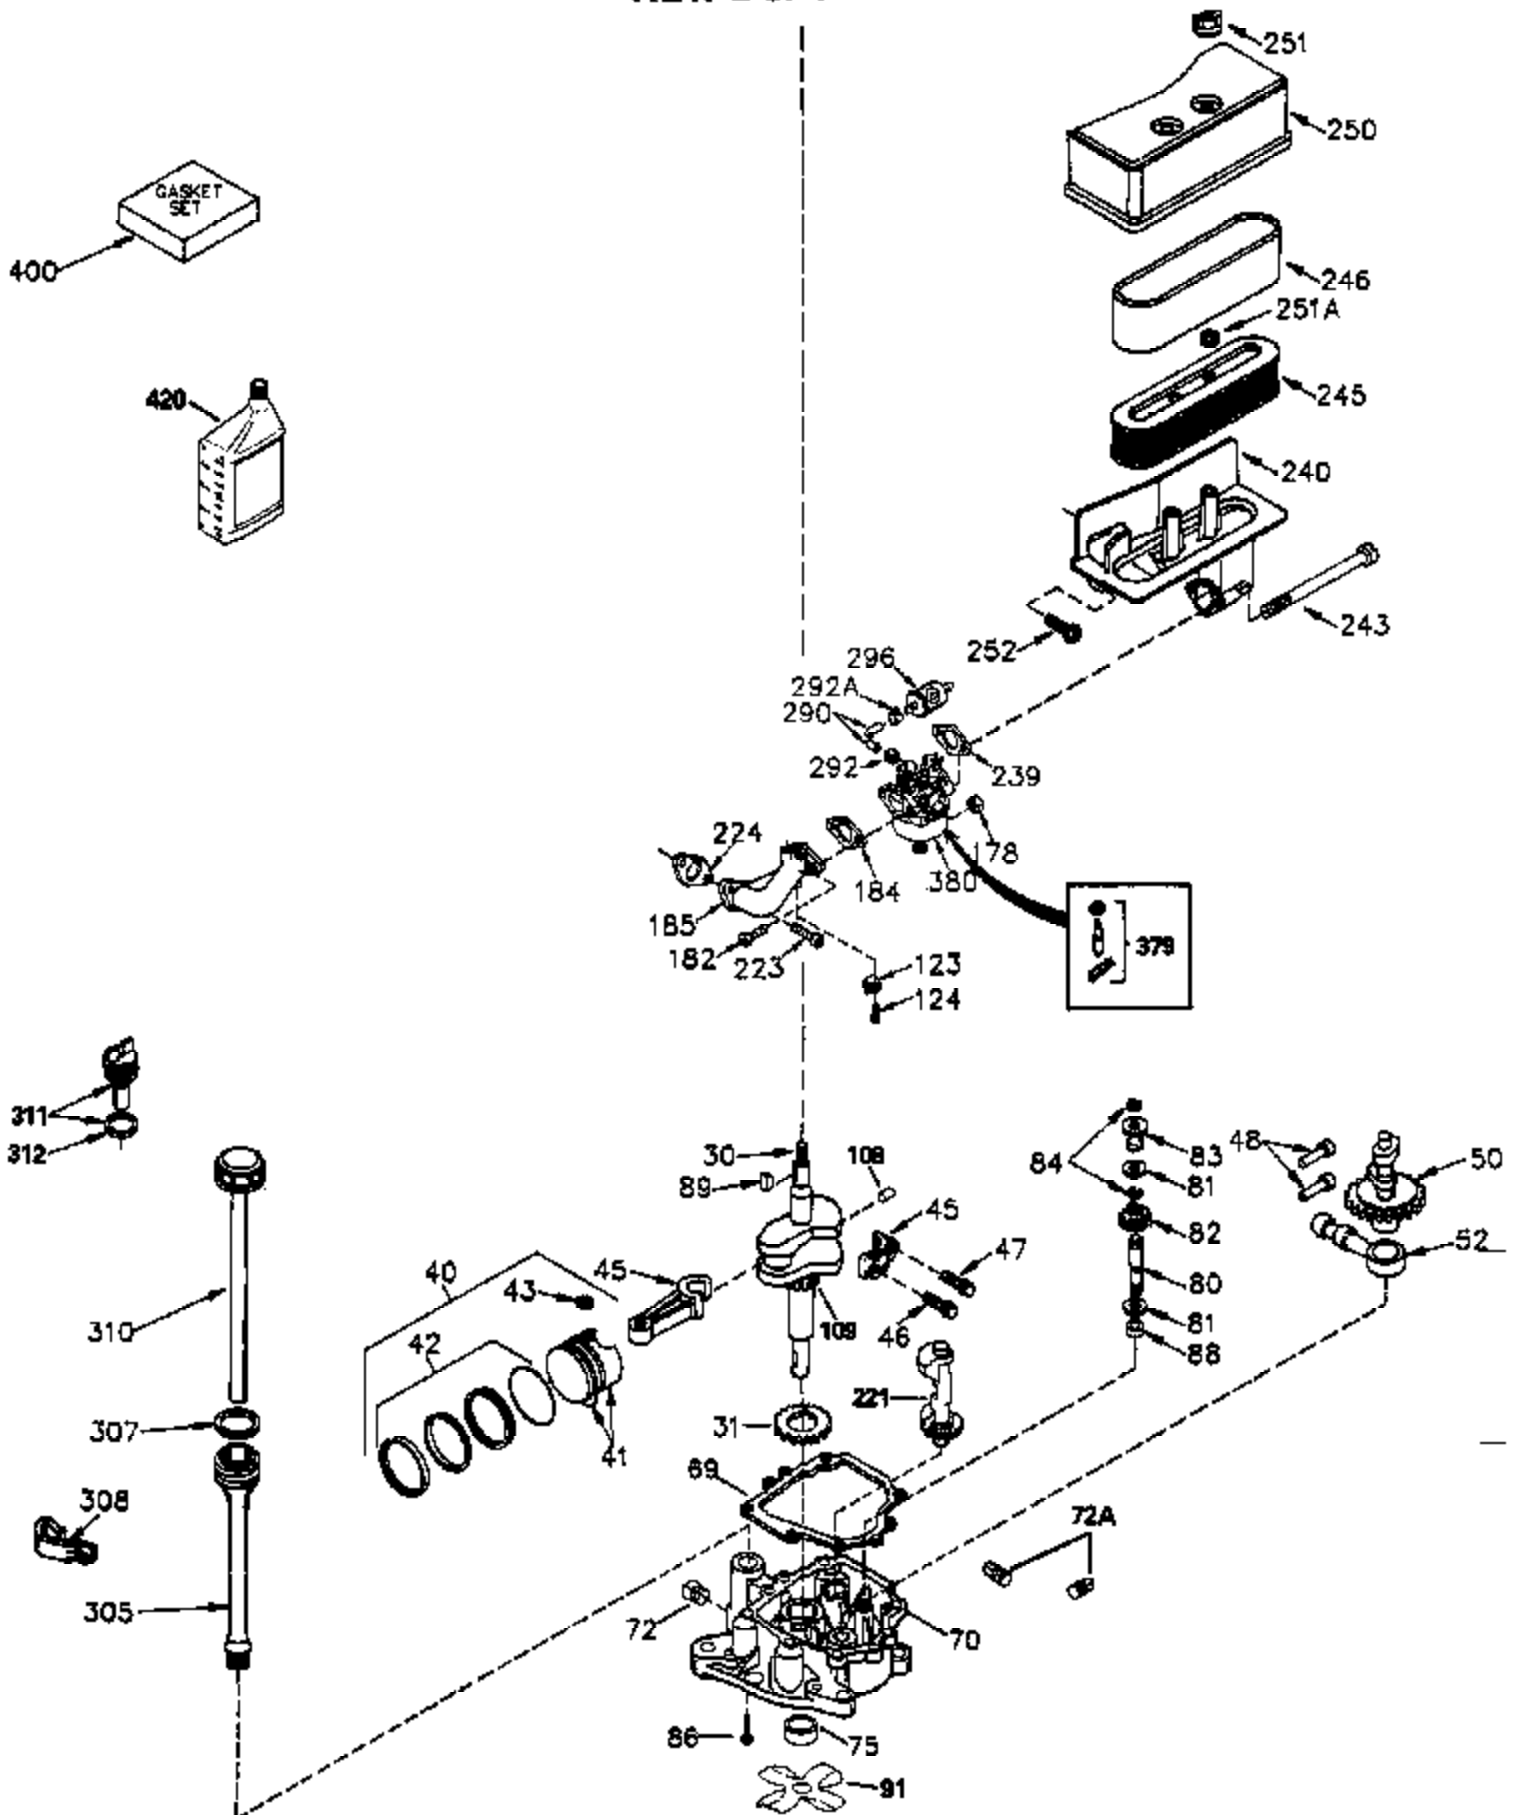

ILLUSTRATION SHOWS TYPICAL PARTS ONLY. ORDER BY PART NUMBER. PARTS NOT LISTED ARE SUPPLIED BY OEM.

VIEW 2 of 4

Ref #	Part Number	Qty	Description
28	30322	1	Lock Nut, 8-32
30	35380A	1	Crankshaft
40	34552	1	Piston, Pin & Ring Set (Std.)
40	34553	1	Piston, Pin & Ring Set (.010" OS)
40	34554	1	Piston, Pin & Ring Set (.020" OS)
41	34329A	1	Piston & Pin Ass'y. (Std.) (Incl. 43)
41	34330A	1	Piston & Pin Ass'y. (.010" OS) (Incl. 43)
41	34331A	1	Piston & Pin Ass'y. (.020" OS) (Incl. 43)
42	34332	1	Ring Set (Std.)
42	34333	1	Ring Set (.010" OS)
42	34334	1	Ring Set (.020" OS)
43	27888	2	Piston Pin Retaining Ring
45	35373A	1	Connecting Rod Ass'y. (Incl. 46 & 47)
46	650908	1	Connecting Rod Bolt
47	650882	1	Connecting Rod Bolt
48	34034	2	Valve Lifter
50	35381	1	Camshaft (MCR)
52	31356	1	Oil Pump Ass'y.
69	35262	1	* Mounting Flange Gasket
70	35382A	1	Mounting Flange (Incl. 72,75,80 & 81)
72	31927	1	Oil Drain Plug
75	35319	1	Oil Seal
80	30668	1	Governor Shaft
81	30590A	2	Washer
82	35378	1	Governor Gear Ass'y. (Incl. 81)
83	30588A	1	Governor Spool
84	29193	2	Retaining Ring
86	650833	8	Screw, 1/4-20 x 1-3/16"
88	31707A	1	Spacer (Incl. 81)
89	32589	1	Flywheel Key
123	33261	1	Intake Pipe Brace
124	650738	3	Screw, 1/4-20 x 5/8"
178	29752	2	Nut & Lock Washer, 1/4-28
182	30088A	2	Screw, 1/4-28 x 1"
184	33263	1	* Carburetor To Intake Pipe Gasket
185	34926	1	Intake Pipe
203	36208	1	Compression Spring
204	650960	1	Screw, 6-32 x 1-1/8"
223	650378	2	Screw, Torx T-30, 5/16-18 x 1-1/8"
224	27915A	1	* Intake Pipe Gasket
238	650834	2	Screw, 10-32 x 1-17/32"
239	33629	1	* Air Cleaner Gasket
240	35538B	1	Air Cleaner Body (Incl. 239)
245	35403	1	Air Cleaner Filter (Incl. 251A)
245A	35404	1	Air Cleaner Filter
250	35961	1	Air Cleaner Cover
251A	650825	2	Nut & Lock Washer, 1/4-20
251	650886	2	Wing Nut, 1/4-20
290	30705	1	Fuel Line
292	26460	2	Fuel Line Clamp
305	35574	1	Oil Fill Tube
307	35499	1	"O" Ring
308	35437	1	Fill Tube Clip
310	35576	1	Dipstick
380	632677	1	Carburetor (Incl. 184)