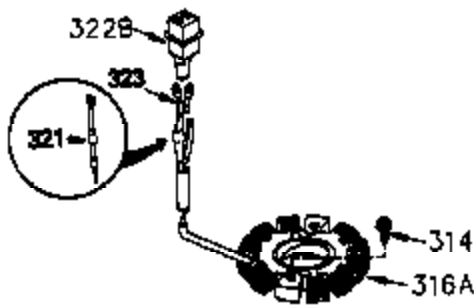

ILLUSTRATION SHOWS TYPICAL PARTS ONLY. ORDER BY PART NUMBER. PARTS NOT LISTED ARE SUPPLIED BY OEM.

VIEW 3 of 4

Ref #	Part Number	Qty	Description
28	30322	1	Lock Nut, 8-32
62	650760	1	Screw, 8-32 x 3/8"
63	28545	1	Grommet
64	30063	1	Screw, Torx T-30, 1/4-20 x 1/2"
68	33356	1	Ground Terminal
203	36208	1	Compression Spring
204	650960	1	Screw, 6-32 x 1-1/8"
210	27793	1	Conduit Clip
211	28942	1	Screw, 10-32 x 3/8"
238	650834	2	Screw, 10-32 x 1-17/32"
245A	35404	1	Air Cleaner Filter
277	650729	2	Screw, 5/16-18 x 3-3/16"