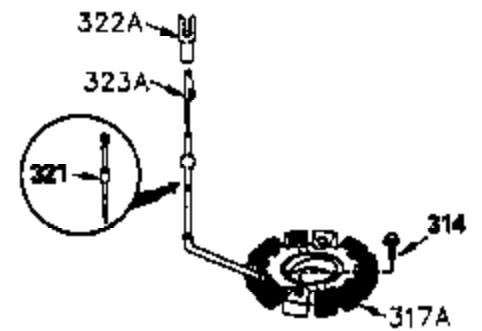

ILLUSTRATION SHOWS TYPICAL PARTS ONLY. ORDER BY PART NUMBER. PARTS NOT LISTED ARE SUPPLIED BY OEM.

VIEW 3 of 4

Ref #	Part Number	Qty	Description
28	30322	1	Lock Nut, 8-32
62	650760	1	Screw, 8-32 x 3/8"
63	28545	1	Grommet
64	30063	1	Screw, Torx T-30, 1/4-20 x 1/2"
68	33356	1	Ground Terminal
203	36208	1	Compression Spring
204	650960	1	Screw, 6-32 x 1-1/8"
210	27793	1	Conduit Clip
211	28942	1	Screw, 10-32 x 3/8"
238	650834	2	Screw, 10-32 x 1-17/32"
245A	35404	1	Air Cleaner Filter
277	650729	2	Screw, 5/16-18 x 3-3/16"