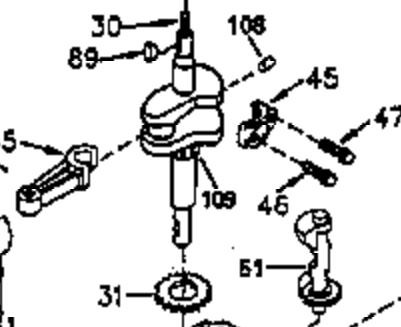

VIEW 2 OF 4

CONTINUED FROM PAGE 2

Ref #	Part Number	Qty	Description
30	35802A	1	Crankshaft
31	35327	1	Counterbalance Gear
40	34552	1	Piston, Pin & Ring Set (Std.)
40	34553	1	Piston, Pin & Ring Set (.010" OS)
40	34554	1	Piston, Pin & Ring Set (.020" OS)
41	34329A	1	Piston & Pin Ass'y. (Std.) (Incl. 43)
41	34330A	1	Piston & Pin Ass'y. (.010" OS) (Incl. 43)
41	34331A	1	Piston & Pin Ass'y. (.020" OS) (Incl. 43)
42	34332	1	Ring Set (Std.)
42	34333	1	Ring Set (.010" OS)
42	34334	1	Ring Set (.020" OS)
43	27888	2	Piston Pin Retaining Ring
45	35373A	1	Connecting Rod Ass'y. (Incl. 46 & 47)
46	650908	1	Connecting Rod Bolt
47	650882	1	Connecting Rod Bolt
48	34034	2	Valve Lifter
50	35381	1	Camshaft (MCR)
51	35747A	1	Counterbalance Weight
52	31356	1	Oil Pump Ass'y.
64	30063	1	Screw, Torx T-30, 1/4-20 x 1/2"
69	35317	1	* Mounting Flange Gasket
70	35711A	1	Mounting Flange (Incl. 72,75,80 & 81)
72	31927	1	Oil Drain Plug
75	35319	1	Oil Seal
80	35783	1	Governor Shaft
81	30590A	2	Washer
82	35378	1	Governor Gear Ass'y. (Incl. 81)
83	30588A	1	Governor Spool
84	29193	2	Retaining Ring
86	650833	7	Screw, 1/4-20 x 1-3/16"
88	31707A	1	Spacer (Incl. 81)
89	32589	1	Flywheel Key
123	33261	1	Intake Pipe Brace
124	650738	2	Screw, 1/4-20 x 5/8"
178	29752	2	Nut & Lock Washer, 1/4-28
182	30088A	2	Screw, 1/4-28 x 1"
184	33263	1	* Carburetor To Intake Pipe Gasket
185	34926	1	Intake Pipe
223	650378	2	Screw, Torx T-30, 5/16-18 x 1-1/8"
224	27915A	1	* Intake Pipe Gasket
238	650834	2	Screw, 10-32 x 1-17/32"
239	33629	1	* Air Cleaner Gasket
240	35538B	1	Air Cleaner Body (Incl. 239)
245A	35404	1	Air Cleaner Filter
245	35403	1	Air Cleaner Filter (Incl. 251A)
250	35961	1	Air Cleaner Cover
251A	650825	2	Nut & Lock Washer, 1/4-20
251	650886	2	Wing Nut, 1/4-20
290	30705	1	Fuel Line
292	26460	2	Fuel Line Clamp
295	35763A	1	Electric Starter Motor (12 Volt)
305	35574	1	Oil Fill Tube
307	35499	1	"O" Ring
308	35437	1	Fill Tube Clip
310	35576	1	Dipstick
380	632581	1	Carburetor (Incl. 184)