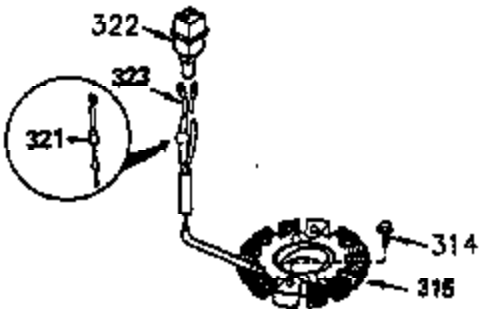

VIEW 3 OF 4

Ref #	Part Number	Qty	Description
46	650908	1	Connecting Rod Bolt
62	650760	1	Screw, 8-32 x 3/8"
63	28545	1	Grommet
64	30063	1	Screw, Torx T-30, 1/4-20 x 1/2"
68	33356	1	Ground Terminal
210	27793	1	Conduit Clip
211	28942	1	Screw, 10-32 x 3/8"
251A	650825	2	Nut & Lock Washer, 1/4-20
277	650729	2	Screw, 5/16-18 x 3-3/16"
295	35763A	1	Electric Starter Motor (12 Volt)
314	650873	2	Screw, 1/4-20 x 3/4"
315	611116	1	Alternator Coil (3 Amp)(Incl. 321,322 &323)
321	611161	1	Diode
322	611117	1	Connector Body
323	611118	1	Terminal