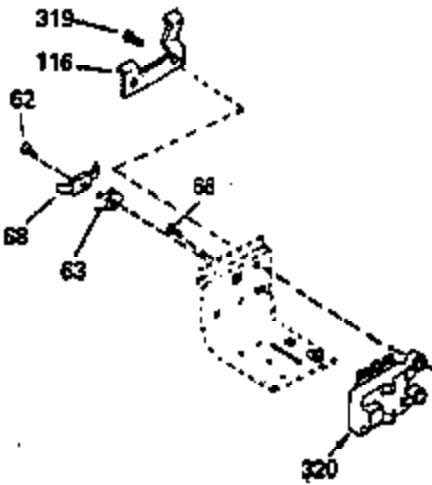

VIEW 3 OF 4

Ref #	Part Number	Qty	Description
46	650908	1	Connecting Rod Bolt
62	650760	1	Screw, 8-32 x 3/8"
63	28545	1	Grommet
64	30063	1	Screw, Torx T-30, 1/4-20 x 1/2"
68	33356	1	Ground Terminal
210	27793	1	Conduit Clip
211	28942	1	Screw, 10-32 x 3/8"
251A	650825	2	Nut & Lock Washer, 1/4-20
277	650729	2	Screw, 5/16-18 x 3-3/16"
295	35763A	1	Electric Starter Motor (12 Volt)
314	650873	2	Screw, 1/4-20 x 3/4"
315	611116	1	Alternator Coil (3 Amp)(Incl. 321,322 &323)
321	611161	1	Diode
322	611117	1	Connector Body
323	611118	1	Terminal