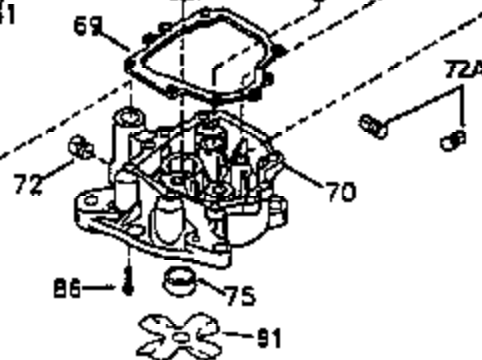

VIEW 2 OF 4

CONTINUED FROM PAGE 2

Ref #	Part Number	Qty	Description
30	35802A	1	Crankshaft
31	35327	1	Counterbalance Gear
40	34552	1	Piston, Pin & Ring Set (Std.)
40	34553	1	Piston, Pin & Ring Set (.010" OS)
40	34554	1	Piston, Pin & Ring Set (.020" OS)
41	34329A	1	Piston & Pin Ass'y. (Std.) (Incl. 43)
41	34330A	1	Piston & Pin Ass'y. (.010" OS) (Incl. 43)
41	34331A	1	Piston & Pin Ass'y. (.020" OS) (Incl. 43)
42	34332	1	Ring Set (Std.)
42	34333	1	Ring Set (.010" OS)
42	34334	1	Ring Set (.020" OS)
43	27888	2	Piston Pin Retaining Ring
45	35373A	1	Connecting Rod Ass'y. (Incl. 46 & 47)
46	650908	1	Connecting Rod Bolt
47	650882	1	Connecting Rod Bolt
48	34034	2	Valve Lifter
50	35381	1	Camshaft (MCR)
51	35747A	1	Counterbalance Weight
52	31356	1	Oil Pump Ass'y.
64	30063	1	Screw, Torx T-30, 1/4-20 x 1/2"
69	35317	1	* Mounting Flange Gasket
70	35711A	1	Mounting Flange (Incl. 72,75,80 & 81)
72	31927	1	Oil Drain Plug
75	35319	1	Oil Seal
80	35783	1	Governor Shaft
81	30590A	2	Washer
82	35378	1	Governor Gear Ass'y. (Incl. 81)
83	30588A	1	Governor Spool
84	29193	2	Retaining Ring
86	650833	7	Screw, 1/4-20 x 1-3/16"
88	31707A	1	Spacer (Incl. 81)
89	32589	1	Flywheel Key
123	33261	1	Intake Pipe Brace
124	650738	2	Screw, 1/4-20 x 5/8"
178	29752	2	Nut & Lock Washer, 1/4-28
182	30088A	2	Screw, 1/4-28 x 1"
184	33263	1	* Carburetor To Intake Pipe Gasket
185	34926	1	Intake Pipe
223	650378	2	Screw, Torx T-30, 5/16-18 x 1-1/8"
224	27915A	1	* Intake Pipe Gasket
238	650834	2	Screw, 10-32 x 1-17/32"
239	33629	1	* Air Cleaner Gasket
240	35538B	1	Air Cleaner Body (Incl. 239)
245A	35404	1	Air Cleaner Filter
245	35403	1	Air Cleaner Filter (Incl. 251A)
250	35961	1	Air Cleaner Cover
251A	650825	2	Nut & Lock Washer, 1/4-20
251	650886	2	Wing Nut, 1/4-20
290	30705	1	Fuel Line
292	26460	2	Fuel Line Clamp
295	35763A	1	Electric Starter Motor (12 Volt)
305	35574	1	Oil Fill Tube
307	35499	1	"O" Ring
308	35437	1	Fill Tube Clip
310	35576	1	Dipstick
380	632581	1	Carburetor (Incl. 184)