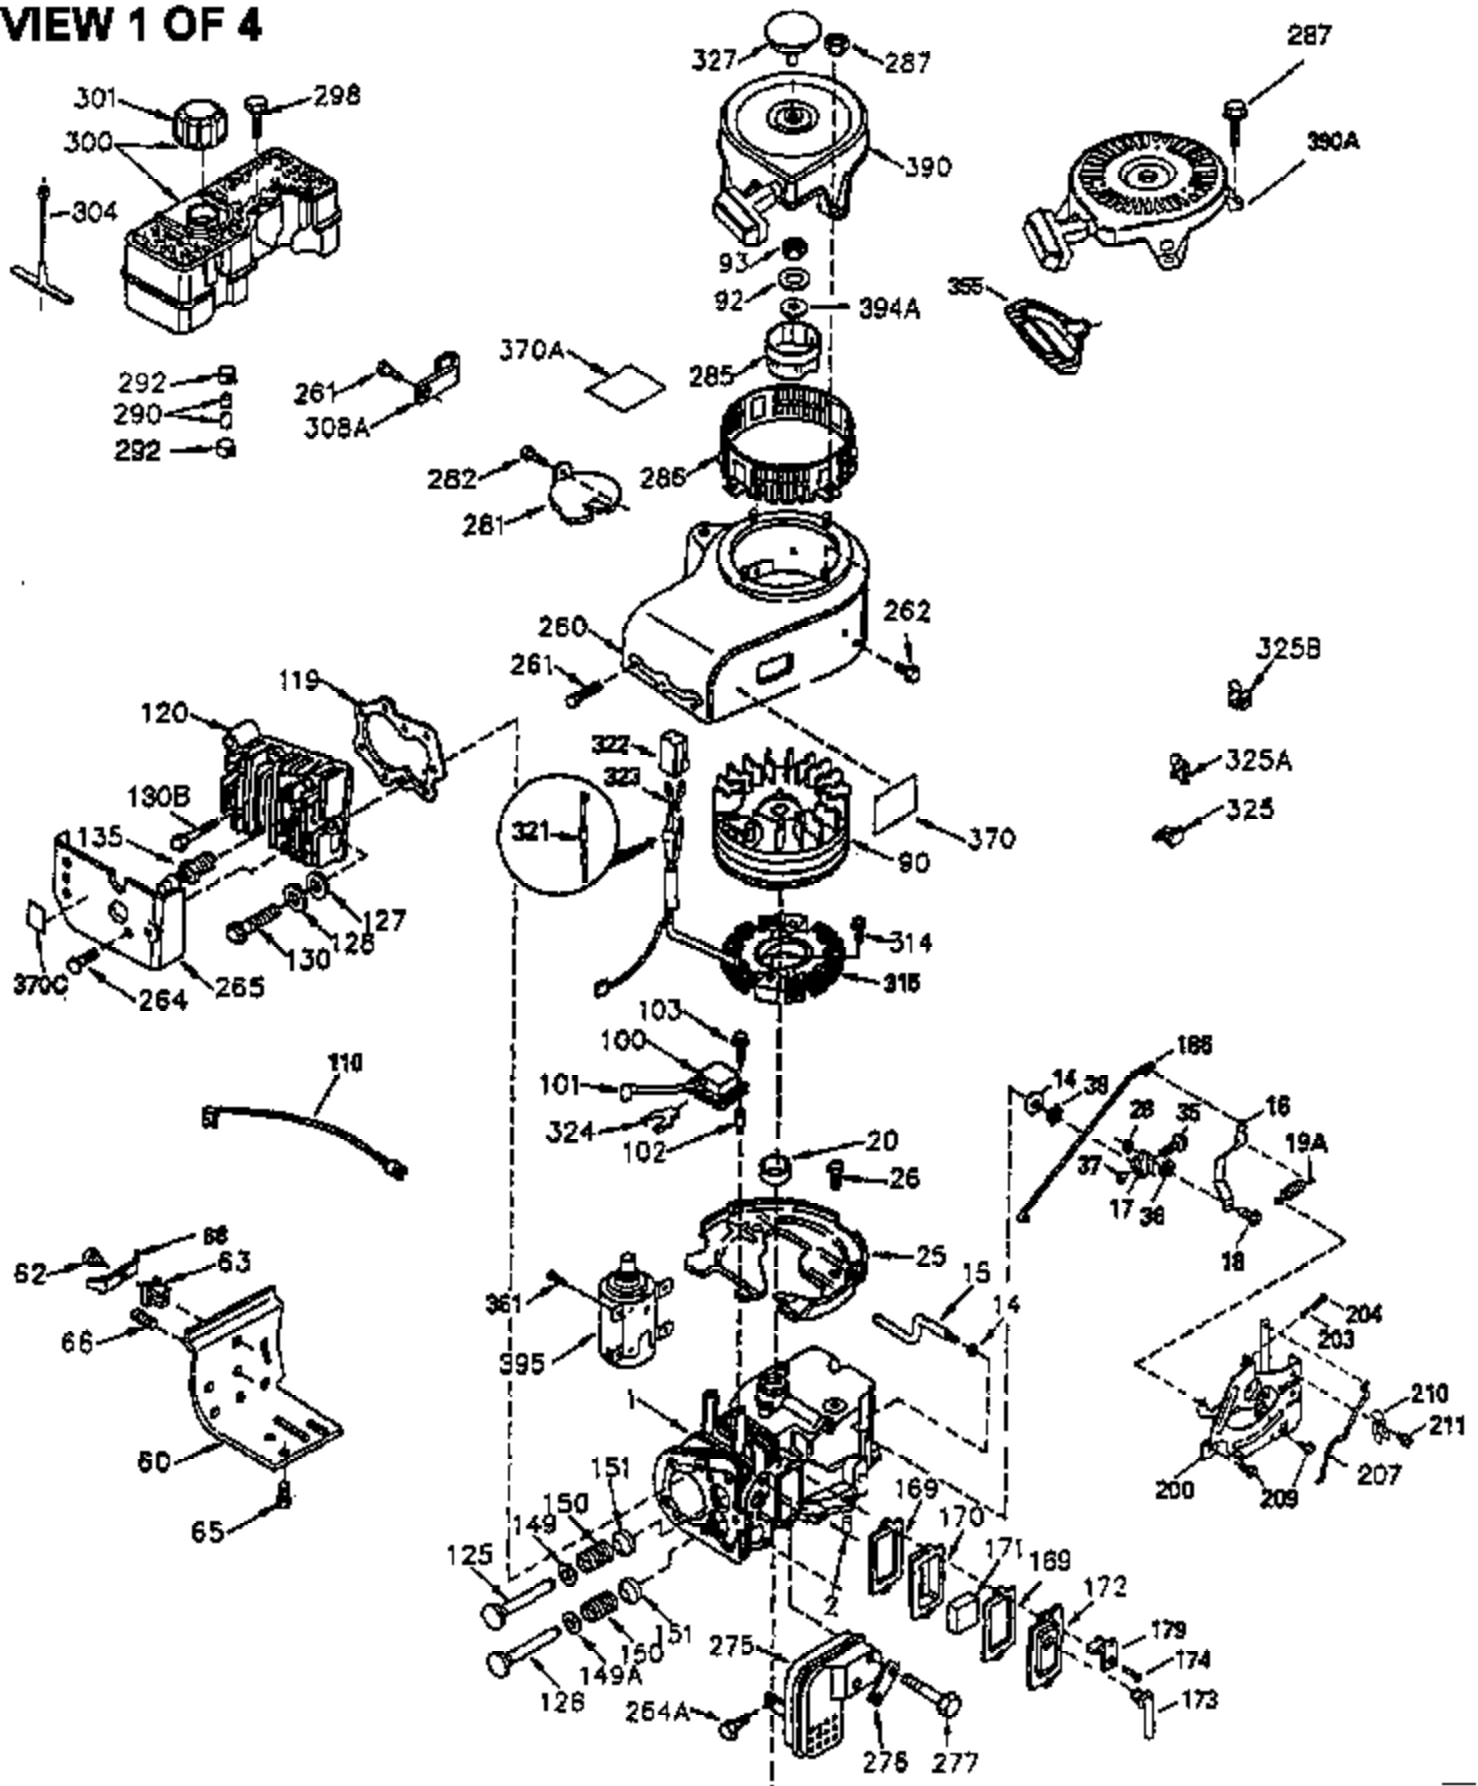

ILLUSTRATION SHOWS TYPICAL PARTS ONLY. ORDER BY PART NUMBER. PARTS NOT LISTED ARE SUPPLIED BY OEM.

VIEW 1 OF 4

CONTINUED ON PAGE 3

Ref #	Part Number	Qty	Description
	1 35745	1	Cylinder (Incl. 2 & 20)
	2 27652	2	Dowel Pin
	14 28277	2	Washer
	15 35082	1	Governor Rod
	16 32651	1	Governor Lever
	17 29916	1	Governor Lever Clamp
	18 650548	1	Screw, 8-32 x 5/16"
	19A 35988	1	Extension Spring
	20 35319	1	Oil Seal
	25 35326	1	Blower Housing Baffle
	26 650561	2	Screw, 1/4-20 x 5/8"
	28 30322	1	Lock Nut, 8-32
	35 29826	1	Screw, 10-32 x 3/4"
	36 29918	1	Lock Washer
	37 29216	1	Lock Nut, 10-32
	38 29642	1	Retaining Ring
	46 650908	1	Connecting Rod Bolt
	60 33273A	1	Blower Housing Extension
	62 650760	1	Screw, 8-32 x 3/8"
	63 28545	1	Grommet
	64 30063	1	Screw, Torx T-30, 1/4-20 x 1/2"
	65 650128	1	Screw, 10-24 x 1/2"
	68 33356	1	Ground Terminal
	90 611093	1	Flywheel
	92 650880	1	Lock Washer
	93 650881	1	Flywheel Nut
	100 35135	1	Solid State Ignition
	101 610118	1	Spark Plug Cover
	102 650872	2	Solid State Mounting Stud
	103 650814	2	Screw, Torx T-15, 10-24 x 1"
	110 35234	1	Ground Wire
	119 34041A	1	* Cylinder Head Gasket
	120 34030A	1	Cylinder Head
	125 27878A	1	Exhaust Valve (Std.) (Incl. 151)
	125 27880A	1	Exhaust Valve (1/32" OS) (Incl. 151)
	126 34035	1	Intake Valve (Std.) (Incl. 151)
	126 34036	1	Intake Valve (1/32" OS) (Incl. 151)
	127 650691	9	Washer
	128 650690	9	Belleville Washer
	130 650694A	9	Screw, 5/16-18 x 2"
	135 33636	1	Resistor Spark Plug (RJ17LM)
	149A 35862	1	Valve Spring Cap
	149 27882	1	Valve Spring Cap
	150 27881	2	Valve Spring
	151 32581	2	Valve Spring Keeper
	169 27896A	2	* Valve Cover Gasket
	170 28423	1	Breather Body
	171 28424	1	Breather Element
	172 28425	1	Valve Cover
	173 35350	1	Breather Tube
	174 650128	2	Screw, 10-24 x 1/2"
	186 33860	1	Governor Link
	200 35956	1	Control Bracket (Incl. 203 & 204)
	203 36208	1	Compression Spring
	204 650960	1	Screw, 6-32 x 1-1/8"
	207 35989	1	Throttle Link
	209 650902	2	Screw, 10-32 x 7/16"
	210 27793	1	Conduit Clip