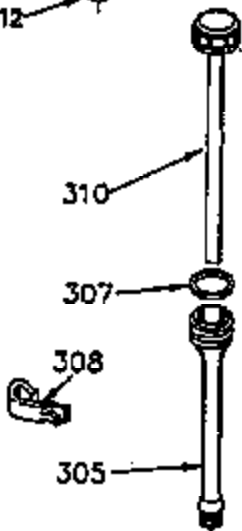

VIEW 2 OF 4

CONTINUED FROM PAGE 2

Ref #	Part Number	Qty	Description
30	35802A	1	Crankshaft
31	35327	1	Counterbalance Gear
40	34552	1	Piston, Pin & Ring Set (Std.)
40	34553	1	Piston, Pin & Ring Set (.010" OS)
40	34554	1	Piston, Pin & Ring Set (.020" OS)
41	34329A	1	Piston & Pin Ass'y. (Std.) (Incl. 43)
41	34330A	1	Piston & Pin Ass'y. (.010" OS) (Incl. 43)
41	34331A	1	Piston & Pin Ass'y. (.020" OS) (Incl. 43)
42	34332	1	Ring Set (Std.)
42	34333	1	Ring Set (.010" OS)
42	34334	1	Ring Set (.020" OS)
43	27888	2	Piston Pin Retaining Ring
45	35373A	1	Connecting Rod Ass'y. (Incl. 46 & 47)
46	650908	1	Connecting Rod Bolt
47	650882	1	Connecting Rod Bolt
48	34034	2	Valve Lifter
50	35381	1	Camshaft (MCR)
51	35747A	1	Counterbalance Weight
52	31356	1	Oil Pump Ass'y.
64	30063	1	Screw, Torx T-30, 1/4-20 x 1/2"
69	35317	1	* Mounting Flange Gasket
70	35711A	1	Mounting Flange (Incl. 72,75,80 & 81)
72	31927	1	Oil Drain Plug
75	35319	1	Oil Seal
80	35783	1	Governor Shaft
81	30590A	2	Washer
82	35378	1	Governor Gear Ass'y. (Incl. 81)
83	30588A	1	Governor Spool
84	29193	2	Retaining Ring
86	650833	7	Screw, 1/4-20 x 1-3/16"
88	31707A	1	Spacer (Incl. 81)
89	32589	1	Flywheel Key
123	33261	1	Intake Pipe Brace
124	650738	2	Screw, 1/4-20 x 5/8"
178	29752	2	Nut & Lock Washer, 1/4-28
182	30088A	2	Screw, 1/4-28 x 1"
184	33263	1	* Carburetor To Intake Pipe Gasket
185	34926	1	Intake Pipe
223	650378	2	Screw, Torx T-30, 5/16-18 x 1-1/8"
224	27915A	1	* Intake Pipe Gasket
238	650834	2	Screw, 10-32 x 1-17/32"
239	33629	1	* Air Cleaner Gasket
240	35538B	1	Air Cleaner Body (Incl. 239)
245A	35404	1	Air Cleaner Filter
245	35403	1	Air Cleaner Filter (Incl. 251A)
250	35961	1	Air Cleaner Cover
251A	650825	2	Nut & Lock Washer, 1/4-20
251	650886	2	Wing Nut, 1/4-20
290	30705	1	Fuel Line
292	26460	2	Fuel Line Clamp
295	35763A	1	Electric Starter Motor (12 Volt)
305	35574	1	Oil Fill Tube
307	35499	1	"O" Ring
308	35437	1	Fill Tube Clip
310	35576	1	Dipstick
380	632581	1	Carburetor (Incl. 184)