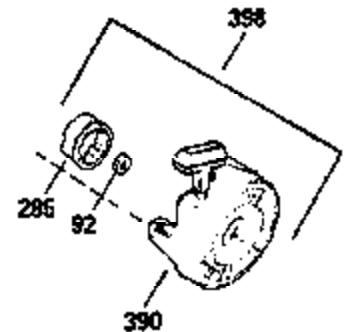

VIEW 3 OF 4

Ref #	Part Number	Qty	Description
46	650908	1	Connecting Rod Bolt
62	650760	1	Screw, 8-32 x 3/8"
63	28545	1	Grommet
64	30063	1	Screw, Torx T-30, 1/4-20 x 1/2"
68	33356	1	Ground Terminal
210	27793	1	Conduit Clip
211	28942	1	Screw, 10-32 x 3/8"
251A	650825	2	Nut & Lock Washer, 1/4-20
277	650729	2	Screw, 5/16-18 x 3-3/16"
295	35763A	1	Electric Starter Motor (12 Volt)
314	650873	2	Screw, 1/4-20 x 3/4"
315	611116	1	Alternator Coil (3 Amp)(Incl. 321,322 &323)
321	611161	1	Diode
322	611117	1	Connector Body
323	611118	1	Terminal

VIEW 4 OF 4
STANDARD POINT IGNITION

MUFFLER (QUIET)
(OPTIONAL)

OPTIONAL SPARK ARRESTOR

DEBRIS SCREEN KIT
(OPTIONAL)

Ref #	Part Number	Qty	Description
	16 32651	1	Governor Lever
	19A 35988	1	Extension Spring
	46 650908	1	Connecting Rod Bolt
	64 30063	1	Screw, Torx T-30, 1/4-20 x 1/2"
	92 650880	1	Lock Washer
	93 650881	1	Flywheel Nut
	103 650814	2	Screw, Torx T-15, 10-24 x 1"
	186 33860	1	Governor Link
	200 35956	1	Control Bracket (Incl. 203 & 204)
	209 650902	2	Screw, 10-32 x 7/16"
	210 27793	1	Conduit Clip
	211 28942	1	Screw, 10-32 x 3/8"
	251A 650825	2	Nut & Lock Washer, 1/4-20
	260 36266	1	Blower Housing
	261 650788	2	Screw, 5/16-18 x 3/4"
	262 29747B	2	Screw, Torx T-40, 5/16-24 x 21/32"
	263 35963	1	Trim Ring
	277 650729	2	Screw, 5/16-18 x 3-3/16"
	286 35962	1	Cup & Screen
	295 35763A	1	Electric Starter Motor (12 Volt)
	326 36210	1	Screen Plug
	347 650949	3	Screw, 10-32 x 9/16"