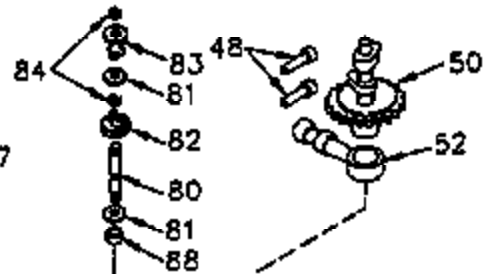

VIEW 2 OF 4

CONTINUED FROM PAGE 2

Ref #	Part Number	Qty	Description
30	35802A	1	Crankshaft
31	35327	1	Counterbalance Gear
40	34552	1	Piston, Pin & Ring Set (Std.)
40	34553	1	Piston, Pin & Ring Set (.010" OS)
40	34554	1	Piston, Pin & Ring Set (.020" OS)
41	34329A	1	Piston & Pin Ass'y. (Std.) (Incl. 43)
41	34330A	1	Piston & Pin Ass'y. (.010" OS) (Incl. 43)
41	34331A	1	Piston & Pin Ass'y. (.020" OS) (Incl. 43)
42	34332	1	Ring Set (Std.)
42	34333	1	Ring Set (.010" OS)
42	34334	1	Ring Set (.020" OS)
43	27888	2	Piston Pin Retaining Ring
45	35373A	1	Connecting Rod Ass'y. (Incl. 46 & 47)
46	650908	1	Connecting Rod Bolt
47	650882	1	Connecting Rod Bolt
48	34034	2	Valve Lifter
50	35381	1	Camshaft (MCR)
51	35747A	1	Counterbalance Weight
52	31356	1	Oil Pump Ass'y.
64	30063	1	Screw, Torx T-30, 1/4-20 x 1/2"
69	35317	1	* Mounting Flange Gasket
70	35711A	1	Mounting Flange (Incl. 72,75,80 & 81)
72	31927	1	Oil Drain Plug
75	35319	1	Oil Seal
80	35783	1	Governor Shaft
81	30590A	2	Washer
82	35378	1	Governor Gear Ass'y. (Incl. 81)
83	30588A	1	Governor Spool
84	29193	2	Retaining Ring
86	650833	7	Screw, 1/4-20 x 1-3/16"
88	31707A	1	Spacer (Incl. 81)
89	32589	1	Flywheel Key
123	33261	1	Intake Pipe Brace
124	650738	2	Screw, 1/4-20 x 5/8"
178	29752	2	Nut & Lock Washer, 1/4-28
182	30088A	2	Screw, 1/4-28 x 1"
184	33263	1	* Carburetor To Intake Pipe Gasket
185	34926	1	Intake Pipe
223	650378	2	Screw, Torx T-30, 5/16-18 x 1-1/8"
224	27915A	1	* Intake Pipe Gasket
238	650834	2	Screw, 10-32 x 1-17/32"
239	33629	1	* Air Cleaner Gasket
240	35538B	1	Air Cleaner Body (Incl. 239)
245A	35404	1	Air Cleaner Filter
245	35403	1	Air Cleaner Filter (Incl. 251A)
250	35961	1	Air Cleaner Cover
251A	650825	2	Nut & Lock Washer, 1/4-20
251	650886	2	Wing Nut, 1/4-20
290	30705	1	Fuel Line
292	26460	2	Fuel Line Clamp
295	35763A	1	Electric Starter Motor (12 Volt)
305	35574	1	Oil Fill Tube
307	35499	1	"O" Ring
308	35437	1	Fill Tube Clip
310	35576	1	Dipstick
380	632581	1	Carburetor (Incl. 184)