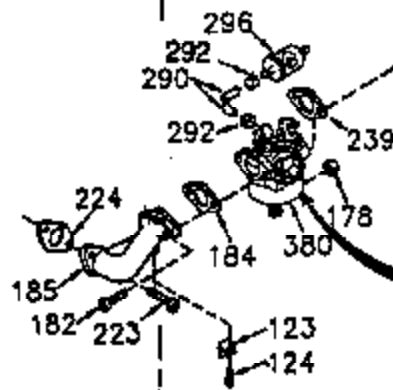

VIEW 2 OF 4

CONTINUED FROM PAGE 2

Ref #	Part Number	Qty	Description
30	35802A	1	Crankshaft
31	35327	1	Counterbalance Gear
40	34552	1	Piston, Pin & Ring Set (Std.)
40	34553	1	Piston, Pin & Ring Set (.010" OS)
40	34554	1	Piston, Pin & Ring Set (.020" OS)
41	34329A	1	Piston & Pin Ass'y. (Std.) (Incl. 43)
41	34330A	1	Piston & Pin Ass'y. (.010" OS) (Incl. 43)
41	34331A	1	Piston & Pin Ass'y. (.020" OS) (Incl. 43)
42	34332	1	Ring Set (Std.)
42	34333	1	Ring Set (.010" OS)
42	34334	1	Ring Set (.020" OS)
43	27888	2	Piston Pin Retaining Ring
45	35373A	1	Connecting Rod Ass'y. (Incl. 46 & 47)
46	650908	1	Connecting Rod Bolt
47	650882	1	Connecting Rod Bolt
48	34034	2	Valve Lifter
50	35381	1	Camshaft (MCR)
51	35747A	1	Counterbalance Weight
52	31356	1	Oil Pump Ass'y.
64	30063	1	Screw, Torx T-30, 1/4-20 x 1/2"
69	35317	1	* Mounting Flange Gasket
70	35711A	1	Mounting Flange (Incl. 72,75,80 & 81)
72	31927	1	Oil Drain Plug
75	35319	1	Oil Seal
80	35783	1	Governor Shaft
81	30590A	2	Washer
82	35378	1	Governor Gear Ass'y. (Incl. 81)
83	30588A	1	Governor Spool
84	29193	2	Retaining Ring
86	650833	7	Screw, 1/4-20 x 1-3/16"
88	31707A	1	Spacer (Incl. 81)
89	32589	1	Flywheel Key
123	33261	1	Intake Pipe Brace
124	650738	2	Screw, 1/4-20 x 5/8"
178	29752	2	Nut & Lock Washer, 1/4-28
182	30088A	2	Screw, 1/4-28 x 1"
184	33263	1	* Carburetor To Intake Pipe Gasket
185	34926	1	Intake Pipe
223	650378	2	Screw, Torx T-30, 5/16-18 x 1-1/8"
224	27915A	1	* Intake Pipe Gasket
238	650834	2	Screw, 10-32 x 1-17/32"
239	33629	1	* Air Cleaner Gasket
240	35538B	1	Air Cleaner Body (Incl. 239)
245A	35404	1	Air Cleaner Filter
245	35403	1	Air Cleaner Filter (Incl. 251A)
250	35961	1	Air Cleaner Cover
251A	650825	2	Nut & Lock Washer, 1/4-20
251	650886	2	Wing Nut, 1/4-20
290	30705	1	Fuel Line
292	26460	2	Fuel Line Clamp
295	35763A	1	Electric Starter Motor (12 Volt)
305	35574	1	Oil Fill Tube
307	35499	1	"O" Ring
308	35437	1	Fill Tube Clip
310	35576	1	Dipstick
380	632581	1	Carburetor (Incl. 184)