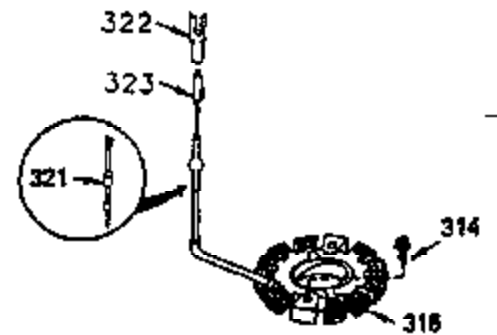

VIEW 3 OF 4

Ref #	Part Number	Qty	Description
46	650908	1	Connecting Rod Bolt
62	650760	1	Screw, 8-32 x 3/8"
63	28545	1	Grommet
64	30063	1	Screw, Torx T-30, 1/4-20 x 1/2"
68	33356	1	Ground Terminal
210	27793	1	Conduit Clip
211	28942	1	Screw, 10-32 x 3/8"
251A	650825	2	Nut & Lock Washer, 1/4-20
277	650729	2	Screw, 5/16-18 x 3-3/16"
295	35763A	1	Electric Starter Motor (12 Volt)
314	650873	2	Screw, 1/4-20 x 3/4"
315	611116	1	Alternator Coil (3 Amp)(Incl. 321,322 &323)
321	611161	1	Diode
322	611117	1	Connector Body
323	611118	1	Terminal