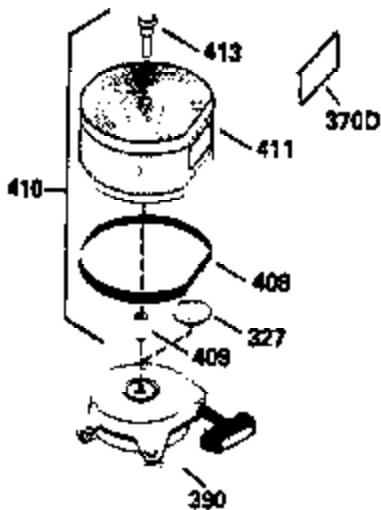

VIEW 3 OF 4

Ref #	Part Number	Qty	Description
46	650908	1	Connecting Rod Bolt
62	650760	1	Screw, 8-32 x 3/8"
63	28545	1	Grommet
64	30063	1	Screw, Torx T-30, 1/4-20 x 1/2"
68	33356	1	Ground Terminal
210	27793	1	Conduit Clip
211	28942	1	Screw, 10-32 x 3/8"
251A	650825	2	Nut & Lock Washer, 1/4-20
277	650729	2	Screw, 5/16-18 x 3-3/16"
295	35763A	1	Electric Starter Motor (12 Volt)
314	650873	2	Screw, 1/4-20 x 3/4"
315	611116	1	Alternator Coil (3 Amp)(Incl. 321,322 &323)
321	611161	1	Diode
322	611117	1	Connector Body
323	611118	1	Terminal

VIEW 4 OF 4
STANDARD POINT IGNITION

MUFFLER (QUIET)
(OPTIONAL)

OPTIONAL SPARK ARRESTOR

DEBRIS SCREEN KIT
(OPTIONAL)

Ref #	Part Number	Qty	Description
	16 32651	1	Governor Lever
	19A 35988	1	Extension Spring
	46 650908	1	Connecting Rod Bolt
	64 30063	1	Screw, Torx T-30, 1/4-20 x 1/2"
	92 650880	1	Lock Washer
	93 650881	1	Flywheel Nut
	103 650814	2	Screw, Torx T-15, 10-24 x 1"
	186 33860	1	Governor Link
	200 35956	1	Control Bracket (Incl. 203 & 204)
	209 650902	2	Screw, 10-32 x 7/16"
	210 27793	1	Conduit Clip
	211 28942	1	Screw, 10-32 x 3/8"
	251A 650825	2	Nut & Lock Washer, 1/4-20
	260 36266	1	Blower Housing
	261 650788	2	Screw, 5/16-18 x 3/4"
	262 29747B	2	Screw, Torx T-40, 5/16-24 x 21/32"
	263 35963	1	Trim Ring
	277 650729	2	Screw, 5/16-18 x 3-3/16"
	286 35962	1	Cup & Screen
	295 35763A	1	Electric Starter Motor (12 Volt)
	326 36210	1	Screen Plug
	347 650949	3	Screw, 10-32 x 9/16"