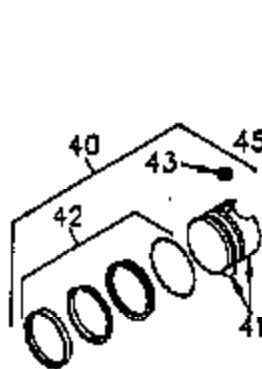

VIEW 2 OF 4

CONTINUED FROM PAGE 2

Ref #	Part Number	Qty	Description
30	35802A	1	Crankshaft
31	35327	1	Counterbalance Gear
40	34552	1	Piston, Pin & Ring Set (Std.)
40	34553	1	Piston, Pin & Ring Set (.010" OS)
40	34554	1	Piston, Pin & Ring Set (.020" OS)
41	34329A	1	Piston & Pin Ass'y. (Std.) (Incl. 43)
41	34330A	1	Piston & Pin Ass'y. (.010" OS) (Incl. 43)
41	34331A	1	Piston & Pin Ass'y. (.020" OS) (Incl. 43)
42	34332	1	Ring Set (Std.)
42	34333	1	Ring Set (.010" OS)
42	34334	1	Ring Set (.020" OS)
43	27888	2	Piston Pin Retaining Ring
45	35373A	1	Connecting Rod Ass'y. (Incl. 46 & 47)
46	650908	1	Connecting Rod Bolt
47	650882	1	Connecting Rod Bolt
48	34034	2	Valve Lifter
50	35381	1	Camshaft (MCR)
51	35747A	1	Counterbalance Weight
52	31356	1	Oil Pump Ass'y.
64	30063	1	Screw, Torx T-30, 1/4-20 x 1/2"
69	35317	1	* Mounting Flange Gasket
70	35711A	1	Mounting Flange (Incl. 72,75,80 & 81)
72	31927	1	Oil Drain Plug
75	35319	1	Oil Seal
80	35783	1	Governor Shaft
81	30590A	2	Washer
82	35378	1	Governor Gear Ass'y. (Incl. 81)
83	30588A	1	Governor Spool
84	29193	2	Retaining Ring
86	650833	7	Screw, 1/4-20 x 1-3/16"
88	31707A	1	Spacer (Incl. 81)
89	32589	1	Flywheel Key
123	33261	1	Intake Pipe Brace
124	650738	2	Screw, 1/4-20 x 5/8"
178	29752	2	Nut & Lock Washer, 1/4-28
182	30088A	2	Screw, 1/4-28 x 1"
184	33263	1	* Carburetor To Intake Pipe Gasket
185	34926	1	Intake Pipe
223	650378	2	Screw, Torx T-30, 5/16-18 x 1-1/8"
224	27915A	1	* Intake Pipe Gasket
238	650834	2	Screw, 10-32 x 1-17/32"
239	33629	1	* Air Cleaner Gasket
240	35538B	1	Air Cleaner Body (Incl. 239)
245A	35404	1	Air Cleaner Filter
245	35403	1	Air Cleaner Filter (Incl. 251A)
250	35961	1	Air Cleaner Cover
251A	650825	2	Nut & Lock Washer, 1/4-20
251	650886	2	Wing Nut, 1/4-20
290	30705	1	Fuel Line
292	26460	2	Fuel Line Clamp
295	35763A	1	Electric Starter Motor (12 Volt)
305	35574	1	Oil Fill Tube
307	35499	1	"O" Ring
308	35437	1	Fill Tube Clip
310	35576	1	Dipstick
380	632581	1	Carburetor (Incl. 184)