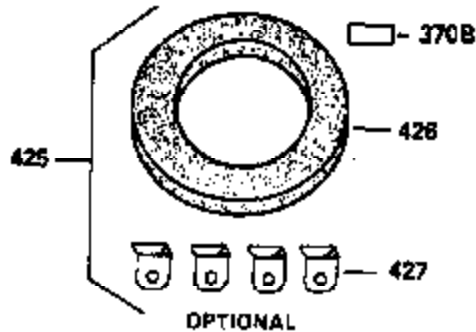

Ref #	Part Number	Qty	Description
400	33279G	1	* Gasket Set (Incl. items marked PK i n notes) Incl. part #'s 26756 (1), 27272A (2),27896A (2),27915A (1),29673 (1),33263 (1), 3629 (1),34041A (1) ,34327A (1),34698A (1),34912 (1),34923A (1),35262 (1),35317 (1),35865 (1)
420	730225	1	SAE 30 4-Cycle Engine Oil (Quart)

VIEW 3 OF 4

Ref #	Part Number	Qty	Description
46	650908	1	Connecting Rod Bolt
62	650760	1	Screw, 8-32 x 3/8"
63	28545	1	Grommet
64	30063	1	Screw, Torx T-30, 1/4-20 x 1/2"
68	33356	1	Ground Terminal
210	27793	1	Conduit Clip
211	28942	1	Screw, 10-32 x 3/8"
251A	650825	2	Nut & Lock Washer, 1/4-20
277	650729	2	Screw, 5/16-18 x 3-3/16"
295	35763A	1	Electric Starter Motor (12 Volt)
314	650873	2	Screw, 1/4-20 x 3/4"
315	611116	1	Alternator Coil (3 Amp)(Incl. 321,322 &323)
321	611161	1	Diode
322	611117	1	Connector Body
323	611118	1	Terminal

VIEW 4 OF 4
STANDARD POINT IGNITION

MUFFLER (QUIET)
(OPTIONAL)

OPTIONAL SPARK ARRESTOR

DEBRIS SCREEN KIT
(OPTIONAL)

Ref #	Part Number	Qty	Description
	16 32651	1	Governor Lever
	19A 35988	1	Extension Spring
	46 650908	1	Connecting Rod Bolt
	64 30063	1	Screw, Torx T-30, 1/4-20 x 1/2"
	92 650880	1	Lock Washer
	93 650881	1	Flywheel Nut
	103 650814	2	Screw, Torx T-15, 10-24 x 1"
	186 33860	1	Governor Link
	200 35956	1	Control Bracket (Incl. 203 & 204)
	209 650902	2	Screw, 10-32 x 7/16"
	210 27793	1	Conduit Clip
	211 28942	1	Screw, 10-32 x 3/8"
	251A 650825	2	Nut & Lock Washer, 1/4-20
	260 36266	1	Blower Housing
	261 650788	2	Screw, 5/16-18 x 3/4"
	262 29747B	2	Screw, Torx T-40, 5/16-24 x 21/32"
	263 35963	1	Trim Ring
	277 650729	2	Screw, 5/16-18 x 3-3/16"
	286 35962	1	Cup & Screen
	295 35763A	1	Electric Starter Motor (12 Volt)
	326 36210	1	Screen Plug
	347 650949	3	Screw, 10-32 x 9/16"