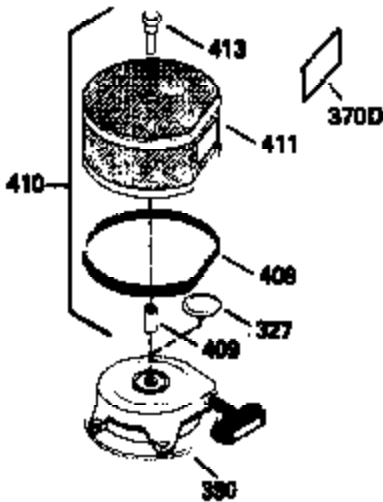

ILLUSTRATION SHOWS TYPICAL PARTS ONLY. ORDER BY PART NUMBER. PARTS NOT LISTED ARE SUPPLIED BY OEM.

VIEW 3 of 4

Ref #	Part Number	Qty	Description
28	30322	1	Lock Nut, 8-32
64	30063	1	Screw, Torx T-30, 1/4-20 x 1/2"
210	27793	1	Conduit Clip
211	28942	1	Screw, 10-32 x 3/8"
238	650834	2	Screw, 10-32 x 1-17/32"
245A	35404	1	Air Cleaner Filter
277	650729	2	Screw, 5/16-18 x 3-3/16"
314	650873	2	Screw, 1/4-20 x 3/4"
315	611104	1	Alternator Coil (3/5)(Incl. 321,322 & 323)
321	611161	1	Diode
323	611118	1	Terminal

ILLUSTRATION SHOWS TYPICAL PARTS ONLY. ORDER BY PART NUMBER. PARTS NOT LISTED ARE SUPPLIED BY OEM.

STANDARD POINT IGNITION

VIEW 4 of 4

MUFFLER (QUIET)
 (OPTIONAL)

OPTIONAL SPARK
 ARRESTOR

DEBRIS SCREEN KIT
 (OPTIONAL)

Ref #	Part Number	Qty	Description
16	32651	1	Governor Lever
19	34043	1	Extension Spring
19A	35203	1	Control Spring
28	30322	1	Lock Nut, 8-32
92	650880	1	Lock Washer
93	650881	1	Flywheel Nut
103	650814	2	Screw, Torx T-15, 10-24 x 1"
186	33860	1	Governor Link
200	35201	1	Control Bracket (Incl. 206)
202	33802	2	Compression Spring
205	650777	2	Screw, 6-32 x 21/32"
206	610973	1	Terminal
209	30200	2	Screw, 10-24 x 9/16"
210	27793	1	Conduit Clip
211	28942	1	Screw, 10-32 x 3/8"
212	35550	1	Bushing
216	35202A	1	R.P.M. Adjusting Lever (Incl.19A,212, 222,239)
222	30312	1	Screw, 10-32 x 1/2"
238	650834	2	Screw, 10-32 x 1-17/32"
245A	35404	1	Air Cleaner Filter
260	33635C	1	Blower Housing
261	650788	2	Screw, 5/16-18 x 3/4"
277	650729	2	Screw, 5/16-18 x 3-3/16"
286	35446	1	Starter Screen
287	29752	4	Nut & Lock Washer, 1/4-28
315	611104	1	Alternator Coil (3/5)(Incl. 321,322 & 323)
327	35392	1	Starter Plug
361	30063	4	Screw, Torx T-30, 1/4-20 x 1/2"
370B	35274	1	Instruction Decal
390	590671	1	Rewind Starter
395	35763A	1	Electric Starter Motor (12 Volt)