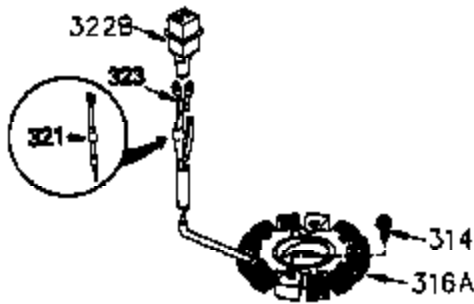

ILLUSTRATION SHOWS TYPICAL PARTS ONLY. ORDER BY PART NUMBER. PARTS NOT LISTED ARE SUPPLIED BY OEM.

VIEW 3 of 4

Ref #	Part Number	Qty	Description
28	30322	1	Lock Nut, 8-32
64	30063	1	Screw, Torx T-30, 1/4-20 x 1/2"
210	27793	1	Conduit Clip
211	28942	1	Screw, 10-32 x 3/8"
238	650834	2	Screw, 10-32 x 1-17/32"
245A	35404	1	Air Cleaner Filter
277	650729	2	Screw, 5/16-18 x 3-3/16"
314	650873	2	Screw, 1/4-20 x 3/4"
315	611104	1	Alternator Coil (3/5)(Incl. 321,322 & 323)
321	611161	1	Diode
323	611118	1	Terminal