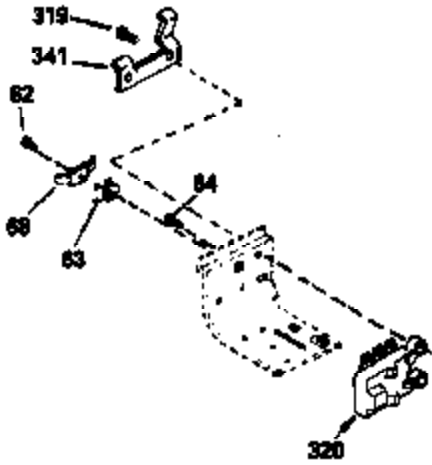

ILLUSTRATION SHOWS TYPICAL PARTS ONLY. ORDER BY PART NUMBER. PARTS NOT LISTED ARE SUPPLIED BY OEM.

VIEW 3 of 4

Ref #	Part Number	Qty	Description
28	30322	1	Lock Nut, 8-32
64	30063	1	Screw, Torx T-30, 1/4-20 x 1/2"
210	27793	1	Conduit Clip
211	28942	1	Screw, 10-32 x 3/8"
238	650834	2	Screw, 10-32 x 1-17/32"
245A	35404	1	Air Cleaner Filter
277	650729	2	Screw, 5/16-18 x 3-3/16"
314	650873	2	Screw, 1/4-20 x 3/4"
315	611104	1	Alternator Coil (3/5)(Incl. 321,322 & 323)
321	611161	1	Diode
323	611118	1	Terminal