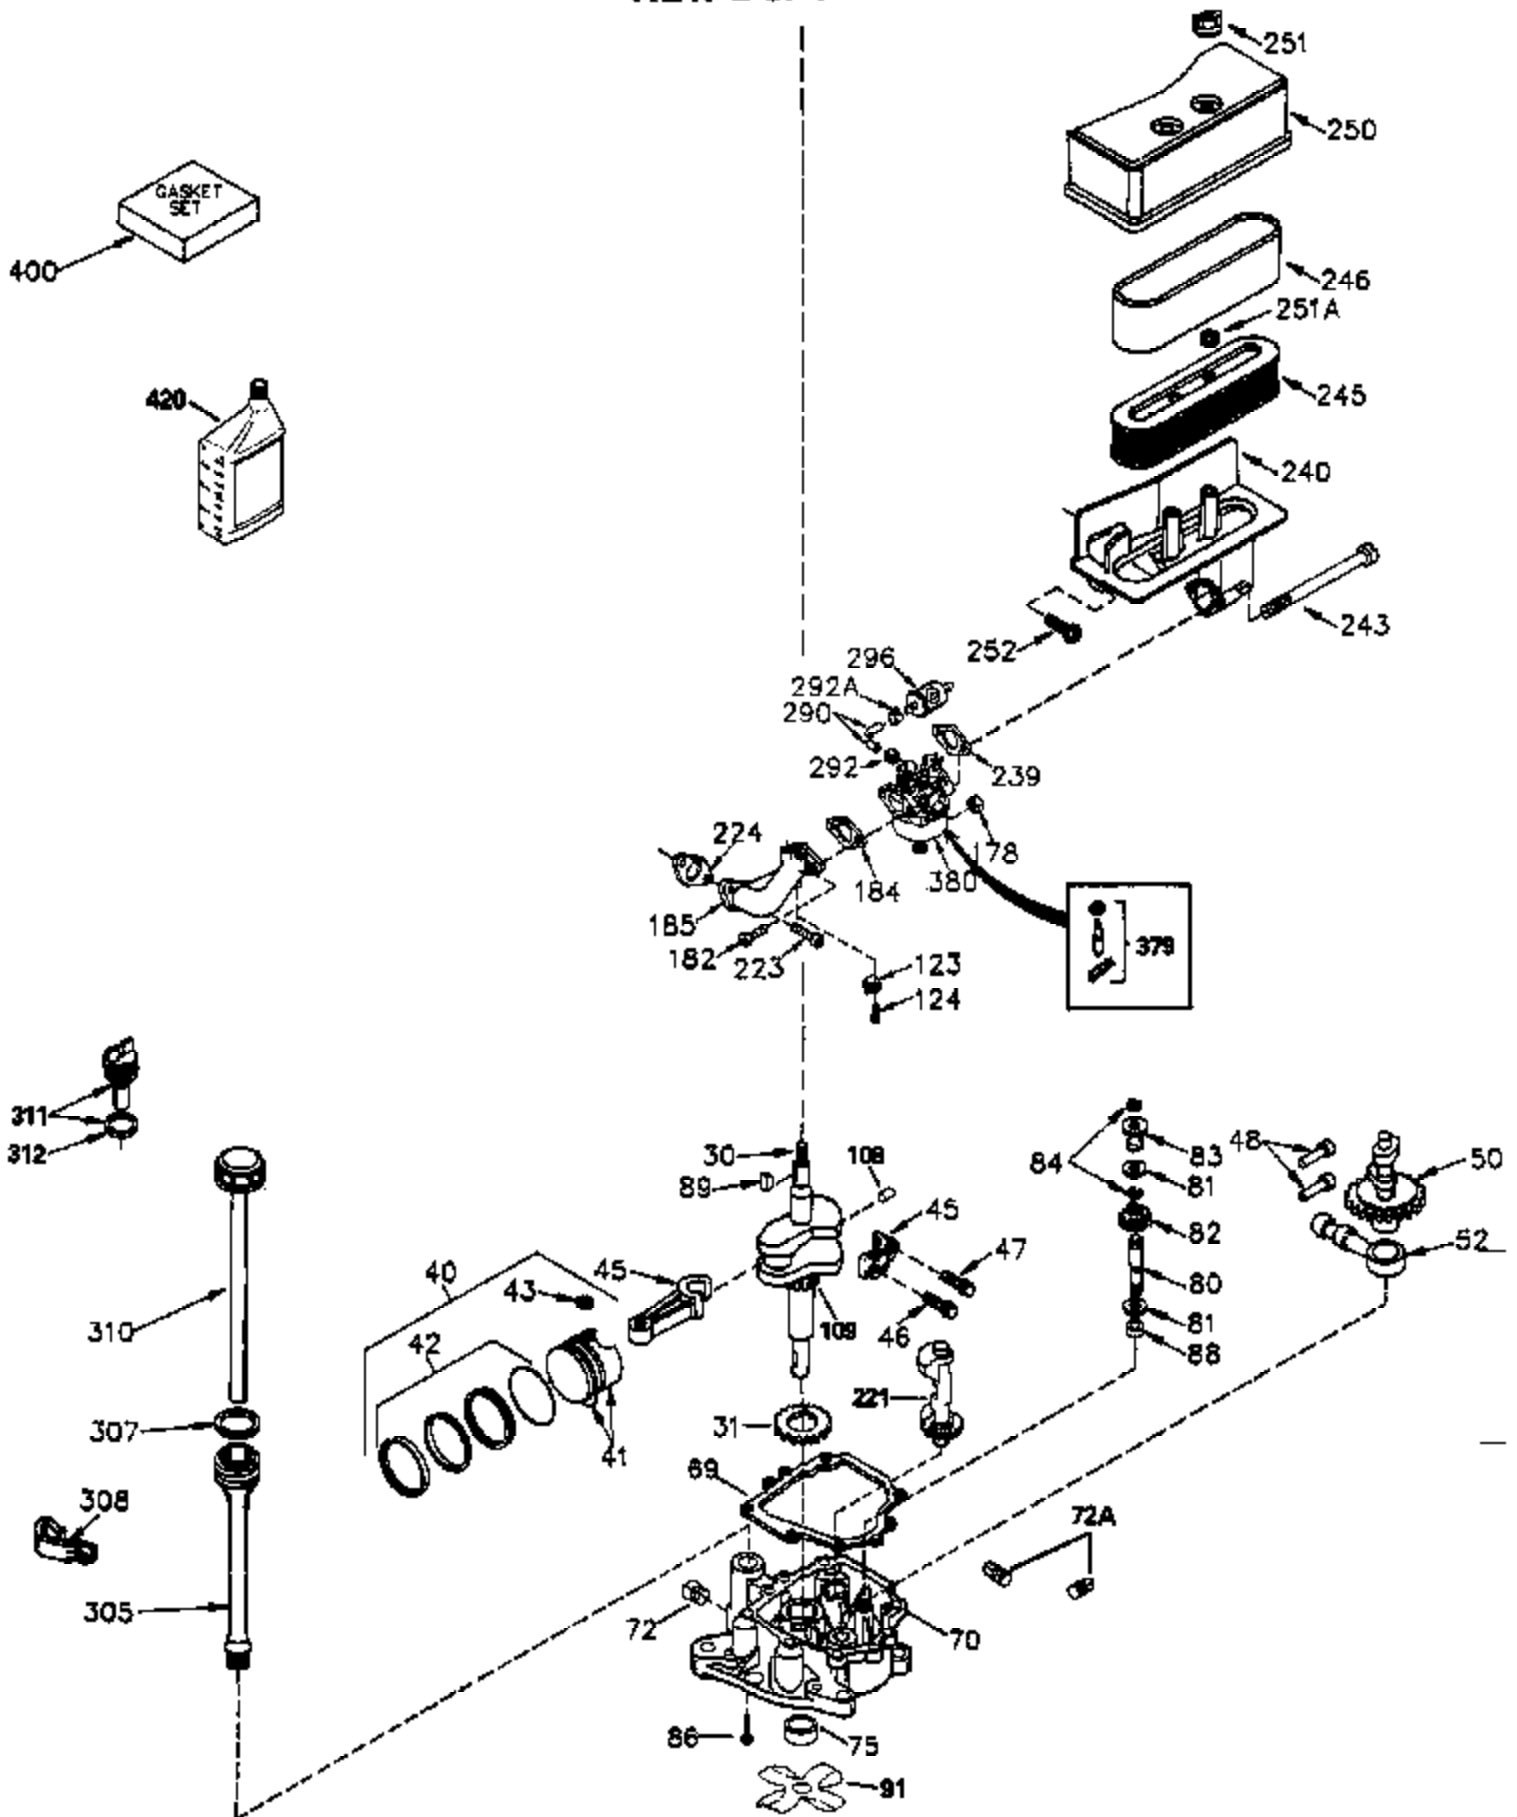

ILLUSTRATION SHOWS TYPICAL PARTS ONLY. ORDER BY PART NUMBER. PARTS NOT LISTED ARE SUPPLIED BY OEM.

VIEW 2 of 4

Ref #	Part Number	Qty	Description
28	30322	1	Lock Nut, 8-32
30	35380A	1	Crankshaft
40	34552	1	Piston, Pin & Ring Set (Std.)
40	34553	1	Piston, Pin & Ring Set (.010" OS)
40	34554	1	Piston, Pin & Ring Set (.020" OS)
41	34329A	1	Piston & Pin Ass'y. (Std.) (Incl. 43)
41	34330A	1	Piston & Pin Ass'y. (.010" OS) (Incl. 43)
41	34331A	1	Piston & Pin Ass'y. (.020" OS) (Incl. 43)
42	34332	1	Ring Set (Std.)
42	34333	1	Ring Set (.010" OS)
42	34334	1	Ring Set (.020" OS)
43	27888	2	Piston Pin Retaining Ring
45	35373A	1	Connecting Rod Ass'y. (Incl. 46 & 47)
46	650908	1	Connecting Rod Bolt
47	650882	1	Connecting Rod Bolt
48	34034	2	Valve Lifter
50	35381	1	Camshaft (MCR)
52	31356	1	Oil Pump Ass'y.
69	35262	1	* Mounting Flange Gasket
70	35382A	1	Mounting Flange (Incl. 72,75,80 & 81)
72	31927	1	Oil Drain Plug
75	35319	1	Oil Seal
80	30668	1	Governor Shaft
81	30590A	2	Washer
82	35378	1	Governor Gear Ass'y. (Incl. 81)
83	30588A	1	Governor Spool
84	29193	2	Retaining Ring
86	650833	8	Screw, 1/4-20 x 1-3/16"
88	31707A	1	Spacer (Incl. 81)
89	32589	1	Flywheel Key
123	33261	1	Intake Pipe Brace
124	650738	1	Screw, 1/4-20 x 5/8"
178	29752	2	Nut & Lock Washer, 1/4-28
182	30088A	2	Screw, 1/4-28 x 1"
184	33263	1	* Carburetor To Intake Pipe Gasket
185	34926	1	Intake Pipe
223	650378	2	Screw, Torx T-30, 5/16-18 x 1-1/8"
224	27915A	1	* Intake Pipe Gasket
238	650834	2	Screw, 10-32 x 1-17/32"
239	33629	1	* Air Cleaner Gasket
240	35538A	1	Air Cleaner Body (Incl. 239)
245A	35404	1	Air Cleaner Filter
245	35403	1	Air Cleaner Filter (Incl. 251A)
250	35405	1	Air Cleaner Cover
251	650886	2	Wing Nut, 1/4-20
251A	650825	2	Nut & Lock Washer, 1/4-20
252	650887	1	Screw, 1/4-20 x 1"
290	30705	1	Fuel Line
292	26460	2	Fuel Line Clamp
305	35574	1	Oil Fill Tube
307	35499	1	"O" Ring
308	35437	1	Fill Tube Clip
310	35576	1	Dipstick
315	611104	1	Alternator Coil (3/5)(Incl. 321,322 & 323)
380	632237	1	Carburetor (Incl. 184)