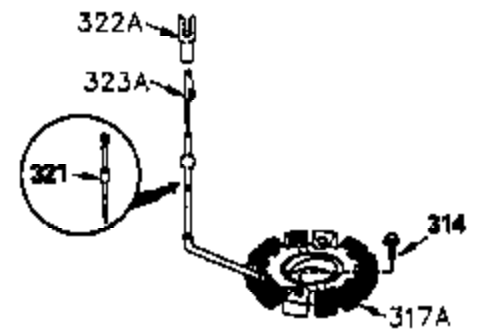

ILLUSTRATION SHOWS TYPICAL PARTS ONLY. ORDER BY PART NUMBER. PARTS NOT LISTED ARE SUPPLIED BY OEM.

VIEW 3 of 4

Ref #	Part Number	Qty	Description
28	30322	1	Lock Nut, 8-32
64	30063	1	Screw, Torx T-30, 1/4-20 x 1/2"
210	27793	1	Conduit Clip
211	28942	1	Screw, 10-32 x 3/8"
238	650834	2	Screw, 10-32 x 1-17/32"
245A	35404	1	Air Cleaner Filter
277	650729	2	Screw, 5/16-18 x 3-3/16"
314	650873	2	Screw, 1/4-20 x 3/4"
315	611104	1	Alternator Coil (3/5)(Incl. 321,322 & 323)
321	611161	1	Diode
323	611118	1	Terminal