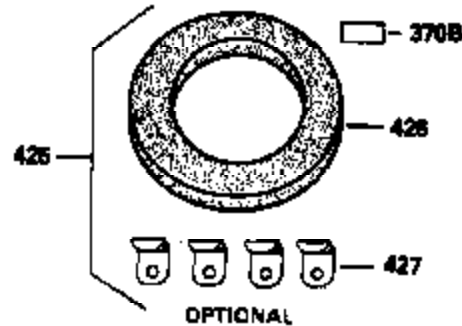

ILLUSTRATION SHOWS TYPICAL PARTS ONLY. ORDER BY PART NUMBER. PARTS NOT LISTED ARE SUPPLIED BY OEM.

VIEW 3 of 4

Ref #	Part Number	Qty	Description
28	30322	1	Lock Nut, 8-32
64	30063	1	Screw, Torx T-30, 1/4-20 x 1/2"
210	27793	1	Conduit Clip
211	28942	1	Screw, 10-32 x 3/8"
238	650834	2	Screw, 10-32 x 1-17/32"
245A	35404	1	Air Cleaner Filter
277	650729	2	Screw, 5/16-18 x 3-3/16"
314	650873	2	Screw, 1/4-20 x 3/4"
315	611104	1	Alternator Coil (3/5)(Incl. 321,322 & 323)
321	611161	1	Diode
323	611118	1	Terminal

ILLUSTRATION SHOWS TYPICAL PARTS ONLY. ORDER BY PART NUMBER. PARTS NOT LISTED ARE SUPPLIED BY OEM.

STANDARD POINT IGNITION

VIEW 4 of 4

MUFFLER (QUIET)
 (OPTIONAL)

OPTIONAL SPARK
 ARRESTOR

DEBRIS SCREEN KIT
 (OPTIONAL)

Ref #	Part Number	Qty	Description
16	32651	1	Governor Lever
19	34043	1	Extension Spring
19A	35203	1	Control Spring
28	30322	1	Lock Nut, 8-32
92	650880	1	Lock Washer
93	650881	1	Flywheel Nut
103	650814	2	Screw, Torx T-15, 10-24 x 1"
186	33860	1	Governor Link
200	35201	1	Control Bracket (Incl. 206)
202	33802	2	Compression Spring
205	650777	2	Screw, 6-32 x 21/32"
206	610973	1	Terminal
209	30200	2	Screw, 10-24 x 9/16"
210	27793	1	Conduit Clip
211	28942	1	Screw, 10-32 x 3/8"
212	35550	1	Bushing
216	35202A	1	R.P.M. Adjusting Lever (Incl.19A,212, 222,239)
222	30312	1	Screw, 10-32 x 1/2"
238	650834	2	Screw, 10-32 x 1-17/32"
245A	35404	1	Air Cleaner Filter
260	33635C	1	Blower Housing
261	650788	2	Screw, 5/16-18 x 3/4"
277	650729	2	Screw, 5/16-18 x 3-3/16"
286	35446	1	Starter Screen
287	29752	4	Nut & Lock Washer, 1/4-28
315	611104	1	Alternator Coil (3/5)(Incl. 321,322 & 323)
327	35392	1	Starter Plug
361	30063	4	Screw, Torx T-30, 1/4-20 x 1/2"
370B	35274	1	Instruction Decal
390	590671	1	Rewind Starter
395	35763A	1	Electric Starter Motor (12 Volt)