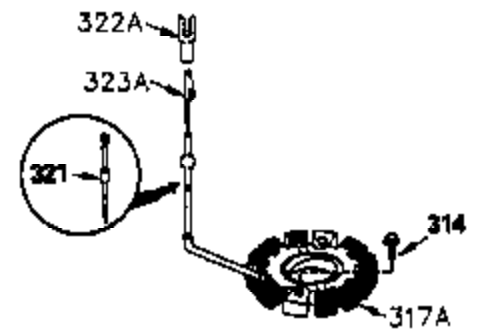

ILLUSTRATION SHOWS TYPICAL PARTS ONLY. ORDER BY PART NUMBER. PARTS NOT LISTED ARE SUPPLIED BY OEM.

VIEW 3 of 4

Ref #	Part Number	Qty	Description
28	30322	1	Lock Nut, 8-32
64	30063	1	Screw, Torx T-30, 1/4-20 x 1/2"
203	31342	1	Compression Spring
204	650549	1	Screw, 5-40 x 7/16"
238	650834	2	Screw, 10-32 x 1-17/32"
245A	35404	1	Air Cleaner Filter
314	650873	1	Screw 1/4-20 x 3/4"
315	611097	1	Alternator Coil (7 Amp)(Incl. 322,322 A&323)
319	650874	2	Screw, 10-32 x 15/32"
320	611098	1	Regulator
322A	610824	1	Connector Body
323	610922	1	Terminal