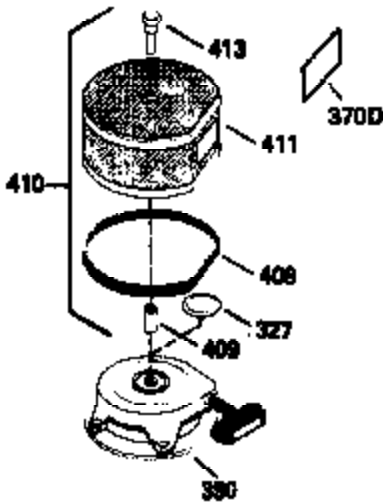

ILLUSTRATION SHOWS TYPICAL PARTS ONLY. ORDER BY PART NUMBER. PARTS NOT LISTED ARE SUPPLIED BY OEM.

VIEW 3 of 4

Ref #	Part Number	Qty	Description
28	30322	1	Lock Nut, 8-32
64	30063	1	Screw, Torx T-30, 1/4-20 x 1/2"
203	31342	1	Compression Spring
204	650549	1	Screw, 5-40 x 7/16"
238	650834	2	Screw, 10-32 x 1-17/32"
245A	35404	1	Air Cleaner Filter
314	650873	1	Screw 1/4-20 x 3/4"
315	611097	1	Alternator Coil (7 Amp)(Incl. 322,322 A&323)
319	650874	2	Screw, 10-32 x 15/32"
320	611098	1	Regulator
322A	610824	1	Connector Body
323	610922	1	Terminal

ILLUSTRATION SHOWS TYPICAL PARTS ONLY. ORDER BY PART NUMBER. PARTS NOT LISTED ARE SUPPLIED BY OEM.

STANDARD POINT IGNITION

VIEW 4 of 4

MUFFLER (QUIET)
 (OPTIONAL)

OPTIONAL SPARK
 ARRESTOR

DEBRIS SCREEN KIT
 (OPTIONAL)

Ref #	Part Number	Qty	Description
16	32651	1	Governor Lever
19	34043	1	Extension Spring
28	30322	1	Lock Nut, 8-32
92	650880	1	Lock Washer
93	650881	1	Flywheel Nut
103	650814	2	Screw, Torx T-15, 10-24 x 1"
186	33860	1	Governor Link
200	33948A	1	Control Bracket (Incl. 203 & 204)
203	31342	1	Compression Spring
204	650549	1	Screw, 5-40 x 7/16"
209	30200	2	Screw, 10-24 x 9/16"
215	32410	1	Control Knob
238	650834	2	Screw, 10-32 x 1-17/32"
245A	35404	1	Air Cleaner Filter
260	34094B	1	Blower Housing
261	650788	2	Screw, 5/16-18 x 3/4"
262	29747B	2	Screw, Torx T-40, 5/16-24 x 21/32"
286	35446	1	Starter Screen
287	29752	4	Nut & Lock Washer, 1/4-28
315	611097	1	Alternator Coil (7 Amp)(Incl. 322,322 A&323)
327	35392	1	Starter Plug
361	30063	4	Screw, Torx T-30, 1/4-20 x 1/2"
370B	35274	1	Instruction Decal
390	590671	1	Rewind Starter
395	35763A	1	Electric Starter Motor (12 Volt)