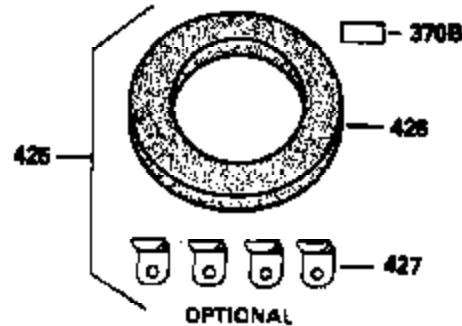

ILLUSTRATION SHOWS TYPICAL PARTS ONLY. ORDER BY PART NUMBER. PARTS NOT LISTED ARE SUPPLIED BY OEM.

VIEW 3 of 4

Ref #	Part Number	Qty	Description
28	30322	1	Lock Nut, 8-32
64	30063	1	Screw, Torx T-30, 1/4-20 x 1/2"
203	31342	1	Compression Spring
204	650549	1	Screw, 5-40 x 7/16"
238	650834	2	Screw, 10-32 x 1-17/32"
245A	35404	1	Air Cleaner Filter
314	650873	1	Screw 1/4-20 x 3/4"
315	611097	1	Alternator Coil (7 Amp)(Incl. 322,322 A&323)
319	650874	2	Screw, 10-32 x 15/32"
320	611098	1	Regulator
322A	610824	1	Connector Body
323	610922	1	Terminal

ILLUSTRATION SHOWS TYPICAL PARTS ONLY. ORDER BY PART NUMBER. PARTS NOT LISTED ARE SUPPLIED BY OEM.

STANDARD POINT IGNITION

VIEW 4 of 4

MUFFLER (QUIET)
 (OPTIONAL)

OPTIONAL SPARK
 ARRESTOR

DEBRIS SCREEN KIT
 (OPTIONAL)

Ref #	Part Number	Qty	Description
16	32651	1	Governor Lever
19	34043	1	Extension Spring
28	30322	1	Lock Nut, 8-32
92	650880	1	Lock Washer
93	650881	1	Flywheel Nut
103	650814	2	Screw, Torx T-15, 10-24 x 1"
186	33860	1	Governor Link
200	33948A	1	Control Bracket (Incl. 203 & 204)
203	31342	1	Compression Spring
204	650549	1	Screw, 5-40 x 7/16"
209	30200	2	Screw, 10-24 x 9/16"
215	32410	1	Control Knob
238	650834	2	Screw, 10-32 x 1-17/32"
245A	35404	1	Air Cleaner Filter
260	34094B	1	Blower Housing
261	650788	2	Screw, 5/16-18 x 3/4"
262	29747B	2	Screw, Torx T-40, 5/16-24 x 21/32"
286	35446	1	Starter Screen
287	29752	4	Nut & Lock Washer, 1/4-28
315	611097	1	Alternator Coil (7 Amp)(Incl. 322,322 A&323)
327	35392	1	Starter Plug
361	30063	4	Screw, Torx T-30, 1/4-20 x 1/2"
370B	35274	1	Instruction Decal
390	590671	1	Rewind Starter
395	35763A	1	Electric Starter Motor (12 Volt)