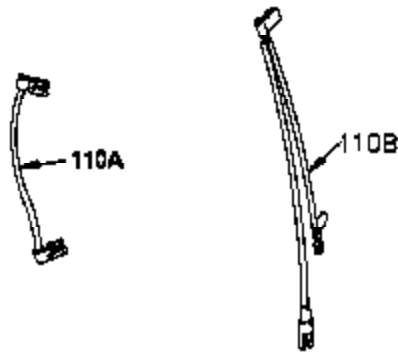

ILLUSTRATION SHOWS TYPICAL PARTS ONLY. ORDER BY PART NUMBER. PARTS NOT LISTED ARE SUPPLIED BY OEM.

VIEW 3 of 4

Ref #	Part Number	Qty	Description
28	30322	1	Lock Nut, 8-32
64	30063	1	Screw, Torx T-30, 1/4-20 x 1/2"
203	31342	1	Compression Spring
204	650549	1	Screw, 5-40 x 7/16"
238	650834	2	Screw, 10-32 x 1-17/32"
245A	35404	1	Air Cleaner Filter
314	650873	1	Screw 1/4-20 x 3/4"
315	611097	1	Alternator Coil (7 Amp)(Incl. 322,322 A&323)
319	650874	2	Screw, 10-32 x 15/32"
320	611098	1	Regulator
322A	610824	1	Connector Body
323	610922	1	Terminal