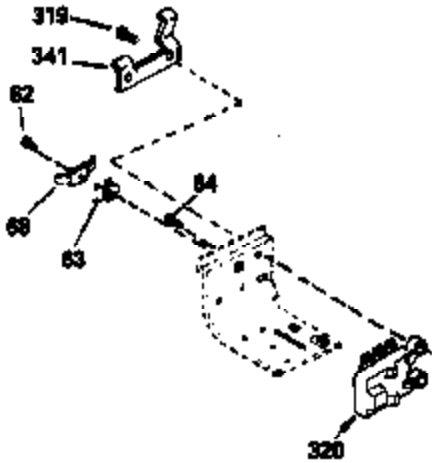

ILLUSTRATION SHOWS TYPICAL PARTS ONLY. ORDER BY PART NUMBER. PARTS NOT LISTED ARE SUPPLIED BY OEM.

VIEW 3 of 4

Ref #	Part Number	Qty	Description
28	30322	1	Lock Nut, 8-32
64	30063	1	Screw, Torx T-30, 1/4-20 x 1/2"
203	31342	1	Compression Spring
204	650549	1	Screw, 5-40 x 7/16"
238	650834	2	Screw, 10-32 x 1-17/32"
245A	35404	1	Air Cleaner Filter
314	650873	1	Screw 1/4-20 x 3/4"
315	611097	1	Alternator Coil (7 Amp)(Incl. 322,322 A&323)
319	650874	2	Screw, 10-32 x 15/32"
320	611098	1	Regulator
322A	610824	1	Connector Body
323	610922	1	Terminal