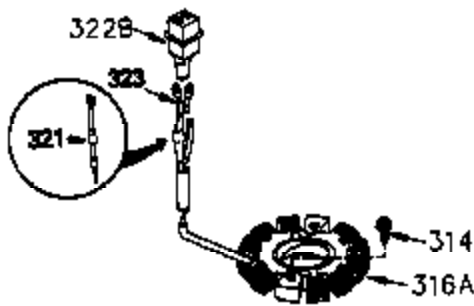

ILLUSTRATION SHOWS TYPICAL PARTS ONLY. ORDER BY PART NUMBER. PARTS NOT LISTED ARE SUPPLIED BY OEM.

VIEW 3 of 4

Ref #	Part Number	Qty	Description
28	30322	1	Lock Nut, 8-32
64	30063	1	Screw, Torx T-30, 1/4-20 x 1/2"
203	31342	1	Compression Spring
204	650549	1	Screw, 5-40 x 7/16"
238	650834	2	Screw, 10-32 x 1-17/32"
245A	35404	1	Air Cleaner Filter
314	650873	1	Screw 1/4-20 x 3/4"
315	611097	1	Alternator Coil (7 Amp)(Incl. 322,322 A&323)
319	650874	2	Screw, 10-32 x 15/32"
320	611098	1	Regulator
322A	610824	1	Connector Body
323	610922	1	Terminal