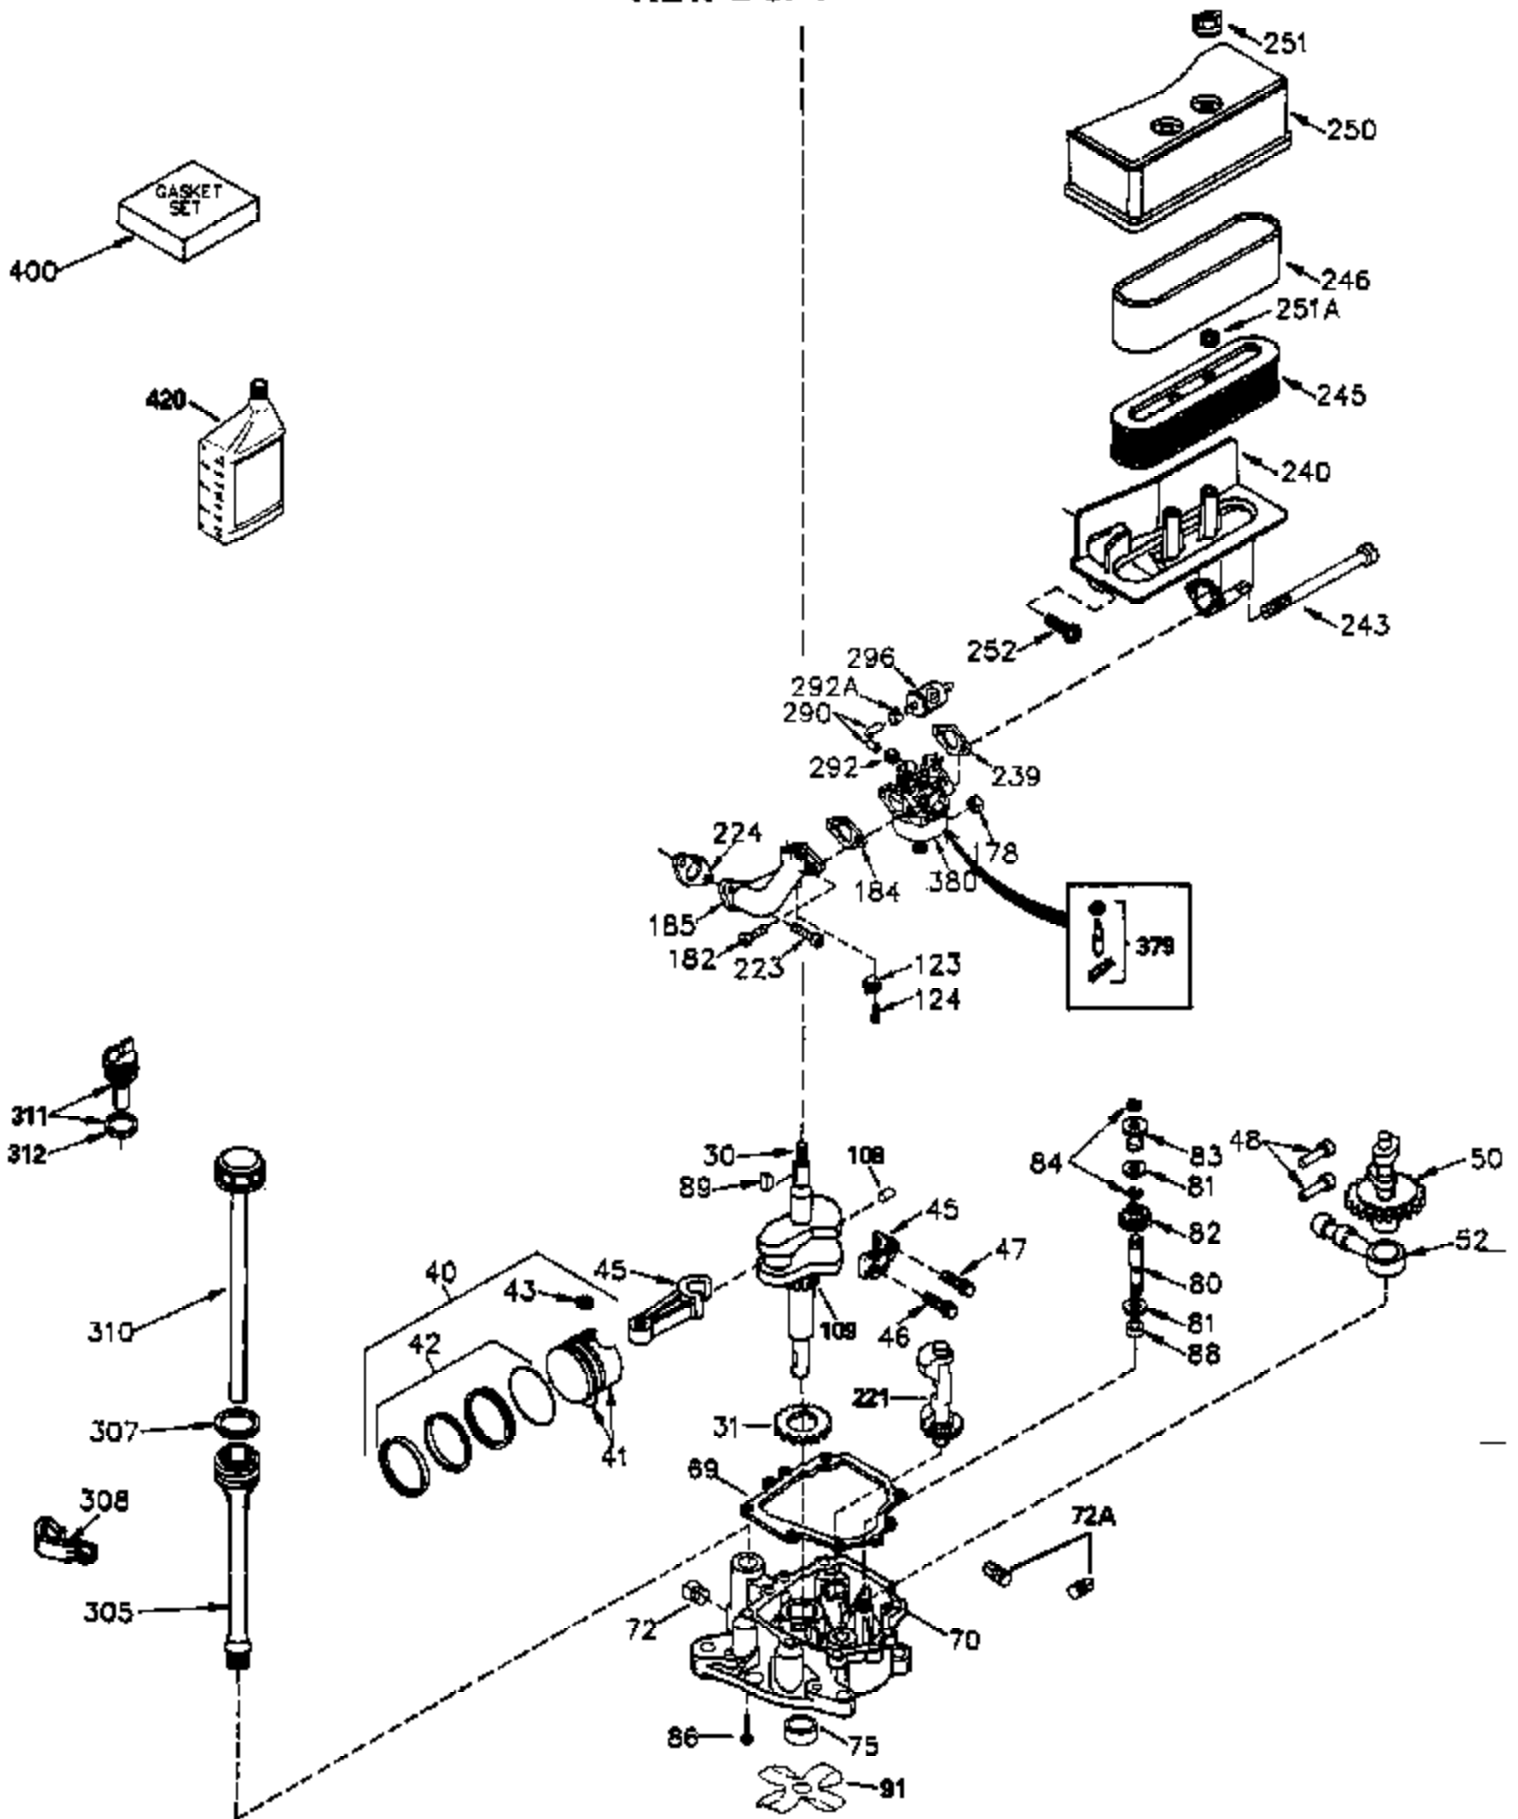

ILLUSTRATION SHOWS TYPICAL PARTS ONLY. ORDER BY PART NUMBER. PARTS NOT LISTED ARE SUPPLIED BY OEM.

VIEW 2 of 4

Ref #	Part Number	Qty	Description
28	30322	1	Lock Nut, 8-32
30	36263	1	Crankshaft
40	34552	1	Piston, Pin & Ring Set (Std.)
40	34553	1	Piston, Pin & Ring Set (.010" OS)
40	34554	1	Piston, Pin & Ring Set (.020" OS)
41	34329A	1	Piston & Pin Ass'y. (Std.) (Incl. 43)
41	34330A	1	Piston & Pin Ass'y. (.010" OS) (Incl. 43)
41	34331A	1	Piston & Pin Ass'y. (.020" OS) (Incl. 43)
42	34332	1	Ring Set (Std.)
42	34333	1	Ring Set (.010" OS)
42	34334	1	Ring Set (.020" OS)
43	27888	2	Piston Pin Retaining Ring
45	35373A	1	Connecting Rod Ass'y. (Incl. 46 & 47)
46	650908	1	Connecting Rod Bolt
47	650882	1	Connecting Rod Bolt
48	34034	2	Valve Lifter
50	35381	1	Camshaft (MCR)
52	31356	1	Oil Pump Ass'y.
69	35262	1	* Mounting Flange Gasket
70	35382A	1	Mounting Flange (Incl. 72,75,80 & 81)
72	31927	1	Oil Drain Plug
75	35319	1	Oil Seal
80	30668	1	Governor Shaft
81	30590A	2	Washer
82	35378	1	Governor Gear Ass'y. (Incl. 81)
83	30588A	1	Governor Spool
84	29193	2	Retaining Ring
86	650833	8	Screw, 1/4-20 x 1-3/16"
88	31707A	1	Spacer (Incl. 81)
89	32589	1	Flywheel Key
123	33261	1	Intake Pipe Brace
124	650738	1	Screw, 1/4-20 x 5/8"
178	29752	2	Nut & Lock Washer, 1/4-28
182	30088A	2	Screw, 1/4-28 x 1"
184	33263	1	* Carburetor To Intake Pipe Gasket
185	34926	1	Intake Pipe
203	31342	1	Compression Spring
204	650549	1	Screw, 5-40 x 7/16"
223	650378	2	Screw, Torx T-30, 5/16-18 x 1-1/8"
224	27915A	1	* Intake Pipe Gasket
238	650834	2	Screw, 10-32 x 1-17/32"
239	33629	1	* Air Cleaner Gasket
240	35538A	1	Air Cleaner Body (Incl. 239)
245A	35404	1	Air Cleaner Filter
245	35403	1	Air Cleaner Filter (Incl. 251A)
250	35405	1	Air Cleaner Cover
251A	650825	2	Nut & Lock Washer, 1/4-20
251	650886	2	Wing Nut, 1/4-20
252	650887	1	Screw, 1/4-20 x 1"
305	35574	1	Oil Fill Tube
307	35499	1	"O" Ring
308	35437	1	Fill Tube Clip
310	35576	1	Dipstick
315	611097	1	Alternator Coil (7 Amp)(Incl. 322,322 A&323)
380	632238	1	Carburetor (Incl. 184)