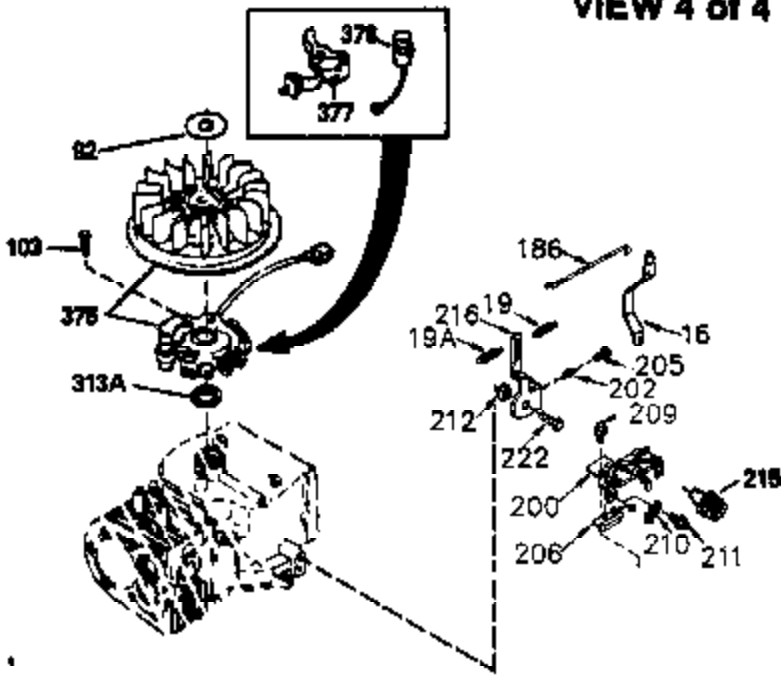

Ref #	Part Number	Qty	Description
400	33279G	1	* Gasket Set (Incl. items marked PK i n notes) Incl. part #'s 26756 (1), 27272A (2),27896A (2),27915A (1),29673 (1),33263 (1),33629 (1),34041A (1) ,34327A (1),34698A (1),34912 (1),34923A (1),35262 (1),35317 (1),35865 (1)
420	730225	1	SAE 30 4-Cycle Engine Oil (Quart)

ILLUSTRATION SHOWS TYPICAL PARTS ONLY. ORDER BY PART NUMBER. PARTS NOT LISTED ARE SUPPLIED BY OEM.

VIEW 3 of 4

Ref #	Part Number	Qty	Description
28	30322	1	Lock Nut, 8-32
51	35747A	1	Counterbalance Weight
62	650760	1	Screw, 8-32 x 3/8"
63	28545	1	Grommet
64	30063	1	Screw, Torx T-30, 1/4-20 x 1/2"
68	33356	1	Ground Terminal
203	36208	1	Compression Spring
204	650960	1	Screw, 6-32 x 1-1/8"
210	27793	1	Conduit Clip
211	28942	1	Screw, 10-32 x 3/8"
238	650834	2	Screw, 10-32 x 1-17/32"
245A	35404	1	Air Cleaner Filter
277	650729	2	Screw, 5/16-18 x 3-3/16"

ILLUSTRATION SHOWS TYPICAL PARTS ONLY. ORDER BY PART NUMBER. PARTS NOT LISTED ARE SUPPLIED BY OEM.

STANDARD POINT IGNITION

VIEW 4 of 4

MUFFLER (QUIET)
 (OPTIONAL)

OPTIONAL SPARK
 ARRESTOR

DEBRIS SCREEN KIT
 (OPTIONAL)

Ref #	Part Number	Qty	Description
16	32651	1	Governor Lever
19A	35988	1	Extension Spring
28	30322	1	Lock Nut, 8-32
51	35747A	1	Counterbalance Weight
92	650880	1	Lock Washer
93	650881	1	Flywheel Nut
103	650814	2	Screw, Torx T-15, 10-24 x 1"
186	33860	1	Governor Link
200	35956	1	Control Bracket (Incl. 203 & 204)
203	36208	1	Compression Spring
204	650960	1	Screw, 6-32 x 1-1/8"
209	650902	2	Screw, 10-32 x 7/16"
210	27793	1	Conduit Clip
211	28942	1	Screw, 10-32 x 3/8"
238	650834	2	Screw, 10-32 x 1-17/32"
245A	35404	1	Air Cleaner Filter
260	33635C	1	Blower Housing
261	650788	2	Screw, 5/16-18 x 3/4"
262	29747B	2	Screw, Torx T-40, 5/16-24 x 21/32"
277	650729	2	Screw, 5/16-18 x 3-3/16"
286	35446	1	Starter Screen
287	29752	4	Nut & Lockwasher, 1/4-28
327	35392	1	Starter Plug
370B	35274	1	Instruction Decal
390	590671	1	Rewind Starter