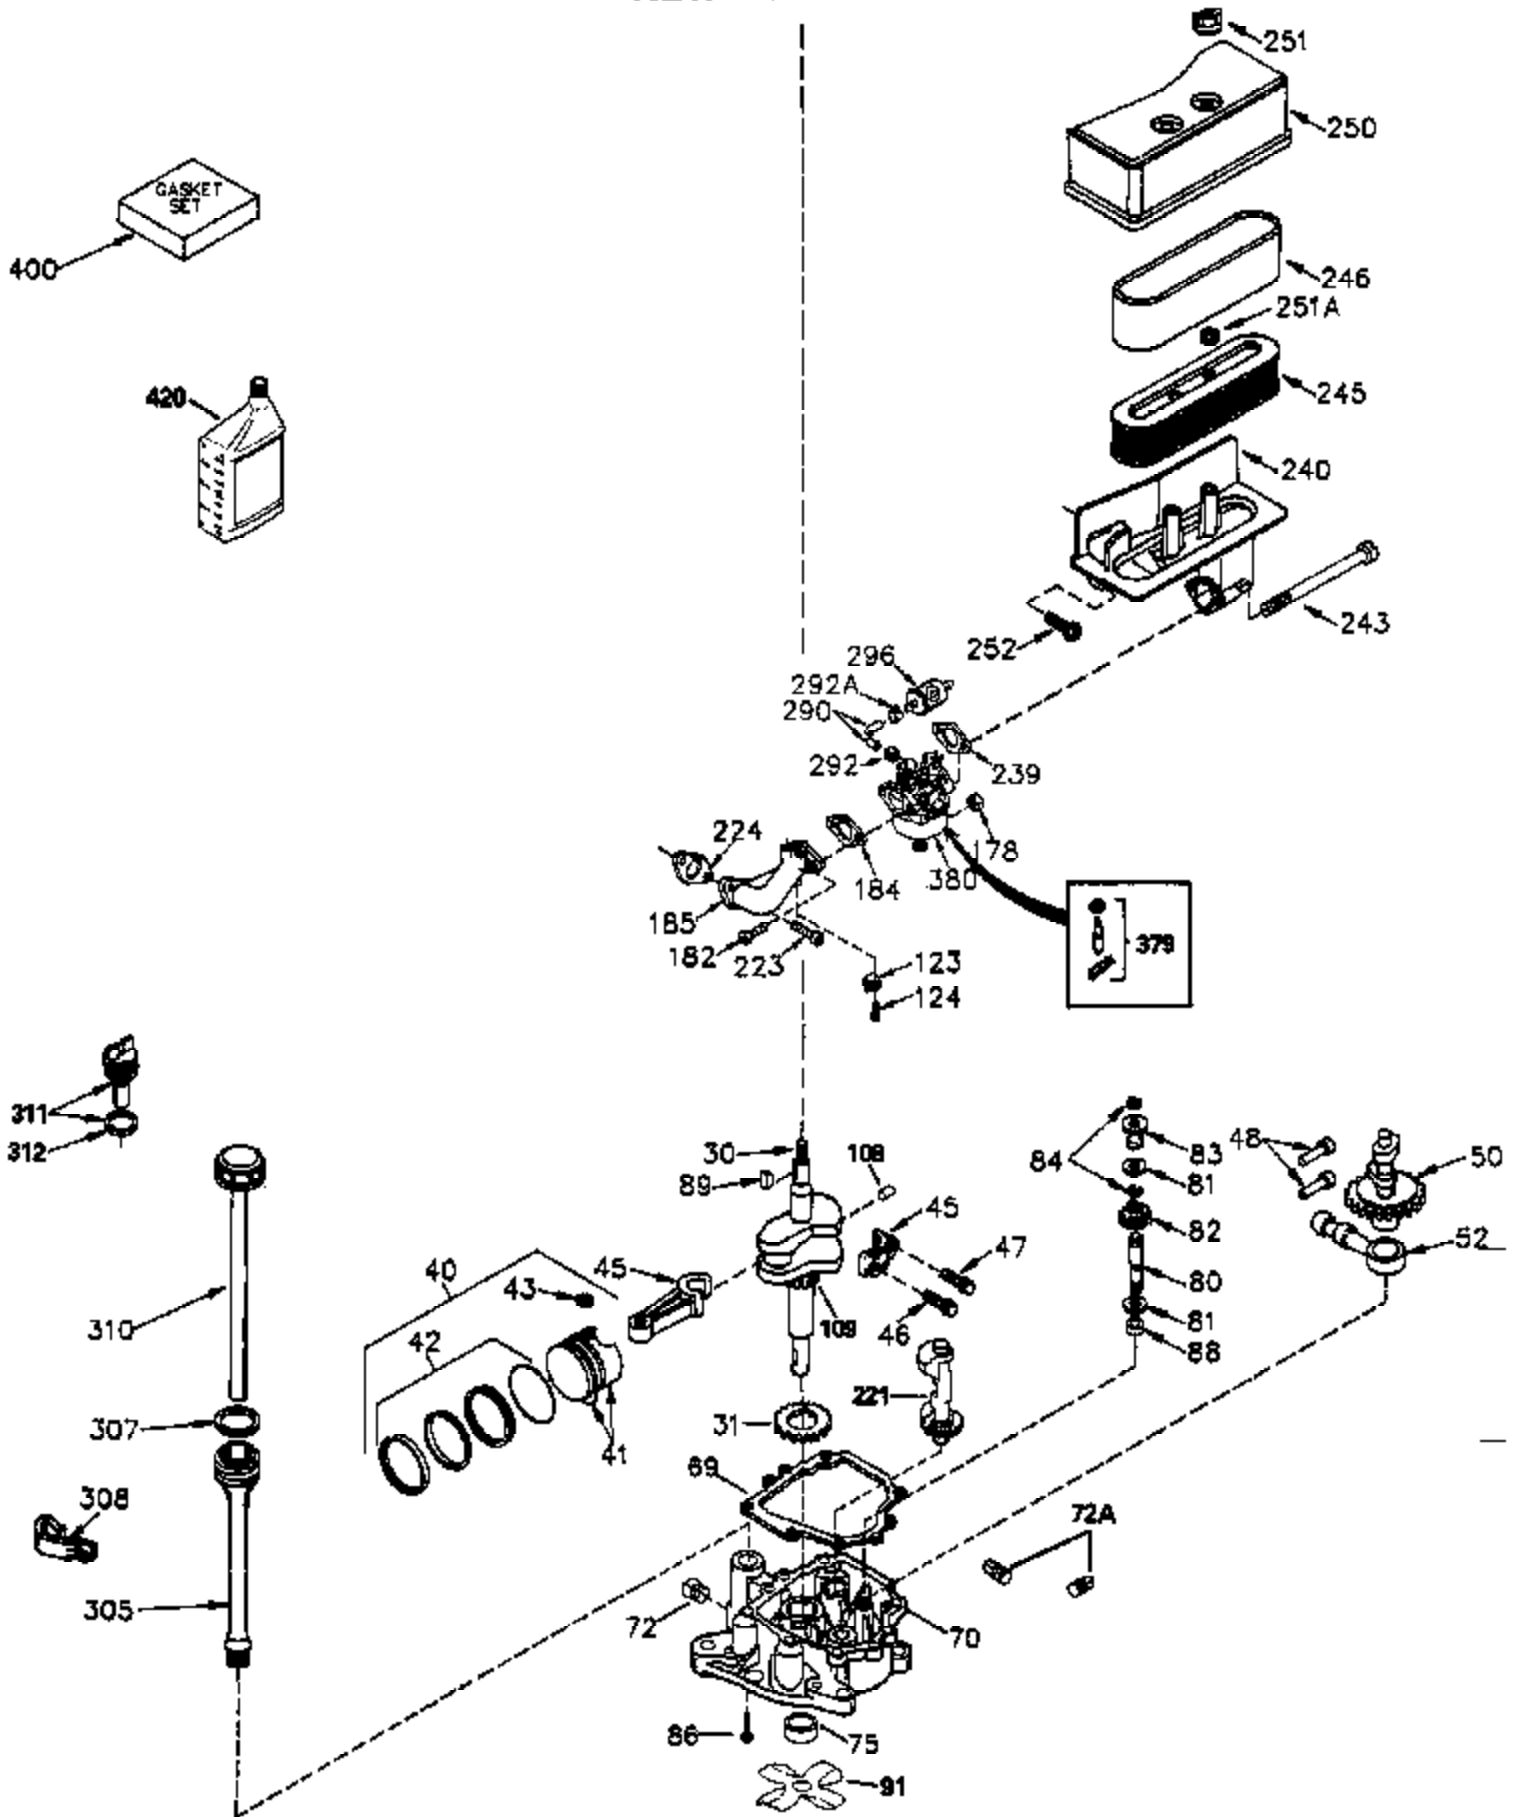

ILLUSTRATION SHOWS TYPICAL PARTS ONLY. ORDER BY PART NUMBER. PARTS NOT LISTED ARE SUPPLIED BY OEM.

VIEW 2 of 4

Ref #	Part Number	Qty	Description
28	30322	1	Lock Nut, 8-32
30	35802A	1	Crankshaft
31	35327	1	Counterbalance Gear
40	34552	1	Piston, Pin & Ring Set (Std.)
40	34553	1	Piston, Pin & Ring Set (.010" OS)
40	34554	1	Piston, Pin & Ring Set (.020" OS)
41	34329A	1	Piston & Pin Ass'y. (Std.) (Incl. 43)
41	34330A	1	Piston & Pin Ass'y. (.010" OS) (Incl. 43)
41	34331A	1	Piston & Pin Ass'y. (.020" OS) (Incl. 43)
42	34332	1	Ring Set (Std.)
42	34333	1	Ring Set (.010" OS)
42	34334	1	Ring Set (.020" OS)
43	27888	2	Piston Pin Retaining Ring
45	35373A	1	Connecting Rod Ass'y. (Incl. 46 & 47)
46	650908	1	Connecting Rod Bolt
47	650882	1	Connecting Rod Bolt
48	34034	2	Valve Lifter
50	35381	1	Camshaft (MCR)
51	35747A	1	Counterbalance Weight
52	31356	1	Oil Pump Ass'y.
69	35317	1	* Mounting Flange Gasket
70	35711A	1	Mounting Flange (Incl. 72,75,80 & 81)
72	31927	1	Oil Drain Plug
75	35319	1	Oil Seal
80	35783	1	Governor Shaft
81	30590A	2	Washer
82	35378	1	Governor Gear Ass'y. (Incl. 81)
83	30588A	1	Governor Spool
84	29193	2	Retaining Ring
86	650833	7	Screw, 1/4-20 x 1-3/16"
88	31707A	1	Spacer (Incl. 81)
89	32589	1	Flywheel Key
123	33261	1	Intake Pipe Brace
124	650738	3	Screw, 1/4-20 x 5/8"
178	29752	2	Nut & Lock Washer, 1/4-28
182	30088A	2	Screw, 1/4-28 x 1"
184	33263	1	* Carburetor To Intake Pipe Gasket
185	34926	1	Intake Pipe
203	36208	1	Compression Spring
204	650960	1	Screw, 6-32 x 1-1/8"
223	650378	2	Screw, Torx T-30, 5/16-18 x 1-1/8"
224	27915A	1	* Intake Pipe Gasket
238	650834	2	Screw, 10-32 x 1-17/32"
239	33629	1	* Air Cleaner Gasket
240	35538B	1	Air Cleaner Body (Incl. 239)
245	35403	1	Air Cleaner Filter (Incl. 251A)
245A	35404	1	Air Cleaner Filter
250	35961	1	Air Cleaner Cover
251	650886	2	Wing Nut, 1/4-20
251A	650825	2	Nut & Lock Washer, 1/4-20
290	30705	1	Fuel Line
292	26460	2	Fuel Line Clamp
305	35574	1	Oil Fill Tube
307	35499	1	"O" Ring
308	35437	1	Fill Tube Clip
310	35576	1	Dipstick
380	632677	1	Carburetor (Incl. 184)