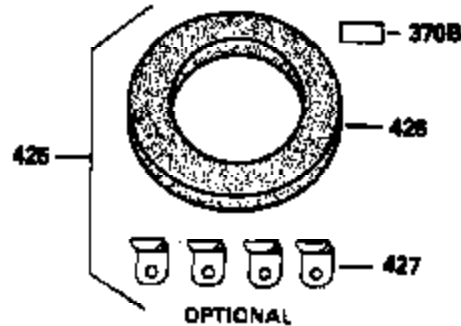

Ref #	Part Number	Qty	Description
400	33279G	1	* Gasket Set (Incl. items marked PK i n notes) Incl. part #'s 26756 (1), 27272A (2),27896A (2),27915A (1),29673 (1),33263 (1),33629 (1),34041A (1) ,34327A (1),34698A (1),34912 (1),34923A (1),35262 (1),35317 (1),35865 (1)
420	730225	1	SAE 30 4-Cycle Engine Oil (Quart)

ILLUSTRATION SHOWS TYPICAL PARTS ONLY. ORDER BY PART NUMBER. PARTS NOT LISTED ARE SUPPLIED BY OEM.

VIEW 3 of 4

Ref #	Part Number	Qty	Description
28	30322	1	Lock Nut, 8-32
51	35747A	1	Counterbalance Weight
62	650760	1	Screw, 8-32 x 3/8"
63	28545	1	Grommet
64	30063	1	Screw, Torx T-30, 1/4-20 x 1/2"
68	33356	1	Ground Terminal
203	36208	1	Compression Spring
204	650960	1	Screw, 6-32 x 1-1/8"
210	27793	1	Conduit Clip
211	28942	1	Screw, 10-32 x 3/8"
238	650834	2	Screw, 10-32 x 1-17/32"
245A	35404	1	Air Cleaner Filter
277	650729	2	Screw, 5/16-18 x 3-3/16"

ILLUSTRATION SHOWS TYPICAL PARTS ONLY. ORDER BY PART NUMBER. PARTS NOT LISTED ARE SUPPLIED BY OEM.

STANDARD POINT IGNITION

VIEW 4 of 4

MUFFLER (QUIET)
 (OPTIONAL)

OPTIONAL SPARK
 ARRESTOR

DEBRIS SCREEN KIT
 (OPTIONAL)

Ref #	Part Number	Qty	Description
16	32651	1	Governor Lever
19A	35988	1	Extension Spring
28	30322	1	Lock Nut, 8-32
51	35747A	1	Counterbalance Weight
92	650880	1	Lock Washer
93	650881	1	Flywheel Nut
103	650814	2	Screw, Torx T-15, 10-24 x 1"
186	33860	1	Governor Link
200	35956	1	Control Bracket (Incl. 203 & 204)
203	36208	1	Compression Spring
204	650960	1	Screw, 6-32 x 1-1/8"
209	650902	2	Screw, 10-32 x 7/16"
210	27793	1	Conduit Clip
211	28942	1	Screw, 10-32 x 3/8"
238	650834	2	Screw, 10-32 x 1-17/32"
245A	35404	1	Air Cleaner Filter
260	33635C	1	Blower Housing
261	650788	2	Screw, 5/16-18 x 3/4"
262	29747B	2	Screw, Torx T-40, 5/16-24 x 21/32"
277	650729	2	Screw, 5/16-18 x 3-3/16"
286	35446	1	Starter Screen
287	29752	4	Nut & Lockwasher, 1/4-28
327	35392	1	Starter Plug
370B	35274	1	Instruction Decal
390	590671	1	Rewind Starter