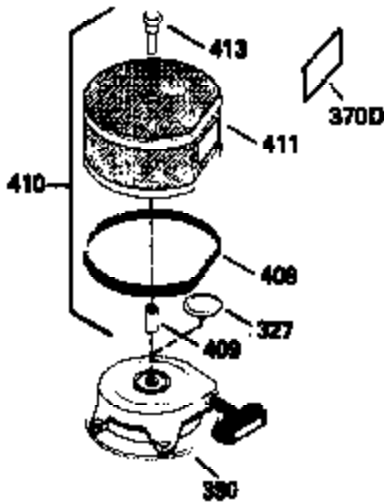

Ref #	Part Number	Qty	Description
400	33279G	1	* Gasket Set (Incl. items marked PK i n notes) Incl. part #'s 26756 (1), 27272A (2),27896A (2),27915A (1),29673 (1),33263 (1),33629 (1),34041A (1) ,34327A (1),34698A (1),34912 (1),34923A (1),35262 (1),35317 (1),35865 (1)
420	730225	1	SAE 30 4-Cycle Engine Oil (Quart)

ILLUSTRATION SHOWS TYPICAL PARTS ONLY. ORDER BY PART NUMBER. PARTS NOT LISTED ARE SUPPLIED BY OEM.

VIEW 3 of 4

Ref #	Part Number	Qty	Description
28	30322	1	Lock Nut, 8-32
51	35747A	1	Counterbalance Weight
62	650760	1	Screw, 8-32 x 3/8"
63	28545	1	Grommet
64	30063	1	Screw, Torx T-30, 1/4-20 x 1/2"
68	33356	1	Ground Terminal
203	36208	1	Compression Spring
204	650960	1	Screw, 6-32 x 1-1/8"
210	27793	1	Conduit Clip
211	28942	1	Screw, 10-32 x 3/8"
238	650834	2	Screw, 10-32 x 1-17/32"
245A	35404	1	Air Cleaner Filter
277	650729	2	Screw, 5/16-18 x 3-3/16"

ILLUSTRATION SHOWS TYPICAL PARTS ONLY. ORDER BY PART NUMBER. PARTS NOT LISTED ARE SUPPLIED BY OEM.

STANDARD POINT IGNITION

VIEW 4 of 4

MUFFLER (QUIET)
 (OPTIONAL)

OPTIONAL SPARK
 ARRESTOR

DEBRIS SCREEN KIT
 (OPTIONAL)

Ref #	Part Number	Qty	Description
16	32651	1	Governor Lever
19A	35988	1	Extension Spring
28	30322	1	Lock Nut, 8-32
51	35747A	1	Counterbalance Weight
92	650880	1	Lock Washer
93	650881	1	Flywheel Nut
103	650814	2	Screw, Torx T-15, 10-24 x 1"
186	33860	1	Governor Link
200	35956	1	Control Bracket (Incl. 203 & 204)
203	36208	1	Compression Spring
204	650960	1	Screw, 6-32 x 1-1/8"
209	650902	2	Screw, 10-32 x 7/16"
210	27793	1	Conduit Clip
211	28942	1	Screw, 10-32 x 3/8"
238	650834	2	Screw, 10-32 x 1-17/32"
245A	35404	1	Air Cleaner Filter
260	33635C	1	Blower Housing
261	650788	2	Screw, 5/16-18 x 3/4"
262	29747B	2	Screw, Torx T-40, 5/16-24 x 21/32"
277	650729	2	Screw, 5/16-18 x 3-3/16"
286	35446	1	Starter Screen
287	29752	4	Nut & Lockwasher, 1/4-28
327	35392	1	Starter Plug
370B	35274	1	Instruction Decal
390	590671	1	Rewind Starter