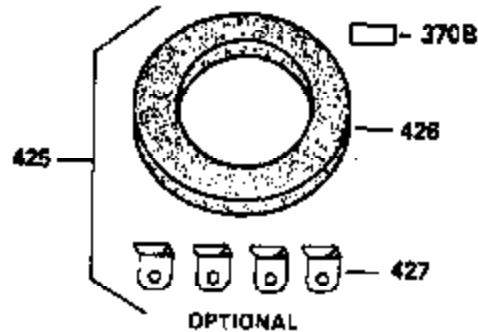

VIEW 3 OF 4

Ref #	Part Number	Qty	Description
46	650908	1	Connecting Rod Bolt
64	30063	1	Screw, Torx T-30, 1/4-20 x 1/2"
251A	650825	2	Nut & Lock Washer, 1/4-20
277	650729	2	Screw, 5/16-18 x 3-3/16"
314	650873	2	Screw, 1/4-20 x 3/4"
315	611097	1	Alternator Coil (7 Amp)(Incl. 322,322 A&323)
322A	610824	1	Connector Body
322	610921	1	Connector Body
323	610922	1	Terminal

VIEW 4 OF 4
STANDARD POINT IGNITION

**MUFFLER (QUIET)
 (OPTIONAL)**

OPTIONAL SPARK ARRESTOR

**DEBRIS SCREEN KIT
 (OPTIONAL)**

Ref #	Part Number	Qty	Description
16	32651	1	Governor Lever
19A	34043	1	Extension Spring
46	650908	1	Connecting Rod Bolt
64	30063	1	Screw, Torx T-30, 1/4-20 x 1/2"
92	650880	1	Lock Washer
93	650881	1	Flywheel Nut
103	650814	2	Screw, Torx T-15, 10-24 x 1"
186	33860	1	Governor Link
200	33948A	1	Control Bracket (Incl. 203 & 204)
206	610973	1	Terminal
209	30200	2	Screw, 10-24 x 9/16"
215	32410	1	Control Knob
251A	650825	2	Nut & Lock Washer, 1/4-20
260	33635C	1	Blower Housing
261	650788	2	Screw, 5/16-18 x 3/4"
262	29747B	2	Screw, Torx T-40, 5/16-24 x 21/32"
277	650729	2	Screw, 5/16-18 x 3-3/16"
285	35985	1	Starter Cup
286	35446	1	Starter Screen
322A	610824	1	Connector Body
327	35392	1	Starter Plug
370B	35274	1	Instruction Decal
390	590671	1	Rewind Starter