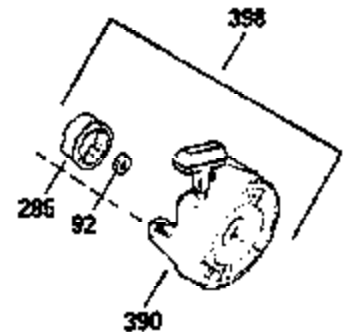

VIEW 3 OF 4

Ref #	Part Number	Qty	Description
46	650908	1	Connecting Rod Bolt
64	30063	1	Screw, Torx T-30, 1/4-20 x 1/2"
251A	650825	2	Nut & Lock Washer, 1/4-20
277	650729	2	Screw, 5/16-18 x 3-3/16"
314	650873	2	Screw, 1/4-20 x 3/4"
315	611097	1	Alternator Coil (7 Amp)(Incl. 322,322 A&323)
322A	610824	1	Connector Body
322	610921	1	Connector Body
323	610922	1	Terminal

VIEW 4 OF 4
STANDARD POINT IGNITION

**MUFFLER (QUIET)
 (OPTIONAL)**

OPTIONAL SPARK ARRESTOR

**DEBRIS SCREEN KIT
 (OPTIONAL)**

Ref #	Part Number	Qty	Description
16	32651	1	Governor Lever
19A	34043	1	Extension Spring
46	650908	1	Connecting Rod Bolt
64	30063	1	Screw, Torx T-30, 1/4-20 x 1/2"
92	650880	1	Lock Washer
93	650881	1	Flywheel Nut
103	650814	2	Screw, Torx T-15, 10-24 x 1"
186	33860	1	Governor Link
200	33948A	1	Control Bracket (Incl. 203 & 204)
206	610973	1	Terminal
209	30200	2	Screw, 10-24 x 9/16"
215	32410	1	Control Knob
251A	650825	2	Nut & Lock Washer, 1/4-20
260	33635C	1	Blower Housing
261	650788	2	Screw, 5/16-18 x 3/4"
262	29747B	2	Screw, Torx T-40, 5/16-24 x 21/32"
277	650729	2	Screw, 5/16-18 x 3-3/16"
285	35985	1	Starter Cup
286	35446	1	Starter Screen
322A	610824	1	Connector Body
327	35392	1	Starter Plug
370B	35274	1	Instruction Decal
390	590671	1	Rewind Starter