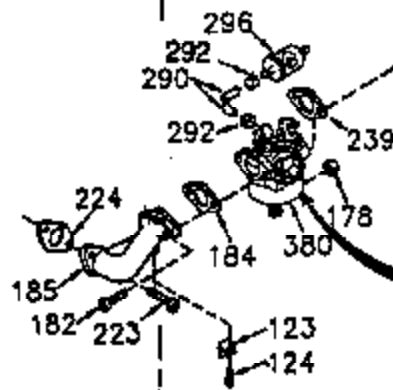

VIEW 2 OF 4

CONTINUED FROM PAGE 2

Ref #	Part Number	Qty	Description
30	36457	1	Crankshaft
40	34552	1	Piston, Pin & Ring Set (Std.)
40	34553	1	Piston, Pin & Ring Set (.010" OS)
40	34554	1	Piston, Pin & Ring Set (.020" OS)
41	34329A	1	Piston & Pin Ass'y. (Std.) (Incl. 43)
41	34330A	1	Piston & Pin Ass'y. (.010" OS) (Incl. 43)
41	34331A	1	Piston & Pin Ass'y. (.020" OS) (Incl. 43)
42	34332	1	Ring Set (Std.)
42	34333	1	Ring Set (.010" OS)
42	34334	1	Ring Set (.020" OS)
43	27888	2	Piston Pin Retaining Ring
45	35373A	1	Connecting Rod Ass'y. (Incl. 46 & 47)
46	650908	1	Connecting Rod Bolt
47	650882	1	Connecting Rod Bolt
48	34034	2	Valve Lifter
50	35381	1	Camshaft (MCR)
52	31356	1	Oil Pump Ass'y.
64	30063	1	Screw, Torx T-30, 1/4-20 x 1/2"
69	35262	1	* Mounting Flange Gasket
70	35382A	1	Mounting Flange (Incl. 72,75,80 & 81)
72	31927	1	Oil Drain Plug
75	35319	1	Oil Seal
80	30668	1	Governor Shaft
81	30590A	2	Washer
82	35378	1	Governor Gear Ass'y. (Incl. 81)
83	30588A	1	Governor Spool
84	29193	2	Retaining Ring
86	650833	8	Screw, 1/4-20 x 1-3/16"
88	31707A	1	Spacer (Incl. 81)
89	32589	1	Flywheel Key
123	33261	1	Intake Pipe Brace
124	650738	3	Screw, 1/4-20 x 5/8"
178	29752	2	Nut & Lock Washer, 1/4-28
182	30088A	2	Screw, 1/4-28 x 1"
184	33263	1	* Carburetor To Intake Pipe Gasket
185	34926	1	Intake Pipe
223	650378	2	Screw, Torx T-30, 5/16-18 x 1-1/8"
224	27915A	1	* Intake Pipe Gasket
238	650834	2	Screw, 10-32 x 1-17/32"
239	33629	1	* Air Cleaner Gasket
240	35538B	1	Air Cleaner Body (Incl. 239)
245	35403	1	Air Cleaner Filter (Incl. 251A)
245A	35404	1	Air Cleaner Filter
250	35961	1	Air Cleaner Cover
251	650886	2	Wing Nut, 1/4-20
251A	650825	2	Nut & Lock Washer, 1/4-20
290	30705	1	Fuel Line
292	26460	2	Fuel Line Clamp
305	35574	1	Oil Fill Tube
307	35499	1	"O" Ring
308	35437	1	Fill Tube Clip
310	35576	1	Dipstick
322A	610824	1	Connector Body
380	632238	1	Carburetor (Incl. 184)