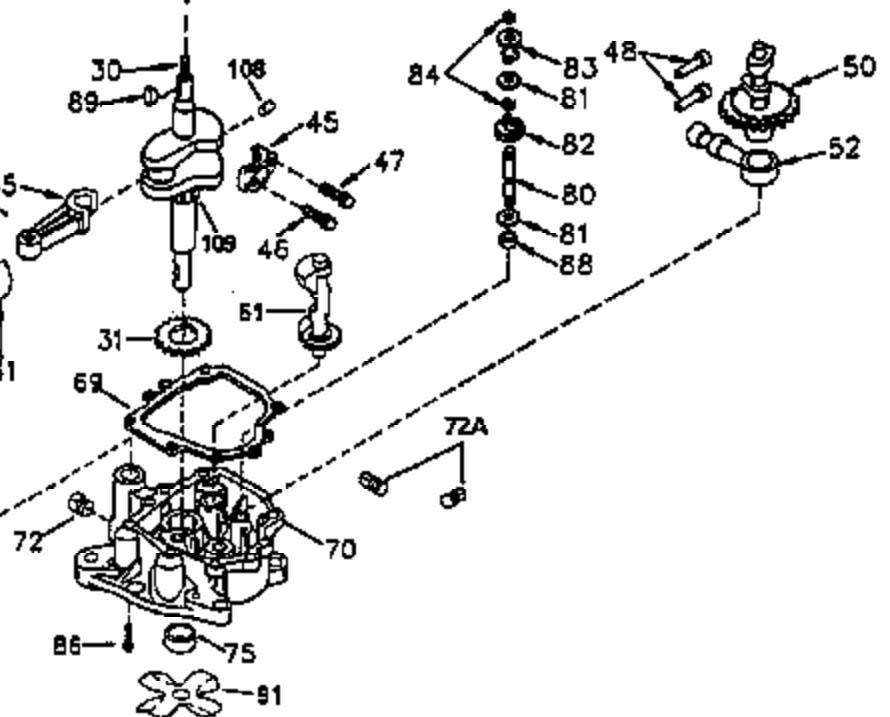

VIEW 2 OF 4

CONTINUED FROM PAGE 2

Ref #	Part Number	Qty	Description
30	36457	1	Crankshaft
40	34552	1	Piston, Pin & Ring Set (Std.)
40	34553	1	Piston, Pin & Ring Set (.010" OS)
40	34554	1	Piston, Pin & Ring Set (.020" OS)
41	34329A	1	Piston & Pin Ass'y. (Std.) (Incl. 43)
41	34330A	1	Piston & Pin Ass'y. (.010" OS) (Incl. 43)
41	34331A	1	Piston & Pin Ass'y. (.020" OS) (Incl. 43)
42	34332	1	Ring Set (Std.)
42	34333	1	Ring Set (.010" OS)
42	34334	1	Ring Set (.020" OS)
43	27888	2	Piston Pin Retaining Ring
45	35373A	1	Connecting Rod Ass'y. (Incl. 46 & 47)
46	650908	1	Connecting Rod Bolt
47	650882	1	Connecting Rod Bolt
48	34034	2	Valve Lifter
50	35381	1	Camshaft (MCR)
52	31356	1	Oil Pump Ass'y.
64	30063	1	Screw, Torx T-30, 1/4-20 x 1/2"
69	35262	1	* Mounting Flange Gasket
70	35382A	1	Mounting Flange (Incl. 72,75,80 & 81)
72	31927	1	Oil Drain Plug
75	35319	1	Oil Seal
80	30668	1	Governor Shaft
81	30590A	2	Washer
82	35378	1	Governor Gear Ass'y. (Incl. 81)
83	30588A	1	Governor Spool
84	29193	2	Retaining Ring
86	650833	8	Screw, 1/4-20 x 1-3/16"
88	31707A	1	Spacer (Incl. 81)
89	32589	1	Flywheel Key
123	33261	1	Intake Pipe Brace
124	650738	3	Screw, 1/4-20 x 5/8"
178	29752	2	Nut & Lock Washer, 1/4-28
182	30088A	2	Screw, 1/4-28 x 1"
184	33263	1	* Carburetor To Intake Pipe Gasket
185	34926	1	Intake Pipe
223	650378	2	Screw, Torx T-30, 5/16-18 x 1-1/8"
224	27915A	1	* Intake Pipe Gasket
238	650834	2	Screw, 10-32 x 1-17/32"
239	33629	1	* Air Cleaner Gasket
240	35538B	1	Air Cleaner Body (Incl. 239)
245	35403	1	Air Cleaner Filter (Incl. 251A)
245A	35404	1	Air Cleaner Filter
250	35961	1	Air Cleaner Cover
251	650886	2	Wing Nut, 1/4-20
251A	650825	2	Nut & Lock Washer, 1/4-20
290	30705	1	Fuel Line
292	26460	2	Fuel Line Clamp
305	35574	1	Oil Fill Tube
307	35499	1	"O" Ring
308	35437	1	Fill Tube Clip
310	35576	1	Dipstick
322A	610824	1	Connector Body
380	632238	1	Carburetor (Incl. 184)