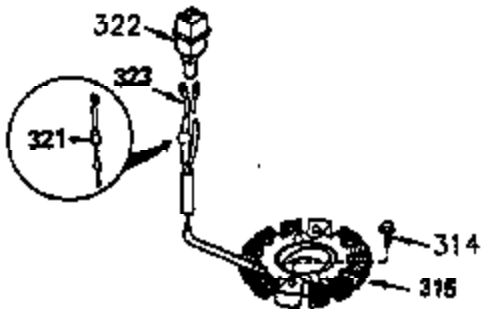

VIEW 3 OF 4

Ref #	Part Number	Qty	Description
46	650908	1	Connecting Rod Bolt
64	30063	1	Screw, Torx T-30, 1/4-20 x 1/2"
251A	650825	2	Nut & Lock Washer, 1/4-20
277	650729	2	Screw, 5/16-18 x 3-3/16"
314	650873	2	Screw, 1/4-20 x 3/4"
315	611097	1	Alternator Coil (7 Amp)(Incl. 322,322 A&323)
322A	610824	1	Connector Body
322	610921	1	Connector Body
323	610922	1	Terminal