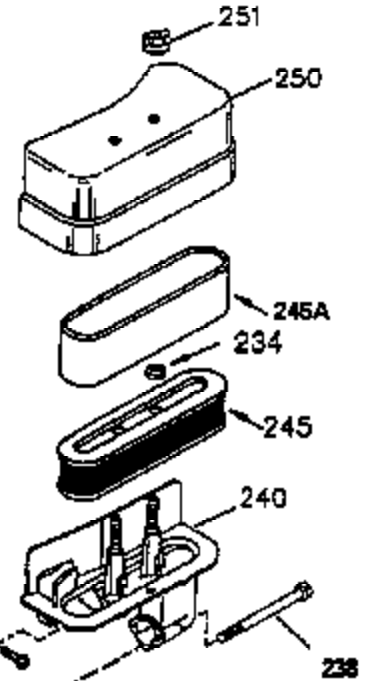

VIEW 2 OF 4

CONTINUED FROM PAGE 2

Ref #	Part Number	Qty	Description
30	36457	1	Crankshaft
40	34552	1	Piston, Pin & Ring Set (Std.)
40	34553	1	Piston, Pin & Ring Set (.010" OS)
40	34554	1	Piston, Pin & Ring Set (.020" OS)
41	34329A	1	Piston & Pin Ass'y. (Std.) (Incl. 43)
41	34330A	1	Piston & Pin Ass'y. (.010" OS) (Incl. 43)
41	34331A	1	Piston & Pin Ass'y. (.020" OS) (Incl. 43)
42	34332	1	Ring Set (Std.)
42	34333	1	Ring Set (.010" OS)
42	34334	1	Ring Set (.020" OS)
43	27888	2	Piston Pin Retaining Ring
45	35373A	1	Connecting Rod Ass'y. (Incl. 46 & 47)
46	650908	1	Connecting Rod Bolt
47	650882	1	Connecting Rod Bolt
48	34034	2	Valve Lifter
50	35381	1	Camshaft (MCR)
52	31356	1	Oil Pump Ass'y.
64	30063	1	Screw, Torx T-30, 1/4-20 x 1/2"
69	35262	1	* Mounting Flange Gasket
70	35382A	1	Mounting Flange (Incl. 72,75,80 & 81)
72	31927	1	Oil Drain Plug
75	35319	1	Oil Seal
80	30668	1	Governor Shaft
81	30590A	2	Washer
82	35378	1	Governor Gear Ass'y. (Incl. 81)
83	30588A	1	Governor Spool
84	29193	2	Retaining Ring
86	650833	8	Screw, 1/4-20 x 1-3/16"
88	31707A	1	Spacer (Incl. 81)
89	32589	1	Flywheel Key
123	33261	1	Intake Pipe Brace
124	650738	3	Screw, 1/4-20 x 5/8"
178	29752	2	Nut & Lock Washer, 1/4-28
182	30088A	2	Screw, 1/4-28 x 1"
184	33263	1	* Carburetor To Intake Pipe Gasket
185	34926	1	Intake Pipe
223	650378	2	Screw, Torx T-30, 5/16-18 x 1-1/8"
224	27915A	1	* Intake Pipe Gasket
238	650834	2	Screw, 10-32 x 1-17/32"
239	33629	1	* Air Cleaner Gasket
240	35538B	1	Air Cleaner Body (Incl. 239)
245	35403	1	Air Cleaner Filter (Incl. 251A)
245A	35404	1	Air Cleaner Filter
250	35961	1	Air Cleaner Cover
251	650886	2	Wing Nut, 1/4-20
251A	650825	2	Nut & Lock Washer, 1/4-20
290	30705	1	Fuel Line
292	26460	2	Fuel Line Clamp
305	35574	1	Oil Fill Tube
307	35499	1	"O" Ring
308	35437	1	Fill Tube Clip
310	35576	1	Dipstick
322A	610824	1	Connector Body
380	632238	1	Carburetor (Incl. 184)