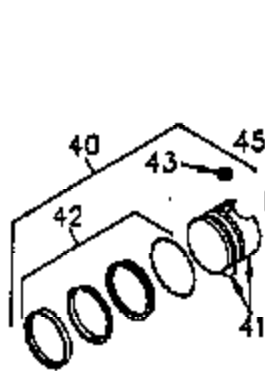

VIEW 2 OF 4

CONTINUED FROM PAGE 2

Ref #	Part Number	Qty	Description
30	36457	1	Crankshaft
40	34552	1	Piston, Pin & Ring Set (Std.)
40	34553	1	Piston, Pin & Ring Set (.010" OS)
40	34554	1	Piston, Pin & Ring Set (.020" OS)
41	34329A	1	Piston & Pin Ass'y. (Std.) (Incl. 43)
41	34330A	1	Piston & Pin Ass'y. (.010" OS) (Incl. 43)
41	34331A	1	Piston & Pin Ass'y. (.020" OS) (Incl. 43)
42	34332	1	Ring Set (Std.)
42	34333	1	Ring Set (.010" OS)
42	34334	1	Ring Set (.020" OS)
43	27888	2	Piston Pin Retaining Ring
45	35373A	1	Connecting Rod Ass'y. (Incl. 46 & 47)
46	650908	1	Connecting Rod Bolt
47	650882	1	Connecting Rod Bolt
48	34034	2	Valve Lifter
50	35381	1	Camshaft (MCR)
52	31356	1	Oil Pump Ass'y.
64	30063	1	Screw, Torx T-30, 1/4-20 x 1/2"
69	35262	1	* Mounting Flange Gasket
70	35382A	1	Mounting Flange (Incl. 72,75,80 & 81)
72	31927	1	Oil Drain Plug
75	35319	1	Oil Seal
80	30668	1	Governor Shaft
81	30590A	2	Washer
82	35378	1	Governor Gear Ass'y. (Incl. 81)
83	30588A	1	Governor Spool
84	29193	2	Retaining Ring
86	650833	8	Screw, 1/4-20 x 1-3/16"
88	31707A	1	Spacer (Incl. 81)
89	32589	1	Flywheel Key
123	33261	1	Intake Pipe Brace
124	650738	3	Screw, 1/4-20 x 5/8"
178	29752	2	Nut & Lock Washer, 1/4-28
182	30088A	2	Screw, 1/4-28 x 1"
184	33263	1	* Carburetor To Intake Pipe Gasket
185	34926	1	Intake Pipe
223	650378	2	Screw, Torx T-30, 5/16-18 x 1-1/8"
224	27915A	1	* Intake Pipe Gasket
238	650834	2	Screw, 10-32 x 1-17/32"
239	33629	1	* Air Cleaner Gasket
240	35538B	1	Air Cleaner Body (Incl. 239)
245	35403	1	Air Cleaner Filter (Incl. 251A)
245A	35404	1	Air Cleaner Filter
250	35961	1	Air Cleaner Cover
251	650886	2	Wing Nut, 1/4-20
251A	650825	2	Nut & Lock Washer, 1/4-20
290	30705	1	Fuel Line
292	26460	2	Fuel Line Clamp
305	35574	1	Oil Fill Tube
307	35499	1	"O" Ring
308	35437	1	Fill Tube Clip
310	35576	1	Dipstick
322A	610824	1	Connector Body
380	632238	1	Carburetor (Incl. 184)