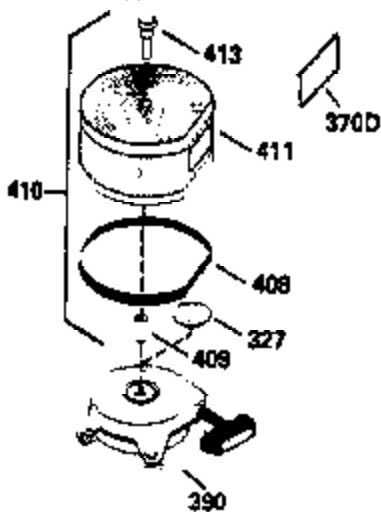

VIEW 3 OF 4

Ref #	Part Number	Qty	Description
46	650908	1	Connecting Rod Bolt
64	30063	1	Screw, Torx T-30, 1/4-20 x 1/2"
251A	650825	2	Nut & Lock Washer, 1/4-20
277	650729	2	Screw, 5/16-18 x 3-3/16"
314	650873	2	Screw, 1/4-20 x 3/4"
315	611097	1	Alternator Coil (7 Amp)(Incl. 322,322 A&323)
322A	610824	1	Connector Body
322	610921	1	Connector Body
323	610922	1	Terminal

VIEW 4 OF 4
STANDARD POINT IGNITION

**MUFFLER (QUIET)
 (OPTIONAL)**

OPTIONAL SPARK ARRESTOR

**DEBRIS SCREEN KIT
 (OPTIONAL)**

Ref #	Part Number	Qty	Description
16	32651	1	Governor Lever
19A	34043	1	Extension Spring
46	650908	1	Connecting Rod Bolt
64	30063	1	Screw, Torx T-30, 1/4-20 x 1/2"
92	650880	1	Lock Washer
93	650881	1	Flywheel Nut
103	650814	2	Screw, Torx T-15, 10-24 x 1"
186	33860	1	Governor Link
200	33948A	1	Control Bracket (Incl. 203 & 204)
206	610973	1	Terminal
209	30200	2	Screw, 10-24 x 9/16"
215	32410	1	Control Knob
251A	650825	2	Nut & Lock Washer, 1/4-20
260	33635C	1	Blower Housing
261	650788	2	Screw, 5/16-18 x 3/4"
262	29747B	2	Screw, Torx T-40, 5/16-24 x 21/32"
277	650729	2	Screw, 5/16-18 x 3-3/16"
285	35985	1	Starter Cup
286	35446	1	Starter Screen
322A	610824	1	Connector Body
327	35392	1	Starter Plug
370B	35274	1	Instruction Decal
390	590671	1	Rewind Starter