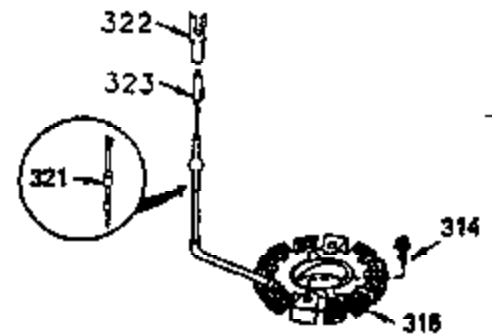

VIEW 3 OF 4

Ref #	Part Number	Qty	Description
46	650908	1	Connecting Rod Bolt
64	30063	1	Screw, Torx T-30, 1/4-20 x 1/2"
251A	650825	2	Nut & Lock Washer, 1/4-20
277	650729	2	Screw, 5/16-18 x 3-3/16"
314	650873	2	Screw, 1/4-20 x 3/4"
315	611097	1	Alternator Coil (7 Amp)(Incl. 322,322 A&323)
322A	610824	1	Connector Body
322	610921	1	Connector Body
323	610922	1	Terminal