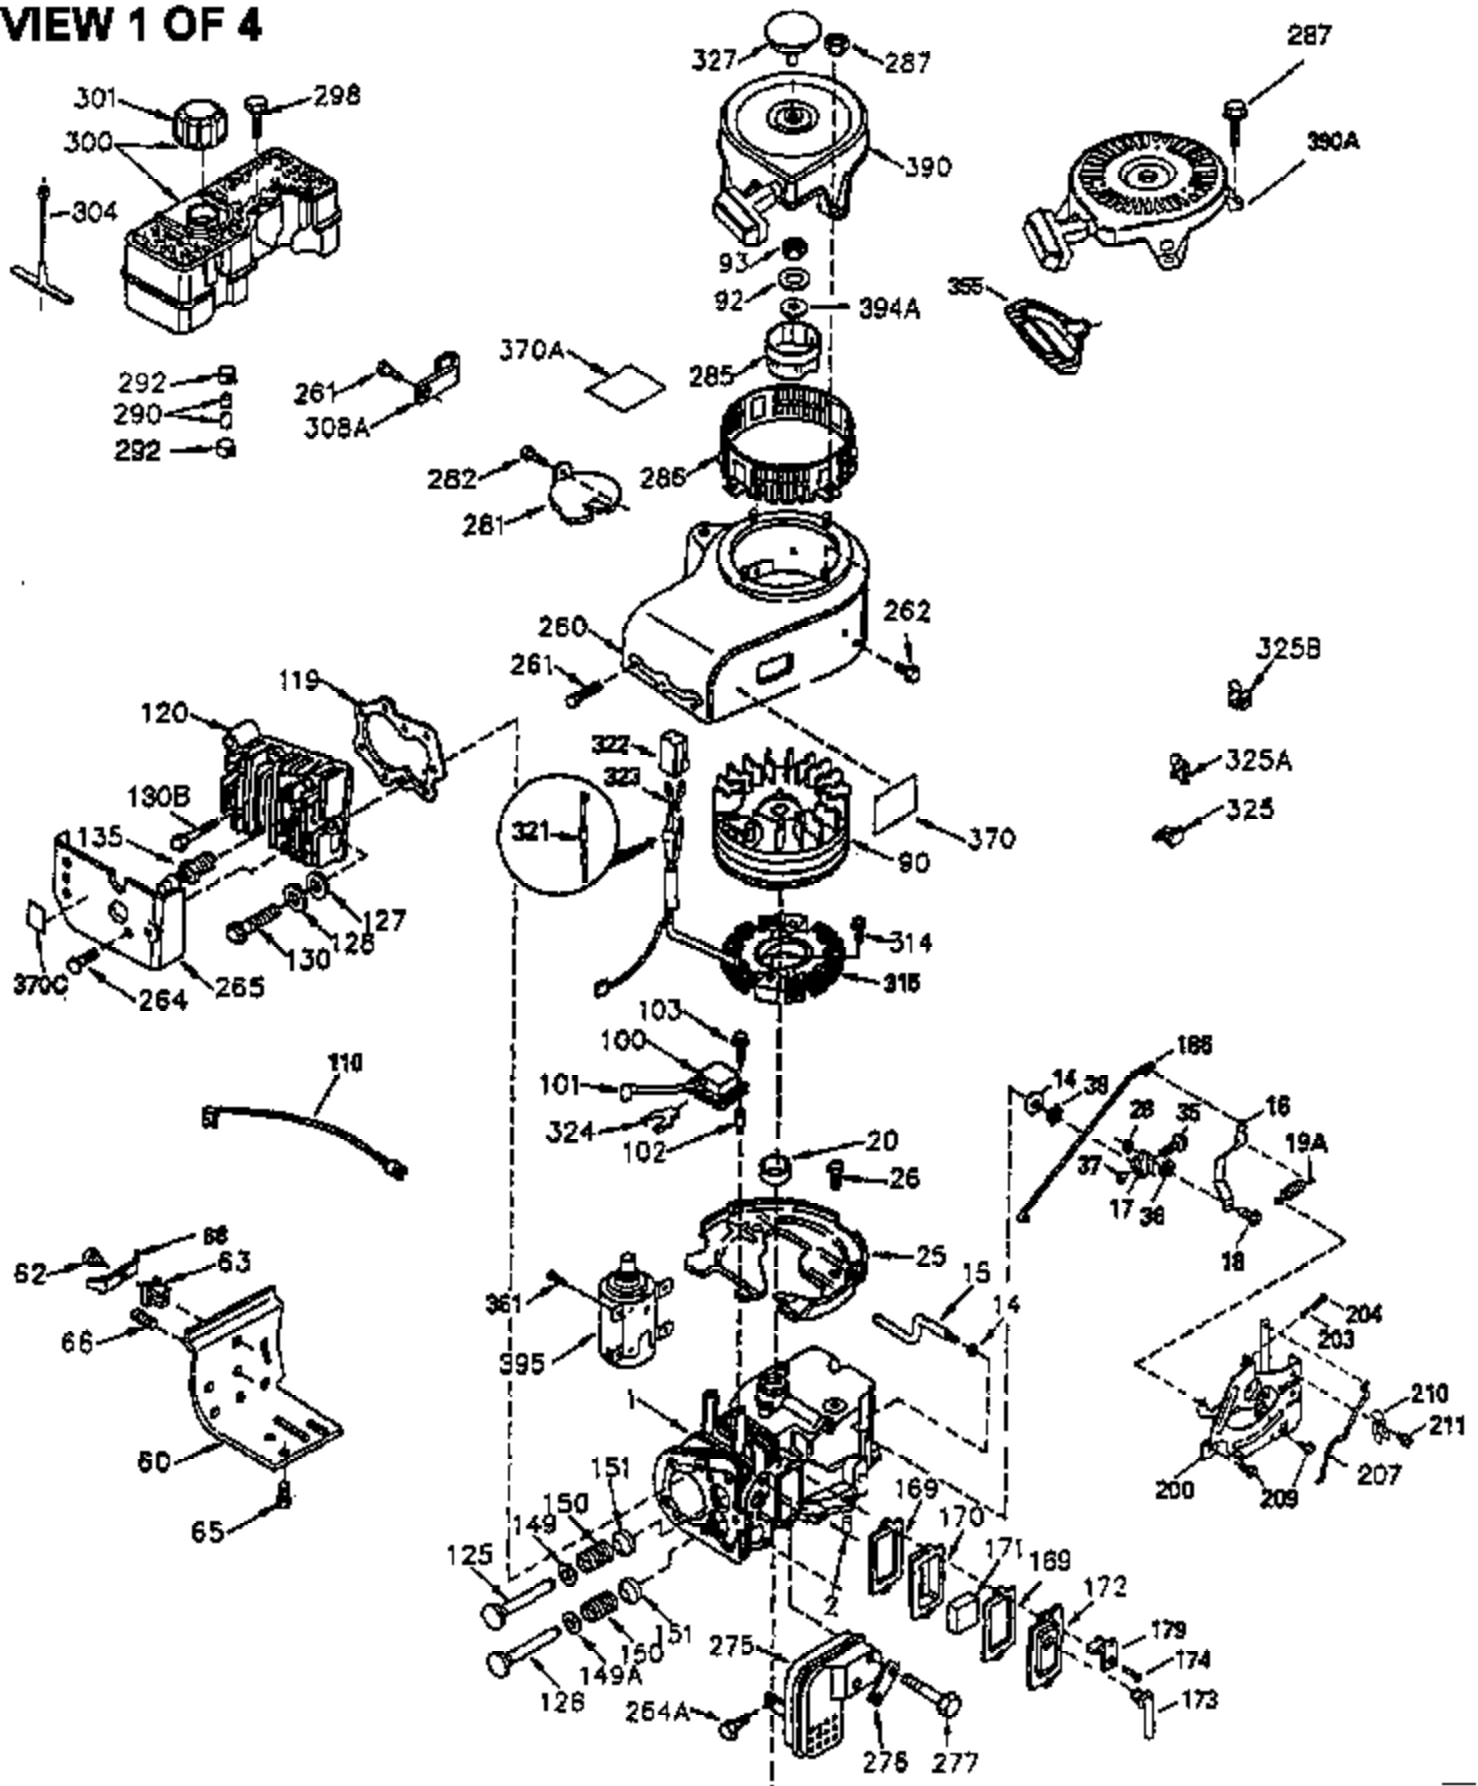

ILLUSTRATION SHOWS TYPICAL PARTS ONLY. ORDER BY PART NUMBER. PARTS NOT LISTED ARE SUPPLIED BY OEM.

VIEW 1 OF 4

CONTINUED ON PAGE 3

Ref #	Part Number	Qty	Description
	1 35745	1	Cylinder (Incl. 2 & 20)
	2 27652	2	Dowel Pin
	14 28277	2	Washer
	15 35082	1	Governor Rod
	16 32651	1	Governor Lever
	17 29916	1	Governor Lever Clamp
	18 650548	1	Screw, 8-32 x 5/16"
	19A 35988	1	Extension Spring
	20 35319	1	Oil Seal
	25 36460	1	Blower Housing Baffle
	26 650561	2	Screw, 1/4-20 x 5/8"
	28 30322	1	Lock Nut, 8-32
	35 29826	1	Screw, 10-32 x 3/4"
	36 29918	1	Lock Washer
	37 29216	1	Lock Nut, 10-32
	38 29642	1	Retaining Ring
	46 650908	1	Connecting Rod Bolt
	60 33273A	1	Blower Housing Extension
	62 650760	1	Screw, 8-32 x 3/8"
	63 28545	1	Grommet
	65 650128	1	Screw, 10-24 x 1/2"
	66 30063	1	Screw, Torx T-30, 1/4-20 x 1/2"
	68 33356	1	Ground Terminal
	90 611093	1	Flywheel
	92 650880	1	Lock Washer
	93 650881	1	Flywheel Nut
	100 35135	1	Solid State Ignition
	101 610118	1	Spark Plug Cover
	102 650872	2	Solid State Mounting Stud
	103 650814	2	Screw, Torx T-15, 10-24 x 1"
	110 35234	1	Ground Wire Assy.
	119 36448	1	* Cylinder Head Gasket
	120 36449	1	Cylinder Head
	125 27878A	1	Exhaust Valve (Std.) (Incl. 151)
	125 27880A	1	Exhaust Valve (1/32" OS) (Incl. 151)
	126 34035	1	Intake Valve (Std.) (Incl. 151)
	126 34036	1	Intake Valve (1/32" OS) (Incl. 151)
	127 650691	9	Washer
	128 650690	9	Belleville Washer
	130 650694A	9	Screw, 5/16-18 x 2"
	135 33636	1	Resistor Spark Plug (RJ17LM)
	149A 35862	1	Valve Spring Cap
	149 27882	1	Valve Spring Cap
	150 27881	2	Valve Spring
	151 32581	2	Valve Spring Keeper
	169 27896A	2	* Valve Cover Gasket
	170 28423	1	Breather Body
	171 28424	1	Breather Element
	172 28425	1	Valve Cover
	173 35350	1	Breather Tube
	174 650128	2	Screw, 10-24 x 1/2"
	186 33860	1	Governor Link
	200 35956	1	Control Bracket (Incl. 203 & 204)
	203 36208	1	Compression Spring
	204 650960	1	Screw, 6-32 x 1-1/8"
	207 35989	1	Throttle Link
	209 650902	2	Screw, 10-32 x 7/16"
	251A 650825	2	Nut & Lock Washer, 1/4-20