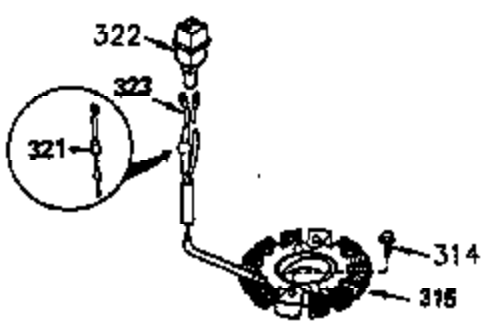

Ref #	Part Number	Qty	Description
260	36266	1	Blower Housing
261	650788	2	Screw, 5/16-18 x 3/4"
262	29747B	2	Screw, Torx T-40, 5/16-24 x 21/32"
264	650802	1	Screw, 1/4-20 x 5/8"
265	33272B	1	Cylinder Head Cover
275	34185A	1	Muffler
276	31588	1	Locking Plate
277	650729	2	Screw, 5/16-18 x 3-3/16"
286	35962	1	Cup & Screen
290	30705	1	Fuel Line
292	26460	2	Fuel Line Clamp
298	28763	2	Screw, 10-32 x 35/64"
300	33583B	1	Fuel Tank (Incl. 292, 298 & 301)
301	35355	1	Fuel Cap
314	650873	2	Screw, 1/4-20 x 3/4"
315	611116	1	Alternator Coil (3 Amp D.C.)(Incl.321 322&323)
321	611161	1	Diode
322	611117	1	Connector Body
323	611118	1	Terminal
325	34246	1	Wire Clip
361	650990	4	Screw, Torx T-30, 5/16-18 x 15/32"
370A	35274	1	Oil Instruction Decal
370	36261	1	Lubrication Decal
394A	650948	1	Washer
395	35763A	1	Electric Starter Motor (12 Volt)

VIEW 3 OF 4

Ref #	Part Number	Qty	Description
46	650908	1	Connecting Rod Bolt
62	650760	1	Screw, 8-32 x 3/8"
63	28545	1	Grommet
66	30063	1	Screw, Torx T-30, 1/4-20 x 1/2"
68	33356	1	Ground Terminal
251A	650825	2	Nut & Lock Washer, 1/4-20
277	650729	2	Screw, 5/16-18 x 3-3/16"
314	650873	2	Screw, 1/4-20 x 3/4"
315	611116	1	Alternator Coil (3 Amp D.C.)(Incl.321 322&323)
321	611161	1	Diode
322	611117	1	Connector Body
323	611118	1	Terminal