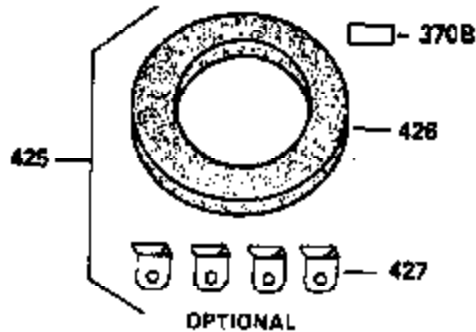

VIEW 3 OF 4

Ref #	Part Number	Qty	Description
46	650908	1	Connecting Rod Bolt
62	650760	1	Screw, 8-32 x 3/8"
63	28545	1	Grommet
66	30063	1	Screw, Torx T-30, 1/4-20 x 1/2"
68	33356	1	Ground Terminal
251A	650825	2	Nut & Lock Washer, 1/4-20
277	650729	2	Screw, 5/16-18 x 3-3/16"
314	650873	2	Screw, 1/4-20 x 3/4"
315	611116	1	Alternator Coil (3 Amp D.C.)(Incl.321 322&323)
321	611161	1	Diode
322	611117	1	Connector Body
323	611118	1	Terminal

VIEW 4 OF 4
STANDARD POINT IGNITION

**MUFFLER (QUIET)
 (OPTIONAL)**

OPTIONAL SPARK ARRESTOR

**DEBRIS SCREEN KIT
 (OPTIONAL)**

Ref #	Part Number	Qty	Description
	16 32651	1	Governor Lever
	19A 35988	1	Extension Spring
	46 650908	1	Connecting Rod Bolt
	92 650880	1	Lock Washer
	93 650881	1	Flywheel Nut
	103 650814	2	Screw, Torx T-15, 10-24 x 1"
	186 33860	1	Governor Link
	200 35956	1	Control Bracket (Incl. 203 & 204)
	209 650902	2	Screw, 10-32 x 7/16"
	251A 650825	2	Nut & Lock Washer, 1/4-20
	260 36266	1	Blower Housing
	261 650788	2	Screw, 5/16-18 x 3/4"
	262 29747B	2	Screw, Torx T-40, 5/16-24 x 21/32"
	263 35963	1	Trim Ring
	277 650729	2	Screw, 5/16-18 x 3-3/16"
	286 35962	1	Cup & Screen
	326 36210	1	Blower Housing Plug
	347 650949	3	Screw, 10-32 x 9/16"