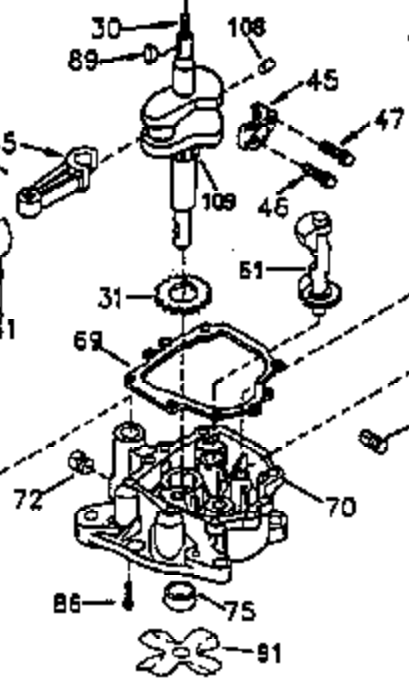

VIEW 2 OF 4

CONTINUED FROM PAGE 2

Ref #	Part Number	Qty	Description
30	35802A	1	Crankshaft
31	35327	1	Counterbalance Gear
40	34552	1	Piston, Pin & Ring Set (Std.)
40	34553	1	Piston, Pin & Ring Set (.010" OS)
40	34554	1	Piston, Pin & Ring Set (.020" OS)
41	34329A	1	Piston & Pin Ass'y. (Std.) (Incl. 43)
41	34330A	1	Piston & Pin Ass'y. (.010" OS) (Incl. 43)
41	34331A	1	Piston & Pin Ass'y. (.020" OS) (Incl. 43)
42	34332	1	Ring Set (Std.)
42	34333	1	Ring Set (.010" OS)
42	34334	1	Ring Set (.020" OS)
43	27888	2	Piston Pin Retaining Ring
45	35373A	1	Connecting Rod Ass'y. (Incl. 46 & 47)
46	650908	1	Connecting Rod Bolt
47	650882	1	Connecting Rod Bolt
48	34034	2	Valve Lifter
50	35381	1	Camshaft (MCR)
51	35747A	1	Counterbalance Weight
52	31356	1	Oil Pump Ass'y.
69	35317	1	* Mounting Flange Gasket
70	35711A	1	Mounting Flange (Incl. 72,75,80 & 81)
72	31927	1	Oil Drain Plug
75	35319	1	Oil Seal
80	35873	1	Governor Shaft
81	30590A	2	Washer
82	35378	1	Governor Gear Ass'y. (Incl. 81)
83	30588A	1	Governor Spool
84	29193	2	Retaining Ring
86	650833	7	Screw, 1/4-20 x 1-3/16"
88	31707A	1	Spacer (Incl. 81)
89	32589	1	Flywheel Key
123	33261	1	Intake Pipe Brace
124	650738	2	Screw, 1/4-20 x 5/8"
178	29752	2	Nut & Lock Washer, 1/4-28
182	30088A	2	Screw, 1/4-28 x 1"
184	33263	1	* Carburetor To Intake Pipe Gasket
185	34926	1	Intake Pipe
223	650378	2	Screw, Torx T-30, 5/16-18 x 1-1/8"
224	27915A	1	* Intake Pipe Gasket
238	650834	2	Screw, 10-32 x 1-17/32"
239	33629	1	* Air Cleaner Gasket
240	35538B	1	Air Cleaner Body (Incl. 239)
245	35403	1	Air Cleaner Filter (Incl. 251A)
250	35961	1	Air Cleaner Cover
251A	650825	2	Nut & Lock Washer, 1/4-20
251	650886	2	Wing Nut, 1/4-20
290	30705	1	Fuel Line
292	26460	2	Fuel Line Clamp
305	35574	1	Oil Fill Tube
307	35499	1	"O" Ring
308	35437	1	Fill Tube Clip
310	35576	1	Dipstick
380	632677	1	Carburetor (Incl. 184)
400	36450A	1	* Gasket Set (Incl. items marked PK in notes) Incl. part #'s 27272A (1), 27896A (2), 27915A (1), 29673 (1), 33263 (1), 33629 (1), 34698A (1), 36448 (1), 35317 (1)
420	730225	1	SAE 30 4-Cycle Engine Oil (Quart)