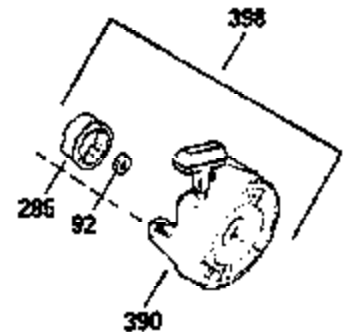

VIEW 3 OF 4

Ref #	Part Number	Qty	Description
46	650908	1	Connecting Rod Bolt
62	650760	1	Screw, 8-32 x 3/8"
63	28545	1	Grommet
66	30063	1	Screw, Torx T-30, 1/4-20 x 1/2"
68	33356	1	Ground Terminal
251A	650825	2	Nut & Lock Washer, 1/4-20
277	650729	2	Screw, 5/16-18 x 3-3/16"
314	650873	2	Screw, 1/4-20 x 3/4"
315	611116	1	Alternator Coil (3 Amp D.C.)(Incl.321 322&323)
321	611161	1	Diode
322	611117	1	Connector Body
323	611118	1	Terminal

VIEW 4 OF 4
STANDARD POINT IGNITION

**MUFFLER (QUIET)
 (OPTIONAL)**

OPTIONAL SPARK ARRESTOR

**DEBRIS SCREEN KIT
 (OPTIONAL)**

Ref #	Part Number	Qty	Description
	16 32651	1	Governor Lever
	19A 35988	1	Extension Spring
	46 650908	1	Connecting Rod Bolt
	92 650880	1	Lock Washer
	93 650881	1	Flywheel Nut
	103 650814	2	Screw, Torx T-15, 10-24 x 1"
	186 33860	1	Governor Link
	200 35956	1	Control Bracket (Incl. 203 & 204)
	209 650902	2	Screw, 10-32 x 7/16"
	251A 650825	2	Nut & Lock Washer, 1/4-20
	260 36266	1	Blower Housing
	261 650788	2	Screw, 5/16-18 x 3/4"
	262 29747B	2	Screw, Torx T-40, 5/16-24 x 21/32"
	263 35963	1	Trim Ring
	277 650729	2	Screw, 5/16-18 x 3-3/16"
	286 35962	1	Cup & Screen
	326 36210	1	Blower Housing Plug
	347 650949	3	Screw, 10-32 x 9/16"