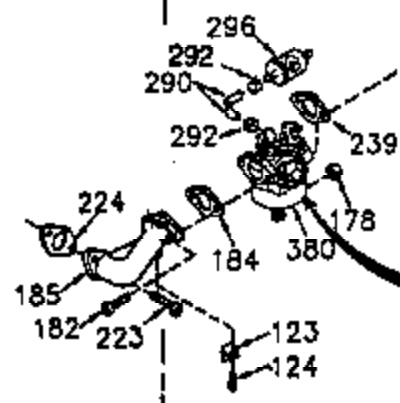

VIEW 2 OF 4

CONTINUED FROM PAGE 2

Ref #	Part Number	Qty	Description
30	35802A	1	Crankshaft
31	35327	1	Counterbalance Gear
40	34552	1	Piston, Pin & Ring Set (Std.)
40	34553	1	Piston, Pin & Ring Set (.010" OS)
40	34554	1	Piston, Pin & Ring Set (.020" OS)
41	34329A	1	Piston & Pin Ass'y. (Std.) (Incl. 43)
41	34330A	1	Piston & Pin Ass'y. (.010" OS) (Incl. 43)
41	34331A	1	Piston & Pin Ass'y. (.020" OS) (Incl. 43)
42	34332	1	Ring Set (Std.)
42	34333	1	Ring Set (.010" OS)
42	34334	1	Ring Set (.020" OS)
43	27888	2	Piston Pin Retaining Ring
45	35373A	1	Connecting Rod Ass'y. (Incl. 46 & 47)
46	650908	1	Connecting Rod Bolt
47	650882	1	Connecting Rod Bolt
48	34034	2	Valve Lifter
50	35381	1	Camshaft (MCR)
51	35747A	1	Counterbalance Weight
52	31356	1	Oil Pump Ass'y.
69	35317	1	* Mounting Flange Gasket
70	35711A	1	Mounting Flange (Incl. 72,75,80 & 81)
72	31927	1	Oil Drain Plug
75	35319	1	Oil Seal
80	35873	1	Governor Shaft
81	30590A	2	Washer
82	35378	1	Governor Gear Ass'y. (Incl. 81)
83	30588A	1	Governor Spool
84	29193	2	Retaining Ring
86	650833	7	Screw, 1/4-20 x 1-3/16"
88	31707A	1	Spacer (Incl. 81)
89	32589	1	Flywheel Key
123	33261	1	Intake Pipe Brace
124	650738	2	Screw, 1/4-20 x 5/8"
178	29752	2	Nut & Lock Washer, 1/4-28
182	30088A	2	Screw, 1/4-28 x 1"
184	33263	1	* Carburetor To Intake Pipe Gasket
185	34926	1	Intake Pipe
223	650378	2	Screw, Torx T-30, 5/16-18 x 1-1/8"
224	27915A	1	* Intake Pipe Gasket
238	650834	2	Screw, 10-32 x 1-17/32"
239	33629	1	* Air Cleaner Gasket
240	35538B	1	Air Cleaner Body (Incl. 239)
245	35403	1	Air Cleaner Filter (Incl. 251A)
250	35961	1	Air Cleaner Cover
251A	650825	2	Nut & Lock Washer, 1/4-20
251	650886	2	Wing Nut, 1/4-20
290	30705	1	Fuel Line
292	26460	2	Fuel Line Clamp
305	35574	1	Oil Fill Tube
307	35499	1	"O" Ring
308	35437	1	Fill Tube Clip
310	35576	1	Dipstick
380	632677	1	Carburetor (Incl. 184)
400	36450A	1	* Gasket Set (Incl. items marked PK in notes) Incl. part #'s 27272A (1), 27896A (2), 27915A (1), 29673 (1), 33263 (1), 33629 (1), 34698A (1), 36448 (1), 35317 (1)
420	730225	1	SAE 30 4-Cycle Engine Oil (Quart)