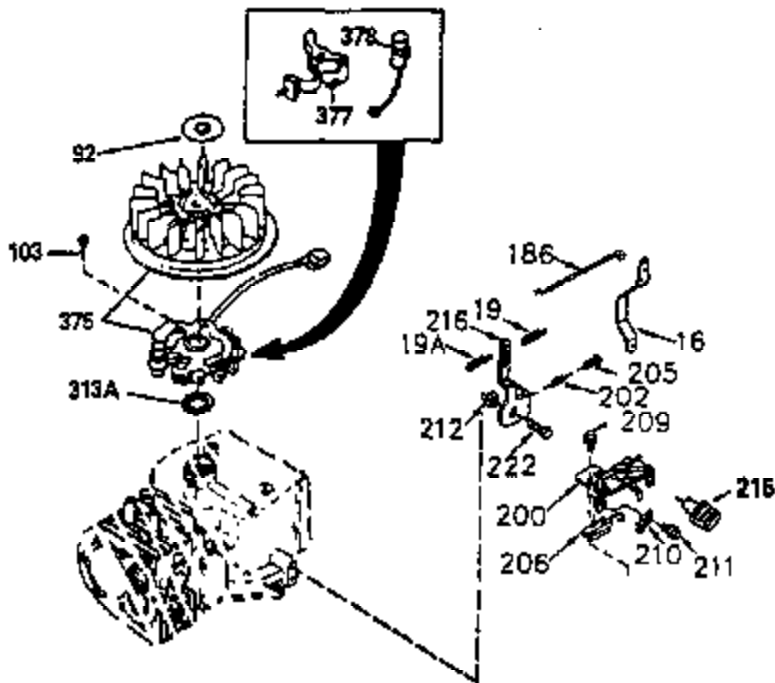

VIEW 4 OF 4
STANDARD POINT IGNITION