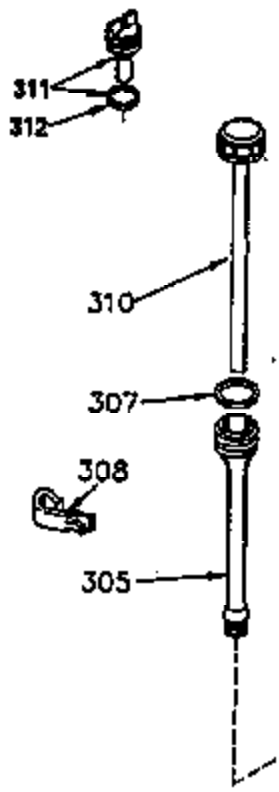

VIEW 2 OF 4

CONTINUED FROM PAGE 2

Ref #	Part Number	Qty	Description
30	35802A	1	Crankshaft
31	35327	1	Counterbalance Gear
40	34552	1	Piston, Pin & Ring Set (Std.)
40	34553	1	Piston, Pin & Ring Set (.010" OS)
40	34554	1	Piston, Pin & Ring Set (.020" OS)
41	34329A	1	Piston & Pin Ass'y. (Std.) (Incl. 43)
41	34330A	1	Piston & Pin Ass'y. (.010" OS) (Incl. 43)
41	34331A	1	Piston & Pin Ass'y. (.020" OS) (Incl. 43)
42	34332	1	Ring Set (Std.)
42	34333	1	Ring Set (.010" OS)
42	34334	1	Ring Set (.020" OS)
43	27888	2	Piston Pin Retaining Ring
45	35373A	1	Connecting Rod Ass'y. (Incl. 46 & 47)
46	650908	1	Connecting Rod Bolt
47	650882	1	Connecting Rod Bolt
48	34034	2	Valve Lifter
50	35381	1	Camshaft (MCR)
51	35747A	1	Counterbalance Weight
52	31356	1	Oil Pump Ass'y.
69	35317	1	* Mounting Flange Gasket
70	35711A	1	Mounting Flange (Incl. 72,75,80 & 81)
72	31927	1	Oil Drain Plug
75	35319	1	Oil Seal
80	35873	1	Governor Shaft
81	30590A	2	Washer
82	35378	1	Governor Gear Ass'y. (Incl. 81)
83	30588A	1	Governor Spool
84	29193	2	Retaining Ring
86	650833	7	Screw, 1/4-20 x 1-3/16"
88	31707A	1	Spacer (Incl. 81)
89	32589	1	Flywheel Key
123	33261	1	Intake Pipe Brace
124	650738	2	Screw, 1/4-20 x 5/8"
178	29752	2	Nut & Lock Washer, 1/4-28
182	30088A	2	Screw, 1/4-28 x 1"
184	33263	1	* Carburetor To Intake Pipe Gasket
185	34926	1	Intake Pipe
223	650378	2	Screw, Torx T-30, 5/16-18 x 1-1/8"
224	27915A	1	* Intake Pipe Gasket
238	650834	2	Screw, 10-32 x 1-17/32"
239	33629	1	* Air Cleaner Gasket
240	35538B	1	Air Cleaner Body (Incl. 239)
245	35403	1	Air Cleaner Filter (Incl. 251A)
250	35961	1	Air Cleaner Cover
251A	650825	2	Nut & Lock Washer, 1/4-20
251	650886	2	Wing Nut, 1/4-20
290	30705	1	Fuel Line
292	26460	2	Fuel Line Clamp
305	35574	1	Oil Fill Tube
307	35499	1	"O" Ring
308	35437	1	Fill Tube Clip
310	35576	1	Dipstick
380	632677	1	Carburetor (Incl. 184)
400	36450A	1	* Gasket Set (Incl. items marked PK in notes) Incl. part #'s 27272A (1), 27896A (2), 27915A (1), 29673 (1), 33263 (1), 33629 (1), 34698A (1), 36448 (1), 35317 (1)
420	730225	1	SAE 30 4-Cycle Engine Oil (Quart)