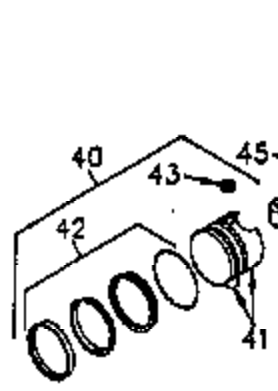

VIEW 2 OF 4

CONTINUED FROM PAGE 2

Ref #	Part Number	Qty	Description
30	35802A	1	Crankshaft
31	35327	1	Counterbalance Gear
40	34552	1	Piston, Pin & Ring Set (Std.)
40	34553	1	Piston, Pin & Ring Set (.010" OS)
40	34554	1	Piston, Pin & Ring Set (.020" OS)
41	34329A	1	Piston & Pin Ass'y. (Std.) (Incl. 43)
41	34330A	1	Piston & Pin Ass'y. (.010" OS) (Incl. 43)
41	34331A	1	Piston & Pin Ass'y. (.020" OS) (Incl. 43)
42	34332	1	Ring Set (Std.)
42	34333	1	Ring Set (.010" OS)
42	34334	1	Ring Set (.020" OS)
43	27888	2	Piston Pin Retaining Ring
45	35373A	1	Connecting Rod Ass'y. (Incl. 46 & 47)
46	650908	1	Connecting Rod Bolt
47	650882	1	Connecting Rod Bolt
48	34034	2	Valve Lifter
50	35381	1	Camshaft (MCR)
51	35747A	1	Counterbalance Weight
52	31356	1	Oil Pump Ass'y.
69	35317	1	* Mounting Flange Gasket
70	35711A	1	Mounting Flange (Incl. 72,75,80 & 81)
72	31927	1	Oil Drain Plug
75	35319	1	Oil Seal
80	35873	1	Governor Shaft
81	30590A	2	Washer
82	35378	1	Governor Gear Ass'y. (Incl. 81)
83	30588A	1	Governor Spool
84	29193	2	Retaining Ring
86	650833	7	Screw, 1/4-20 x 1-3/16"
88	31707A	1	Spacer (Incl. 81)
89	32589	1	Flywheel Key
123	33261	1	Intake Pipe Brace
124	650738	2	Screw, 1/4-20 x 5/8"
178	29752	2	Nut & Lock Washer, 1/4-28
182	30088A	2	Screw, 1/4-28 x 1"
184	33263	1	* Carburetor To Intake Pipe Gasket
185	34926	1	Intake Pipe
223	650378	2	Screw, Torx T-30, 5/16-18 x 1-1/8"
224	27915A	1	* Intake Pipe Gasket
238	650834	2	Screw, 10-32 x 1-17/32"
239	33629	1	* Air Cleaner Gasket
240	35538B	1	Air Cleaner Body (Incl. 239)
245	35403	1	Air Cleaner Filter (Incl. 251A)
250	35961	1	Air Cleaner Cover
251A	650825	2	Nut & Lock Washer, 1/4-20
251	650886	2	Wing Nut, 1/4-20
290	30705	1	Fuel Line
292	26460	2	Fuel Line Clamp
305	35574	1	Oil Fill Tube
307	35499	1	"O" Ring
308	35437	1	Fill Tube Clip
310	35576	1	Dipstick
380	632677	1	Carburetor (Incl. 184)
400	36450A	1	* Gasket Set (Incl. items marked PK in notes) Incl. part #'s 27272A (1), 27896A (2), 27915A (1), 29673 (1), 33263 (1), 33629 (1), 34698A (1), 36448 (1), 35317 (1)
420	730225	1	SAE 30 4-Cycle Engine Oil (Quart)