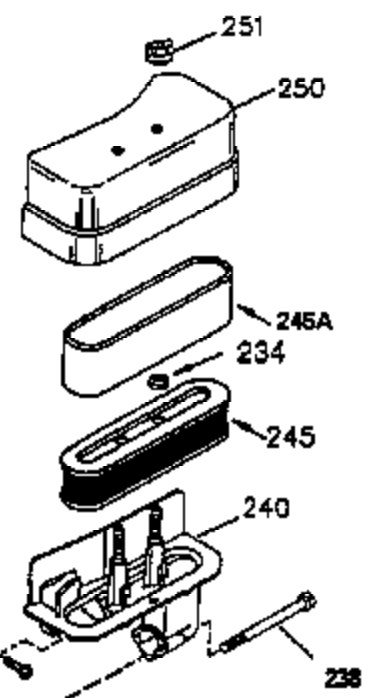

VIEW 2 OF 4

CONTINUED FROM PAGE 2

Ref #	Part Number	Qty	Description
30	35802A	1	Crankshaft
31	35327	1	Counterbalance Gear
40	34552	1	Piston, Pin & Ring Set (Std.)
40	34553	1	Piston, Pin & Ring Set (.010" OS)
40	34554	1	Piston, Pin & Ring Set (.020" OS)
41	34329A	1	Piston & Pin Ass'y. (Std.) (Incl. 43)
41	34330A	1	Piston & Pin Ass'y. (.010" OS) (Incl. 43)
41	34331A	1	Piston & Pin Ass'y. (.020" OS) (Incl. 43)
42	34332	1	Ring Set (Std.)
42	34333	1	Ring Set (.010" OS)
42	34334	1	Ring Set (.020" OS)
43	27888	2	Piston Pin Retaining Ring
45	35373A	1	Connecting Rod Ass'y. (Incl. 46 & 47)
46	650908	1	Connecting Rod Bolt
47	650882	1	Connecting Rod Bolt
48	34034	2	Valve Lifter
50	35381	1	Camshaft (MCR)
51	35747A	1	Counterbalance Weight
52	31356	1	Oil Pump Ass'y.
69	35317	1	* Mounting Flange Gasket
70	35711A	1	Mounting Flange (Incl. 72,75,80 & 81)
72	31927	1	Oil Drain Plug
75	35319	1	Oil Seal
80	35873	1	Governor Shaft
81	30590A	2	Washer
82	35378	1	Governor Gear Ass'y. (Incl. 81)
83	30588A	1	Governor Spool
84	29193	2	Retaining Ring
86	650833	7	Screw, 1/4-20 x 1-3/16"
88	31707A	1	Spacer (Incl. 81)
89	32589	1	Flywheel Key
123	33261	1	Intake Pipe Brace
124	650738	2	Screw, 1/4-20 x 5/8"
178	29752	2	Nut & Lock Washer, 1/4-28
182	30088A	2	Screw, 1/4-28 x 1"
184	33263	1	* Carburetor To Intake Pipe Gasket
185	34926	1	Intake Pipe
223	650378	2	Screw, Torx T-30, 5/16-18 x 1-1/8"
224	27915A	1	* Intake Pipe Gasket
238	650834	2	Screw, 10-32 x 1-17/32"
239	33629	1	* Air Cleaner Gasket
240	35538B	1	Air Cleaner Body (Incl. 239)
245	35403	1	Air Cleaner Filter (Incl. 251A)
250	35961	1	Air Cleaner Cover
251A	650825	2	Nut & Lock Washer, 1/4-20
251	650886	2	Wing Nut, 1/4-20
290	30705	1	Fuel Line
292	26460	2	Fuel Line Clamp
305	35574	1	Oil Fill Tube
307	35499	1	"O" Ring
308	35437	1	Fill Tube Clip
310	35576	1	Dipstick
380	632677	1	Carburetor (Incl. 184)
400	36450A	1	* Gasket Set (Incl. items marked PK in notes) Incl. part #'s 27272A (1), 27896A (2), 27915A (1), 29673 (1), 33263 (1), 33629 (1), 34698A (1), 36448 (1), 35317 (1)
420	730225	1	SAE 30 4-Cycle Engine Oil (Quart)