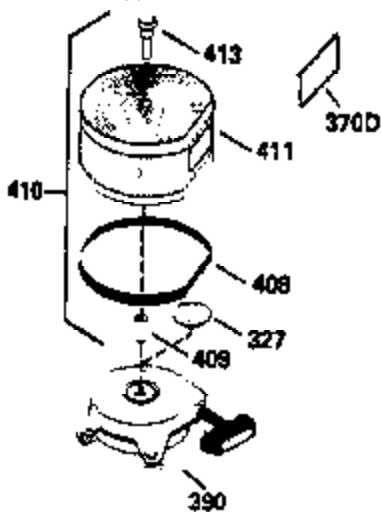

VIEW 3 OF 4

Ref #	Part Number	Qty	Description
46	650908	1	Connecting Rod Bolt
62	650760	1	Screw, 8-32 x 3/8"
63	28545	1	Grommet
66	30063	1	Screw, Torx T-30, 1/4-20 x 1/2"
68	33356	1	Ground Terminal
251A	650825	2	Nut & Lock Washer, 1/4-20
277	650729	2	Screw, 5/16-18 x 3-3/16"
314	650873	2	Screw, 1/4-20 x 3/4"
315	611116	1	Alternator Coil (3 Amp D.C.)(Incl.321 322&323)
321	611161	1	Diode
322	611117	1	Connector Body
323	611118	1	Terminal

VIEW 4 OF 4
STANDARD POINT IGNITION

**MUFFLER (QUIET)
 (OPTIONAL)**

OPTIONAL SPARK ARRESTOR

**DEBRIS SCREEN KIT
 (OPTIONAL)**

Ref #	Part Number	Qty	Description
	16 32651	1	Governor Lever
	19A 35988	1	Extension Spring
	46 650908	1	Connecting Rod Bolt
	92 650880	1	Lock Washer
	93 650881	1	Flywheel Nut
	103 650814	2	Screw, Torx T-15, 10-24 x 1"
	186 33860	1	Governor Link
	200 35956	1	Control Bracket (Incl. 203 & 204)
	209 650902	2	Screw, 10-32 x 7/16"
	251A 650825	2	Nut & Lock Washer, 1/4-20
	260 36266	1	Blower Housing
	261 650788	2	Screw, 5/16-18 x 3/4"
	262 29747B	2	Screw, Torx T-40, 5/16-24 x 21/32"
	263 35963	1	Trim Ring
	277 650729	2	Screw, 5/16-18 x 3-3/16"
	286 35962	1	Cup & Screen
	326 36210	1	Blower Housing Plug
	347 650949	3	Screw, 10-32 x 9/16"