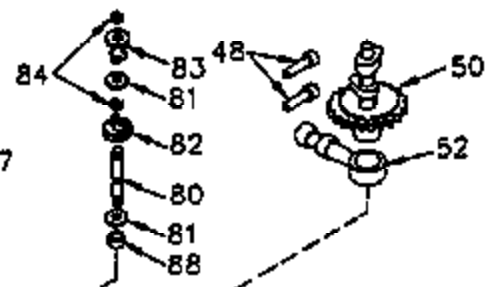

VIEW 2 OF 4

CONTINUED FROM PAGE 2

Ref #	Part Number	Qty	Description
30	35802A	1	Crankshaft
31	35327	1	Counterbalance Gear
40	34552	1	Piston, Pin & Ring Set (Std.)
40	34553	1	Piston, Pin & Ring Set (.010" OS)
40	34554	1	Piston, Pin & Ring Set (.020" OS)
41	34329A	1	Piston & Pin Ass'y. (Std.) (Incl. 43)
41	34330A	1	Piston & Pin Ass'y. (.010" OS) (Incl. 43)
41	34331A	1	Piston & Pin Ass'y. (.020" OS) (Incl. 43)
42	34332	1	Ring Set (Std.)
42	34333	1	Ring Set (.010" OS)
42	34334	1	Ring Set (.020" OS)
43	27888	2	Piston Pin Retaining Ring
45	35373A	1	Connecting Rod Ass'y. (Incl. 46 & 47)
46	650908	1	Connecting Rod Bolt
47	650882	1	Connecting Rod Bolt
48	34034	2	Valve Lifter
50	35381	1	Camshaft (MCR)
51	35747A	1	Counterbalance Weight
52	31356	1	Oil Pump Ass'y.
69	35317	1	* Mounting Flange Gasket
70	35711A	1	Mounting Flange (Incl. 72,75,80 & 81)
72	31927	1	Oil Drain Plug
75	35319	1	Oil Seal
80	35873	1	Governor Shaft
81	30590A	2	Washer
82	35378	1	Governor Gear Ass'y. (Incl. 81)
83	30588A	1	Governor Spool
84	29193	2	Retaining Ring
86	650833	7	Screw, 1/4-20 x 1-3/16"
88	31707A	1	Spacer (Incl. 81)
89	32589	1	Flywheel Key
123	33261	1	Intake Pipe Brace
124	650738	2	Screw, 1/4-20 x 5/8"
178	29752	2	Nut & Lock Washer, 1/4-28
182	30088A	2	Screw, 1/4-28 x 1"
184	33263	1	* Carburetor To Intake Pipe Gasket
185	34926	1	Intake Pipe
223	650378	2	Screw, Torx T-30, 5/16-18 x 1-1/8"
224	27915A	1	* Intake Pipe Gasket
238	650834	2	Screw, 10-32 x 1-17/32"
239	33629	1	* Air Cleaner Gasket
240	35538B	1	Air Cleaner Body (Incl. 239)
245	35403	1	Air Cleaner Filter (Incl. 251A)
250	35961	1	Air Cleaner Cover
251A	650825	2	Nut & Lock Washer, 1/4-20
251	650886	2	Wing Nut, 1/4-20
290	30705	1	Fuel Line
292	26460	2	Fuel Line Clamp
305	35574	1	Oil Fill Tube
307	35499	1	"O" Ring
308	35437	1	Fill Tube Clip
310	35576	1	Dipstick
380	632677	1	Carburetor (Incl. 184)
400	36450A	1	* Gasket Set (Incl. items marked PK in notes) Incl. part #'s 27272A (1), 27896A (2), 27915A (1), 29673 (1), 33263 (1), 33629 (1), 34698A (1), 36448 (1), 35317 (1)
420	730225	1	SAE 30 4-Cycle Engine Oil (Quart)