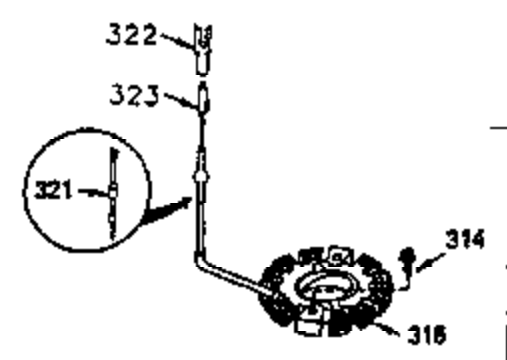

Ref #	Part Number	Qty	Description
260	36266	1	Blower Housing
261	650788	2	Screw, 5/16-18 x 3/4"
262	29747B	2	Screw, Torx T-40, 5/16-24 x 21/32"
264	650802	1	Screw, 1/4-20 x 5/8"
265	33272B	1	Cylinder Head Cover
275	34185A	1	Muffler
276	31588	1	Locking Plate
277	650729	2	Screw, 5/16-18 x 3-3/16"
286	35962	1	Cup & Screen
290	30705	1	Fuel Line
292	26460	2	Fuel Line Clamp
298	28763	2	Screw, 10-32 x 35/64"
300	33583B	1	Fuel Tank (Incl. 292, 298 & 301)
301	35355	1	Fuel Cap
314	650873	2	Screw, 1/4-20 x 3/4"
315	611116	1	Alternator Coil (3 Amp D.C.)(Incl.321 322&323)
321	611161	1	Diode
322	611117	1	Connector Body
323	611118	1	Terminal
325	34246	1	Wire Clip
361	650990	4	Screw, Torx T-30, 5/16-18 x 15/32"
370A	35274	1	Oil Instruction Decal
370	36261	1	Lubrication Decal
394A	650948	1	Washer
395	35763A	1	Electric Starter Motor (12 Volt)

VIEW 3 OF 4

Ref #	Part Number	Qty	Description
46	650908	1	Connecting Rod Bolt
62	650760	1	Screw, 8-32 x 3/8"
63	28545	1	Grommet
66	30063	1	Screw, Torx T-30, 1/4-20 x 1/2"
68	33356	1	Ground Terminal
251A	650825	2	Nut & Lock Washer, 1/4-20
277	650729	2	Screw, 5/16-18 x 3-3/16"
314	650873	2	Screw, 1/4-20 x 3/4"
315	611116	1	Alternator Coil (3 Amp D.C.)(Incl.321 322&323)
321	611161	1	Diode
322	611117	1	Connector Body
323	611118	1	Terminal