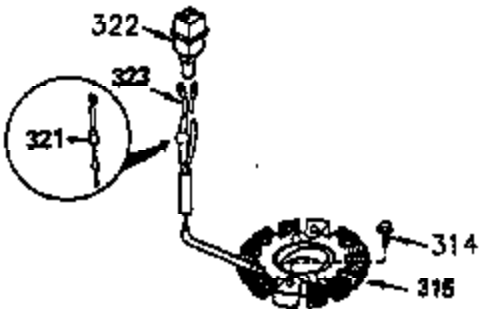

Ref #	Part Number	Qty	Description
420	730225	1	SAE 30 4-Cycle Engine Oil (Quart)

VIEW 3 OF 4

Ref #	Part Number	Qty	Description
46	650908	1	Connecting Rod Bolt
66	30063	1	Screw, Torx T-30, 1/4-20 x 1/2"
210	27793	1	Conduit Clip
211	28942	1	Screw, 10-32 x 3/8"
251A	650825	2	Nut & Lock Washer, 1/4-20
277	650729	2	Screw, 5/16-18 x 3-3/16"
314	650873	2	Screw, 1/4-20 x 3/4"
315	611113	1	Alternator Coil (3 Amp D.C.) (Incl.32 1-323)
321	611161	1	Diode
322	610921	1	Connector Body
323	610922	1	Terminal
348	35426	1	Choke Bracket
349	650767	2	Screw, 8-32 x 27-64"