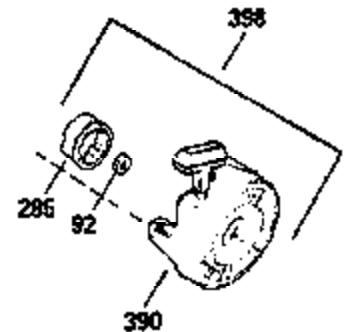

Ref #	Part Number	Qty	Description
420	730225	1	SAE 30 4-Cycle Engine Oil (Quart)

VIEW 3 OF 4

Ref #	Part Number	Qty	Description
46	650908	1	Connecting Rod Bolt
66	30063	1	Screw, Torx T-30, 1/4-20 x 1/2"
210	27793	1	Conduit Clip
211	28942	1	Screw, 10-32 x 3/8"
251A	650825	2	Nut & Lock Washer, 1/4-20
277	650729	2	Screw, 5/16-18 x 3-3/16"
314	650873	2	Screw, 1/4-20 x 3/4"
315	611113	1	Alternator Coil (3 Amp D.C.) (Incl.32 1-323)
321	611161	1	Diode
322	610921	1	Connector Body
323	610922	1	Terminal
348	35426	1	Choke Bracket
349	650767	2	Screw, 8-32 x 27-64"

VIEW 4 OF 4
STANDARD POINT IGNITION

**MUFFLER (QUIET)
 (OPTIONAL)**

**OPTIONAL SPARK
 ARRESTOR**

**DEBRIS SCREEN KIT
 (OPTIONAL)**

Ref #	Part Number	Qty	Description
	16 32651	1	Governor Lever
	19A 35988	1	Extension Spring
	46 650908	1	Connecting Rod Bolt
	92 650880	1	Lock Washer
	93 650881	1	Flywheel Nut
	103 650814	2	Screw, Torx T-15, 10-24 x 1"
	186 33860	1	Governor Link
	200 36233	1	Control Bracket
	209 650902	2	Screw, 10-32 x 7/16"
	210 27793	1	Conduit Clip
	211 28942	1	Screw, 10-32 x 3/8"
	251A 650825	2	Nut & Lock Washer, 1/4-20
	260 36292	1	Blower Housing
	261 650788	2	Screw, 5/16-18 x 3/4"
	262 29747B	2	Screw, Torx T-40, 5/16-24 x 21/32"
	263 35963	1	Trim Ring
	277 650729	2	Screw, 5/16-18 x 3-3/16"
	286 35962	1	Starter Screen
	326 36210	1	Screen Plug
	347 650949	3	Screw, 10-32 x 9/16"
	416 34479A	1	Spark Arrestor Screen Kit (Optional)