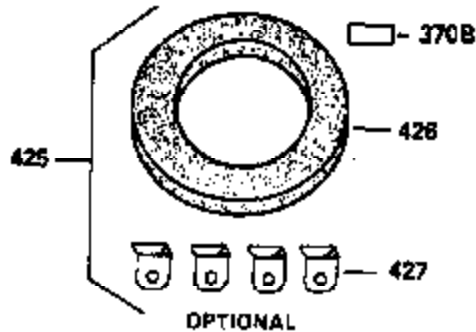

Ref #	Part Number	Qty	Description
420	730225	1	SAE 30 4-Cycle Engine Oil (Quart)

VIEW 3 OF 4

Ref #	Part Number	Qty	Description
46	650908	1	Connecting Rod Bolt
66	30063	1	Screw, Torx T-30, 1/4-20 x 1/2"
210	27793	1	Conduit Clip
211	28942	1	Screw, 10-32 x 3/8"
251A	650825	2	Nut & Lock Washer, 1/4-20
277	650729	2	Screw, 5/16-18 x 3-3/16"
314	650873	2	Screw, 1/4-20 x 3/4"
315	611113	1	Alternator Coil (3 Amp D.C.) (Incl.32 1-323)
321	611161	1	Diode
322	610921	1	Connector Body
323	610922	1	Terminal
348	35426	1	Choke Bracket
349	650767	2	Screw, 8-32 x 27-64"

VIEW 4 OF 4
STANDARD POINT IGNITION

**MUFFLER (QUIET)
 (OPTIONAL)**

**OPTIONAL SPARK
 ARRESTOR**

**DEBRIS SCREEN KIT
 (OPTIONAL)**

Ref #	Part Number	Qty	Description
	16 32651	1	Governor Lever
	19A 35988	1	Extension Spring
	46 650908	1	Connecting Rod Bolt
	92 650880	1	Lock Washer
	93 650881	1	Flywheel Nut
	103 650814	2	Screw, Torx T-15, 10-24 x 1"
	186 33860	1	Governor Link
	200 36233	1	Control Bracket
	209 650902	2	Screw, 10-32 x 7/16"
	210 27793	1	Conduit Clip
	211 28942	1	Screw, 10-32 x 3/8"
	251A 650825	2	Nut & Lock Washer, 1/4-20
	260 36292	1	Blower Housing
	261 650788	2	Screw, 5/16-18 x 3/4"
	262 29747B	2	Screw, Torx T-40, 5/16-24 x 21/32"
	263 35963	1	Trim Ring
	277 650729	2	Screw, 5/16-18 x 3-3/16"
	286 35962	1	Starter Screen
	326 36210	1	Screen Plug
	347 650949	3	Screw, 10-32 x 9/16"
	416 34479A	1	Spark Arrestor Screen Kit (Optional)