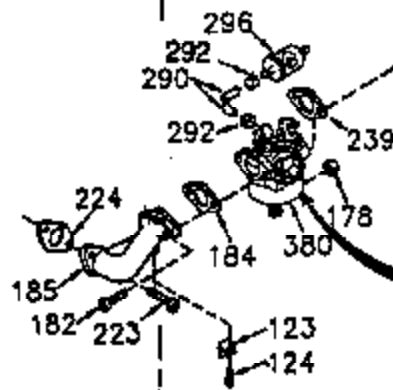

VIEW 2 OF 4

CONTINUED FROM PAGE 2

Ref #	Part Number	Qty	Description
30	35802A	1	Crankshaft
31	35327	1	Counterbalance Gear
40	34552	1	Piston, Pin & Ring Set (Std.)
40	34553	1	Piston, Pin & Ring Set (.010" OS)
40	34554	1	Piston, Pin & Ring Set (.020" OS)
41	34329A	1	Piston & Pin Ass'y. (Std.) (Incl. 43)
41	34330A	1	Piston & Pin Ass'y. (.010" OS) (Incl. 43)
41	34331A	1	Piston & Pin Ass'y. (.020" OS) (Incl. 43)
42	34332	1	Ring Set (Std.)
42	34333	1	Ring Set (.010" OS)
42	34334	1	Ring Set (.020" OS)
43	27888	2	Piston Pin Retaining Ring
45	35373A	1	Connecting Rod Ass'y. (Incl. 46 & 47)
46	650908	1	Connecting Rod Bolt
47	650882	1	Connecting Rod Bolt
48	34034	2	Valve Lifter
50	35381	1	Camshaft (MCR)
51	35747A	1	Counterbalance Weight
52	31356	1	Oil Pump Ass'y.
69	35317	1	* Mounting Flange Gasket
70	35711A	1	Mounting Flange (Incl. 72,75,80 & 81)
72	31927	1	Oil Drain Plug
75	35319	1	Oil Seal
80	35783	1	Governor Shaft
81	30590A	2	Washer
82	35378	1	Governor Gear Ass'y. (Incl. 81)
83	30588A	1	Governor Spool
84	29193	2	Retaining Ring
86	650833	8	Screw, 1/4-20 x 1-3/16"
88	31707A	1	Spacer (Incl. 81)
89	32589	1	Flywheel Key
123	33261	1	Intake Pipe Brace
124	650738	3	Screw, 1/4-20 x 5/8"
178	29752	2	Nut & Lock Washer, 1/4-28
182	30088A	2	Screw, 1/4-28 x 1"
184	33263	1	* Carburetor To Intake Pipe Gasket
185	34926	1	Intake Pipe
223	650378	2	Screw, Torx T-30, 5/16-18 x 1-1/8"
224	27915A	1	* Intake Pipe Gasket
238	650834	2	Screw, 10-32 x 1-17/32"
239	33629	1	* Air Cleaner Gasket
240	35538B	1	Air Cleaner Body (Incl. 239)
245	35403	1	Air Cleaner Filter (Incl. 251A)
250	35961	1	Air Cleaner Cover
251A	650825	2	Nut & Lock Washer, 1/4-20
251	650886	2	Wing Nut, 1/4-20
290	30962	1	Fuel Line
292	26460	2	Fuel Line Clamp
296	34279B	1	Fuel Filter (Incl. 292)
305	35574	1	Oil Fill Tube
307	35499	1	"O" Ring
308	33997	1	Fill Tube Clip
310	35576	1	Dipstick
380	632530	1	Carburetor (Incl. 184)
400	36450A	1	* Gasket Set (Incl. items marked PK in notes) Incl. part #'s 27272A (1), 27896A (2), 27915A (1), 29673 (1), 33263 (1), 33629 (1), 34698A (1), 35317 (1), 36448 (1)