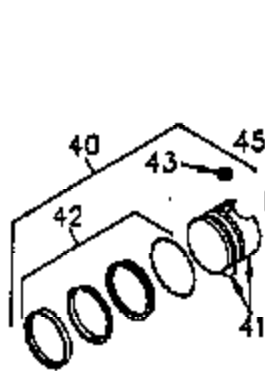

VIEW 2 OF 4

CONTINUED FROM PAGE 2

Ref #	Part Number	Qty	Description
30	35802A	1	Crankshaft
31	35327	1	Counterbalance Gear
40	34552	1	Piston, Pin & Ring Set (Std.)
40	34553	1	Piston, Pin & Ring Set (.010" OS)
40	34554	1	Piston, Pin & Ring Set (.020" OS)
41	34329A	1	Piston & Pin Ass'y. (Std.) (Incl. 43)
41	34330A	1	Piston & Pin Ass'y. (.010" OS) (Incl. 43)
41	34331A	1	Piston & Pin Ass'y. (.020" OS) (Incl. 43)
42	34332	1	Ring Set (Std.)
42	34333	1	Ring Set (.010" OS)
42	34334	1	Ring Set (.020" OS)
43	27888	2	Piston Pin Retaining Ring
45	35373A	1	Connecting Rod Ass'y. (Incl. 46 & 47)
46	650908	1	Connecting Rod Bolt
47	650882	1	Connecting Rod Bolt
48	34034	2	Valve Lifter
50	35381	1	Camshaft (MCR)
51	35747A	1	Counterbalance Weight
52	31356	1	Oil Pump Ass'y.
69	35317	1	* Mounting Flange Gasket
70	35711A	1	Mounting Flange (Incl. 72,75,80 & 81)
72	31927	1	Oil Drain Plug
75	35319	1	Oil Seal
80	35783	1	Governor Shaft
81	30590A	2	Washer
82	35378	1	Governor Gear Ass'y. (Incl. 81)
83	30588A	1	Governor Spool
84	29193	2	Retaining Ring
86	650833	8	Screw, 1/4-20 x 1-3/16"
88	31707A	1	Spacer (Incl. 81)
89	32589	1	Flywheel Key
123	33261	1	Intake Pipe Brace
124	650738	3	Screw, 1/4-20 x 5/8"
178	29752	2	Nut & Lock Washer, 1/4-28
182	30088A	2	Screw, 1/4-28 x 1"
184	33263	1	* Carburetor To Intake Pipe Gasket
185	34926	1	Intake Pipe
223	650378	2	Screw, Torx T-30, 5/16-18 x 1-1/8"
224	27915A	1	* Intake Pipe Gasket
238	650834	2	Screw, 10-32 x 1-17/32"
239	33629	1	* Air Cleaner Gasket
240	35538B	1	Air Cleaner Body (Incl. 239)
245	35403	1	Air Cleaner Filter (Incl. 251A)
250	35961	1	Air Cleaner Cover
251A	650825	2	Nut & Lock Washer, 1/4-20
251	650886	2	Wing Nut, 1/4-20
290	30962	1	Fuel Line
292	26460	2	Fuel Line Clamp
296	34279B	1	Fuel Filter (Incl. 292)
305	35574	1	Oil Fill Tube
307	35499	1	"O" Ring
308	33997	1	Fill Tube Clip
310	35576	1	Dipstick
380	632530	1	Carburetor (Incl. 184)
400	36450A	1	* Gasket Set (Incl. items marked PK in notes) Incl. part #'s 27272A (1), 27896A (2), 27915A (1), 29673 (1), 33263 (1), 33629 (1), 34698A (1), 35317 (1), 36448 (1)