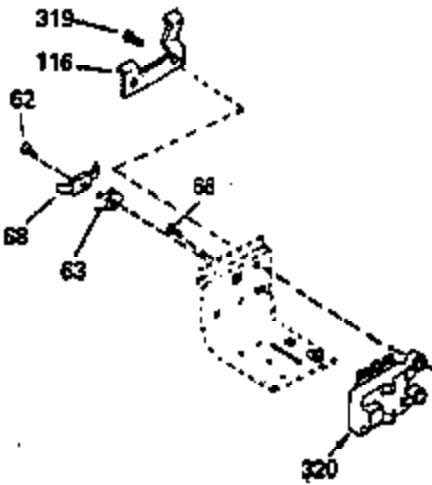

Ref #	Part Number	Qty	Description
420	730225	1	SAE 30 4-Cycle Engine Oil (Quart)

VIEW 3 OF 4

Ref #	Part Number	Qty	Description
46	650908	1	Connecting Rod Bolt
66	30063	1	Screw, Torx T-30, 1/4-20 x 1/2"
210	27793	1	Conduit Clip
211	28942	1	Screw, 10-32 x 3/8"
251A	650825	2	Nut & Lock Washer, 1/4-20
277	650729	2	Screw, 5/16-18 x 3-3/16"
314	650873	2	Screw, 1/4-20 x 3/4"
315	611113	1	Alternator Coil (3 Amp D.C.) (Incl.32 1-323)
321	611161	1	Diode
322	610921	1	Connector Body
323	610922	1	Terminal
348	35426	1	Choke Bracket
349	650767	2	Screw, 8-32 x 27-64"