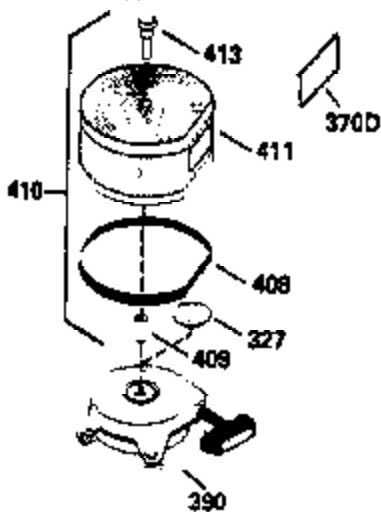

Ref #	Part Number	Qty	Description
420	730225	1	SAE 30 4-Cycle Engine Oil (Quart)

VIEW 3 OF 4

Ref #	Part Number	Qty	Description
46	650908	1	Connecting Rod Bolt
66	30063	1	Screw, Torx T-30, 1/4-20 x 1/2"
210	27793	1	Conduit Clip
211	28942	1	Screw, 10-32 x 3/8"
251A	650825	2	Nut & Lock Washer, 1/4-20
277	650729	2	Screw, 5/16-18 x 3-3/16"
314	650873	2	Screw, 1/4-20 x 3/4"
315	611113	1	Alternator Coil (3 Amp D.C.) (Incl.32 1-323)
321	611161	1	Diode
322	610921	1	Connector Body
323	610922	1	Terminal
348	35426	1	Choke Bracket
349	650767	2	Screw, 8-32 x 27-64"

VIEW 4 OF 4
STANDARD POINT IGNITION

**MUFFLER (QUIET)
 (OPTIONAL)**

**OPTIONAL SPARK
 ARRESTOR**

**DEBRIS SCREEN KIT
 (OPTIONAL)**

Ref #	Part Number	Qty	Description
	16 32651	1	Governor Lever
	19A 35988	1	Extension Spring
	46 650908	1	Connecting Rod Bolt
	92 650880	1	Lock Washer
	93 650881	1	Flywheel Nut
	103 650814	2	Screw, Torx T-15, 10-24 x 1"
	186 33860	1	Governor Link
	200 36233	1	Control Bracket
	209 650902	2	Screw, 10-32 x 7/16"
	210 27793	1	Conduit Clip
	211 28942	1	Screw, 10-32 x 3/8"
	251A 650825	2	Nut & Lock Washer, 1/4-20
	260 36292	1	Blower Housing
	261 650788	2	Screw, 5/16-18 x 3/4"
	262 29747B	2	Screw, Torx T-40, 5/16-24 x 21/32"
	263 35963	1	Trim Ring
	277 650729	2	Screw, 5/16-18 x 3-3/16"
	286 35962	1	Starter Screen
	326 36210	1	Screen Plug
	347 650949	3	Screw, 10-32 x 9/16"
	416 34479A	1	Spark Arrestor Screen Kit (Optional)