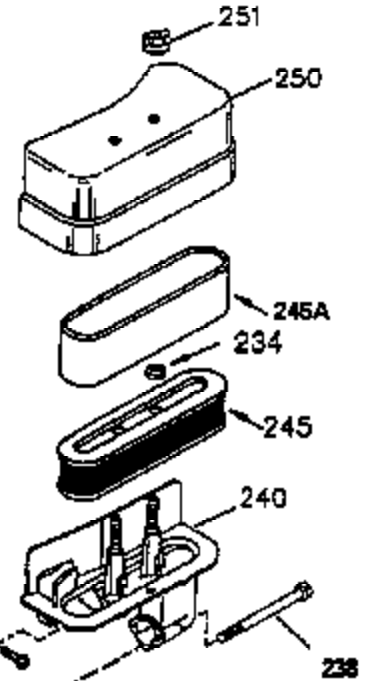

VIEW 2 OF 4

CONTINUED FROM PAGE 2

Ref #	Part Number	Qty	Description
30	35802A	1	Crankshaft
31	35327	1	Counterbalance Gear
40	34552	1	Piston, Pin & Ring Set (Std.)
40	34553	1	Piston, Pin & Ring Set (.010" OS)
40	34554	1	Piston, Pin & Ring Set (.020" OS)
41	34329A	1	Piston & Pin Ass'y. (Std.) (Incl. 43)
41	34330A	1	Piston & Pin Ass'y. (.010" OS) (Incl. 43)
41	34331A	1	Piston & Pin Ass'y. (.020" OS) (Incl. 43)
42	34332	1	Ring Set (Std.)
42	34333	1	Ring Set (.010" OS)
42	34334	1	Ring Set (.020" OS)
43	27888	2	Piston Pin Retaining Ring
45	35373A	1	Connecting Rod Ass'y. (Incl. 46 & 47)
46	650908	1	Connecting Rod Bolt
47	650882	1	Connecting Rod Bolt
48	34034	2	Valve Lifter
50	35381	1	Camshaft (MCR)
51	35747A	1	Counterbalance Weight
52	31356	1	Oil Pump Ass'y.
69	35317	1	* Mounting Flange Gasket
70	35711A	1	Mounting Flange (Incl. 72,75,80 & 81)
72	31927	1	Oil Drain Plug
75	35319	1	Oil Seal
80	35783	1	Governor Shaft
81	30590A	2	Washer
82	35378	1	Governor Gear Ass'y. (Incl. 81)
83	30588A	1	Governor Spool
84	29193	2	Retaining Ring
86	650833	8	Screw, 1/4-20 x 1-3/16"
88	31707A	1	Spacer (Incl. 81)
89	32589	1	Flywheel Key
123	33261	1	Intake Pipe Brace
124	650738	3	Screw, 1/4-20 x 5/8"
178	29752	2	Nut & Lock Washer, 1/4-28
182	30088A	2	Screw, 1/4-28 x 1"
184	33263	1	* Carburetor To Intake Pipe Gasket
185	34926	1	Intake Pipe
223	650378	2	Screw, Torx T-30, 5/16-18 x 1-1/8"
224	27915A	1	* Intake Pipe Gasket
238	650834	2	Screw, 10-32 x 1-17/32"
239	33629	1	* Air Cleaner Gasket
240	35538B	1	Air Cleaner Body (Incl. 239)
245	35403	1	Air Cleaner Filter (Incl. 251A)
250	35961	1	Air Cleaner Cover
251A	650825	2	Nut & Lock Washer, 1/4-20
251	650886	2	Wing Nut, 1/4-20
290	30962	1	Fuel Line
292	26460	2	Fuel Line Clamp
296	34279B	1	Fuel Filter (Incl. 292)
305	35574	1	Oil Fill Tube
307	35499	1	"O" Ring
308	33997	1	Fill Tube Clip
310	35576	1	Dipstick
380	632530	1	Carburetor (Incl. 184)
400	36450A	1	* Gasket Set (Incl. items marked PK in notes) Incl. part #'s 27272A (1), 27896A (2), 27915A (1), 29673 (1), 33263 (1), 33629 (1), 34698A (1), 35317 (1), 36448 (1)