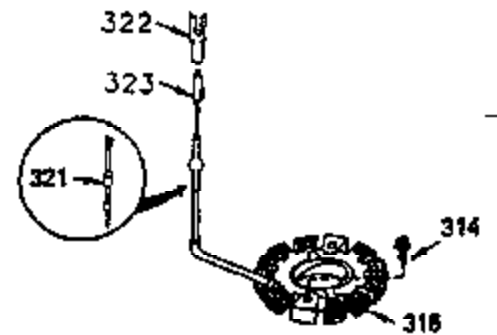

Ref #	Part Number	Qty	Description
420	730225	1	SAE 30 4-Cycle Engine Oil (Quart)

VIEW 3 OF 4

Ref #	Part Number	Qty	Description
46	650908	1	Connecting Rod Bolt
66	30063	1	Screw, Torx T-30, 1/4-20 x 1/2"
210	27793	1	Conduit Clip
211	28942	1	Screw, 10-32 x 3/8"
251A	650825	2	Nut & Lock Washer, 1/4-20
277	650729	2	Screw, 5/16-18 x 3-3/16"
314	650873	2	Screw, 1/4-20 x 3/4"
315	611113	1	Alternator Coil (3 Amp D.C.) (Incl.32 1-323)
321	611161	1	Diode
322	610921	1	Connector Body
323	610922	1	Terminal
348	35426	1	Choke Bracket
349	650767	2	Screw, 8-32 x 27-64"