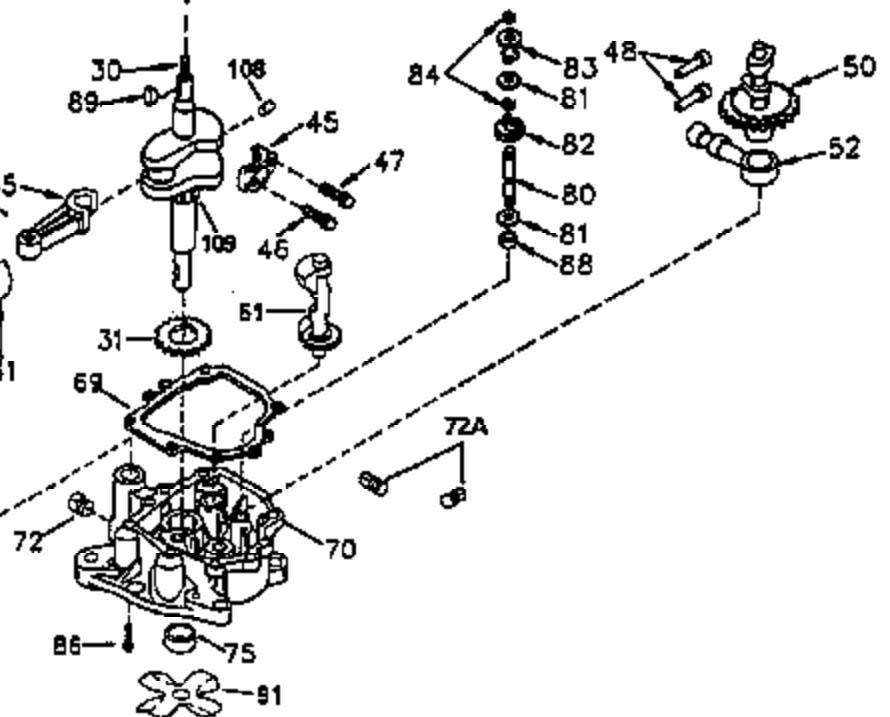

VIEW 2 OF 4

CONTINUED FROM PAGE 2

Ref #	Part Number	Qty	Description
30	35802A	1	Crankshaft
31	35327	1	Counterbalance Gear
40	34552	1	Piston, Pin & Ring Set (Std.)
40	34553	1	Piston, Pin & Ring Set (.010" OS)
40	34554	1	Piston, Pin & Ring Set (.020" OS)
41	34329A	1	Piston & Pin Ass'y. (Std.) (Incl. 43)
41	34330A	1	Piston & Pin Ass'y. (.010" OS) (Incl. 43)
41	34331A	1	Piston & Pin Ass'y. (.020" OS) (Incl. 43)
42	34332	1	Ring Set (Std.)
42	34333	1	Ring Set (.010" OS)
42	34334	1	Ring Set (.020" OS)
43	27888	2	Piston Pin Retaining Ring
45	35373A	1	Connecting Rod Ass'y. (Incl. 46 & 47)
46	650908	1	Connecting Rod Bolt
47	650882	1	Connecting Rod Bolt
48	34034	2	Valve Lifter
50	35381	1	Camshaft (MCR)
51	35747A	1	Counterbalance Weight
52	31356	1	Oil Pump Ass'y.
69	35317	1	* Mounting Flange Gasket
70	35711A	1	Mounting Flange (Incl. 72,75,80 & 81)
72	31927	1	Oil Drain Plug
75	35319	1	Oil Seal
80	35783	1	Governor Shaft
81	30590A	2	Washer
82	35378	1	Governor Gear Ass'y. (Incl. 81)
83	30588A	1	Governor Spool
84	29193	2	Retaining Ring
86	650833	8	Screw, 1/4-20 x 1-3/16"
88	31707A	1	Spacer (Incl. 81)
89	32589	1	Flywheel Key
123	33261	1	Intake Pipe Brace
124	650738	3	Screw, 1/4-20 x 5/8"
178	29752	2	Nut & Lock Washer, 1/4-28
182	30088A	2	Screw, 1/4-28 x 1"
184	33263	1	* Carburetor To Intake Pipe Gasket
185	34926	1	Intake Pipe
223	650378	2	Screw, Torx T-30, 5/16-18 x 1-1/8"
224	27915A	1	* Intake Pipe Gasket
238	650834	2	Screw, 10-32 x 1-17/32"
239	33629	1	* Air Cleaner Gasket
240	35538B	1	Air Cleaner Body (Incl. 239)
245	35403	1	Air Cleaner Filter (Incl. 251A)
250	35961	1	Air Cleaner Cover
251A	650825	2	Nut & Lock Washer, 1/4-20
251	650886	2	Wing Nut, 1/4-20
290	30962	1	Fuel Line
292	26460	2	Fuel Line Clamp
296	34279B	1	Fuel Filter (Incl. 292)
305	35574	1	Oil Fill Tube
307	35499	1	"O" Ring
308	33997	1	Fill Tube Clip
310	35576	1	Dipstick
380	632530	1	Carburetor (Incl. 184)
400	36450A	1	* Gasket Set (Incl. items marked PK in notes) Incl. part #'s 27272A (1), 27896A (2), 27915A (1), 29673 (1), 33263 (1), 33629 (1), 34698A (1), 35317 (1), 36448 (1)