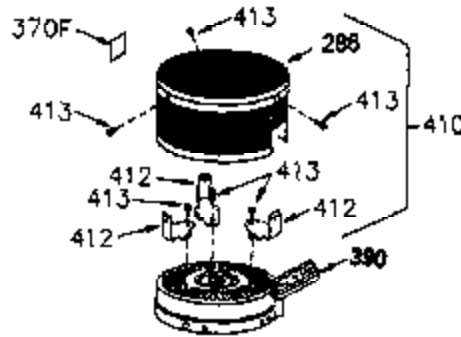

ILLUSTRATION SHOWS TYPICAL PARTS ONLY. ORDER BY PART NUMBER. PARTS NOT LISTED ARE SUPPLIED BY OEM.

VIEW 2 OF 2

Ref #	Part Number	Qty	Description
200	570675A		Control Bracket (Incl.202,203,204,205 ,206)
202	32924		Compression Spring
205	650606		Screw, 10-32 x 1-1/8"
209	590568		Screw, 10-24 x 3/4"
230	510344		"O" Ring
231	450245		Measuring Cup
240	450242		Air Cleaner Body
245A	450243		Air Cleaner Filter
245C	450247		Air Cleaner Filter
245	450244		Air Cleaner Filter
250A	450246		Air Cleaner Cover
287	650926		Screw, 8-32 x 21/64"
290	29774		Fuel Line
292	26460		Fuel Line Clamp
296	34279B		Fuel Filter
390	590635		Rewind Starter (Refer to Division 5, Section C, page 34 or Fiche 25, Grid G-1 for breakdown)
416	390309		Spark Arrestor Kit (Can be used on an y model)