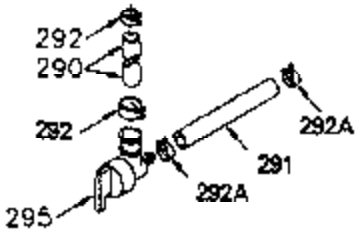

ILLUSTRATION SHOWS TYPICAL PARTS ONLY. ORDER BY PART NUMBER. PARTS NOT LISTED ARE SUPPLIED BY OEM.

VIEW 2 OF 2

Ref #	Part Number	Qty	Description
200	570675A		Control Bracket (Incl.202,203,204,205 ,206)
202	32924		Compression Spring
205	650606		Screw, 10-32 x 1-1/8"
209	590568		Screw, 10-24 x 3/4"
230	510344		"O" Ring
231	450245		Measuring Cup
240	450242		Air Cleaner Body
245A	450243		Air Cleaner Filter
245C	450247		Air Cleaner Filter
245	450244		Air Cleaner Filter
250A	450246		Air Cleaner Cover
287	650926		Screw, 8-32 x 21/64"
290	29774		Fuel Line
292	26460		Fuel Line Clamp
296	34279B		Fuel Filter
390	590635		Rewind Starter (Refer to Division 5, Section C, page 34 or Fiche 25, Grid G-1 for breakdown)
416	390309		Spark Arrestor Kit (Can be used on an y model)