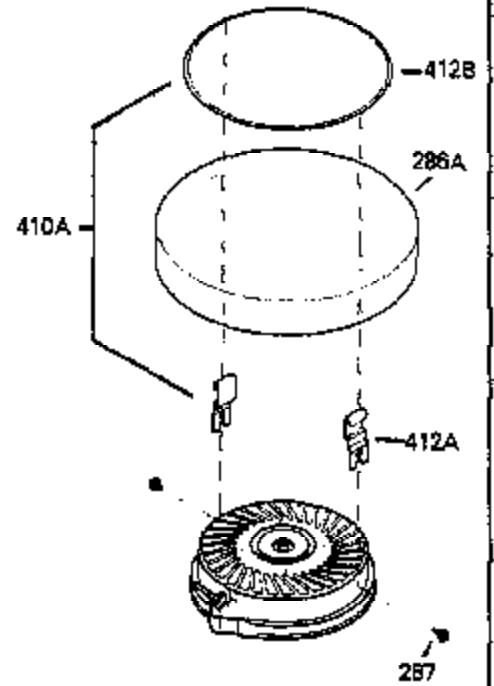

ILLUSTRATION SHOWS TYPICAL PARTS ONLY. ORDER BY PART NUMBER. PARTS NOT LISTED ARE SUPPLIED BY OEM.

VIEW 2 OF 2

Ref #	Part Number	Qty	Description
200	570675A		Control Bracket (Incl.202,203,204,205 ,206)
202	32924		Compression Spring
205	650606		Screw, 10-32 x 1-1/8"
209	590568		Screw, 10-24 x 3/4"
230	510344		"O" Ring
231	450245		Measuring Cup
240	450242		Air Cleaner Body
245A	450243		Air Cleaner Filter
245C	450247		Air Cleaner Filter
245	450244		Air Cleaner Filter
250A	450246		Air Cleaner Cover
287	650926		Screw, 8-32 x 21/64"
290	29774		Fuel Line
292	26460		Fuel Line Clamp
296	34279B		Fuel Filter
390	590635		Rewind Starter (Refer to Division 5, Section C, page 34 or Fiche 25, Grid G-1 for breakdown)
416	390309		Spark Arrestor Kit (Can be used on an y model)