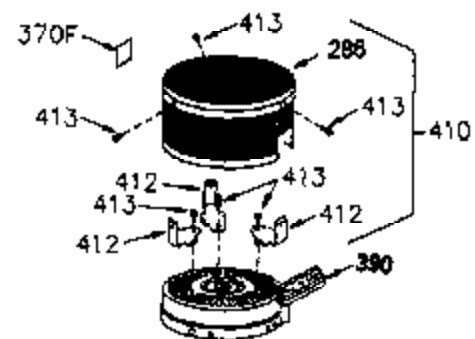

ILLUSTRATION SHOWS TYPICAL PARTS ONLY. ORDER BY PART NUMBER. PARTS NOT LISTED ARE SUPPLIED BY OEM.

VIEW 2 OF 2

Ref #	Part Number	Qty	Description
67A	430234		Fuel Filter (Screen) (Optional)
200	570675A		Control Bracket (Incl.202,203,204,205 ,206)
202	32924		Compression Spring
205	650606		Screw, 10-32 x 1-1/8"
209	590568		Screw, 10-24 x 3/4"
230	510344		"O" Ring
231	450245		Measuring Cup
240	450242		Air Cleaner Body
245A	450243		Air Cleaner Filter
245C	450247		Air Cleaner Filter
245	450244		Air Cleaner Filter
250A	450246		Air Cleaner Cover
287	650926		Screw, 8-32 x 21/64"
290	29774		Fuel Line
292	26460		Fuel Line Clamp
296	34279B		Fuel Filter
390	590635		Rewind Starter (Refer to Division 5, Section C, page 34 or Fiche 25, Grid G-1 for breakdown)
416	390309		Spark Arrestor Kit (Can be used on an y model)