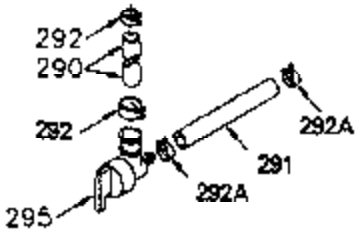

ILLUSTRATION SHOWS TYPICAL PARTS ONLY. ORDER BY PART NUMBER. PARTS NOT LISTED ARE SUPPLIED BY OEM.

VIEW 2 OF 2

Ref #	Part Number	Qty	Description
67A	430234		Fuel Filter (Screen) (Optional)
200	570675A		Control Bracket (Incl.202,203,204,205 ,206)
202	32924		Compression Spring
205	650606		Screw, 10-32 x 1-1/8"
209	590568		Screw, 10-24 x 3/4"
230	510344		"O" Ring
231	450245		Measuring Cup
240	450242		Air Cleaner Body
245A	450243		Air Cleaner Filter
245C	450247		Air Cleaner Filter
245	450244		Air Cleaner Filter
250A	450246		Air Cleaner Cover
275A	390316		Muffler (Discharge toward spark plugend) (w/glass fiber packing)
287	650926		Screw, 8-32 x 21/64"
290	29774		Fuel Line
292	26460		Fuel Line Clamp
296	34279B		Fuel Filter
390	590635		Rewind Starter (Refer to Division 5, Section C, page 34 or Fiche 25, Grid G-1 for breakdown)
416	390309		Spark Arrestor Kit (Can be used on an y model)