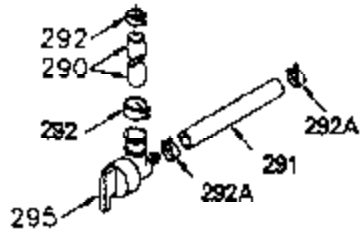

ILLUSTRATION SHOWS TYPICAL PARTS ONLY. ORDER BY PART NUMBER. PARTS NOT LISTED ARE SUPPLIED BY OEM.

VIEW 2 OF 2

Ref #	Part Number	Qty	Description
67A	430234		Fuel Filter (Screen) (Optional)
200	570675A		Control Bracket (Incl.202,203,204,205 ,206)
202	32924		Compression Spring
205	650606		Screw, 10-32 x 1-1/8"
209	590568		Screw, 10-24 x 3/4"
230	510344		"O" Ring
231	450245		Measuring Cup
240	450242		Air Cleaner Body
245A	450243		Air Cleaner Filter
245C	450247		Air Cleaner Filter
245	450244		Air Cleaner Filter
250A	450246		Air Cleaner Cover
275A	390316		Muffler (Discharge toward spark plugend) (w/glass fiber packing)
287	650926		Screw, 8-32 x 21/64"
290	29774		Fuel Line
292	26460		Fuel Line Clamp
296	34279B		Fuel Filter
390	590635		Rewind Starter (Refer to Division 5, Section C, page 34 or Fiche 25, Grid G-1 for breakdown)
416	390309		Spark Arrestor Kit (Can be used on an y model)