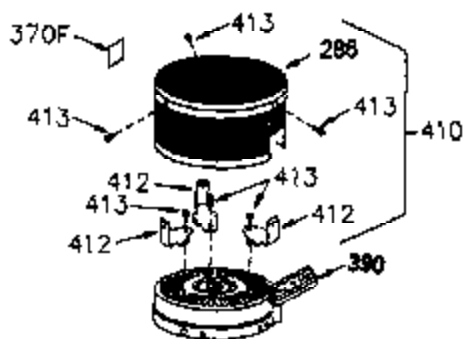

ILLUSTRATION SHOWS TYPICAL PARTS ONLY. ORDER BY PART NUMBER. PARTS NOT LISTED ARE SUPPLIED BY OEM.

VIEW 2 OF 2

Ref #	Part Number	Qty	Description
67A	430234		Fuel Filter (Screen) (Optional)
200	570675A		Control Bracket (Incl.202,203,204,205 ,206)
202	32924		Compression Spring
205	650606		Screw, 10-32 x 1-1/8"
209	650735		Screw, 10-24 x 3/8"
230	510344		"O" Ring
231	450245		Measuring Cup
240	450242		Air Cleaner Body
245A	450243		Air Cleaner Filter
245C	450247		Air Cleaner Filter
245	450244		Air Cleaner Filter
250A	450246		Air Cleaner Cover
275A	390316		Muffler (Discharge toward spark plugend) (w/glass fiber packing)
287	650926		Screw, 8-32 x 21/64"
290	29774		Fuel Line
292	26460		Fuel Line Clamp
296	34279B		Fuel Filter
390	590635		Rewind Starter (Refer to Division 5, Section C, page 34 or Fiche 25, Grid G-1 for breakdown)
416	390309		Spark Arrestor Kit (Can be used on an y model)