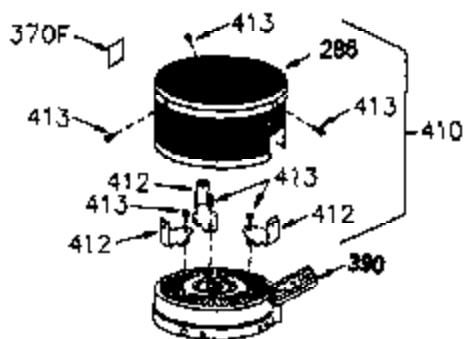

ILLUSTRATION SHOWS TYPICAL PARTS ONLY. ORDER BY PART NUMBER. PARTS NOT LISTED ARE SUPPLIED BY OEM.

VIEW 2 OF 2

Ref #	Part Number	Qty	Description
67A	430234		Fuel Filter (Screen) (Optional)
200	570681A		Control Bracket (Incl. 203, 205 & 206)
202	32924		Compression Spring
205	650606		Screw, 10-32 x 1-1/8"
209	590568		Screw, 10-24 x 3/4"
230	510344		"O" Ring
231	450245		Measuring Cup
240	450242		Air Cleaner Body
245A	450243		Air Cleaner Filter
245C	450247		Air Cleaner Filter
245	450244		Air Cleaner Filter
250A	450246		Air Cleaner Cover
287	650926		Screw, 8-32 x 21/64"
290	29774		Fuel Line
292	26460		Fuel Line Clamp
296	34279B		Fuel Filter
370E	550235		Control Decal
390	590635		Rewind Starter (Refer to Division 5, Section C, page 34 or Fiche 25, Grid G-1 for breakdown)
416	390309		Spark Arrestor Kit (Can be used on an y model)