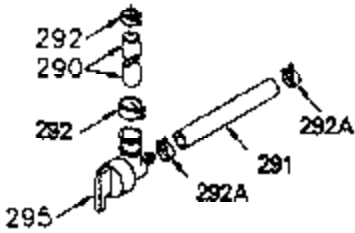

ILLUSTRATION SHOWS TYPICAL PARTS ONLY. ORDER BY PART NUMBER. PARTS NOT LISTED ARE SUPPLIED BY OEM.

VIEW 2 OF 2

Ref #	Part Number	Qty	Description
67A	430234		Fuel Filter (Screen) (Optional)
200	570681A		Control Bracket (Incl. 203, 205 & 206)
202	32924		Compression Spring
205	650606		Screw, 10-32 x 1-1/8"
209	590568		Screw, 10-24 x 3/4"
230	510344		"O" Ring
231	450245		Measuring Cup
240	450242		Air Cleaner Body
245A	450243		Air Cleaner Filter
245C	450247		Air Cleaner Filter
245	450244		Air Cleaner Filter
250A	450246		Air Cleaner Cover
287	650926		Screw, 8-32 x 21/64"
290	29774		Fuel Line
292	26460		Fuel Line Clamp
296	34279B		Fuel Filter
370E	550235		Control Decal
390	590635		Rewind Starter (Refer to Division 5, Section C, page 34 or Fiche 25, Grid G-1 for breakdown)
416	390309		Spark Arrestor Kit (Can be used on an y model)