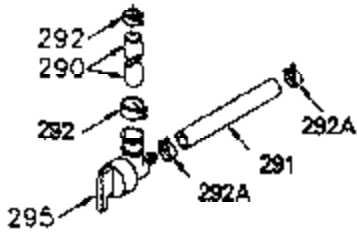

ILLUSTRATION SHOWS TYPICAL PARTS ONLY. ORDER BY PART NUMBER. PARTS NOT LISTED ARE SUPPLIED BY OEM.

VIEW 2 OF 2

Ref #	Part Number	Qty	Description
67A	430234		Fuel Filter (Screen) (Optional)
200	570681A		Control Bracket (Incl. 203, 205 & 206)
202	32924		Compression Spring
205	650606		Screw, 10-32 x 1-1/8"
209	590568		Screw, 10-24 x 3/4"
230	510344		"O" Ring
231	450245		Measuring Cup
240	450242		Air Cleaner Body
245A	450243		Air Cleaner Filter
245C	450247		Air Cleaner Filter
245	450244		Air Cleaner Filter
250A	450246		Air Cleaner Cover
287	650926		Screw, 8-32 x 21/64"
290	29774		Fuel Line
292	26460		Fuel Line Clamp
296	34279B		Fuel Filter
370E	550235		Control Decal
390	590635		Rewind Starter (Refer to Division 5, Section C, page 34 or Fiche 25, Grid G-1 for breakdown)
416	390309		Spark Arrestor Kit (Can be used on an y model)