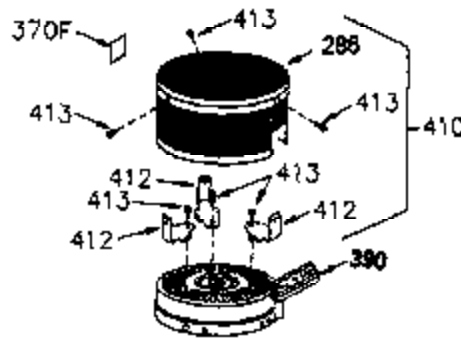

ILLUSTRATION SHOWS TYPICAL PARTS ONLY. ORDER BY PART NUMBER. PARTS NOT LISTED ARE SUPPLIED BY OEM.

VIEW 2 OF 2

Ref #	Part Number	Qty	Description
67A	430234		Fuel Filter (Screen) (Optional)
200	570681A		Control Bracket (Incl. 203, 205 & 206)
202	32924		Compression Spring
205	650606		Screw, 10-32 x 1-1/8"
209	590568		Screw, 10-24 x 3/4"
230	510344		"O" Ring
231	450245		Measuring Cup
240	450242		Air Cleaner Body
245A	450243		Air Cleaner Filter
245C	450247		Air Cleaner Filter
245	450244		Air Cleaner Filter
250A	450246		Air Cleaner Cover
287	650926		Screw, 8-32 x 21/64"
290	29774		Fuel Line
292	26460		Fuel Line Clamp
296	34279B		Fuel Filter
370E	550235		Control Decal
390	590635		Rewind Starter (Refer to Division 5, Section C, page 34 or Fiche 25, Grid G-1 for breakdown)
416	390309		Spark Arrestor Kit (Can be used on an y model)