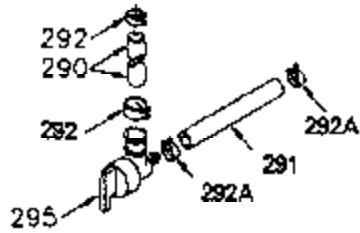

ILLUSTRATION SHOWS TYPICAL PARTS ONLY. ORDER BY PART NUMBER. PARTS NOT LISTED ARE SUPPLIED BY OEM.

VIEW 2 OF 2

Ref #	Part Number	Qty	Description
67A	430234		Fuel Filter (Screen) (Optional)
200	570681A		Control Bracket (Incl. 203, 205 & 206)
202	32924		Compression Spring
205	650606		Screw, 10-32 x 1-1/8"
209	650735		Screw, 10-24 x 3/8"
230	510344		"O" Ring
231	450245		Measuring Cup
240	450242		Air Cleaner Body
245A	450243		Air Cleaner Filter
245C	450247		Air Cleaner Filter
245	450244		Air Cleaner Filter
250A	450246		Air Cleaner Cover
275A	390316		Muffler (Discharge toward spark plugend) (w/glass fiber packing)
287	650926		Screw, 8-32 x 21/64"
290	29774		Fuel Line
292	26460		Fuel Line Clamp
296	34279B		Fuel Filter
370E	550235		Control Decal
390	590635		Rewind Starter (Refer to Division 5, Section C, page 34 or Fiche 25, Grid G-1 for breakdown)
416	390309		Spark Arrestor Kit (Can be used on an y model)